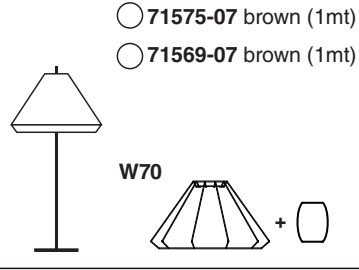

Options

TECHNICAL FEATURES

1 X E27 MAX 15W LED no incl.

Together
we take care
of the planet

Together we take care of the planet.

This is why we reduce paper consumption. Please refer to the safety, maintenance and warranty instructions at www.faro.es. If you cannot access it, call us at +34 937 723 965 or write to export@faro.es.