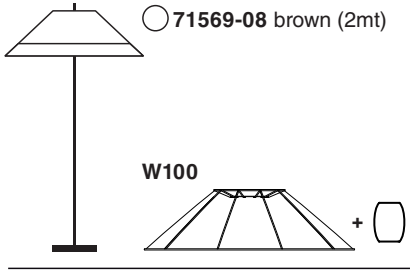

Options

TECHNICAL FEATURES

1 X E27 MAX 15W LED no incl.

Together
we take care
of the planet

Together we take care of the planet.

This is why we reduce paper consumption. Please refer to the safety, maintenance and warranty instructions at www.faro.es. If you cannot access it, call us at +34 937 723 965 or write to export@faro.es.