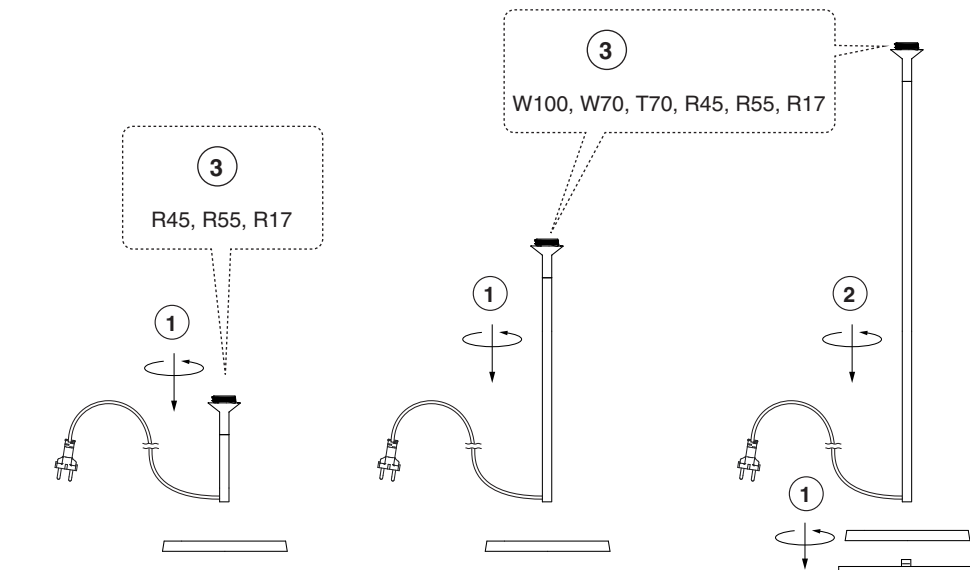

Options

TECHNICAL FEATURES

1 X E27 MAX 15W LED no incl.

Together
we take care
of the planet

Together we take care of the planet.

This is why we reduce paper consumption. Please refer to the safety, maintenance and warranty instructions at www.faro.es. If you cannot access it, call us at +34 937 723 965 or write to export@faro.es.