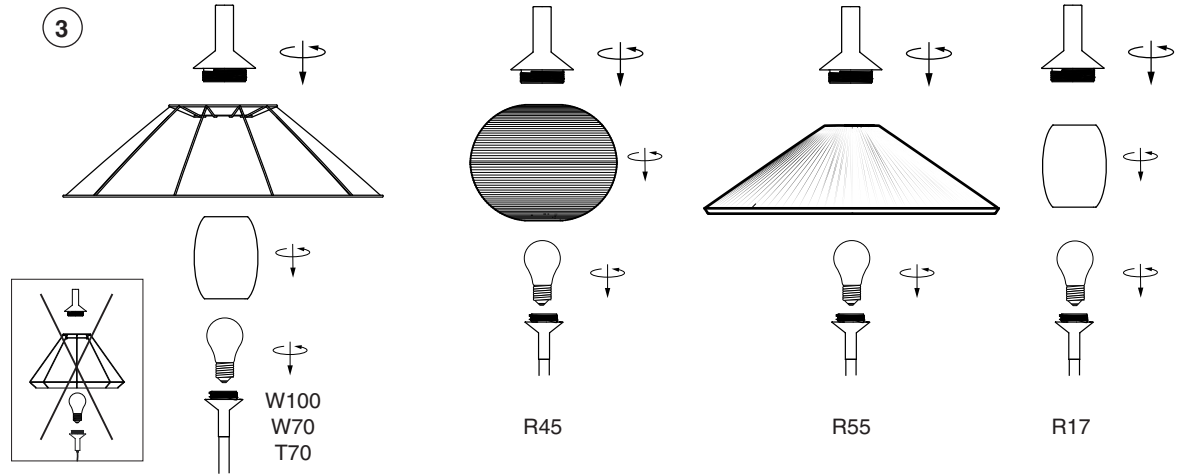

Options

TECHNICAL FEATURES

1 X E27 MAX 15W LED no incl.

Together
we take care
of the planet

Together we take care of the planet.

This is why we reduce paper consumption. Please refer to the safety, maintenance and warranty instructions at www.faro.es. If you cannot access it, call us at +34 937 723 965 or write to export@faro.es.