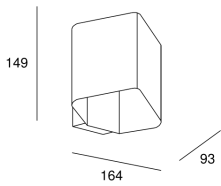

Jet Model 2

05-3980-14-14

Wall fixture Jet Model 2 LED 7.5W 3000K White 457lm

TECHNICAL FEATURES

IP20

Power (W) : 7.5W

Total power consumption of light (W) : 9.7W

Real lumens : 457

Real lm/W : 47

Correlated Colour Temperature (CCT) : LED warm-white 3000K

Dimming protocol : ON-OFF

UGR : <=16

Structure material : Aluminium, Steel

Structure finish : White

Brand : HEP

Voltage / frequency : 100-240V/50-60Hz

Packaging: 195mm x 180mm x 120mm