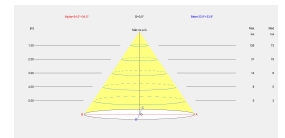

Siros

PX-0025-OXI

Pendant IP23 Siros E27 100W Rusty brown 1340lm

TECHNICAL FEATURES

Power (W) : Max. power 100W
 Total power consumption of light (W) : 100W
 Real lumens : 1340
 Real lm/W : 13
 Lens / reflector angle : FLOOD 68°
 UGR : <=19
 Structure material : Aluminium
 Structure finish : Rusty brown
 Diffuser material : Glass
 Diffuser finish : Rustic
 Max. size of light bulb : 180/NA mm
 Recommended light bulb : E27

Voltage / frequency : 100-240V/50-60Hz
 Warranty : 5 Years
 Energy efficiency : Light bulb not included

LUMINOTECHNIC FEATURES

Lampholder: 1 x E27
 Luminance C0°65°: 1493
 Luminance 90°65°: 1494

UGR	
S=0.250	
Ceiling / cavity	0.7
Walls	0.5
Working Plane	0.2
Room dimensions	X=4H, Y=8H
UGR crosswise	18.4
UGR lengthwise	18.8

VENTILATION FEATURES

Power used: 100W
 Service value measurement standard: EN 60879:2019

LOGISTICS

Net weight (kg): 1.62
 Packaged weight (kg): 2.11
 Packaging: 230mm x 230mm x 385mm