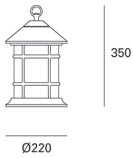

Siros

PX-0025-OXI

Pendant IP23 Siros E27 100W Rusty brown 1340lm

TECHNICAL FEATURES

Power (W) : Max. power 100W
 Total power consumption of light (W) : 100W
 Real lumens : 1340
 Real lm/W : 13
 Lens / reflector angle : FLOOD 68°
 UGR : <=19
 Structure material : Aluminium
 Structure finish : Rusty brown
 Diffuser material : Glass
 Diffuser finish : Rustic
 Max. size of light bulb : 180/NA mm
 Recommended light bulb : E27

Voltage / frequency : 100-240V/50-60Hz
 Warranty : 5 Years
 Energy efficiency : Light bulb not included

LUMINOTECHNIC FEATURES

Lampholder: 1 x E27
 Luminance C0°65°: 1493
 Luminance 90°65°: 1494

UGR	
S=0.250	
Ceiling / cavity	0.7
Walls	0.5
Working Plane	0.2
Room dimensions	X=4H, Y=8H
UGR crosswise	18.4
UGR lengthwise	18.8

VENTILATION FEATURES

Power used: 100W
 Service value measurement standard: EN 60879:2019

LOGISTICS

Net weight (kg): 1.62
 Packaged weight (kg): 2.11
 Packaging: 230mm x 230mm x 385mm