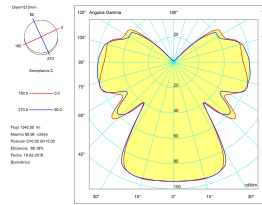

Siros

PX-0025-OXI

Pendant IP23 Siros E27 100W Rusty brown 1340lm

TECHNICAL FEATURES

Power (W) : Max. power 100W
 Total power consumption of light (W) : 100W
 Real lumens : 1340
 Real lm/W : 13
 Lens / reflector angle : FLOOD 68°
 UGR : <=19
 Structure material : Aluminium
 Structure finish : Rusty brown
 Diffuser material : Glass
 Diffuser finish : Rustic
 Max. size of light bulb : 180/NA mm
 Recommended light bulb : E27

Voltage / frequency : 100-240V/50-60Hz
 Warranty : 5 Years
 Energy efficiency : Light bulb not included

LUMINOTECHNIC FEATURES

Lampholder: 1 x E27
 Luminance C0°65°: 1493
 Luminance 90°65°: 1494

UGR	
S=0.250	
Ceiling / cavity	0.7
Walls	0.5
Working Plane	0.2
Room dimensions	X=4H, Y=8H
UGR crosswise	18.4
UGR lengthwise	18.8