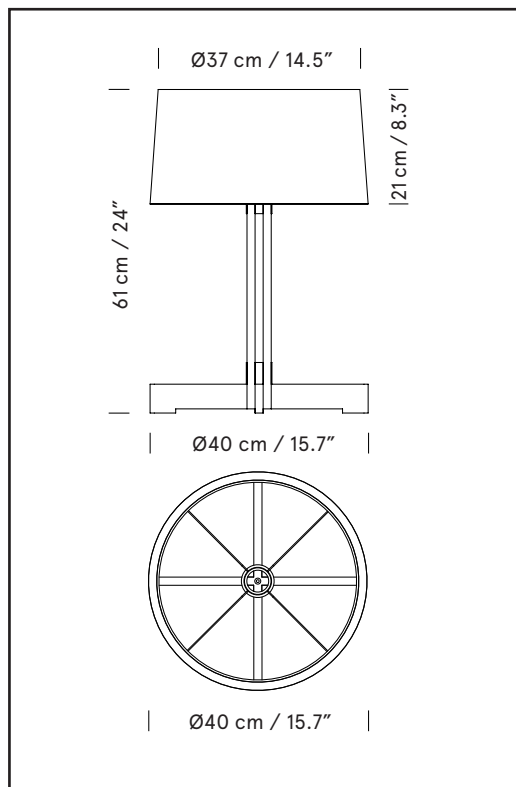

REGULATIONS

CE

IP 20

UNE-EN 60598

UNE-EN 55015

UNE-EN 60529

Non-class 2

Dry location only

UL-153

E-352592

MAINTENANCE

Clean with a smooth cloth. It is advised not to use any ammonia, solvent or abrasive products.

OTHERS

The lamp is delivered in different packages.

The assembly instructions are delivered with the product.

MODEL