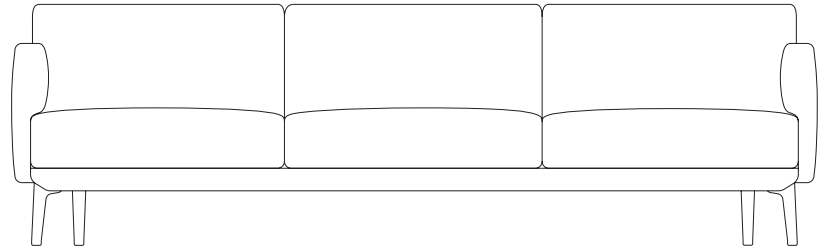

3 Seater Sofa

Designer
Rodolfo Dordoni

Collection
Boma

Reference
KS2500300

1/5

The Boma collection, designed by Rodolfo Dordoni for Kettal, was born from the need of high performances of outdoor environment, without sacrificing the increasing demand for comfort that new products have to face. Therefore the structure is organized around a frame entirely made of aluminum, capable of hiding in the essentiality of its lines either the quality of the used materials and the chance of easy articulation in different compositions.

cm/inch