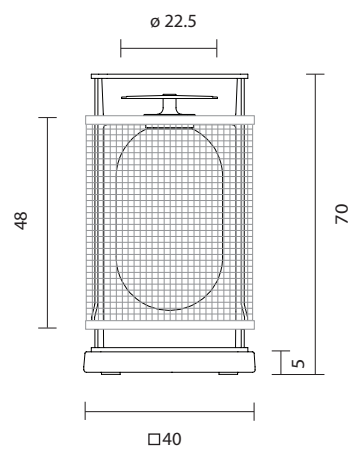

Type: Floor lamp

Environment: Outdoor

Structure: Aluminium and steel mesh

Diffuser: Fiberglass

Voltage: 230 V

Supply: Electrical cord with plug

Cable length: 200 cm

Light source: Module LED $\varnothing 46$ 8.5W 2700K 680Lm

DENGLONG P PE OUT

503000640974 anthracite, grey base
503000640975 anthracite, black base

 21 kg
25 kg

CE  IP-65