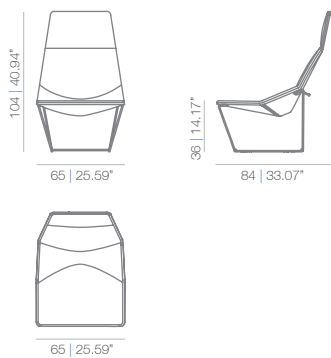

ARMCHAIR

PROJECTS

Zara Inditex Group | Bancaja | NH Hoteles | P.R. House | Open Tennis Valencia | GV Residence.