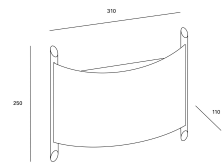

Niza

DE-0004-SAT

Wall fixture IP20 Niza E27 60W Satin nickel

TECHNICAL FEATURES

Power (W) : Max. power 60W

Total power consumption of light (W) : 120W

Structure material : Steel

Structure finish : Satin nickel

Diffuser material : Glass

Diffuser finish : Satin

Max. size of light bulb : /60 mm

Recommended light bulb : E27

Voltage / frequency : 100-240V/50-60Hz

Warranty : 5 Years

Energy efficiency : Light bulb not included

LUMINOTECHNIC FEATURES

Lampholder: 2 x E27

VENTILATION FEATURES

Power used: 120W

Service value measurement standard: EN 60879:2019

LOGISTICS

Net weight (kg): 1.3

Packaged weight (kg): 1.91

Packaging: 355mm x 260mm x 170mm