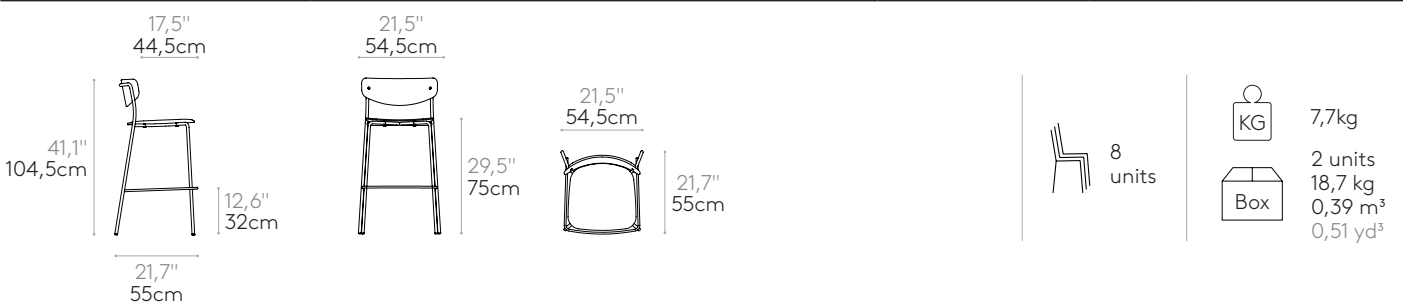

High stool with 4 leg frame (wooden seat & back)

Code: **LEA0430**

Stackable high stool with plywood seat and back. Four leg frame in round steel tube and footrest in steel rod. Optionally the seat can be fully upholstered.

Seat and back finishes: in oak and walnut finishes from our wood swatch card.

Frame finishes: micro-textured powder coated in colours M1 and M2 from our metallic swatch card.

Glides: plastic glides as standard. Felt glides are available with an upcharge.

Product with GREENGUARD Gold Certificate.