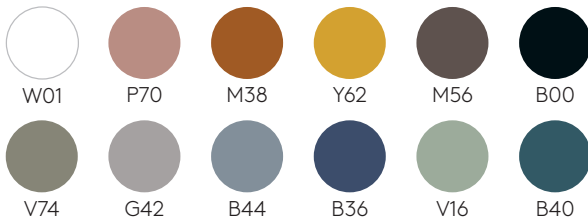

Polypropylene

Ecoplas (100% recycled polypropylene)

Oak wooden

Walnut wooden