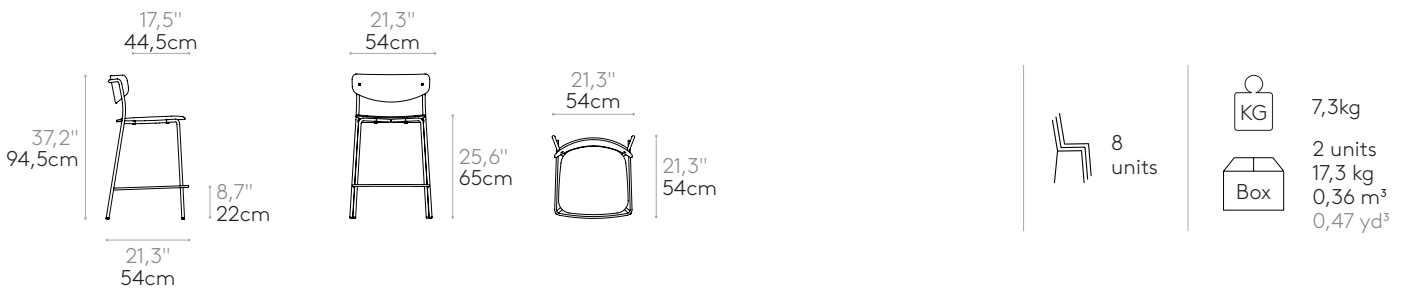

Medium stool with 4 leg frame (wooden seat & back)

Code: **LEA0420**

Stackable counter stool with plywood seat and back. Four leg frame in round steel tube and footrest in steel rod. Optionally the seat can be fully upholstered.

Seat and back finishes: in oak and walnut finishes from our wood swatch card.

Frame finishes: micro-textured powder coated in colours M1 and M2 from our metallic swatch card.

Glides: plastic glides as standard. Felt glides are available with an upcharge.

Product with GREENGUARD Gold Certificate.