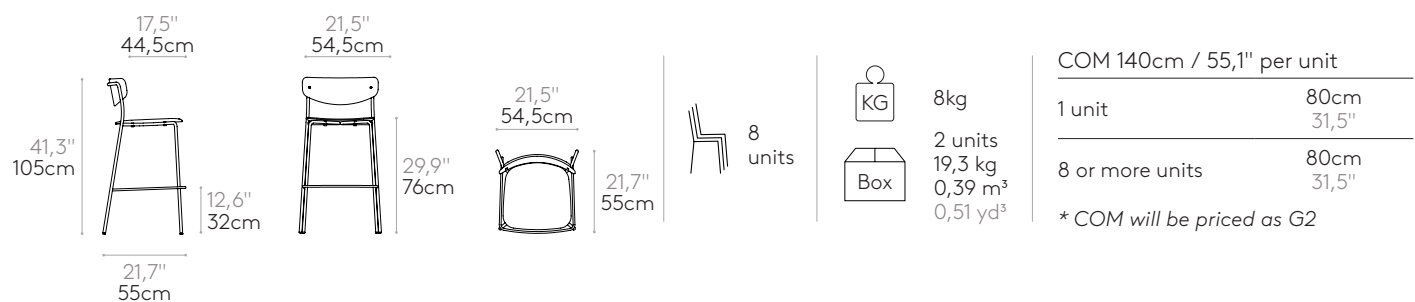

High stool with 4 leg frame (upholstered seat & back)

Code: **LEA0630**

Stackable high stool with fully upholstered seat and backrest. Four leg frame in round steel tube and footrest in steel rod.
Upholstery: in all the fabrics and leathers indicated in our finishes book.
Frame finishes: micro-textured powder coated in colours M1 and M2 from our metallic swatch card.
Glides: plastic glides as standard. Felt glides are available with an upcharge.
Product with GREENGUARD Gold Certificate.