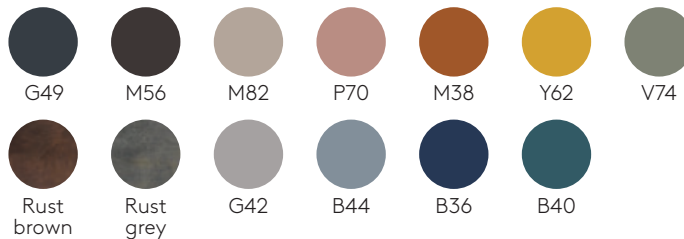

WARRANTY

5 years

FINISHES

Finishes book [+info](#)

Upholstery: All fabrics and leathers indicated in the finishes book.

Steel frames

M1 colours

M2 colours

Seat and back finishes: surface with a matt non-slip micro texture. Available in colours PP1 from our polypropylene swatch card.

Frame finishes: micro-textured powder coated in colours M1 and M2 from our metallic swatch card.