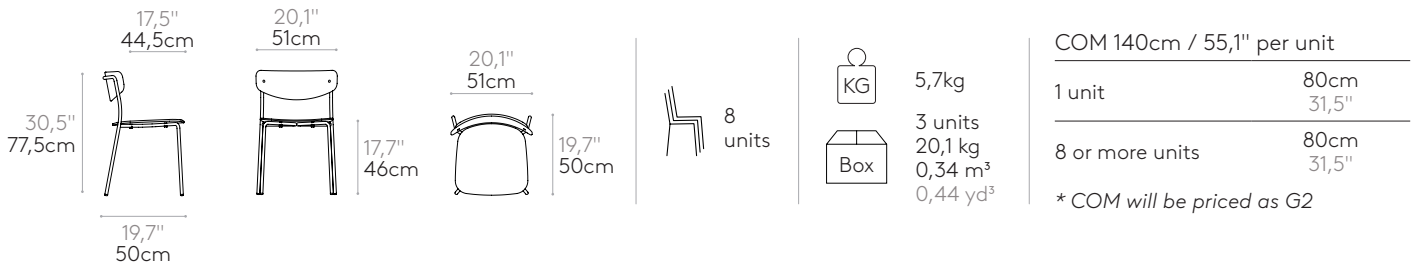

Product with GREENGUARD Gold Certificate.

Chair with 4 leg frame (upholstered seat & back)

Code: **LEA0610**

Stackable chair with fully upholstered seat and backrest. Four leg frame in round steel tube.
Upholstery: in all the fabrics and leathers indicated in our finishes book.
Frame finishes: micro-textured powder coated in colours M1 and M2 from our metallic swatch card.
Glides: plastic glides as standard. Felt glides are available with an upcharge.
 Product with GREENGUARD Gold Certificate.