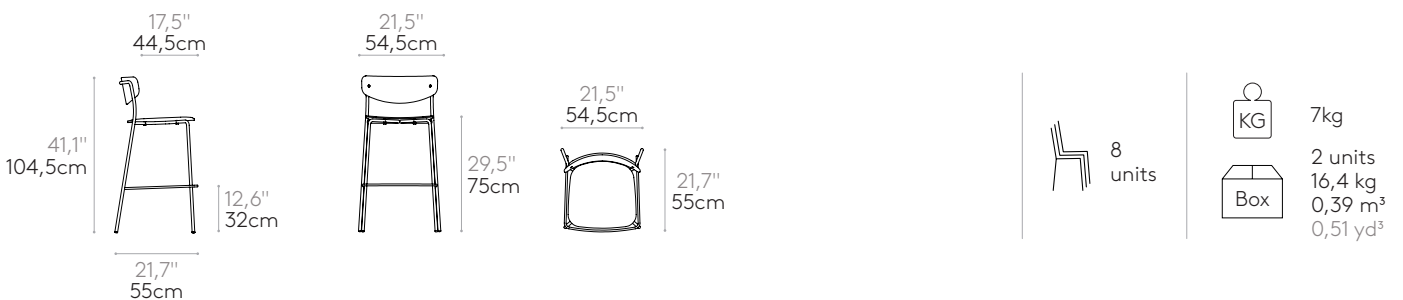

High stool with 4 leg frame (polypropylene seat & back)

Code: **LEA0030**

Stackable high stool with seat and back in polypropylene. Four leg frame in round steel tube and footrest in steel rod. Optionally the seat can be fully upholstered.

Seat and back finishes: surface with a matt non-slip micro texture. Available in colours PP1 from our polypropylene swatch card.

Frame finishes: micro-textured powder coated in colours M1 and M2 from our metallic swatch card.

Glides: plastic glides as standard. Felt glides are available with an upcharge.

Product with GREENGUARD Gold Certificate.