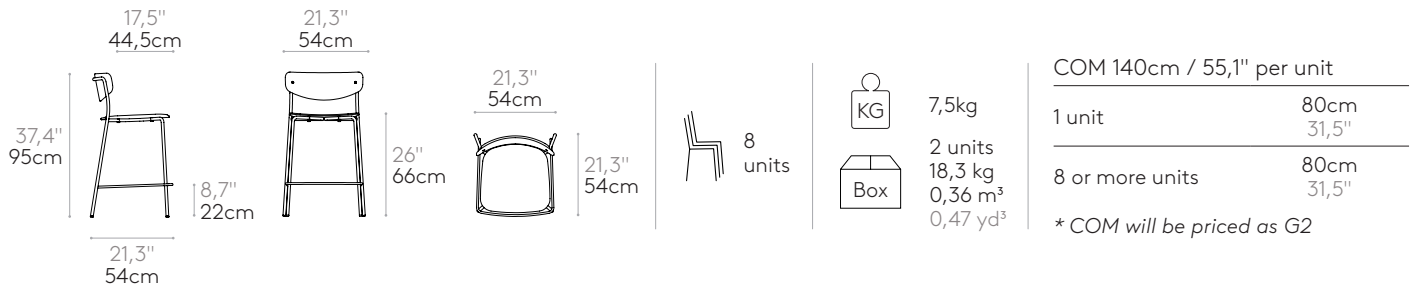

Medium stool with 4 leg frame (upholstered seat & back)

Code: **LEA0620**

Stackable counter stool with fully upholstered seat and backrest. Four leg frame in round steel tube and footrest in steel rod.
Upholstery: in all the fabrics and leathers indicated in our finishes book.
Frame finishes: micro-textured powder coated in colours M1 and M2 from our metallic swatch card.
Glides: plastic glides as standard. Felt glides are available with an upcharge.
Product with GREENGUARD Gold Certificate.