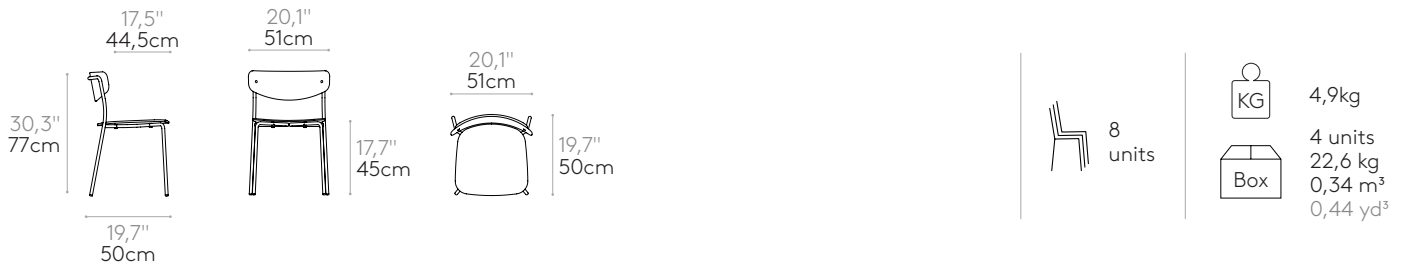

Chair with 4 leg frame (polypropylene seat & back)

Code: **LEA0010**

Stackable chair with seat and back in polypropylene. Four leg frame in round steel tube. Optionally the seat can be fully upholstered.

Seat and back finishes: surface with a matt non-slip micro texture. Available in colours PP1 from our polypropylene swatch card.

Frame finishes: micro-textured powder coated in colours M1 and M2 from our metallic swatch card.

Glides: plastic glides as standard. Felt glides are available with an upcharge.

Product with GREENGUARD Gold Certificate.