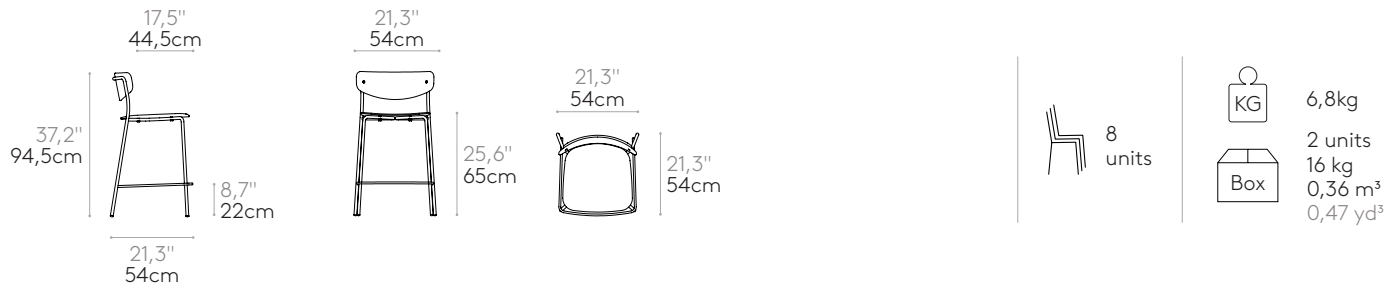

Medium stool with 4 leg frame (polypropylene seat & back)

Code: **LEA0020**

Stackable counter stool with seat and back in polypropylene. Four leg frame in round steel tube and footrest in steel rod. Optionally the seat can be fully upholstered.

Seat and back finishes: surface with a matt non-slip micro texture. Available in colours PP1 from our polypropylene swatch card.

Frame finishes: micro-textured powder coated in colours M1 and M2 from our metallic swatch card.

Glides: plastic glides as standard. Felt glides are available with an upcharge.

Product with GREENGUARD Gold Certificate.