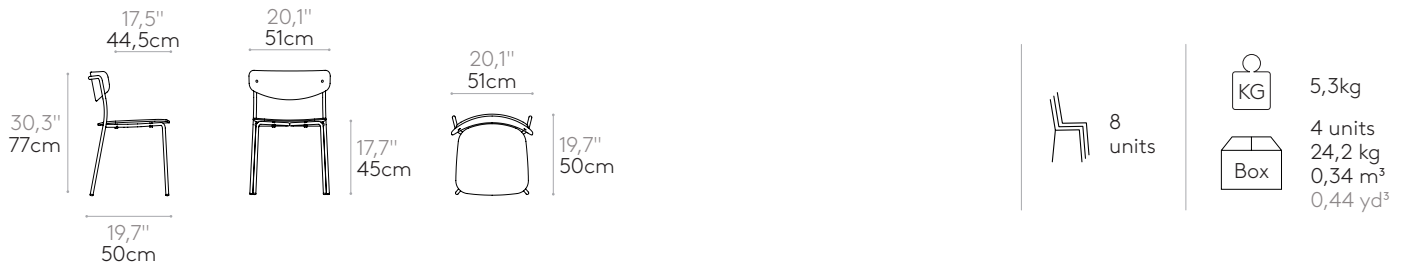

Chair with 4 leg frame (wooden seat & back)

Code: **LEA0410**

Stackable chair with plywood seat and back. Four leg frame in round steel tube. Optionally the seat can be fully upholstered.

Seat and back finishes: in oak and walnut finishes from our wood swatch card.

Frame finishes: micro-textured powder coated in colours M1 and M2 from our metallic swatch card.

Glides: plastic glides as standard. Felt glides are available with an upcharge.

Product with GREENGUARD Gold Certificate.