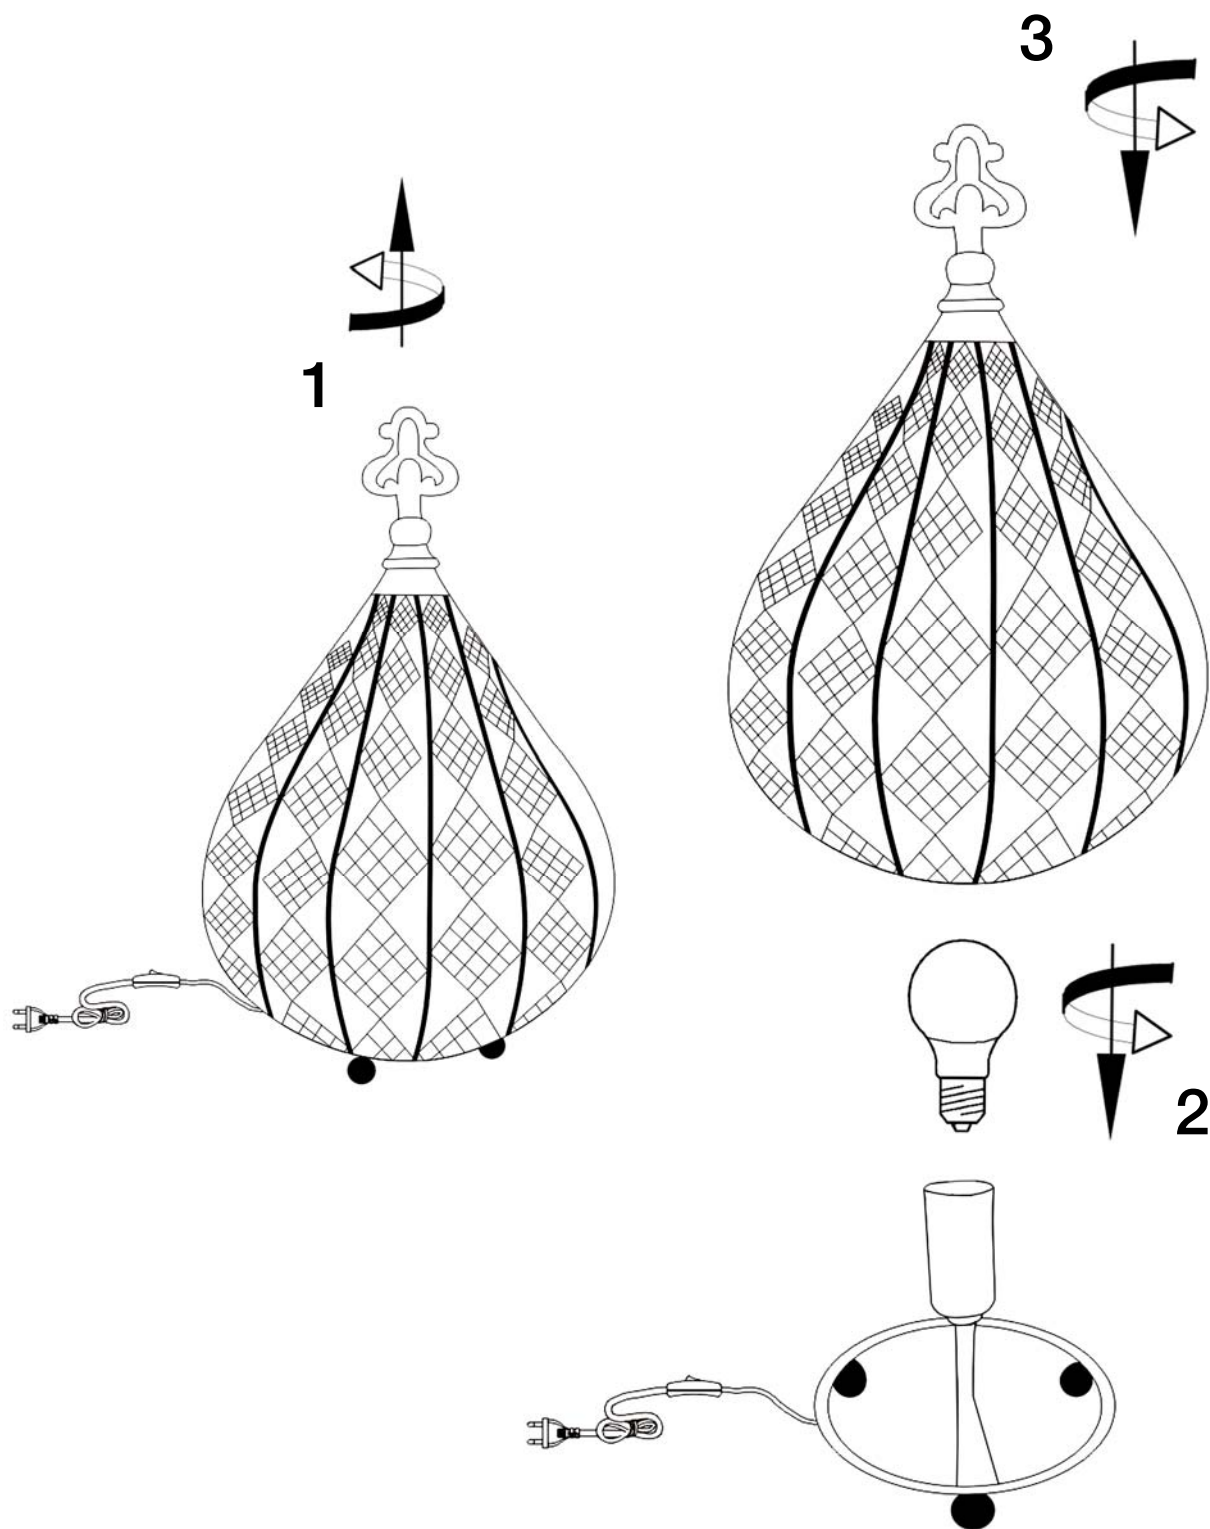

Para ver la ficha técnica de producto completa, puede usar el siguiente código QR:

You may use the following QR code to view the complete technical data sheet of the product:

If you have any technical questions, please do not hesitate to contact our technical Department.
We are at your disposal in our email: irodriguez@schuller.es