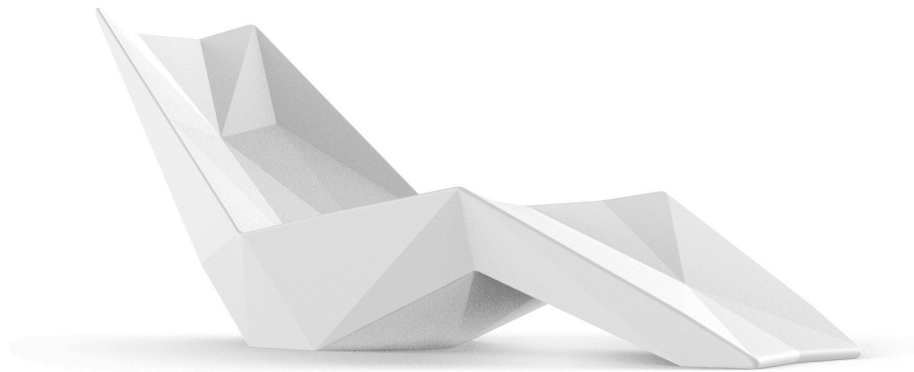

Products / Sun Loungers / Faz Sunbed 187x80x82cm

# Faz sunbed 187x80x82cm

by Ramón Esteve

Faz is a modular collection of outdoor furniture and planters designed by Ramón Esteve for Vondom. He is the architect of harmony, serenity, timelessness and universality, and he has created mineral and emphatic shapes that make Faz a design that contextualizes with homes and installations. An ambience, encircling as a result of the blissful combination of the material and lighting, so that the sole sensation would be its fusion.

## Description

Made of polyethylene resin by rotational moulding. 100% Recyclable. Item suitable for indoor and outdoor use. Available in different finishes.

Weight: 25 Kg

FAZ  
FAZ SUNBED