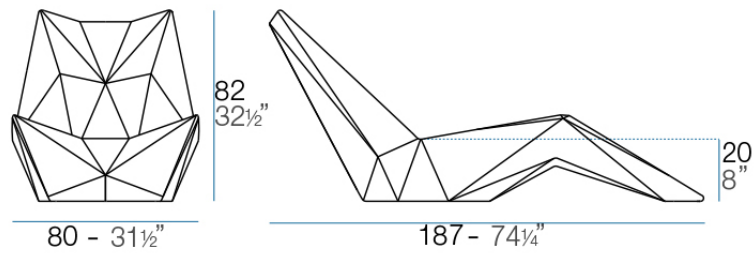

Info

Description

Made of polyethylene resin by rotational moulding. 100% Recyclable. Item suitable for indoor and outdoor use. Available in different finishes.

Weight: 25 Kg

FAZ
FAZ SUNBED