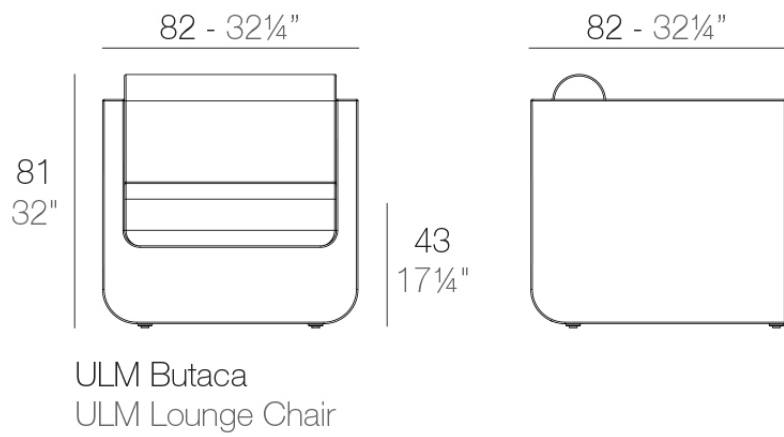

## Description

Made of polyethylene resin by rotational moulding. 100% Recyclable. Item suitable for indoor and outdoor use. Available in different finishes.

Weight: 26.15 Kg