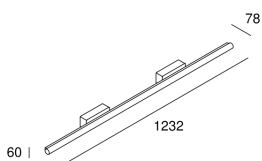

### TECHNICAL FEATURES

IP44

Power (W) : 37.6W

Total power consumption of light (W) : 43.6W

Real lumens : 3472

Real lm/W : 80

Correlated Colour Temperature (CCT) : LED warm-white 3000K

Dimming protocol : ON-OFF