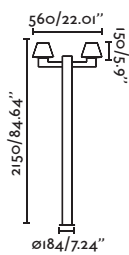

Mistu 2L
Faro Lab

IP44

74435F2-02 ● Dark Grey + Opal 458,20€

Material	Body Aluminium
	Diff Opal PMMA
Light Source	2 E27 max. 15W
Bulb incl.	No
Recom. Bulb	17437
Class	I

Mistu 3L
Faro Lab

IP44

74436F3-02 ● Dark Grey + Opal 552,50€

Material	Body Aluminium
	Diff Opal PMMA
Light Source	3 E27 max. 15W
Bulb incl.	No
Recom. Bulb	17437
Class	I

Post
152

Beacon
154

Suspended
325

Wall
388