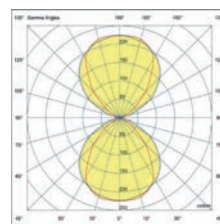

Lako

IP65 IK07 incl.

- 71909 Matt White **100,70€**
- 71910 Dark Grey **100,70€**
- 71911 Rust Brown **100,70€**
- 71898 Teak **153,80€**

Material	Body Aluminium Diff Prism Glass
Power	8W
Lumen Output	600lm
Light Source	SMD LED 3000K
Class	I
CRI	>80
Voltage (V/Hz)	220V-240V/50-60Hz
Beam angle	90°

Toluca

IP65 IK08 incl.

- 71052 Satin Aluminium **102,70€**

Material	Body Aluminium Diff Opal Glass
Power	2x8W
Lumen Output	2x450lm
Light Source	SMD LED 3000K
Class	I
CRI	>80
Voltage (V/Hz)	220V-240V/50-60Hz

Tacana

IP65 IK08 incl.

- 71049 Satin Aluminium **140,40€**

Material	Body Aluminium Diff Opal Glass
Power	12W
Lumen Output	2x850lm
Light Source	SMD LED 3000K
Class	I
CRI	>80
Voltage (V/Hz)	100V-240V/50-60Hz