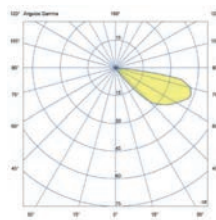

Grant SQ

IP65

IK10

SEA SIDE
SUITABLE

70655

● Dark Grey 42,50€

Material	Body ABS
	Diff Transparent PC
Power	1W
Lumen Output	65lm
Light Source	SMD LED 3000K
Class	II
CRI	>80
Voltage (V/Hz)	100V-240V/50-60Hz
Beam angle	120°

Grant R

IP65

IK10

SEA SIDE
SUITABLE

70656

● Dark Grey 42,50€

Material	Body ABS
	Diff Transparent PC
Power	1W
Lumen Output	65lm
Light Source	SMD LED 3000K
Class	II
CRI	>80
Voltage (V/Hz)	100V-240V/50-60Hz
Beam angle	120°

Path

IP44

IK06

70501

● Matt White 105,50€

70508

● Dark Grey 105,50€

Material	Body Aluminium
	Diff Transparent PC
Power	9W
Lumen Output	390lm
Light Source	SMD LED 3000K
Class	I
CRI	>80
Voltage (V/Hz)	100V-240V/50-60Hz