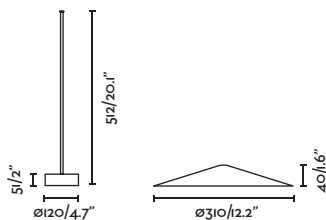

75704-2 ● Black 129,90€

<b>Material</b>	Body Aluminium
<b>Class</b>	I
<b>Voltage (V/Hz)</b>	220V-240V/50-60Hz

\*Use with x2 projectors max.

**S Clap shade accessory**

75707-2 ● Black 82,80€

<b>Material</b>	Body Aluminium
	Shade Aluminium