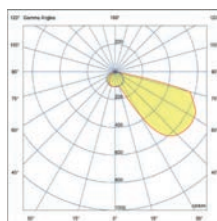

Nat

IP65 IK06 incl. incl.

- 70271 ● Matt White **96,80€**
- 70638 ● Dark Grey **96,80€**

Material	Body Aluminium
	Diff Transparent PC
Power	8W
Lumen Output	330lm
Light Source	SMD LED 3000K
Class	I
CRI	>80
Voltage (V/Hz)	220V-240V/50-60Hz
Cut out	215x65x70

Spark

IP65 IK10 incl. incl.

- 70162 ● Dark Grey **76,60€**
- 70163 ● Matt White **76,60€**

Material	Body Aluminium
	Diff Opal PC
Power	5W
Lumen Output	230lm
Light Source	SMD LED 3000K
Class	I
CRI	>80
Voltage (V/Hz)	100V-240V/50-60Hz
Cut out	95x65