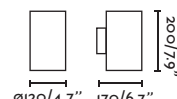

outdoor

Surface

Kubick 70715