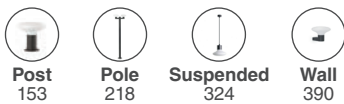

Blubs 540
Estudi Ribaudí

IP44

74434B-03 ●● Dark Grey + Opal 132,40€

Material	Body Aluminium
	Diff Opal PMMA
Light Source	1 E27 max. 15W
Bulb incl.	No
Recom. Bulb	17437
Class	I

Moon 610
Faro Lab

IP44

74434B-01 ●● Dark Grey + Opal 125,70€

Material	Body Aluminium
	Diff Opal PMMA
Light Source	1 E27 max. 15W
Bulb incl.	No
Recom. Bulb	17437
Class	I