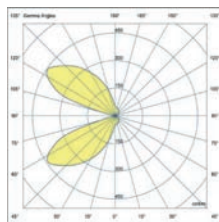

Alp 130

IP54 incl.

74450 ● Dark Grey 132,40€

Material	Body Aluminium Diff Opal PC
Power	8W
Lumen Output	350lm
Light Source	SMD LED 3000K
Class	I
CRI	>80
Voltage (V/Hz)	100V-240V/50-60Hz

Axel

IP65 IK07 incl.

71273 ● Dark Grey 87,20€

Material	Body Aluminium Diff Transparent Glass
Power	6W
Lumen Output	360lm
Light Source	COB LED 3000K
Class	I
CRI	>80
Voltage (V/Hz)	220V-240V/50-60Hz