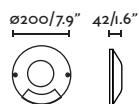

Loth 1L

IP67 IK10 incl.

70285 ● Matt Black 113,90€

Material	Body Aluminium Diff Opal PC
Power	6W
Lumen Output	210lm
Light Source	COB LED 3000K
Class	I
CRI	>80
Voltage (V/Hz)	220V-240V/50-60Hz
Resistance (Kg)	2000Kg

Loth 2L

IP67 IK10 incl.

70286 ● Matt Black 124,90€

Material	Body Aluminium Diff Opal PC
Power	11,5W
Lumen Output	406lm
Light Source	COB LED 3000K
Class	I
CRI	>80
Voltage (V/Hz)	220V-240V/50-60Hz
Resistance (Kg)	2000Kg

Loth 4L

IP67 IK10 incl.

70287 ● Matt Black 140,60€

Material	Body Aluminium Diff Opal PC
Power	13,5W
Lumen Output	472lm
Light Source	COB LED 3000K
Class	I
CRI	>80
Voltage (V/Hz)	220V-240V/50-60Hz
Resistance (Kg)	2000Kg