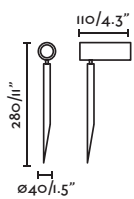

## Seth 280

IP44 IK06 incl.

70227

● Matt Black 85,60€

<b>Material</b>	Body Aluminium Diff Transparent PMMA
<b>Power</b>	6W
<b>Lumen Output</b>	450lm
<b>Light Source</b>	SMD LED 2700K
<b>Class</b>	II
<b>CRI</b>	>80
<b>Voltage (V/Hz)</b>	100V-240V/50-60Hz
<b>Beam angle</b>	40°
<b>Cable</b>	2 MT