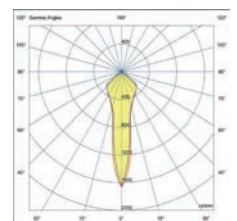

outdoor

Ceiling

Tami 70799

Goz 70575