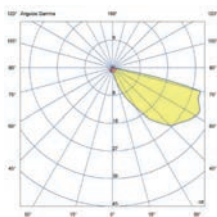

# Sedna

outdoor

Recessed

Sedna SQ 140 70148

Available in two formats, square and rectangular, it brings both functionality and aesthetics to outdoor spaces where specific and quality lighting is required.