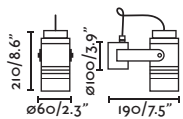

Lit

IP54 IK06 45°

70260 ● Dark Grey 73,80€

Foc 150

IP65 incl. 45°

70156 ● Dark Grey 158,90€

Foc 580

IP65 incl. 0° 45° 45°

70157 ● Dark Grey 169,20€

Material	Body Aluminium
	Diff Transparent Glass
Light Source	1 GU10 max. 8W
Bulb incl.	No
Recom. Bulb	97685327
Class	I

Material	Body Aluminium
	Diff Transparent Glass
Power	16W
Lumen Output	800lm
Light Source	COB LED 3000K
Class	I

Material	Body Aluminium
	Diff Transparent Glass
Power	16W
Lumen Output	800lm
Light Source	COB LED 3000K
Class	I

CRI	>80
Voltage (V/Hz)	220V-240V/50-60Hz
Beam angle	36°

CRI	>80
Voltage (V/Hz)	220V-240V/50-60Hz
Beam angle	36°

Spike 294