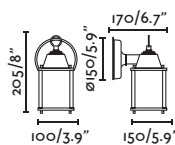

Argot

IP44

71424

● Rust Brown 95,60€

Material	Body Steel
	Diff Transparent Glass
Light Source	1 E27 max. 15W
Bulb incl.	No
Recom. Bulb	17463
Class	I

Dado

IP23

71606

● Rust Brown 38,20€

Material	Body Steel
	Diff Transparent Glass
Light Source	1 E27 max. 15W
Bulb incl.	No
Recom. Bulb	17462
Class	I