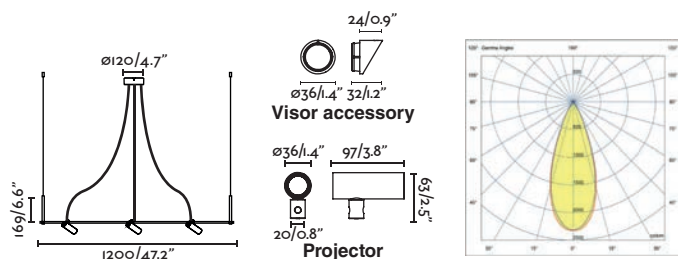

Visor accessory

75714-2 ● Black 5,20€

Material	Body PC

Beacon
78

Tree
236

Spike
262

Wall
358