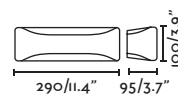

Future
Estudi Ribaudí

IP44 IK08 SEA SIDE SUITABLE

- 71516 ● Matt White 63,80€
- 71517 ● Dark Grey 63,80€

Material	Body PC Diff Opal PC
Light Source	1 E27 max. 15W
Bulb incl.	No
Recom. Bulb	17437
Class	II

View
Estudi Ribaudí

IP54 SEA SIDE SUITABLE

- 71519 ● Dark Grey 63,70€

Material	Body ABS+PC Diff Opal PP
Light Source	1 E27 max. 15W
Bulb incl.	No
Recom. Bulb	17463
Class	II