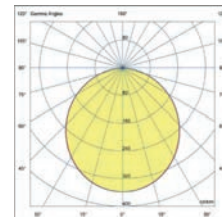

## Wood

IP54  
incl. 90° 90°

74455 ● Dark Grey + Wood 142,60€

<b>Material</b>	Body Aluminium Diff Opal PC
<b>Power</b>	11W
<b>Lumen Output</b>	600lm
<b>Light Source</b>	SMD LED 3000K
<b>Class</b>	I
<b>CRI</b>	>80
<b>Voltage (V/Hz)</b>	100V-240V/50-60Hz
<b>Beam angle</b>	95°