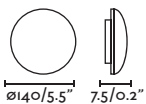

Sun

IP54 incl.

70823 ● Dark Grey 69,10€

Material	Body Aluminium Diff Opal PC
Power	4,4W
Lumen Output	275lm
Light Source	SMD LED 3000K
Class	I
CRI	>80
Voltage (V/Hz)	100V-240V/50-60Hz

Tom 190

IP65 IK10 incl. SEA SIDE SUITABLE

70665 ● Matt White 44,40€
70666 ● Dark Grey 44,40€

Material	Body ABS Diff Opal PC
Power	7W
Lumen Output	400lm
Light Source	SMD LED 3000K
Class	II
CRI	>80
Voltage (V/Hz)	220V-240V/50-60Hz

Tom 220

IP65 IK10 incl. SEA SIDE SUITABLE

70682 ● Dark Grey 60,40€
70683 ● Matt White 60,40€

Material	Body ABS Diff Opal PC
Power	11W
Lumen Output	600lm
Light Source	SMD LED 3000K
Class	II
CRI	>80
Voltage (V/Hz)	220V-240V/50-60Hz