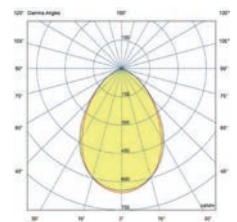

Brot 900
Yembarastudio

IP65 incl.

71253 ● Black 268,00€

Material	Body Aluminium
	Diff Opal Glass
Power	2x6W
Lumen Output	2x290lm
Light Source	SMD LED 2700K
Class	I
CRI	>80
Voltage (V/Hz)	100V-240V/50-60Hz
Beam angle	80°

Brot 1800
Yembarastudio

IP65 incl.

71254 ● Black 431,60€

Material	Body Aluminium
	Diff Opal Glass
Power	3x6W
Lumen Output	3x290lm
Light Source	SMD LED 2700K
Class	I
CRI	>80
Voltage (V/Hz)	100V-240V/50-60Hz
Beam angle	80°