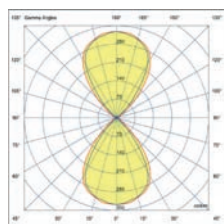

Doro 220

IP65 IK07 incl.

- 71900 ● Matt White **106,50€**
- 71901 ● Dark Grey **106,55€**
- 71902 ● Rust Brown **106,50€**
- 71899 ● Teak **149,50€**

Material	Body Aluminium Diff Prism Glass
Power	2x6,5W
Lumen Output	2x500lm
Light Source	SMD LED 3000K
Class	I
CRI	>80
Voltage (V/Hz)	220V-240V/50-60Hz

Doro 380

IP65 IK07 incl.

- 71903 ● Matt White **152,40€**
- 71904 ● Dark Grey **152,40€**
- 71905 ● Rust Brown **152,40€**

Material	Body Aluminium Diff Prism Glass
Power	2x10W
Lumen Output	2x900lm
Light Source	SMD LED 3000K
Class	I
CRI	>80
Voltage (V/Hz)	220V-240V/50-60Hz

Doro 500

IP65 IK07 incl.

- 71906 ● Matt White **208,00€**
- 71907 ● Dark Grey **208,00€**
- 71908 ● Rust Brown **208,00€**

Material	Body Aluminium Diff Prism Glass
Power	2x14W
Lumen Output	2x1350lm
Light Source	SMD LED 3000K
Class	I
CRI	>80
Voltage (V/Hz)	220V-240V/50-60Hz