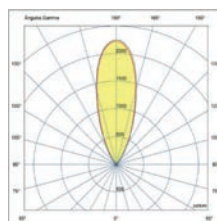

Geiser 130

- 70302 10° ●● Satin Stainless + Matt Black **176,30€**
- 70303 38° ●● Satin Stainless + Matt Black **176,30€**

Material	Body Stainless steel 316L+Aluminium
	Diff Transparent Glass
Power	6,5W
Lumen Output	400lm
Light Source	COB LED 3000K
Class	I
CRI	>80
Voltage (V/Hz)	220V-240V/50-60Hz
Cut out	ø90
Resistance (Kg)	2000Kg

Geiser 180

- 70308 10° ● Satin Stainless **257,60€**
- 70309 38° ● Satin Stainless **257,60€**

Material	Body Stainless steel 316L+Aluminium
	Diff Transparent Glass
Power	12,5W
Lumen Output	1400lm
Light Source	COB LED 3000K
Class	I
CRI	>80
Voltage (V/Hz)	100V-240V/50-60Hz
Cut out	ø165
Resistance (Kg)	2000Kg

10°

38°

10°

38°