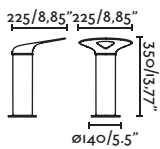

Lotus 350
Estudi Ribaudí

IP65 IK08 incl.

71224 ● Dark Grey 217,30€

Material	Body Aluminium Diff Opal PC
Power	18W
Lumen Output	1120lm
Light Source	SMD LED 3000K
Class	I
CRI	>80
Voltage (V/Hz)	100V-240V/50-60Hz

Lotus 650
Estudi Ribaudí

IP65 IK08 incl.

71225 ● Dark Grey 268,50€

Material	Body Aluminium Diff Opal PC
Power	18W
Lumen Output	1120lm
Light Source	SMD LED 3000K
Class	I
CRI	>80
Voltage (V/Hz)	100V-240V/50-60Hz