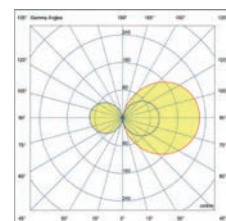

Grop 2000

IP54
incl.

75602

● Dark Grey 599,00€

Material	Body Aluminium Diff Opal PC
Power	27W
Lumen Output	1300lm
Light Source	SMD LED 3000K
Class	I
CRI	>80
Voltage (V/Hz)	100V-240V/50-60Hz

Beret 1800

IP54 IK04
incl.

75524

● Dark Grey 313,90€

Material	Body Aluminium Diff Opal PMMA
Power	16W
Lumen Output	625lm
Light Source	SMD LED 4000K
Class	I
CRI	>80
Voltage (V/Hz)	100V-240V/50-60Hz