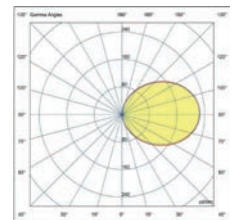

70134

● Satin Nickel **38,20€**

Material	Body Stainless steel 304
	Diff Opal PC
Power	1W
Lumen Output	114lm
Light Source	SMD LED 3000K
Class	II
CRI	>80
Voltage (V/Hz)	220V-240V/50-60Hz
Cut out	105x66