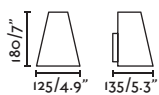

Tinia

IP44

71353 ● Dark Grey 53,40€

Material	Body Aluminium
	Diff Opal PC
Light Source	1 E27 max. 15W
Bulb incl.	No
Recom. Bulb	17463
Class	I

Gina

IP44

71363 ● Dark Grey 48,00€
71366 ● Matt White 48,00€
71367 ● Matt Black 48,00€

Material	Body Aluminium
	Diff Transparent Glass
Light Source	1 GU10 max. 8W
Bulb incl.	No
Recom. Bulb	97685327
Class	I