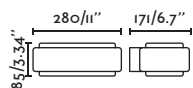

75540 ● Dark Grey 178,40€

Material	Body Aluminium
	Diff Opal PMMA
Power	13W
Lumen Output	770lm
Light Source	SMD LED 3000K
Class	I
CRI	>80
Voltage (V/Hz)	100V-240V/50-60Hz