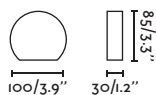

Pill

IP54 IK06 incl.

- 70824 ● Matt White 78,80€
- 70825 ● Dark Grey 78,80€
- 70826 ● Rust Brown 78,80€

Material	Body Aluminium Diff Opal Glass
Power	3,5W
Lumen Output	110lm
Light Source	COB LED 3000K
Class	I
CRI	>80
Voltage (V/Hz)	100V-240V/50-60Hz

Drak

IP44 IK08 incl. SEA SIDE SUITABLE

- 72330 ● Brass 85,70€

Material	Body Aluminium Diff Transparent PMMA
Power	4,5W
Lumen Output	160lm
Light Source	SMD LED 3000K
Class	I
CRI	>80
Voltage (V/Hz)	100V-240V/50-60Hz

Brow

IP44 incl.

- 70408 ● Matt White 39,20€
- 70409 ● Dark Grey 39,20€

Material	Body PC Diff Opal PMMA
Power	3W
Lumen Output	100lm
Light Source	COB LED 3000K
Class	II
CRI	>80
Voltage (V/Hz)	220V-240V/50Hz