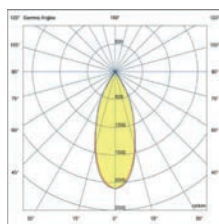

Oko

IP65 IK08 incl.

70161 ● Dark Grey 182,80€

Material	Body Aluminium Diff Transparent Glass
Power	20W
Lumen Output	1400lm
Light Source	COB LED 3000K
Class	I
CRI	>80
Voltage (V/Hz)	220V-240V/50-60Hz
Beam angle	30°

Plom

IP64 incl. 90

70912 ● Dark Grey 135,60€

Material	Body Aluminium Diff PMMA
Power	8,5W
Lumen Output	635lm
Light Source	COB LED 3000K
Class	I
CRI	>80
Voltage (V/Hz)	100V-240V/50-60Hz
Beam angle	18-45°

Spike
298