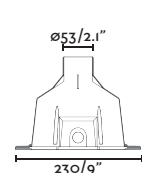

70444

● Satin Stainless 266,80€

Material	Body Stainless steel 316L
	Diff Transparent Glass
Power	5W
Lumen Output	348lm
Light Source	SMD LED 4000K
Class	III
CRI	>80
Voltage (V/Hz)	24V DC
Beam angle	30°
Cut out	ø230
Recom. Driver	98324026

*Drivers info pag. 554