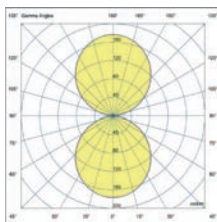

Aday 113

IP54 IK10 incl.

- 70644 ● Matt White 92,80€
- 70645 ● Dark Grey 92,80€

Material	Body Aluminium Diff Opal Glass
Power	2x3W
Lumen Output	2x225lm
Light Source	SMD LED 3000K
Class	I
CRI	>80
Voltage (V/Hz)	220V-240V/50-60Hz

Aday 175

IP54 IK10 incl.

- 70646 ● Matt White 122,70€
- 70647 ● Dark Grey 122,70€

Material	Body Aluminium Diff Opal Glass
Power	2x6,5W
Lumen Output	2x393lm
Light Source	SMD LED 3000K
Class	I
CRI	>80
Voltage (V/Hz)	220V-240V/50-60Hz