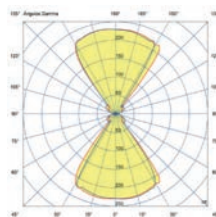

Lace

IP54 IK06 incl.

70811 ● Dark Grey 118,30€

Bruc

IP54 IK10 incl.

70828 ● Dark Grey 163,80€

Ling

IP54 IK06 incl.

70812 ● Dark Grey 118,30€

70813 ● Matt White 118,30€

Material	Body Aluminium Diff Transparent Glass
Power	2x3W
Lumen Output	2x158lm
Light Source	COB LED 4000K
Class	I
CRI	>80
Voltage (V/Hz)	100V-240V/50-60Hz
Beam angle	110°

Material	Body Aluminium Diff Opal Glass
Power	13W
Lumen Output	830lm
Light Source	SMD LED 3000K
Class	I
CRI	>80
Voltage (V/Hz)	100V-240V/50-60Hz

Material	Body Aluminium Diff Transparent Glass
Power	2x3W
Lumen Output	2x3150lm
Light Source	COB LED 4000K
Class	I
CRI	>80
Voltage (V/Hz)	100V-240V/50-60Hz
Beam angle	110°