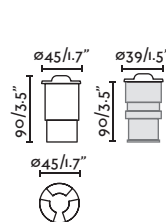

Kane 1

IP67 IK08 no incl. SEA SIDE SUITABLE
incl.

70660 3000K ● Satin Stainless 36,90€
70660W 2700K ● Satin Stainless 36,90€

Material	Body Stainless steel 316L Diff Opal Glass
Power	3W
Lumen Output	120lm
Light Source	COB LED
Class	III
CRI	>80
Voltage (V/Hz)	24V DC/50-60Hz
Beam angle	120°
Cut out	ø40
Recom. Driver	98324006
Resistance (Kg)	1000Kg

*Drivers info pag. 554

Kane 2

IP67 IK08 no incl. SEA SIDE SUITABLE
incl.

70661 3000K ● Satin Stainless 38,20€
70661W 2700K ● Satin Stainless 38,20€

Material	Body Stainless steel 316L Diff Opal Glass
Power	3W
Lumen Output	120lm
Light Source	COB LED
Class	III
CRI	>80
Voltage (V/Hz)	24V DC/50-60Hz
Beam angle	120°
Cut out	ø40
Recom. Driver	98324006
Resistance (Kg)	1000Kg

*Drivers info pag. 554

Kane 3

IP67 IK08 no incl. SEA SIDE SUITABLE
incl.

70662 3000K ● Satin Stainless 39,90€
70662W 2700K ● Satin Stainless 39,90€

Material	Body Stainless steel 316L Diff Opal Glass
Power	3W
Lumen Output	120lm
Light Source	COB LED
Class	III
CRI	>80
Voltage (V/Hz)	24V DC/50-60Hz
Beam angle	120°
Cut out	ø40
Recom. Driver	98324006
Resistance (Kg)	1000Kg

*Drivers info pag. 554