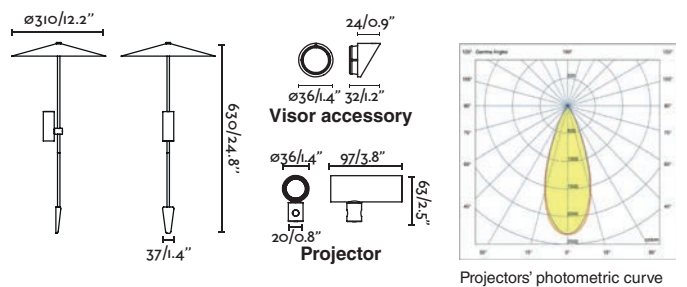

Clap estaca 630 c/ pantalla 24V
Faro Lab

IP65 no incl. 355° 360°

24V DC

75708-233P ● Black 184,90€

Material	Body Aluminium
	Shade Aluminium
Power	6W
Lumen Output	524lm
Light Source	COB LED 3000K
Class	III
CRI	>80
Voltage (V/Hz)	24V DC
Beam angle	38°
Recom. Driver	98324026
Cable	2 MT

*Drivers info pag. 554

Visor accessory	
75714-2 ● Black 5,20€	
Material	Body PC

Clap estaca 630 c/ pantalla
Faro Lab

IP65 incl. 355° 360°

IP68
CONNECTOR

75708-233PDR ● Black 226,90€

Material	Body Aluminium
	Shade Aluminium
Power	6W
Lumen Output	524lm
Light Source	COB LED 3000K
Class	II
CRI	>80
Voltage (V/Hz)	220V-240V/50-60Hz
Beam angle	38°
Cable	2 MT

Visor accessory	
75714-2 ● Black 5,20€	
Material	Body PC