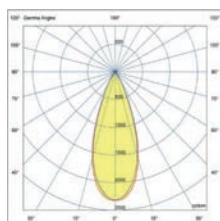

**Clap estaca 630**  
Faro Lab

IP65 incl. 355° 360° IP68 CONNECTOR

Visor accessory

75708-233DR ● Black 144,10€

Material	Body Aluminium
Power	6W
Lumen Output	524lm
Light Source	COB LED 3000K
Class	II
CRI	>80
Voltage (V/Hz)	220V-240V/50-60Hz
Beam angle	38°
Cable	2 MT