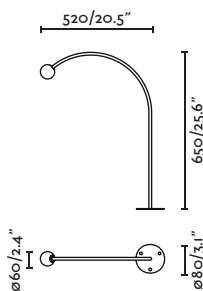

Cuca 650 24V
Faro Lab

IP65 IK06 no incl.

Cuca 650
Faro Lab

IP65 IK06 incl. CONNECTOR IP68

24V DC

Material	Body Stainless steel
	Diff Opal Glass
Power	3W
Lumen Output	154lm
Light Source	COB LED 2700K
Class	III
CRI	>90
Voltage (V/Hz)	24V DC
Recom. Driver	98324026
Cable	0.5 MT

*Drivers info pag. 554

Material	Body Stainless steel
	Diff Opal Glass
Power	3W
Lumen Output	154lm
Light Source	COB LED 2700K
Class	II
CRI	>90
Voltage (V/Hz)	220V-240V/50-60Hz
Cable	0.5 MT