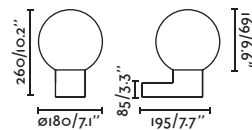

Mistu
Faro Lab

IP44

74432A-02 ●● Dark Grey + Opal 85,60€

Material	Body Aluminium
	Diff Opal PMMA
Light Source	1 E27 max. 15W
Bulb incl.	No
Recom. Bulb	17437
Class	I

Moon
Faro Lab

IP44

74432A-01 ●● Dark Grey + Opal 100,00€

Material	Body Aluminium
	Diff Opal PMMA
Light Source	1 E27 max. 15W
Bulb incl.	No
Recom. Bulb	17437
Class	I