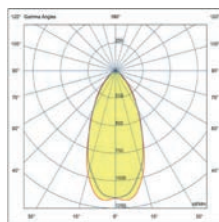

## Seth 280

IP44 IK06 incl.

70227

● Matt Black 85,60€

<b>Material</b>	Body Aluminium Diff Transparent PMMA
<b>Power</b>	6W
<b>Lumen Output</b>	450lm
<b>Light Source</b>	SMD LED 2700K
<b>Class</b>	II
<b>CRI</b>	>80
<b>Voltage (V/Hz)</b>	100V-240V/50-60Hz
<b>Beam angle</b>	40°
<b>Cable</b>	2 MT