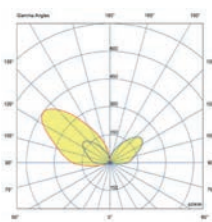

Kane 1

IP67 IK08 no incl. SEA SIDE SUITABLE
incl.

70660 3000K ● Satin Stainless 36,90€
70660W 2700K ● Satin Stainless 36,90€

Material	Body Stainless steel 316L Diff Opal Glass
Power	3W
Lumen Output	120lm
Light Source	COB LED
Class	III
CRI	>80
Voltage (V/Hz)	24V DC/50-60Hz
Beam angle	120°
Cut out	ø40
Recom. Driver	98324006
Resistance (Kg)	1000Kg

*Drivers info pag. 554

Kane 2

IP67 IK08 no incl. SEA SIDE SUITABLE
incl.

70661 3000K ● Satin Stainless 38,20€
70661W 2700K ● Satin Stainless 38,20€

Material	Body Stainless steel 316L Diff Opal Glass
Power	3W
Lumen Output	120lm
Light Source	COB LED
Class	III
CRI	>80
Voltage (V/Hz)	24V DC/50-60Hz
Beam angle	120°
Cut out	ø40
Recom. Driver	98324006
Resistance (Kg)	1000Kg

*Drivers info pag. 554

Kane 3

IP67 IK08 no incl. SEA SIDE SUITABLE
incl.

70662 3000K ● Satin Stainless 39,90€
70662W 2700K ● Satin Stainless 39,90€

Material	Body Stainless steel 316L Diff Opal Glass
Power	3W
Lumen Output	120lm
Light Source	COB LED
Class	III
CRI	>80
Voltage (V/Hz)	24V DC/50-60Hz
Beam angle	120°
Cut out	ø40
Recom. Driver	98324006
Resistance (Kg)	1000Kg

*Drivers info pag. 554