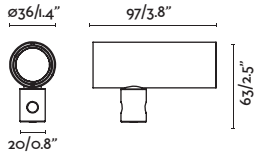

# Clap projector

Faro Lab

IP65  355°

<b>Material</b>	Body Aluminium
<b>Power</b>	6W
<b>Light Source</b>	COB LED
<b>Class</b>	III
<b>CRI</b>	>80
<b>Voltage (V/Hz)</b>	24V DC
<b>Cable</b>	2 MT

Family	Finish	Color T°	Beam Angle
75702- Clap Projector	2 Black	2 2700K	1 15°
	3 White	3 3000K	2 24°
			3 38°