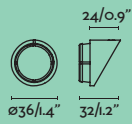

Visor

75714-2

● Black 5,20€

Material

Body Aluminium