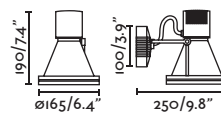

Project 73
Àlex & Manel Llusçà

IP65 IK07 340° 90° 95°

- 71383 ● Grey 64,10€
- 71390 ● Dark Grey 64,10€

Material	Body Aluminium
	Diff Transparent Glass
Light Source	1 GU10 max. 5W
Bulb incl.	No
Recom. Bulb	97685327
Class	I

Project 165
Àlex & Manel Llusçà

IP65 IK07 340° 90° 95°

- 71389 ● Dark Grey 132,80€

Material	Body Aluminium
	Diff Transparent Glass
Light Source	1 E27 PAR38 max. 15W
Bulb incl.	No
Recom. Bulb	17398
Class	I