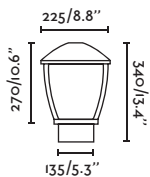

75003

● Dark Grey 262,10€

Material	Body Aluminium
	Diff Opal PC
Light Source	1 E27 max. 15W
Bulb incl.	No
Recom. Bulb	17463
Class	I

Material	Body Aluminium
	Diff Opal PC
Light Source	1 E27 max. 15W
Bulb incl.	No
Recom. Bulb	17463
Class	I

Material	Body Aluminium
	Diff Opal PC
Light Source	1 E27 max. 15W
Bulb incl.	No
Recom. Bulb	17463
Class	I

Wall
386