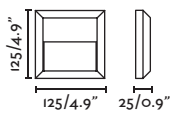

Grant SQ

IP65

IK10

SEA SIDE
SUITABLE

70655

● Dark Grey 42,50€

Material	Body ABS
	Diff Transparent PC
Power	1W
Lumen Output	65lm
Light Source	SMD LED 3000K
Class	II
CRI	>80
Voltage (V/Hz)	100V-240V/50-60Hz
Beam angle	120°

Grant R

IP65

IK10

SEA SIDE
SUITABLE

70656

● Dark Grey 42,50€

Material	Body ABS
	Diff Transparent PC
Power	1W
Lumen Output	65lm
Light Source	SMD LED 3000K
Class	II
CRI	>80
Voltage (V/Hz)	100V-240V/50-60Hz
Beam angle	120°

Path

IP44

IK06

70501

● Matt White 105,50€

70508

● Dark Grey 105,50€

Material	Body Aluminium
	Diff Transparent PC
Power	9W
Lumen Output	390lm
Light Source	SMD LED 3000K
Class	I
CRI	>80
Voltage (V/Hz)	100V-240V/50-60Hz