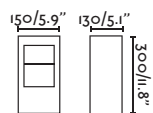

Cast 300

IP65 IK06 incl.

74155

● Dark Grey 262,55€

Material	Body Concrete
	Diff Opal PC
Power	10W
Lumen Output	550lm
Light Source	SMD LED 3000K
Class	I
CRI	>80
Voltage (V/Hz)	220V-240V/50-60Hz

Cast 500

IP65 IK06 incl.

74156

● Dark Grey 350,10€

Material	Body Concrete
	Diff Opal PC
Power	10W
Lumen Output	550lm
Light Source	SMD LED 3000K
Class	I
CRI	>80
Voltage (V/Hz)	220V-240V/50-60Hz