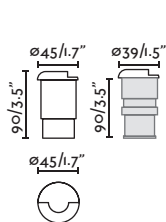

Kane 1

IP67 IK08 no incl. SEA SIDE SUITABLE
incl.

70660 3000K ● Satin Stainless 36,90€
70660W 2700K ● Satin Stainless 36,90€

Material	Body Stainless steel 316L Diff Opal Glass
Power	3W
Lumen Output	120lm
Light Source	COB LED
Class	III
CRI	>80
Voltage (V/Hz)	24V DC/50-60Hz
Beam angle	120°
Cut out	ø40
Recom. Driver	98324006
Resistance (Kg)	1000Kg

*Drivers info pag. 554

Kane 2

IP67 IK08 no incl. SEA SIDE SUITABLE
incl.

70661 3000K ● Satin Stainless 38,20€
70661W 2700K ● Satin Stainless 38,20€

Material	Body Stainless steel 316L Diff Opal Glass
Power	3W
Lumen Output	120lm
Light Source	COB LED
Class	III
CRI	>80
Voltage (V/Hz)	24V DC/50-60Hz
Beam angle	120°
Cut out	ø40
Recom. Driver	98324006
Resistance (Kg)	1000Kg

*Drivers info pag. 554

Kane 3

IP67 IK08 no incl. SEA SIDE SUITABLE
incl.

70662 3000K ● Satin Stainless 39,90€
70662W 2700K ● Satin Stainless 39,90€

Material	Body Stainless steel 316L Diff Opal Glass
Power	3W
Lumen Output	120lm
Light Source	COB LED
Class	III
CRI	>80
Voltage (V/Hz)	24V DC/50-60Hz
Beam angle	120°
Cut out	ø40
Recom. Driver	98324006
Resistance (Kg)	1000Kg

*Drivers info pag. 554