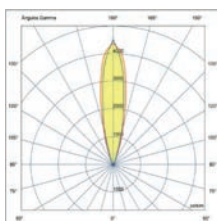

Edel

IP68 IK08 no incl. incl. SUB

70455

● Satin Stainless 389,00€

Material	Body Stainless steel 316L+ABS Diff Opal Glass
Power	18W
Lumen Output	600lm
Light Source	SMD LED 4000K
Class	III
CRI	85
Voltage (V/Hz)	24V DC/50-60Hz
Beam angle	25°
Cut out	ø156
Recom. Driver	98324020U

*Drivers info pag. 554