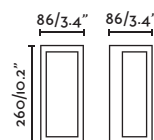

Pomo

IP65 IK06

71306 ● Dark Grey 98,60€

Material	Body Aluminium
	Diff Transparent Glass
Light Source	2 E27 max. 15W
Bulb incl.	No
Recom. Bulb	17426
Class	I

Pivot

IP65 IK06 incl.

71304 ● Matt White 112,70€
71305 ● Dark Grey 114,70€

Material	Body Aluminium
	Diff Opal Glass
Power	10W
Lumen Output	500lm
Light Source	SMD LED 3000K
Class	I
CRI	>80
Voltage (V/Hz)	100V-240V/50-60Hz