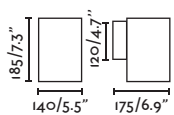

Thon 1L

IP55 IK06 incl.

70283 ● Dark Grey 258,60€

Material	Body Aluminium Diff Opal Glass
Power	15W
Lumen Output	825lm
Light Source	COB LED 3000K
Class	I
CRI	>80
Voltage (V/Hz)	220V-240V/50-60Hz
Beam angle	18°

Thon 2L

IP55 IK06 incl.

70284 ● Dark Grey 305,10€

Material	Body Aluminium Diff Opal Glass
Power	2x15W
Lumen Output	2x769lm
Light Source	COB LED 3000K
Class	I
CRI	>80
Voltage (V/Hz)	220V-240V/50-60Hz
Beam angle	18°