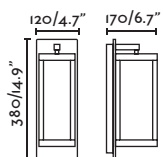

70850 ● Black 159,80€

Material	Body Aluminium
Power	7W
Lumen Output	265lm
Light Source	SMD LED 2700K
Class	I
CRI	>80
Voltage (V/Hz)	220V-240V/50-60Hz

Portable
62