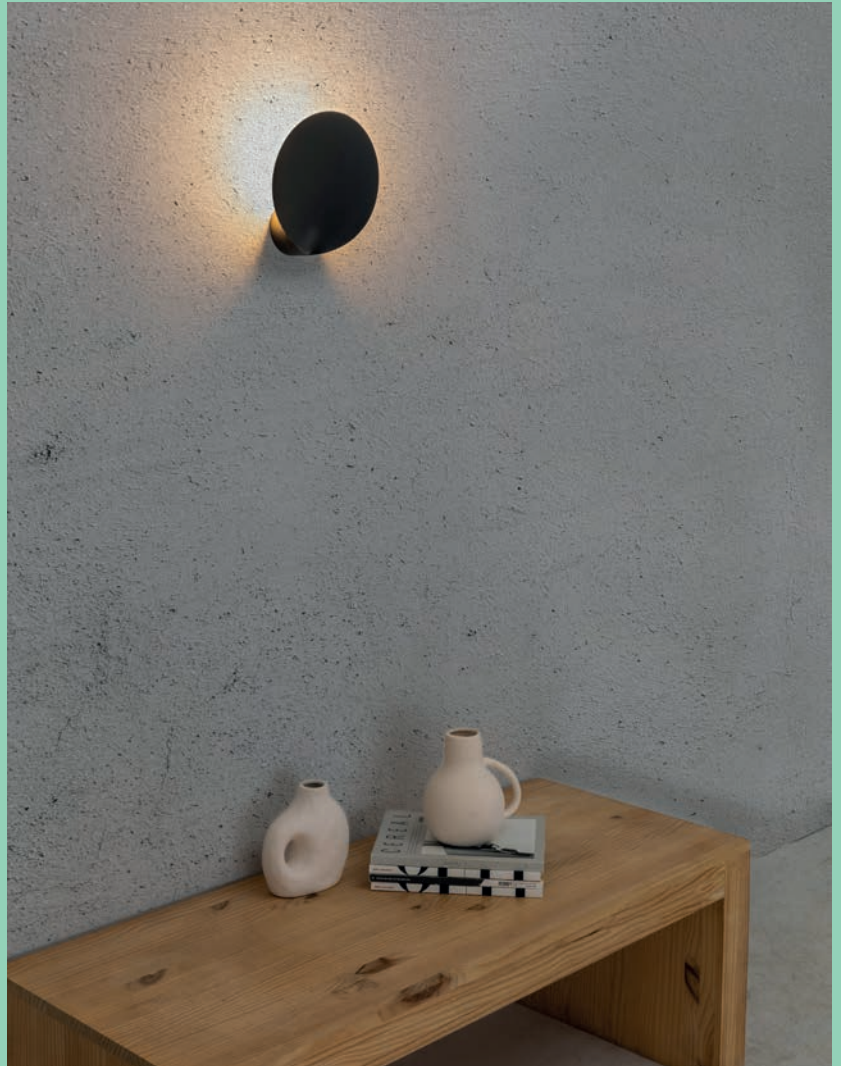

# Lotus

**Design** Estudi Ribaudí

Inspired by the lotus flower, this outdoor collection is made of aluminum which gives it greater robustness and durability.

Lotus 71223

The wall lamp offers indirect lighting and the beacons are ideal for illuminating passageways.