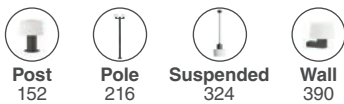

Post 152
Pole 216
Suspended 324
Wall 390