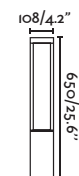

Agra 200

IP55 incl.

NEW
2700K

- 70755 3000K Dark Grey **168,60€**
- 70756 3000K Brown **168,60€**
- 70840 NEW 2700K Dark Grey **168,60€**
- 70841 NEW 2700K Brown **168,60€**

Material	Body Aluminium
	Diff Transparent Glass
Power	9W
Lumen Output	647lm [3000K] 503lm [2700K]
Light Source	COB LED
Class	I
CRI	>80
Voltage (V/Hz)	100V-240V/50-60Hz

Agra 650

IP55 incl.

NEW
2700K

- 70753 3000K Dark Grey **231,60€**
- 70754 3000K Brown **231,60€**
- 70842 NEW 2700K Dark Grey **231,60€**
- 70843 NEW 2700K Brown **231,60€**

Material	Body Aluminium
	Diff Transparent Glass
Power	9W
Lumen Output	647lm [3000K] 503lm [2700K]
Light Source	COB LED
Class	I
CRI	>80
Voltage (V/Hz)	100V-240V/50-60Hz