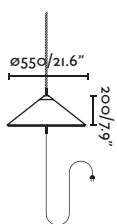

Saigon out R55 portable
Nahtrang

Saigon out R45 portable
Nahtrang

Saigon out R17 portatil
Nahtrang

Material	Body Aluminium
	Shade PEMD
Light Source	1 E27 max. 15W
Bulb incl.	No
Recom. Bulb	17463
Class	II
Cable	3 MT

*Rope not included

Material	Body Aluminium
	Shade PEMD
Light Source	1 E27 max. 15W
Bulb incl.	No
Recom. Bulb	17463
Class	II
Cable	3 MT

*Rope not included

Material	Body Aluminium
	Shade PEMD
Light Source	1 E27 max. 15W
Bulb incl.	No
Recom. Bulb	17463
Class	II
Cable	3 MT

*Rope not included