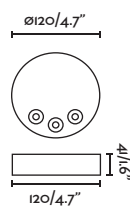

75711-2 ● Black 84,50€
75711-1 ● White 84,50€

75713-2 ● Black 64,80€
75713-1 ● White 64,80€

Material Body Aluminium

Material Body Aluminium

Power 18W

Class I

Voltage (V/Hz) 220V-240V/50-60Hz

*Use with x3 projectors max.

*Use with x3 projectors max.