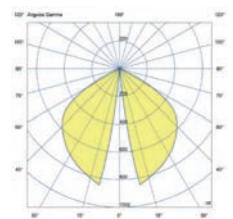

Das 300

IP54 IK09 incl.

75519 ● Dark Grey 160,60€

Material	Body Aluminium
	Diff Transparent Glass
Power	8W
Lumen Output	480lm
Light Source	COB LED 3000K
Class	I
CRI	>80
Voltage (V/Hz)	100V-240V/50-60Hz
Beam angle	180°

Das 650

IP54 IK09 incl.

75520 ● Dark Grey 187,70€

Material	Body Aluminium
	Diff Transparent Glass
Power	8W
Lumen Output	480lm
Light Source	COB LED 3000K
Class	I
CRI	>80
Voltage (V/Hz)	100V-240V/50-60Hz
Beam angle	180°