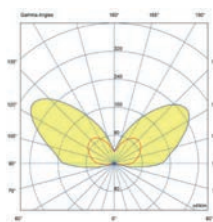

Kane 1

IP67 IK08 no incl. SEA SIDE SUITABLE
incl.

70660 3000K ● Satin Stainless 36,90€
70660W 2700K ● Satin Stainless 36,90€

Material	Body Stainless steel 316L Diff Opal Glass
Power	3W
Lumen Output	120lm
Light Source	COB LED
Class	III
CRI	>80
Voltage (V/Hz)	24V DC/50-60Hz
Beam angle	120°
Cut out	ø40
Recom. Driver	98324006
Resistance (Kg)	1000Kg

*Drivers info pag. 554

Kane 2

IP67 IK08 no incl. SEA SIDE SUITABLE
incl.

70661 3000K ● Satin Stainless 38,20€
70661W 2700K ● Satin Stainless 38,20€

Material	Body Stainless steel 316L Diff Opal Glass
Power	3W
Lumen Output	120lm
Light Source	COB LED
Class	III
CRI	>80
Voltage (V/Hz)	24V DC/50-60Hz
Beam angle	120°
Cut out	ø40
Recom. Driver	98324006
Resistance (Kg)	1000Kg

*Drivers info pag. 554

Kane 3

IP67 IK08 no incl. SEA SIDE SUITABLE
incl.

70662 3000K ● Satin Stainless 39,90€
70662W 2700K ● Satin Stainless 39,90€

Material	Body Stainless steel 316L Diff Opal Glass
Power	3W
Lumen Output	120lm
Light Source	COB LED
Class	III
CRI	>80
Voltage (V/Hz)	24V DC/50-60Hz
Beam angle	120°
Cut out	ø40
Recom. Driver	98324006
Resistance (Kg)	1000Kg

*Drivers info pag. 554