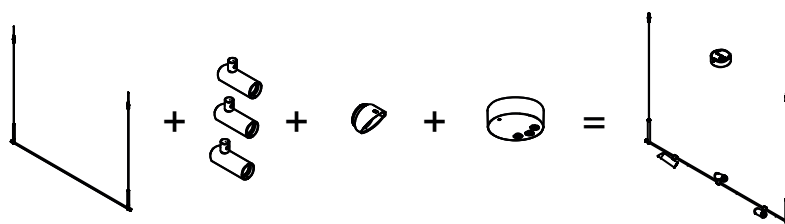

Choose your pendant color

Choose the projector/s

Visor ref.75714-2 (Optional)

Base with driver ref. 75713-1/75713-1 (Optional)

Your custom pendant is ready!!