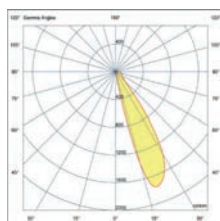

Grada 157

IP54 IK10 incl.

70906 ● Dark Grey **86,70€**
70907 ● Rust Brown **88,30€**

Material	Body Aluminium Diff Opal Glass
Power	3W
Lumen Output	86lm
Light Source	SMD LED 3000K
Class	I
CRI	>80
Voltage (V/Hz)	220V-240V/50-60Hz

Grada 250

IP54 IK10 incl.

70908 ● Dark Grey **111,90€**
70909 ● Rust Brown **114,20€**

Material	Body Aluminium Diff Opal Glass
Power	6W
Lumen Output	208lm
Light Source	SMD LED 3000K
Class	I
CRI	>80
Voltage (V/Hz)	220V-240V/50-60Hz

Grada 600

IP54 IK10 incl.

70910 ● Dark Grey **186,30€**

Material	Body Aluminium Diff Opal Glass
Power	12W
Lumen Output	443lm
Light Source	SMD LED 3000K
Class	I
CRI	>80
Voltage (V/Hz)	220V-240V/50-60Hz