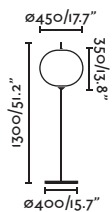

Saigon out 2100 R45
Nahtrang

IP44

71569-04 ● Dark Grey + White 384,90€

Saigon out 1300 R45
Nahtrang

IP44

71575-04 ● Dark Grey + White 373,40€

Saigon out 670 R45
Nahtrang

IP44

71576-04 ● Dark Grey + White 344,10€

Material	Body Aluminium
	Diff Opal PEMD
	Shade PEMD
Light Source	1 E27 max. 15W
Bulb incl.	No
Recom. Bulb	17463
Class	II
Cable	2 MT

Material	Body Aluminium
	Diff Opal PEMD
	Shade PEMD
Light Source	1 E27 max. 15W
Bulb incl.	No
Recom. Bulb	17463
Class	II
Cable	2 MT

Material	Body Aluminium
	Diff Opal PEMD
	Shade PEMD
Light Source	1 E27 max. 15W
Bulb incl.	No
Recom. Bulb	17463
Class	II
Cable	2 MT