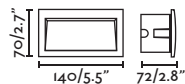

# Sedna

outdoor

Recessed

Sedna SQ 140 70148

Available in two formats, square and rectangular, it brings both functionality and aesthetics to outdoor spaces where specific and quality lighting is required.