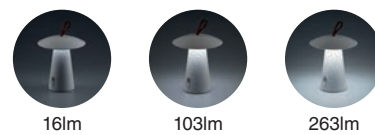

70914

● Matt White 164,70€

Material	Body Aluminium Diff Opal PC
Power	12W
Lumen Output	990lm
Light Source	SMD LED 2700K
Class	I
CRI	>=80
Voltage (V/Hz)	220V-240V/50-60Hz
Cable	2 MT

Material	Body Aluminium Diff Opal PC
Power	2W
Lumen Output	263lm
Light Source	SMD LED 3000K
Dimmable W	16lm / 103lm / 263lm
Class	III
CRI	>=80
Voltage (V/Hz)	5V DC
Battery incl.	Yes
	5h Charge Max. 6h Worktime