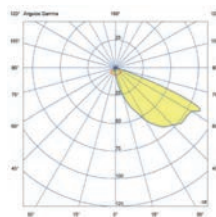

# Sedna

outdoor

Recessed

Sedna SQ 140 70148

Available in two formats, square and rectangular, it brings both functionality and aesthetics to outdoor spaces where specific and quality lighting is required.