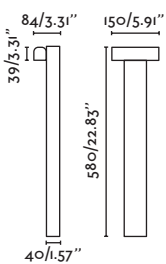

**Balic**  
Yembarastudio

IP65 IK06 incl.

70295

● Black 209,00€

Chose fixture's color temperature by pressing CCT changeable button during the installation.

<b>Material</b>	<b>Body</b> Aluminium
	<b>Diff</b> Glass
<b>Power</b>	8W
<b>Lumen Output</b>	813/870/896lm
<b>Light Source</b>	SMD LED 2700K-3000K-4000K
<b>Class</b>	I
<b>CRI</b>	>=80
<b>Voltage (V/Hz)</b>	220V-240V/50-60Hz