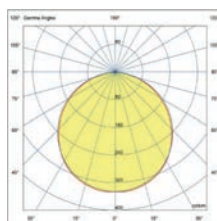

Falls 290

- 71734 2700K ● Satin Stainless **210,60€**
- 71735 3000K ● Satin Stainless **210,60€**

Material	Body Stainless steel 316L
	Diff Opal Glass
Power	6W
Lumen Output	190lm
Light Source	SMD LED
Class	III
CRI	>=90
Voltage (V/Hz)	24V DC
Cut out	310x52
Recom. Driver	98324020U
Resistance (Kg)	1000Kg

*Drivers info pag. 554

Falls 500

- 71736 2700K ● Satin Stainless **342,10€**
- 71737 3000K ● Satin Stainless **342,10€**

Material	Body Stainless steel 316L
	Diff Opal Glass
Power	12W
Lumen Output	291lm
Light Source	SMD LED
Class	III
CRI	>=90
Voltage (V/Hz)	24V DC
Cut out	520x53
Recom. Driver	98324020U
Resistance (Kg)	1000Kg

*Drivers info pag. 554