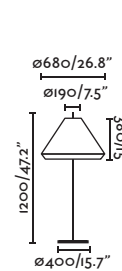

Saigon out W100
Nahtrang

IP44

71569-08 ●● Dark Grey + Brown 996,20€

Saigon out 1950 W70
Nahtrang

IP44

71569-07 ●● Dark Grey + Brown 669,90€

Saigon out 1200 W70
Nahtrang

IP44

71575-07 ●● Dark Grey + Brown 658,40€

Material	Body Aluminium+Concrete
	Diff Opal PEMD
	Shade Synthetic wicker
Light Source	1 E27 max. 15W
Bulb incl.	No
Recom. Bulb	17463
Class	II
Cable	2 MT

Material	Body Aluminium
	Diff Opal PEMD
	Shade Synthetic wicker
Light Source	1 E27 max. 15W
Bulb incl.	No
Recom. Bulb	17463
Class	II
Cable	2 MT

Material	Body Aluminium
	Diff Opal PEMD
	Shade Synthetic wicker
Light Source	1 E27 max. 15W
Bulb incl.	No
Recom. Bulb	17463
Class	II
Cable	2 MT

Portable
314

Spike
274

Suspended
308

Portable
314