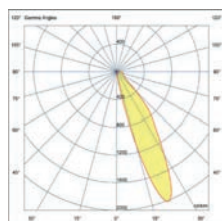

Grada 157

IP54 IK10 incl.

70906 ● Dark Grey **86,70€**
70907 ● Rust Brown **88,30€**

Material	Body Aluminium Diff Opal Glass
Power	3W
Lumen Output	86lm
Light Source	SMD LED 3000K
Class	I
CRI	>80
Voltage (V/Hz)	220V-240V/50-60Hz

Grada 250

IP54 IK10 incl.

70908 ● Dark Grey **111,90€**
70909 ● Rust Brown **114,20€**

Material	Body Aluminium Diff Opal Glass
Power	6W
Lumen Output	208lm
Light Source	SMD LED 3000K
Class	I
CRI	>80
Voltage (V/Hz)	220V-240V/50-60Hz

Grada 600

IP54 IK10 incl.

70910 ● Dark Grey **186,30€**

Material	Body Aluminium Diff Opal Glass
Power	12W
Lumen Output	443lm
Light Source	SMD LED 3000K
Class	I
CRI	>80
Voltage (V/Hz)	220V-240V/50-60Hz