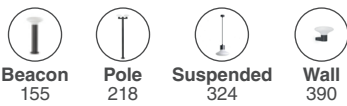

Blubs 240
Estudi Ribaudí

IP44

74433S-03 ●● Dark Grey + Opal 108,00€

Material	Body Aluminium
	Diff Opal PMMA
Light Source	1 E27 max. 15W
Bulb incl.	No
Recom. Bulb	17437
Class	I

Moon 300
Faro Lab

IP44

74433S-01 ●● Dark Grey + Opal 101,30€

Material	Body Aluminium
	Diff Opal PMMA
Light Source	1 E27 max. 15W
Bulb incl.	No
Recom. Bulb	17437
Class	I