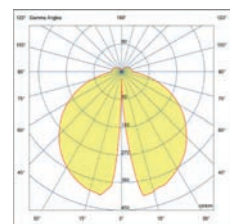

Alp 500

IP54
incl.

74451 ● Dark Grey 171,60€

Material	Body Aluminium
	Diff Opal PC
Power	7W
Lumen Output	350lm
Light Source	SMD LED 3000K
Class	I
CRI	>80
Voltage (V/Hz)	100V-240V/50-60Hz
Beam angle	180°

Alp 800

IP54
incl.

74452 ● Dark Grey 203,70€

Material	Body Aluminium
	Diff Opal PC
Power	7W
Lumen Output	350lm
Light Source	SMD LED 3000K
Class	I
CRI	>80
Voltage (V/Hz)	100V-240V/50-60Hz
Beam angle	180°

Wall
434