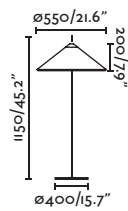

Saigon out 2000 R55
Nahtrang

IP44

Saigon out 1150 R55
Nahtrang

IP44

Saigon out 500 R55
Nahtrang

IP44

Material	Body Aluminium
	Diff Opal PEMD
	Shade PEMD
Light Source	1 E27 max. 15W
Bulb incl.	No
Recom. Bulb	17463
Class	II
Cable	2 MT

Material	Body Aluminium
	Diff Opal PEMD
	Shade PEMD
Light Source	1 E27 max. 15W
Bulb incl.	No
Recom. Bulb	17463
Class	II
Cable	2 MT

Material	Body Aluminium
	Diff Opal PEMD
	Shade PEMD
Light Source	1 E27 max. 15W
Bulb incl.	No
Recom. Bulb	17463
Class	II
Cable	2 MT