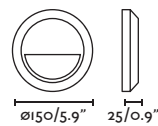

Grant SQ

IP65

IK10

SEA SIDE
SUITABLE

70655

● Dark Grey 42,50€

Material	Body ABS
	Diff Transparent PC
Power	1W
Lumen Output	65lm
Light Source	SMD LED 3000K
Class	II
CRI	>80
Voltage (V/Hz)	100V-240V/50-60Hz
Beam angle	120°

Grant R

IP65

IK10

SEA SIDE
SUITABLE

70656

● Dark Grey 42,50€

Material	Body ABS
	Diff Transparent PC
Power	1W
Lumen Output	65lm
Light Source	SMD LED 3000K
Class	II
CRI	>80
Voltage (V/Hz)	100V-240V/50-60Hz
Beam angle	120°

Path

IP44

IK06

70501

● Matt White 105,50€

70508

● Dark Grey 105,50€

Material	Body Aluminium
	Diff Transparent PC
Power	9W
Lumen Output	390lm
Light Source	SMD LED 3000K
Class	I
CRI	>80
Voltage (V/Hz)	100V-240V/50-60Hz