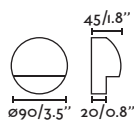

Pill

IP54 IK06 incl.

- 70824 ● Matt White 78,80€
- 70825 ● Dark Grey 78,80€
- 70826 ● Rust Brown 78,80€

Material	Body Aluminium Diff Opal Glass
Power	3,5W
Lumen Output	110lm
Light Source	COB LED 3000K
Class	I
CRI	>80
Voltage (V/Hz)	100V-240V/50-60Hz

Drak

IP44 IK08 incl. SEA SIDE SUITABLE

- 72330 ● Brass 85,70€

Material	Body Aluminium Diff Transparent PMMA
Power	4,5W
Lumen Output	160lm
Light Source	SMD LED 3000K
Class	I
CRI	>80
Voltage (V/Hz)	100V-240V/50-60Hz

Brow

IP44 incl.

- 70408 ● Matt White 39,20€
- 70409 ● Dark Grey 39,20€

Material	Body PC Diff Opal PMMA
Power	3W
Lumen Output	100lm
Light Source	COB LED 3000K
Class	II
CRI	>80
Voltage (V/Hz)	220V-240V/50Hz