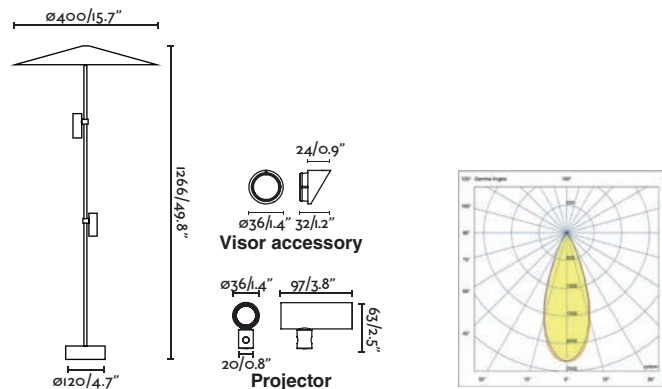

Visor accessory

75714-2 ● Black 5,20€

Material Body PC