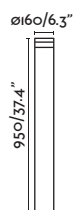

180° accessory

70293 ● Black 30,00€

Material Body Aluminium