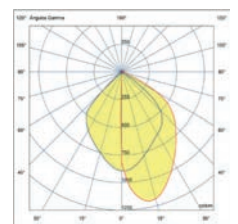

72298

● Dark Grey 155,40€

Material	Body Aluminium
	Diff Transparent Glass
Light Source	1 GU10 max. 5W
Bulb incl.	No
Recom. Bulb	97685327
Class	I

Material	Body Aluminium
	Diff Opal PC
Light Source	1 E27 max. 15W
Bulb incl.	No
Recom. Bulb	17437
Class	I

Material	Body Aluminium
	Diff Opal Glass
Power	7W
Lumen Output	195lm
Light Source	COB LED 3000K
Class	I
CRI	>80
Voltage (V/Hz)	100V-240V/50-60Hz

Wall
462