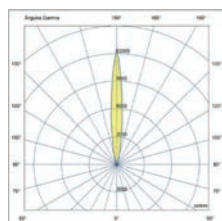

Tras 2L Orientable

71701 ● Matt Black 130,00€

Material	Body Aluminium
	Diff Transparent Glass
Power	4W
Lumen Output	462lm
Light Source	SMD LED 3000K
Class	III
CRI	>=90
Voltage (V/Hz)	24V DC
Beam angle	13°
Cut out	ø82
Recom. Driver	98324020U

*Drivers info pag. 554

Recessed box	
71703	34,00€
Material	Body ABS
Cut out	175x195

Tras 4L

71702 ● Matt Black 122,00€

Material	Body Aluminium
	Diff Transparent Glass
Power	8W
Lumen Output	924lm
Light Source	SMD LED 3000K
Class	III
CRI	>=90
Voltage (V/Hz)	24V DC
Beam angle	13°
Cut out	ø82
Recom. Driver	98324015U

*Drivers info pag. 554

Recessed box	
71703	34,00€
Material	Body ABS
Cut out	175x195

Tras 25L

71716 13° ● Matt Black 339,20€

71717 40° ● Matt Black 332,50€

Material	Body Aluminium+ABS
	Diff Transparent Glass
Power	25W
Lumen Output	2580lm
Light Source	SMD LED 3000K
Class	III
CRI	>=90
Voltage (V/Hz)	24V DC
Cut out	250x235
Recom. Driver	98324030

*Drivers info pag. 554