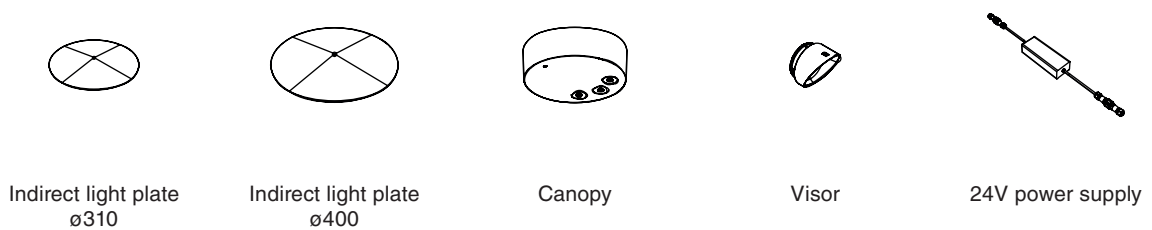

OPTIONAL ACCESSORIES