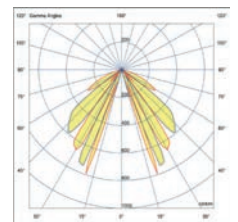

Shadow 250
Àlex & Manel Llusçà

IP65 IK08 incl.

72311 ● Dark Grey 285,90€

Material	Body Aluminium Diff Opal Glass
Power	11W
Lumen Output	800lm
Light Source	SMD LED 3000K
Class	I
CRI	>80
Voltage (V/Hz)	220V-240V/50-60Hz

Shadow 450
Àlex & Manel Llusçà

IP65 IK08 incl.

72312 ● Dark Grey 332,50€

Material	Body Aluminium Diff Opal Glass
Power	11W
Lumen Output	800lm
Light Source	SMD LED 3000K
Class	I
CRI	>80
Voltage (V/Hz)	220V-240V/50-60Hz