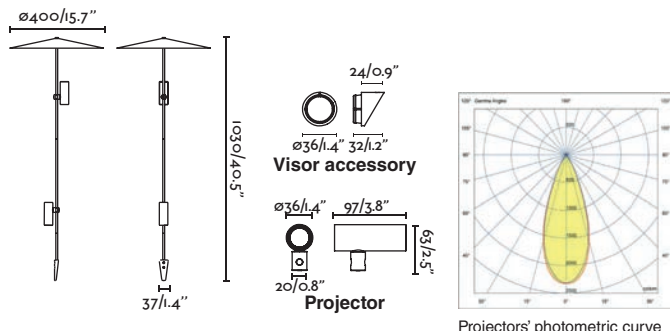

Visor accessory

75714-2 ● Black 5,20€

Material Body PC