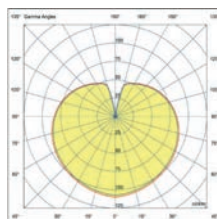

# Totem

Design Roger Vancells

Totem 611 75552

Totem 285 75551

Its simple, rounded lines form a compact, brutalist-inspired form that seeks to emphasize the expressive nature of its material, giving prominence to the natural concrete from which it is constructed.