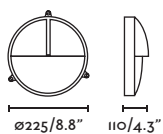

Timon

IP44

70996

Brass 134,10€

Material	Body Brass
	Diff Transparent Glass
Light Source	1 E27 max. 15W
Bulb incl.	No
Recom. Bulb	17463
Class	I

Noray

IP44 IK03

70999

Brass 114,10€

Material	Body Brass
	Diff Transparent Glass
Light Source	1 E27 max. 15W
Bulb incl.	No
Recom. Bulb	17463
Class	I