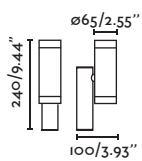

Steps 2L
Estudi Ribaudí

IP44 IK06

- 75500 Matt White **62,10€**
- 75501 Dark Grey **62,10€**

Material	Body Aluminium
	Diff Transparent Glass
Light Source	2 GU10 max. 8W
Bulb incl.	No
Recom. Bulb	97685327
Class	I

Steps 4L
Estudi Ribaudí

IP44

- 75502 Matt White **98,90€**
- 75503 Dark Grey **98,90€**

Material	Body Aluminium
	Diff Transparent Glass
Light Source	4 GU10 max. 8W
Bulb incl.	No
Recom. Bulb	97685327
Class	I