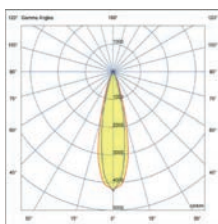

Slot 200
Lucid Product Design

IP65 IK08 incl.

70035 ● Black 157,80€

Material	Body Aluminium
	Diff Transparent Glass
Power	13W
Lumen Output	750lm
Light Source	COB LED 3000K
Class	I
CRI	>80
Voltage (V/Hz)	100V-240V/50-60Hz
Beam angle	28°

Visor accessory	
70039 ● Black 16,80€	
Material	Body Aluminium

Slot 500
Lucid Product Design

IP65 IK08 incl.

70036 ● Black 173,20€

Material	Body Aluminium
	Diff Transparent Glass
Power	13W
Lumen Output	750lm
Light Source	COB LED 3000K
Class	I
CRI	>80
Voltage (V/Hz)	100V-240V/50-60Hz
Beam angle	28°

Visor accessory	
70039 ● Black 16,80€	
Material	Body Aluminium