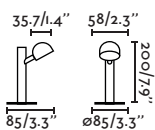

Brot 200
Yembarastudio

IP65 incl. 355° IP68 CONNECTOR

NEW

75572 NEW ● Black 105,30€

Material	Body Aluminium
Power	7W
Lumen Output	290lm
Light Source	SMD LED 2700K
Class	II
CRI	>80
Voltage (V/Hz)	100V-240V/50-60Hz
Beam angle	80°
Cable	2 MT

Brot 600
Yembarastudio

IP65 incl. 355° IP68 CONNECTOR

NEW

75573 NEW ● Black 112,90€

Material	Body Aluminium
Power	7W
Lumen Output	290lm
Light Source	SMD LED 2700K
Class	II
CRI	>80
Voltage (V/Hz)	100V-240V/50-60Hz
Beam angle	80°
Cable	2 MT

Spike
266