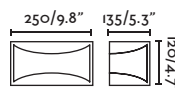

Negus

IP54 IK10

70696

● Grey 55,20€

Material	Body Aluminium
	Diff Opal PC
Light Source	1 E27 max. 15W
Bulb incl.	No
Recom. Bulb	17463
Class	I

Bonn

IP44 IK06

70697

● Dark Grey 72,30€

Material	Body Aluminium
	Diff Opal PC
Light Source	1 E27 max. 15W
Bulb incl.	No
Recom. Bulb	17463
Class	I