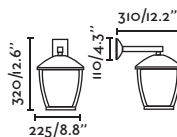

75000

● Dark Grey + Opal 167,40€

Material	Body Aluminium
	Diff Opal PC
Light Source	1 E27 max. 15W
Bulb incl.	No
Recom. Bulb	17463
Class	I

Post
142

Beacon
142