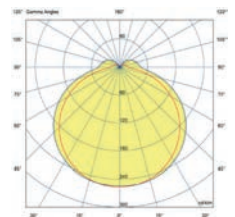

Fred 200

IP65 IK10 incl. SEA SIDE SUITABLE

- 70663 ● Dark Grey 34,80€
- 70664 ● Matt White 34,80€

Material	Body ABS Diff Opal PC
Power	7W
Lumen Output	400lm
Light Source	SMD LED 3000K
Class	II
CRI	>80
Voltage (V/Hz)	220V-240V/50-60Hz

Fred 245

IP65 IK10 incl. SEA SIDE SUITABLE

- 70667 ● Dark Grey 54,60€
- 70668 ● Matt White 54,60€

Material	Body ABS Diff Opal PC
Power	11W
Lumen Output	600lm
Light Source	SMD LED 3000K
Class	II
CRI	>80
Voltage (V/Hz)	220V-240V/50-60Hz