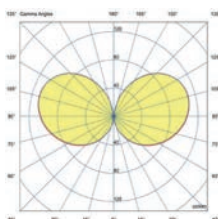

Orwell camera

IP54 incl. DIM DIM

75701 Dark Grey + Opal **349,65€**

Material	Body Aluminium
	Diff Opal PC
Power	13W
Lumen Output	480lm
Light Source	SMD LED
Dimmable W	4w 95lm / 13w 480lm
Dimmable K	3000 - 6500K
Class	I
CRI	>80
Voltage (V/Hz)	220V-240V/50-60Hz

Kila

IP65

71743 Dark Grey + Transparent **126,90€**

71744 Dark Grey + Smoked **156,90€**

71745 Dark Grey + Amber **156,90€**

Material	Body Aluminium
	Diff Transparent Glass
Light Source	1 E27 max. 15W
Bulb incl.	No
Recom. Bulb	17463
Class	I

Beacon
134

Ceiling
338