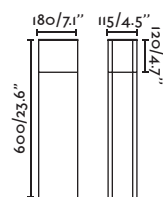

Datna 300
Àlex & Manel Llusca

IP44 SEA SIDE SUITABLE

74441 ●● Dark Grey + Opal 122,90€

Material	Body Aluminium
	Diff Opal PC
Light Source	1 E27 max. 15W
Bulb incl.	No
Recom. Bulb	17463
Class	I

Datna 600
Àlex & Manel Llusca

IP44 IK05

74442 ●● Dark Grey + Opal 167,60€

Material	Body Aluminium
	Diff Opal PC
Light Source	1 E27 max. 15W
Bulb incl.	No
Recom. Bulb	17463
Class	I

Wall
374