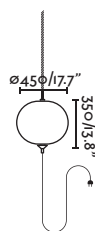

Saigon out R55 portable
Nahtrang

Saigon out R45 portable
Nahtrang

Saigon out R17 portatil
Nahtrang

Material	Body Aluminium
	Shade PEMD
Light Source	1 E27 max. 15W
Bulb incl.	No
Recom. Bulb	17463
Class	II
Cable	3 MT

*Rope not included

Material	Body Aluminium
	Shade PEMD
Light Source	1 E27 max. 15W
Bulb incl.	No
Recom. Bulb	17463
Class	II
Cable	3 MT

*Rope not included

Material	Body Aluminium
	Shade PEMD
Light Source	1 E27 max. 15W
Bulb incl.	No
Recom. Bulb	17463
Class	II
Cable	3 MT

*Rope not included