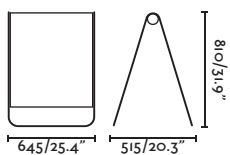

Cadaques
Faro Lab

IP44 incl.

- 71242 Dark Grey + Beige **267,70€**
- 71243 Dark Grey + Blue **267,70€**

Material	Body Aluminium
	Diff Opal PC
	Shade Textilene
Power	18W
Lumen Output	500lm
Light Source	SMD LED 2700K
Class	II
CRI	>80
Voltage (V/Hz)	100V-240V/50-60Hz
Cable	3 MT

2.5mts. cable extension accessory	
71244	17,50€