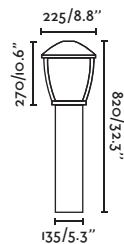

75003

● Dark Grey 262,10€

Material	Body Aluminium
	Diff Opal PC
Light Source	1 E27 max. 15W
Bulb incl.	No
Recom. Bulb	17463
Class	I

Material	Body Aluminium
	Diff Opal PC
Light Source	1 E27 max. 15W
Bulb incl.	No
Recom. Bulb	17463
Class	I

Material	Body Aluminium
	Diff Opal PC
Light Source	1 E27 max. 15W
Bulb incl.	No
Recom. Bulb	17463
Class	I

Wall
386