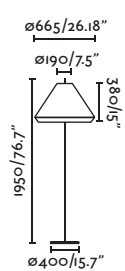

Saigon out C100
Nahtrang

IP44

NEW MATERIAL

- 71569-10 ●● Dark Grey + Beige 1.008,00€
- 71569-12 NEW ●● Dark Grey + Green 1.008,00€
- 71569-14 NEW ●● Dark Grey + Ochre 1.008,00€

Saigon out 1950 C70
Nahtrang

IP44

NEW MATERIAL

- 71569-09 ●● Dark Grey + Beige 762,00€
- 71569-11 NEW ●● Dark Grey + Green 762,00€
- 71569-13 NEW ●● Dark Grey + Ochre 762,00€

Saigon out 1200 C70
Nahtrang

IP44

NEW MATERIAL

- 71575-09 ●● Dark Grey + Beige 750,50€
- 71575-11 NEW ●● Dark Grey + Green 750,50€
- 71575-13 NEW ●● Dark Grey + Ochre 750,50€

Material	Body Aluminium+Concrete
	Diff PEMD
	Shade PP
Light Source	1 E27 max. 15W
Bulb incl.	No
Recom. Bulb	17463
Class	II
Cable	2 MT

Material	Body Aluminium
	Diff Opal PEMD
	Shade PP
Light Source	1 E27 max. 15W
Bulb incl.	No
Recom. Bulb	17463
Class	II
Cable	2 MT

Material	Body Aluminium
	Diff Opal PEMD
	Shade PP
Light Source	1 E27 max. 15W
Bulb incl.	No
Recom. Bulb	17463
Class	II
Cable	2 MT