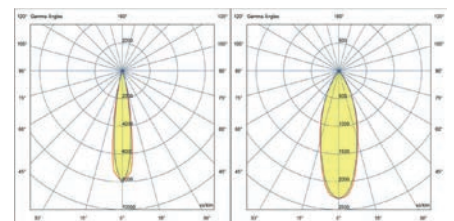

Andy

IP65

71613 Satin Gold 94,50€

Material	Body Steel
	Diff Transparent PC
Light Source	1 GU10 max. 5W
Bulb incl.	No
Recom. Bulb	97685327
Class	I
Cable	2 MT

Plom

IP64

incl. 90

70913 Dark Grey 137,90€

Material	Body Aluminium
	Diff Transparent PMMA
Power	8,5W
Lumen Output	635lm
Light Source	COB LED 3000K
Dimmable W	200lm / 635lm
Class	I
CRI	>80
Voltage (V/Hz)	100V-240V/50-60Hz
Beam angle	18-45°
Cable	0.3 MT

Projector
246