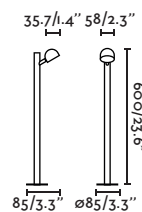

Brot 200
Yembarastudio

IP65 incl. 355° IP68 CONNECTOR

NEW

75572 NEW ● Black 105,30€

Material	Body Aluminium
Power	7W
Lumen Output	290lm
Light Source	SMD LED 2700K
Class	II
CRI	>80
Voltage (V/Hz)	100V-240V/50-60Hz
Beam angle	80°
Cable	2 MT

Brot 600
Yembarastudio

IP65 incl. 355° IP68 CONNECTOR

NEW

75573 NEW ● Black 112,90€

Material	Body Aluminium
Power	7W
Lumen Output	290lm
Light Source	SMD LED 2700K
Class	II
CRI	>80
Voltage (V/Hz)	100V-240V/50-60Hz
Beam angle	80°
Cable	2 MT

Spike
266