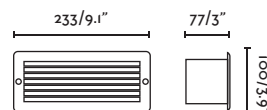

Recessed box	
71482	8,55€
<b>Material</b>	<b>Body</b> PVC

Liso and Esca, offers a convenient option with replaceable lamp, allowing the flexibility to easily select and modify both wattage and color temperature according to the chosen lamp.