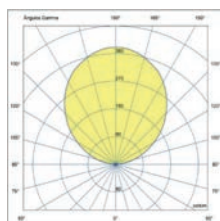

Crosby

IP67 IK08 incl. SEA SIDE SUITABLE incl.

70459N ● Satin Stainless 113,00€

Material	Body Stainless steel 316L+Aluminium Diff Opal Glass
Power	1W
Lumen Output	13lm
Light Source	SMD LED 3000K
Class	I
CRI	>80
Voltage (V/Hz)	120V-240V/50-60Hz
Beam angle	120°
Cut out	ø80

Crosby 24V

IP67 IK08 no incl. SEA SIDE SUITABLE incl.

70453 ● Satin Stainless 115,60€

Material	Body Stainless steel 316L+Aluminium Diff Opal Glass
Power	0,7W
Lumen Output	77lm
Light Source	SMD LED 3000K
Class	III
CRI	>80
Voltage (V/Hz)	24V DC/50-60Hz
Beam angle	120°
Cut out	ø80
Recom. Driver	98324006

*Drivers info pag. 554

Curtis

IP67 IK08 incl. SEA SIDE SUITABLE incl.

70462N ● Satin Stainless 121,40€

Material	Body Aluminium Diff Transparent Glass
Power	2W
Lumen Output	180lm
Light Source	COB LED 3000K
Class	I
CRI	>80
Voltage (V/Hz)	100V-240V/50-60Hz
Cut out	ø80