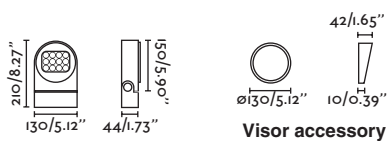

Visor accessory

71770V ● Dark Grey 25,60€

Material **Body** Aluminium