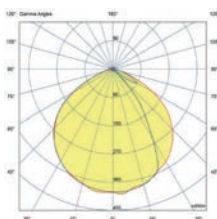

Portable  
64

Floor  
64

outdoor

Surface