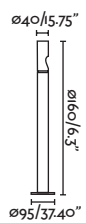

Bezel

IP65 IK06 incl. IP68 CONNECTOR

70247

● Matt Black 161,40€

Material	Body Aluminium
	Diff Transparent Glass
Power	8W
Lumen Output	349lm
Light Source	COB LED 2700K
Class	I
CRI	90
Voltage (V/Hz)	220V-240V/50-60Hz

Floor
288