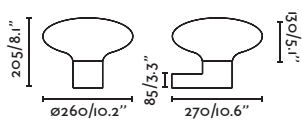

Blubs
Estudi Ribaudí

IP44

74432A-03 ● Dark Grey + Opal 106,70€

Material	Body Aluminium
	Diff Opal PMMA
Light Source	1 E27 max. 15W
Bulb incl.	No
Recom. Bulb	17437
Class	I

Muffin
Àlex & Manel Llusà

IP44

74432A-04 ● Dark Grey + Opal 98,40€

Material	Body Aluminium
	Diff Opal PMMA
Light Source	1 E27 max. 15W
Bulb incl.	No
Recom. Bulb	17437
Class	I