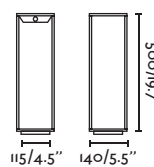

Soleil

IP54 IK07 incl. PIR solar

70785 ● Dark Grey 194,90€

Material	Body Aluminium Diff Opal PMMA
Power	2W
Lumen Output	140lm
Light Source	SMD LED 3000K
Class	III
CRI	>80
	7h Charge Max. 3h Worktime

Saura

IP54 incl. PIR solar

70774 ● Dark Grey 166,30€

Material	Body Aluminium Diff Opal PC
Power	2W
Lumen Output	225lm
Light Source	SMD LED 3000K
Class	III
CRI	>80
Beam angle	180°
	8h Charge Max. 2,5h Worktime