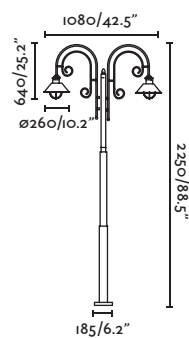

Nautica 1L

IP33

71116 ● Rust Brown 551,90€

Material	Body Steel
	Diff Transparent Glass
Light Source	1 E27 max. 15W
Bulb incl.	No
Recom. Bulb	17463
Class	I

Nautica 2L

IP33

71117 ● Rust Brown 700,00€

Material	Body Steel
	Diff Transparent Glass
Light Source	2 E27 max. 15W
Bulb incl.	No
Recom. Bulb	17463
Class	I

Nautica 3L

IP33

71118 ● Rust Brown 811,30€

Material	Body Steel
	Diff Transparent Glass
Light Source	3 E27 max. 15W
Bulb incl.	No
Recom. Bulb	17463
Class	I