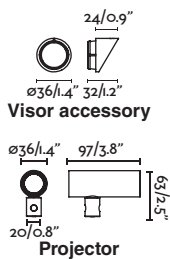

## Visor accessory

- 75714-2 ● Black 5,20€

Material	Body PC
----------	---------

Beacon  
78

Tree  
236

Spike  
262

Suspended  
304

**Balic**  
Yembarastudio