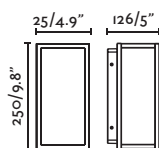

70850 ● Black 159,80€

Material	Body Aluminium
Power	7W
Lumen Output	265lm
Light Source	SMD LED 2700K
Class	I
CRI	>80
Voltage (V/Hz)	220V-240V/50-60Hz

Portable
62