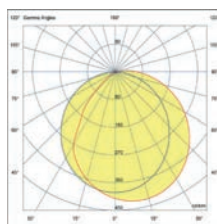

Soleil

IP54 IK07 incl. PIR solar

70785 ● Dark Grey 194,90€

Material	Body Aluminium Diff Opal PMMA
Power	2W
Lumen Output	140lm
Light Source	SMD LED 3000K
Class	III
CRI	>80
	7h Charge Max. 3h Worktime

Saura

IP54 incl. PIR solar

70774 ● Dark Grey 166,30€

Material	Body Aluminium Diff Opal PC
Power	2W
Lumen Output	225lm
Light Source	SMD LED 3000K
Class	III
CRI	>80
Beam angle	180°
	8h Charge Max. 2,5h Worktime