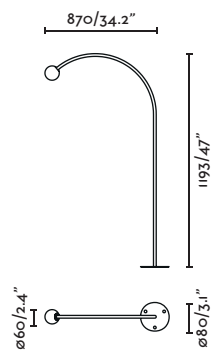

Cuca 1193 24V
Faro Lab

IP65 IK06 no incl.

24V DC

75559 ● Black 179,90€

Material	Body Stainless steel
	Diff Opal Glass
Power	3W
Lumen Output	154lm
Light Source	COB LED 2700K
Class	III
CRI	>90
Voltage (V/Hz)	24V DC
Recom. Driver	98324026
Cable	0.5 MT

*Drivers info pag. 554

Cuca 1193
Faro Lab

IP65 IK06 incl. CONNECTOR IP68

75568 ● Black 221,90€

Material	Body Stainless steel
	Diff Opal Glass
Power	3W
Lumen Output	154lm
Light Source	COB LED 2700K
Class	II
CRI	>90
Voltage (V/Hz)	220V-240V/50-60Hz
Cable	0.5 MT