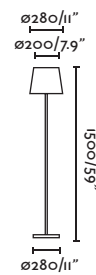

Toc 380

IN
&OUT

- 70775 Matt White 149,80€
- 70776 Matt Black 149,80€
- 70777 Grey 149,80€

Material	Body Aluminium Diff Opal PC
Power	2W
Lumen Output	180lm
Light Source	SMD LED 3000K
Class	III
Battery incl.	Yes 5h Charge Max. 9h Worktime

Toc 1500

IN
&OUT

- 70786 Matt White 355,50€

Material	Body Aluminium Diff Opal PC
Power	5W
Lumen Output	468lm
Light Source	SMD LED 3000K
Class	III
Battery incl.	Yes 9h Charge Max. 9h Worktime

Wall
392