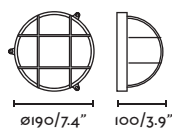

Timon

IP44

70996

Brass 134,10€

Material	Body Brass
	Diff Transparent Glass
Light Source	1 E27 max. 15W
Bulb incl.	No
Recom. Bulb	17463
Class	I

Noray

IP44 IK03

70999

Brass 114,10€

Material	Body Brass
	Diff Transparent Glass
Light Source	1 E27 max. 15W
Bulb incl.	No
Recom. Bulb	17463
Class	I