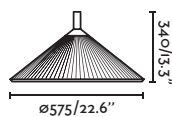

Saigon out R55
Nahtrang

IP44

71584-02 ●● Dark Grey + White 250,20€

Material	Body Aluminium
	Shade PEMD
Light Source	1 E27 max. 15W
Bulb incl.	No
Recom. Bulb	17463
Class	II
Cable	3 MT

Floor
88

Spike
278