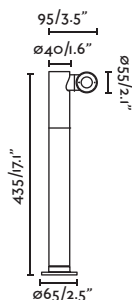

70783

● Dark Grey 133,20€

Material	Body Aluminium Diff Opal Glass
Power	6W
Lumen Output	395lm
Light Source	COB LED 3000K
Class	I
CRI	>80
Voltage (V/Hz)	220V-240V/50-60Hz
Beam angle	30°

Spike
290