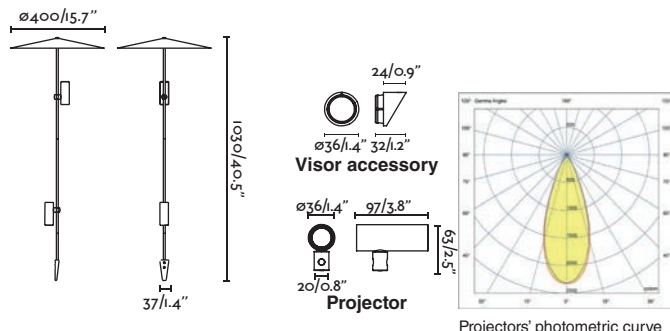

Visor accessory

75714-2 ● Black 5,20€

Material Body PC