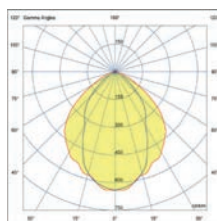

70294 ● Black 145,00€

Material	Body Aluminium Diff Prism Glass
Power	8W
Lumen Output	813/870/896lm
Light Source	SMD LED
Dimmable K	2700 - 3000 - 4000K
Class	I
CRI	>=80
Voltage (V/Hz)	220V-240V/50-60Hz

2700K

3000K

4000K

Beacon
118