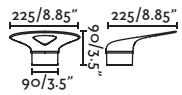

Lotus
Estudi Ribaudí

IP65 IK08 incl.

- 71222 Matt White **160,40€**
- 71223 Dark Grey **160,40€**

Material	Body Aluminium Diff Opal PC
Power	18W
Lumen Output	1700lm
Light Source	SMD LED 3000K
Class	I
CRI	>80
Voltage (V/Hz)	100V-240V/50-60Hz