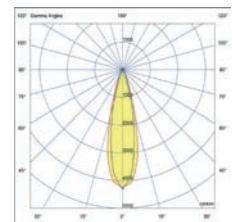

Slot 200 spike
Lucid Product Design

IP65 IK08 incl.

70037 ● Black 157,80€

Material	Body Aluminium
	Diff Transparent Glass
Power	13W
Lumen Output	750lm
Light Source	COB LED 3000K
Class	I
CRI	>80
Voltage (V/Hz)	100V-240V/50-60Hz
Beam angle	28°
Cable	1.5 MT

Visor accessory	
70039 ● Black 16,80€	
Material	Body Aluminium

Slot 500 spike
Lucid Product Design

IP65 IK08 incl.

70038 ● Black 173,20€

Material	Body Aluminium
	Diff Transparent Glass
Power	13W
Lumen Output	750lm
Light Source	COB LED 3000K
Class	I
CRI	>80
Voltage (V/Hz)	100V-240V/50-60Hz
Beam angle	28°
Cable	1.5 MT

Visor accessory	
70039 ● Black 16,80€	
Material	Body Aluminium