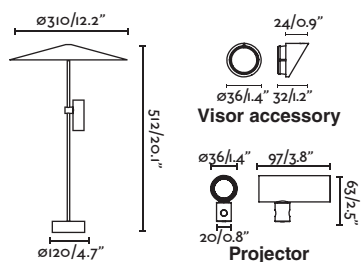

Visor accessory

75714-2 ● Black 5,20€

Material Body PC