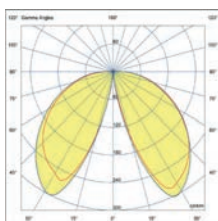

# Twist

**Design** Estudi Ribaudí

Turn outdoor lighting upside down. Twist is your choice. It is original, fresh and fun and creates an effect of lights and shadows on the surfaces where it is located.