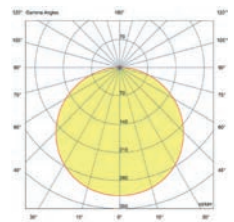

Anga 240

IP44 IK03 incl.

- 72352 ● White 135,90€
- 72353 ● Dark Grey 135,90€

Material	Body Concrete
	Diff Opal White PMMA
Power	18W
Lumen Output	1300lm
Light Source	SMD LED 2700K
Class	I
CRI	>80
Voltage (V/Hz)	220V-240V/50-60Hz

Anga 295

IP44 IK03 incl.

- 72354 ● White 162,50€
- 72355 ● Dark Grey 162,50€

Material	Body Concrete
	Diff Opal White PMMA
Power	24W
Lumen Output	1794lm
Light Source	SMD LED 2700K
Class	I
CRI	>80
Voltage (V/Hz)	220V-240V/50-60Hz