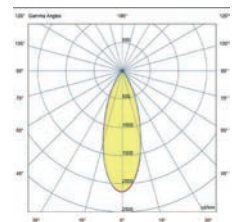

Visor accessory

71771V ● Dark Grey 35,80€

Material **Body** Aluminium