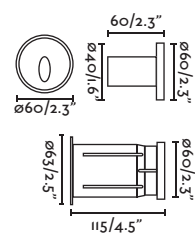

70446 ● Satin Stainless 114,60€

Material	Body Stainless steel 316L+Glass
	Diff Transparent Glass
Power	3W
Lumen Output	80lm
Light Source	COB LED 3000K
Class	III
CRI	>80
Voltage (V/Hz)	24V DC/50-60Hz
Beam angle	40°
Cut out	ø88
Recom. Driver	98324006