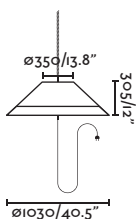

Saigon out W100 portable
Nahrang

71584-08 ●● Dark Grey + Brown 707,60€

Saigon out W70 portable
Nahrang

71584-07 ●● Dark Grey + Brown 516,30€

Saigon out T70 portable
Nahrang

71584-05 ●● Dark Grey + Cream 381,60€

71584-06 ●● Dark Grey + Brown 381,60€

Material	Body Aluminium
	Diff Opal PEMD
	Shade Synthetic wicker
Light Source	1 E27 max. 15W
Bulb incl.	No
Recom. Bulb	17463
Class	II
Cable	3 MT

*Rope not included

Material	Body Aluminium
	Diff Opal PEMD
	Shade Synthetic wicker
Light Source	1 E27 max. 15W
Bulb incl.	No
Recom. Bulb	17463
Class	II
Cable	3 MT

*Rope not included

Material	Body Aluminium
	Diff Opal PEMD
	Shade Textilene
Light Source	1 E27 max. 15W
Bulb incl.	No
Recom. Bulb	17463
Class	II
Cable	3 MT

*Rope not included

Floor
84

Floor
84

Suspended
308

Spike
274

Floor
86

Suspended
308

Spike
274