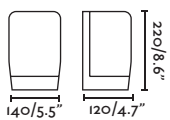

Pol

IP54 incl.

70829 ● Dark Grey 118,90€

Material	Body Aluminium
	Diff Opal PMMA
Power	8W
Lumen Output	550lm
Light Source	SMD LED 3000K
Class	I
CRI	>80
Voltage (V/Hz)	100V-240V/50-60Hz

Mol

IP44

70720 ● Dark Grey 60,10€

Material	Body Aluminium
	Diff Opal PC
Light Source	1 E27 max. 15W
Bulb incl.	No
Recom. Bulb	17463
Class	I