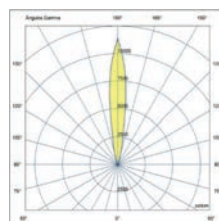

Tras 2L Orientable

71701 ● Matt Black 130,00€

Material	Body Aluminium
	Diff Transparent Glass
Power	4W
Lumen Output	462lm
Light Source	SMD LED 3000K
Class	III
CRI	>=90
Voltage (V/Hz)	24V DC
Beam angle	13°
Cut out	ø82
Recom. Driver	98324020U

*Drivers info pag. 554

Recessed box	
71703	34,00€
Material	Body ABS
Cut out	175x195

Tras 4L

71702 ● Matt Black 122,00€

Material	Body Aluminium
	Diff Transparent Glass
Power	8W
Lumen Output	924lm
Light Source	SMD LED 3000K
Class	III
CRI	>=90
Voltage (V/Hz)	24V DC
Beam angle	13°
Cut out	ø82
Recom. Driver	98324015U

*Drivers info pag. 554

Recessed box	
71703	34,00€
Material	Body ABS
Cut out	175x195

Tras 25L

71716 13° ● Matt Black 339,20€

71717 40° ● Matt Black 332,50€

Material	Body Aluminium+ABS
	Diff Transparent Glass
Power	25W
Lumen Output	2580lm
Light Source	SMD LED 3000K
Class	III
CRI	>=90
Voltage (V/Hz)	24V DC
Cut out	250x235
Recom. Driver	98324030

*Drivers info pag. 554