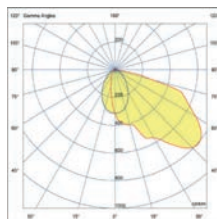

Dart box SQ recessed

- 70276 Black **14,30€**

Material Body PC