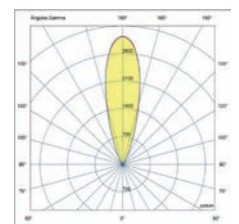

70444

● Satin Stainless 266,80€

Material	Body Stainless steel 316L
	Diff Transparent Glass
Power	5W
Lumen Output	348lm
Light Source	SMD LED 4000K
Class	III
CRI	>80
Voltage (V/Hz)	24V DC
Beam angle	30°
Cut out	ø230
Recom. Driver	98324026

*Drivers info pag. 554