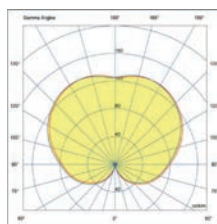

Muga 295

IP55 incl.

75603 ● Dark Grey 164,80€

Material	Body Aluminium Diff Opal PC
Power	11W
Lumen Output	810lm
Light Source	SMD LED 3000K
Class	I
CRI	>80
Voltage (V/Hz)	100V-240V/50-60Hz

Muga 500

IP55 IK10 incl.

75604 ● Dark Grey 185,45€

Material	Body Aluminium Diff Opal PC
Power	11W
Lumen Output	810lm
Light Source	SMD LED 3000K
Class	I
CRI	>80
Voltage (V/Hz)	100V-240V/50-60Hz