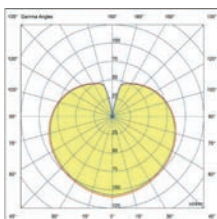

# Saigon

Design Nahtrang

It is characterized by  
simplicity and pure forms.

Saigon out W70  
71575P-07

Saigon out C70 71575P-09

outdoor

Projectors & Spikes

Saigon out 1150 R55  
71575-01