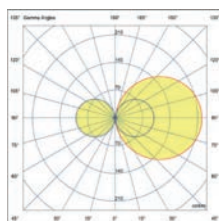

75523

● Dark Grey 165,20€

Material	Body Aluminium
	Diff Opal PMMA
Power	8W
Lumen Output	350lm
Light Source	SMD LED 4000K
Class	I
CRI	>80
Voltage (V/Hz)	220V-240V/50-60Hz