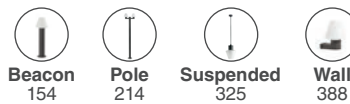

Muffin 259
Àlex & Manel Llusca

IP44

74433S-04 ●● Dark Grey + Opal 99,70€

Material	Body Aluminium
	Diff Opal PMMA
Light Source	1 E27 max. 15W
Bulb incl.	No
Recom. Bulb	17437
Class	I

Mistu 310
Faro Lab

IP44

74433S-02 ●● Dark Grey + Opal 86,90€

Material	Body Aluminium
	Diff Opal PMMA
Light Source	1 E27 max. 15W
Bulb incl.	No
Recom. Bulb	17437
Class	I