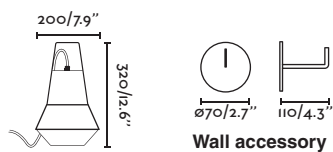

Wall accessory

71556 ● Black 20,50€

Material **Body** Aluminium