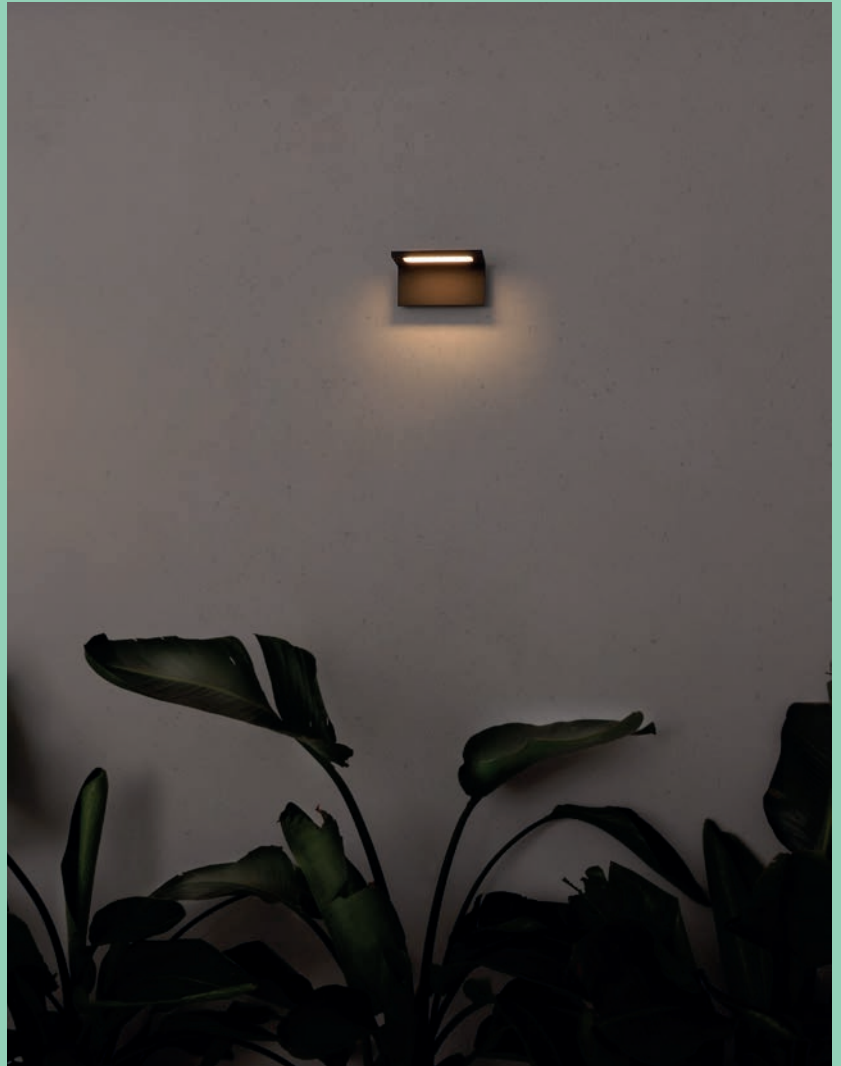

outdoor

Surface

Ele 74419