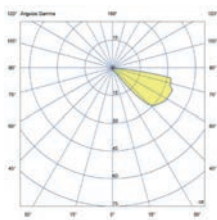

Grant SQ

IP65

IK10

SEA SIDE
SUITABLE

70655

● Dark Grey 42,50€

Material	Body ABS
	Diff Transparent PC
Power	1W
Lumen Output	65lm
Light Source	SMD LED 3000K
Class	II
CRI	>80
Voltage (V/Hz)	100V-240V/50-60Hz
Beam angle	120°

Grant R

IP65

IK10

SEA SIDE
SUITABLE

70656

● Dark Grey 42,50€

Material	Body ABS
	Diff Transparent PC
Power	1W
Lumen Output	65lm
Light Source	SMD LED 3000K
Class	II
CRI	>80
Voltage (V/Hz)	100V-240V/50-60Hz
Beam angle	120°

Path

IP44

IK06

70501

● Matt White 105,50€

70508

● Dark Grey 105,50€

Material	Body Aluminium
	Diff Transparent PC
Power	9W
Lumen Output	390lm
Light Source	SMD LED 3000K
Class	I
CRI	>80
Voltage (V/Hz)	100V-240V/50-60Hz