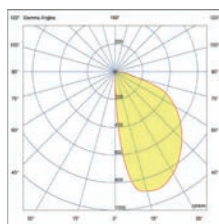

Soun 105

IP65 IK06
incl. incl.

- 70833 ● Dark Grey 99,70€
- 70834 ● Matt White 99,70€

Material	Body Aluminium
	Diff Transparent Glass
Power	4,5W
Lumen Output	280lm
Light Source	SMD LED 3000K
Class	I
CRI	>80
Voltage (V/Hz)	100V-240V/50-60Hz
Beam angle	120°
Cut out	220x95

Soun 193

IP65 IK06
incl. incl.

- 70900 ● Dark Grey 130,80€
- 70901 ● Matt White 130,80€

Material	Body Aluminium
	Diff Transparent Glass
Power	8W
Lumen Output	630lm
Light Source	SMD LED 3000K
Class	I
CRI	>80
Voltage (V/Hz)	100V-240V/50-60Hz
Beam angle	120°
Cut out	183x225