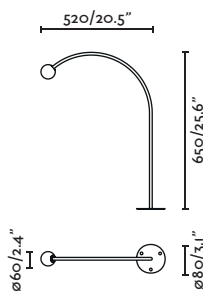

Cuca 650 24V
Faro Lab

IP65 IK06 no incl.

Cuca 650
Faro Lab

IP65 IK06 incl. CONNECTOR IP68

24V DC

Material	Body Stainless steel
	Diff Opal Glass
Power	3W
Lumen Output	154lm
Light Source	COB LED 2700K
Class	III
CRI	>90
Voltage (V/Hz)	24V DC
Recom. Driver	98324026
Cable	0.5 MT

*Drivers info pag. 554

Material	Body Stainless steel
	Diff Opal Glass
Power	3W
Lumen Output	154lm
Light Source	COB LED 2700K
Class	II
CRI	>90
Voltage (V/Hz)	220V-240V/50-60Hz
Cable	0.5 MT