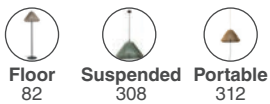

Saigon out C70
Nahtrang

IP44

NEW MATERIAL

- 71575P-09 ● Dark Grey + Beige 635,60€
- 71575P-11 NEW ● Dark Grey + Green 635,60€
- 71575-13 NEW ● Dark Grey + Ochre 750,50€

Material	Body Aluminium
	Diff Opal PEMD
	Shade PP
Light Source	1 E27 max. 15W
Bulb incl.	No
Recom. Bulb	17463
Class	II
Cable	2 MT

Saigon out W70
Nahtrang

IP44

- 71575P-07 ● Dark Grey + Brown 543,50€

Material	Body Aluminium
	Diff Opal PEMD
	Shade Synthetic wicker
Light Source	1 E27 max. 15W
Bulb incl.	No
Recom. Bulb	17463
Class	II
Cable	2 MT

Saigon out T70
Nahtrang

IP44

- 71575P-05 ● Dark Grey + Cream 408,80€
- 71575P-06 ● Dark Grey + Brown 408,80€

Material	Body Aluminium
	Diff Opal PEMD
	Shade Textilene
Light Source	1 E27 max. 15W
Bulb incl.	No
Recom. Bulb	17463
Class	II
Cable	2 MT