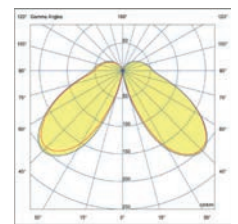

Plim 1

IP65 IK08 incl.

71299 ● Dark Grey 142,20€

Material	Body Aluminium
	Diff Transparent PC
Power	10W
Lumen Output	508lm
Light Source	SMD LED 3000K
Class	I
CRI	>80
Voltage (V/Hz)	100V-240V/50-60Hz

Plim 2

IP65 IK08 incl.

71300 ● Dark Grey 142,20€

Material	Body Aluminium
	Diff Opal PC
Power	10W
Lumen Output	400lm
Light Source	SMD LED 3000K
Class	I
CRI	>80
Voltage (V/Hz)	100V-240V/50-60Hz

Plim 3

IP65 IK08 incl.

71301 ● Dark Grey 142,20€

Material	Body Aluminium
	Diff Transparent PC
Power	10W
Lumen Output	478lm
Light Source	SMD LED 3000K
Class	I
CRI	>80
Voltage (V/Hz)	100V-240V/50-60Hz