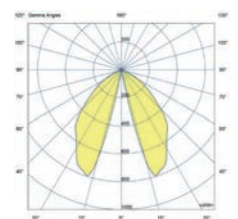

Totem 285
Roger Vancells

IP55 IK06 incl. SEA SIDE SUITABLE IP68 CONNECTOR

- 75550 2700K ● Grey Cement **282,90€**
- 75551 3000K ● Grey Cement **282,80€**

Material	Body Concrete
Power	6,5W
Lumen Output	307lm [2700K] 370lm [3000K]
Light Source	SMD LED
Class	II
CRI	>=80
Voltage (V/Hz)	220V-240V/50-60Hz

Totem 611
Roger Vancells

IP55 IK06 incl. SEA SIDE SUITABLE IP68 CONNECTOR

- 75552 2700K ● Grey Cement **367,60€**
- 75553 3000K ● Grey Cement **367,60€**

Material	Body Concrete
Power	6,5W
Lumen Output	307lm [2700K] 370lm [3000K]
Light Source	SMD LED
Class	II
CRI	>=80
Voltage (V/Hz)	220V-240V/50-60Hz