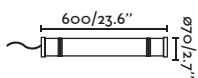

Scuba 600

IP66 IK10 incl.

75750 Chrome 178,20€

Material	Body Stainless steel 316L
	Diff Opal PC
Power	20W
Lumen Output	3200lm
Light Source	SMD LED 3000K
Class	I
CRI	>80
Voltage (V/Hz)	100V-240V/50-60Hz
Beam angle	120°
Cable	3 MT

Scuba 1200

IP66 IK10 incl.

75751 Chrome 255,70€

Material	Body Stainless steel 316L
	Diff Opal PC
Power	36W
Lumen Output	5760lm
Light Source	SMD LED 3000K
Class	I
CRI	>80
Voltage (V/Hz)	100V-240V/50-60Hz
Beam angle	120°
Cable	3 MT

Suspended
320