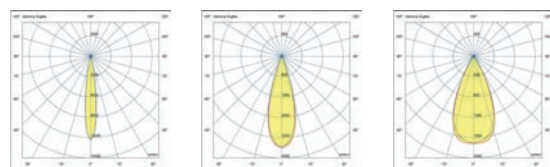

Puk 58

IP65 IK06 incl. SEA SIDE SUITABLE

Material	Body Aluminium
	Diff Transparent Glass
Power	4,5W
Light Source	COB LED
Class	I
CRI	>80
Voltage (V/Hz)	220V-240V/50-60Hz

Family	Finish	Color T°	Beam Angle
75304- Puk Ceiling ø58 4.5W	1 White	2 2700K	1 15°
	2 Black	3 3000K	2 30°
			3 50°

Example: 75304-132 Puk downlight Ø58 white 3000K 30°

15°

30°

50°

Option	Color T°	CRI	Power	Lumen Output	Beam Angle
75304	2700K	80	4.5W	355lm / 407lm / 417lm	15° / 30° / 50°
	3000K			377lm / 433lm / 444lm