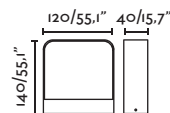

Alp 130

IP54 incl.

74450 ● Dark Grey 132,40€

Material	Body Aluminium Diff Opal PC
Power	8W
Lumen Output	350lm
Light Source	SMD LED 3000K
Class	I
CRI	>80
Voltage (V/Hz)	100V-240V/50-60Hz

Axel

IP65 IK07 incl.

71273 ● Dark Grey 87,20€

Material	Body Aluminium Diff Transparent Glass
Power	6W
Lumen Output	360lm
Light Source	COB LED 3000K
Class	I
CRI	>80
Voltage (V/Hz)	220V-240V/50-60Hz