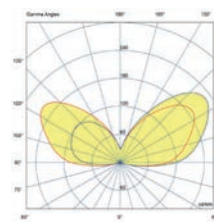

Kane 1

IP67 IK08 no incl. SEA SIDE SUITABLE
incl.

70660 3000K ● Satin Stainless 36,90€
70660W 2700K ● Satin Stainless 36,90€

Material	Body Stainless steel 316L Diff Opal Glass
Power	3W
Lumen Output	120lm
Light Source	COB LED
Class	III
CRI	>80
Voltage (V/Hz)	24V DC/50-60Hz
Beam angle	120°
Cut out	ø40
Recom. Driver	98324006
Resistance (Kg)	1000Kg

*Drivers info pag. 554

Kane 2

IP67 IK08 no incl. SEA SIDE SUITABLE
incl.

70661 3000K ● Satin Stainless 38,20€
70661W 2700K ● Satin Stainless 38,20€

Material	Body Stainless steel 316L Diff Opal Glass
Power	3W
Lumen Output	120lm
Light Source	COB LED
Class	III
CRI	>80
Voltage (V/Hz)	24V DC/50-60Hz
Beam angle	120°
Cut out	ø40
Recom. Driver	98324006
Resistance (Kg)	1000Kg

*Drivers info pag. 554

Kane 3

IP67 IK08 no incl. SEA SIDE SUITABLE
incl.

70662 3000K ● Satin Stainless 39,90€
70662W 2700K ● Satin Stainless 39,90€

Material	Body Stainless steel 316L Diff Opal Glass
Power	3W
Lumen Output	120lm
Light Source	COB LED
Class	III
CRI	>80
Voltage (V/Hz)	24V DC/50-60Hz
Beam angle	120°
Cut out	ø40
Recom. Driver	98324006
Resistance (Kg)	1000Kg

*Drivers info pag. 554