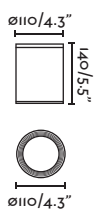

Olot

IP44

- 71372 Matt White 30,60€
- 71374 Dark Grey 30,60€

Material	Body Aluminium Diff Transparent Glass
Light Source	1 GU10 max. 8W
Bulb incl.	No
Recom. Bulb	97685327
Class	I

Tasa

IP44 IK06

- 70806 Dark Grey 54,30€
- 70821 Matt White 54,30€

Material	Body Aluminium Diff Transparent Glass
Light Source	1 E27 max. 15W
Bulb incl.	No
Recom. Bulb	97687127
Class	I