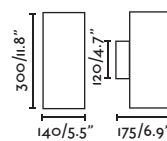

Thon 1L

IP55 IK06 incl.

70283 ● Dark Grey 258,60€

Material	Body Aluminium Diff Opal Glass
Power	15W
Lumen Output	825lm
Light Source	COB LED 3000K
Class	I
CRI	>80
Voltage (V/Hz)	220V-240V/50-60Hz
Beam angle	18°

Thon 2L

IP55 IK06 incl.

70284 ● Dark Grey 305,10€

Material	Body Aluminium Diff Opal Glass
Power	2x15W
Lumen Output	2x769lm
Light Source	COB LED 3000K
Class	I
CRI	>80
Voltage (V/Hz)	220V-240V/50-60Hz
Beam angle	18°