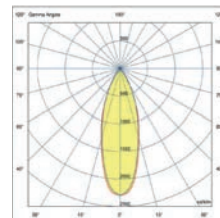

70912 ● Dark Grey 135,60€

Material	Body Aluminium Diff PMMA
Power	8,5W
Lumen Output	635lm
Light Source	COB LED 3000K
Class	I
CRI	>80
Voltage (V/Hz)	100V-240V/50-60Hz
Beam angle	18-45°

Spike
298