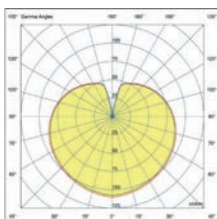

Cuca 650 24V
Faro Lab

IP65 IK06 no incl.

Cuca 650
Faro Lab

IP65 IK06 incl. CONNECTOR IP68

24V DC

Material	Body Stainless steel
	Diff Opal Glass
Power	3W
Lumen Output	154lm
Light Source	COB LED 2700K
Class	III
CRI	>90
Voltage (V/Hz)	24V DC
Recom. Driver	98324026
Cable	0.5 MT

*Drivers info pag. 554

Material	Body Stainless steel
	Diff Opal Glass
Power	3W
Lumen Output	154lm
Light Source	COB LED 2700K
Class	II
CRI	>90
Voltage (V/Hz)	220V-240V/50-60Hz
Cable	0.5 MT