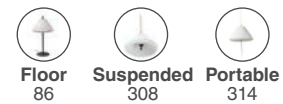

Saigon out C70
Nahtrang

IP44

NEW MATERIAL

- 71575P-09 ● Dark Grey + Beige 635,60€
- 71575P-11 NEW ● Dark Grey + Green 635,60€
- 71575-13 NEW ● Dark Grey + Ochre 750,50€

Material	Body Aluminium
	Diff Opal PEMD
	Shade PP
Light Source	1 E27 max. 15W
Bulb incl.	No
Recom. Bulb	17463
Class	II
Cable	2 MT

Saigon out W70
Nahtrang

IP44

- 71575P-07 ● Dark Grey + Brown 543,50€

Material	Body Aluminium
	Diff Opal PEMD
	Shade Synthetic wicker
Light Source	1 E27 max. 15W
Bulb incl.	No
Recom. Bulb	17463
Class	II
Cable	2 MT

Saigon out T70
Nahtrang

IP44

- 71575P-05 ● Dark Grey + Cream 408,80€
- 71575P-06 ● Dark Grey + Brown 408,80€

Material	Body Aluminium
	Diff Opal PEMD
	Shade Textilene
Light Source	1 E27 max. 15W
Bulb incl.	No
Recom. Bulb	17463
Class	II
Cable	2 MT