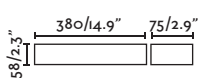

Doro 220

IP65 IK07 incl.

- 71900 ● Matt White **106,50€**
- 71901 ● Dark Grey **106,55€**
- 71902 ● Rust Brown **106,50€**
- 71899 ● Teak **149,50€**

Material	Body Aluminium Diff Prism Glass
Power	2x6,5W
Lumen Output	2x500lm
Light Source	SMD LED 3000K
Class	I
CRI	>80
Voltage (V/Hz)	220V-240V/50-60Hz

Doro 380

IP65 IK07 incl.

- 71903 ● Matt White **152,40€**
- 71904 ● Dark Grey **152,40€**
- 71905 ● Rust Brown **152,40€**

Material	Body Aluminium Diff Prism Glass
Power	2x10W
Lumen Output	2x900lm
Light Source	SMD LED 3000K
Class	I
CRI	>80
Voltage (V/Hz)	220V-240V/50-60Hz

Doro 500

IP65 IK07 incl.

- 71906 ● Matt White **208,00€**
- 71907 ● Dark Grey **208,00€**
- 71908 ● Rust Brown **208,00€**

Material	Body Aluminium Diff Prism Glass
Power	2x14W
Lumen Output	2x1350lm
Light Source	SMD LED 3000K
Class	I
CRI	>80
Voltage (V/Hz)	220V-240V/50-60Hz