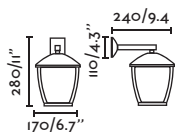

75000

● Dark Grey + Opal 167,40€

Material	Body Aluminium
	Diff Opal PC
Light Source	1 E27 max. 15W
Bulb incl.	No
Recom. Bulb	17463
Class	I

Post
142

Beacon
142