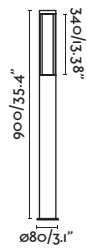

Logar 650

IP54 IK10 incl.

75605 ● Dark Grey 175,50€

Material	Body Aluminium Diff Opal PMMA
Power	12W
Lumen Output	580lm
Light Source	SMD LED 3000K
Class	I
CRI	>80
Voltage (V/Hz)	100V-240V/50-60Hz

Logar 900

IP54 IK10 incl.

75606 ● Dark Grey 263,70€

Material	Body Aluminium Diff Opal PMMA
Power	23W
Lumen Output	1340lm
Light Source	SMD LED 3000K
Class	I
CRI	>80
Voltage (V/Hz)	100V-240V/50-60Hz