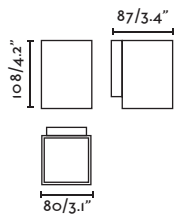

Kov SQ 1L

IP65 IK05 incl. SEA SIDE SUITABLE

Material	Body Aluminium
Power	6W
Light Source	COB LED
Class	I
CRI	>80
Voltage (V/Hz)	220V-240V/50-60Hz

Family	Finish	Color T°	Beam Angle
71792- Kov Squared 1 light	1 White	2 2700K	1 14°
	2 Black	3 3000K	2 22°
			3 30°

Example: 71792-123 Kov Squared 1 light white 2700K 30°