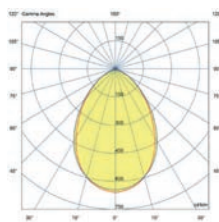

Brot 900
Yembarastudio

IP65 incl.

71253 ● Black 268,00€

Material	Body Aluminium
	Diff Opal Glass
Power	2x6W
Lumen Output	2x290lm
Light Source	SMD LED 2700K
Class	I
CRI	>80
Voltage (V/Hz)	100V-240V/50-60Hz
Beam angle	80°

Brot 1800
Yembarastudio

IP65 incl.

71254 ● Black 431,60€

Material	Body Aluminium
	Diff Opal Glass
Power	3x6W
Lumen Output	3x290lm
Light Source	SMD LED 2700K
Class	I
CRI	>80
Voltage (V/Hz)	100V-240V/50-60Hz
Beam angle	80°