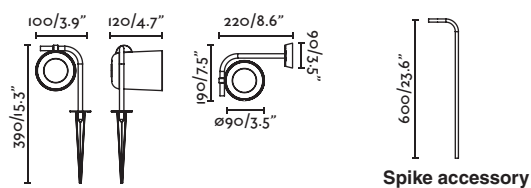

Spike accessory 60cm	
71548	● Matt Black 13,00€
71549	● Beige 13,00€