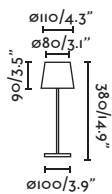

Toc 380

IN
&OUT

- 70775 Matt White 149,80€
- 70776 Matt Black 149,80€
- 70777 Grey 149,80€

Material	Body Aluminium Diff Opal PC
Power	2W
Lumen Output	180lm
Light Source	SMD LED 3000K
Class	III
Battery incl.	Yes 5h Charge Max. 9h Worktime

Toc 1500

IN
&OUT

- 70786 Matt White 355,50€

Material	Body Aluminium Diff Opal PC
Power	5W
Lumen Output	468lm
Light Source	SMD LED 3000K
Class	III
Battery incl.	Yes 9h Charge Max. 9h Worktime

Wall
392