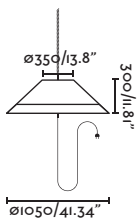

Saigon out C100 portable
Nahtrang

IP44

NEW MATERIAL

- 71584-10 Dark Grey + Beige **719,40€**
- 71584-12 NEW Dark Grey + Green **719,40€**
- 71584-14 NEW Dark Grey + Ochre **719,40€**

Material	Body Aluminium
	Diff Opal PEMD
	Shade PP
Light Source	1 E27 max. 15W
Bulb incl.	No
Recom. Bulb	17463
Class	II
Cable	3 MT

*Rope not included

Saigon out C70 portable
Nahtrang

IP44

NEW MATERIAL

- 71584-09 Dark Grey + Beige **608,40€**
- 71584-11 NEW Dark Grey + Green **608,40€**
- 71584-13 NEW Dark Grey + Ochre **608,40€**

Material	Body Aluminium
	Diff Opal PEMD
	Shade PP
Light Source	1 E27 max. 15W
Bulb incl.	No
Recom. Bulb	17463
Class	II
Cable	3 MT

*Rope not included