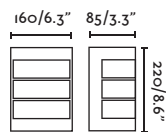

Cela

IP54

72280

● Satin Stainless 47,40€

Cela stripped

IP54

72281

● Satin Stainless 47,40€

Fedon

IP54

70714

● Satin Stainless 88,20€

Material	Body Stainless steel 304 Diff Opal PC
Light Source	1 E27 max. 15W
Bulb incl.	No
Recom. Bulb	17463
Class	II

Material	Body Stainless steel 304 Diff Opal PC
Light Source	1 E27 max. 15W
Bulb incl.	No
Recom. Bulb	17463
Class	II

Material	Body Stainless steel 304 Diff Opal PC
Light Source	1 E27 max. 15W
Bulb incl.	No
Recom. Bulb	17463
Class	I