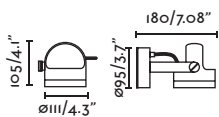

Alfa
Àlex & Manel Llusçà

IP65 incl.

70025 ● Dark Grey 168,20€

Material	Body Aluminium Diff Transparent Glass
Power	13W
Lumen Output	845lm
Light Source	COB LED 3000K
Class	I
CRI	>80
Voltage (V/Hz)	100V-240V/50-60Hz
Beam angle	80°