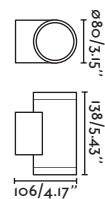

Tond 1L

IP54 IK06 incl.

- 71915 2700K ● Dark Grey 99,90€
- 71916 3000K ● Dark Grey 99,90€

Material	Body Aluminium Diff Transparent Glass
Power	6W
Lumen Output	195lm
Light Source	COB LED
Class	I
CRI	>=80
Voltage (V/Hz)	220V-240V/50-60Hz
Beam angle	50°

Tond 2L

IP54 IK06 incl.

- 71917 2700K ● Dark Grey 116,80€
- 71918 3000K ● Dark Grey 116,80€

Material	Body Aluminium Diff Transparent Glass
Power	2x6W
Lumen Output	2x271lm
Light Source	COB LED
Class	I
CRI	>=80
Voltage (V/Hz)	220V-240V/50-60Hz
Beam angle	50°