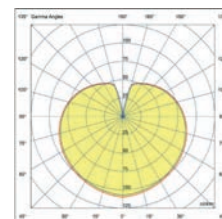

Cuca 650 24V
Faro Lab

IP65 IK06 no incl.

Cuca 650
Faro Lab

IP65 IK06 incl. CONNECTOR IP68

24V DC

Material	Body Stainless steel
	Diff Opal Glass
Power	3W
Lumen Output	154lm
Light Source	COB LED 2700K
Class	III
CRI	>90
Voltage (V/Hz)	24V DC
Recom. Driver	98324026
Cable	0.5 MT

*Drivers info pag. 554

Material	Body Stainless steel
	Diff Opal Glass
Power	3W
Lumen Output	154lm
Light Source	COB LED 2700K
Class	II
CRI	>90
Voltage (V/Hz)	220V-240V/50-60Hz
Cable	0.5 MT