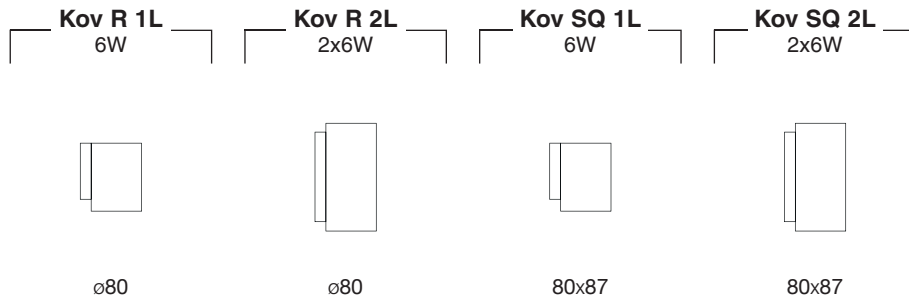

FINISH

- ☐ White
- ☒ Black

COLOR TEMPERATURE

2700K CRI80

3000K CRI80

BEAM ANGLE