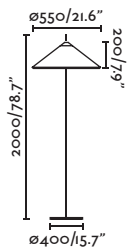

Saigon out 2000 R55
Nahtrang

IP44

Saigon out 1150 R55
Nahtrang

IP44

Saigon out 500 R55
Nahtrang

IP44

Material	Body Aluminium
	Diff Opal PEMD
	Shade PEMD
Light Source	1 E27 max. 15W
Bulb incl.	No
Recom. Bulb	17463
Class	II
Cable	2 MT

Material	Body Aluminium
	Diff Opal PEMD
	Shade PEMD
Light Source	1 E27 max. 15W
Bulb incl.	No
Recom. Bulb	17463
Class	II
Cable	2 MT

Material	Body Aluminium
	Diff Opal PEMD
	Shade PEMD
Light Source	1 E27 max. 15W
Bulb incl.	No
Recom. Bulb	17463
Class	II
Cable	2 MT