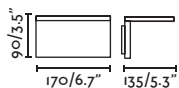

Ele

IP54
incl.

74419 ● Dark Grey 134,10€

Material	Body Aluminium Diff Opal PC
Power	6W
Lumen Output	450lm
Light Source	SMD LED 3000K
Class	I
CRI	>80
Voltage (V/Hz)	220V-240V/50-60Hz
Beam angle	95°

Wood

IP54
incl. 90° 90°

74455 ● Dark Grey + Wood 142,60€

Material	Body Aluminium Diff Opal PC
Power	11W
Lumen Output	600lm
Light Source	SMD LED 3000K
Class	I
CRI	>80
Voltage (V/Hz)	100V-240V/50-60Hz
Beam angle	95°