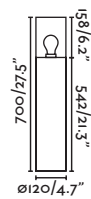

Kila 400

IP65

- 71746 Dark Grey + Transparent **156,90€**
- 71747 Dark Grey + Smoked **237,20€**
- 71748   Dark Grey + Amber **237,20€**

Material	Body Aluminium
	Diff Transparent Glass
Light Source	1 E27 max. 15W
Bulb incl.	No
Recom. Bulb	17463
Class	I

Kila 700

IP65

- 71749 Dark Grey + Transparent **237,20€**
- 71750 Dark Grey + Smoked **297,30€**
- 71751   Dark Grey + Amber **297,30€**

Material	Body Aluminium
	Diff Transparent Glass
Light Source	1 E27 max. 15W
Bulb incl.	No
Recom. Bulb	17463
Class	I

Ceiling
338

Wall
384