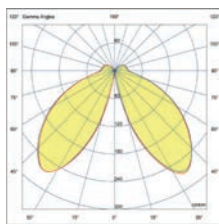

Plim 1

IP65 IK08 incl.

71299 ● Dark Grey 142,20€

Material	Body Aluminium
	Diff Transparent PC
Power	10W
Lumen Output	508lm
Light Source	SMD LED 3000K
Class	I
CRI	>80
Voltage (V/Hz)	100V-240V/50-60Hz

Plim 2

IP65 IK08 incl.

71300 ● Dark Grey 142,20€

Material	Body Aluminium
	Diff Opal PC
Power	10W
Lumen Output	400lm
Light Source	SMD LED 3000K
Class	I
CRI	>80
Voltage (V/Hz)	100V-240V/50-60Hz

Plim 3

IP65 IK08 incl.

71301 ● Dark Grey 142,20€

Material	Body Aluminium
	Diff Transparent PC
Power	10W
Lumen Output	478lm
Light Source	SMD LED 3000K
Class	I
CRI	>80
Voltage (V/Hz)	100V-240V/50-60Hz