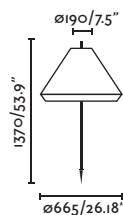

Saigon out C70
Nahtrang

IP44

NEW MATERIAL

- 71575P-09 ● Dark Grey + Beige 635,60€
- 71575P-11 NEW ● Dark Grey + Green 635,60€
- 71575-13 NEW ● Dark Grey + Ochre 750,50€

Material	Body Aluminium
	Diff Opal PEMD
	Shade PP
Light Source	1 E27 max. 15W
Bulb incl.	No
Recom. Bulb	17463
Class	II
Cable	2 MT

Saigon out W70
Nahtrang

IP44

- 71575P-07 ● Dark Grey + Brown 543,50€

Material	Body Aluminium
	Diff Opal PEMD
	Shade Synthetic wicker
Light Source	1 E27 max. 15W
Bulb incl.	No
Recom. Bulb	17463
Class	II
Cable	2 MT

Saigon out T70
Nahtrang

IP44

- 71575P-05 ● Dark Grey + Cream 408,80€
- 71575P-06 ● Dark Grey + Brown 408,80€

Material	Body Aluminium
	Diff Opal PEMD
	Shade Textilene
Light Source	1 E27 max. 15W
Bulb incl.	No
Recom. Bulb	17463
Class	II
Cable	2 MT