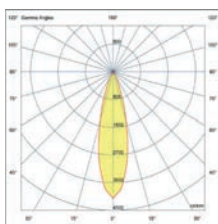

Geiser 130 GU10 Ceiling

IP67 IK08 SEA SIDE SUITABLE 40° no incl.

70304

● Satin Stainless 124,90€

Material	Body Stainless steel 316L+Aluminium
	Diff Transparent Glass
Light Source	1 GU10 max. 8W
Bulb incl.	No
Recom. Bulb	17324
Class	I
Cut out	ø116