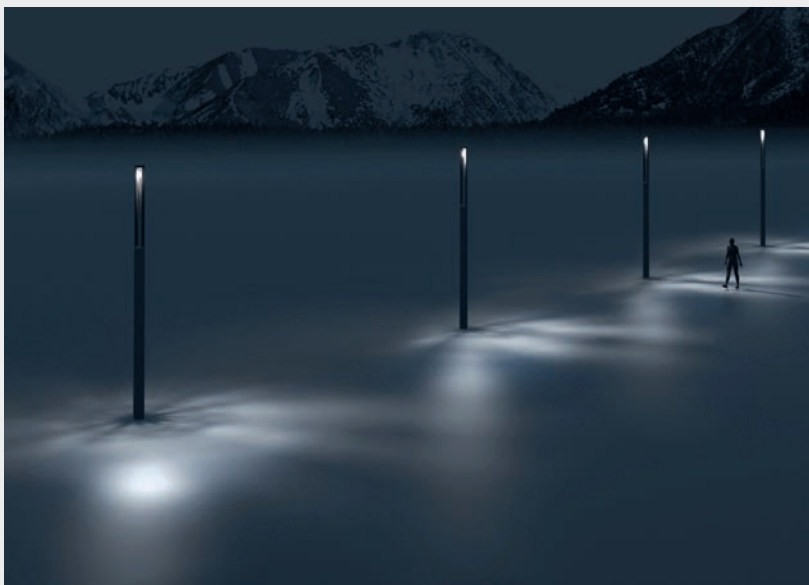

Screen 3700

Estudi Ribaudi

IP65 CRI90 IK10 Driver incl. optional CASAMBI

Body Aluminium
Diff Transparent Polycarbonate

COB LED
MacAdam Steps
Risk Group
Lumen maintenance
Heat dissipation

VOSSLOH-SCHWABE
2
1
L90 B10 up to 89.000h
Tested at high ambient temperature

	Power	Light Source	CCT	Lumen Output	Voltage (V/Hz)	Lens	
751300	38W	2661lm	COB LED	2700K	100V-240V/50-60Hz	360°	1.621,48€
751300C	38W	2661lm	COB LED	2700K	220V-240V/50-60Hz	360°	1.729,37€
751300D	38W	2661lm	COB LED	2700K	220V-240V/50-60Hz	360°	1.662,99€
751301	38W	2145lm	COB LED	2700K	100V-240V/50-60Hz	360° WIDE	1.621,48€
751301C	38W	2145lm	COB LED	2700K	220V-240V/50-60Hz	360° WIDE	1.729,37€
751301D	38W	2145lm	COB LED	2700K	220V-240V/50-60Hz	360° WIDE	1.662,99€
751302	38W	1656lm	COB LED	2700K	100V-240V/50-60Hz	180°	1.630,54€
751302C	38W	1656lm	COB LED	2700K	220V-240V/50-60Hz	180°	1.738,54€
751302D	38W	1656lm	COB LED	2700K	220V-240V/50-60Hz	180°	1.672,15€
751310	38W	2661lm	COB LED	3000K	100V-240V/50-60Hz	360°	1.621,48€
751310C	38W	2661lm	COB LED	3000K	220V-240V/50-60Hz	360°	1.729,37€
751310D	38W	2661lm	COB LED	3000K	220V-240V/50-60Hz	360°	1.662,99€
751311	38W	2145lm	COB LED	3000K	100V-240V/50-60Hz	360° WIDE	1.621,48€
751311C	38W	2145lm	COB LED	3000K	220V-240V/50-60Hz	360° WIDE	1.729,37€
751311D	38W	2145lm	COB LED	3000K	220V-240V/50-60Hz	360° WIDE	1.662,99€
751312	38W	1656lm	COB LED	3000K	100V-240V/50-60Hz	180°	1.630,54€
751312C	38W	1656lm	COB LED	3000K	220V-240V/50-60Hz	180°	1.738,54€
751312D	38W	1656lm	COB LED	3000K	220V-240V/50-60Hz	180°	1.672,15€
751320	38W	2661lm	COB LED	4000K	100V-240V/50-60Hz	360°	1.621,48€
751320C	38W	2661lm	COB LED	4000K	220V-240V/50-60Hz	360°	1.729,37€
751320D	38W	2661lm	COB LED	4000K	220V-240V/50-60Hz	360°	1.662,99€
751321	38W	2145lm	COB LED	4000K	100V-240V/50-60Hz	360° WIDE	1.621,48€
751321C	38W	2145lm	COB LED	4000K	220V-240V/50-60Hz	360° WIDE	1.729,37€
751321D	38W	2145lm	COB LED	4000K	220V-240V/50-60Hz	360° WIDE	1.662,99€
751322	38W	1656lm	COB LED	4000K	100V-240V/50-60Hz	180°	1.630,54€
751322C	38W	1656lm	COB LED	4000K	220V-240V/50-60Hz	180°	1.738,54€
751322D	38W	1656lm	COB LED	4000K	220V-240V/50-60Hz	180°	1.672,15€

STANDARD Driver incl.

*DALI option

professional led applications

*CASAMBI option

professional led applications

VOSSLOH-SCHWABE

mA 1050mA
V 100-240V
Hz 50-60Hz
Power factor 0.90
Low ripple <30%
Lifetime 50000h

Overload protection
Short-circuit protection
Overheating protection
SELV (Safety Extra Low Voltage)

TCI

mA 1050mA
V 220-240V
Hz 50-60Hz
Power factor 0.95
Low ripple <3%
Lifetime 50000h

DALI-2 dimmable
PUSH SWITCH compatible
Overload protection
Short-circuit protection
Overheating protection
SELV (Safety Extra Low Voltage)

TCI

mA 1050mA
V 220-240V
Hz 50-60Hz
Power factor 0.95
Low ripple <3%
Lifetime 50000h

DALI-2 dimmable
PUSH SWITCH compatible
Overload protection
Short-circuit protection
Overheating protection
SELV (Safety Extra Low Voltage)

outdoor

Floor

Simulation Screen 751312
38W
3000K
Optics 360°
Luminares interdistance 10mt.