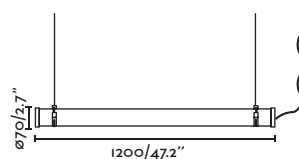

Canopy accessory

75755 Matt Black 25,00€

Material Body Aluminium