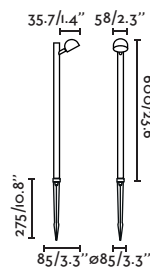

Brot 200
Yembarastudio

IP65 incl. 355° IP68 CONNECTOR

NEW

75570 ● Black 93,60€

Material	Body Aluminium
Power	7W
Lumen Output	290lm
Light Source	SMD LED 2700K
Class	II
CRI	>80
Voltage (V/Hz)	100V-240V/50-60Hz
Beam angle	80°
Cable	2 MT

Brot 600
Yembarastudio

IP65 incl. 355° IP68 CONNECTOR

NEW

75571 ● Black 103,50€

Material	Body Aluminium
Power	7W
Lumen Output	290lm
Light Source	SMD LED 2700K
Class	II
CRI	>80
Voltage (V/Hz)	100V-240V/50-60Hz
Beam angle	80°
Cable	2 MT