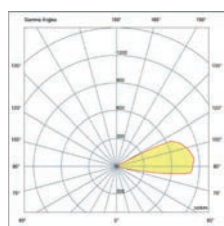

Loth 1L

IP67 IK10 incl.

70285 ● Matt Black 113,90€

Material	Body Aluminium Diff Opal PC
Power	6W
Lumen Output	210lm
Light Source	COB LED 3000K
Class	I
CRI	>80
Voltage (V/Hz)	220V-240V/50-60Hz
Resistance (Kg)	2000Kg

Loth 2L

IP67 IK10 incl.

70286 ● Matt Black 124,90€

Material	Body Aluminium Diff Opal PC
Power	11,5W
Lumen Output	406lm
Light Source	COB LED 3000K
Class	I
CRI	>80
Voltage (V/Hz)	220V-240V/50-60Hz
Resistance (Kg)	2000Kg

Loth 4L

IP67 IK10 incl.

70287 ● Matt Black 140,60€

Material	Body Aluminium Diff Opal PC
Power	13,5W
Lumen Output	472lm
Light Source	COB LED 3000K
Class	I
CRI	>80
Voltage (V/Hz)	220V-240V/50-60Hz
Resistance (Kg)	2000Kg