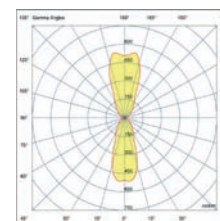

70405

● Satin Stainless 110,50€

70406

● Satin Stainless 124,10€

Material	Body Stainless steel 316L Diff Opal PMMA
Power	2x4,5W
Lumen Output	2x400lm
Light Source	SMD LED 3000K
Class	I
CRI	>80
Voltage (V/Hz)	220V-240V/50-60Hz

Material	Body Stainless steel 316L Diff Opal PMMA
Power	2x8W
Lumen Output	2x325lm
Light Source	SMD LED 3000K
Class	I
CRI	>80
Voltage (V/Hz)	220V-240V/50-60Hz