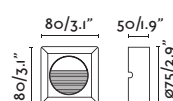

Racing

IP44 IK08 incl. incl.

70403 ● Dark Grey 37,60€

Material	Body Aluminium Diff Transparent PC
Power	1W
Lumen Output	30lm
Light Source	SMD LED 4000K
Class	II
CRI	>80
Voltage (V/Hz)	220V-240V/50-60Hz
Beam angle	45°
Cut out	ø76

Carter

IP44 IK08 incl. incl.

70402 ● Dark Grey 37,60€

Material	Body Aluminium Diff Transparent PC
Power	1W
Lumen Output	30lm
Light Source	SMD LED 4000K
Class	II
CRI	>80
Voltage (V/Hz)	220V-240V/50-60Hz
Beam angle	45°
Cut out	ø76