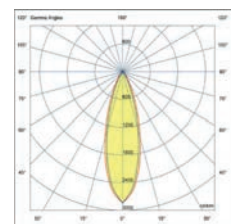

Spy 145

IP65 IK05 incl. 350°

70787 ● Dark Grey 130,80€

Material	Body Aluminium+PC
	Diff Opal Glass
Power	6W
Lumen Output	395lm
Light Source	COB LED 3000K
Class	I
Voltage (V/Hz)	220V-240V/50Hz
Beam angle	30°
Cable	2 MT

Spy 435

IP65 IK05 incl. 350°

70788 ● Dark Grey 159,90€

Material	Body Aluminium+PC
	Diff Opal Glass
Power	6W
Lumen Output	395lm
Light Source	COB LED 3000K
Class	I
Voltage (V/Hz)	220V-240V/50Hz
Beam angle	30°
Cable	2 MT