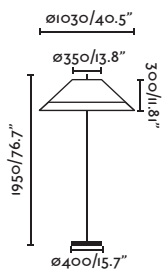

Saigon out W100
Nahtrang

IP44

71569-08 ●● Dark Grey + Brown 996,20€

Saigon out 1950 W70
Nahtrang

IP44

71569-07 ●● Dark Grey + Brown 669,90€

Saigon out 1200 W70
Nahtrang

IP44

71575-07 ●● Dark Grey + Brown 658,40€

Material	Body Aluminium+Concrete
	Diff Opal PEMD
	Shade Synthetic wicker
Light Source	1 E27 max. 15W
Bulb incl.	No
Recom. Bulb	17463
Class	II
Cable	2 MT

Material	Body Aluminium
	Diff Opal PEMD
	Shade Synthetic wicker
Light Source	1 E27 max. 15W
Bulb incl.	No
Recom. Bulb	17463
Class	II
Cable	2 MT

Material	Body Aluminium
	Diff Opal PEMD
	Shade Synthetic wicker
Light Source	1 E27 max. 15W
Bulb incl.	No
Recom. Bulb	17463
Class	II
Cable	2 MT

Portable
314

Spike
274

Suspended
308

Portable
314