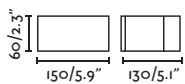

Alp 130

IP54 incl.

74450 ● Dark Grey 132,40€

Material	Body Aluminium Diff Opal PC
Power	8W
Lumen Output	350lm
Light Source	SMD LED 3000K
Class	I
CRI	>80
Voltage (V/Hz)	100V-240V/50-60Hz

Axel

IP65 IK07 incl.

71273 ● Dark Grey 87,20€

Material	Body Aluminium Diff Transparent Glass
Power	6W
Lumen Output	360lm
Light Source	COB LED 3000K
Class	I
CRI	>80
Voltage (V/Hz)	220V-240V/50-60Hz