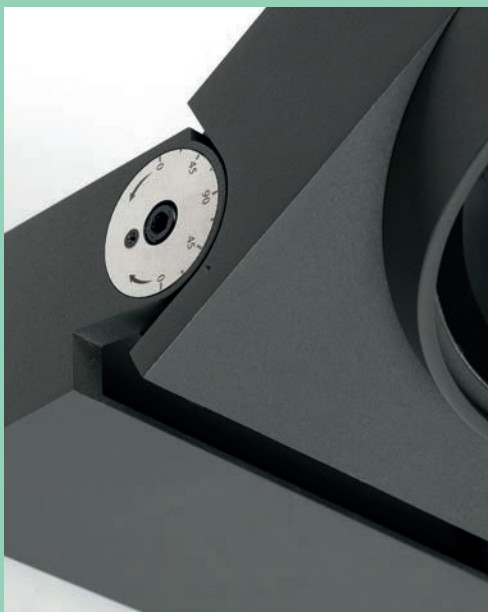

Goniometer