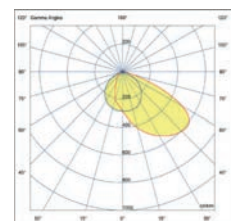

Nat

IP65 IK06 incl. incl.

- 70271 ● Matt White **96,80€**
- 70638 ● Dark Grey **96,80€**

Material	Body Aluminium
	Diff Transparent PC
Power	8W
Lumen Output	330lm
Light Source	SMD LED 3000K
Class	I
CRI	>80
Voltage (V/Hz)	220V-240V/50-60Hz
Cut out	215x65x70

Spark

IP65 IK10 incl. incl.

- 70162 ● Dark Grey **76,60€**
- 70163 ● Matt White **76,60€**

Material	Body Aluminium
	Diff Opal PC
Power	5W
Lumen Output	230lm
Light Source	SMD LED 3000K
Class	I
CRI	>80
Voltage (V/Hz)	100V-240V/50-60Hz
Cut out	95x65