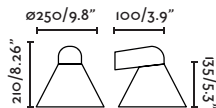

Bronx
Àlex & Manel Llusçà

IP44

- 71194 Brown 48,00€
- 71195 White 48,00€
- 71196 Dark Grey 48,00€

Material	Body Aluminium
	Diff Transparent Glass
Light Source	1 GU10 max. 8W
Bulb incl.	No
Recom. Bulb	97685327
Class	I

Pals
Faro Lab

IP65 IK06

- 70290 Matt White 135,30€
- 70291 Dark Grey 135,30€

Material	Body Aluminium
	Diff Opal Glass
Light Source	1 E27 max. 15W
Bulb incl.	No
Recom. Bulb	17463
Class	I