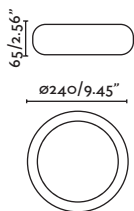

Anga 240

IP44 IK03 incl.

- 72352 ● White 135,90€
- 72353 ● Dark Grey 135,90€

Material	Body Concrete
	Diff Opal White PMMA
Power	18W
Lumen Output	1300lm
Light Source	SMD LED 2700K
Class	I
CRI	>80
Voltage (V/Hz)	220V-240V/50-60Hz

Anga 295

IP44 IK03 incl.

- 72354 ● White 162,50€
- 72355 ● Dark Grey 162,50€

Material	Body Concrete
	Diff Opal White PMMA
Power	24W
Lumen Output	1794lm
Light Source	SMD LED 2700K
Class	I
CRI	>80
Voltage (V/Hz)	220V-240V/50-60Hz