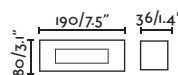

Dart box RCT recessed

- 70281 Black **15,30€**

Material Body PC