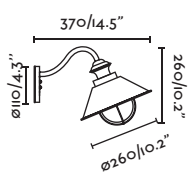

Nautica 310

IP33

71110 ● Rust Brown 91,70€

Nautica 280

IP33

71128 ● Rust Brown 84,30€

Nautica 350

IP33

71129 ● Rust Brown 122,70€

Material	Body Steel
	Diff Transparent Glass
Light Source	1 E27 max. 15W
Bulb incl.	No
Recom. Bulb	17463
Class	I

Material	Body Steel
	Diff Transparent Glass
Light Source	1 E27 max. 15W
Bulb incl.	No
Recom. Bulb	17463
Class	I

Material	Body Steel
	Diff Transparent Glass
Light Source	1 E27 max. 15W
Bulb incl.	No
Recom. Bulb	17463
Class	I