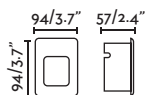

Nase SQ

IP44

- 70395 ● Matt White 49,90€
- 70398 ● Dark Grey 49,90€

Material	Body Aluminium
	Diff Transparent PC
Power	3W
Lumen Output	100lm
Light Source	SMD LED 3000K
Class	II
CRI	>80
Voltage (V/Hz)	220V-240V/50-60Hz
Beam angle	120°
Cut out	92x87

Nase RCT

IP44

- 70396 ● Matt White 52,80€
- 70399 ● Dark Grey 52,80€

Material	Body Aluminium
	Diff Transparent PC
Power	3W
Lumen Output	100lm
Light Source	SMD LED 3000K
Class	II
CRI	>80
Voltage (V/Hz)	220V-240V/50-60Hz
Beam angle	120°
Cut out	132x90