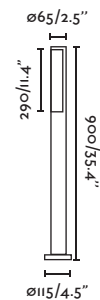

75523

● Dark Grey 165,20€

Material	Body Aluminium
	Diff Opal PMMA
Power	8W
Lumen Output	350lm
Light Source	SMD LED 4000K
Class	I
CRI	>80
Voltage (V/Hz)	220V-240V/50-60Hz