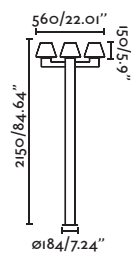

Mistu 2L
Faro Lab

IP44

74435F2-02 ● Dark Grey + Opal 458,20€

Material	Body Aluminium
	Diff Opal PMMA
Light Source	2 E27 max. 15W
Bulb incl.	No
Recom. Bulb	17437
Class	I

Mistu 3L
Faro Lab

IP44

74436F3-02 ● Dark Grey + Opal 552,50€

Material	Body Aluminium
	Diff Opal PMMA
Light Source	3 E27 max. 15W
Bulb incl.	No
Recom. Bulb	17437
Class	I

Post
152

Beacon
154

Suspended
325

Wall
388