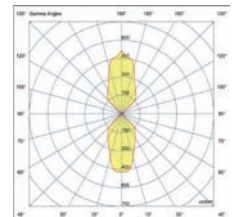

Lace

IP54 IK06 incl.

70811 ● Dark Grey 118,30€

Bruc

IP54 IK10 incl.

70828 ● Dark Grey 163,80€

Ling

IP54 IK06 incl.

70812 ● Dark Grey 118,30€

70813 ● Matt White 118,30€

Material	Body Aluminium Diff Transparent Glass
Power	2x3W
Lumen Output	2x158lm
Light Source	COB LED 4000K
Class	I
CRI	>80
Voltage (V/Hz)	100V-240V/50-60Hz
Beam angle	110°

Material	Body Aluminium Diff Opal Glass
Power	13W
Lumen Output	830lm
Light Source	SMD LED 3000K
Class	I
CRI	>80
Voltage (V/Hz)	100V-240V/50-60Hz

Material	Body Aluminium Diff Transparent Glass
Power	2x3W
Lumen Output	2x3150lm
Light Source	COB LED 4000K
Class	I
CRI	>80
Voltage (V/Hz)	100V-240V/50-60Hz
Beam angle	110°