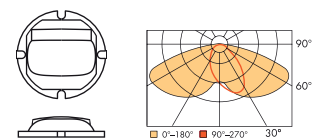

ASSYMETRICAL LENS
Optical efficiency 93%
Optimal installation ratio 4:1
(Pole distance to pole height)