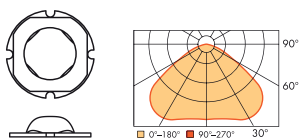

Different optics to choose from

360° LENS
Optical efficiency 97%
Optimal installation ratio 2:1
(Pole distance to pole height)