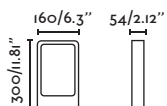

Das 300

IP54 IK09 incl.

75519 ● Dark Grey 160,60€

Material	Body Aluminium
	Diff Transparent Glass
Power	8W
Lumen Output	480lm
Light Source	COB LED 3000K
Class	I
CRI	>80
Voltage (V/Hz)	100V-240V/50-60Hz
Beam angle	180°

Das 650

IP54 IK09 incl.

75520 ● Dark Grey 187,70€

Material	Body Aluminium
	Diff Transparent Glass
Power	8W
Lumen Output	480lm
Light Source	COB LED 3000K
Class	I
CRI	>80
Voltage (V/Hz)	100V-240V/50-60Hz
Beam angle	180°