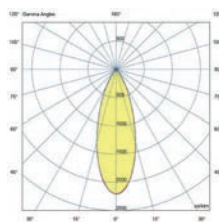

Visor accessory

71770V ● Dark Grey 25,60€

Material **Body** Aluminium