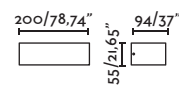

Quart

IP65 incl.

70579

● Dark Grey 272,60€

Material	Body Aluminium Diff Opal Glass
Power	30W
Lumen Output	1200lm
Light Source	SMD LED 3000K
Class	I
CRI	>80
Voltage (V/Hz)	220V-240V/50Hz

Oval

IP65 IK06 incl.

71276

● Dark Grey 110,90€

Material	Body Aluminium Diff Opal Glass
Power	10W
Lumen Output	450lm
Light Source	SMD LED 3000K
Class	I
CRI	>80
Voltage (V/Hz)	100V-240V/50-60Hz