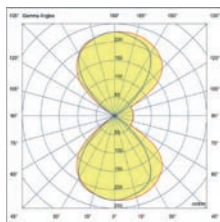

Log

IP54 IK06 incl.

70264 ● Dark Grey 116,80€

Material	Body Aluminium Diff Opal PC
Power	9W
Lumen Output	600lm
Light Source	SMD LED 3000K
Class	I
CRI	>80
Voltage (V/Hz)	220V-240V/50-60Hz

Blind

IP65 IK06 incl.

70267 ● Matt White 126,60€
70268 ● Rust Brown 126,60€
70634 ● Dark Grey 126,60€

Material	Body Aluminium Diff Transparent Glass
Power	2x3W
Lumen Output	2x90lm
Light Source	COB LED 3000K
Class	I
CRI	>80
Voltage (V/Hz)	220V-240V/50-60Hz

Olan

IP65 IK06 incl.

70269 ● Matt White 122,30€
70270 ● Rust Brown 122,30€
70637 ● Dark Grey 122,30€

Material	Body Aluminium Diff Transparent Glass
Power	2x3W
Lumen Output	2x100lm
Light Source	COB LED 3000K
Class	I
CRI	>80
Voltage (V/Hz)	220V-240V/50-60Hz