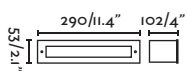

- 71734 2700K ● Satin Stainless **210,60€**
- 71735 3000K ● Satin Stainless **210,60€**

Material	Body Stainless steel 316L
	Diff Opal Glass
Power	6W
Lumen Output	190lm
Light Source	SMD LED
Class	III
CRI	>=90
Voltage (V/Hz)	24V DC
Cut out	310x52
Recom. Driver	98324020U
Resistance (Kg)	1000Kg

*Drivers info pag. 554