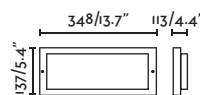

Pol

IP54 incl.

70829 ● Dark Grey 118,90€

Material	Body Aluminium
	Diff Opal PMMA
Power	8W
Lumen Output	550lm
Light Source	SMD LED 3000K
Class	I
CRI	>80
Voltage (V/Hz)	100V-240V/50-60Hz

Mol

IP44

70720 ● Dark Grey 60,10€

Material	Body Aluminium
	Diff Opal PC
Light Source	1 E27 max. 15W
Bulb incl.	No
Recom. Bulb	17463
Class	I