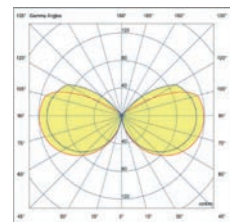

Logar 650

IP54 IK10 incl.

75605 ● Dark Grey 175,50€

Material	Body Aluminium Diff Opal PMMA
Power	12W
Lumen Output	580lm
Light Source	SMD LED 3000K
Class	I
CRI	>80
Voltage (V/Hz)	100V-240V/50-60Hz

Logar 900

IP54 IK10 incl.

75606 ● Dark Grey 263,70€

Material	Body Aluminium Diff Opal PMMA
Power	23W
Lumen Output	1340lm
Light Source	SMD LED 3000K
Class	I
CRI	>80
Voltage (V/Hz)	100V-240V/50-60Hz