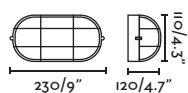

Cabo

IP44 IK05

70998

Brass 114,10€

Borda

IP44

70997

Brass 111,90€

Nahir

IP44

70992

Brass 160,30€

Material	Body Brass
	Diff Transparent Glass
Light Source	1 E27 max. 15W
Bulb incl.	No
Recom. Bulb	17463
Class	I

Material	Body Brass
	Diff Transparent Glass
Light Source	1 E27 max. 15W
Bulb incl.	No
Recom. Bulb	17463
Class	I

Material	Body Brass
	Diff Transparent Glass
Light Source	1 E27 max. 15W
Bulb incl.	No
Recom. Bulb	17463
Class	I