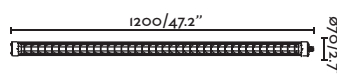

Scuba louver 600

IP65 IK10 incl.

NEW

75756 NEW ● Black 186,90€

Material	Body Aluminium
	Diff Transparent PC
Power	20W
Lumen Output	1280lm
Light Source	SMD LED 2700K
Class	I
CRI	>90
Voltage (V/Hz)	220V-240V/50-60Hz
Beam angle	60°
Cable	1.5 MT

Scuba louver 1200

IP65 IK10 incl.

NEW

75757 NEW ● Black 260,90€

Material	Body Aluminium
	Diff Transparent PC
Power	36W
Lumen Output	1510lm
Light Source	SMD LED 2700K
Class	I
CRI	>90
Voltage (V/Hz)	220V-240V/50-60Hz
Beam angle	60°
Cable	1.5 MT