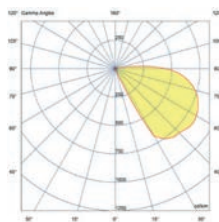

70248

● Matt Black 159,80€

Material	Body Aluminium Diff Transparent Glass
Power	8W
Lumen Output	349lm
Light Source	COB LED 2700K
Class	I
CRI	90
Voltage (V/Hz)	220V-240V/50-60Hz
Cable	1.2 MT

Beacon
184

ø40/15.75"