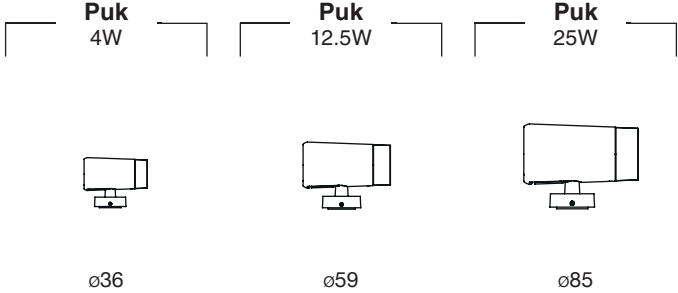

# Puk NEW

PUK is the optimal solution for outdoor lighting that combines aesthetics and technology perfectly. Specially designed for architectural spaces, it is distinguished by its recessed light source, guaranteeing high visual comfort.