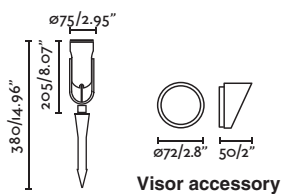

Visor accessory