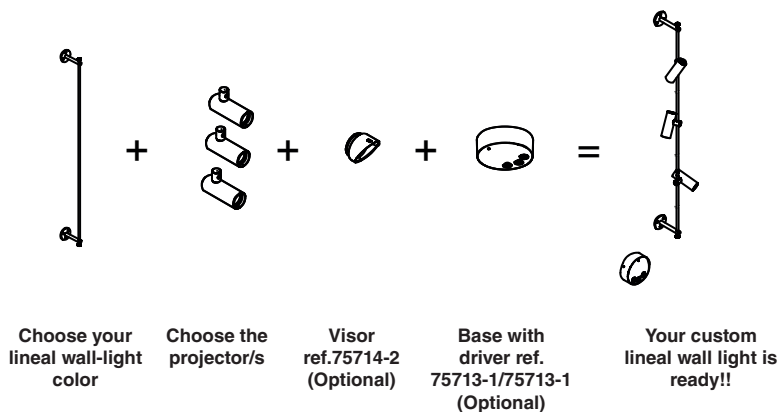

Accesorio aplique/plafón lineal Clap

Faro Lab

Canopy accessory

IP65 incl.

75712-2 ● Black 78,50€
75712-1 ● White 78,50€

75713-2 ● Black 64,80€
75713-1 ● White 64,80€

Material Body Aluminium

Material Body Aluminium

Power 18W

Class I

Voltage (V/Hz) 220V-240V/50-60Hz

*Use with x3 projectors max.

*Use with x3 projectors max.