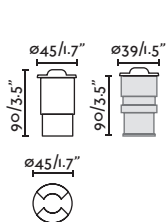

Kane 1

IP67 IK08 no incl. SEA SIDE SUITABLE
incl.

70660 3000K ● Satin Stainless 36,90€
70660W 2700K ● Satin Stainless 36,90€

Material	Body Stainless steel 316L Diff Opal Glass
Power	3W
Lumen Output	120lm
Light Source	COB LED
Class	III
CRI	>80
Voltage (V/Hz)	24V DC/50-60Hz
Beam angle	120°
Cut out	ø40
Recom. Driver	98324006
Resistance (Kg)	1000Kg

*Drivers info pag. 554

Kane 2

IP67 IK08 no incl. SEA SIDE SUITABLE
incl.

70661 3000K ● Satin Stainless 38,20€
70661W 2700K ● Satin Stainless 38,20€

Material	Body Stainless steel 316L Diff Opal Glass
Power	3W
Lumen Output	120lm
Light Source	COB LED
Class	III
CRI	>80
Voltage (V/Hz)	24V DC/50-60Hz
Beam angle	120°
Cut out	ø40
Recom. Driver	98324006
Resistance (Kg)	1000Kg

*Drivers info pag. 554

Kane 3

IP67 IK08 no incl. SEA SIDE SUITABLE
incl.

70662 3000K ● Satin Stainless 39,90€
70662W 2700K ● Satin Stainless 39,90€

Material	Body Stainless steel 316L Diff Opal Glass
Power	3W
Lumen Output	120lm
Light Source	COB LED
Class	III
CRI	>80
Voltage (V/Hz)	24V DC/50-60Hz
Beam angle	120°
Cut out	ø40
Recom. Driver	98324006
Resistance (Kg)	1000Kg

*Drivers info pag. 554