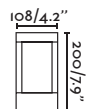

Agra 200

IP55 incl.

NEW
2700K

- 70755 3000K Dark Grey **168,60€**
- 70756 3000K Brown **168,60€**
- 70840 NEW 2700K Dark Grey **168,60€**
- 70841 NEW 2700K Brown **168,60€**

Material	Body Aluminium
	Diff Transparent Glass
Power	9W
Lumen Output	647lm [3000K] 503lm [2700K]
Light Source	COB LED
Class	I
CRI	>80
Voltage (V/Hz)	100V-240V/50-60Hz

Agra 650

IP55 incl.

NEW
2700K

- 70753 3000K Dark Grey **231,60€**
- 70754 3000K Brown **231,60€**
- 70842 NEW 2700K Dark Grey **231,60€**
- 70843 NEW 2700K Brown **231,60€**

Material	Body Aluminium
	Diff Transparent Glass
Power	9W
Lumen Output	647lm [3000K] 503lm [2700K]
Light Source	COB LED
Class	I
CRI	>80
Voltage (V/Hz)	100V-240V/50-60Hz