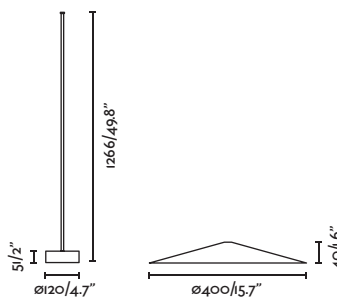

L Clap shade accessory

75706-2 ● Black 84,90€

Material	Body Aluminium
	Shade Aluminium