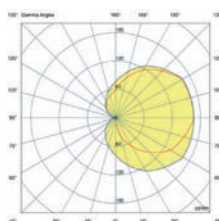

Pol

IP54 incl.

70829 ● Dark Grey 118,90€

Material	Body Aluminium
	Diff Opal PMMA
Power	8W
Lumen Output	550lm
Light Source	SMD LED 3000K
Class	I
CRI	>80
Voltage (V/Hz)	100V-240V/50-60Hz

Mol

IP44

70720 ● Dark Grey 60,10€

Material	Body Aluminium
	Diff Opal PC
Light Source	1 E27 max. 15W
Bulb incl.	No
Recom. Bulb	17463
Class	I