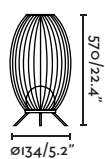

Cage

IP65

Task

IP54

IN
&OUT

75608

● Dark Grey 286,20€

IN
&OUT

70914

● Matt White 164,70€

Material	Body Aluminium Diff Opal PC
Power	12W
Lumen Output	990lm
Light Source	SMD LED 2700K
Class	I
CRI	>=80
Voltage (V/Hz)	220V-240V/50-60Hz
Cable	2 MT

Material	Body Aluminium Diff Opal PC
Power	2W
Lumen Output	263lm
Light Source	SMD LED 3000K
Dimmable W	16lm / 103lm / 263lm
Class	III
CRI	>=80
Voltage (V/Hz)	5V DC
Battery incl.	Yes
	5h Charge Max. 6h Worktime