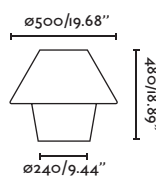

Versus
Pepe Llaudet

IP44

Versus structure S
Pepe Llaudet

Versus structure L
Pepe Llaudet

74423 ● Matt White 210,00€

Material	Body PEMD Diff Matt White
Light Source	1 E27 max. 15W
Bulb incl.	No
Recom. Bulb	17463
Class	II
Cable	3 MT

Material	Body Steel

Material	Body Steel