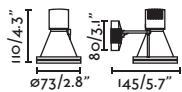

Project 73
Àlex & Manel Llusçà

IP65 IK07 340° 90° 95°

- 71383 ● Grey 64,10€
- 71390 ● Dark Grey 64,10€

Material	Body Aluminium
	Diff Transparent Glass
Light Source	1 GU10 max. 5W
Bulb incl.	No
Recom. Bulb	97685327
Class	I

Project 165
Àlex & Manel Llusçà

IP65 IK07 340° 90° 95°

- 71389 ● Dark Grey 132,80€

Material	Body Aluminium
	Diff Transparent Glass
Light Source	1 E27 PAR38 max. 15W
Bulb incl.	No
Recom. Bulb	17398
Class	I