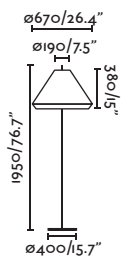

Saigon out 1950 T70
Nahtrang

IP44

- 71569-05 Dark Grey + Cream **535,20€**
- 71569-06 Dark Grey + Brown **535,20€**

Material	Body Aluminium
	Diff Opal PEMD
	Shade Textilene
Light Source	1 E27 max. 15W
Bulb incl.	No
Recom. Bulb	17463
Class	II
Cable	2 MT

Saigon out 1200 T70
Nahtrang

IP44

- 71575-05 Dark Grey + Cream **523,70€**
- 71575-06 Dark Grey + Brown **523,70€**

Material	Body Aluminium
	Diff Opal PEMD
	Shade Textilene
Light Source	1 E27 max. 15W
Bulb incl.	No
Recom. Bulb	17463
Class	II
Cable	2 MT

Spike
274

Suspended
308

Portable
314