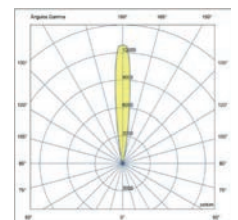

10°

38°

Geiser's orientation system is not only accurate, but also allows the orientation to be adjusted once the product is already installed, providing the flexibility to verify and adjust the desired effect during orientation, ensuring an optimal result tailored to specific needs.