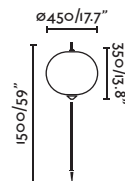

Saigon out 870 R45
Nahtrang

IP44

71576P-04 ●● Dark Grey + White 229,20€

Material	Body Aluminium
	Shade PEMD
Light Source	1 E27 max. 15W
Bulb incl.	No
Recom. Bulb	17463
Class	II
Cable	2 MT

Saigon out 1500 R45
Nahtrang

IP44

71575P-04 ●● Dark Grey + White 258,50€

Material	Body Aluminium
	Shade PEMD
Light Source	1 E27 max. 15W
Bulb incl.	No
Recom. Bulb	17463
Class	II
Cable	2 MT