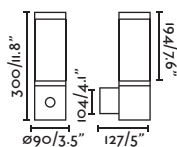

Orwell camera

IP54 incl. DIM DIM

75701 Dark Grey + Opal **349,65€**

Material	Body Aluminium
	Diff Opal PC
Power	13W
Lumen Output	480lm
Light Source	SMD LED
Dimmable W	4w 95lm / 13w 480lm
Dimmable K	3000 - 6500K
Class	I
CRI	>80
Voltage (V/Hz)	220V-240V/50-60Hz

Kila

IP65

71743 Dark Grey + Transparent **126,90€**

71744 Dark Grey + Smoked **156,90€**

71745 Dark Grey + Amber **156,90€**

Material	Body Aluminium
	Diff Transparent Glass
Light Source	1 E27 max. 15W
Bulb incl.	No
Recom. Bulb	17463
Class	I

Beacon
134

Ceiling
338