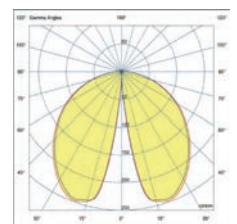

Naya 200

IP54 incl.

71198 ● Dark Grey 110,10€

Material	Body Aluminium
	Diff Transparent PC
Power	8W
Lumen Output	180lm
Light Source	SMD LED 3000K
Class	I
CRI	>80
Voltage (V/Hz)	100V-240V/50-60Hz
Beam angle	120°

Naya 500

IP54 incl.

71199 ● Dark Grey 145,50€

Material	Body Aluminium
	Diff Transparent PC
Power	8W
Lumen Output	180lm
Light Source	SMD LED 3000K
Class	I
CRI	>80
Voltage (V/Hz)	100V-240V/50-60Hz
Beam angle	120°