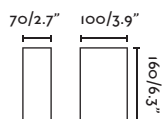

Lace

IP54 IK06 incl.

70811 ● Dark Grey 118,30€

Bruc

IP54 IK10 incl.

70828 ● Dark Grey 163,80€

Ling

IP54 IK06 incl.

70812 ● Dark Grey 118,30€

70813 ● Matt White 118,30€

Material	Body Aluminium Diff Transparent Glass
Power	2x3W
Lumen Output	2x158lm
Light Source	COB LED 4000K
Class	I
CRI	>80
Voltage (V/Hz)	100V-240V/50-60Hz
Beam angle	110°

Material	Body Aluminium Diff Opal Glass
Power	13W
Lumen Output	830lm
Light Source	SMD LED 3000K
Class	I
CRI	>80
Voltage (V/Hz)	100V-240V/50-60Hz

Material	Body Aluminium Diff Transparent Glass
Power	2x3W
Lumen Output	2x3150lm
Light Source	COB LED 4000K
Class	I
CRI	>80
Voltage (V/Hz)	100V-240V/50-60Hz
Beam angle	110°