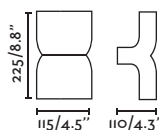

Klamp 1L
Àlex & Manel Llusçà

IP44

Material	Body Aluminium Diff Transparent Glass
Light Source	1 GU10 max. 8W
Bulb incl.	No
Recom. Bulb	97685327
Class	I

Klamp 2L
Àlex & Manel Llusçà

IP44

Material	Body Aluminium Diff Transparent Glass
Light Source	2 GU10 max. 8W
Bulb incl.	No
Recom. Bulb	97685327
Class	I