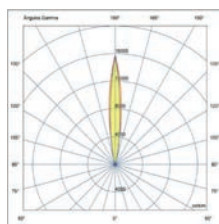

Grund 37

IP67 IK08 no incl. SEA SIDE SUITABLE incl.

- 70733 ● Satin Aluminium **78,70€**
- 70735 ● Anodized Black **78,70€**

Material	Body Stainless steel 316L+Aluminium
	Diff Transparent Glass
Power	2W
Light Source	SMD LED 2700K
Class	III
CRI	>90
Beam angle	15°
Cut out	ø32
Recom. Driver	98310206E
Resistance (Kg)	1000Kg

*Drivers info pag. 554