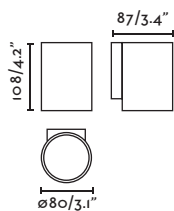

Kov R 1L

IP65 IK05 incl. SEA SIDE SUITABLE

Material	Body Aluminium
Power	6W
Light Source	COB LED
Class	I
CRI	>80
Voltage (V/Hz)	220V-240V/50-60Hz

Family	Finish	Color T°	Beam Angle
71790- Kov Rounded 1 light	1 White	2 2700K 3 3000K	1 14° 2 22° 3 30°
	2 Black		

Example: 71790-222 Kov Rounded black 2700K 22°