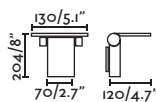

outdoor

Surface

Ele 74419

Wood 74455