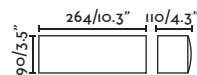

Dragma
Àlex & Manel Llusçà

IP65 incl.

71362L ● Dark Grey 142,50€

Material	Body Aluminium Diff Opal Glass
Power	15W
Lumen Output	500lm
Light Source	SMD LED 3000K
Class	I
CRI	>80
Voltage (V/Hz)	100V-240V/50-60Hz

Ancora
Àlex & Manel Llusçà

IP44

74401 ● Dark Grey 67,30€

Material	Body Aluminium Diff Opal PC
Light Source	1 E27 max. 15W
Bulb incl.	No
Recom. Bulb	17463
Class	I