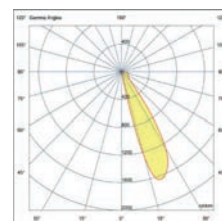

Grada 157

IP54 IK10 incl.

70906 ● Dark Grey **86,70€**
70907 ● Rust Brown **88,30€**

Material	Body Aluminium Diff Opal Glass
Power	3W
Lumen Output	86lm
Light Source	SMD LED 3000K
Class	I
CRI	>80
Voltage (V/Hz)	220V-240V/50-60Hz

Grada 250

IP54 IK10 incl.

70908 ● Dark Grey **111,90€**
70909 ● Rust Brown **114,20€**

Material	Body Aluminium Diff Opal Glass
Power	6W
Lumen Output	208lm
Light Source	SMD LED 3000K
Class	I
CRI	>80
Voltage (V/Hz)	220V-240V/50-60Hz

Grada 600

IP54 IK10 incl.

70910 ● Dark Grey **186,30€**

Material	Body Aluminium Diff Opal Glass
Power	12W
Lumen Output	443lm
Light Source	SMD LED 3000K
Class	I
CRI	>80
Voltage (V/Hz)	220V-240V/50-60Hz