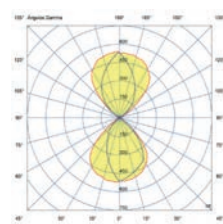

Doro 220

IP65 IK07 incl.

- 71900 ● Matt White **106,50€**
- 71901 ● Dark Grey **106,55€**
- 71902 ● Rust Brown **106,50€**
- 71899 ● Teak **149,50€**

Material	Body Aluminium Diff Prism Glass
Power	2x6,5W
Lumen Output	2x500lm
Light Source	SMD LED 3000K
Class	I
CRI	>80
Voltage (V/Hz)	220V-240V/50-60Hz

Doro 380

IP65 IK07 incl.

- 71903 ● Matt White **152,40€**
- 71904 ● Dark Grey **152,40€**
- 71905 ● Rust Brown **152,40€**

Material	Body Aluminium Diff Prism Glass
Power	2x10W
Lumen Output	2x900lm
Light Source	SMD LED 3000K
Class	I
CRI	>80
Voltage (V/Hz)	220V-240V/50-60Hz

Doro 500

IP65 IK07 incl.

- 71906 ● Matt White **208,00€**
- 71907 ● Dark Grey **208,00€**
- 71908 ● Rust Brown **208,00€**

Material	Body Aluminium Diff Prism Glass
Power	2x14W
Lumen Output	2x1350lm
Light Source	SMD LED 3000K
Class	I
CRI	>80
Voltage (V/Hz)	220V-240V/50-60Hz