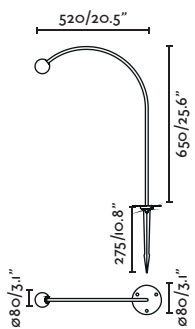

Cuca 650 24V
Faro Lab

IP65 IK06 no incl.

24V DC

Material	Body Stainless steel
	Diff Opal Glass
Power	3W
Lumen Output	154lm
Light Source	COB LED 2700K
Class	III
CRI	>90
Voltage (V/Hz)	24V DC
Recom. Driver	98324026
Cable	0.5 MT

*Drivers info pag. 554

Cuca 650
Faro Lab

IP65 IK06 incl. **IP68 CONNECTOR**

Material	Body Stainless steel
	Diff Opal Glass
Power	3W
Lumen Output	154lm
Light Source	COB LED 2700K
Class	II
CRI	>90
Voltage (V/Hz)	220V-240V/50-60Hz
Cable	0.5 MT