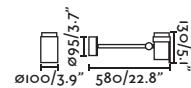

Lit

IP54 IK06 45°

70260 ● Dark Grey 73,80€

Foc 150

IP65 incl. 45°

70156 ● Dark Grey 158,90€

Foc 580

IP65 incl. 0° 45° 45°

70157 ● Dark Grey 169,20€

Material	Body Aluminium
	Diff Transparent Glass
Light Source	1 GU10 max. 8W
Bulb incl.	No
Recom. Bulb	97685327
Class	I

Material	Body Aluminium
	Diff Transparent Glass
Power	16W
Lumen Output	800lm
Light Source	COB LED 3000K
Class	I

Material	Body Aluminium
	Diff Transparent Glass
Power	16W
Lumen Output	800lm
Light Source	COB LED 3000K
Class	I

CRI	>80
Voltage (V/Hz)	220V-240V/50-60Hz
Beam angle	36°

CRI	>80
Voltage (V/Hz)	220V-240V/50-60Hz
Beam angle	36°

Spike 294