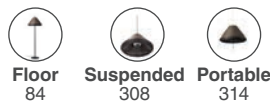

Saigon out C70
Nahtrang

IP44

NEW MATERIAL

- 71575P-09 ● Dark Grey + Beige 635,60€
- 71575P-11 NEW ● Dark Grey + Green 635,60€
- 71575-13 NEW ● Dark Grey + Ochre 750,50€

Material	Body Aluminium
	Diff Opal PEMD
	Shade PP
Light Source	1 E27 max. 15W
Bulb incl.	No
Recom. Bulb	17463
Class	II
Cable	2 MT

Saigon out W70
Nahtrang

IP44

- 71575P-07 ● Dark Grey + Brown 543,50€

Material	Body Aluminium
	Diff Opal PEMD
	Shade Synthetic wicker
Light Source	1 E27 max. 15W
Bulb incl.	No
Recom. Bulb	17463
Class	II
Cable	2 MT

Saigon out T70
Nahtrang

IP44

- 71575P-05 ● Dark Grey + Cream 408,80€
- 71575P-06 ● Dark Grey + Brown 408,80€

Material	Body Aluminium
	Diff Opal PEMD
	Shade Textilene
Light Source	1 E27 max. 15W
Bulb incl.	No
Recom. Bulb	17463
Class	II
Cable	2 MT