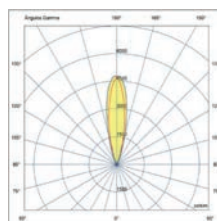

Falls 290 Orientable

IP67 IK09 no incl. incl.

- 71730 25° ● Satin Stainless 279,60€
- 71731 30x60° ● Satin Stainless 279,60€

Material	Body Stainless steel 316L
	Diff Transparent Glass
Power	8W
Lumen Output	672lm
Light Source	SMD LED 3000K
Class	III
CRI	>=90
Voltage (V/Hz)	24V DC
Cut out	310x52
Recom. Driver	98324020U
Resistance (Kg)	1000Kg

*Drivers info pag. 554

Falls 500 Orientable

IP67 IK09 no incl. incl.

- 71732 25° ● Satin Stainless 425,80€
- 71733 30x60° ● Satin Stainless 425,80€

Material	Body Stainless steel 316L
	Diff Transparent Glass
Power	16W
Lumen Output	1367lm
Light Source	SMD LED 3000K
Class	III
CRI	>=90
Voltage (V/Hz)	24V DC
Cut out	520x53
Recom. Driver	98324020U
Resistance (Kg)	1000Kg

*Drivers info pag. 554