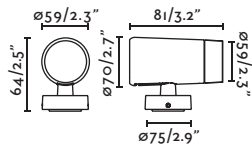

Puk 59

IP65 IK06 incl. SEA SIDE SUITABLE 170° 90°

Material	Body Aluminium
	Diff Transparent Glass
Power	12,5W
Light Source	COB LED
Class	I
CRI	>80
Voltage (V/Hz)	220V-240V/50-60Hz

Family	Finish	Color T°	Beam Angle
75302- Puk Projector ø59	2 Black	2 2700K	1 15°
		3 3000K	2 30°
			3 50°

Example: 75302-223 Puk Ø59 black 2700K 50°