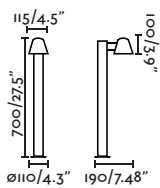

72298

● Dark Grey 155,40€

Material	Body Aluminium
	Diff Transparent Glass
Light Source	1 GU10 max. 5W
Bulb incl.	No
Recom. Bulb	97685327
Class	I

Material	Body Aluminium
	Diff Opal PC
Light Source	1 E27 max. 15W
Bulb incl.	No
Recom. Bulb	17437
Class	I

Material	Body Aluminium
	Diff Opal Glass
Power	7W
Lumen Output	195lm
Light Source	COB LED 3000K
Class	I
CRI	>80
Voltage (V/Hz)	100V-240V/50-60Hz

Wall
462