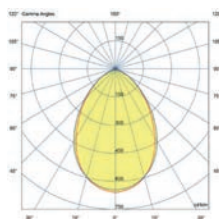

Brot 200
Yembarastudio

IP65 incl. 355° IP68 CONNECTOR

NEW

75570 ● Black 93,60€

Material	Body Aluminium
Power	7W
Lumen Output	290lm
Light Source	SMD LED 2700K
Class	II
CRI	>80
Voltage (V/Hz)	100V-240V/50-60Hz
Beam angle	80°
Cable	2 MT

Brot 600
Yembarastudio

IP65 incl. 355° IP68 CONNECTOR

NEW

75571 ● Black 103,50€

Material	Body Aluminium
Power	7W
Lumen Output	290lm
Light Source	SMD LED 2700K
Class	II
CRI	>80
Voltage (V/Hz)	100V-240V/50-60Hz
Beam angle	80°
Cable	2 MT