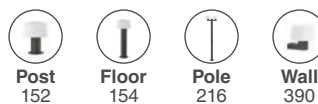

Blubs
Estudi Ribaudí

IP44

74427C-03 ●● Dark Grey + Opal 106,00€

Material	Body Aluminium
	Diff Opal PMMA
Light Source	1 E27 max. 15W
Bulb incl.	No
Recom. Bulb	17437
Class	I

Muffin
Àlex & Manel Llusà

IP44

74427C-04 ●● Dark Grey + Opal 97,70€

Material	Body Aluminium
	Diff Opal PMMA
Light Source	1 E27 max. 15W
Bulb incl.	No
Recom. Bulb	17437
Class	I