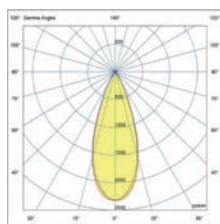

## Visor accessory

- 75714-2 ● Black 5,20€

Material	Body PC
----------	---------

Beacon  
78

Tree  
236

Spike  
262

Suspended  
304

**Balic**  
Yembarastudio