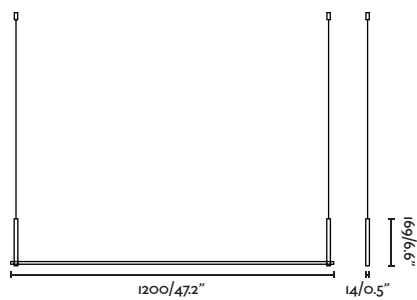

Choose your pendant color

Choose the projector/s

Visor ref.75714-2 (Optional)

Base with driver ref. 75713-1/75713-1 (Optional)

Your custom pendant is ready!!