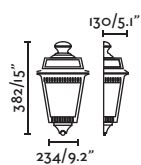

Argot

IP44

71424

● Rust Brown 95,60€

Material	Body Steel
	Diff Transparent Glass
Light Source	1 E27 max. 15W
Bulb incl.	No
Recom. Bulb	17463
Class	I

Dado

IP23

71606

● Rust Brown 38,20€

Material	Body Steel
	Diff Transparent Glass
Light Source	1 E27 max. 15W
Bulb incl.	No
Recom. Bulb	17462
Class	I