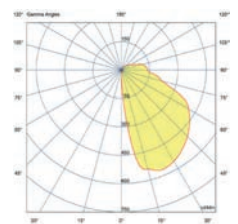

Soun 105

IP65 IK06
incl. incl.

- 70833 ● Dark Grey 99,70€
- 70834 ● Matt White 99,70€

Material	Body Aluminium
	Diff Transparent Glass
Power	4,5W
Lumen Output	280lm
Light Source	SMD LED 3000K
Class	I
CRI	>80
Voltage (V/Hz)	100V-240V/50-60Hz
Beam angle	120°
Cut out	220x95

Soun 193

IP65 IK06
incl. incl.

- 70900 ● Dark Grey 130,80€
- 70901 ● Matt White 130,80€

Material	Body Aluminium
	Diff Transparent Glass
Power	8W
Lumen Output	630lm
Light Source	SMD LED 3000K
Class	I
CRI	>80
Voltage (V/Hz)	100V-240V/50-60Hz
Beam angle	120°
Cut out	183x225