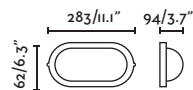

Estay

IP44

- 72010 Matt White 22,10€
- 72011 Matt Black 22,10€

Material	Body Aluminium Diff Opal Glass
Light Source	1 E27 max. 15W
Bulb incl.	No
Recom. Bulb	17463
Class	I

Derby 200

IP44

- 72000 Matt White 20,90€
- 72001 Matt Black 20,90€

Material	Body Aluminium Diff Opal Glass
Light Source	1 E27 max. 15W
Bulb incl.	No
Recom. Bulb	17463
Class	I

Derby 283

IP44

- 72002 Matt White 37,70€

Material	Body Aluminium Diff Opal Glass
Light Source	1 E27 max. 15W
Bulb incl.	No
Recom. Bulb	17463
Class	I