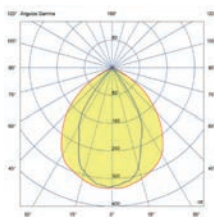

Taima

71388

● Dark Grey 81,30€

Material	Body Aluminium
	Diff Transparent Glass
Power	6W
Lumen Output	310lm
Light Source	COB LED 3000K
Class	I
CRI	>80
Voltage (V/Hz)	220V-240V/50-60Hz
Beam angle	180°

Proa Àlex & Manel Llusçà

IP44

74400

● Dark Grey 52,30€

Material	Body Aluminium
	Diff Transparent Glass
Light Source	1 GU10 max. 8W
Bulb incl.	No
Recom. Bulb	97685327
Class	I