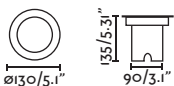

Geiser 130

- 70302 10° ●● Satin Stainless + Matt Black **176,30€**
- 70303 38° ●● Satin Stainless + Matt Black **176,30€**

Material	Body Stainless steel 316L+Aluminium
	Diff Transparent Glass
Power	6,5W
Lumen Output	400lm
Light Source	COB LED 3000K
Class	I
CRI	>80
Voltage (V/Hz)	220V-240V/50-60Hz
Cut out	ø90
Resistance (Kg)	2000Kg

Geiser 180

- 70308 10° ● Satin Stainless **257,60€**
- 70309 38° ● Satin Stainless **257,60€**

Material	Body Stainless steel 316L+Aluminium
	Diff Transparent Glass
Power	12,5W
Lumen Output	1400lm
Light Source	COB LED 3000K
Class	I
CRI	>80
Voltage (V/Hz)	100V-240V/50-60Hz
Cut out	ø165
Resistance (Kg)	2000Kg

10°

38°

10°

38°