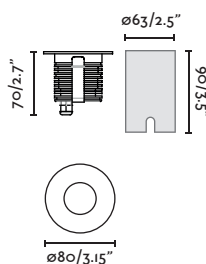

Grund 37

IP67 IK08 no incl. SEA SIDE SUITABLE incl.

- 70733 ● Satin Aluminium **78,70€**
- 70735 ● Anodized Black **78,70€**

Material	Body Stainless steel 316L+Aluminium
	Diff Transparent Glass
Power	2W
Light Source	SMD LED 2700K
Class	III
CRI	>90
Beam angle	15°
Cut out	ø32
Recom. Driver	98310206E
Resistance (Kg)	1000Kg

*Drivers info pag. 554

Grund 80

IP67 IK08 no incl. SEA SIDE SUITABLE incl.

- 70734 ● Satin Aluminium **136,20€**
- 70736 ● Anodized Black **136,20€**

Material	Body Stainless steel 316L+Aluminium
	Diff Transparent Glass
Power	7W
Light Source	COB LED 2700K
Class	III
CRI	>90
Beam angle	36°
Cut out	ø60
Recom. Driver	98310620
Resistance (Kg)	1000Kg

*Drivers info pag. 554