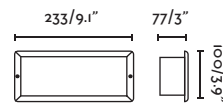

Stripe grid

IP54 IK07 incl.

- 72094 ● Matt White 48,70€
- 72095 ● Dark Grey 48,70€

Material	Body Aluminium Diff Opal PC
Power	5W
Lumen Output	70lm
Light Source	SMD LED 3000K
Class	I
CRI	>80
Voltage (V/Hz)	100V-240V/50-60Hz
Cut out	230x89

Stripe

IP54 IK07 incl. incl.

- 72092 ● Dark Grey 47,80€
- 72093 ● Matt White 47,80€

Material	Body Aluminium Diff Opal PC
Power	5W
Lumen Output	50lm
Light Source	SMD LED 3000K
Class	I
CRI	>80
Voltage (V/Hz)	100V-240V/50-60Hz
Cut out	230x89