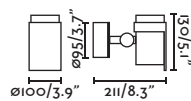

Lit

IP54 IK06 45°

70260 ● Dark Grey 73,80€

Foc 150

IP65 incl. 45°

70156 ● Dark Grey 158,90€

Foc 580

IP65 incl. 0° 45° 45°

70157 ● Dark Grey 169,20€

Material	Body Aluminium
	Diff Transparent Glass
Light Source	1 GU10 max. 8W
Bulb incl.	No
Recom. Bulb	97685327
Class	I

Material	Body Aluminium
	Diff Transparent Glass
Power	16W
Lumen Output	800lm
Light Source	COB LED 3000K
Class	I

Material	Body Aluminium
	Diff Transparent Glass
Power	16W
Lumen Output	800lm
Light Source	COB LED 3000K
Class	I

CRI	>80
Voltage (V/Hz)	220V-240V/50-60Hz
Beam angle	36°

CRI	>80
Voltage (V/Hz)	220V-240V/50-60Hz
Beam angle	36°

Spike 294