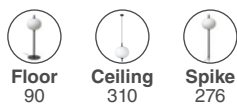

Saigon out R55 portable
Nahtrang

Saigon out R45 portable
Nahtrang

Saigon out R17 portatil
Nahtrang

Material	Body Aluminium
	Shade PEMD
Light Source	1 E27 max. 15W
Bulb incl.	No
Recom. Bulb	17463
Class	II
Cable	3 MT

*Rope not included

Material	Body Aluminium
	Shade PEMD
Light Source	1 E27 max. 15W
Bulb incl.	No
Recom. Bulb	17463
Class	II
Cable	3 MT

*Rope not included

Material	Body Aluminium
	Shade PEMD
Light Source	1 E27 max. 15W
Bulb incl.	No
Recom. Bulb	17463
Class	II
Cable	3 MT

*Rope not included