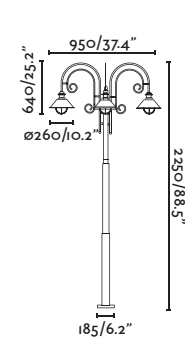

Nautica 1L

IP33

71116 ● Rust Brown 551,90€

Material	Body Steel
	Diff Transparent Glass
Light Source	1 E27 max. 15W
Bulb incl.	No
Recom. Bulb	17463
Class	I

Nautica 2L

IP33

71117 ● Rust Brown 700,00€

Material	Body Steel
	Diff Transparent Glass
Light Source	2 E27 max. 15W
Bulb incl.	No
Recom. Bulb	17463
Class	I

Nautica 3L

IP33

71118 ● Rust Brown 811,30€

Material	Body Steel
	Diff Transparent Glass
Light Source	3 E27 max. 15W
Bulb incl.	No
Recom. Bulb	17463
Class	I