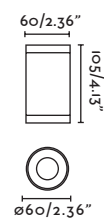

Olot

IP44

- 71372 Matt White 30,60€
- 71374 Dark Grey 30,60€

Material	Body Aluminium Diff Transparent Glass
Light Source	1 GU10 max. 8W
Bulb incl.	No
Recom. Bulb	97685327
Class	I

Tasa

IP44 IK06

- 70806 Dark Grey 54,30€
- 70821 Matt White 54,30€

Material	Body Aluminium Diff Transparent Glass
Light Source	1 E27 max. 15W
Bulb incl.	No
Recom. Bulb	97687127
Class	I