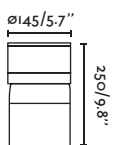

Sete

IP54 IK04 incl.

75521 ● Dark Grey + Opal 210,60€

Material	Body Aluminium Diff Opal PC
Power	6W
Lumen Output	155lm
Light Source	SMD LED 3000K
Class	I
CRI	>80
Voltage (V/Hz)	100V-240V/50-60Hz

Surat

IP54

72310 ● Dark Grey + Transparent 93,90€

Material	Body Aluminium Diff Transparent Glass
Light Source	1 E27 max. 15W
Bulb incl.	No
Recom. Bulb	17463
Class	I