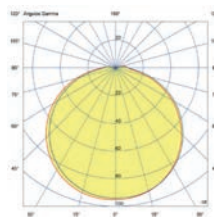

Sun

IP54 incl.

70823 ● Dark Grey 69,10€

Material	Body Aluminium Diff Opal PC
Power	4,4W
Lumen Output	275lm
Light Source	SMD LED 3000K
Class	I
CRI	>80
Voltage (V/Hz)	100V-240V/50-60Hz

Tom 190

IP65 IK10 incl. SEA SIDE SUITABLE

70665 ● Matt White 44,40€
70666 ● Dark Grey 44,40€

Material	Body ABS Diff Opal PC
Power	7W
Lumen Output	400lm
Light Source	SMD LED 3000K
Class	II
CRI	>80
Voltage (V/Hz)	220V-240V/50-60Hz

Tom 220

IP65 IK10 incl. SEA SIDE SUITABLE

70682 ● Dark Grey 60,40€
70683 ● Matt White 60,40€

Material	Body ABS Diff Opal PC
Power	11W
Lumen Output	600lm
Light Source	SMD LED 3000K
Class	II
CRI	>80
Voltage (V/Hz)	220V-240V/50-60Hz