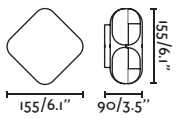

Bu-Oh
Estudi Ribaudí

IP65 incl.

- 71212 Dark Grey **152,50€**
- 71215 Matt White **152,50€**

Material	Body Aluminium
	Diff Opal PC
Power	12W
Lumen Output	310lm
Light Source	SMD LED 3000K
Class	I
CRI	>80
Voltage (V/Hz)	100V-240V/50-60Hz