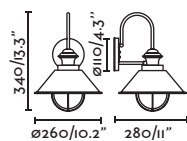

Nautica 310

IP33

71110 ● Rust Brown 91,70€

Nautica 280

IP33

71128 ● Rust Brown 84,30€

Nautica 350

IP33

71129 ● Rust Brown 122,70€

Material	Body Steel
	Diff Transparent Glass
Light Source	1 E27 max. 15W
Bulb incl.	No
Recom. Bulb	17463
Class	I

Material	Body Steel
	Diff Transparent Glass
Light Source	1 E27 max. 15W
Bulb incl.	No
Recom. Bulb	17463
Class	I

Material	Body Steel
	Diff Transparent Glass
Light Source	1 E27 max. 15W
Bulb incl.	No
Recom. Bulb	17463
Class	I