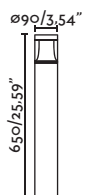

Plim 1

IP65 IK08 incl.

71299 ● Dark Grey 142,20€

Material	Body Aluminium
	Diff Transparent PC
Power	10W
Lumen Output	508lm
Light Source	SMD LED 3000K
Class	I
CRI	>80
Voltage (V/Hz)	100V-240V/50-60Hz

Plim 2

IP65 IK08 incl.

71300 ● Dark Grey 142,20€

Material	Body Aluminium
	Diff Opal PC
Power	10W
Lumen Output	400lm
Light Source	SMD LED 3000K
Class	I
CRI	>80
Voltage (V/Hz)	100V-240V/50-60Hz

Plim 3

IP65 IK08 incl.

71301 ● Dark Grey 142,20€

Material	Body Aluminium
	Diff Transparent PC
Power	10W
Lumen Output	478lm
Light Source	SMD LED 3000K
Class	I
CRI	>80
Voltage (V/Hz)	100V-240V/50-60Hz