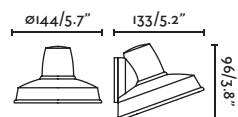

Bronx
Àlex & Manel Llusçà

IP44

- 71194 Brown 48,00€
- 71195 White 48,00€
- 71196 Dark Grey 48,00€

Material	Body Aluminium
	Diff Transparent Glass
Light Source	1 GU10 max. 8W
Bulb incl.	No
Recom. Bulb	97685327
Class	I

Pals
Faro Lab

IP65 IK06

- 70290 Matt White 135,30€
- 70291 Dark Grey 135,30€

Material	Body Aluminium
	Diff Opal Glass
Light Source	1 E27 max. 15W
Bulb incl.	No
Recom. Bulb	17463
Class	I