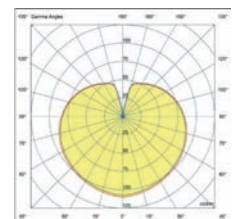

Cuca 650 24V
Faro Lab

IP65 IK06 no incl.

24V DC

Material	Body Stainless steel
	Diff Opal Glass
Power	3W
Lumen Output	154lm
Light Source	COB LED 2700K
Class	III
CRI	>90
Voltage (V/Hz)	24V DC
Recom. Driver	98324026
Cable	0.5 MT

*Drivers info pag. 554

Cuca 650
Faro Lab

IP65 IK06 incl. **IP68 CONNECTOR**

Material	Body Stainless steel
	Diff Opal Glass
Power	3W
Lumen Output	154lm
Light Source	COB LED 2700K
Class	II
CRI	>90
Voltage (V/Hz)	220V-240V/50-60Hz
Cable	0.5 MT