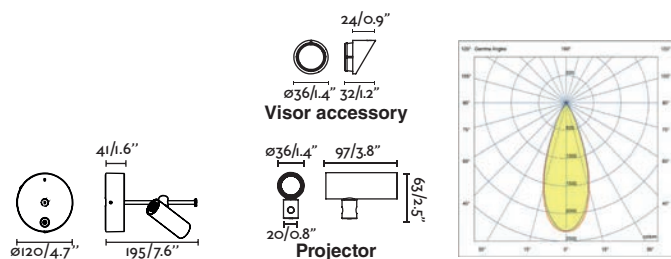

Clap projector

Faro Lab

IP65
incl. $\curvearrowright$ 355° $\curvearrowright$ 360°

- 75710-233 ● Black 142,20€
- 75710-133 ● White 139,40€

Material	Body Aluminium
Power	6W
Lumen Output	524lm
Light Source	COB LED 3000K
Class	I
CRI	>80
Voltage (V/Hz)	220V-240V/50-60Hz
Beam angle	38°

Visor accessory	
75714-2	● Black 5,20€
Material	Body PC

- **Beacon**
  78
- **Tree**
  236
- **Spike**
  262
- **Suspended**
  304