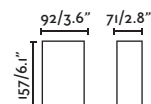

Lace

IP54 IK06 incl.

70811 ● Dark Grey 118,30€

Bruc

IP54 IK10 incl.

70828 ● Dark Grey 163,80€

Ling

IP54 IK06 incl.

70812 ● Dark Grey 118,30€

70813 ● Matt White 118,30€

Material	Body Aluminium Diff Transparent Glass
Power	2x3W
Lumen Output	2x158lm
Light Source	COB LED 4000K
Class	I
CRI	>80
Voltage (V/Hz)	100V-240V/50-60Hz
Beam angle	110°

Material	Body Aluminium Diff Opal Glass
Power	13W
Lumen Output	830lm
Light Source	SMD LED 3000K
Class	I
CRI	>80
Voltage (V/Hz)	100V-240V/50-60Hz

Material	Body Aluminium Diff Transparent Glass
Power	2x3W
Lumen Output	2x3150lm
Light Source	COB LED 4000K
Class	I
CRI	>80
Voltage (V/Hz)	100V-240V/50-60Hz
Beam angle	110°