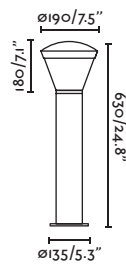

# Shelby

**Design** Conillas

Shelby is the revision of a classic. Applying the new technology, its performance has been improved, offering 360 degrees light, ideal for illuminating outdoor spaces.

Shelby 330 75537