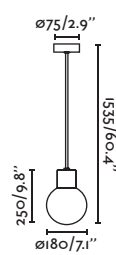

Mistu
Faro Lab

IP44

74427C-02 ●● Dark Grey + Opal 84,90€

Material	Body Aluminium
	Diff Opal PMMA
Light Source	1 E27 max. 15W
Bulb incl.	No
Recom. Bulb	17437
Class	I

Moon
Faro Lab

IP44

74427C-01 ●● Dark Grey + Opal 99,30€

Material	Body Aluminium
	Diff Opal PMMA
Light Source	1 E27 max. 15W
Bulb incl.	No
Recom. Bulb	17437
Class	I