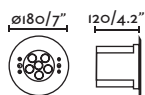

70455

● Satin Stainless 389,00€

Material	Body Stainless steel 316L+ABS Diff Opal Glass
Power	18W
Lumen Output	600lm
Light Source	SMD LED 4000K
Class	III
CRI	85
Voltage (V/Hz)	24V DC/50-60Hz
Beam angle	25°
Cut out	ø156
Recom. Driver	98324020U

*Drivers info pag. 554