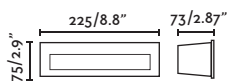

Nat

IP65 IK06 incl. incl.

- 70271 ● Matt White **96,80€**
- 70638 ● Dark Grey **96,80€**

Material	Body Aluminium
	Diff Transparent PC
Power	8W
Lumen Output	330lm
Light Source	SMD LED 3000K
Class	I
CRI	>80
Voltage (V/Hz)	220V-240V/50-60Hz
Cut out	215x65x70

Spark

IP65 IK10 incl. incl.

- 70162 ● Dark Grey **76,60€**
- 70163 ● Matt White **76,60€**

Material	Body Aluminium
	Diff Opal PC
Power	5W
Lumen Output	230lm
Light Source	SMD LED 3000K
Class	I
CRI	>80
Voltage (V/Hz)	100V-240V/50-60Hz
Cut out	95x65