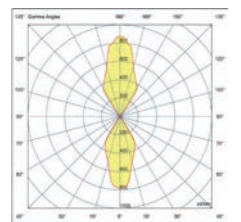

Tond 1L

IP54 IK06 incl.

- 71915 2700K ● Dark Grey 99,90€
- 71916 3000K ● Dark Grey 99,90€

Material	Body Aluminium Diff Transparent Glass
Power	6W
Lumen Output	195lm
Light Source	COB LED
Class	I
CRI	>=80
Voltage (V/Hz)	220V-240V/50-60Hz
Beam angle	50°

Tond 2L

IP54 IK06 incl.

- 71917 2700K ● Dark Grey 116,80€
- 71918 3000K ● Dark Grey 116,80€

Material	Body Aluminium Diff Transparent Glass
Power	2x6W
Lumen Output	2x271lm
Light Source	COB LED
Class	I
CRI	>=80
Voltage (V/Hz)	220V-240V/50-60Hz
Beam angle	50°