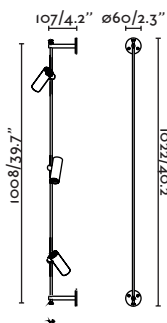

## Visor accessory

- 75714-2 ● Black 5,20€

Material	Body PC
----------	---------

Beacon  
78

Tree  
236

Spike  
262

Suspended  
304

**Balic**  
Yembarastudio