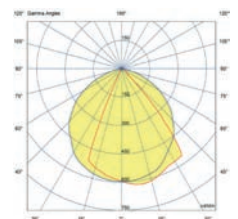

Must 96

IP65

IK10

SEA SIDE
SUITABLE

70657

● Dark Grey 41,90€

Material	Body ABS
	Diff Transparent PC
Power	2W
Lumen Output	80lm
Light Source	SMD LED 3000K
Class	II
CRI	>80
Voltage (V/Hz)	220V-240V/50-60Hz

Must 158

IP65

IK10

SEA SIDE
SUITABLE

70658

● Dark Grey 47,60€

Material	Body ABS
	Diff Transparent PC
Power	3W
Lumen Output	220lm
Light Source	SMD LED 3000K
Class	II
CRI	>80
Voltage (V/Hz)	220V-240V/50-60Hz

Must 217

IP65

IK10

SEA SIDE
SUITABLE

70659

● Dark Grey 50,20€

Material	Body ABS
	Diff Transparent PC
Power	4W
Lumen Output	240lm
Light Source	SMD LED 3000K
Class	II
CRI	>80
Voltage (V/Hz)	220V-240V/50-60Hz