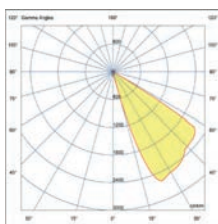

70446 ● Satin Stainless 114,60€

Material	Body Stainless steel 316L+Glass
	Diff Transparent Glass
Power	3W
Lumen Output	80lm
Light Source	COB LED 3000K
Class	III
CRI	>80
Voltage (V/Hz)	24V DC/50-60Hz
Beam angle	40°
Cut out	ø88
Recom. Driver	98324006