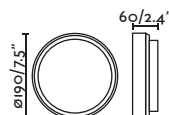

Sun

IP54 incl.

70823 ● Dark Grey 69,10€

Material	Body Aluminium Diff Opal PC
Power	4,4W
Lumen Output	275lm
Light Source	SMD LED 3000K
Class	I
CRI	>80
Voltage (V/Hz)	100V-240V/50-60Hz

Tom 190

IP65 IK10 incl. SEA SIDE SUITABLE

70665 ● Matt White 44,40€
70666 ● Dark Grey 44,40€

Material	Body ABS Diff Opal PC
Power	7W
Lumen Output	400lm
Light Source	SMD LED 3000K
Class	II
CRI	>80
Voltage (V/Hz)	220V-240V/50-60Hz

Tom 220

IP65 IK10 incl. SEA SIDE SUITABLE

70682 ● Dark Grey 60,40€
70683 ● Matt White 60,40€

Material	Body ABS Diff Opal PC
Power	11W
Lumen Output	600lm
Light Source	SMD LED 3000K
Class	II
CRI	>80
Voltage (V/Hz)	220V-240V/50-60Hz