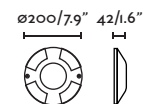

Loth 1L

IP67 IK10 incl.

70285 ● Matt Black 113,90€

Material	Body Aluminium Diff Opal PC
Power	6W
Lumen Output	210lm
Light Source	COB LED 3000K
Class	I
CRI	>80
Voltage (V/Hz)	220V-240V/50-60Hz
Resistance (Kg)	2000Kg

Loth 2L

IP67 IK10 incl.

70286 ● Matt Black 124,90€

Material	Body Aluminium Diff Opal PC
Power	11,5W
Lumen Output	406lm
Light Source	COB LED 3000K
Class	I
CRI	>80
Voltage (V/Hz)	220V-240V/50-60Hz
Resistance (Kg)	2000Kg

Loth 4L

IP67 IK10 incl.

70287 ● Matt Black 140,60€

Material	Body Aluminium Diff Opal PC
Power	13,5W
Lumen Output	472lm
Light Source	COB LED 3000K
Class	I
CRI	>80
Voltage (V/Hz)	220V-240V/50-60Hz
Resistance (Kg)	2000Kg