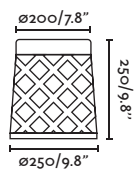

Shadow 250
Àlex & Manel Llusçà

IP65 IK08 incl.

72311 ● Dark Grey 285,90€

Material	Body Aluminium Diff Opal Glass
Power	11W
Lumen Output	800lm
Light Source	SMD LED 3000K
Class	I
CRI	>80
Voltage (V/Hz)	220V-240V/50-60Hz

Shadow 450
Àlex & Manel Llusçà

IP65 IK08 incl.

72312 ● Dark Grey 332,50€

Material	Body Aluminium Diff Opal Glass
Power	11W
Lumen Output	800lm
Light Source	SMD LED 3000K
Class	I
CRI	>80
Voltage (V/Hz)	220V-240V/50-60Hz