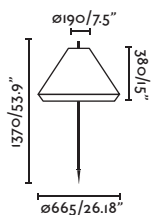

Saigon out C70
Nahtrang

IP44

NEW MATERIAL

- 71575P-09 ● Dark Grey + Beige 635,60€
- 71575P-11 NEW ● Dark Grey + Green 635,60€
- 71575-13 NEW ● Dark Grey + Ochre 750,50€

Material	Body Aluminium
	Diff Opal PEMD
	Shade PP
Light Source	1 E27 max. 15W
Bulb incl.	No
Recom. Bulb	17463
Class	II
Cable	2 MT

Saigon out W70
Nahtrang

IP44

- 71575P-07 ● Dark Grey + Brown 543,50€

Material	Body Aluminium
	Diff Opal PEMD
	Shade Synthetic wicker
Light Source	1 E27 max. 15W
Bulb incl.	No
Recom. Bulb	17463
Class	II
Cable	2 MT

Saigon out T70
Nahtrang

IP44

- 71575P-05 ● Dark Grey + Cream 408,80€
- 71575P-06 ● Dark Grey + Brown 408,80€

Material	Body Aluminium
	Diff Opal PEMD
	Shade Textilene
Light Source	1 E27 max. 15W
Bulb incl.	No
Recom. Bulb	17463
Class	II
Cable	2 MT