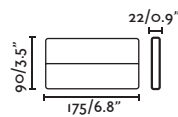

Aday 113

IP54 IK10 incl.

- 70644 ● Matt White 92,80€
- 70645 ● Dark Grey 92,80€

Material	Body Aluminium Diff Opal Glass
Power	2x3W
Lumen Output	2x225lm
Light Source	SMD LED 3000K
Class	I
CRI	>80
Voltage (V/Hz)	220V-240V/50-60Hz

Aday 175

IP54 IK10 incl.

- 70646 ● Matt White 122,70€
- 70647 ● Dark Grey 122,70€

Material	Body Aluminium Diff Opal Glass
Power	2x6,5W
Lumen Output	2x393lm
Light Source	SMD LED 3000K
Class	I
CRI	>80
Voltage (V/Hz)	220V-240V/50-60Hz