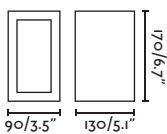

Log

IP54 IK06 incl.

70264 ● Dark Grey 116,80€

Material	Body Aluminium Diff Opal PC
Power	9W
Lumen Output	600lm
Light Source	SMD LED 3000K
Class	I
CRI	>80
Voltage (V/Hz)	220V-240V/50-60Hz

Blind

IP65 IK06 incl.

70267 ● Matt White 126,60€
70268 ● Rust Brown 126,60€
70634 ● Dark Grey 126,60€

Material	Body Aluminium Diff Transparent Glass
Power	2x3W
Lumen Output	2x90lm
Light Source	COB LED 3000K
Class	I
CRI	>80
Voltage (V/Hz)	220V-240V/50-60Hz

Olan

IP65 IK06 incl.

70269 ● Matt White 122,30€
70270 ● Rust Brown 122,30€
70637 ● Dark Grey 122,30€

Material	Body Aluminium Diff Transparent Glass
Power	2x3W
Lumen Output	2x100lm
Light Source	COB LED 3000K
Class	I
CRI	>80
Voltage (V/Hz)	220V-240V/50-60Hz