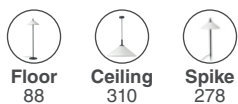

Saigon out R55 portable
Nahtrang

Saigon out R45 portable
Nahtrang

Saigon out R17 portatil
Nahtrang

Material	Body Aluminium
	Shade PEMD
Light Source	1 E27 max. 15W
Bulb incl.	No
Recom. Bulb	17463
Class	II
Cable	3 MT

*Rope not included

Material	Body Aluminium
	Shade PEMD
Light Source	1 E27 max. 15W
Bulb incl.	No
Recom. Bulb	17463
Class	II
Cable	3 MT

*Rope not included

Material	Body Aluminium
	Shade PEMD
Light Source	1 E27 max. 15W
Bulb incl.	No
Recom. Bulb	17463
Class	II
Cable	3 MT

*Rope not included