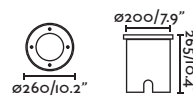

Geiser 130 GU10

IP67 IK08

SEA SIDE
SUITABLE

70310

● Satin Stainless **124,90€**

Material	Body Stainless steel 316L+Aluminium
	Diff Transparent Glass
Light Source	1 GU10 max. 8W
Bulb incl.	No
Recom. Bulb	97685327
Class	I
Cut out	ø120
Resistance (Kg)	2000Kg

Geiser 260

IP67 IK08

SEA SIDE
SUITABLE

70306 10°

●● Satin Stainless + Matt Black **461,00€**

70307 38°

●● Satin Stainless + Matt Black **461,00€**

Material	Body Stainless steel 316L+Aluminium
	Diff Transparent Glass
Power	29W
Lumen Output	2900lm
Light Source	COB LED 3000K
Class	I
CRI	>80
Voltage (V/Hz)	100V-240V/50-60Hz
Cut out	ø200
Resistance (Kg)	2000Kg

10°

38°