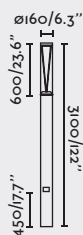

STANDARD Driver incl.

*DALI option

professional led applications

*CASAMBI option

professional led applications

VOSSLOH-SCHWABE

mA 1050mA
V 100-240V
Hz 50-60Hz
Power factor 0.90
Low ripple <30%
Lifetime 50000h

Overload protection
Short-circuit protection
Overheating protection
SELV (Safety Extra Low Voltage)

TCI

mA 1050mA
V 220-240V
Hz 50-60Hz
Power factor 0.95
Low ripple <3%
Lifetime 50000h

DALI-2 dimmable
PUSH SWITCH compatible
Overload protection
Short-circuit protection
Overheating protection
SELV (Safety Extra Low Voltage)

TCI

mA 1050mA
V 220-240V
Hz 50-60Hz
Power factor 0.95
Low ripple <3%
Lifetime 50000h

DALI-2 dimmable
PUSH SWITCH compatible
Overload protection
Short-circuit protection
Overheating protection
SELV (Safety Extra Low Voltage)