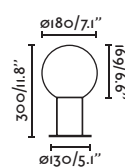

Blubs 240
Estudi Ribaudí

IP44

74433S-03 ●● Dark Grey + Opal 108,00€

Material	Body Aluminium
	Diff Opal PMMA
Light Source	1 E27 max. 15W
Bulb incl.	No
Recom. Bulb	17437
Class	I

Moon 300
Faro Lab

IP44

74433S-01 ●● Dark Grey + Opal 101,30€

Material	Body Aluminium
	Diff Opal PMMA
Light Source	1 E27 max. 15W
Bulb incl.	No
Recom. Bulb	17437
Class	I