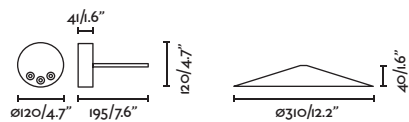

Choose the surface
accessory color
(Driver included)

Choose the
projector

Visor
ref.75714-2
(Optional)

Shade ref. 75707-2
& ref. 75706-2
(Optional)

Your custom surface
projector is ready!!