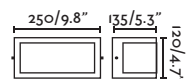

Negus

IP54 IK10

70696

● Grey 55,20€

Material	Body Aluminium
	Diff Opal PC
Light Source	1 E27 max. 15W
Bulb incl.	No
Recom. Bulb	17463
Class	I

Bonn

IP44 IK06

70697

● Dark Grey 72,30€

Material	Body Aluminium
	Diff Opal PC
Light Source	1 E27 max. 15W
Bulb incl.	No
Recom. Bulb	17463
Class	I