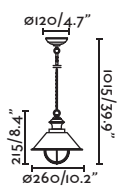

Nautica 260

IP33

- 71106   Matt White + Matt Copper **91,70€**
- 71138 Rust Brown **92,00€**

Material	Body Steel
	Diff Transparent Glass
Light Source	1 E27 max. 15W
Bulb incl.	No
Recom. Bulb	17463
Class	I
Cable	1 MT

Nautica 340

IP33

- 71139 Rust Brown **128,90€**

Material	Body Steel
	Diff Transparent Glass
Light Source	1 E27 max. 15W
Bulb incl.	No
Recom. Bulb	17463
Class	I
Cable	1 MT

Wall
396

Pole
220