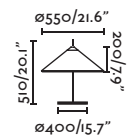

Saigon out 2000 R55
Nahtrang

IP44

Saigon out 1150 R55
Nahtrang

IP44

Saigon out 500 R55
Nahtrang

IP44

Material	Body Aluminium
	Diff Opal PEMD
	Shade PEMD
Light Source	1 E27 max. 15W
Bulb incl.	No
Recom. Bulb	17463
Class	II
Cable	2 MT

Material	Body Aluminium
	Diff Opal PEMD
	Shade PEMD
Light Source	1 E27 max. 15W
Bulb incl.	No
Recom. Bulb	17463
Class	II
Cable	2 MT

Material	Body Aluminium
	Diff Opal PEMD
	Shade PEMD
Light Source	1 E27 max. 15W
Bulb incl.	No
Recom. Bulb	17463
Class	II
Cable	2 MT