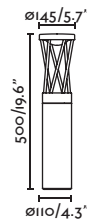

Twist 300
Estudi Ribaudí

IP65 incl.

71286 ● Dark Grey 165,20€

Material	Body Aluminium
	Diff Opal PC
Power	10W
Lumen Output	500lm
Light Source	SMD LED 3000K
Class	I
CRI	>80
Voltage (V/Hz)	100V-240V/50-60Hz

Twist 500
Estudi Ribaudí

IP65 incl.

71287 ● Dark Grey 199,80€

Material	Body Aluminium
	Diff Opal PC
Power	10W
Lumen Output	500lm
Light Source	SMD LED 3000K
Class	I
CRI	>80
Voltage (V/Hz)	100V-240V/50-60Hz