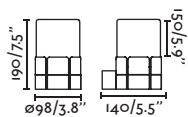

Tram
Estudi Ribaudí

IP44

75533 ● Matt White 81,60€

Material	Body Aluminium
	Diff Opal PMMA
Light Source	1 E27 max. 15W
Bulb incl.	No
Recom. Bulb	17463
Class	I

Datna
Àlex & Manel Llusçà

IP44 IK05

SEA SIDE
SUITABLE

74440 ● Dark Grey 108,80€

Material	Body Aluminium
	Diff Opal PC
Light Source	1 E27 max. 15W
Bulb incl.	No
Recom. Bulb	17463
Class	I