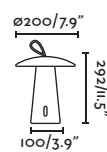

Cage

IP65

Task

IP54

IN
&OUT

75608

● Dark Grey 286,20€

IN
&OUT

70914

● Matt White 164,70€

Material	Body Aluminium Diff Opal PC
Power	12W
Lumen Output	990lm
Light Source	SMD LED 2700K
Class	I
CRI	>=80
Voltage (V/Hz)	220V-240V/50-60Hz
Cable	2 MT

Material	Body Aluminium Diff Opal PC
Power	2W
Lumen Output	263lm
Light Source	SMD LED 3000K
Dimmable W	16lm / 103lm / 263lm
Class	III
CRI	>=80
Voltage (V/Hz)	5V DC
Battery incl.	Yes
	5h Charge Max. 6h Worktime