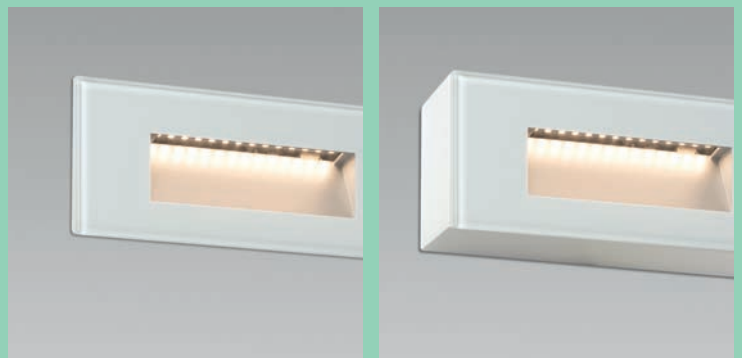

Recessed

Surface