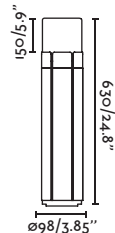

75531 ● Dark Grey 143,90€

Material	Body Aluminium
	Diff Opal PMMA
Light Source	1 E27 max. 15W
Bulb incl.	No
Recom. Bulb	17463
Class	I

Floor
210

Wall
374