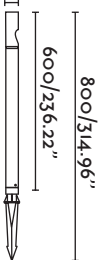

70248

● Matt Black 159,80€

Material	Body Aluminium Diff Transparent Glass
Power	8W
Lumen Output	349lm
Light Source	COB LED 2700K
Class	I
CRI	90
Voltage (V/Hz)	220V-240V/50-60Hz
Cable	1.2 MT

Beacon
184

ø40/15.75"