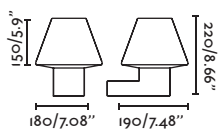

Mistu
Faro Lab

IP44

74432A-02 ●● Dark Grey + Opal 85,60€

Material	Body Aluminium
	Diff Opal PMMA
Light Source	1 E27 max. 15W
Bulb incl.	No
Recom. Bulb	17437
Class	I

Moon
Faro Lab

IP44

74432A-01 ●● Dark Grey + Opal 100,00€

Material	Body Aluminium
	Diff Opal PMMA
Light Source	1 E27 max. 15W
Bulb incl.	No
Recom. Bulb	17437
Class	I