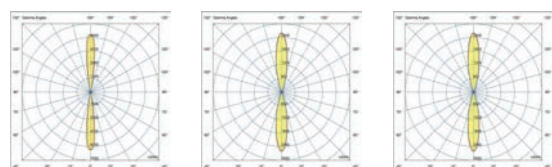

14°

22°

30°

Option	Color T°	CRI	Power	Lumen Output	Beam Angle
71793-	2700K	80	2x6W	1287lm / 1334lm / 1330lm	14°-14° / 22°-22° / 30°-30°
				1337lm / 1359lm / 1335lm	14°-22° / 22°-30° / 30°-14°
	3000K			1343lm / 1507lm / 1496lm	14°-14° / 22°-22° / 30°-30°
				1454lm / 1531lm / 1448lm	14°-22° / 22°-30° / 30°-14°