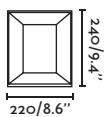

Mila

IP65 incl.

70771

●● Dark Grey + Opal **285,70€**

Material	Body Aluminium
	Diff Opal PC
Power	18W
Lumen Output	500lm
Light Source	SMD LED 4000K
Class	I
CRI	>80
Voltage (V/Hz)	220V-240V/50-60Hz

Nala

IP54

70772

●● Dark Grey + Transparent **179,90€**

Material	Body Aluminium
	Diff Transparent Glass
Light Source	1 E27 max. 15W
Bulb incl.	No
Recom. Bulb	17463
Class	I