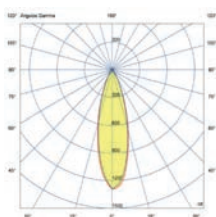

70783

● Dark Grey 133,20€

Material	Body Aluminium Diff Opal Glass
Power	6W
Lumen Output	395lm
Light Source	COB LED 3000K
Class	I
CRI	>80
Voltage (V/Hz)	220V-240V/50-60Hz
Beam angle	30°

Spike
290