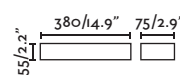

Lako

IP65 IK07 incl.

- 71909 Matt White **100,70€**
- 71910 Dark Grey **100,70€**
- 71911 Rust Brown **100,70€**
- 71898 Teak **153,80€**

Material	Body Aluminium Diff Prism Glass
Power	8W
Lumen Output	600lm
Light Source	SMD LED 3000K
Class	I
CRI	>80
Voltage (V/Hz)	220V-240V/50-60Hz
Beam angle	90°

Toluca

IP65 IK08 incl.

- 71052 Satin Aluminium **102,70€**

Material	Body Aluminium Diff Opal Glass
Power	2x8W
Lumen Output	2x450lm
Light Source	SMD LED 3000K
Class	I
CRI	>80
Voltage (V/Hz)	220V-240V/50-60Hz

Tacana

IP65 IK08 incl.

- 71049 Satin Aluminium **140,40€**

Material	Body Aluminium Diff Opal Glass
Power	12W
Lumen Output	2x850lm
Light Source	SMD LED 3000K
Class	I
CRI	>80
Voltage (V/Hz)	100V-240V/50-60Hz