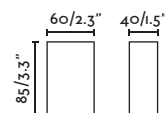

Tane

IP44 incl.

72269

● Dark Grey 83,90€

Material	Body Aluminium Diff Opal Glass
Power	2x3,5W
Lumen Output	2x140lm
Light Source	SMD LED 3000K
Class	I
CRI	>80
Voltage (V/Hz)	100V-240V/50-60Hz
Beam angle	100°

Lacre

IP54 IK06

70802

● Dark Grey 74,20€

Material	Body Aluminium Diff Transparent Glass
Light Source	1 E27 max. 15W
Bulb incl.	No
Recom. Bulb	17463
Class	I

Canon

IP44 incl.

70566N

● Dark Grey 76,60€

70567N

● Matt White 79,40€

Material	Body Aluminium Diff Transparent Glass
Power	4W
Lumen Output	130lm
Light Source	SMD LED 3000K
Class	I
CRI	>80
Voltage (V/Hz)	100V-240V/50-60Hz
Beam angle	120°