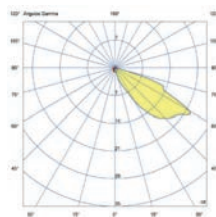

Racing

IP44 IK08 incl. incl.

70403 ● Dark Grey 37,60€

Material	Body Aluminium Diff Transparent PC
Power	1W
Lumen Output	30lm
Light Source	SMD LED 4000K
Class	II
CRI	>80
Voltage (V/Hz)	220V-240V/50-60Hz
Beam angle	45°
Cut out	ø76

Carter

IP44 IK08 incl. incl.

70402 ● Dark Grey 37,60€

Material	Body Aluminium Diff Transparent PC
Power	1W
Lumen Output	30lm
Light Source	SMD LED 4000K
Class	II
CRI	>80
Voltage (V/Hz)	220V-240V/50-60Hz
Beam angle	45°
Cut out	ø76