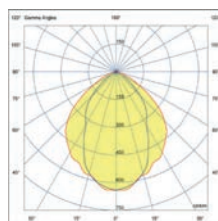

**Balic**  
Yembarastudio

IP65 IK06 incl.

70295

● Black 209,00€

Chose fixture's color temperature by pressing CCT changeable button during the installation.

<b>Material</b>	<b>Body</b> Aluminium
	<b>Diff</b> Glass
<b>Power</b>	8W
<b>Lumen Output</b>	813/870/896lm
<b>Light Source</b>	SMD LED 2700K-3000K-4000K
<b>Class</b>	I
<b>CRI</b>	>=80
<b>Voltage (V/Hz)</b>	220V-240V/50-60Hz