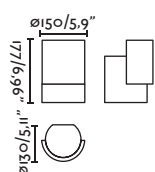

Noboru

IP65 IK08 incl.

70576 ● Dark Grey 191,00€

Material	Body Aluminium Diff Transparent Glass
Power	16W
Lumen Output	690lm
Light Source	COB LED 3000K
Class	I
CRI	>80
Voltage (V/Hz)	100V-240V/50Hz
Beam angle	36°