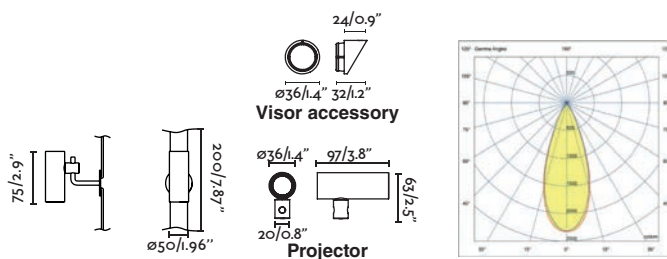

Visor accessory

75714-2 ● Black 5,20€

Material	Body PC