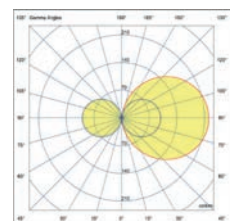

75523

● Dark Grey 165,20€

Material	Body Aluminium
	Diff Opal PMMA
Power	8W
Lumen Output	350lm
Light Source	SMD LED 4000K
Class	I
CRI	>80
Voltage (V/Hz)	220V-240V/50-60Hz