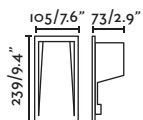

Soun 105

IP65 IK06
incl. incl.

- 70833 ● Dark Grey 99,70€
- 70834 ● Matt White 99,70€

Material	Body Aluminium
	Diff Transparent Glass
Power	4,5W
Lumen Output	280lm
Light Source	SMD LED 3000K
Class	I
CRI	>80
Voltage (V/Hz)	100V-240V/50-60Hz
Beam angle	120°
Cut out	220x95

Soun 193

IP65 IK06
incl. incl.

- 70900 ● Dark Grey 130,80€
- 70901 ● Matt White 130,80€

Material	Body Aluminium
	Diff Transparent Glass
Power	8W
Lumen Output	630lm
Light Source	SMD LED 3000K
Class	I
CRI	>80
Voltage (V/Hz)	100V-240V/50-60Hz
Beam angle	120°
Cut out	183x225