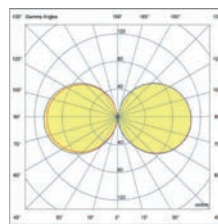

Plim 1

IP65 IK08 incl.

71299 ● Dark Grey 142,20€

Material	Body Aluminium
	Diff Transparent PC
Power	10W
Lumen Output	508lm
Light Source	SMD LED 3000K
Class	I
CRI	>80
Voltage (V/Hz)	100V-240V/50-60Hz

Plim 2

IP65 IK08 incl.

71300 ● Dark Grey 142,20€

Material	Body Aluminium
	Diff Opal PC
Power	10W
Lumen Output	400lm
Light Source	SMD LED 3000K
Class	I
CRI	>80
Voltage (V/Hz)	100V-240V/50-60Hz

Plim 3

IP65 IK08 incl.

71301 ● Dark Grey 142,20€

Material	Body Aluminium
	Diff Transparent PC
Power	10W
Lumen Output	478lm
Light Source	SMD LED 3000K
Class	I
CRI	>80
Voltage (V/Hz)	100V-240V/50-60Hz