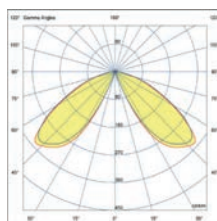

180° accessory

70293 ● Black 30,00€

Material Body Aluminium