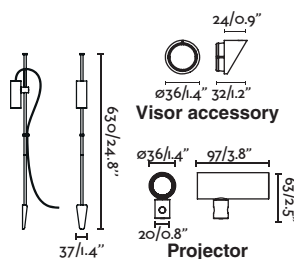

Visor accessory

75714-2 ● Black 5,20€

Material	Body PC