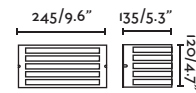

Cela

IP54

72280

● Satin Stainless 47,40€

Cela stripped

IP54

72281

● Satin Stainless 47,40€

Fedon

IP54

70714

● Satin Stainless 88,20€

Material	Body Stainless steel 304 Diff Opal PC
Light Source	1 E27 max. 15W
Bulb incl.	No
Recom. Bulb	17463
Class	II

Material	Body Stainless steel 304 Diff Opal PC
Light Source	1 E27 max. 15W
Bulb incl.	No
Recom. Bulb	17463
Class	II

Material	Body Stainless steel 304 Diff Opal PC
Light Source	1 E27 max. 15W
Bulb incl.	No
Recom. Bulb	17463
Class	I