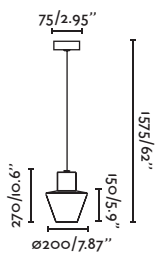

Mistu
Faro Lab

IP44

74427C-02 ●● Dark Grey + Opal 84,90€

Material	Body Aluminium
	Diff Opal PMMA
Light Source	1 E27 max. 15W
Bulb incl.	No
Recom. Bulb	17437
Class	I

Moon
Faro Lab

IP44

74427C-01 ●● Dark Grey + Opal 99,30€

Material	Body Aluminium
	Diff Opal PMMA
Light Source	1 E27 max. 15W
Bulb incl.	No
Recom. Bulb	17437
Class	I