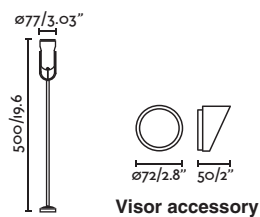

Visor accessory