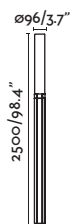

Tram 2500
Estudi Ribaudí

IP55 IK05 incl.

75532 ● Dark Grey 759,90€

Material	Body Aluminium
	Diff Opal PMMA
Power	43W
Lumen Output	3000lm
Light Source	SMD LED 3000K
Class	I
CRI	>80
Voltage (V/Hz)	100V-240V/50-60Hz

Plaza

IP54 IK10 incl.

75607 ● Dark Grey 562,60€

Material	Body Aluminium
	Diff Transparent PC
Power	24W
Lumen Output	1120lm
Light Source	SMD LED 3000K
Class	I
CRI	>80
Voltage (V/Hz)	220V-240V/50-60Hz