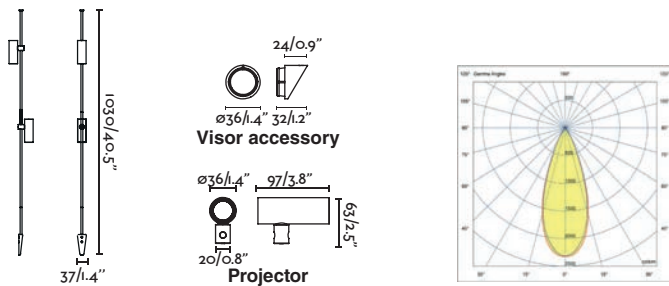

Clap estaca 1030 24V
Faro Lab

IP65 no incl. 355° 360°

24V DC

75709-233 ● Black 109,70€

Material	Body Aluminium+Stainless steel
Power	2X6W
Lumen Output	2x524lm
Light Source	COB LED 3000K
Class	III
CRI	>80
Voltage (V/Hz)	24V DC
Beam angle	38°
Recom. Driver	98324026
Cable	2 MT

*Drivers info pag. 554

Visor accessory	
75714-2	● Black 5,20€
Material	Body PC