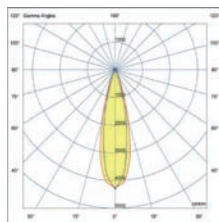

Slot 200 spike
Lucid Product Design

IP65 IK08 incl.

70037 ● Black 157,80€

Material	Body Aluminium
	Diff Transparent Glass
Power	13W
Lumen Output	750lm
Light Source	COB LED 3000K
Class	I
CRI	>80
Voltage (V/Hz)	100V-240V/50-60Hz
Beam angle	28°
Cable	1.5 MT

Visor accessory	
70039 ● Black 16,80€	
Material	Body Aluminium

Slot 500 spike
Lucid Product Design

IP65 IK08 incl.

70038 ● Black 173,20€

Material	Body Aluminium
	Diff Transparent Glass
Power	13W
Lumen Output	750lm
Light Source	COB LED 3000K
Class	I
CRI	>80
Voltage (V/Hz)	100V-240V/50-60Hz
Beam angle	28°
Cable	1.5 MT

Visor accessory	
70039 ● Black 16,80€	
Material	Body Aluminium