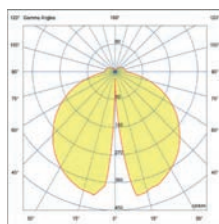

Alp 500

IP54
incl.

74451 ● Dark Grey 171,60€

Material	Body Aluminium
	Diff Opal PC
Power	7W
Lumen Output	350lm
Light Source	SMD LED 3000K
Class	I
CRI	>80
Voltage (V/Hz)	100V-240V/50-60Hz
Beam angle	180°

Alp 800

IP54
incl.

74452 ● Dark Grey 203,70€

Material	Body Aluminium
	Diff Opal PC
Power	7W
Lumen Output	350lm
Light Source	SMD LED 3000K
Class	I
CRI	>80
Voltage (V/Hz)	100V-240V/50-60Hz
Beam angle	180°

Wall
434