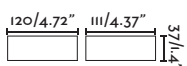

Taima

71388

● Dark Grey 81,30€

Material	Body Aluminium
	Diff Transparent Glass
Power	6W
Lumen Output	310lm
Light Source	COB LED 3000K
Class	I
CRI	>80
Voltage (V/Hz)	220V-240V/50-60Hz
Beam angle	180°

Proa Àlex & Manel Llusçà

IP44

74400

● Dark Grey 52,30€

Material	Body Aluminium
	Diff Transparent Glass
Light Source	1 GU10 max. 8W
Bulb incl.	No
Recom. Bulb	97685327
Class	I