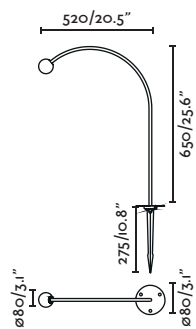

Cuca 650 24V
Faro Lab

IP65 IK06 no incl.

24V DC

Material	Body Stainless steel
	Diff Opal Glass
Power	3W
Lumen Output	154lm
Light Source	COB LED 2700K
Class	III
CRI	>90
Voltage (V/Hz)	24V DC
Recom. Driver	98324026
Cable	0.5 MT

*Drivers info pag. 554

Cuca 650
Faro Lab

IP65 IK06 incl. **IP68 CONNECTOR**

Material	Body Stainless steel
	Diff Opal Glass
Power	3W
Lumen Output	154lm
Light Source	COB LED 2700K
Class	II
CRI	>90
Voltage (V/Hz)	220V-240V/50-60Hz
Cable	0.5 MT