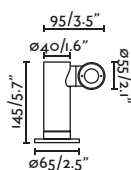

70783

● Dark Grey 133,20€

Material	Body Aluminium Diff Opal Glass
Power	6W
Lumen Output	395lm
Light Source	COB LED 3000K
Class	I
CRI	>80
Voltage (V/Hz)	220V-240V/50-60Hz
Beam angle	30°

Spike
290