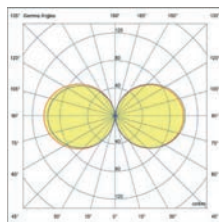

**Beacon**  
166

**Wall**  
424

Bu-Oh

Design Estudi Ribaudi

outdoor

Floor

Bu-oh! is a collection of intimidating-looking outdoor luminaires with unparalleled elegance and beauty. Ideal for signalling outdoor environments in an original and ingenious way.