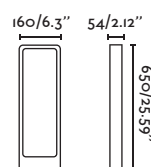

Das 300

IP54 IK09 incl.

75519 ● Dark Grey 160,60€

Material	Body Aluminium
	Diff Transparent Glass
Power	8W
Lumen Output	480lm
Light Source	COB LED 3000K
Class	I
CRI	>80
Voltage (V/Hz)	100V-240V/50-60Hz
Beam angle	180°

Das 650

IP54 IK09 incl.

75520 ● Dark Grey 187,70€

Material	Body Aluminium
	Diff Transparent Glass
Power	8W
Lumen Output	480lm
Light Source	COB LED 3000K
Class	I
CRI	>80
Voltage (V/Hz)	100V-240V/50-60Hz
Beam angle	180°