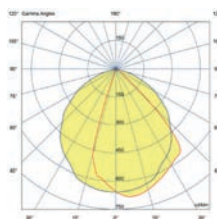

Must 96

IP65

IK10

SEA SIDE
SUITABLE

70657

● Dark Grey 41,90€

Material	Body ABS
	Diff Transparent PC
Power	2W
Lumen Output	80lm
Light Source	SMD LED 3000K
Class	II
CRI	>80
Voltage (V/Hz)	220V-240V/50-60Hz

Must 158

IP65

IK10

SEA SIDE
SUITABLE

70658

● Dark Grey 47,60€

Material	Body ABS
	Diff Transparent PC
Power	3W
Lumen Output	220lm
Light Source	SMD LED 3000K
Class	II
CRI	>80
Voltage (V/Hz)	220V-240V/50-60Hz

Must 217

IP65

IK10

SEA SIDE
SUITABLE

70659

● Dark Grey 50,20€

Material	Body ABS
	Diff Transparent PC
Power	4W
Lumen Output	240lm
Light Source	SMD LED 3000K
Class	II
CRI	>80
Voltage (V/Hz)	220V-240V/50-60Hz