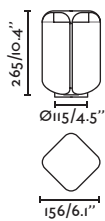

Bu-Oh 265
Estudi Ribaudí

IP65 incl.

71213 ● Dark Grey 202,70€

Material	Body Aluminium
	Diff Opal PC
Power	12W
Lumen Output	310lm
Light Source	SMD LED 3000K
Class	I
CRI	>80
Voltage (V/Hz)	100V-240V/50-60Hz

Bu-Oh 560
Estudi Ribaudí

IP65 incl.

71214 ● Dark Grey 268,50€

Material	Body Aluminium
	Diff Opal PC
Power	12W
Lumen Output	310lm
Light Source	SMD LED 3000K
Class	I
CRI	>80
Voltage (V/Hz)	100V-240V/50-60Hz