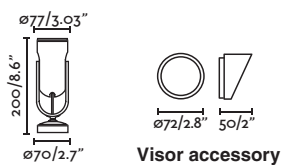

Visor accessory