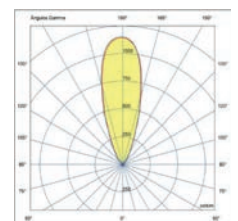

10°

38°

Geiser's orientation system is not only accurate, but also allows the orientation to be adjusted once the product is already installed, providing the flexibility to verify and adjust the desired effect during orientation, ensuring an optimal result tailored to specific needs.