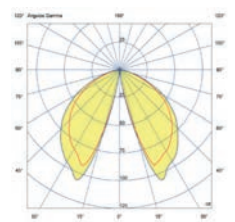

Soleil

IP54 IK07 incl. PIR solar

70785 ● Dark Grey 194,90€

Material	Body Aluminium Diff Opal PMMA
Power	2W
Lumen Output	140lm
Light Source	SMD LED 3000K
Class	III
CRI	>80
	7h Charge Max. 3h Worktime

Saura

IP54 incl. PIR solar

70774 ● Dark Grey 166,30€

Material	Body Aluminium Diff Opal PC
Power	2W
Lumen Output	225lm
Light Source	SMD LED 3000K
Class	III
CRI	>80
Beam angle	180°
	8h Charge Max. 2,5h Worktime