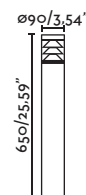

Plim 1

IP65 IK08 incl.

71299 ● Dark Grey 142,20€

Material	Body Aluminium
	Diff Transparent PC
Power	10W
Lumen Output	508lm
Light Source	SMD LED 3000K
Class	I
CRI	>80
Voltage (V/Hz)	100V-240V/50-60Hz

Plim 2

IP65 IK08 incl.

71300 ● Dark Grey 142,20€

Material	Body Aluminium
	Diff Opal PC
Power	10W
Lumen Output	400lm
Light Source	SMD LED 3000K
Class	I
CRI	>80
Voltage (V/Hz)	100V-240V/50-60Hz

Plim 3

IP65 IK08 incl.

71301 ● Dark Grey 142,20€

Material	Body Aluminium
	Diff Transparent PC
Power	10W
Lumen Output	478lm
Light Source	SMD LED 3000K
Class	I
CRI	>80
Voltage (V/Hz)	100V-240V/50-60Hz