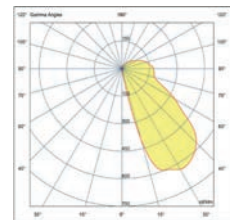

Grant SQ

IP65

IK10

SEA SIDE
SUITABLE

70655

● Dark Grey 42,50€

Material	Body ABS
	Diff Transparent PC
Power	1W
Lumen Output	65lm
Light Source	SMD LED 3000K
Class	II
CRI	>80
Voltage (V/Hz)	100V-240V/50-60Hz
Beam angle	120°

Grant R

IP65

IK10

SEA SIDE
SUITABLE

70656

● Dark Grey 42,50€

Material	Body ABS
	Diff Transparent PC
Power	1W
Lumen Output	65lm
Light Source	SMD LED 3000K
Class	II
CRI	>80
Voltage (V/Hz)	100V-240V/50-60Hz
Beam angle	120°

Path

IP44

IK06

70501

● Matt White 105,50€

70508

● Dark Grey 105,50€

Material	Body Aluminium
	Diff Transparent PC
Power	9W
Lumen Output	390lm
Light Source	SMD LED 3000K
Class	I
CRI	>80
Voltage (V/Hz)	100V-240V/50-60Hz