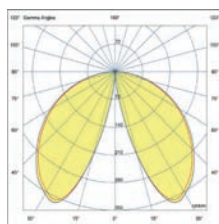

Naya 200

IP54 incl.

71198 ● Dark Grey 110,10€

Material	Body Aluminium
	Diff Transparent PC
Power	8W
Lumen Output	180lm
Light Source	SMD LED 3000K
Class	I
CRI	>80
Voltage (V/Hz)	100V-240V/50-60Hz
Beam angle	120°

Naya 500

IP54 incl.

71199 ● Dark Grey 145,50€

Material	Body Aluminium
	Diff Transparent PC
Power	8W
Lumen Output	180lm
Light Source	SMD LED 3000K
Class	I
CRI	>80
Voltage (V/Hz)	100V-240V/50-60Hz
Beam angle	120°