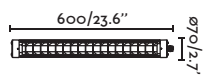

Scuba louver 600

IP65 IK10 incl.

NEW

75756 NEW ● Black 186,90€

Material	Body Aluminium
	Diff Transparent PC
Power	20W
Lumen Output	1280lm
Light Source	SMD LED 2700K
Class	I
CRI	>90
Voltage (V/Hz)	220V-240V/50-60Hz
Beam angle	60°
Cable	1.5 MT

Scuba louver 1200

IP65 IK10 incl.

NEW

75757 NEW ● Black 260,90€

Material	Body Aluminium
	Diff Transparent PC
Power	36W
Lumen Output	1510lm
Light Source	SMD LED 2700K
Class	I
CRI	>90
Voltage (V/Hz)	220V-240V/50-60Hz
Beam angle	60°
Cable	1.5 MT