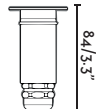

70443

● Satin Stainless 185,60€

Material	Body Stainless steel 316L
	Diff Transparent Glass
Power	3W
Lumen Output	196lm
Light Source	SMD LED 4000K
Class	III
CRI	>80
Voltage (V/Hz)	24V DC
Beam angle	30°
Cut out	ø204
Recom. Driver	98324026

*Drivers info pag. 554