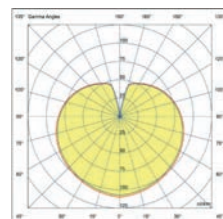

75566 ● Black 252,10€

Material	Body Stainless steel
	Diff Opal Glass
Power	3W
Lumen Output	154lm
Light Source	COB LED 2700K
Class	II
CRI	>90
Voltage (V/Hz)	220V-240V/50-60Hz
Cable	0.5 MT

Beacon
112