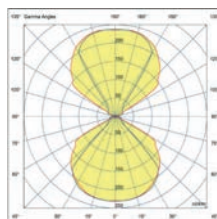

Nairobi

IP54 IK06 incl.

70832 ● Rust Brown 107,40€

Material	Body Aluminium Diff Transparent Glass
Power	6W
Lumen Output	380lm
Light Source	COB LED 3000K
Class	I
CRI	>80
Voltage (V/Hz)	100V-240V/50-60Hz

Sunset

IP54 incl.

70686 ● Matt White 99,90€

70687 ● Dark Grey 99,90€

Material	Body Aluminium Diff Opal Glass
Power	2x3W
Lumen Output	2x130lm
Light Source	SMD LED 3000K
Class	I
CRI	>80
Voltage (V/Hz)	220V-240V/50-60Hz