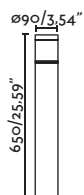

Plim 1

IP65 IK08 incl.

71299 ● Dark Grey 142,20€

Material	Body Aluminium
	Diff Transparent PC
Power	10W
Lumen Output	508lm
Light Source	SMD LED 3000K
Class	I
CRI	>80
Voltage (V/Hz)	100V-240V/50-60Hz

Plim 2

IP65 IK08 incl.

71300 ● Dark Grey 142,20€

Material	Body Aluminium
	Diff Opal PC
Power	10W
Lumen Output	400lm
Light Source	SMD LED 3000K
Class	I
CRI	>80
Voltage (V/Hz)	100V-240V/50-60Hz

Plim 3

IP65 IK08 incl.

71301 ● Dark Grey 142,20€

Material	Body Aluminium
	Diff Transparent PC
Power	10W
Lumen Output	478lm
Light Source	SMD LED 3000K
Class	I
CRI	>80
Voltage (V/Hz)	100V-240V/50-60Hz