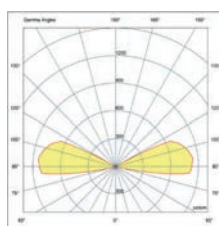

Loth 1L

IP67 IK10 incl.

70285 ● Matt Black 113,90€

Material	Body Aluminium Diff Opal PC
Power	6W
Lumen Output	210lm
Light Source	COB LED 3000K
Class	I
CRI	>80
Voltage (V/Hz)	220V-240V/50-60Hz
Resistance (Kg)	2000Kg

Loth 2L

IP67 IK10 incl.

70286 ● Matt Black 124,90€

Material	Body Aluminium Diff Opal PC
Power	11,5W
Lumen Output	406lm
Light Source	COB LED 3000K
Class	I
CRI	>80
Voltage (V/Hz)	220V-240V/50-60Hz
Resistance (Kg)	2000Kg

Loth 4L

IP67 IK10 incl.

70287 ● Matt Black 140,60€

Material	Body Aluminium Diff Opal PC
Power	13,5W
Lumen Output	472lm
Light Source	COB LED 3000K
Class	I
CRI	>80
Voltage (V/Hz)	220V-240V/50-60Hz
Resistance (Kg)	2000Kg