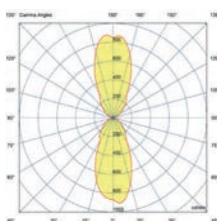

70405

● Satin Stainless 110,50€

70406

● Satin Stainless 124,10€

Material	Body Stainless steel 316L Diff Opal PMMA
Power	2x4,5W
Lumen Output	2x400lm
Light Source	SMD LED 3000K
Class	I
CRI	>80
Voltage (V/Hz)	220V-240V/50-60Hz

Material	Body Stainless steel 316L Diff Opal PMMA
Power	2x8W
Lumen Output	2x325lm
Light Source	SMD LED 3000K
Class	I
CRI	>80
Voltage (V/Hz)	220V-240V/50-60Hz