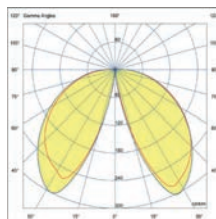

Twist 300
Estudi Ribaudí

IP65 incl.

71286 ● Dark Grey 165,20€

Material	Body Aluminium
	Diff Opal PC
Power	10W
Lumen Output	500lm
Light Source	SMD LED 3000K
Class	I
CRI	>80
Voltage (V/Hz)	100V-240V/50-60Hz

Twist 500
Estudi Ribaudí

IP65 incl.

71287 ● Dark Grey 199,80€

Material	Body Aluminium
	Diff Opal PC
Power	10W
Lumen Output	500lm
Light Source	SMD LED 3000K
Class	I
CRI	>80
Voltage (V/Hz)	100V-240V/50-60Hz