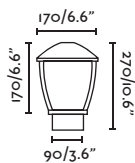

75003

● Dark Grey 262,10€

Material	Body Aluminium
	Diff Opal PC
Light Source	1 E27 max. 15W
Bulb incl.	No
Recom. Bulb	17463
Class	I

Material	Body Aluminium
	Diff Opal PC
Light Source	1 E27 max. 15W
Bulb incl.	No
Recom. Bulb	17463
Class	I

Material	Body Aluminium
	Diff Opal PC
Light Source	1 E27 max. 15W
Bulb incl.	No
Recom. Bulb	17463
Class	I

Wall
386