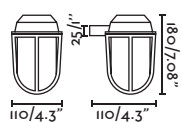

Cabo

IP44 IK05

70998

Brass 114,10€

Borda

IP44

70997

Brass 111,90€

Nahir

IP44

70992

Brass 160,30€

Material	Body Brass
	Diff Transparent Glass
Light Source	1 E27 max. 15W
Bulb incl.	No
Recom. Bulb	17463
Class	I

Material	Body Brass
	Diff Transparent Glass
Light Source	1 E27 max. 15W
Bulb incl.	No
Recom. Bulb	17463
Class	I

Material	Body Brass
	Diff Transparent Glass
Light Source	1 E27 max. 15W
Bulb incl.	No
Recom. Bulb	17463
Class	I