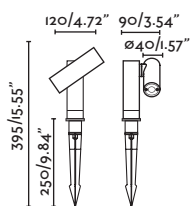

Spy 145

IP65 IK05 incl. 350°

70787 ● Dark Grey 130,80€

Material	Body Aluminium+PC
	Diff Opal Glass
Power	6W
Lumen Output	395lm
Light Source	COB LED 3000K
Class	I
Voltage (V/Hz)	220V-240V/50Hz
Beam angle	30°
Cable	2 MT

Spy 435

IP65 IK05 incl. 350°

70788 ● Dark Grey 159,90€

Material	Body Aluminium+PC
	Diff Opal Glass
Power	6W
Lumen Output	395lm
Light Source	COB LED 3000K
Class	I
Voltage (V/Hz)	220V-240V/50Hz
Beam angle	30°
Cable	2 MT