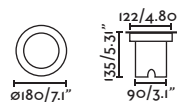

Geiser 130

- 70302 10° ●● Satin Stainless + Matt Black **176,30€**
- 70303 38° ●● Satin Stainless + Matt Black **176,30€**

Material	Body Stainless steel 316L+Aluminium
	Diff Transparent Glass
Power	6,5W
Lumen Output	400lm
Light Source	COB LED 3000K
Class	I
CRI	>80
Voltage (V/Hz)	220V-240V/50-60Hz
Cut out	ø90
Resistance (Kg)	2000Kg

Geiser 180

- 70308 10° ● Satin Stainless **257,60€**
- 70309 38° ● Satin Stainless **257,60€**

Material	Body Stainless steel 316L+Aluminium
	Diff Transparent Glass
Power	12,5W
Lumen Output	1400lm
Light Source	COB LED 3000K
Class	I
CRI	>80
Voltage (V/Hz)	100V-240V/50-60Hz
Cut out	ø165
Resistance (Kg)	2000Kg

10°

38°

10°

38°