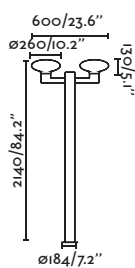

Blubs 2L
Estudi Ribaudí

IP44

74435F2-03 ● Dark Grey + Opal 527,40€

Material	Body Aluminium
	Diff Opal PMMA
Light Source	2 E27 max. 15W
Bulb incl.	No
Recom. Bulb	17437
Class	I

Blubs 3L
Estudi Ribaudí

IP44

74436F3-03 ● Dark Grey + Opal 615,80€

Material	Body Aluminium
	Diff Opal PMMA
Light Source	3 E27 max. 15W
Bulb incl.	No
Recom. Bulb	17437
Class	I