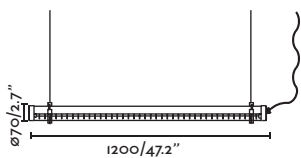

75758-01 NEW ● Black 305,60€

Material	Body Aluminium
	Diff Transparent PC
Power	36W
Lumen Output	1575lm
Light Source	SMD LED 2700K
Class	I
CRI	>90
Voltage (V/Hz)	220V-240V/50-60Hz
Beam angle	80x130°
Cable	3 MT
Accessories	Tensor included

Ceiling
340

Wall
373