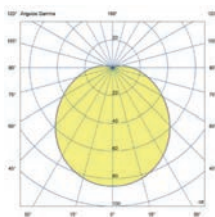

Sun

IP54 incl.

70823 ● Dark Grey 69,10€

Material	Body Aluminium Diff Opal PC
Power	4,4W
Lumen Output	275lm
Light Source	SMD LED 3000K
Class	I
CRI	>80
Voltage (V/Hz)	100V-240V/50-60Hz

Tom 190

IP65 IK10 incl. SEA SIDE SUITABLE

70665 ● Matt White 44,40€
70666 ● Dark Grey 44,40€

Material	Body ABS Diff Opal PC
Power	7W
Lumen Output	400lm
Light Source	SMD LED 3000K
Class	II
CRI	>80
Voltage (V/Hz)	220V-240V/50-60Hz

Tom 220

IP65 IK10 incl. SEA SIDE SUITABLE

70682 ● Dark Grey 60,40€
70683 ● Matt White 60,40€

Material	Body ABS Diff Opal PC
Power	11W
Lumen Output	600lm
Light Source	SMD LED 3000K
Class	II
CRI	>80
Voltage (V/Hz)	220V-240V/50-60Hz