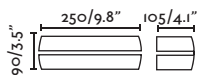

Dragma
Àlex & Manel Llusçà

IP65 incl.

71362L ● Dark Grey 142,50€

Material	Body Aluminium Diff Opal Glass
Power	15W
Lumen Output	500lm
Light Source	SMD LED 3000K
Class	I
CRI	>80
Voltage (V/Hz)	100V-240V/50-60Hz

Ancora
Àlex & Manel Llusçà

IP44

74401 ● Dark Grey 67,30€

Material	Body Aluminium Diff Opal PC
Light Source	1 E27 max. 15W
Bulb incl.	No
Recom. Bulb	17463
Class	I