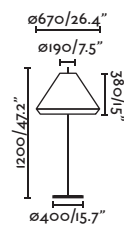

Saigon out 1950 T70
Nahtrang

IP44

- 71569-05 Dark Grey + Cream **535,20€**
- 71569-06 Dark Grey + Brown **535,20€**

Material	Body Aluminium
	Diff Opal PEMD
	Shade Textilene
Light Source	1 E27 max. 15W
Bulb incl.	No
Recom. Bulb	17463
Class	II
Cable	2 MT

Saigon out 1200 T70
Nahtrang

IP44

- 71575-05 Dark Grey + Cream **523,70€**
- 71575-06 Dark Grey + Brown **523,70€**

Material	Body Aluminium
	Diff Opal PEMD
	Shade Textilene
Light Source	1 E27 max. 15W
Bulb incl.	No
Recom. Bulb	17463
Class	II
Cable	2 MT

Spike
274

Suspended
308

Portable
314