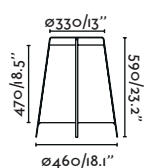

- 71262   Matt Black + Green 573,50€
- 71263   Matt Black + Beige 573,50€

Material	Body Steel
	Shade PP
Light Source	E27 max. 12W
Bulb incl.	No
Recom. Bulb	17425
Class	II
Cable	5 MT

*Only for glass LED bulbs, models A60, ST64, G95 and G125