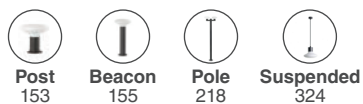

Blubs
Estudi Ribaudí

IP44

74432A-03 ● Dark Grey + Opal 106,70€

Material	Body Aluminium
	Diff Opal PMMA
Light Source	1 E27 max. 15W
Bulb incl.	No
Recom. Bulb	17437
Class	I

Muffin
Àlex & Manel Llusà

IP44

74432A-04 ● Dark Grey + Opal 98,40€

Material	Body Aluminium
	Diff Opal PMMA
Light Source	1 E27 max. 15W
Bulb incl.	No
Recom. Bulb	17437
Class	I