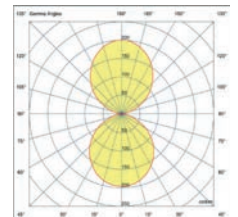

Quart

IP65 incl.

70579

● Dark Grey 272,60€

Material	Body Aluminium Diff Opal Glass
Power	30W
Lumen Output	1200lm
Light Source	SMD LED 3000K
Class	I
CRI	>80
Voltage (V/Hz)	220V-240V/50Hz

Oval

IP65 IK06 incl.

71276

● Dark Grey 110,90€

Material	Body Aluminium Diff Opal Glass
Power	10W
Lumen Output	450lm
Light Source	SMD LED 3000K
Class	I
CRI	>80
Voltage (V/Hz)	100V-240V/50-60Hz