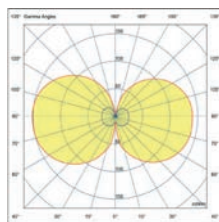

75541 ● Dark Grey 238,80€

Material	Body Aluminium
	Diff Opal PMMA
Power	10W
Lumen Output	623lm
Light Source	SMD LED 3000K
Class	I
CRI	>80
Voltage (V/Hz)	100V-240V/50-60Hz

Wall
432