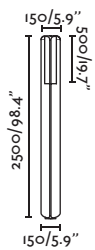

71209 ● Dark Grey 857,70€

Material	Body Aluminium
	Diff Opal PC
Power	30W
Lumen Output	2500lm
Light Source	SMD LED 3000K
Class	I
CRI	>80
Voltage (V/Hz)	100V-240V/50-60Hz

Beacon
166

Wall
424