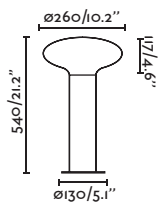

Blubs 540
Estudi Ribaudí

IP44

74434B-03 ●● Dark Grey + Opal 132,40€

Material	Body Aluminium
	Diff Opal PMMA
Light Source	1 E27 max. 15W
Bulb incl.	No
Recom. Bulb	17437
Class	I

Moon 610
Faro Lab

IP44

74434B-01 ●● Dark Grey + Opal 125,70€

Material	Body Aluminium
	Diff Opal PMMA
Light Source	1 E27 max. 15W
Bulb incl.	No
Recom. Bulb	17437
Class	I