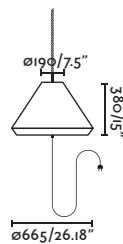

Saigon out C100 portable
Nahtrang

IP44

NEW MATERIAL

- 71584-10 Dark Grey + Beige **719,40€**
- 71584-12 NEW Dark Grey + Green **719,40€**
- 71584-14 NEW Dark Grey + Ochre **719,40€**

Material	Body Aluminium
	Diff Opal PEMD
	Shade PP
Light Source	1 E27 max. 15W
Bulb incl.	No
Recom. Bulb	17463
Class	II
Cable	3 MT

*Rope not included

Saigon out C70 portable
Nahtrang

IP44

NEW MATERIAL

- 71584-09 Dark Grey + Beige **608,40€**
- 71584-11 NEW Dark Grey + Green **608,40€**
- 71584-13 NEW Dark Grey + Ochre **608,40€**

Material	Body Aluminium
	Diff Opal PEMD
	Shade PP
Light Source	1 E27 max. 15W
Bulb incl.	No
Recom. Bulb	17463
Class	II
Cable	3 MT

*Rope not included