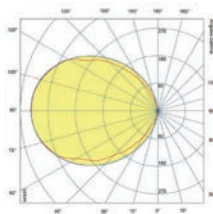

Bracket

IP44 incl.

72272 ● Dark Grey 90,50€

Material	Body Aluminium Diff Opal Glass
Power	6W
Lumen Output	270lm
Light Source	SMD LED 3000K
Class	I
CRI	>80
Voltage (V/Hz)	220V-240V/50-60Hz

Takua

IP65 IK06 incl.

71277 ● Dark Grey 119,00€
71308 ● Matt White 119,00€
71309 ● Rust Brown 119,00€

Material	Body Aluminium Diff Opal Glass
Power	10W
Lumen Output	450lm
Light Source	SMD LED 3000K
Class	I
CRI	>80
Voltage (V/Hz)	100V-240V/50-60Hz