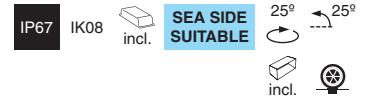

Geiser 130

- 70302 10° ●● Satin Stainless + Matt Black **176,30€**
- 70303 38° ●● Satin Stainless + Matt Black **176,30€**

Material	Body Stainless steel 316L+Aluminium
	Diff Transparent Glass
Power	6,5W
Lumen Output	400lm
Light Source	COB LED 3000K
Class	I
CRI	>80
Voltage (V/Hz)	220V-240V/50-60Hz
Cut out	ø90
Resistance (Kg)	2000Kg

Geiser 180

- 70308 10° ● Satin Stainless **257,60€**
- 70309 38° ● Satin Stainless **257,60€**

Material	Body Stainless steel 316L+Aluminium
	Diff Transparent Glass
Power	12,5W
Lumen Output	1400lm
Light Source	COB LED 3000K
Class	I
CRI	>80
Voltage (V/Hz)	100V-240V/50-60Hz
Cut out	ø165
Resistance (Kg)	2000Kg

10°

38°

10°

38°