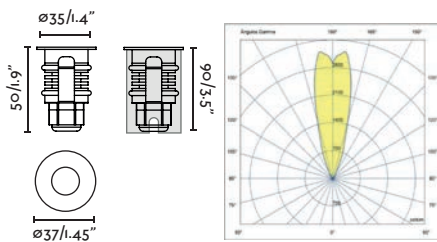

Grund 37

IP67 IK08 no incl. SEA SIDE SUITABLE
incl.

70726 ● Satin Stainless 78,70€
70730 ● Anodized Black 78,70€

Material	Body Stainless steel 316L+Aluminium Diff Transparent Glass
Power	2W
Lumen Output	152lm
Light Source	SMD LED 3000K
Class	III
CRI	>90
Beam angle	15°
Cut out	ø32
Recom. Driver	98310206E
Resistance (Kg)	1000Kg

*Drivers info pag. 554