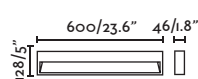

Grada 157

IP54 IK10 incl.

70906 ● Dark Grey **86,70€**
70907 ● Rust Brown **88,30€**

Material	Body Aluminium Diff Opal Glass
Power	3W
Lumen Output	86lm
Light Source	SMD LED 3000K
Class	I
CRI	>80
Voltage (V/Hz)	220V-240V/50-60Hz

Grada 250

IP54 IK10 incl.

70908 ● Dark Grey **111,90€**
70909 ● Rust Brown **114,20€**

Material	Body Aluminium Diff Opal Glass
Power	6W
Lumen Output	208lm
Light Source	SMD LED 3000K
Class	I
CRI	>80
Voltage (V/Hz)	220V-240V/50-60Hz

Grada 600

IP54 IK10 incl.

70910 ● Dark Grey **186,30€**

Material	Body Aluminium Diff Opal Glass
Power	12W
Lumen Output	443lm
Light Source	SMD LED 3000K
Class	I
CRI	>80
Voltage (V/Hz)	220V-240V/50-60Hz