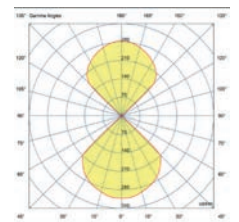

Log

IP54 IK06 incl.

70264 ● Dark Grey 116,80€

Material	Body Aluminium Diff Opal PC
Power	9W
Lumen Output	600lm
Light Source	SMD LED 3000K
Class	I
CRI	>80
Voltage (V/Hz)	220V-240V/50-60Hz

Blind

IP65 IK06 incl.

70267 ● Matt White 126,60€
70268 ● Rust Brown 126,60€
70634 ● Dark Grey 126,60€

Material	Body Aluminium Diff Transparent Glass
Power	2x3W
Lumen Output	2x90lm
Light Source	COB LED 3000K
Class	I
CRI	>80
Voltage (V/Hz)	220V-240V/50-60Hz

Olan

IP65 IK06 incl.

70269 ● Matt White 122,30€
70270 ● Rust Brown 122,30€
70637 ● Dark Grey 122,30€

Material	Body Aluminium Diff Transparent Glass
Power	2x3W
Lumen Output	2x100lm
Light Source	COB LED 3000K
Class	I
CRI	>80
Voltage (V/Hz)	220V-240V/50-60Hz