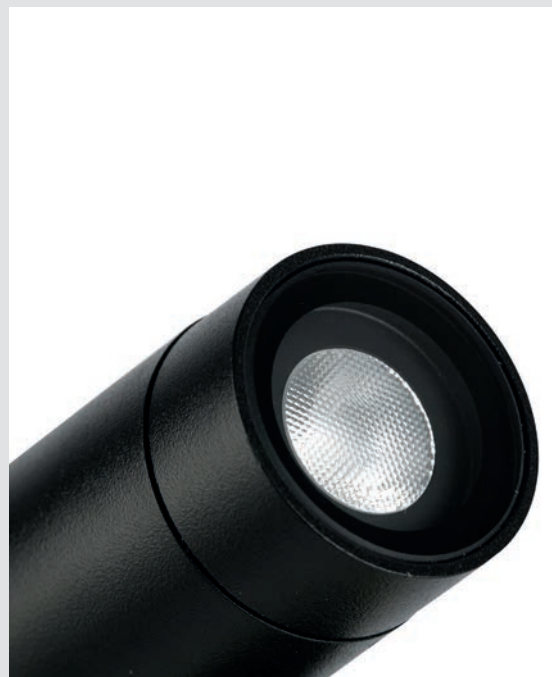

Recessed light source, optics available in 3 different aperture angles.