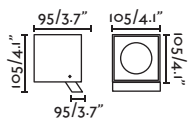

Oko

IP65 IK08 incl.

70161 ● Dark Grey 182,80€

Material	Body Aluminium Diff Transparent Glass
Power	20W
Lumen Output	1400lm
Light Source	COB LED 3000K
Class	I
CRI	>80
Voltage (V/Hz)	220V-240V/50-60Hz
Beam angle	30°

Plom

IP64 incl. 90

70912 ● Dark Grey 135,60€

Material	Body Aluminium Diff PMMA
Power	8,5W
Lumen Output	635lm
Light Source	COB LED 3000K
Class	I
CRI	>80
Voltage (V/Hz)	100V-240V/50-60Hz
Beam angle	18-45°

Spike
298