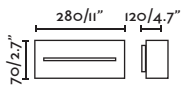

West 1

IP54 IK06

70888

● Dark Grey 82,80€

Material	Body Aluminium
	Diff Opal Glass
Light Source	1 E27 max. 15W
Bulb incl.	No
Recom. Bulb	17437
Class	I

West 2

IP54 IK06

70899

● Dark Grey 78,50€

Material	Body Aluminium
	Diff Opal Glass
Light Source	1 E27 max. 15W
Bulb incl.	No
Recom. Bulb	17437
Class	I