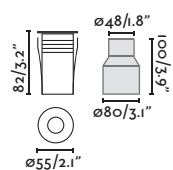

Crosby

IP67 IK08 incl. SEA SIDE SUITABLE incl.

70459N ● Satin Stainless 113,00€

Material	Body Stainless steel 316L+Aluminium Diff Opal Glass
Power	1W
Lumen Output	13lm
Light Source	SMD LED 3000K
Class	I
CRI	>80
Voltage (V/Hz)	120V-240V/50-60Hz
Beam angle	120°
Cut out	ø80

Crosby 24V

IP67 IK08 no incl. SEA SIDE SUITABLE incl.

70453 ● Satin Stainless 115,60€

Material	Body Stainless steel 316L+Aluminium Diff Opal Glass
Power	0,7W
Lumen Output	77lm
Light Source	SMD LED 3000K
Class	III
CRI	>80
Voltage (V/Hz)	24V DC/50-60Hz
Beam angle	120°
Cut out	ø80
Recom. Driver	98324006

*Drivers info pag. 554

Curtis

IP67 IK08 incl. SEA SIDE SUITABLE incl.

70462N ● Satin Stainless 121,40€

Material	Body Aluminium Diff Transparent Glass
Power	2W
Lumen Output	180lm
Light Source	COB LED 3000K
Class	I
CRI	>80
Voltage (V/Hz)	100V-240V/50-60Hz
Cut out	ø80