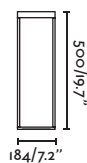

Wall accessory

71914

● Black 28,75€

Material **Body** Aluminium