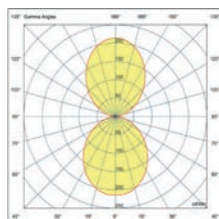

Dragma
Àlex & Manel Llusçà

IP65 incl.

71362L ● Dark Grey 142,50€

Material	Body Aluminium Diff Opal Glass
Power	15W
Lumen Output	500lm
Light Source	SMD LED 3000K
Class	I
CRI	>80
Voltage (V/Hz)	100V-240V/50-60Hz

Ancora
Àlex & Manel Llusçà

IP44

74401 ● Dark Grey 67,30€

Material	Body Aluminium Diff Opal PC
Light Source	1 E27 max. 15W
Bulb incl.	No
Recom. Bulb	17463
Class	I