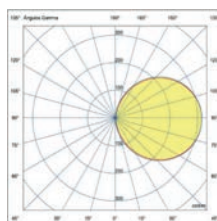

Stripe grid

IP54 IK07 incl.

- 72094 ● Matt White 48,70€
- 72095 ● Dark Grey 48,70€

Material	Body Aluminium Diff Opal PC
Power	5W
Lumen Output	70lm
Light Source	SMD LED 3000K
Class	I
CRI	>80
Voltage (V/Hz)	100V-240V/50-60Hz
Cut out	230x89

Stripe

IP54 IK07 incl. incl.

- 72092 ● Dark Grey 47,80€
- 72093 ● Matt White 47,80€

Material	Body Aluminium Diff Opal PC
Power	5W
Lumen Output	50lm
Light Source	SMD LED 3000K
Class	I
CRI	>80
Voltage (V/Hz)	100V-240V/50-60Hz
Cut out	230x89