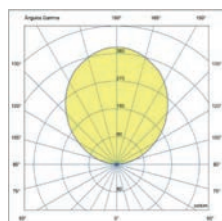

Crosby

IP67 IK08 incl. SEA SIDE SUITABLE incl.

70459N ● Satin Stainless 113,00€

Material	Body Stainless steel 316L+Aluminium Diff Opal Glass
Power	1W
Lumen Output	13lm
Light Source	SMD LED 3000K
Class	I
CRI	>80
Voltage (V/Hz)	120V-240V/50-60Hz
Beam angle	120°
Cut out	ø80

Crosby 24V

IP67 IK08 no incl. SEA SIDE SUITABLE incl.

70453 ● Satin Stainless 115,60€

Material	Body Stainless steel 316L+Aluminium Diff Opal Glass
Power	0,7W
Lumen Output	77lm
Light Source	SMD LED 3000K
Class	III
CRI	>80
Voltage (V/Hz)	24V DC/50-60Hz
Beam angle	120°
Cut out	ø80
Recom. Driver	98324006

*Drivers info pag. 554

Curtis

IP67 IK08 incl. SEA SIDE SUITABLE incl.

70462N ● Satin Stainless 121,40€

Material	Body Aluminium Diff Transparent Glass
Power	2W
Lumen Output	180lm
Light Source	COB LED 3000K
Class	I
CRI	>80
Voltage (V/Hz)	100V-240V/50-60Hz
Cut out	ø80