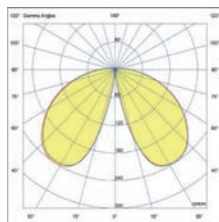

75537

● Dark Grey 197,60€

Material	Body Aluminium
	Diff Transparent PC
Power	10W
Lumen Output	600lm
Light Source	SMD LED 3000K
Class	I
CRI	>80
Voltage (V/Hz)	100V-240V/50-60Hz