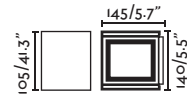

Log

IP54 IK06 incl.

70264 ● Dark Grey 116,80€

Material	Body Aluminium Diff Opal PC
Power	9W
Lumen Output	600lm
Light Source	SMD LED 3000K
Class	I
CRI	>80
Voltage (V/Hz)	220V-240V/50-60Hz

Blind

IP65 IK06 incl.

70267 ● Matt White 126,60€
70268 ● Rust Brown 126,60€
70634 ● Dark Grey 126,60€

Material	Body Aluminium Diff Transparent Glass
Power	2x3W
Lumen Output	2x90lm
Light Source	COB LED 3000K
Class	I
CRI	>80
Voltage (V/Hz)	220V-240V/50-60Hz

Olan

IP65 IK06 incl.

70269 ● Matt White 122,30€
70270 ● Rust Brown 122,30€
70637 ● Dark Grey 122,30€

Material	Body Aluminium Diff Transparent Glass
Power	2x3W
Lumen Output	2x100lm
Light Source	COB LED 3000K
Class	I
CRI	>80
Voltage (V/Hz)	220V-240V/50-60Hz