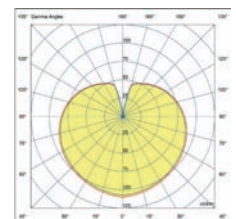

# Totem

Design Roger Vancells

Totem 611 75552

Totem 285 75551

Its simple, rounded lines form a compact, brutalist-inspired form that seeks to emphasize the expressive nature of its material, giving prominence to the natural concrete from which it is constructed.