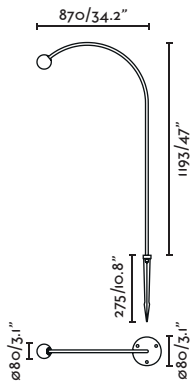

# Saigon

Design Nahtrang

It is characterized by  
simplicity and pure forms.

Saigon out W70  
71575P-07

Saigon out C70 71575P-09

outdoor

Projectors & Spikes

Saigon out 1150 R55  
71575-01