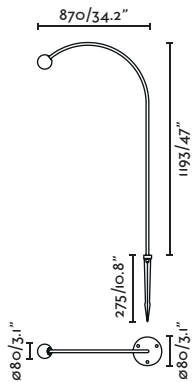

# Saigon

Design Nahtrang

It is characterized by  
simplicity and pure forms.

Saigon out W70  
71575P-07

Saigon out C70 71575P-09

outdoor

Projectors & Spikes

Saigon out 1150 R55  
71575-01