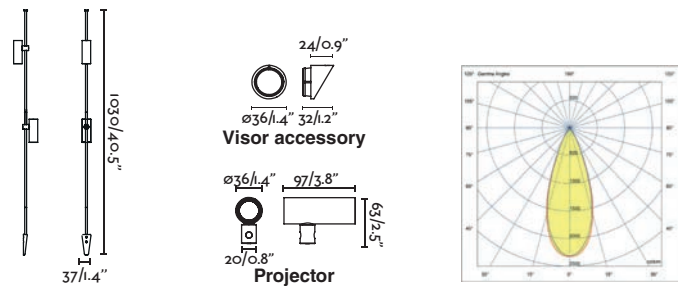

Clap estaca 1030
Faro Lab

IP65 incl. 355° 360° IP68 CONNECTOR

75709-233DR ● Black 151,70€

Material	Body Aluminium+Stainless steel
Power	2X6W
Lumen Output	2x524lm
Light Source	COB LED 3000K
Class	II
CRI	>80
Voltage (V/Hz)	220V-240V/50-60Hz
Beam angle	38°
Cable	2 MT

Visor accessory	
75714-2	● Black 5,20€
Material	Body PC