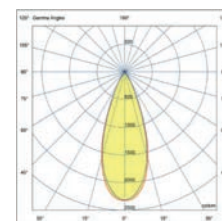

Visor accessory

75714-2 ● Black 5,20€

Material	Body PC