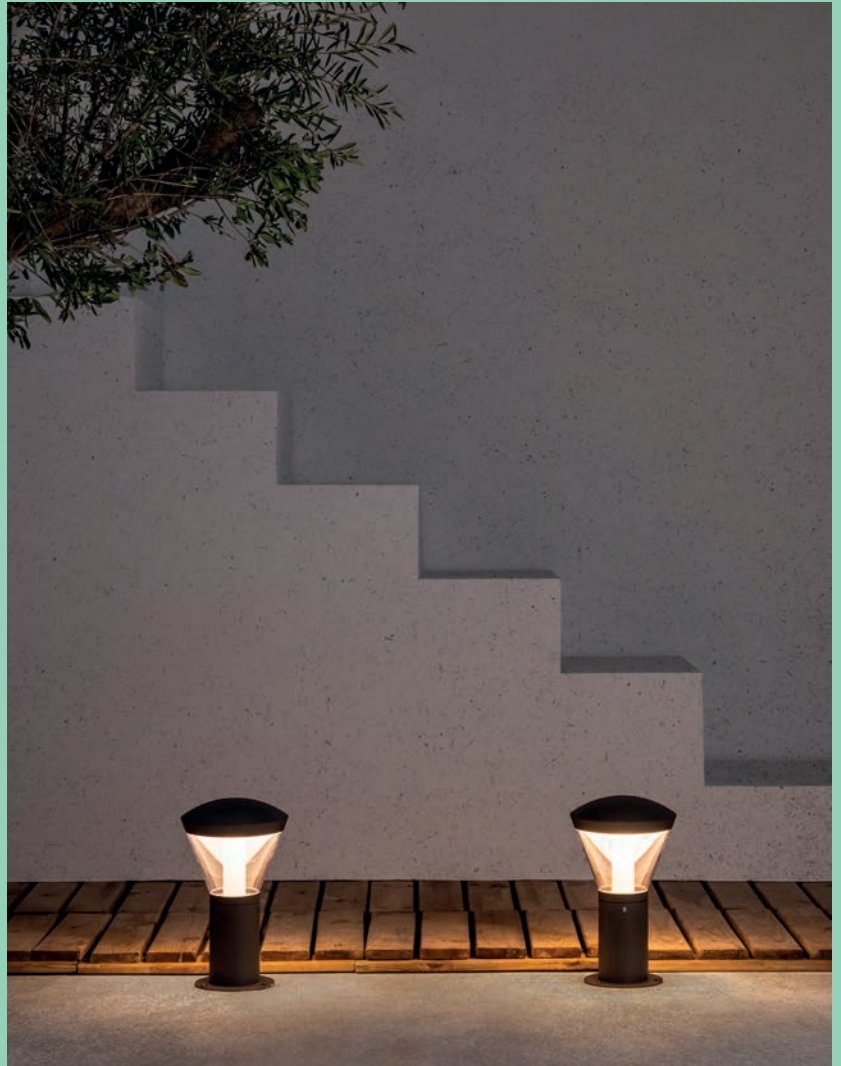

# Shelby

**Design** Conillas

Shelby is the revision of a classic. Applying the new technology, its performance has been improved, offering 360 degrees light, ideal for illuminating outdoor spaces.

Shelby 330 75537