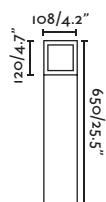

72298

● Dark Grey 155,40€

Material	Body Aluminium
	Diff Transparent Glass
Light Source	1 GU10 max. 5W
Bulb incl.	No
Recom. Bulb	97685327
Class	I

Material	Body Aluminium
	Diff Opal PC
Light Source	1 E27 max. 15W
Bulb incl.	No
Recom. Bulb	17437
Class	I

Material	Body Aluminium
	Diff Opal Glass
Power	7W
Lumen Output	195lm
Light Source	COB LED 3000K
Class	I
CRI	>80
Voltage (V/Hz)	100V-240V/50-60Hz

Wall
462