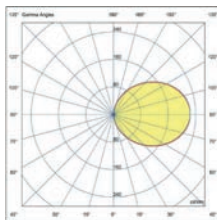

70135

● Satin Nickel **34,10€**

Material	Body Stainless steel 304
	Diff Opal PC
Power	0,8W
Lumen Output	113lm
Light Source	SMD LED 3000K
Class	II
CRI	>80
Voltage (V/Hz)	220V-240V/50-60Hz
Cut out	92x92