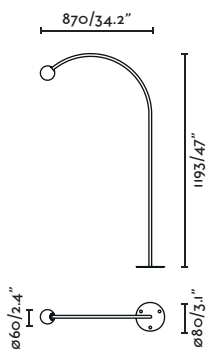

Cuca 1193 24V
Faro Lab

IP65 IK06 no incl.

24V DC

75559 ● Black 179,90€

Material	Body Stainless steel
	Diff Opal Glass
Power	3W
Lumen Output	154lm
Light Source	COB LED 2700K
Class	III
CRI	>90
Voltage (V/Hz)	24V DC
Recom. Driver	98324026
Cable	0.5 MT

*Drivers info pag. 554

Cuca 1193
Faro Lab

IP65 IK06 incl. CONNECTOR IP68

75568 ● Black 221,90€

Material	Body Stainless steel
	Diff Opal Glass
Power	3W
Lumen Output	154lm
Light Source	COB LED 2700K
Class	II
CRI	>90
Voltage (V/Hz)	220V-240V/50-60Hz
Cable	0.5 MT