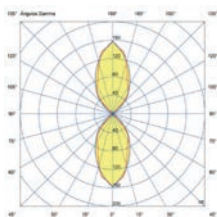

Lace

IP54 IK06 incl.

70811 ● Dark Grey 118,30€

Bruc

IP54 IK10 incl.

70828 ● Dark Grey 163,80€

Ling

IP54 IK06 incl.

70812 ● Dark Grey 118,30€

70813 ● Matt White 118,30€

Material	Body Aluminium Diff Transparent Glass
Power	2x3W
Lumen Output	2x158lm
Light Source	COB LED 4000K
Class	I
CRI	>80
Voltage (V/Hz)	100V-240V/50-60Hz
Beam angle	110°

Material	Body Aluminium Diff Opal Glass
Power	13W
Lumen Output	830lm
Light Source	SMD LED 3000K
Class	I
CRI	>80
Voltage (V/Hz)	100V-240V/50-60Hz

Material	Body Aluminium Diff Transparent Glass
Power	2x3W
Lumen Output	2x3150lm
Light Source	COB LED 4000K
Class	I
CRI	>80
Voltage (V/Hz)	100V-240V/50-60Hz
Beam angle	110°