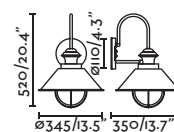

Nautica 310

IP33

71110 ● Rust Brown 91,70€

Nautica 280

IP33

71128 ● Rust Brown 84,30€

Nautica 350

IP33

71129 ● Rust Brown 122,70€

Material	Body Steel
	Diff Transparent Glass
Light Source	1 E27 max. 15W
Bulb incl.	No
Recom. Bulb	17463
Class	I

Material	Body Steel
	Diff Transparent Glass
Light Source	1 E27 max. 15W
Bulb incl.	No
Recom. Bulb	17463
Class	I

Material	Body Steel
	Diff Transparent Glass
Light Source	1 E27 max. 15W
Bulb incl.	No
Recom. Bulb	17463
Class	I