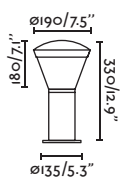

75537

● Dark Grey 197,60€

Material	Body Aluminium
	Diff Transparent PC
Power	10W
Lumen Output	600lm
Light Source	SMD LED 3000K
Class	I
CRI	>80
Voltage (V/Hz)	100V-240V/50-60Hz