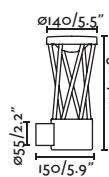

# Twist

**Design** Estudi Ribaudí

Turn outdoor lighting upside down. Twist is your choice. It is original, fresh and fun and creates an effect of lights and shadows on the surfaces where it is located.