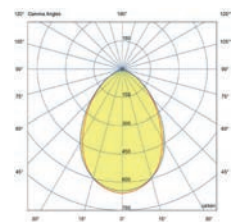

Brot 900 portable
Yembarastudio

IP65 incl.

71256 ● Black 329,10€

Material	Body Aluminium Diff Opal Glass
Power	2x6W
Lumen Output	2x290lm
Light Source	SMD LED 2700K
Class	I
CRI	>80
Voltage (V/Hz)	100V-240V/50-60Hz
Cable	1.8 MT

Brot 1800 portable
Yembarastudio

IP65 incl.

71257 ● Black 509,60€

Material	Body Aluminium Diff Opal Glass
Power	3x6W
Lumen Output	3x290lm
Light Source	SMD LED 2700K
Class	I
CRI	>80
Voltage (V/Hz)	100V-240V/50-60Hz
Cable	1.8 MT