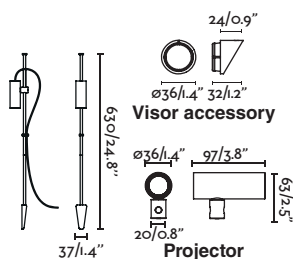

**Clap estaca 630**  
Faro Lab

IP65 incl. 355° 360° IP68 CONNECTOR

Visor accessory

75708-233DR ● Black 144,10€

Material	Body Aluminium
Power	6W
Lumen Output	524lm
Light Source	COB LED 3000K
Class	II
CRI	>80
Voltage (V/Hz)	220V-240V/50-60Hz
Beam angle	38°
Cable	2 MT