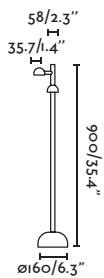

Brot 900
Yembarastudio

IP65 incl.

71253 ● Black 268,00€

Material	Body Aluminium
	Diff Opal Glass
Power	2x6W
Lumen Output	2x290lm
Light Source	SMD LED 2700K
Class	I
CRI	>80
Voltage (V/Hz)	100V-240V/50-60Hz
Beam angle	80°

Brot 1800
Yembarastudio

IP65 incl.

71254 ● Black 431,60€

Material	Body Aluminium
	Diff Opal Glass
Power	3x6W
Lumen Output	3x290lm
Light Source	SMD LED 2700K
Class	I
CRI	>80
Voltage (V/Hz)	100V-240V/50-60Hz
Beam angle	80°