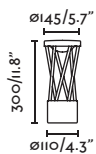

Twist 300
Estudi Ribaudí

IP65 incl.

71286 ● Dark Grey 165,20€

Material	Body Aluminium
	Diff Opal PC
Power	10W
Lumen Output	500lm
Light Source	SMD LED 3000K
Class	I
CRI	>80
Voltage (V/Hz)	100V-240V/50-60Hz

Twist 500
Estudi Ribaudí

IP65 incl.

71287 ● Dark Grey 199,80€

Material	Body Aluminium
	Diff Opal PC
Power	10W
Lumen Output	500lm
Light Source	SMD LED 3000K
Class	I
CRI	>80
Voltage (V/Hz)	100V-240V/50-60Hz