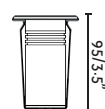

70444

● Satin Stainless 266,80€

Material	Body Stainless steel 316L
	Diff Transparent Glass
Power	5W
Lumen Output	348lm
Light Source	SMD LED 4000K
Class	III
CRI	>80
Voltage (V/Hz)	24V DC
Beam angle	30°
Cut out	ø230
Recom. Driver	98324026

*Drivers info pag. 554