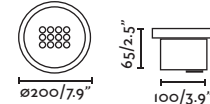

Tras 2L Orientable

71701 ● Matt Black 130,00€

Material	Body Aluminium
	Diff Transparent Glass
Power	4W
Lumen Output	462lm
Light Source	SMD LED 3000K
Class	III
CRI	>=90
Voltage (V/Hz)	24V DC
Beam angle	13°
Cut out	ø82
Recom. Driver	98324020U

*Drivers info pag. 554

Recessed box	
71703	34,00€
Material	Body ABS
Cut out	175x195

Tras 4L

71702 ● Matt Black 122,00€

Material	Body Aluminium
	Diff Transparent Glass
Power	8W
Lumen Output	924lm
Light Source	SMD LED 3000K
Class	III
CRI	>=90
Voltage (V/Hz)	24V DC
Beam angle	13°
Cut out	ø82
Recom. Driver	98324015U

*Drivers info pag. 554

Recessed box	
71703	34,00€
Material	Body ABS
Cut out	175x195

Tras 25L

71716 13° ● Matt Black 339,20€

71717 40° ● Matt Black 332,50€

Material	Body Aluminium+ABS
	Diff Transparent Glass
Power	25W
Lumen Output	2580lm
Light Source	SMD LED 3000K
Class	III
CRI	>=90
Voltage (V/Hz)	24V DC
Cut out	250x235
Recom. Driver	98324030

*Drivers info pag. 554