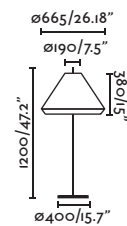

Saigon out C100
Nahtrang

IP44

NEW MATERIAL

- 71569-10 ●● Dark Grey + Beige 1.008,00€
- 71569-12 NEW ●● Dark Grey + Green 1.008,00€
- 71569-14 NEW ●● Dark Grey + Ochre 1.008,00€

Saigon out 1950 C70
Nahtrang

IP44

NEW MATERIAL

- 71569-09 ●● Dark Grey + Beige 762,00€
- 71569-11 NEW ●● Dark Grey + Green 762,00€
- 71569-13 NEW ●● Dark Grey + Ochre 762,00€

Saigon out 1200 C70
Nahtrang

IP44

NEW MATERIAL

- 71575-09 ●● Dark Grey + Beige 750,50€
- 71575-11 NEW ●● Dark Grey + Green 750,50€
- 71575-13 NEW ●● Dark Grey + Ochre 750,50€

Material	Body Aluminium+Concrete
	Diff PEMD
	Shade PP
Light Source	1 E27 max. 15W
Bulb incl.	No
Recom. Bulb	17463
Class	II
Cable	2 MT

Material	Body Aluminium
	Diff Opal PEMD
	Shade PP
Light Source	1 E27 max. 15W
Bulb incl.	No
Recom. Bulb	17463
Class	II
Cable	2 MT

Material	Body Aluminium
	Diff Opal PEMD
	Shade PP
Light Source	1 E27 max. 15W
Bulb incl.	No
Recom. Bulb	17463
Class	II
Cable	2 MT