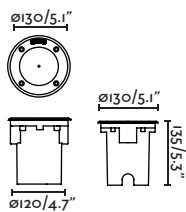

Geiser 130 wallwasher

IP67 IK08 incl. SEA SIDE SUITABLE incl.

NEW

70311 NEW ● Satin Stainless 159,80€

Material	Body Stainless steel 316L+Aluminium
Power	7,5W
Lumen Output	283lm
Light Source	COB LED 3000K
Class	II
CRI	>80
Voltage (V/Hz)	220V-240V/50-60Hz
Cut out	ø125
Resistance (Kg)	1000Kg

Geiser 180 wallwasher

IP67 IK08 incl. SEA SIDE SUITABLE incl.

NEW

70312 NEW ● Satin Stainless 229,50€

Material	Body Stainless steel 316L+Aluminium
Power	12,5W
Lumen Output	464lm
Light Source	COB LED 3000K
Class	II
CRI	>80
Voltage (V/Hz)	220V-240V/50-60Hz
Cut out	ø170
Resistance (Kg)	1000Kg