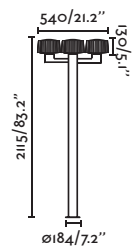

Muffin 2L
Àlex & Manel Llusca

IP44

74435F2-04 ● Dark Grey + Opal 510,80€

Material	Body Aluminium
	Diff Opal PMMA
Light Source	2 E27 max. 15W
Bulb incl.	No
Recom. Bulb	17437
Class	I

Muffin 3L
Àlex & Manel Llusca

IP44

74436F3-04 ● Dark Grey + Opal 590,90€

Material	Body Aluminium
	Diff Opal PMMA
Light Source	3 E27 max. 15W
Bulb incl.	No
Recom. Bulb	17437
Class	I

Post
152

Beacon
154

Suspended
324

Wall
390