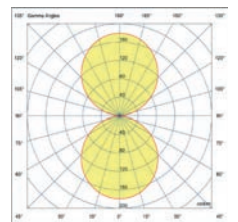

Aday 113

IP54 IK10 incl.

- 70644 ● Matt White 92,80€
- 70645 ● Dark Grey 92,80€

Material	Body Aluminium Diff Opal Glass
Power	2x3W
Lumen Output	2x225lm
Light Source	SMD LED 3000K
Class	I
CRI	>80
Voltage (V/Hz)	220V-240V/50-60Hz

Aday 175

IP54 IK10 incl.

- 70646 ● Matt White 122,70€
- 70647 ● Dark Grey 122,70€

Material	Body Aluminium Diff Opal Glass
Power	2x6,5W
Lumen Output	2x393lm
Light Source	SMD LED 3000K
Class	I
CRI	>80
Voltage (V/Hz)	220V-240V/50-60Hz