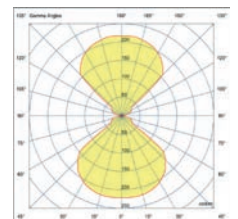

## Sunset

IP54 incl.

70686 ● Matt White 99,90€

70687 ● Dark Grey 99,90€

<b>Material</b>	Body Aluminium Diff Opal Glass
<b>Power</b>	2x3W
<b>Lumen Output</b>	2x130lm
<b>Light Source</b>	SMD LED 3000K
<b>Class</b>	I
<b>CRI</b>	>80
<b>Voltage (V/Hz)</b>	220V-240V/50-60Hz