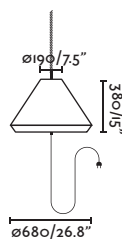

Saigon out W100 portable
Nahrang

71584-08 ●● Dark Grey + Brown 707,60€

Saigon out W70 portable
Nahrang

71584-07 ●● Dark Grey + Brown 516,30€

Saigon out T70 portable
Nahrang

71584-05 ●● Dark Grey + Cream 381,60€

71584-06 ●● Dark Grey + Brown 381,60€

Material	Body Aluminium
	Diff Opal PEMD
	Shade Synthetic wicker
Light Source	1 E27 max. 15W
Bulb incl.	No
Recom. Bulb	17463
Class	II
Cable	3 MT

*Rope not included

Material	Body Aluminium
	Diff Opal PEMD
	Shade Synthetic wicker
Light Source	1 E27 max. 15W
Bulb incl.	No
Recom. Bulb	17463
Class	II
Cable	3 MT

*Rope not included

Material	Body Aluminium
	Diff Opal PEMD
	Shade Textilene
Light Source	1 E27 max. 15W
Bulb incl.	No
Recom. Bulb	17463
Class	II
Cable	3 MT

*Rope not included

Floor
84

Floor
84

Suspended
308

Spike
274

Floor
86

Suspended
308

Spike
274