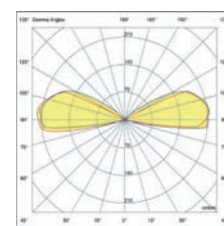

Loth 1L

IP67 IK10 incl.

70285 ● Matt Black 113,90€

Material	Body Aluminium Diff Opal PC
Power	6W
Lumen Output	210lm
Light Source	COB LED 3000K
Class	I
CRI	>80
Voltage (V/Hz)	220V-240V/50-60Hz
Resistance (Kg)	2000Kg

Loth 2L

IP67 IK10 incl.

70286 ● Matt Black 124,90€

Material	Body Aluminium Diff Opal PC
Power	11,5W
Lumen Output	406lm
Light Source	COB LED 3000K
Class	I
CRI	>80
Voltage (V/Hz)	220V-240V/50-60Hz
Resistance (Kg)	2000Kg

Loth 4L

IP67 IK10 incl.

70287 ● Matt Black 140,60€

Material	Body Aluminium Diff Opal PC
Power	13,5W
Lumen Output	472lm
Light Source	COB LED 3000K
Class	I
CRI	>80
Voltage (V/Hz)	220V-240V/50-60Hz
Resistance (Kg)	2000Kg