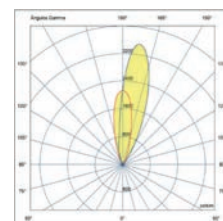

Crosby

IP67 IK08 incl. SEA SIDE SUITABLE incl.

70459N ● Satin Stainless 113,00€

Material	Body Stainless steel 316L+Aluminium Diff Opal Glass
Power	1W
Lumen Output	13lm
Light Source	SMD LED 3000K
Class	I
CRI	>80
Voltage (V/Hz)	120V-240V/50-60Hz
Beam angle	120°
Cut out	ø80

Crosby 24V

IP67 IK08 no incl. SEA SIDE SUITABLE incl.

70453 ● Satin Stainless 115,60€

Material	Body Stainless steel 316L+Aluminium Diff Opal Glass
Power	0,7W
Lumen Output	77lm
Light Source	SMD LED 3000K
Class	III
CRI	>80
Voltage (V/Hz)	24V DC/50-60Hz
Beam angle	120°
Cut out	ø80
Recom. Driver	98324006

*Drivers info pag. 554

Curtis

IP67 IK08 incl. SEA SIDE SUITABLE incl.

70462N ● Satin Stainless 121,40€

Material	Body Aluminium Diff Transparent Glass
Power	2W
Lumen Output	180lm
Light Source	COB LED 3000K
Class	I
CRI	>80
Voltage (V/Hz)	100V-240V/50-60Hz
Cut out	ø80