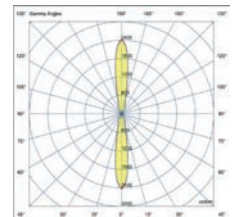

Thon 1L

IP55 IK06 incl.

70283 ● Dark Grey 258,60€

Material	Body Aluminium Diff Opal Glass
Power	15W
Lumen Output	825lm
Light Source	COB LED 3000K
Class	I
CRI	>80
Voltage (V/Hz)	220V-240V/50-60Hz
Beam angle	18°

Thon 2L

IP55 IK06 incl.

70284 ● Dark Grey 305,10€

Material	Body Aluminium Diff Opal Glass
Power	2x15W
Lumen Output	2x769lm
Light Source	COB LED 3000K
Class	I
CRI	>80
Voltage (V/Hz)	220V-240V/50-60Hz
Beam angle	18°