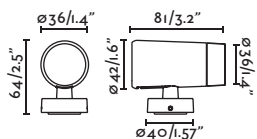

Puk 36

IP65 IK06 no incl. SEA SIDE SUITABLE 170° 90°

Material	Body Aluminium
	Diff Transparent Glass
Power	4W
Light Source	COB LED
Class	III
CRI	>80
Voltage (V/Hz)	24V DC

*Drivers info pag. 554

Family	Finish	Color T°	Beam Angle
75300- Puk Projector Ø36	2 Black	2 2700K	1 8° 2 20° 3 40°
75301- Puk Projector Ø36		3 3000K	

Example: 75300-222 Puk Ø36 black 2700K 20°