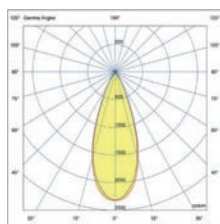

Clap baliza 512
Faro Lab

IP65 incl. 355° 360°

75704-233 ● Black 202,10€

Material	Body Aluminium
Power	6W
Lumen Output	524lm
Light Source	COB LED 3000K
Class	I
CRI	>80
Voltage (V/Hz)	220V-240V/50-60Hz
Beam angle	38°

Visor accessory	
75714-2	● Black 5,20€
Material	Body PC

Clap baliza 1266
Faro Lab

IP65 incl. 355° 360°

75705-233 ● Black 219,00€

Material	Body Aluminium+Stainless steel
Power	2X6W
Lumen Output	2x524lm
Light Source	COB LED 3000K
Class	I
CRI	>80
Voltage (V/Hz)	220V-240V/50-60Hz
Beam angle	38°

Visor accessory	
75714-2	● Black 5,20€
Material	Body PC