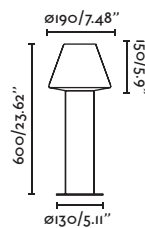

Muffin 559
Àlex & Manel Llusçà

IP44

74434B-04 ●● Dark Grey + Opal 124,10€

Material	Body Aluminium
	Diff Opal PMMA
Light Source	1 E27 max. 15W
Bulb incl.	No
Recom. Bulb	17437
Class	I

Post 152
Pole 216
Suspended 324
Wall 390

Mistu 600
Faro Lab

IP44

74434B-02 ●● Dark Grey + Opal 111,30€

Material	Body Aluminium
	Diff Opal PMMA
Light Source	1 E27 max. 15W
Bulb incl.	No
Recom. Bulb	17437
Class	I

Post 152
Pole 214
Suspended 325
Wall 388