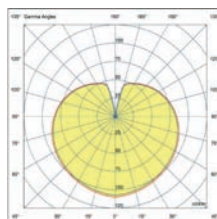

Cuca 650 24V
Faro Lab

IP65 IK06 no incl.

24V DC

Material	Body Stainless steel
	Diff Opal Glass
Power	3W
Lumen Output	154lm
Light Source	COB LED 2700K
Class	III
CRI	>90
Voltage (V/Hz)	24V DC
Recom. Driver	98324026
Cable	0.5 MT

*Drivers info pag. 554

Cuca 650
Faro Lab

IP65 IK06 incl. **IP68 CONNECTOR**

Material	Body Stainless steel
	Diff Opal Glass
Power	3W
Lumen Output	154lm
Light Source	COB LED 2700K
Class	II
CRI	>90
Voltage (V/Hz)	220V-240V/50-60Hz
Cable	0.5 MT