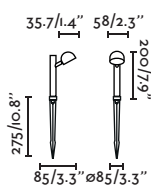

Brot 200
Yembarastudio

IP65 incl. 355° IP68 CONNECTOR

NEW

75570 ● Black 93,60€

Material	Body Aluminium
Power	7W
Lumen Output	290lm
Light Source	SMD LED 2700K
Class	II
CRI	>80
Voltage (V/Hz)	100V-240V/50-60Hz
Beam angle	80°
Cable	2 MT

Brot 600
Yembarastudio

IP65 incl. 355° IP68 CONNECTOR

NEW

75571 ● Black 103,50€

Material	Body Aluminium
Power	7W
Lumen Output	290lm
Light Source	SMD LED 2700K
Class	II
CRI	>80
Voltage (V/Hz)	100V-240V/50-60Hz
Beam angle	80°
Cable	2 MT