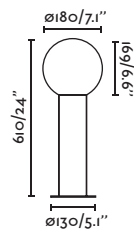

Blubs 540
Estudi Ribaudí

IP44

74434B-03 ●● Dark Grey + Opal 132,40€

Material	Body Aluminium
	Diff Opal PMMA
Light Source	1 E27 max. 15W
Bulb incl.	No
Recom. Bulb	17437
Class	I

Moon 610
Faro Lab

IP44

74434B-01 ●● Dark Grey + Opal 125,70€

Material	Body Aluminium
	Diff Opal PMMA
Light Source	1 E27 max. 15W
Bulb incl.	No
Recom. Bulb	17437
Class	I