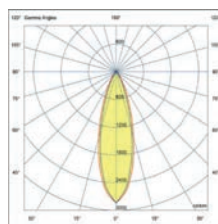

Spy 145

IP65 IK05 incl. 350°

70787 ● Dark Grey 130,80€

Material	Body Aluminium+PC
	Diff Opal Glass
Power	6W
Lumen Output	395lm
Light Source	COB LED 3000K
Class	I
Voltage (V/Hz)	220V-240V/50Hz
Beam angle	30°
Cable	2 MT

Spy 435

IP65 IK05 incl. 350°

70788 ● Dark Grey 159,90€

Material	Body Aluminium+PC
	Diff Opal Glass
Power	6W
Lumen Output	395lm
Light Source	COB LED 3000K
Class	I
Voltage (V/Hz)	220V-240V/50Hz
Beam angle	30°
Cable	2 MT