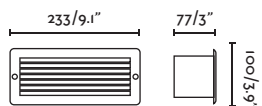

Stripe grid

IP54 IK07 incl.

- 72094 ● Matt White 48,70€
- 72095 ● Dark Grey 48,70€

Material	Body Aluminium Diff Opal PC
Power	5W
Lumen Output	70lm
Light Source	SMD LED 3000K
Class	I
CRI	>80
Voltage (V/Hz)	100V-240V/50-60Hz
Cut out	230x89

Stripe

IP54 IK07 incl. incl.

- 72092 ● Dark Grey 47,80€
- 72093 ● Matt White 47,80€

Material	Body Aluminium Diff Opal PC
Power	5W
Lumen Output	50lm
Light Source	SMD LED 3000K
Class	I
CRI	>80
Voltage (V/Hz)	100V-240V/50-60Hz
Cut out	230x89