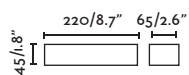

Lako

IP65 IK07 incl.

- 71909 Matt White **100,70€**
- 71910 Dark Grey **100,70€**
- 71911 Rust Brown **100,70€**
- 71898 Teak **153,80€**

Material	Body Aluminium Diff Prism Glass
Power	8W
Lumen Output	600lm
Light Source	SMD LED 3000K
Class	I
CRI	>80
Voltage (V/Hz)	220V-240V/50-60Hz
Beam angle	90°

Toluca

IP65 IK08 incl.

- 71052 Satin Aluminium **102,70€**

Material	Body Aluminium Diff Opal Glass
Power	2x8W
Lumen Output	2x450lm
Light Source	SMD LED 3000K
Class	I
CRI	>80
Voltage (V/Hz)	220V-240V/50-60Hz

Tacana

IP65 IK08 incl.

- 71049 Satin Aluminium **140,40€**

Material	Body Aluminium Diff Opal Glass
Power	12W
Lumen Output	2x850lm
Light Source	SMD LED 3000K
Class	I
CRI	>80
Voltage (V/Hz)	100V-240V/50-60Hz