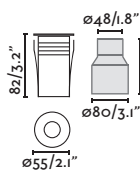

Crosby

IP67 IK08 incl. SEA SIDE SUITABLE incl.

70459N ● Satin Stainless 113,00€

Material	Body Stainless steel 316L+Aluminium Diff Opal Glass
Power	1W
Lumen Output	13lm
Light Source	SMD LED 3000K
Class	I
CRI	>80
Voltage (V/Hz)	120V-240V/50-60Hz
Beam angle	120°
Cut out	ø80

Crosby 24V

IP67 IK08 no incl. SEA SIDE SUITABLE incl.

70453 ● Satin Stainless 115,60€

Material	Body Stainless steel 316L+Aluminium Diff Opal Glass
Power	0,7W
Lumen Output	77lm
Light Source	SMD LED 3000K
Class	III
CRI	>80
Voltage (V/Hz)	24V DC/50-60Hz
Beam angle	120°
Cut out	ø80
Recom. Driver	98324006

*Drivers info pag. 554

Curtis

IP67 IK08 incl. SEA SIDE SUITABLE incl.

70462N ● Satin Stainless 121,40€

Material	Body Aluminium Diff Transparent Glass
Power	2W
Lumen Output	180lm
Light Source	COB LED 3000K
Class	I
CRI	>80
Voltage (V/Hz)	100V-240V/50-60Hz
Cut out	ø80