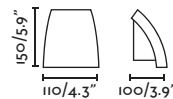

Taima

71388

● Dark Grey 81,30€

Material	Body Aluminium
	Diff Transparent Glass
Power	6W
Lumen Output	310lm
Light Source	COB LED 3000K
Class	I
CRI	>80
Voltage (V/Hz)	220V-240V/50-60Hz
Beam angle	180°

Proa Àlex & Manel Llusçà

IP44

74400

● Dark Grey 52,30€

Material	Body Aluminium
	Diff Transparent Glass
Light Source	1 GU10 max. 8W
Bulb incl.	No
Recom. Bulb	97685327
Class	I