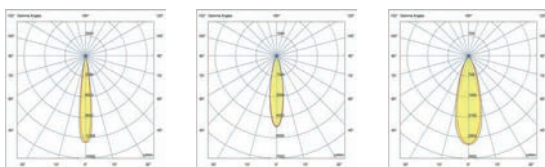

14°

22°

30°

Option	Color T°	CRI	Power	Lumen Output	Beam Angle
71792-	2700K	80	6W	691lm / 716lm / 714lm	14° / 22° / 30°
	3000K			721lm / 809lm / 803lm