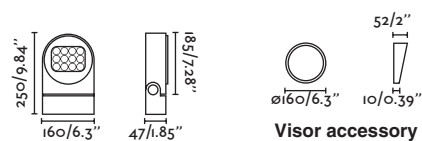

Visor accessory

71771V ● Dark Grey 35,80€

Material **Body** Aluminium