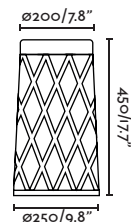

Shadow 250
Àlex & Manel Llusçà

IP65 IK08 incl.

72311 ● Dark Grey 285,90€

Material	Body Aluminium Diff Opal Glass
Power	11W
Lumen Output	800lm
Light Source	SMD LED 3000K
Class	I
CRI	>80
Voltage (V/Hz)	220V-240V/50-60Hz

Shadow 450
Àlex & Manel Llusçà

IP65 IK08 incl.

72312 ● Dark Grey 332,50€

Material	Body Aluminium Diff Opal Glass
Power	11W
Lumen Output	800lm
Light Source	SMD LED 3000K
Class	I
CRI	>80
Voltage (V/Hz)	220V-240V/50-60Hz