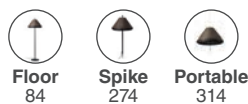

Saigon out C70
Nahtrang

IP44

- 71579C-09   Dark Grey + Beige **622,00€**
- 71579C-11 NEW Dark Grey + Green **622,00€**
- 71579C-13 NEW Dark Grey + Ochre **622,00€**

Material	Body Aluminium
	Diff Opal PEMD
	Shade PP
Light Source	1 E27 max. 15W
Bulb incl.	No
Recom. Bulb	17463
Class	II
Cable	1.2 MT

Saigon out W70
Nahtrang

IP44

- 71579C-07   Dark Grey + Brown **529,90€**

Material	Body Aluminium
	Diff Opal PEMD
	Shade Synthetic wicker
Light Source	1 E27 max. 15W
Bulb incl.	No
Recom. Bulb	17463
Class	II
Cable	1.2 MT

Saigon out T70
Nahtrang

IP44

- 71579C-05   Dark Grey + Cream **395,20€**
- 71579C-06   Dark Grey + Brown **395,20€**

Material	Body Aluminium
	Diff Opal PEMD
	Shade Textilene
Light Source	1 E27 max. 15W
Bulb incl.	No
Recom. Bulb	17463
Class	II
Cable	1.2 MT