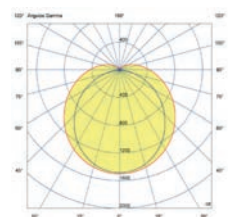

Canopy accessory

75755 Matt Black 25,00€

Material Body Aluminium