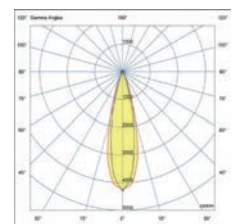

Slot 200
Lucid Product Design

IP65 IK08 incl.

70035 ● Black 157,80€

Material	Body Aluminium
	Diff Transparent Glass
Power	13W
Lumen Output	750lm
Light Source	COB LED 3000K
Class	I
CRI	>80
Voltage (V/Hz)	100V-240V/50-60Hz
Beam angle	28°

Visor accessory	
70039 ● Black 16,80€	
Material	Body Aluminium

Slot 500
Lucid Product Design

IP65 IK08 incl.

70036 ● Black 173,20€

Material	Body Aluminium
	Diff Transparent Glass
Power	13W
Lumen Output	750lm
Light Source	COB LED 3000K
Class	I
CRI	>80
Voltage (V/Hz)	100V-240V/50-60Hz
Beam angle	28°

Visor accessory	
70039 ● Black 16,80€	
Material	Body Aluminium