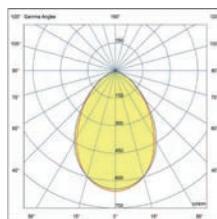

Brot 200
Yembarastudio

IP65 incl. 355° IP68 CONNECTOR

NEW

75572 NEW ● Black 105,30€

Material	Body Aluminium
Power	7W
Lumen Output	290lm
Light Source	SMD LED 2700K
Class	II
CRI	>80
Voltage (V/Hz)	100V-240V/50-60Hz
Beam angle	80°
Cable	2 MT

Brot 600
Yembarastudio

IP65 incl. 355° IP68 CONNECTOR

NEW

75573 NEW ● Black 112,90€

Material	Body Aluminium
Power	7W
Lumen Output	290lm
Light Source	SMD LED 2700K
Class	II
CRI	>80
Voltage (V/Hz)	100V-240V/50-60Hz
Beam angle	80°
Cable	2 MT

Spike
266