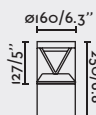

STANDARD Driver incl.

*DALI option

TCI LED
professional led applications

*CASAMBI option

TCI LED
professional led applications

VOSSLOH-SCHWABE

Beacon mA 350mA
Bollard mA 500mA
V 100-240V
Hz 50-60Hz
Power factor 0.90
Low ripple <30%
Lifetime 50000h

Overload protection
Short-circuit protection
Overheating protection
SELV (Safety Extra Low Voltage)

TCI

Beacon mA 350mA
Bollard mA 500mA
V 220-240V
Hz 50-60Hz
Power factor 0.95
Low ripple <3%
Lifetime 50000h

DALI-2 dimmable
PUSH SWITCH compatible
Overload protection
Short-circuit protection
Overheating protection
SELV (Safety Extra Low Voltage)

TCI

Beacon mA 350mA
Bollard mA 500mA
V 220-240V
Hz 50-60Hz
Power factor 0.95
Low ripple <3%
Lifetime 50000h

DALI-2 dimmable
PUSH SWITCH compatible
Overload protection
Short-circuit protection
Overheating protection
SELV (Safety Extra Low Voltage)