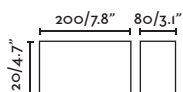

Tane

IP44 incl.

72269

● Dark Grey 83,90€

Material	Body Aluminium Diff Opal Glass
Power	2x3,5W
Lumen Output	2x140lm
Light Source	SMD LED 3000K
Class	I
CRI	>80
Voltage (V/Hz)	100V-240V/50-60Hz
Beam angle	100°

Lacre

IP54 IK06

70802

● Dark Grey 74,20€

Material	Body Aluminium Diff Transparent Glass
Light Source	1 E27 max. 15W
Bulb incl.	No
Recom. Bulb	17463
Class	I

Canon

IP44 incl.

70566N

● Dark Grey 76,60€

70567N

● Matt White 79,40€

Material	Body Aluminium Diff Transparent Glass
Power	4W
Lumen Output	130lm
Light Source	SMD LED 3000K
Class	I
CRI	>80
Voltage (V/Hz)	100V-240V/50-60Hz
Beam angle	120°