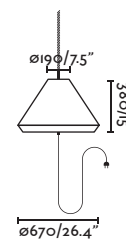

Saigon out W100 portable
Nahrang

71584-08 ●● Dark Grey + Brown 707,60€

Saigon out W70 portable
Nahrang

71584-07 ●● Dark Grey + Brown 516,30€

Saigon out T70 portable
Nahrang

71584-05 ●● Dark Grey + Cream 381,60€

71584-06 ●● Dark Grey + Brown 381,60€

Material	Body Aluminium
	Diff Opal PEMD
	Shade Synthetic wicker
Light Source	1 E27 max. 15W
Bulb incl.	No
Recom. Bulb	17463
Class	II
Cable	3 MT

*Rope not included

Material	Body Aluminium
	Diff Opal PEMD
	Shade Synthetic wicker
Light Source	1 E27 max. 15W
Bulb incl.	No
Recom. Bulb	17463
Class	II
Cable	3 MT

*Rope not included

Material	Body Aluminium
	Diff Opal PEMD
	Shade Textilene
Light Source	1 E27 max. 15W
Bulb incl.	No
Recom. Bulb	17463
Class	II
Cable	3 MT

*Rope not included

Floor
84

Floor
84

Suspended
308

Spike
274

Floor
86

Suspended
308

Spike
274