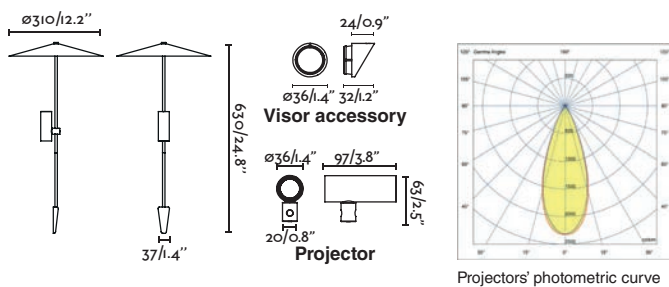

Clap estaca 630 c/ pantalla 24V
Faro Lab

IP65 no incl. 355° 360°

24V DC

75708-233P ● Black 184,90€

Material	Body Aluminium
	Shade Aluminium
Power	6W
Lumen Output	524lm
Light Source	COB LED 3000K
Class	III
CRI	>80
Voltage (V/Hz)	24V DC
Beam angle	38°
Recom. Driver	98324026
Cable	2 MT

*Drivers info pag. 554

Visor accessory	
75714-2 ● Black 5,20€	
Material	Body PC

Clap estaca 630 c/ pantalla
Faro Lab

IP65 incl. 355° 360°

IP68
CONNECTOR

75708-233PDR ● Black 226,90€

Material	Body Aluminium
	Shade Aluminium
Power	6W
Lumen Output	524lm
Light Source	COB LED 3000K
Class	II
CRI	>80
Voltage (V/Hz)	220V-240V/50-60Hz
Beam angle	38°
Cable	2 MT

Visor accessory	
75714-2 ● Black 5,20€	
Material	Body PC