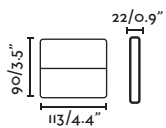

Aday 113

IP54 IK10 incl.

- 70644 ● Matt White 92,80€
- 70645 ● Dark Grey 92,80€

Material	Body Aluminium Diff Opal Glass
Power	2x3W
Lumen Output	2x225lm
Light Source	SMD LED 3000K
Class	I
CRI	>80
Voltage (V/Hz)	220V-240V/50-60Hz

Aday 175

IP54 IK10 incl.

- 70646 ● Matt White 122,70€
- 70647 ● Dark Grey 122,70€

Material	Body Aluminium Diff Opal Glass
Power	2x6,5W
Lumen Output	2x393lm
Light Source	SMD LED 3000K
Class	I
CRI	>80
Voltage (V/Hz)	220V-240V/50-60Hz