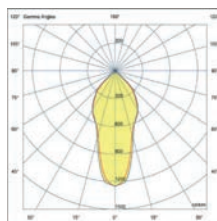

outdoor

Ceiling

Tami 70799

Goz 70575