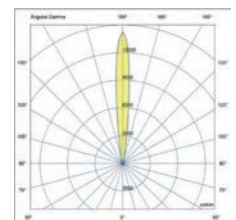

Geiser 130

- 70302 10° ●● Satin Stainless + Matt Black **176,30€**
- 70303 38° ●● Satin Stainless + Matt Black **176,30€**

Material	Body Stainless steel 316L+Aluminium
	Diff Transparent Glass
Power	6,5W
Lumen Output	400lm
Light Source	COB LED 3000K
Class	I
CRI	>80
Voltage (V/Hz)	220V-240V/50-60Hz
Cut out	ø90
Resistance (Kg)	2000Kg

Geiser 180

- 70308 10° ● Satin Stainless **257,60€**
- 70309 38° ● Satin Stainless **257,60€**

Material	Body Stainless steel 316L+Aluminium
	Diff Transparent Glass
Power	12,5W
Lumen Output	1400lm
Light Source	COB LED 3000K
Class	I
CRI	>80
Voltage (V/Hz)	100V-240V/50-60Hz
Cut out	ø165
Resistance (Kg)	2000Kg

10°

38°

10°

38°