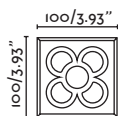

70496

● Matt White 54,70€

<b>Material</b>	Body PEMD
	Diff Opal PEMD
<b>Power</b>	1W
<b>Lumen Output</b>	80lm
<b>Light Source</b>	SMD LED 3000K
<b>Class</b>	III
<b>CRI</b>	>80
<b>Battery incl.</b>	Yes
	2h Charge Max. 4h Worktime