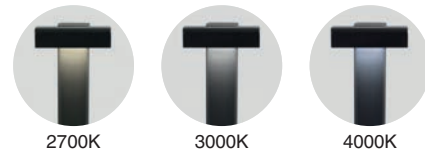

reddot winner 2023

**Totem 285**  
Roger Vancells

IP55 IK06 incl. SEA SIDE SUITABLE IP68 CONNECTOR

- 75550 2700K ● Grey Cement **282,90€**
- 75551 3000K ● Grey Cement **282,80€**

<b>Material</b>	Body Concrete
<b>Power</b>	6,5W
<b>Lumen Output</b>	307lm [2700K] 370lm [3000K]
<b>Light Source</b>	SMD LED
<b>Class</b>	II
<b>CRI</b>	>=80
<b>Voltage (V/Hz)</b>	220V-240V/50-60Hz

**Totem 611**  
Roger Vancells

IP55 IK06 incl. SEA SIDE SUITABLE IP68 CONNECTOR

- 75552 2700K ● Grey Cement **367,60€**
- 75553 3000K ● Grey Cement **367,60€**

<b>Material</b>	Body Concrete
<b>Power</b>	6,5W
<b>Lumen Output</b>	307lm [2700K] 370lm [3000K]
<b>Light Source</b>	SMD LED
<b>Class</b>	II
<b>CRI</b>	>=80
<b>Voltage (V/Hz)</b>	220V-240V/50-60Hz

**Balic**  
Yembarastudio

IP65 IK06 incl.

70295

● Black 209,00€

Chose fixture's color temperature by pressing CCT changeable button during the installation.

<b>Material</b>	<b>Body</b> Aluminium
	<b>Diff</b> Glass
<b>Power</b>	8W
<b>Lumen Output</b>	813/870/896lm
<b>Light Source</b>	SMD LED 2700K-3000K-4000K
<b>Class</b>	I
<b>CRI</b>	>=80
<b>Voltage (V/Hz)</b>	220V-240V/50-60Hz