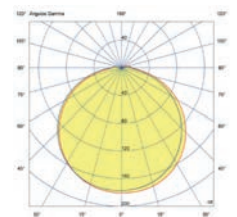

Sun

IP54 incl.

70823 ● Dark Grey 69,10€

Material	Body Aluminium Diff Opal PC
Power	4,4W
Lumen Output	275lm
Light Source	SMD LED 3000K
Class	I
CRI	>80
Voltage (V/Hz)	100V-240V/50-60Hz

Tom 190

IP65 IK10 incl. SEA SIDE SUITABLE

70665 ● Matt White 44,40€
70666 ● Dark Grey 44,40€

Material	Body ABS Diff Opal PC
Power	7W
Lumen Output	400lm
Light Source	SMD LED 3000K
Class	II
CRI	>80
Voltage (V/Hz)	220V-240V/50-60Hz

Tom 220

IP65 IK10 incl. SEA SIDE SUITABLE

70682 ● Dark Grey 60,40€
70683 ● Matt White 60,40€

Material	Body ABS Diff Opal PC
Power	11W
Lumen Output	600lm
Light Source	SMD LED 3000K
Class	II
CRI	>80
Voltage (V/Hz)	220V-240V/50-60Hz