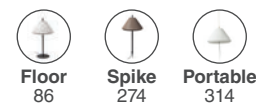

Saigon out C70
Nahtrang

IP44

- 71579C-09   Dark Grey + Beige **622,00€**
- 71579C-11 NEW Dark Grey + Green **622,00€**
- 71579C-13 NEW Dark Grey + Ochre **622,00€**

Material	Body Aluminium
	Diff Opal PEMD
	Shade PP
Light Source	1 E27 max. 15W
Bulb incl.	No
Recom. Bulb	17463
Class	II
Cable	1.2 MT

Saigon out W70
Nahtrang

IP44

- 71579C-07   Dark Grey + Brown **529,90€**

Material	Body Aluminium
	Diff Opal PEMD
	Shade Synthetic wicker
Light Source	1 E27 max. 15W
Bulb incl.	No
Recom. Bulb	17463
Class	II
Cable	1.2 MT

Saigon out T70
Nahtrang

IP44

- 71579C-05   Dark Grey + Cream **395,20€**
- 71579C-06   Dark Grey + Brown **395,20€**

Material	Body Aluminium
	Diff Opal PEMD
	Shade Textilene
Light Source	1 E27 max. 15W
Bulb incl.	No
Recom. Bulb	17463
Class	II
Cable	1.2 MT