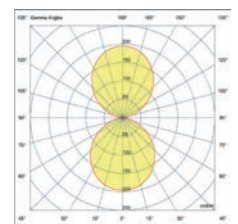

Lako

IP65 IK07 incl.

- 71909 Matt White **100,70€**
- 71910 Dark Grey **100,70€**
- 71911 Rust Brown **100,70€**
- 71898 Teak **153,80€**

Material	Body Aluminium Diff Prism Glass
Power	8W
Lumen Output	600lm
Light Source	SMD LED 3000K
Class	I
CRI	>80
Voltage (V/Hz)	220V-240V/50-60Hz
Beam angle	90°

Toluca

IP65 IK08 incl.

- 71052 Satin Aluminium **102,70€**

Material	Body Aluminium Diff Opal Glass
Power	2x8W
Lumen Output	2x450lm
Light Source	SMD LED 3000K
Class	I
CRI	>80
Voltage (V/Hz)	220V-240V/50-60Hz

Tacana

IP65 IK08 incl.

- 71049 Satin Aluminium **140,40€**

Material	Body Aluminium Diff Opal Glass
Power	12W
Lumen Output	2x850lm
Light Source	SMD LED 3000K
Class	I
CRI	>80
Voltage (V/Hz)	100V-240V/50-60Hz