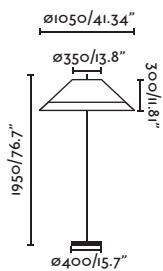

- 71575-09 ●● Dark Grey + Beige 750,50€
- 71575-11 NEW ●● Dark Grey + Green 750,50€
- 71575-13 NEW ●● Dark Grey + Ochre 750,50€

Material	Body Aluminium+Concrete
	Diff PEMD
	Shade PP
Light Source	1 E27 max. 15W
Bulb incl.	No
Recom. Bulb	17463
Class	II
Cable	2 MT

Material	Body Aluminium
	Diff Opal PEMD
	Shade PP
Light Source	1 E27 max. 15W
Bulb incl.	No
Recom. Bulb	17463
Class	II
Cable	2 MT

Material	Body Aluminium
	Diff Opal PEMD
	Shade PP
Light Source	1 E27 max. 15W
Bulb incl.	No
Recom. Bulb	17463
Class	II
Cable	2 MT