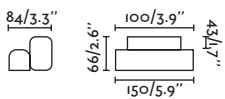

Balic
Yembarastudio

IP65 IK06 incl. DIM

70294 ● Black 145,00€

Material	Body Aluminium Diff Prism Glass
Power	8W
Lumen Output	813/870/896lm
Light Source	SMD LED
Dimmable K	2700 - 3000 - 4000K
Class	I
CRI	>=80
Voltage (V/Hz)	220V-240V/50-60Hz

2700K

3000K

4000K

Beacon
118