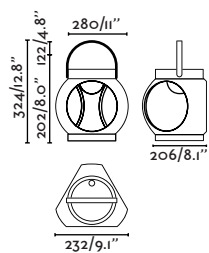

Candela
Estudi Ribaudí

IP66
DIM

IN
&OUT

70790

● Terracotta 243,50€

Material	Body Polystone Diff Opal PC
Power	3W
Lumen Output	290lm
Light Source	SMD LED 3000K
Class	III
CRI	>=80
Battery incl.	Yes 8 a 10h Charge Max. 6h Worktime