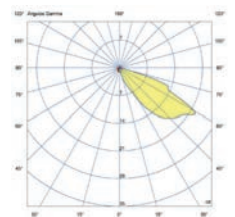

Manufactured in die-cast aluminum, they come in square and round formats. They are an excellent choice for signage in both indoor and outdoor covered areas, and are particularly suitable for stairwells.