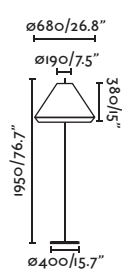

Saigon out W100
Nahtrang

IP44

71569-08 ●● Dark Grey + Brown 996,20€

Saigon out 1950 W70
Nahtrang

IP44

71569-07 ●● Dark Grey + Brown 669,90€

Saigon out 1200 W70
Nahtrang

IP44

71575-07 ●● Dark Grey + Brown 658,40€

Material	Body Aluminium+Concrete
	Diff Opal PEMD
	Shade Synthetic wicker
Light Source	1 E27 max. 15W
Bulb incl.	No
Recom. Bulb	17463
Class	II
Cable	2 MT

Material	Body Aluminium
	Diff Opal PEMD
	Shade Synthetic wicker
Light Source	1 E27 max. 15W
Bulb incl.	No
Recom. Bulb	17463
Class	II
Cable	2 MT

Material	Body Aluminium
	Diff Opal PEMD
	Shade Synthetic wicker
Light Source	1 E27 max. 15W
Bulb incl.	No
Recom. Bulb	17463
Class	II
Cable	2 MT

Portable
314

Spike
274

Suspended
308

Portable
314