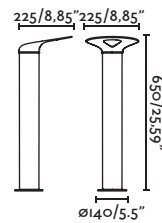

Lotus 350
Estudi Ribaudí

IP65 IK08 incl.

71224 ● Dark Grey 217,30€

Material	Body Aluminium Diff Opal PC
Power	18W
Lumen Output	1120lm
Light Source	SMD LED 3000K
Class	I
CRI	>80
Voltage (V/Hz)	100V-240V/50-60Hz

Lotus 650
Estudi Ribaudí

IP65 IK08 incl.

71225 ● Dark Grey 268,50€

Material	Body Aluminium Diff Opal PC
Power	18W
Lumen Output	1120lm
Light Source	SMD LED 3000K
Class	I
CRI	>80
Voltage (V/Hz)	100V-240V/50-60Hz