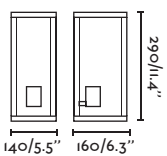

Nala

IP54

70773

● Dark Grey 125,50€

Material	Body Aluminium
	Diff Transparent Glass
Light Source	1 E27 max. 15W
Bulb incl.	No
Recom. Bulb	17463
Class	I

Tamashi

IP65

71303

● Dark Grey 84,60€

Material	Body Aluminium
	Diff Transparent Glass
Light Source	1 E27 max. 15W
Bulb incl.	No
Recom. Bulb	17428
Class	I