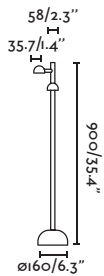

Brot 900 portable
Yembarastudio

IP65 incl.

71256 ● Black 329,10€

Material	Body Aluminium Diff Opal Glass
Power	2x6W
Lumen Output	2x290lm
Light Source	SMD LED 2700K
Class	I
CRI	>80
Voltage (V/Hz)	100V-240V/50-60Hz
Cable	1.8 MT

Brot 1800 portable
Yembarastudio

IP65 incl.

71257 ● Black 509,60€

Material	Body Aluminium Diff Opal Glass
Power	3x6W
Lumen Output	3x290lm
Light Source	SMD LED 2700K
Class	I
CRI	>80
Voltage (V/Hz)	100V-240V/50-60Hz
Cable	1.8 MT