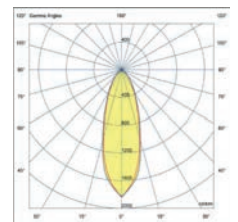

## Seth 600

IP44 IK06 incl.

70226

● Matt Black 95,20€

<b>Material</b>	Body Aluminium Diff Transparent PMMA
<b>Power</b>	6W
<b>Lumen Output</b>	450lm
<b>Light Source</b>	SMD LED 2700K
<b>Class</b>	II
<b>CRI</b>	>80
<b>Voltage (V/Hz)</b>	100V-240V/50-60Hz
<b>Beam angle</b>	40°
<b>Cable</b>	2 MT