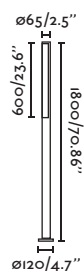

Grop 2000

IP54
incl.

75602

● Dark Grey 599,00€

Material	Body Aluminium Diff Opal PC
Power	27W
Lumen Output	1300lm
Light Source	SMD LED 3000K
Class	I
CRI	>80
Voltage (V/Hz)	100V-240V/50-60Hz

Beret 1800

IP54 IK04
incl.

75524

● Dark Grey 313,90€

Material	Body Aluminium Diff Opal PMMA
Power	16W
Lumen Output	625lm
Light Source	SMD LED 4000K
Class	I
CRI	>80
Voltage (V/Hz)	100V-240V/50-60Hz