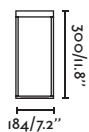

Wall accessory

71914

● Black 28,75€

Material **Body** Aluminium