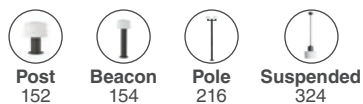

Blubs
Estudi Ribaudí

IP44

74432A-03 ● Dark Grey + Opal 106,70€

Material	Body Aluminium
	Diff Opal PMMA
Light Source	1 E27 max. 15W
Bulb incl.	No
Recom. Bulb	17437
Class	I

Muffin
Àlex & Manel Llusà

IP44

74432A-04 ● Dark Grey + Opal 98,40€

Material	Body Aluminium
	Diff Opal PMMA
Light Source	1 E27 max. 15W
Bulb incl.	No
Recom. Bulb	17437
Class	I