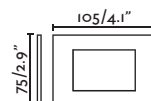

Nat

IP65 IK06 incl. incl.

- 70271 ● Matt White **96,80€**
- 70638 ● Dark Grey **96,80€**

Material	Body Aluminium
	Diff Transparent PC
Power	8W
Lumen Output	330lm
Light Source	SMD LED 3000K
Class	I
CRI	>80
Voltage (V/Hz)	220V-240V/50-60Hz
Cut out	215x65x70

Spark

IP65 IK10 incl. incl.

- 70162 ● Dark Grey **76,60€**
- 70163 ● Matt White **76,60€**

Material	Body Aluminium
	Diff Opal PC
Power	5W
Lumen Output	230lm
Light Source	SMD LED 3000K
Class	I
CRI	>80
Voltage (V/Hz)	100V-240V/50-60Hz
Cut out	95x65