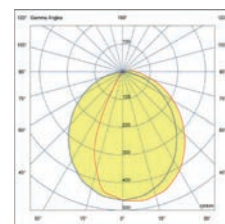

Pill

IP54 IK06 incl.

- 70824 ● Matt White 78,80€
- 70825 ● Dark Grey 78,80€
- 70826 ● Rust Brown 78,80€

Material	Body Aluminium Diff Opal Glass
Power	3,5W
Lumen Output	110lm
Light Source	COB LED 3000K
Class	I
CRI	>80
Voltage (V/Hz)	100V-240V/50-60Hz

Drak

IP44 IK08 incl. SEA SIDE SUITABLE

- 72330 ● Brass 85,70€

Material	Body Aluminium Diff Transparent PMMA
Power	4,5W
Lumen Output	160lm
Light Source	SMD LED 3000K
Class	I
CRI	>80
Voltage (V/Hz)	100V-240V/50-60Hz

Brow

IP44 incl.

- 70408 ● Matt White 39,20€
- 70409 ● Dark Grey 39,20€

Material	Body PC Diff Opal PMMA
Power	3W
Lumen Output	100lm
Light Source	COB LED 3000K
Class	II
CRI	>80
Voltage (V/Hz)	220V-240V/50Hz