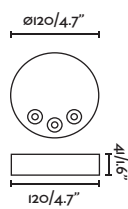

75712-2 ● Black 78,50€
75712-1 ● White 78,50€

75713-2 ● Black 64,80€
75713-1 ● White 64,80€

Material Body Aluminium

Material Body Aluminium

Power 18W

Class I

Voltage (V/Hz) 220V-240V/50-60Hz

*Use with x3 projectors max.

*Use with x3 projectors max.