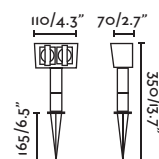

Tono

IP44

Garten lampholder

IP54

73111 ● Matt Black 28,20€

Garten plug

IP44

73100 ● Matt Black 43,50€

Material	Body Aluminium
	Diff Transparent Glass
Light Source	1 GU10 max. 8W
Bulb incl.	No
Recom. Bulb	97685327
Class	I
Cable	2 MT

Material	Body ABS
Light Source	1 E27 PAR38 max. 15W
Bulb incl.	No
Recom. Bulb	17400
Class	II
Cable	2.5 MT

Material	Body ABS
Power	3500W
Class	I
Voltage (V/Hz)	100V-240V/50-60Hz
Cable	2.5 MT