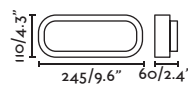

Fred 200

IP65 IK10 incl. SEA SIDE SUITABLE

- 70663 ● Dark Grey 34,80€
- 70664 ● Matt White 34,80€

Material	Body ABS Diff Opal PC
Power	7W
Lumen Output	400lm
Light Source	SMD LED 3000K
Class	II
CRI	>80
Voltage (V/Hz)	220V-240V/50-60Hz

Fred 245

IP65 IK10 incl. SEA SIDE SUITABLE

- 70667 ● Dark Grey 54,60€
- 70668 ● Matt White 54,60€

Material	Body ABS Diff Opal PC
Power	11W
Lumen Output	600lm
Light Source	SMD LED 3000K
Class	II
CRI	>80
Voltage (V/Hz)	220V-240V/50-60Hz