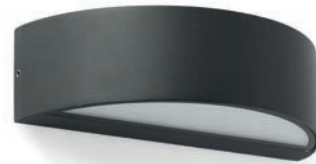

Oval

IP65 IK06 incl.

71276

● Dark Grey 110,90€

Material	Body Aluminium Diff Opal Glass
Power	10W
Lumen Output	450lm
Light Source	SMD LED 3000K
Class	I
CRI	>80
Voltage (V/Hz)	100V-240V/50-60Hz