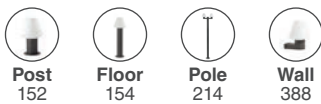

Mistu
Faro Lab

IP44

74427C-02 ●● Dark Grey + Opal 84,90€

Material	Body Aluminium
	Diff Opal PMMA
Light Source	1 E27 max. 15W
Bulb incl.	No
Recom. Bulb	17437
Class	I

Moon
Faro Lab

IP44

74427C-01 ●● Dark Grey + Opal 99,30€

Material	Body Aluminium
	Diff Opal PMMA
Light Source	1 E27 max. 15W
Bulb incl.	No
Recom. Bulb	17437
Class	I