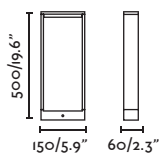

Alp 500

IP54
incl.

74451 ● Dark Grey 171,60€

Material	Body Aluminium
	Diff Opal PC
Power	7W
Lumen Output	350lm
Light Source	SMD LED 3000K
Class	I
CRI	>80
Voltage (V/Hz)	100V-240V/50-60Hz
Beam angle	180°

Alp 800

IP54
incl.

74452 ● Dark Grey 203,70€

Material	Body Aluminium
	Diff Opal PC
Power	7W
Lumen Output	350lm
Light Source	SMD LED 3000K
Class	I
CRI	>80
Voltage (V/Hz)	100V-240V/50-60Hz
Beam angle	180°

Wall
434