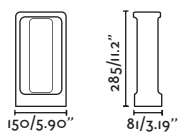

Totem 285
Roger Vancells

IP55 IK06 incl. SEA SIDE SUITABLE IP68 CONNECTOR

- 75550 2700K ● Grey Cement **282,90€**
- 75551 3000K ● Grey Cement **282,80€**

Material	Body Concrete
Power	6,5W
Lumen Output	307lm [2700K] 370lm [3000K]
Light Source	SMD LED
Class	II
CRI	>=80
Voltage (V/Hz)	220V-240V/50-60Hz

Totem 611
Roger Vancells

IP55 IK06 incl. SEA SIDE SUITABLE IP68 CONNECTOR

- 75552 2700K ● Grey Cement **367,60€**
- 75553 3000K ● Grey Cement **367,60€**

Material	Body Concrete
Power	6,5W
Lumen Output	307lm [2700K] 370lm [3000K]
Light Source	SMD LED
Class	II
CRI	>=80
Voltage (V/Hz)	220V-240V/50-60Hz