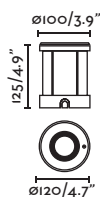

Taro

IP67

IK08

SEA SIDE
SUITABLE

70449

● Satin Stainless 173,60€

Material	Body Stainless steel 316L+Aluminium Diff Transparent Glass
Power	7W
Lumen Output	280lm
Light Source	COB LED 3000K
Class	I
CRI	>80
Voltage (V/Hz)	100V-240V/50-60Hz
Beam angle	30°
Cut out	ø90
Resistance (Kg)	600Kg

Tecno

IP67

IK08

SEA SIDE
SUITABLE

71489N

● Satin Stainless 77,50€

Material	Body Stainless steel 316L+Aluminium Diff Transparent Glass
Light Source	1 GU10 max. 8W
Bulb incl.	No
Recom. Bulb	17324
Class	I
Cut out	ø100
Resistance (Kg)	2000Kg

Lio

IP67

IK08

SEA SIDE
SUITABLE

71495

● Satin Stainless 68,90€

Material	Body Stainless steel Diff Opal Glass
Light Source	1 GX53 max. 6W
Bulb incl.	Yes
Recom. Bulb	17340
Class	I
Cut out	ø90
Resistance (Kg)	2000Kg