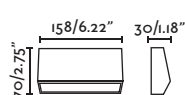

Must 96

IP65

IK10

SEA SIDE
SUITABLE

70657

● Dark Grey 41,90€

Material	Body ABS
	Diff Transparent PC
Power	2W
Lumen Output	80lm
Light Source	SMD LED 3000K
Class	II
CRI	>80
Voltage (V/Hz)	220V-240V/50-60Hz

Must 158

IP65

IK10

SEA SIDE
SUITABLE

70658

● Dark Grey 47,60€

Material	Body ABS
	Diff Transparent PC
Power	3W
Lumen Output	220lm
Light Source	SMD LED 3000K
Class	II
CRI	>80
Voltage (V/Hz)	220V-240V/50-60Hz

Must 217

IP65

IK10

SEA SIDE
SUITABLE

70659

● Dark Grey 50,20€

Material	Body ABS
	Diff Transparent PC
Power	4W
Lumen Output	240lm
Light Source	SMD LED 3000K
Class	II
CRI	>80
Voltage (V/Hz)	220V-240V/50-60Hz