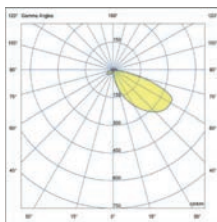

70850 ● Black 159,80€

Material	Body Aluminium
Power	7W
Lumen Output	265lm
Light Source	SMD LED 2700K
Class	I
CRI	>80
Voltage (V/Hz)	220V-240V/50-60Hz

Portable
62