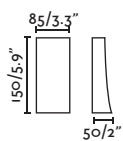

Nairobi

IP54 IK06 incl.

70832 ● Rust Brown 107,40€

Material	Body Aluminium Diff Transparent Glass
Power	6W
Lumen Output	380lm
Light Source	COB LED 3000K
Class	I
CRI	>80
Voltage (V/Hz)	100V-240V/50-60Hz

Sunset

IP54 incl.

70686 ● Matt White 99,90€

70687 ● Dark Grey 99,90€

Material	Body Aluminium Diff Opal Glass
Power	2x3W
Lumen Output	2x130lm
Light Source	SMD LED 3000K
Class	I
CRI	>80
Voltage (V/Hz)	220V-240V/50-60Hz