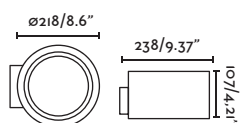

Quart

IP65 incl.

70579

● Dark Grey 272,60€

Material	Body Aluminium Diff Opal Glass
Power	30W
Lumen Output	1200lm
Light Source	SMD LED 3000K
Class	I
CRI	>80
Voltage (V/Hz)	220V-240V/50Hz

Oval

IP65 IK06 incl.

71276

● Dark Grey 110,90€

Material	Body Aluminium Diff Opal Glass
Power	10W
Lumen Output	450lm
Light Source	SMD LED 3000K
Class	I
CRI	>80
Voltage (V/Hz)	100V-240V/50-60Hz