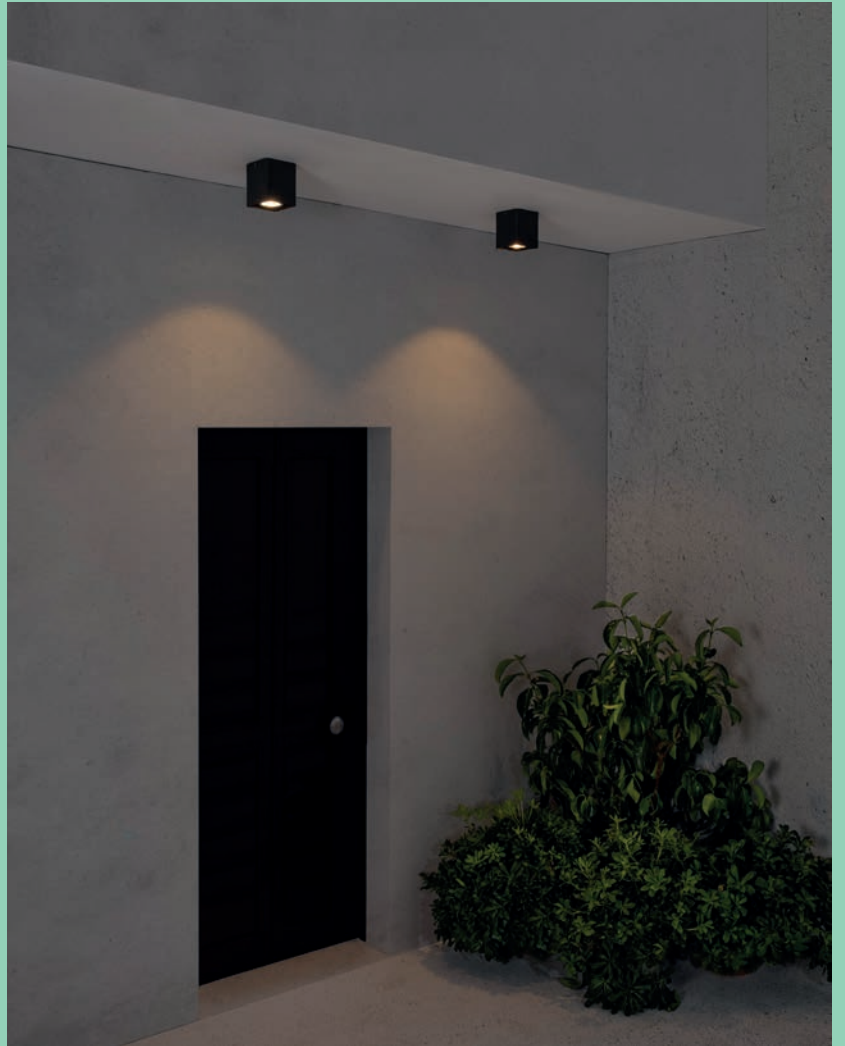

outdoor

Ceiling

Tami 70799

Goz 70575