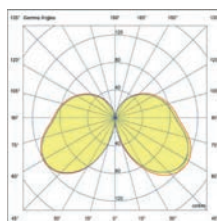

Sete

IP54 IK04 incl.

75521 ● Dark Grey + Opal 210,60€

Material	Body Aluminium Diff Opal PC
Power	6W
Lumen Output	155lm
Light Source	SMD LED 3000K
Class	I
CRI	>80
Voltage (V/Hz)	100V-240V/50-60Hz

Surat

IP54

72310 ● Dark Grey + Transparent 93,90€

Material	Body Aluminium Diff Transparent Glass
Light Source	1 E27 max. 15W
Bulb incl.	No
Recom. Bulb	17463
Class	I