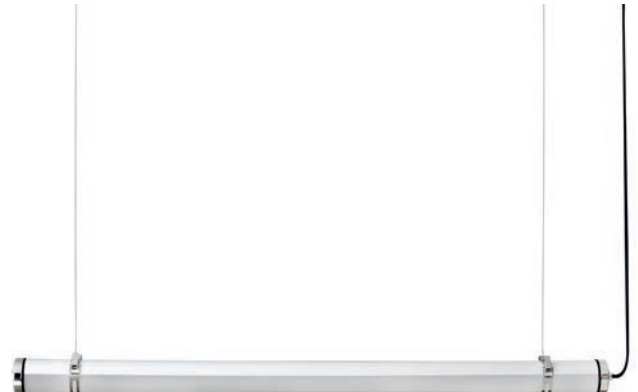

Scuba 1200

IP66 IK10 incl.

75754 Chrome 274,80€

Material	Body Stainless steel 316L
	Diff Opal PC
Power	36W
Lumen Output	5760lm
Light Source	SMD LED 3000K
Class	I
CRI	>80
Voltage (V/Hz)	100V-240V/50-60Hz
Beam angle	120°
Cable	3 MT

Canopy accessory

75755 Matt Black 25,00€

Material Body Aluminium