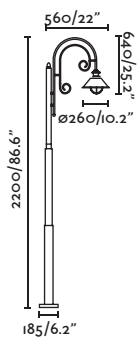

Nautica 1L

IP33

71116 ● Rust Brown 551,90€

Material	Body Steel
	Diff Transparent Glass
Light Source	1 E27 max. 15W
Bulb incl.	No
Recom. Bulb	17463
Class	I

Nautica 2L

IP33

71117 ● Rust Brown 700,00€

Material	Body Steel
	Diff Transparent Glass
Light Source	2 E27 max. 15W
Bulb incl.	No
Recom. Bulb	17463
Class	I

Nautica 3L

IP33

71118 ● Rust Brown 811,30€

Material	Body Steel
	Diff Transparent Glass
Light Source	3 E27 max. 15W
Bulb incl.	No
Recom. Bulb	17463
Class	I