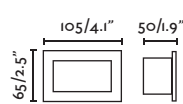

70134

● Satin Nickel **38,20€**

Material	Body Stainless steel 304
	Diff Opal PC
Power	1W
Lumen Output	114lm
Light Source	SMD LED 3000K
Class	II
CRI	>80
Voltage (V/Hz)	220V-240V/50-60Hz
Cut out	105x66