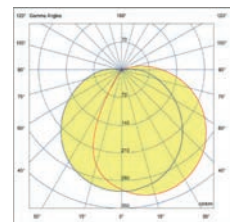

Lotus 350
Estudi Ribaudí

IP65 IK08 incl.

71224 ● Dark Grey 217,30€

Material	Body Aluminium Diff Opal PC
Power	18W
Lumen Output	1120lm
Light Source	SMD LED 3000K
Class	I
CRI	>80
Voltage (V/Hz)	100V-240V/50-60Hz

Lotus 650
Estudi Ribaudí

IP65 IK08 incl.

71225 ● Dark Grey 268,50€

Material	Body Aluminium Diff Opal PC
Power	18W
Lumen Output	1120lm
Light Source	SMD LED 3000K
Class	I
CRI	>80
Voltage (V/Hz)	100V-240V/50-60Hz