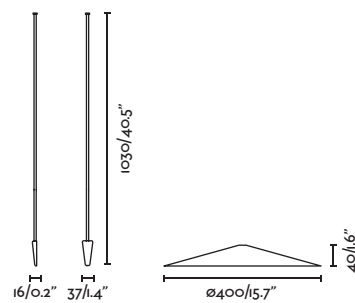

Accesorio estaca 630 Clap

Faro Lab

75708-2

● Black 29,90€

Accesorio estaca 1030 Clap

Faro Lab

75709-2

● Black 37,50€

Material	Body Aluminium

Material	Body Aluminium+Stainless steel

*Use with x2 projectors max.

*Drivers info pag. 554

*Use with x3 projectors max.

*Drivers info pag. 554

S Clap shade accessory

75707-2

● Black 82,80€

Material	Body Aluminium

Shade	Aluminium

L Clap shade accessory

75706-2

● Black 84,90€

Material	Body Aluminium

Shade	Aluminium

Choose your spike size

Choose the projector/s

Visor ref.75714-2 (Optional)

Shade ref. 75707-2 & ref. 75706-2 (Optional)

24V power supply

=

Your custom spike is ready!!