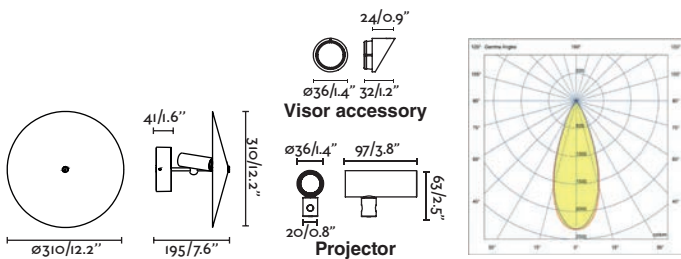

75710-233P ● Black 142,20€

Material	Body Aluminium
	Shade Aluminium
Power	6W
Lumen Output	524lm
Light Source	COB LED 3000K
Class	I
CRI	>80
Voltage (V/Hz)	220V-240V/50-60Hz
Beam angle	38°

Visor accessory	
75714-2	● Black 5,20€
Material	Body PC

Beacon
78

Tree
236

Spike
262

Suspended
304