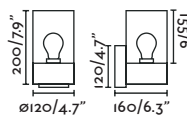

71743 Dark Grey + Transparent **126,90€**

71744 Dark Grey + Smoked **156,90€**

71745 Dark Grey + Amber **156,90€**

Material	Body Aluminium
	Diff Transparent Glass
Light Source	1 E27 max. 15W
Bulb incl.	No
Recom. Bulb	17463
Class	I

Beacon
134

Ceiling
338