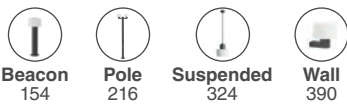

Muffin 259
Àlex & Manel Llusca

IP44

74433S-04 ●● Dark Grey + Opal 99,70€

Material	Body Aluminium
	Diff Opal PMMA
Light Source	1 E27 max. 15W
Bulb incl.	No
Recom. Bulb	17437
Class	I

Mistu 310
Faro Lab

IP44

74433S-02 ●● Dark Grey + Opal 86,90€

Material	Body Aluminium
	Diff Opal PMMA
Light Source	1 E27 max. 15W
Bulb incl.	No
Recom. Bulb	17437
Class	I