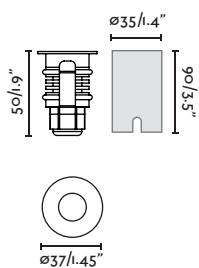

Grund 37

IP67 IK08 no incl. SEA SIDE SUITABLE incl.

- 70733 ● Satin Aluminium **78,70€**
- 70735 ● Anodized Black **78,70€**

Material	Body Stainless steel 316L+Aluminium
	Diff Transparent Glass
Power	2W
Light Source	SMD LED 2700K
Class	III
CRI	>90
Beam angle	15°
Cut out	ø32
Recom. Driver	98310206E
Resistance (Kg)	1000Kg

*Drivers info pag. 554