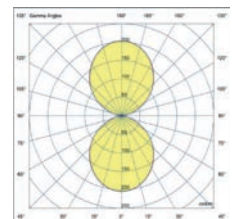

Bracket

IP44 incl.

72272 ● Dark Grey 90,50€

Material	Body Aluminium Diff Opal Glass
Power	6W
Lumen Output	270lm
Light Source	SMD LED 3000K
Class	I
CRI	>80
Voltage (V/Hz)	220V-240V/50-60Hz

Takua

IP65 IK06 incl.

71277 ● Dark Grey 119,00€
71308 ● Matt White 119,00€
71309 ● Rust Brown 119,00€

Material	Body Aluminium Diff Opal Glass
Power	10W
Lumen Output	450lm
Light Source	SMD LED 3000K
Class	I
CRI	>80
Voltage (V/Hz)	100V-240V/50-60Hz