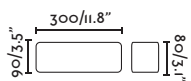

Bracket

IP44 incl.

72272 ● Dark Grey 90,50€

Material	Body Aluminium Diff Opal Glass
Power	6W
Lumen Output	270lm
Light Source	SMD LED 3000K
Class	I
CRI	>80
Voltage (V/Hz)	220V-240V/50-60Hz

Takua

IP65 IK06 incl.

71277 ● Dark Grey 119,00€
71308 ● Matt White 119,00€
71309 ● Rust Brown 119,00€

Material	Body Aluminium Diff Opal Glass
Power	10W
Lumen Output	450lm
Light Source	SMD LED 3000K
Class	I
CRI	>80
Voltage (V/Hz)	100V-240V/50-60Hz