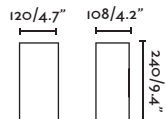

Lace

IP54 IK06 incl.

70811 ● Dark Grey 118,30€

Bruc

IP54 IK10 incl.

70828 ● Dark Grey 163,80€

Ling

IP54 IK06 incl.

70812 ● Dark Grey 118,30€

70813 ● Matt White 118,30€

Material	Body Aluminium Diff Transparent Glass
Power	2x3W
Lumen Output	2x158lm
Light Source	COB LED 4000K
Class	I
CRI	>80
Voltage (V/Hz)	100V-240V/50-60Hz
Beam angle	110°

Material	Body Aluminium Diff Opal Glass
Power	13W
Lumen Output	830lm
Light Source	SMD LED 3000K
Class	I
CRI	>80
Voltage (V/Hz)	100V-240V/50-60Hz

Material	Body Aluminium Diff Transparent Glass
Power	2x3W
Lumen Output	2x3150lm
Light Source	COB LED 4000K
Class	I
CRI	>80
Voltage (V/Hz)	100V-240V/50-60Hz
Beam angle	110°