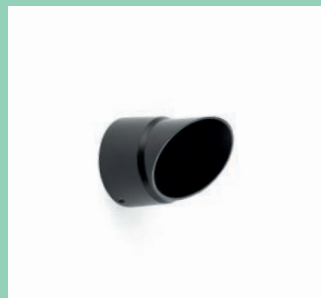

Visor

75302V ● Black 29,90€

Material Body Aluminium

∅94/3.7"
108/4.2"