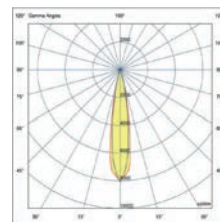

70912 ● Dark Grey 135,60€

Material	Body Aluminium Diff PMMA
Power	8,5W
Lumen Output	635lm
Light Source	COB LED 3000K
Class	I
CRI	>80
Voltage (V/Hz)	100V-240V/50-60Hz
Beam angle	18-45°

Spike
298