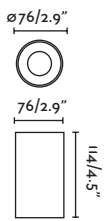

Puk 76

IP65 IK06 incl. SEA SIDE SUITABLE

Material	Body Aluminium
	Diff Transparent Glass
Power	7W
Light Source	COB LED
Class	I
CRI	>80
Voltage (V/Hz)	220V-240V/50-60Hz

Family	Finish	Color T°	Beam Angle
75305- Puk Ceiling ø76 7W	1 White	2 2700K	1 15°
	2 Black	3 3000K	2 30°
			3 50°

Example: 75305-223 Puk downlight Ø76 black 2700K 50°

Projector 224