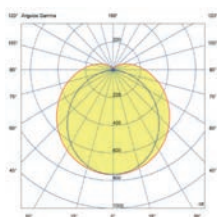

### Canopy accessory

75755 Matt Black 25,00€

**Material** Body Aluminium

Wall  
372