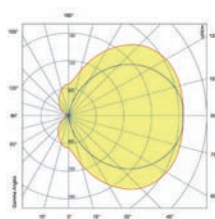

outdoor

Surface

Kubick 70715