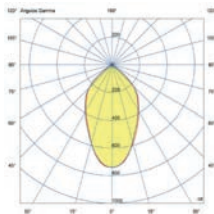

Alfa
Àlex & Manel Llusçà

IP65 incl.

70025 ● Dark Grey 168,20€

Material	Body Aluminium Diff Transparent Glass
Power	13W
Lumen Output	845lm
Light Source	COB LED 3000K
Class	I
CRI	>80
Voltage (V/Hz)	100V-240V/50-60Hz
Beam angle	80°