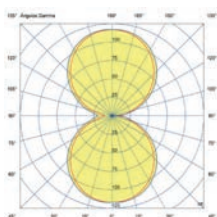

Sticker
Lucid Product Design

IP55 IK10 incl.

75540 ● Dark Grey 178,40€

Material	Body Aluminium
	Diff Opal PMMA
Power	13W
Lumen Output	770lm
Light Source	SMD LED 3000K
Class	I
CRI	>80
Voltage (V/Hz)	100V-240V/50-60Hz