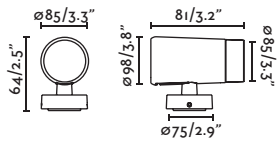

Puk 85

IP65 IK08 incl. **SEA SIDE SUITABLE** 170° 90°

Material	Body Aluminium
	Diff Transparent Glass
Power	25W
Light Source	COB LED
Class	I
CRI	>80
Voltage (V/Hz)	220V-240V/50-60Hz

Family	Finish	Color T°	Beam Angle
75303- Puk Projector ø85	2 Black	2 2700K	1 15°
		3 3000K	2 30°
			3 50°

Example: 75303-232 Puk Ø85 black 3000K 30°