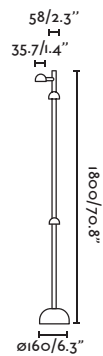

Brot 900 portable
Yembarastudio

IP65 incl.

71256 ● Black 329,10€

Material	Body Aluminium Diff Opal Glass
Power	2x6W
Lumen Output	2x290lm
Light Source	SMD LED 2700K
Class	I
CRI	>80
Voltage (V/Hz)	100V-240V/50-60Hz
Cable	1.8 MT

Brot 1800 portable
Yembarastudio

IP65 incl.

71257 ● Black 509,60€

Material	Body Aluminium Diff Opal Glass
Power	3x6W
Lumen Output	3x290lm
Light Source	SMD LED 2700K
Class	I
CRI	>80
Voltage (V/Hz)	100V-240V/50-60Hz
Cable	1.8 MT