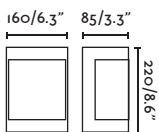

Cela

IP54

72280

● Satin Stainless 47,40€

Cela stripped

IP54

72281

● Satin Stainless 47,40€

Fedon

IP54

70714

● Satin Stainless 88,20€

Material	Body Stainless steel 304 Diff Opal PC
Light Source	1 E27 max. 15W
Bulb incl.	No
Recom. Bulb	17463
Class	II

Material	Body Stainless steel 304 Diff Opal PC
Light Source	1 E27 max. 15W
Bulb incl.	No
Recom. Bulb	17463
Class	II

Material	Body Stainless steel 304 Diff Opal PC
Light Source	1 E27 max. 15W
Bulb incl.	No
Recom. Bulb	17463
Class	I