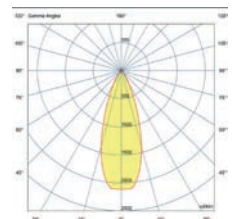

Sobek

IP65 IK06 incl.

70151 ● Dark Grey 132,20€

Material	Body Aluminium Diff Transparent Glass
Power	7W
Lumen Output	550lm
Light Source	COB LED 3000K
Class	I
CRI	>80
Voltage (V/Hz)	100V-240V/50-60Hz
Beam angle	50°
Cable	2 MT

Balder

IP67 incl.

70469 ● Matt Black 112,60€

Material	Body Aluminium Diff Transparent Glass
Power	3W
Lumen Output	110lm
Light Source	SMD LED 3000K
Class	I
CRI	>80
Voltage (V/Hz)	100V-240V/50-60Hz
Beam angle	36°
Cable	2 MT