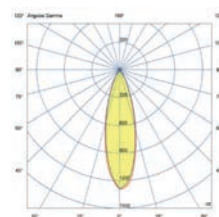

70783

● Dark Grey 133,20€

Material	Body Aluminium Diff Opal Glass
Power	6W
Lumen Output	395lm
Light Source	COB LED 3000K
Class	I
CRI	>80
Voltage (V/Hz)	220V-240V/50-60Hz
Beam angle	30°

Spike
290