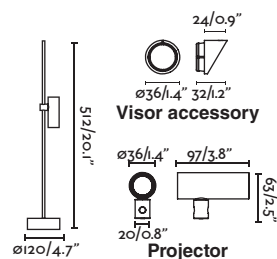

Clap baliza 512
Faro Lab

IP65 incl. 355° 360°

75704-233 ● Black 202,10€

Material	Body Aluminium
Power	6W
Lumen Output	524lm
Light Source	COB LED 3000K
Class	I
CRI	>80
Voltage (V/Hz)	220V-240V/50-60Hz
Beam angle	38°

Visor accessory	
75714-2	● Black 5,20€
Material	Body PC

Clap baliza 1266
Faro Lab

IP65 incl. 355° 360°

75705-233 ● Black 219,00€

Material	Body Aluminium+Stainless steel
Power	2X6W
Lumen Output	2x524lm
Light Source	COB LED 3000K
Class	I
CRI	>80
Voltage (V/Hz)	220V-240V/50-60Hz
Beam angle	38°

Visor accessory	
75714-2	● Black 5,20€
Material	Body PC