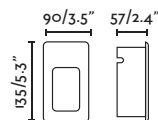

Nase SQ

IP44

- 70395 ● Matt White 49,90€
- 70398 ● Dark Grey 49,90€

Material	Body Aluminium
	Diff Transparent PC
Power	3W
Lumen Output	100lm
Light Source	SMD LED 3000K
Class	II
CRI	>80
Voltage (V/Hz)	220V-240V/50-60Hz
Beam angle	120°
Cut out	92x87

Nase RCT

IP44

- 70396 ● Matt White 52,80€
- 70399 ● Dark Grey 52,80€

Material	Body Aluminium
	Diff Transparent PC
Power	3W
Lumen Output	100lm
Light Source	SMD LED 3000K
Class	II
CRI	>80
Voltage (V/Hz)	220V-240V/50-60Hz
Beam angle	120°
Cut out	132x90