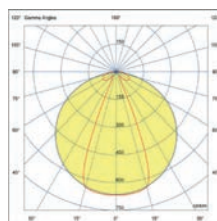

Cadaques
Faro Lab

IP44 incl.

- 71242 Dark Grey + Beige **267,70€**
- 71243 Dark Grey + Blue **267,70€**

Material	Body Aluminium
	Diff Opal PC
	Shade Textilene
Power	18W
Lumen Output	500lm
Light Source	SMD LED 2700K
Class	II
CRI	>80
Voltage (V/Hz)	100V-240V/50-60Hz
Cable	3 MT

2.5mts. cable extension accessory	
71244	17,50€