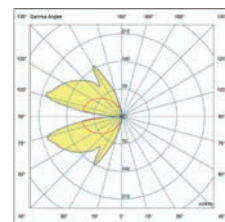

70850 ● Black 159,80€

Material	Body Aluminium
Power	7W
Lumen Output	265lm
Light Source	SMD LED 2700K
Class	I
CRI	>80
Voltage (V/Hz)	220V-240V/50-60Hz

Portable
62