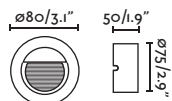

Racing

IP44 IK08 incl. incl.

70403 ● Dark Grey 37,60€

Material	Body Aluminium Diff Transparent PC
Power	1W
Lumen Output	30lm
Light Source	SMD LED 4000K
Class	II
CRI	>80
Voltage (V/Hz)	220V-240V/50-60Hz
Beam angle	45°
Cut out	ø76

Carter

IP44 IK08 incl. incl.

70402 ● Dark Grey 37,60€

Material	Body Aluminium Diff Transparent PC
Power	1W
Lumen Output	30lm
Light Source	SMD LED 4000K
Class	II
CRI	>80
Voltage (V/Hz)	220V-240V/50-60Hz
Beam angle	45°
Cut out	ø76