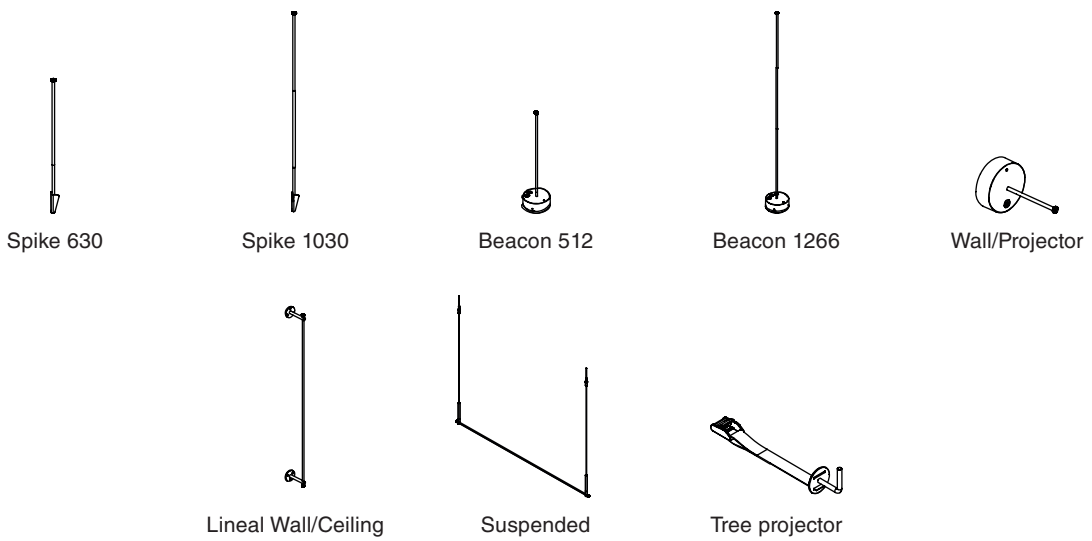

Clap
6W

FINISH

○ White   ● Black

COLOR TEMPERATURE

2700K CRI80

3000K CRI80

BEAM ANGLE

15°

24°

38°

ACCESSORIES