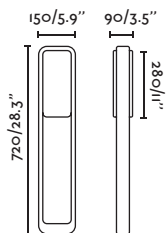

75541 ● Dark Grey 238,80€

Material	Body Aluminium
	Diff Opal PMMA
Power	10W
Lumen Output	623lm
Light Source	SMD LED 3000K
Class	I
CRI	>80
Voltage (V/Hz)	100V-240V/50-60Hz

Wall
432