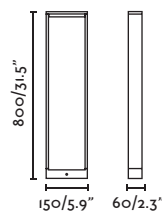

Alp 500

IP54
incl.

74451 ● Dark Grey 171,60€

Material	Body Aluminium
	Diff Opal PC
Power	7W
Lumen Output	350lm
Light Source	SMD LED 3000K
Class	I
CRI	>80
Voltage (V/Hz)	100V-240V/50-60Hz
Beam angle	180°

Alp 800

IP54
incl.

74452 ● Dark Grey 203,70€

Material	Body Aluminium
	Diff Opal PC
Power	7W
Lumen Output	350lm
Light Source	SMD LED 3000K
Class	I
CRI	>80
Voltage (V/Hz)	100V-240V/50-60Hz
Beam angle	180°

Wall
434