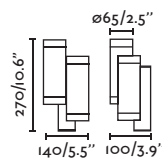

Steps 2L
Estudi Ribaudí

IP44 IK06

- 75500 Matt White **62,10€**
- 75501 Dark Grey **62,10€**

Material	Body Aluminium
	Diff Transparent Glass
Light Source	2 GU10 max. 8W
Bulb incl.	No
Recom. Bulb	97685327
Class	I

Steps 4L
Estudi Ribaudí

IP44

- 75502 Matt White **98,90€**
- 75503 Dark Grey **98,90€**

Material	Body Aluminium
	Diff Transparent Glass
Light Source	4 GU10 max. 8W
Bulb incl.	No
Recom. Bulb	97685327
Class	I