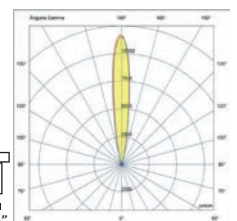

Tras 2L Orientable

71701 ● Matt Black 130,00€

Material	Body Aluminium
	Diff Transparent Glass
Power	4W
Lumen Output	462lm
Light Source	SMD LED 3000K
Class	III
CRI	>=90
Voltage (V/Hz)	24V DC
Beam angle	13°
Cut out	ø82
Recom. Driver	98324020U

*Drivers info pag. 554

Recessed box	
71703	34,00€
Material	Body ABS
Cut out	175x195

Tras 4L

71702 ● Matt Black 122,00€

Material	Body Aluminium
	Diff Transparent Glass
Power	8W
Lumen Output	924lm
Light Source	SMD LED 3000K
Class	III
CRI	>=90
Voltage (V/Hz)	24V DC
Beam angle	13°
Cut out	ø82
Recom. Driver	98324015U

*Drivers info pag. 554

Recessed box	
71703	34,00€
Material	Body ABS
Cut out	175x195

Tras 25L

71716 13° ● Matt Black 339,20€

71717 40° ● Matt Black 332,50€

Material	Body Aluminium+ABS
	Diff Transparent Glass
Power	25W
Lumen Output	2580lm
Light Source	SMD LED 3000K
Class	III
CRI	>=90
Voltage (V/Hz)	24V DC
Cut out	250x235
Recom. Driver	98324030

*Drivers info pag. 554