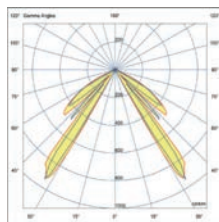

Shadow 250
Àlex & Manel Llusçà

IP65 IK08 incl.

72311 ● Dark Grey 285,90€

Material	Body Aluminium Diff Opal Glass
Power	11W
Lumen Output	800lm
Light Source	SMD LED 3000K
Class	I
CRI	>80
Voltage (V/Hz)	220V-240V/50-60Hz

Shadow 450
Àlex & Manel Llusçà

IP65 IK08 incl.

72312 ● Dark Grey 332,50€

Material	Body Aluminium Diff Opal Glass
Power	11W
Lumen Output	800lm
Light Source	SMD LED 3000K
Class	I
CRI	>80
Voltage (V/Hz)	220V-240V/50-60Hz