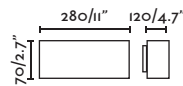

West 1

IP54 IK06

70888

● Dark Grey 82,80€

Material	Body Aluminium
	Diff Opal Glass
Light Source	1 E27 max. 15W
Bulb incl.	No
Recom. Bulb	17437
Class	I

West 2

IP54 IK06

70899

● Dark Grey 78,50€

Material	Body Aluminium
	Diff Opal Glass
Light Source	1 E27 max. 15W
Bulb incl.	No
Recom. Bulb	17437
Class	I