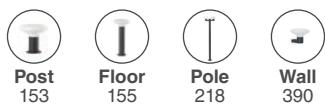

Blubs
Estudi Ribaudí

IP44

74427C-03 ●● Dark Grey + Opal 106,00€

Material	Body Aluminium
	Diff Opal PMMA
Light Source	1 E27 max. 15W
Bulb incl.	No
Recom. Bulb	17437
Class	I

Muffin
Àlex & Manel Llusà

IP44

74427C-04 ●● Dark Grey + Opal 97,70€

Material	Body Aluminium
	Diff Opal PMMA
Light Source	1 E27 max. 15W
Bulb incl.	No
Recom. Bulb	17437
Class	I