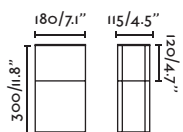

Datna 300
Àlex & Manel Llusca

IP44 SEA SIDE SUITABLE

74441 ●● Dark Grey + Opal 122,90€

Material	Body Aluminium
	Diff Opal PC
Light Source	1 E27 max. 15W
Bulb incl.	No
Recom. Bulb	17463
Class	I

Datna 600
Àlex & Manel Llusca

IP44 IK05

74442 ●● Dark Grey + Opal 167,60€

Material	Body Aluminium
	Diff Opal PC
Light Source	1 E27 max. 15W
Bulb incl.	No
Recom. Bulb	17463
Class	I

Wall
374