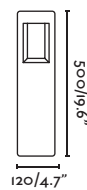

Naya 200

IP54 incl.

71198 ● Dark Grey 110,10€

Material	Body Aluminium
	Diff Transparent PC
Power	8W
Lumen Output	180lm
Light Source	SMD LED 3000K
Class	I
CRI	>80
Voltage (V/Hz)	100V-240V/50-60Hz
Beam angle	120°

Naya 500

IP54 incl.

71199 ● Dark Grey 145,50€

Material	Body Aluminium
	Diff Transparent PC
Power	8W
Lumen Output	180lm
Light Source	SMD LED 3000K
Class	I
CRI	>80
Voltage (V/Hz)	100V-240V/50-60Hz
Beam angle	120°