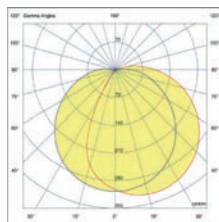

Lotus 350
Estudi Ribaudí

IP65 IK08 incl.

71224 ● Dark Grey 217,30€

Material	Body Aluminium Diff Opal PC
Power	18W
Lumen Output	1120lm
Light Source	SMD LED 3000K
Class	I
CRI	>80
Voltage (V/Hz)	100V-240V/50-60Hz

Lotus 650
Estudi Ribaudí

IP65 IK08 incl.

71225 ● Dark Grey 268,50€

Material	Body Aluminium Diff Opal PC
Power	18W
Lumen Output	1120lm
Light Source	SMD LED 3000K
Class	I
CRI	>80
Voltage (V/Hz)	100V-240V/50-60Hz