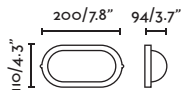

Estay

IP44

- 72010 Matt White 22,10€
- 72011 Matt Black 22,10€

Material	Body Aluminium Diff Opal Glass
Light Source	1 E27 max. 15W
Bulb incl.	No
Recom. Bulb	17463
Class	I

Derby 200

IP44

- 72000 Matt White 20,90€
- 72001 Matt Black 20,90€

Material	Body Aluminium Diff Opal Glass
Light Source	1 E27 max. 15W
Bulb incl.	No
Recom. Bulb	17463
Class	I

Derby 283

IP44

- 72002 Matt White 37,70€

Material	Body Aluminium Diff Opal Glass
Light Source	1 E27 max. 15W
Bulb incl.	No
Recom. Bulb	17463
Class	I