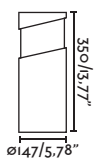

Block 350
Àlex & Manel Llusçà

IP65 IK06 SEA SIDE SUITABLE

74141 ● Grey Cement 286,20€

Material	Body Concrete
	Diff Opal Glass
Light Source	1 E27 max. 15W
Bulb incl.	No
Recom. Bulb	17463
Class	I

Block 700
Àlex & Manel Llusçà

IP65 IK06 SEA SIDE SUITABLE

74142 ● Grey Cement 390,50€

Material	Body Concrete
	Diff Opal Glass
Light Source	1 E27 max. 15W
Bulb incl.	No
Recom. Bulb	17463
Class	I