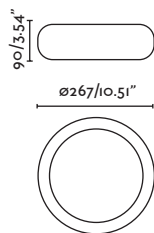

Anga 240

IP44 IK03 incl.

- 72352 ● White 135,90€
- 72353 ● Dark Grey 135,90€

Material	Body Concrete
	Diff Opal White PMMA
Power	18W
Lumen Output	1300lm
Light Source	SMD LED 2700K
Class	I
CRI	>80
Voltage (V/Hz)	220V-240V/50-60Hz

Anga 295

IP44 IK03 incl.

- 72354 ● White 162,50€
- 72355 ● Dark Grey 162,50€

Material	Body Concrete
	Diff Opal White PMMA
Power	24W
Lumen Output	1794lm
Light Source	SMD LED 2700K
Class	I
CRI	>80
Voltage (V/Hz)	220V-240V/50-60Hz