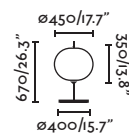

Saigon out 2100 R45
Nahtrang

IP44

71569-04 ● Dark Grey + White 384,90€

Saigon out 1300 R45
Nahtrang

IP44

71575-04 ● Dark Grey + White 373,40€

Saigon out 670 R45
Nahtrang

IP44

71576-04 ● Dark Grey + White 344,10€

Material	Body Aluminium
	Diff Opal PEMD
	Shade PEMD
Light Source	1 E27 max. 15W
Bulb incl.	No
Recom. Bulb	17463
Class	II
Cable	2 MT

Material	Body Aluminium
	Diff Opal PEMD
	Shade PEMD
Light Source	1 E27 max. 15W
Bulb incl.	No
Recom. Bulb	17463
Class	II
Cable	2 MT

Material	Body Aluminium
	Diff Opal PEMD
	Shade PEMD
Light Source	1 E27 max. 15W
Bulb incl.	No
Recom. Bulb	17463
Class	II
Cable	2 MT