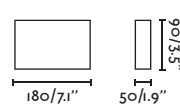

70405

● Satin Stainless 110,50€

70406

● Satin Stainless 124,10€

Material	Body Stainless steel 316L Diff Opal PMMA
Power	2x4,5W
Lumen Output	2x400lm
Light Source	SMD LED 3000K
Class	I
CRI	>80
Voltage (V/Hz)	220V-240V/50-60Hz

Material	Body Stainless steel 316L Diff Opal PMMA
Power	2x8W
Lumen Output	2x325lm
Light Source	SMD LED 3000K
Class	I
CRI	>80
Voltage (V/Hz)	220V-240V/50-60Hz