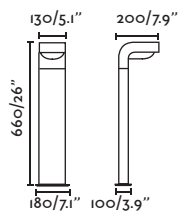

74411

● Dark Grey 187,40€

Material	Body Aluminium
	Diff Opal PC
Light Source	1 E27 max. 15W
Bulb incl.	No
Recom. Bulb	17463
Class	I

Wall
470