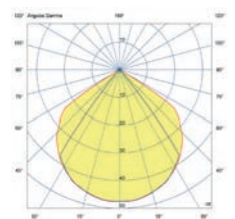

70566N

● Dark Grey 76,60€

70567N

● Matt White 79,40€

Material	Body Aluminium Diff Transparent Glass
Power	4W
Lumen Output	130lm
Light Source	SMD LED 3000K
Class	I
CRI	>80
Voltage (V/Hz)	100V-240V/50-60Hz
Beam angle	120°