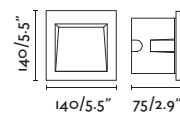

# Sedna

outdoor

Recessed

Sedna SQ 140 70148

Available in two formats, square and rectangular, it brings both functionality and aesthetics to outdoor spaces where specific and quality lighting is required.