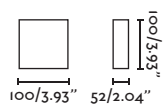

70405

● Satin Stainless 110,50€

70406

● Satin Stainless 124,10€

Material	Body Stainless steel 316L Diff Opal PMMA
Power	2x4,5W
Lumen Output	2x400lm
Light Source	SMD LED 3000K
Class	I
CRI	>80
Voltage (V/Hz)	220V-240V/50-60Hz

Material	Body Stainless steel 316L Diff Opal PMMA
Power	2x8W
Lumen Output	2x325lm
Light Source	SMD LED 3000K
Class	I
CRI	>80
Voltage (V/Hz)	220V-240V/50-60Hz