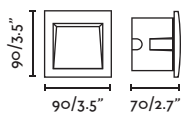

# Sedna

outdoor

Recessed

Sedna SQ 140 70148

Available in two formats, square and rectangular, it brings both functionality and aesthetics to outdoor spaces where specific and quality lighting is required.