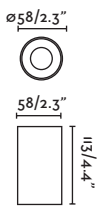

Puk 58

IP65 IK06 incl. SEA SIDE SUITABLE

Material	Body Aluminium
	Diff Transparent Glass
Power	4,5W
Light Source	COB LED
Class	I
CRI	>80
Voltage (V/Hz)	220V-240V/50-60Hz

Family	Finish	Color T°	Beam Angle
75304- Puk Ceiling ø58 4.5W	1 White	2 2700K	1 15°
	2 Black	3 3000K	2 30°
			3 50°

Example: 75304-132 Puk downlight Ø58 white 3000K 30°