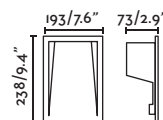

Soun 105

IP65 IK06
incl. incl.

- 70833 ● Dark Grey 99,70€
- 70834 ● Matt White 99,70€

Material	Body Aluminium
	Diff Transparent Glass
Power	4,5W
Lumen Output	280lm
Light Source	SMD LED 3000K
Class	I
CRI	>80
Voltage (V/Hz)	100V-240V/50-60Hz
Beam angle	120°
Cut out	220x95

Soun 193

IP65 IK06
incl. incl.

- 70900 ● Dark Grey 130,80€
- 70901 ● Matt White 130,80€

Material	Body Aluminium
	Diff Transparent Glass
Power	8W
Lumen Output	630lm
Light Source	SMD LED 3000K
Class	I
CRI	>80
Voltage (V/Hz)	100V-240V/50-60Hz
Beam angle	120°
Cut out	183x225