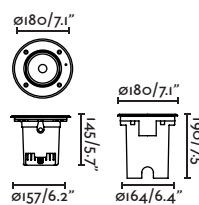

Geiser 130 wallwasher

IP67 IK08 incl. SEA SIDE SUITABLE incl.

NEW

70311 NEW ● Satin Stainless 159,80€

Material	Body Stainless steel 316L+Aluminium
Power	7,5W
Lumen Output	283lm
Light Source	COB LED 3000K
Class	II
CRI	>80
Voltage (V/Hz)	220V-240V/50-60Hz
Cut out	ø125
Resistance (Kg)	1000Kg

Geiser 180 wallwasher

IP67 IK08 incl. SEA SIDE SUITABLE incl.

NEW

70312 NEW ● Satin Stainless 229,50€

Material	Body Stainless steel 316L+Aluminium
Power	12,5W
Lumen Output	464lm
Light Source	COB LED 3000K
Class	II
CRI	>80
Voltage (V/Hz)	220V-240V/50-60Hz
Cut out	ø170
Resistance (Kg)	1000Kg