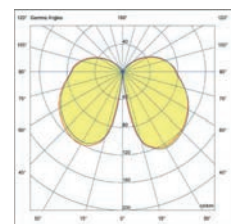

Bu-Oh 265
Estudi Ribaudí

IP65 incl.

71213 ● Dark Grey 202,70€

Material	Body Aluminium
	Diff Opal PC
Power	12W
Lumen Output	310lm
Light Source	SMD LED 3000K
Class	I
CRI	>80
Voltage (V/Hz)	100V-240V/50-60Hz

Bu-Oh 560
Estudi Ribaudí

IP65 incl.

71214 ● Dark Grey 268,50€

Material	Body Aluminium
	Diff Opal PC
Power	12W
Lumen Output	310lm
Light Source	SMD LED 3000K
Class	I
CRI	>80
Voltage (V/Hz)	100V-240V/50-60Hz