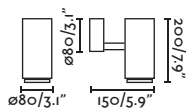

70912 ● Dark Grey 135,60€

Material	Body Aluminium Diff PMMA
Power	8,5W
Lumen Output	635lm
Light Source	COB LED 3000K
Class	I
CRI	>80
Voltage (V/Hz)	100V-240V/50-60Hz
Beam angle	18-45°

Spike
298