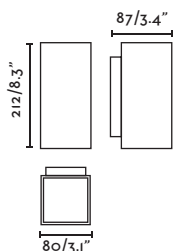

Kov SQ 2L

IP65 IK05 incl. SEA SIDE SUITABLE

Material	Body Aluminium
Power	2x6W
Light Source	COB LED
Class	I
CRI	>80
Voltage (V/Hz)	220V-240V/50-60Hz

Family	Finish	Color T°	Beam Angle
71793- Kov Squared 2 lights	1 White 2 Black	2 2700K	1 14°/14°
		3 3000K	2 14°/22°
			3 22°/22°
	4 22°/30°		
	5 30°/30°		
	6 30°/14°		

Example: 71793-221 Kov Squared 2 lights black 2700K 14°/14°
*NOTE: You can choose the same or different beam angle for each product side