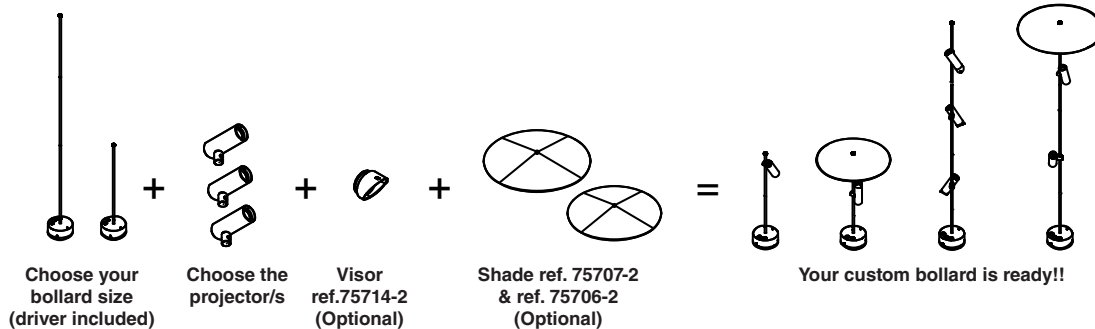

L Clap shade accessory

75706-2 ● Black 84,90€

Material	Body Aluminium
	Shade Aluminium