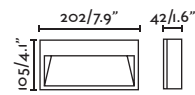

Grant SQ

IP65

IK10

SEA SIDE
SUITABLE

70655

● Dark Grey 42,50€

Material	Body ABS
	Diff Transparent PC
Power	1W
Lumen Output	65lm
Light Source	SMD LED 3000K
Class	II
CRI	>80
Voltage (V/Hz)	100V-240V/50-60Hz
Beam angle	120°

Grant R

IP65

IK10

SEA SIDE
SUITABLE

70656

● Dark Grey 42,50€

Material	Body ABS
	Diff Transparent PC
Power	1W
Lumen Output	65lm
Light Source	SMD LED 3000K
Class	II
CRI	>80
Voltage (V/Hz)	100V-240V/50-60Hz
Beam angle	120°

Path

IP44

IK06

70501

● Matt White 105,50€

70508

● Dark Grey 105,50€

Material	Body Aluminium
	Diff Transparent PC
Power	9W
Lumen Output	390lm
Light Source	SMD LED 3000K
Class	I
CRI	>80
Voltage (V/Hz)	100V-240V/50-60Hz