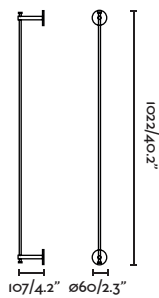

75712-2 ● Black 78,50€
75712-1 ● White 78,50€

75713-2 ● Black 64,80€
75713-1 ● White 64,80€

Material Body Aluminium

Material Body Aluminium

Power 18W

Class I

Voltage (V/Hz) 220V-240V/50-60Hz

*Use with x3 projectors max.

*Use with x3 projectors max.