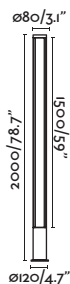

Grop 2000

IP54
incl.

75602

● Dark Grey 599,00€

Material	Body Aluminium Diff Opal PC
Power	27W
Lumen Output	1300lm
Light Source	SMD LED 3000K
Class	I
CRI	>80
Voltage (V/Hz)	100V-240V/50-60Hz

Beret 1800

IP54 IK04
incl.

75524

● Dark Grey 313,90€

Material	Body Aluminium Diff Opal PMMA
Power	16W
Lumen Output	625lm
Light Source	SMD LED 4000K
Class	I
CRI	>80
Voltage (V/Hz)	100V-240V/50-60Hz