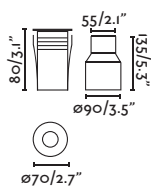

Taro

IP67

IK08

SEA SIDE
SUITABLE

70449

● Satin Stainless 173,60€

Material	Body Stainless steel 316L+Aluminium Diff Transparent Glass
Power	7W
Lumen Output	280lm
Light Source	COB LED 3000K
Class	I
CRI	>80
Voltage (V/Hz)	100V-240V/50-60Hz
Beam angle	30°
Cut out	ø90
Resistance (Kg)	600Kg

Tecno

IP67

IK08

SEA SIDE
SUITABLE

71489N

● Satin Stainless 77,50€

Material	Body Stainless steel 316L+Aluminium Diff Transparent Glass
Light Source	1 GU10 max. 8W
Bulb incl.	No
Recom. Bulb	17324
Class	I
Cut out	ø100
Resistance (Kg)	2000Kg

Lio

IP67

IK08

SEA SIDE
SUITABLE

71495

● Satin Stainless 68,90€

Material	Body Stainless steel Diff Opal Glass
Light Source	1 GX53 max. 6W
Bulb incl.	Yes
Recom. Bulb	17340
Class	I
Cut out	ø90
Resistance (Kg)	2000Kg