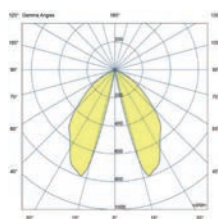

Totem 285
Roger Vancells

IP55 IK06 incl. SEA SIDE SUITABLE IP68 CONNECTOR

- 75550 2700K ● Grey Cement **282,90€**
- 75551 3000K ● Grey Cement **282,80€**

Material	Body Concrete
Power	6,5W
Lumen Output	307lm [2700K] 370lm [3000K]
Light Source	SMD LED
Class	II
CRI	>=80
Voltage (V/Hz)	220V-240V/50-60Hz

Totem 611
Roger Vancells

IP55 IK06 incl. SEA SIDE SUITABLE IP68 CONNECTOR

- 75552 2700K ● Grey Cement **367,60€**
- 75553 3000K ● Grey Cement **367,60€**

Material	Body Concrete
Power	6,5W
Lumen Output	307lm [2700K] 370lm [3000K]
Light Source	SMD LED
Class	II
CRI	>=80
Voltage (V/Hz)	220V-240V/50-60Hz