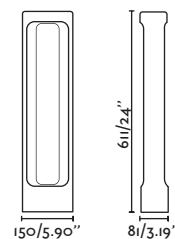

Totem 285
Roger Vancells

IP55 IK06 incl. SEA SIDE SUITABLE IP68 CONNECTOR

- 75550 2700K ● Grey Cement **282,90€**
- 75551 3000K ● Grey Cement **282,80€**

Material	Body Concrete
Power	6,5W
Lumen Output	307lm [2700K] 370lm [3000K]
Light Source	SMD LED
Class	II
CRI	>=80
Voltage (V/Hz)	220V-240V/50-60Hz

Totem 611
Roger Vancells

IP55 IK06 incl. SEA SIDE SUITABLE IP68 CONNECTOR

- 75552 2700K ● Grey Cement **367,60€**
- 75553 3000K ● Grey Cement **367,60€**

Material	Body Concrete
Power	6,5W
Lumen Output	307lm [2700K] 370lm [3000K]
Light Source	SMD LED
Class	II
CRI	>=80
Voltage (V/Hz)	220V-240V/50-60Hz