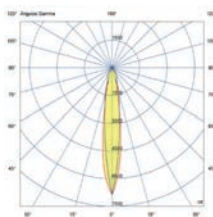

Thon 1L

IP55 IK06 incl.

70283 ● Dark Grey 258,60€

Material	Body Aluminium Diff Opal Glass
Power	15W
Lumen Output	825lm
Light Source	COB LED 3000K
Class	I
CRI	>80
Voltage (V/Hz)	220V-240V/50-60Hz
Beam angle	18°

Thon 2L

IP55 IK06 incl.

70284 ● Dark Grey 305,10€

Material	Body Aluminium Diff Opal Glass
Power	2x15W
Lumen Output	2x769lm
Light Source	COB LED 3000K
Class	I
CRI	>80
Voltage (V/Hz)	220V-240V/50-60Hz
Beam angle	18°