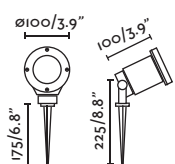

Tono

IP44

Garten lampholder

IP54

73111 ● Matt Black 28,20€

Garten plug

IP44

73100 ● Matt Black 43,50€

Material	Body Aluminium
	Diff Transparent Glass
Light Source	1 GU10 max. 8W
Bulb incl.	No
Recom. Bulb	97685327
Class	I
Cable	2 MT

Material	Body ABS
Light Source	1 E27 PAR38 max. 15W
Bulb incl.	No
Recom. Bulb	17400
Class	II
Cable	2.5 MT

Material	Body ABS
Power	3500W
Class	I
Voltage (V/Hz)	100V-240V/50-60Hz
Cable	2.5 MT