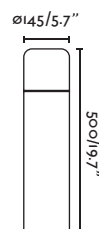

Muga 295

IP55 incl.

75603 ● Dark Grey 164,80€

Material	Body Aluminium Diff Opal PC
Power	11W
Lumen Output	810lm
Light Source	SMD LED 3000K
Class	I
CRI	>80
Voltage (V/Hz)	100V-240V/50-60Hz

Muga 500

IP55 IK10 incl.

75604 ● Dark Grey 185,45€

Material	Body Aluminium Diff Opal PC
Power	11W
Lumen Output	810lm
Light Source	SMD LED 3000K
Class	I
CRI	>80
Voltage (V/Hz)	100V-240V/50-60Hz