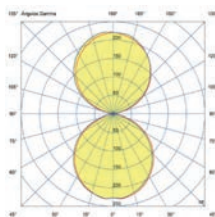

Quart

IP65 incl.

70579

● Dark Grey 272,60€

Material	Body Aluminium Diff Opal Glass
Power	30W
Lumen Output	1200lm
Light Source	SMD LED 3000K
Class	I
CRI	>80
Voltage (V/Hz)	220V-240V/50Hz

Oval

IP65 IK06 incl.

71276

● Dark Grey 110,90€

Material	Body Aluminium Diff Opal Glass
Power	10W
Lumen Output	450lm
Light Source	SMD LED 3000K
Class	I
CRI	>80
Voltage (V/Hz)	100V-240V/50-60Hz