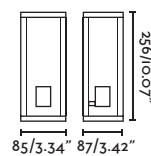

Nala

IP54

70773

● Dark Grey 125,50€

Material	Body Aluminium
	Diff Transparent Glass
Light Source	1 E27 max. 15W
Bulb incl.	No
Recom. Bulb	17463
Class	I

Tamashi

IP65

71303

● Dark Grey 84,60€

Material	Body Aluminium
	Diff Transparent Glass
Light Source	1 E27 max. 15W
Bulb incl.	No
Recom. Bulb	17428
Class	I