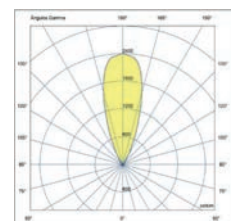

Geiser 130

- 70302 10° ●● Satin Stainless + Matt Black **176,30€**
- 70303 38° ●● Satin Stainless + Matt Black **176,30€**

Material	Body Stainless steel 316L+Aluminium
	Diff Transparent Glass
Power	6,5W
Lumen Output	400lm
Light Source	COB LED 3000K
Class	I
CRI	>80
Voltage (V/Hz)	220V-240V/50-60Hz
Cut out	ø90
Resistance (Kg)	2000Kg

Geiser 180

- 70308 10° ● Satin Stainless **257,60€**
- 70309 38° ● Satin Stainless **257,60€**

Material	Body Stainless steel 316L+Aluminium
	Diff Transparent Glass
Power	12,5W
Lumen Output	1400lm
Light Source	COB LED 3000K
Class	I
CRI	>80
Voltage (V/Hz)	100V-240V/50-60Hz
Cut out	ø165
Resistance (Kg)	2000Kg

10°

38°

10°

38°