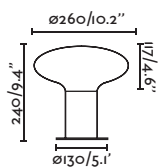

Blubs 240
Estudi Ribaudí

IP44

74433S-03 ●● Dark Grey + Opal 108,00€

Material	Body Aluminium
	Diff Opal PMMA
Light Source	1 E27 max. 15W
Bulb incl.	No
Recom. Bulb	17437
Class	I

Moon 300
Faro Lab

IP44

74433S-01 ●● Dark Grey + Opal 101,30€

Material	Body Aluminium
	Diff Opal PMMA
Light Source	1 E27 max. 15W
Bulb incl.	No
Recom. Bulb	17437
Class	I