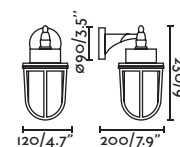

Cabo

IP44 IK05

70998

Brass 114,10€

Borda

IP44

70997

Brass 111,90€

Nahir

IP44

70992

Brass 160,30€

Material	Body Brass
	Diff Transparent Glass
Light Source	1 E27 max. 15W
Bulb incl.	No
Recom. Bulb	17463
Class	I

Material	Body Brass
	Diff Transparent Glass
Light Source	1 E27 max. 15W
Bulb incl.	No
Recom. Bulb	17463
Class	I

Material	Body Brass
	Diff Transparent Glass
Light Source	1 E27 max. 15W
Bulb incl.	No
Recom. Bulb	17463
Class	I