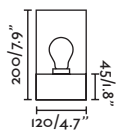

Material	Body Aluminium
	Diff Transparent Glass
Light Source	1 E27 max. 15W
Bulb incl.	No
Recom. Bulb	17463
Class	I

Beacon
134

Wall
384