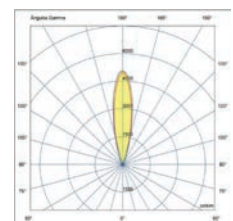

Falls 290 Orientable

IP67 IK09 no incl. incl.

- 71730 25° ● Satin Stainless 279,60€
- 71731 30x60° ● Satin Stainless 279,60€

Material	Body Stainless steel 316L
	Diff Transparent Glass
Power	8W
Lumen Output	672lm
Light Source	SMD LED 3000K
Class	III
CRI	>=90
Voltage (V/Hz)	24V DC
Cut out	310x52
Recom. Driver	98324020U
Resistance (Kg)	1000Kg

*Drivers info pag. 554

Falls 500 Orientable

IP67 IK09 no incl. incl.

- 71732 25° ● Satin Stainless 425,80€
- 71733 30x60° ● Satin Stainless 425,80€

Material	Body Stainless steel 316L
	Diff Transparent Glass
Power	16W
Lumen Output	1367lm
Light Source	SMD LED 3000K
Class	III
CRI	>=90
Voltage (V/Hz)	24V DC
Cut out	520x53
Recom. Driver	98324020U
Resistance (Kg)	1000Kg

*Drivers info pag. 554