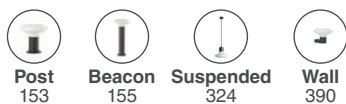

Blubs 2L
Estudi Ribaudí

IP44

74435F2-03 ● Dark Grey + Opal 527,40€

Material	Body Aluminium
	Diff Opal PMMA
Light Source	2 E27 max. 15W
Bulb incl.	No
Recom. Bulb	17437
Class	I

Blubs 3L
Estudi Ribaudí

IP44

74436F3-03 ● Dark Grey + Opal 615,80€

Material	Body Aluminium
	Diff Opal PMMA
Light Source	3 E27 max. 15W
Bulb incl.	No
Recom. Bulb	17437
Class	I