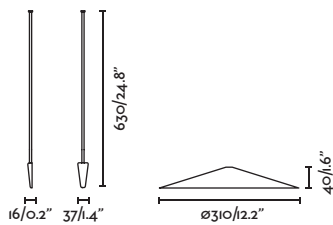

Accesorio estaca 630 Clap

Faro Lab

75708-2

● Black 29,90€

Accesorio estaca 1030 Clap

Faro Lab

75709-2

● Black 37,50€

Material	Body Aluminium

Material	Body Aluminium+Stainless steel

*Use with x2 projectors max.

*Drivers info pag. 554

*Use with x3 projectors max.

*Drivers info pag. 554

S Clap shade accessory

75707-2

● Black 82,80€

Material	Body Aluminium

Shade	Aluminium

L Clap shade accessory

75706-2

● Black 84,90€

Material	Body Aluminium

Shade	Aluminium