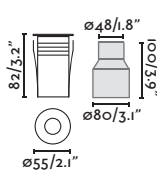

Crosby

IP67 IK08 incl. SEA SIDE SUITABLE incl.

70459N ● Satin Stainless 113,00€

Material	Body Stainless steel 316L+Aluminium Diff Opal Glass
Power	1W
Lumen Output	13lm
Light Source	SMD LED 3000K
Class	I
CRI	>80
Voltage (V/Hz)	120V-240V/50-60Hz
Beam angle	120°
Cut out	ø80

Crosby 24V

IP67 IK08 no incl. SEA SIDE SUITABLE incl.

70453 ● Satin Stainless 115,60€

Material	Body Stainless steel 316L+Aluminium Diff Opal Glass
Power	0,7W
Lumen Output	77lm
Light Source	SMD LED 3000K
Class	III
CRI	>80
Voltage (V/Hz)	24V DC/50-60Hz
Beam angle	120°
Cut out	ø80
Recom. Driver	98324006

*Drivers info pag. 554

Curtis

IP67 IK08 incl. SEA SIDE SUITABLE incl.

70462N ● Satin Stainless 121,40€

Material	Body Aluminium Diff Transparent Glass
Power	2W
Lumen Output	180lm
Light Source	COB LED 3000K
Class	I
CRI	>80
Voltage (V/Hz)	100V-240V/50-60Hz
Cut out	ø80