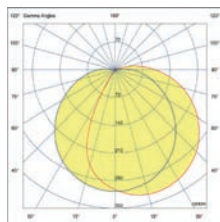

# Lotus

**Design** Estudi Ribaudí

Inspired by the lotus flower, this outdoor collection is made of aluminum which gives it greater robustness and durability.

Lotus 71223

The wall lamp offers indirect lighting and the beacons are ideal for illuminating passageways.