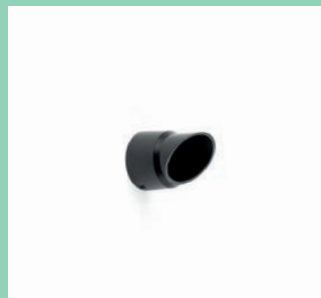

Visor

75300V ● Black 23,60€

Material Body Aluminium