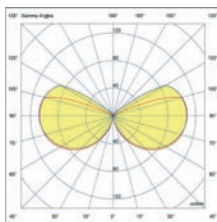

Logar 650

IP54 IK10 incl.

75605 ● Dark Grey 175,50€

Material	Body Aluminium Diff Opal PMMA
Power	12W
Lumen Output	580lm
Light Source	SMD LED 3000K
Class	I
CRI	>80
Voltage (V/Hz)	100V-240V/50-60Hz

Logar 900

IP54 IK10 incl.

75606 ● Dark Grey 263,70€

Material	Body Aluminium Diff Opal PMMA
Power	23W
Lumen Output	1340lm
Light Source	SMD LED 3000K
Class	I
CRI	>80
Voltage (V/Hz)	100V-240V/50-60Hz