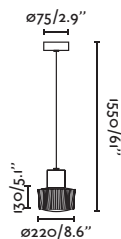

Blubs
Estudi Ribaudí

IP44

74427C-03 ●● Dark Grey + Opal 106,00€

Material	Body Aluminium
	Diff Opal PMMA
Light Source	1 E27 max. 15W
Bulb incl.	No
Recom. Bulb	17437
Class	I

Muffin
Àlex & Manel Llusà

IP44

74427C-04 ●● Dark Grey + Opal 97,70€

Material	Body Aluminium
	Diff Opal PMMA
Light Source	1 E27 max. 15W
Bulb incl.	No
Recom. Bulb	17437
Class	I