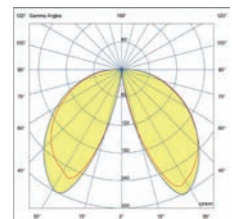

Twist 300
Estudi Ribaudí

IP65 incl.

71286 ● Dark Grey 165,20€

Material	Body Aluminium
	Diff Opal PC
Power	10W
Lumen Output	500lm
Light Source	SMD LED 3000K
Class	I
CRI	>80
Voltage (V/Hz)	100V-240V/50-60Hz

Twist 500
Estudi Ribaudí

IP65 incl.

71287 ● Dark Grey 199,80€

Material	Body Aluminium
	Diff Opal PC
Power	10W
Lumen Output	500lm
Light Source	SMD LED 3000K
Class	I
CRI	>80
Voltage (V/Hz)	100V-240V/50-60Hz