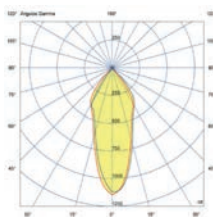

Noboru

IP65 IK08 incl.

70576 ● Dark Grey 191,00€

Material	Body Aluminium Diff Transparent Glass
Power	16W
Lumen Output	690lm
Light Source	COB LED 3000K
Class	I
CRI	>80
Voltage (V/Hz)	100V-240V/50Hz
Beam angle	36°