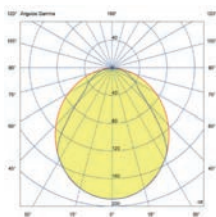

## Wood

IP54  
incl. 90° 90°

74455 ● Dark Grey + Wood 142,60€

<b>Material</b>	Body Aluminium Diff Opal PC
<b>Power</b>	11W
<b>Lumen Output</b>	600lm
<b>Light Source</b>	SMD LED 3000K
<b>Class</b>	I
<b>CRI</b>	>80
<b>Voltage (V/Hz)</b>	100V-240V/50-60Hz
<b>Beam angle</b>	95°