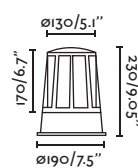

Sete

IP54 IK04 incl.

75521 ● Dark Grey + Opal 210,60€

Material	Body Aluminium Diff Opal PC
Power	6W
Lumen Output	155lm
Light Source	SMD LED 3000K
Class	I
CRI	>80
Voltage (V/Hz)	100V-240V/50-60Hz

Surat

IP54

72310 ● Dark Grey + Transparent 93,90€

Material	Body Aluminium Diff Transparent Glass
Light Source	1 E27 max. 15W
Bulb incl.	No
Recom. Bulb	17463
Class	I