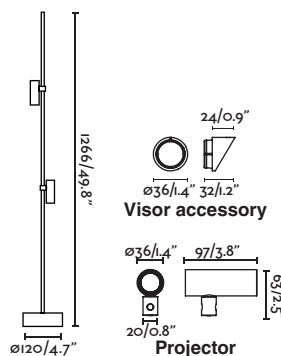

Clap baliza 1266
Faro Lab

IP65 incl. 355° 360°

75705-233 ● Black 219,00€

Material	Body Aluminium+Stainless steel
Power	2X6W
Lumen Output	2x524lm
Light Source	COB LED 3000K
Class	I
CRI	>80
Voltage (V/Hz)	220V-240V/50-60Hz
Beam angle	38°

Visor accessory	
75714-2	● Black 5,20€
Material	Body PC