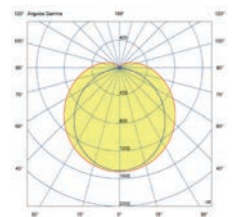

Scuba 600

IP66 IK10 incl.

75750 Chrome 178,20€

Material	Body Stainless steel 316L
	Diff Opal PC
Power	20W
Lumen Output	3200lm
Light Source	SMD LED 3000K
Class	I
CRI	>80
Voltage (V/Hz)	100V-240V/50-60Hz
Beam angle	120°
Cable	3 MT

Scuba 1200

IP66 IK10 incl.

75751 Chrome 255,70€

Material	Body Stainless steel 316L
	Diff Opal PC
Power	36W
Lumen Output	5760lm
Light Source	SMD LED 3000K
Class	I
CRI	>80
Voltage (V/Hz)	100V-240V/50-60Hz
Beam angle	120°
Cable	3 MT

Suspended
320