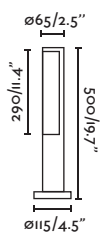

75523

● Dark Grey 165,20€

Material	Body Aluminium
	Diff Opal PMMA
Power	8W
Lumen Output	350lm
Light Source	SMD LED 4000K
Class	I
CRI	>80
Voltage (V/Hz)	220V-240V/50-60Hz