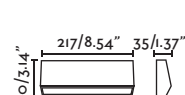

Must 96

IP65

IK10

SEA SIDE
SUITABLE

70657

● Dark Grey 41,90€

Material	Body ABS
	Diff Transparent PC
Power	2W
Lumen Output	80lm
Light Source	SMD LED 3000K
Class	II
CRI	>80
Voltage (V/Hz)	220V-240V/50-60Hz

Must 158

IP65

IK10

SEA SIDE
SUITABLE

70658

● Dark Grey 47,60€

Material	Body ABS
	Diff Transparent PC
Power	3W
Lumen Output	220lm
Light Source	SMD LED 3000K
Class	II
CRI	>80
Voltage (V/Hz)	220V-240V/50-60Hz

Must 217

IP65

IK10

SEA SIDE
SUITABLE

70659

● Dark Grey 50,20€

Material	Body ABS
	Diff Transparent PC
Power	4W
Lumen Output	240lm
Light Source	SMD LED 3000K
Class	II
CRI	>80
Voltage (V/Hz)	220V-240V/50-60Hz