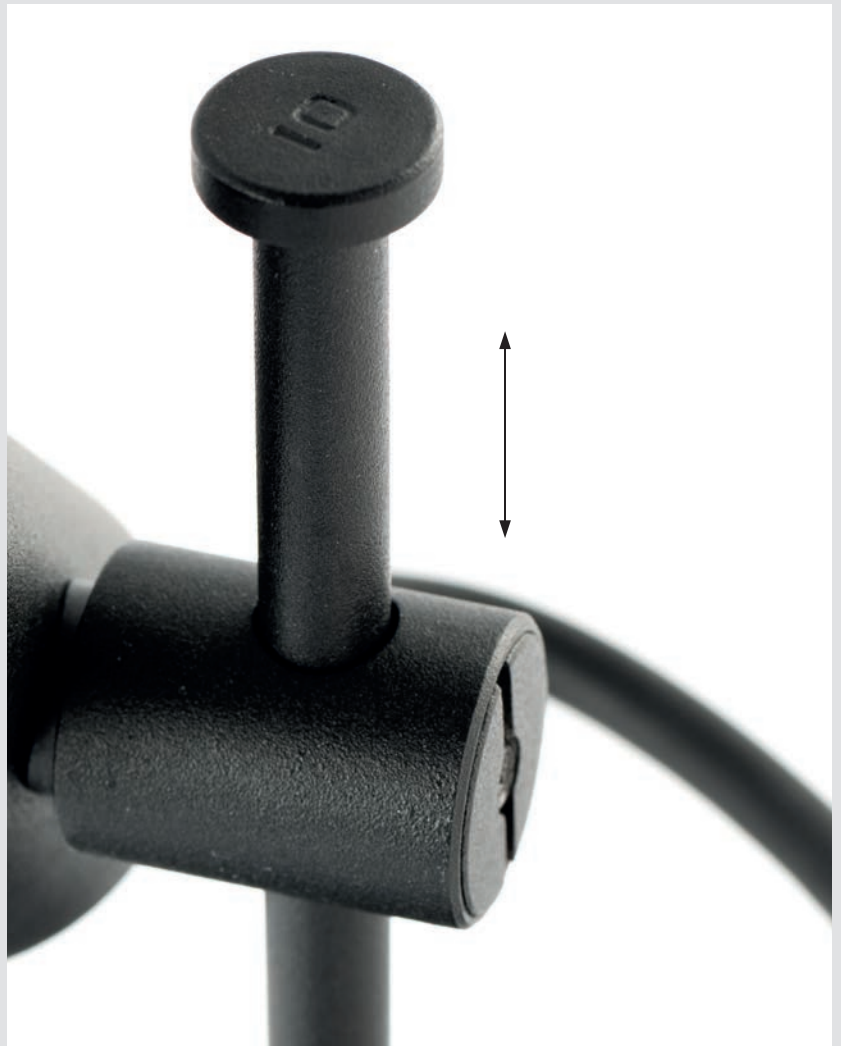

# Highlights

Anti-glare visor accessory ref. 75714-2

The design of the projector allows the light to be directed 360° on vertical and horizontal axes.

Move the product along the structure by adjusting/unadjusting the side screw.

Clip accessory included with each projector, allows the cable to be routed and fixed to the structure of the product.

The shade accessory allows for indirect lighting effects and a more decorative appearance. Lampshade ø310 ref. 75707-2 and lampshade ø400 ref. 75706-2