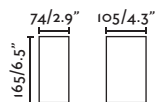

Log

IP54 IK06 incl.

70264 ● Dark Grey 116,80€

Material	Body Aluminium Diff Opal PC
Power	9W
Lumen Output	600lm
Light Source	SMD LED 3000K
Class	I
CRI	>80
Voltage (V/Hz)	220V-240V/50-60Hz

Blind

IP65 IK06 incl.

70267 ● Matt White 126,60€
70268 ● Rust Brown 126,60€
70634 ● Dark Grey 126,60€

Material	Body Aluminium Diff Transparent Glass
Power	2x3W
Lumen Output	2x90lm
Light Source	COB LED 3000K
Class	I
CRI	>80
Voltage (V/Hz)	220V-240V/50-60Hz

Olan

IP65 IK06 incl.

70269 ● Matt White 122,30€
70270 ● Rust Brown 122,30€
70637 ● Dark Grey 122,30€

Material	Body Aluminium Diff Transparent Glass
Power	2x3W
Lumen Output	2x100lm
Light Source	COB LED 3000K
Class	I
CRI	>80
Voltage (V/Hz)	220V-240V/50-60Hz