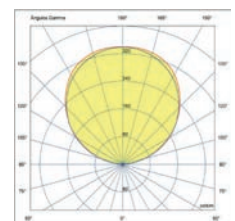

Falls 290

- 71734 2700K ● Satin Stainless **210,60€**
- 71735 3000K ● Satin Stainless **210,60€**

Material	Body Stainless steel 316L
	Diff Opal Glass
Power	6W
Lumen Output	190lm
Light Source	SMD LED
Class	III
CRI	>=90
Voltage (V/Hz)	24V DC
Cut out	310x52
Recom. Driver	98324020U
Resistance (Kg)	1000Kg

*Drivers info pag. 554

Falls 500

- 71736 2700K ● Satin Stainless **342,10€**
- 71737 3000K ● Satin Stainless **342,10€**

Material	Body Stainless steel 316L
	Diff Opal Glass
Power	12W
Lumen Output	291lm
Light Source	SMD LED
Class	III
CRI	>=90
Voltage (V/Hz)	24V DC
Cut out	520x53
Recom. Driver	98324020U
Resistance (Kg)	1000Kg

*Drivers info pag. 554