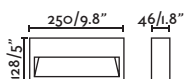

Grada 157

IP54 IK10 incl.

70906 ● Dark Grey **86,70€**
70907 ● Rust Brown **88,30€**

Material	Body Aluminium Diff Opal Glass
Power	3W
Lumen Output	86lm
Light Source	SMD LED 3000K
Class	I
CRI	>80
Voltage (V/Hz)	220V-240V/50-60Hz

Grada 250

IP54 IK10 incl.

70908 ● Dark Grey **111,90€**
70909 ● Rust Brown **114,20€**

Material	Body Aluminium Diff Opal Glass
Power	6W
Lumen Output	208lm
Light Source	SMD LED 3000K
Class	I
CRI	>80
Voltage (V/Hz)	220V-240V/50-60Hz

Grada 600

IP54 IK10 incl.

70910 ● Dark Grey **186,30€**

Material	Body Aluminium Diff Opal Glass
Power	12W
Lumen Output	443lm
Light Source	SMD LED 3000K
Class	I
CRI	>80
Voltage (V/Hz)	220V-240V/50-60Hz