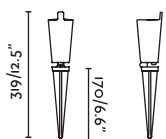

Toni
Alegre Design

IP65 IK07 SEA SIDE SUITABLE 90

71528 ● Matt Black 47,80€

Material	Body PC Diff Transparent PC
Light Source	1 GU10 max. 5W
Bulb incl.	No
Recom. Bulb	97685327
Class	II
Cable	2.5 MT