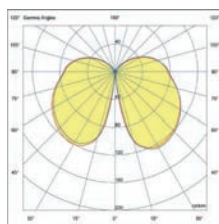

Bu-Oh 265
Estudi Ribaudí

IP65 incl.

71213 ● Dark Grey 202,70€

Material	Body Aluminium
	Diff Opal PC
Power	12W
Lumen Output	310lm
Light Source	SMD LED 3000K
Class	I
CRI	>80
Voltage (V/Hz)	100V-240V/50-60Hz

Bu-Oh 560
Estudi Ribaudí

IP65 incl.

71214 ● Dark Grey 268,50€

Material	Body Aluminium
	Diff Opal PC
Power	12W
Lumen Output	310lm
Light Source	SMD LED 3000K
Class	I
CRI	>80
Voltage (V/Hz)	100V-240V/50-60Hz