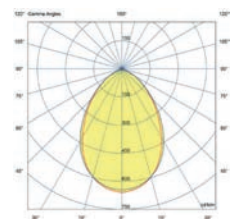

Brot 200
Yembarastudio

IP65 incl. 355° IP68 CONNECTOR

NEW

75570 ● Black 93,60€

Material	Body Aluminium
Power	7W
Lumen Output	290lm
Light Source	SMD LED 2700K
Class	II
CRI	>80
Voltage (V/Hz)	100V-240V/50-60Hz
Beam angle	80°
Cable	2 MT

Brot 600
Yembarastudio

IP65 incl. 355° IP68 CONNECTOR

NEW

75571 ● Black 103,50€

Material	Body Aluminium
Power	7W
Lumen Output	290lm
Light Source	SMD LED 2700K
Class	II
CRI	>80
Voltage (V/Hz)	100V-240V/50-60Hz
Beam angle	80°
Cable	2 MT