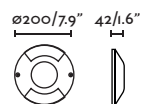

Loth 1L

IP67 IK10 incl.

70285 ● Matt Black 113,90€

Material	Body Aluminium Diff Opal PC
Power	6W
Lumen Output	210lm
Light Source	COB LED 3000K
Class	I
CRI	>80
Voltage (V/Hz)	220V-240V/50-60Hz
Resistance (Kg)	2000Kg

Loth 2L

IP67 IK10 incl.

70286 ● Matt Black 124,90€

Material	Body Aluminium Diff Opal PC
Power	11,5W
Lumen Output	406lm
Light Source	COB LED 3000K
Class	I
CRI	>80
Voltage (V/Hz)	220V-240V/50-60Hz
Resistance (Kg)	2000Kg

Loth 4L

IP67 IK10 incl.

70287 ● Matt Black 140,60€

Material	Body Aluminium Diff Opal PC
Power	13,5W
Lumen Output	472lm
Light Source	COB LED 3000K
Class	I
CRI	>80
Voltage (V/Hz)	220V-240V/50-60Hz
Resistance (Kg)	2000Kg