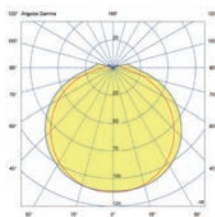

Fred 200

IP65 IK10 incl. SEA SIDE SUITABLE

- 70663 ● Dark Grey 34,80€
- 70664 ● Matt White 34,80€

Material	Body ABS Diff Opal PC
Power	7W
Lumen Output	400lm
Light Source	SMD LED 3000K
Class	II
CRI	>80
Voltage (V/Hz)	220V-240V/50-60Hz

Fred 245

IP65 IK10 incl. SEA SIDE SUITABLE

- 70667 ● Dark Grey 54,60€
- 70668 ● Matt White 54,60€

Material	Body ABS Diff Opal PC
Power	11W
Lumen Output	600lm
Light Source	SMD LED 3000K
Class	II
CRI	>80
Voltage (V/Hz)	220V-240V/50-60Hz