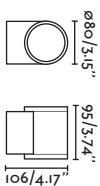

Tond 1L

IP54 IK06 incl.

- 71915 2700K ● Dark Grey 99,90€
- 71916 3000K ● Dark Grey 99,90€

Material	Body Aluminium Diff Transparent Glass
Power	6W
Lumen Output	195lm
Light Source	COB LED
Class	I
CRI	>=80
Voltage (V/Hz)	220V-240V/50-60Hz
Beam angle	50°

Tond 2L

IP54 IK06 incl.

- 71917 2700K ● Dark Grey 116,80€
- 71918 3000K ● Dark Grey 116,80€

Material	Body Aluminium Diff Transparent Glass
Power	2x6W
Lumen Output	2x271lm
Light Source	COB LED
Class	I
CRI	>=80
Voltage (V/Hz)	220V-240V/50-60Hz
Beam angle	50°