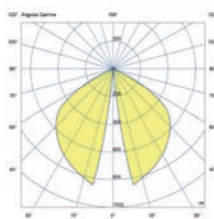

Das 300

IP54 IK09 incl.

75519 ● Dark Grey 160,60€

Material	Body Aluminium
	Diff Transparent Glass
Power	8W
Lumen Output	480lm
Light Source	COB LED 3000K
Class	I
CRI	>80
Voltage (V/Hz)	100V-240V/50-60Hz
Beam angle	180°

Das 650

IP54 IK09 incl.

75520 ● Dark Grey 187,70€

Material	Body Aluminium
	Diff Transparent Glass
Power	8W
Lumen Output	480lm
Light Source	COB LED 3000K
Class	I
CRI	>80
Voltage (V/Hz)	100V-240V/50-60Hz
Beam angle	180°