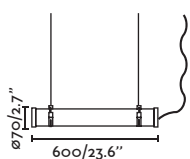

### Canopy accessory

75755 Matt Black 25,00€

**Material** Body Aluminium

Wall  
372