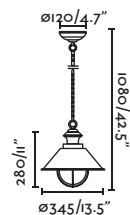

Nautica 260

IP33

- 71106   Matt White + Matt Copper **91,70€**
- 71138 Rust Brown **92,00€**

Material	Body Steel
	Diff Transparent Glass
Light Source	1 E27 max. 15W
Bulb incl.	No
Recom. Bulb	17463
Class	I
Cable	1 MT

Nautica 340

IP33

- 71139 Rust Brown **128,90€**

Material	Body Steel
	Diff Transparent Glass
Light Source	1 E27 max. 15W
Bulb incl.	No
Recom. Bulb	17463
Class	I
Cable	1 MT

Wall
396

Pole
220