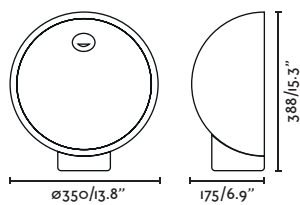

Available in two heights so that the most original compositions can be created.

Cuca 1193 75559

Its minimalist stainless steel structure in the shape of a semicircular arch raises generating elegant and minimalist scenographic spaces.