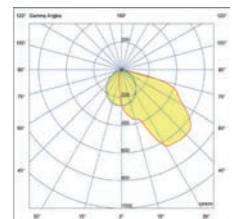

Dart box RCT recessed

- 70281 Black **15,30€**

Material Body PC