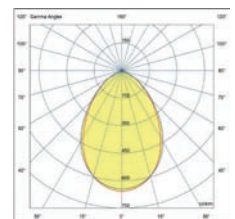

Brot 200
Yembarastudio

IP65 incl. 355° IP68 CONNECTOR

NEW

75572 NEW ● Black 105,30€

Material	Body Aluminium
Power	7W
Lumen Output	290lm
Light Source	SMD LED 2700K
Class	II
CRI	>80
Voltage (V/Hz)	100V-240V/50-60Hz
Beam angle	80°
Cable	2 MT

Brot 600
Yembarastudio

IP65 incl. 355° IP68 CONNECTOR

NEW

75573 NEW ● Black 112,90€

Material	Body Aluminium
Power	7W
Lumen Output	290lm
Light Source	SMD LED 2700K
Class	II
CRI	>80
Voltage (V/Hz)	100V-240V/50-60Hz
Beam angle	80°
Cable	2 MT

Spike
266