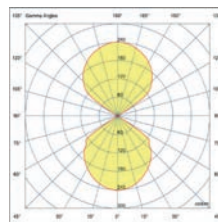

Log

IP54 IK06 incl.

70264 ● Dark Grey 116,80€

Material	Body Aluminium Diff Opal PC
Power	9W
Lumen Output	600lm
Light Source	SMD LED 3000K
Class	I
CRI	>80
Voltage (V/Hz)	220V-240V/50-60Hz

Blind

IP65 IK06 incl.

70267 ● Matt White 126,60€
70268 ● Rust Brown 126,60€
70634 ● Dark Grey 126,60€

Material	Body Aluminium Diff Transparent Glass
Power	2x3W
Lumen Output	2x90lm
Light Source	COB LED 3000K
Class	I
CRI	>80
Voltage (V/Hz)	220V-240V/50-60Hz

Olan

IP65 IK06 incl.

70269 ● Matt White 122,30€
70270 ● Rust Brown 122,30€
70637 ● Dark Grey 122,30€

Material	Body Aluminium Diff Transparent Glass
Power	2x3W
Lumen Output	2x100lm
Light Source	COB LED 3000K
Class	I
CRI	>80
Voltage (V/Hz)	220V-240V/50-60Hz