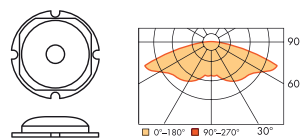

360° WIDE LENS
Optical efficiency 96%
Optimal installation ratio 4,5:1
(Pole distance to pole height)