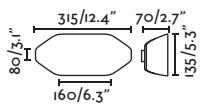

Future
Estudi Ribaudí

IP44 IK08 SEA SIDE SUITABLE

- 71516 ● Matt White 63,80€
- 71517 ● Dark Grey 63,80€

Material	Body PC Diff Opal PC
Light Source	1 E27 max. 15W
Bulb incl.	No
Recom. Bulb	17437
Class	II

View
Estudi Ribaudí

IP54 SEA SIDE SUITABLE

- 71519 ● Dark Grey 63,70€

Material	Body ABS+PC Diff Opal PP
Light Source	1 E27 max. 15W
Bulb incl.	No
Recom. Bulb	17463
Class	II