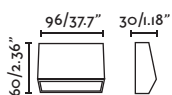

Must 96

IP65

IK10

SEA SIDE
SUITABLE

70657

● Dark Grey 41,90€

Material	Body ABS
	Diff Transparent PC
Power	2W
Lumen Output	80lm
Light Source	SMD LED 3000K
Class	II
CRI	>80
Voltage (V/Hz)	220V-240V/50-60Hz

Must 158

IP65

IK10

SEA SIDE
SUITABLE

70658

● Dark Grey 47,60€

Material	Body ABS
	Diff Transparent PC
Power	3W
Lumen Output	220lm
Light Source	SMD LED 3000K
Class	II
CRI	>80
Voltage (V/Hz)	220V-240V/50-60Hz

Must 217

IP65

IK10

SEA SIDE
SUITABLE

70659

● Dark Grey 50,20€

Material	Body ABS
	Diff Transparent PC
Power	4W
Lumen Output	240lm
Light Source	SMD LED 3000K
Class	II
CRI	>80
Voltage (V/Hz)	220V-240V/50-60Hz