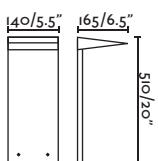

Soleil

IP54 IK07 incl. PIR solar

70785 ● Dark Grey 194,90€

Material	Body Aluminium Diff Opal PMMA
Power	2W
Lumen Output	140lm
Light Source	SMD LED 3000K
Class	III
CRI	>80
	7h Charge Max. 3h Worktime

Saura

IP54 incl. PIR solar

70774 ● Dark Grey 166,30€

Material	Body Aluminium Diff Opal PC
Power	2W
Lumen Output	225lm
Light Source	SMD LED 3000K
Class	III
CRI	>80
Beam angle	180°
	8h Charge Max. 2,5h Worktime