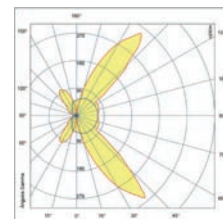

outdoor

Surface

Kubick 70715