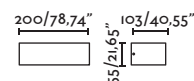

Bracket

IP44 incl.

72272 ● Dark Grey 90,50€

Material	Body Aluminium Diff Opal Glass
Power	6W
Lumen Output	270lm
Light Source	SMD LED 3000K
Class	I
CRI	>80
Voltage (V/Hz)	220V-240V/50-60Hz

Takua

IP65 IK06 incl.

71277 ● Dark Grey 119,00€
71308 ● Matt White 119,00€
71309 ● Rust Brown 119,00€

Material	Body Aluminium Diff Opal Glass
Power	10W
Lumen Output	450lm
Light Source	SMD LED 3000K
Class	I
CRI	>80
Voltage (V/Hz)	100V-240V/50-60Hz