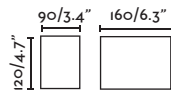

Tane

IP44 incl.

72269

● Dark Grey 83,90€

Material	Body Aluminium Diff Opal Glass
Power	2x3,5W
Lumen Output	2x140lm
Light Source	SMD LED 3000K
Class	I
CRI	>80
Voltage (V/Hz)	100V-240V/50-60Hz
Beam angle	100°

Lacre

IP54 IK06

70802

● Dark Grey 74,20€

Material	Body Aluminium Diff Transparent Glass
Light Source	1 E27 max. 15W
Bulb incl.	No
Recom. Bulb	17463
Class	I

Canon

IP44 incl.

70566N

● Dark Grey 76,60€

70567N

● Matt White 79,40€

Material	Body Aluminium Diff Transparent Glass
Power	4W
Lumen Output	130lm
Light Source	SMD LED 3000K
Class	I
CRI	>80
Voltage (V/Hz)	100V-240V/50-60Hz
Beam angle	120°