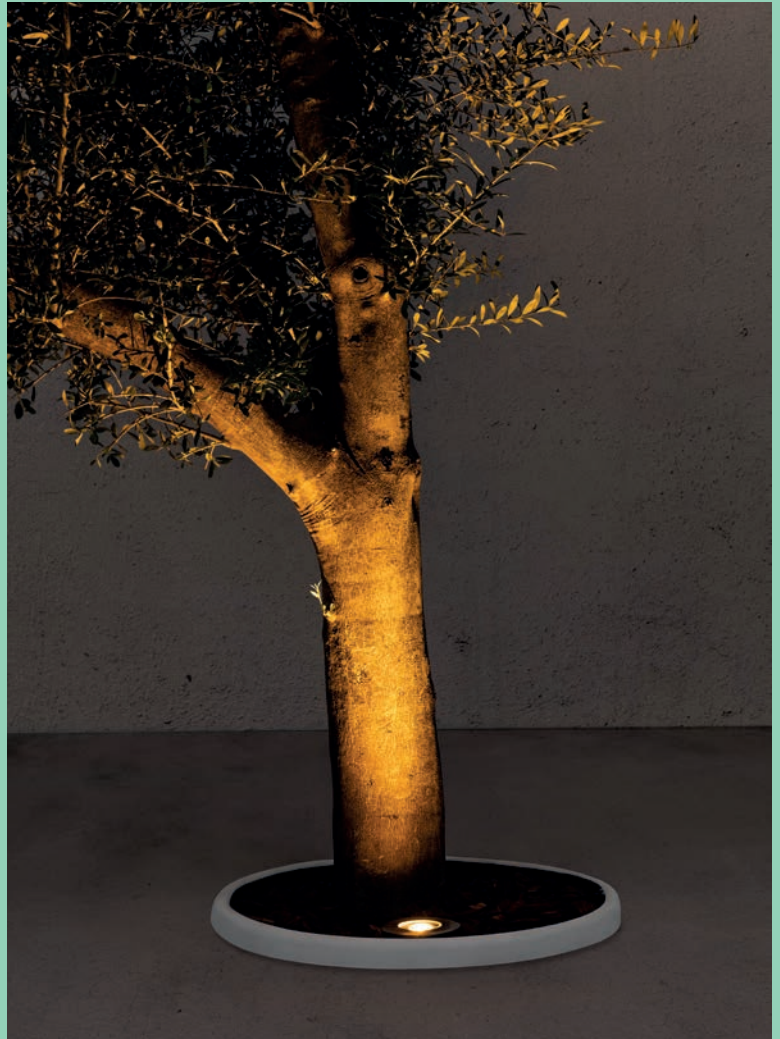

Tecno 71489N

Tecno, with its GU10 option, offers architectural lighting possibilities by allowing optics and color temperatures to be defined with the lamp itself.