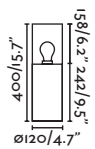

Kila 400

IP65

- 71746 Dark Grey + Transparent **156,90€**
- 71747 Dark Grey + Smoked **237,20€**
- 71748   Dark Grey + Amber **237,20€**

Material	Body Aluminium
	Diff Transparent Glass
Light Source	1 E27 max. 15W
Bulb incl.	No
Recom. Bulb	17463
Class	I

Kila 700

IP65

- 71749 Dark Grey + Transparent **237,20€**
- 71750 Dark Grey + Smoked **297,30€**
- 71751   Dark Grey + Amber **297,30€**

Material	Body Aluminium
	Diff Transparent Glass
Light Source	1 E27 max. 15W
Bulb incl.	No
Recom. Bulb	17463
Class	I

Ceiling
338

Wall
384