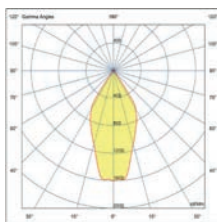

Tond 1L

IP54 IK06 incl.

- 71915 2700K ● Dark Grey 99,90€
- 71916 3000K ● Dark Grey 99,90€

Material	Body Aluminium Diff Transparent Glass
Power	6W
Lumen Output	195lm
Light Source	COB LED
Class	I
CRI	>=80
Voltage (V/Hz)	220V-240V/50-60Hz
Beam angle	50°

Tond 2L

IP54 IK06 incl.

- 71917 2700K ● Dark Grey 116,80€
- 71918 3000K ● Dark Grey 116,80€

Material	Body Aluminium Diff Transparent Glass
Power	2x6W
Lumen Output	2x271lm
Light Source	COB LED
Class	I
CRI	>=80
Voltage (V/Hz)	220V-240V/50-60Hz
Beam angle	50°