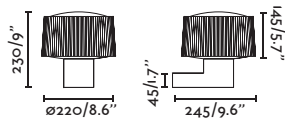

Blubs
Estudi Ribaudí

IP44

74432A-03 ● Dark Grey + Opal 106,70€

Material	Body Aluminium
	Diff Opal PMMA
Light Source	1 E27 max. 15W
Bulb incl.	No
Recom. Bulb	17437
Class	I

Muffin
Àlex & Manel Llusà

IP44

74432A-04 ● Dark Grey + Opal 98,40€

Material	Body Aluminium
	Diff Opal PMMA
Light Source	1 E27 max. 15W
Bulb incl.	No
Recom. Bulb	17437
Class	I