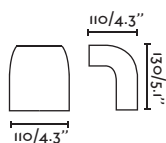

Klamp 1L
Àlex & Manel Llusçà

IP44

Material	Body Aluminium Diff Transparent Glass
Light Source	1 GU10 max. 8W
Bulb incl.	No
Recom. Bulb	97685327
Class	I

Klamp 2L
Àlex & Manel Llusçà

IP44

Material	Body Aluminium Diff Transparent Glass
Light Source	2 GU10 max. 8W
Bulb incl.	No
Recom. Bulb	97685327
Class	I