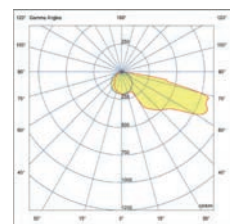

Nase SQ

IP44

- 70395 ● Matt White 49,90€
- 70398 ● Dark Grey 49,90€

Material	Body Aluminium
	Diff Transparent PC
Power	3W
Lumen Output	100lm
Light Source	SMD LED 3000K
Class	II
CRI	>80
Voltage (V/Hz)	220V-240V/50-60Hz
Beam angle	120°
Cut out	92x87

Nase RCT

IP44

- 70396 ● Matt White 52,80€
- 70399 ● Dark Grey 52,80€

Material	Body Aluminium
	Diff Transparent PC
Power	3W
Lumen Output	100lm
Light Source	SMD LED 3000K
Class	II
CRI	>80
Voltage (V/Hz)	220V-240V/50-60Hz
Beam angle	120°
Cut out	132x90