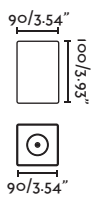

Tami

70799 ● Dark Grey 137,80€

Material	Body Aluminium
	Diff Transparent Glass
Power	9W
Lumen Output	600lm
Light Source	COB LED 3000K
Class	I
CRI	>80
Voltage (V/Hz)	100V-240V/50-60Hz
Beam angle	40°

Goz

70575 ● Dark Grey 107,00€

Material	Body Aluminium
	Diff Transparent Glass
Power	9W
Lumen Output	646lm
Light Source	COB LED 3000K
Class	I
CRI	>80
Voltage (V/Hz)	100V-240V/50-60Hz
Beam angle	18°