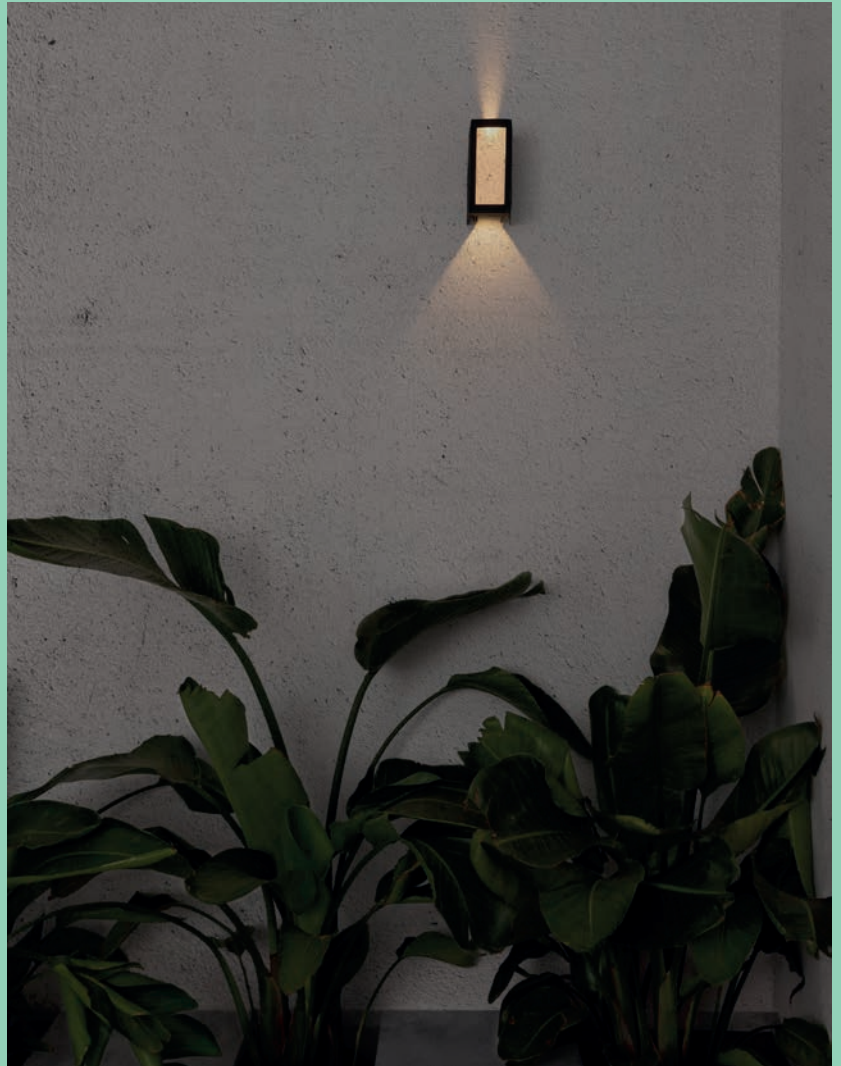

outdoor

Surface

Log 70264