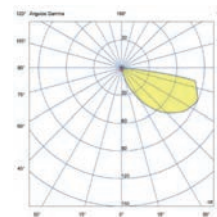

# Sedna

outdoor

Recessed

Sedna SQ 140 70148

Available in two formats, square and rectangular, it brings both functionality and aesthetics to outdoor spaces where specific and quality lighting is required.