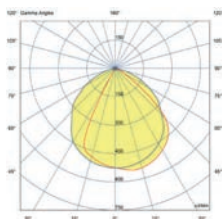

Must 96

IP65

IK10

SEA SIDE
SUITABLE

70657

● Dark Grey 41,90€

Material	Body ABS
	Diff Transparent PC
Power	2W
Lumen Output	80lm
Light Source	SMD LED 3000K
Class	II
CRI	>80
Voltage (V/Hz)	220V-240V/50-60Hz

Must 158

IP65

IK10

SEA SIDE
SUITABLE

70658

● Dark Grey 47,60€

Material	Body ABS
	Diff Transparent PC
Power	3W
Lumen Output	220lm
Light Source	SMD LED 3000K
Class	II
CRI	>80
Voltage (V/Hz)	220V-240V/50-60Hz

Must 217

IP65

IK10

SEA SIDE
SUITABLE

70659

● Dark Grey 50,20€

Material	Body ABS
	Diff Transparent PC
Power	4W
Lumen Output	240lm
Light Source	SMD LED 3000K
Class	II
CRI	>80
Voltage (V/Hz)	220V-240V/50-60Hz