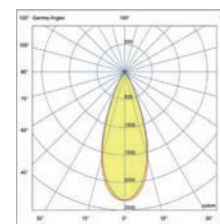

Clap baliza 512
Faro Lab

IP65 incl. 355° 360°

75704-233 ● Black 202,10€

Material	Body Aluminium
Power	6W
Lumen Output	524lm
Light Source	COB LED 3000K
Class	I
CRI	>80
Voltage (V/Hz)	220V-240V/50-60Hz
Beam angle	38°

Visor accessory	
75714-2	● Black 5,20€
Material	Body PC

Clap baliza 1266
Faro Lab

IP65 incl. 355° 360°

75705-233 ● Black 219,00€

Material	Body Aluminium+Stainless steel
Power	2X6W
Lumen Output	2x524lm
Light Source	COB LED 3000K
Class	I
CRI	>80
Voltage (V/Hz)	220V-240V/50-60Hz
Beam angle	38°

Visor accessory	
75714-2	● Black 5,20€
Material	Body PC