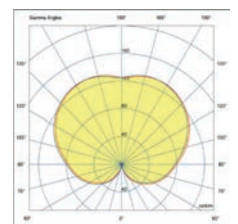

Muga 295

IP55 incl.

75603 ● Dark Grey 164,80€

Material	Body Aluminium Diff Opal PC
Power	11W
Lumen Output	810lm
Light Source	SMD LED 3000K
Class	I
CRI	>80
Voltage (V/Hz)	100V-240V/50-60Hz

Muga 500

IP55 IK10 incl.

75604 ● Dark Grey 185,45€

Material	Body Aluminium Diff Opal PC
Power	11W
Lumen Output	810lm
Light Source	SMD LED 3000K
Class	I
CRI	>80
Voltage (V/Hz)	100V-240V/50-60Hz