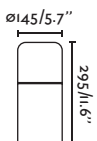

Muga 295

IP55 incl.

75603 ● Dark Grey 164,80€

Material	Body Aluminium Diff Opal PC
Power	11W
Lumen Output	810lm
Light Source	SMD LED 3000K
Class	I
CRI	>80
Voltage (V/Hz)	100V-240V/50-60Hz

Muga 500

IP55 IK10 incl.

75604 ● Dark Grey 185,45€

Material	Body Aluminium Diff Opal PC
Power	11W
Lumen Output	810lm
Light Source	SMD LED 3000K
Class	I
CRI	>80
Voltage (V/Hz)	100V-240V/50-60Hz