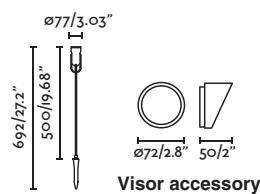

Visor accessory