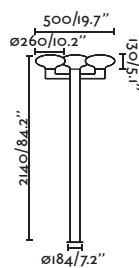

Blubs 2L
Estudi Ribaudí

IP44

74435F2-03 ● Dark Grey + Opal 527,40€

Material	Body Aluminium
	Diff Opal PMMA
Light Source	2 E27 max. 15W
Bulb incl.	No
Recom. Bulb	17437
Class	I

Blubs 3L
Estudi Ribaudí

IP44

74436F3-03 ● Dark Grey + Opal 615,80€

Material	Body Aluminium
	Diff Opal PMMA
Light Source	3 E27 max. 15W
Bulb incl.	No
Recom. Bulb	17437
Class	I