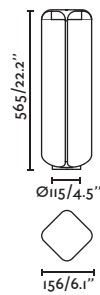

Bu-Oh 265
Estudi Ribaudí

IP65 incl.

71213 ● Dark Grey 202,70€

Material	Body Aluminium
	Diff Opal PC
Power	12W
Lumen Output	310lm
Light Source	SMD LED 3000K
Class	I
CRI	>80
Voltage (V/Hz)	100V-240V/50-60Hz

Bu-Oh 560
Estudi Ribaudí

IP65 incl.

71214 ● Dark Grey 268,50€

Material	Body Aluminium
	Diff Opal PC
Power	12W
Lumen Output	310lm
Light Source	SMD LED 3000K
Class	I
CRI	>80
Voltage (V/Hz)	100V-240V/50-60Hz