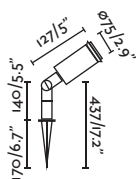

Tono

IP44

Garten lampholder

IP54

73111 ● Matt Black 28,20€

Garten plug

IP44

73100 ● Matt Black 43,50€

Material	Body Aluminium
	Diff Transparent Glass
Light Source	1 GU10 max. 8W
Bulb incl.	No
Recom. Bulb	97685327
Class	I
Cable	2 MT

Material	Body ABS
Light Source	1 E27 PAR38 max. 15W
Bulb incl.	No
Recom. Bulb	17400
Class	II
Cable	2.5 MT

Material	Body ABS
Power	3500W
Class	I
Voltage (V/Hz)	100V-240V/50-60Hz
Cable	2.5 MT