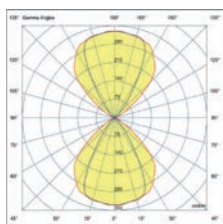

Doro 220

IP65 IK07 incl.

- 71900 ● Matt White **106,50€**
- 71901 ● Dark Grey **106,55€**
- 71902 ● Rust Brown **106,50€**
- 71899 ● Teak **149,50€**

Material	Body Aluminium Diff Prism Glass
Power	2x6,5W
Lumen Output	2x500lm
Light Source	SMD LED 3000K
Class	I
CRI	>80
Voltage (V/Hz)	220V-240V/50-60Hz

Doro 380

IP65 IK07 incl.

- 71903 ● Matt White **152,40€**
- 71904 ● Dark Grey **152,40€**
- 71905 ● Rust Brown **152,40€**

Material	Body Aluminium Diff Prism Glass
Power	2x10W
Lumen Output	2x900lm
Light Source	SMD LED 3000K
Class	I
CRI	>80
Voltage (V/Hz)	220V-240V/50-60Hz

Doro 500

IP65 IK07 incl.

- 71906 ● Matt White **208,00€**
- 71907 ● Dark Grey **208,00€**
- 71908 ● Rust Brown **208,00€**

Material	Body Aluminium Diff Prism Glass
Power	2x14W
Lumen Output	2x1350lm
Light Source	SMD LED 3000K
Class	I
CRI	>80
Voltage (V/Hz)	220V-240V/50-60Hz