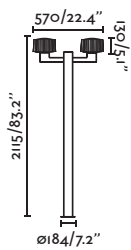

Muffin 2L
Àlex & Manel Llusca

IP44

74435F2-04 ● Dark Grey + Opal 510,80€

Material	Body Aluminium
	Diff Opal PMMA
Light Source	2 E27 max. 15W
Bulb incl.	No
Recom. Bulb	17437
Class	I

Muffin 3L
Àlex & Manel Llusca

IP44

74436F3-04 ● Dark Grey + Opal 590,90€

Material	Body Aluminium
	Diff Opal PMMA
Light Source	3 E27 max. 15W
Bulb incl.	No
Recom. Bulb	17437
Class	I

Post
152

Beacon
154

Suspended
324

Wall
390