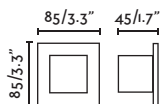

70135

● Satin Nickel **34,10€**

Material	Body Stainless steel 304
	Diff Opal PC
Power	0,8W
Lumen Output	113lm
Light Source	SMD LED 3000K
Class	II
CRI	>80
Voltage (V/Hz)	220V-240V/50-60Hz
Cut out	92x92