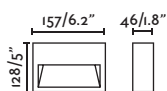

Grada 157

IP54 IK10 incl.

70906 ● Dark Grey **86,70€**
70907 ● Rust Brown **88,30€**

Material	Body Aluminium Diff Opal Glass
Power	3W
Lumen Output	86lm
Light Source	SMD LED 3000K
Class	I
CRI	>80
Voltage (V/Hz)	220V-240V/50-60Hz

Grada 250

IP54 IK10 incl.

70908 ● Dark Grey **111,90€**
70909 ● Rust Brown **114,20€**

Material	Body Aluminium Diff Opal Glass
Power	6W
Lumen Output	208lm
Light Source	SMD LED 3000K
Class	I
CRI	>80
Voltage (V/Hz)	220V-240V/50-60Hz

Grada 600

IP54 IK10 incl.

70910 ● Dark Grey **186,30€**

Material	Body Aluminium Diff Opal Glass
Power	12W
Lumen Output	443lm
Light Source	SMD LED 3000K
Class	I
CRI	>80
Voltage (V/Hz)	220V-240V/50-60Hz