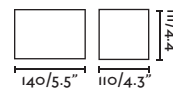

Nairobi

IP54 IK06 incl.

70832 ● Rust Brown 107,40€

Material	Body Aluminium Diff Transparent Glass
Power	6W
Lumen Output	380lm
Light Source	COB LED 3000K
Class	I
CRI	>80
Voltage (V/Hz)	100V-240V/50-60Hz

Sunset

IP54 incl.

70686 ● Matt White 99,90€

70687 ● Dark Grey 99,90€

Material	Body Aluminium Diff Opal Glass
Power	2x3W
Lumen Output	2x130lm
Light Source	SMD LED 3000K
Class	I
CRI	>80
Voltage (V/Hz)	220V-240V/50-60Hz