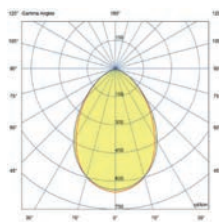

Brot 900 portable
Yembarastudio

IP65 incl.

71256 ● Black 329,10€

Material	Body Aluminium Diff Opal Glass
Power	2x6W
Lumen Output	2x290lm
Light Source	SMD LED 2700K
Class	I
CRI	>80
Voltage (V/Hz)	100V-240V/50-60Hz
Cable	1.8 MT

Brot 1800 portable
Yembarastudio

IP65 incl.

71257 ● Black 509,60€

Material	Body Aluminium Diff Opal Glass
Power	3x6W
Lumen Output	3x290lm
Light Source	SMD LED 2700K
Class	I
CRI	>80
Voltage (V/Hz)	100V-240V/50-60Hz
Cable	1.8 MT