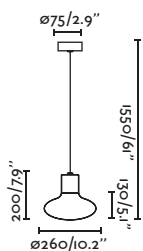

Blubs
Estudi Ribaudí

IP44

74427C-03 ●● Dark Grey + Opal 106,00€

Material	Body Aluminium
	Diff Opal PMMA
Light Source	1 E27 max. 15W
Bulb incl.	No
Recom. Bulb	17437
Class	I

Muffin
Àlex & Manel Llusà

IP44

74427C-04 ●● Dark Grey + Opal 97,70€

Material	Body Aluminium
	Diff Opal PMMA
Light Source	1 E27 max. 15W
Bulb incl.	No
Recom. Bulb	17437
Class	I