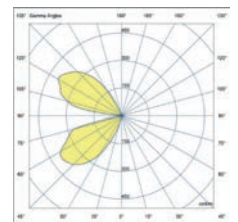

Alp 130

IP54 incl.

74450 ● Dark Grey 132,40€

Material	Body Aluminium Diff Opal PC
Power	8W
Lumen Output	350lm
Light Source	SMD LED 3000K
Class	I
CRI	>80
Voltage (V/Hz)	100V-240V/50-60Hz

Axel

IP65 IK07 incl.

71273 ● Dark Grey 87,20€

Material	Body Aluminium Diff Transparent Glass
Power	6W
Lumen Output	360lm
Light Source	COB LED 3000K
Class	I
CRI	>80
Voltage (V/Hz)	220V-240V/50-60Hz