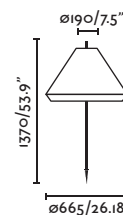

Saigon out C70
Nahtrang

IP44

NEW MATERIAL

- 71575P-09 ● Dark Grey + Beige 635,60€
- 71575P-11 NEW ● Dark Grey + Green 635,60€
- 71575-13 NEW ● Dark Grey + Ochre 750,50€

Material	Body Aluminium
	Diff Opal PEMD
	Shade PP
Light Source	1 E27 max. 15W
Bulb incl.	No
Recom. Bulb	17463
Class	II
Cable	2 MT

Saigon out W70
Nahtrang

IP44

- 71575P-07 ● Dark Grey + Brown 543,50€

Material	Body Aluminium
	Diff Opal PEMD
	Shade Synthetic wicker
Light Source	1 E27 max. 15W
Bulb incl.	No
Recom. Bulb	17463
Class	II
Cable	2 MT

Saigon out T70
Nahtrang

IP44

- 71575P-05 ● Dark Grey + Cream 408,80€
- 71575P-06 ● Dark Grey + Brown 408,80€

Material	Body Aluminium
	Diff Opal PEMD
	Shade Textilene
Light Source	1 E27 max. 15W
Bulb incl.	No
Recom. Bulb	17463
Class	II
Cable	2 MT