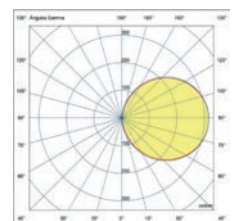

Stripe grid

IP54 IK07 incl.

- 72094 ● Matt White 48,70€
- 72095 ● Dark Grey 48,70€

Material	Body Aluminium Diff Opal PC
Power	5W
Lumen Output	70lm
Light Source	SMD LED 3000K
Class	I
CRI	>80
Voltage (V/Hz)	100V-240V/50-60Hz
Cut out	230x89

Stripe

IP54 IK07 incl. incl.

- 72092 ● Dark Grey 47,80€
- 72093 ● Matt White 47,80€

Material	Body Aluminium Diff Opal PC
Power	5W
Lumen Output	50lm
Light Source	SMD LED 3000K
Class	I
CRI	>80
Voltage (V/Hz)	100V-240V/50-60Hz
Cut out	230x89