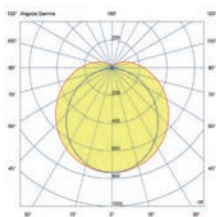

Scuba 600

IP66 IK10 incl.

75750 Chrome 178,20€

Material	Body Stainless steel 316L
	Diff Opal PC
Power	20W
Lumen Output	3200lm
Light Source	SMD LED 3000K
Class	I
CRI	>80
Voltage (V/Hz)	100V-240V/50-60Hz
Beam angle	120°
Cable	3 MT

Scuba 1200

IP66 IK10 incl.

75751 Chrome 255,70€

Material	Body Stainless steel 316L
	Diff Opal PC
Power	36W
Lumen Output	5760lm
Light Source	SMD LED 3000K
Class	I
CRI	>80
Voltage (V/Hz)	100V-240V/50-60Hz
Beam angle	120°
Cable	3 MT

Suspended
320