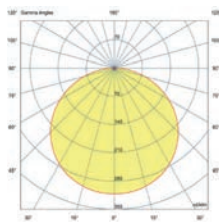

Anga 240

IP44 IK03 incl.

- 72352 ● White 135,90€
- 72353 ● Dark Grey 135,90€

Material	Body Concrete
	Diff Opal White PMMA
Power	18W
Lumen Output	1300lm
Light Source	SMD LED 2700K
Class	I
CRI	>80
Voltage (V/Hz)	220V-240V/50-60Hz

Anga 295

IP44 IK03 incl.

- 72354 ● White 162,50€
- 72355 ● Dark Grey 162,50€

Material	Body Concrete
	Diff Opal White PMMA
Power	24W
Lumen Output	1794lm
Light Source	SMD LED 2700K
Class	I
CRI	>80
Voltage (V/Hz)	220V-240V/50-60Hz