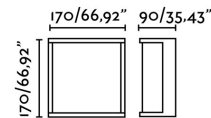

### Specifications

<b>Bulb:</b>	SMD LED 10W 3000K 400LM
<b>Bulb included:</b>	Yes
<b>Transformer:</b>	Driver
<b>Transformer included:</b>	Yes
<b>Voltage:</b>	100-240V
<b>IP:</b>	65
<b>Class:</b>	I
<b>Material:</b>	Aluminium and PC diffuser
<b>Designer:</b>	
<b>Length:</b>	170 mm
<b>Net Width:</b>	90 mm
<b>Height:</b>	170 mm
<b>Net Weight:</b>	1.44 kg
<b>Volume:</b>	0.00281 m3