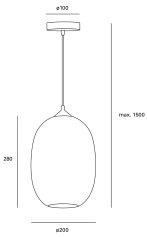

## Kea

--

### TECHNICAL FEATURES

Power (W) : Max. power 40W

Voltage / frequency : 100-240V/50-60Hz

Total power consumption of light (W) : 40W

Warranty : 5 Years

Structure material : Steel

Structure finish : Black

Diffuser material : Glass

Diffuser finish : Fumé

Max. size of light bulb : 250/95 mm

Recommended light bulb : E27

### LOGISTICS

Net weight (kg): 1

Packaged weight (kg): 1.75

Packaging: 285mm x 285mm x 395mm