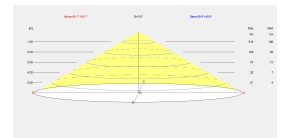

LUMINOTECHNIC FEATURES

Light source: LED

CRI: 80

MacAdam steps: 3

Photobiological risk: RG1

VENTILATION FEATURES

Power used: 22.8W

Service value measurement standard: EN 60879:2019

LOGISTICS

Net weight (kg): 0.77

Packaged weight (kg): 1.25

Packaging: 385mm x 100mm x 385mm