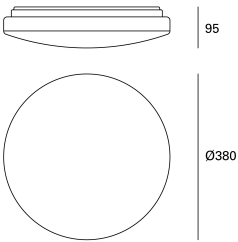

Oira

Leds C4 Team

DE-0198-BLA

Ceiling fixture IP23 Oira LED 20.3W 3000K Blanco 1921lm

TECHNICAL FEATURES

Power (W) : 20.3W

Total power consumption of light (W) : 22.8W

Real lumens : 1921

Real lm/W : 84

Correlated Colour Temperature (CCT) : LED warm-white 3000K

Dimming protocol : ON-OFF

Lens / reflector angle : HORIZONTAL 120°

Structure material : Steel

Structure finish : Blanco

Diffuser material : Acrylic

Packaged weight (kg): 1.25

Packaging: 385mm x 100mm x 385mm