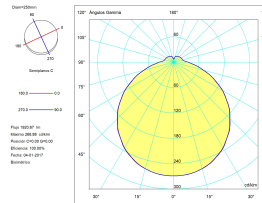

VENTILATION FEATURES

Power used: 22.8W

Service value measurement standard: EN 60879:2019

LOGISTICS

Net weight (kg): 0.77

Packaged weight (kg): 1.25

Packaging: 385mm x 100mm x 385mm