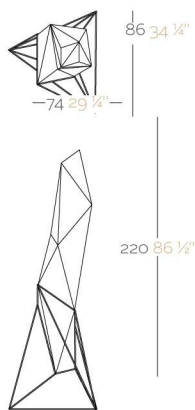

FAZ Lamp
FAZ Lámpara

FINISHES ACABADOS

WHITE LED
LED BLANCO

Lighting with white Led technology. Wire length: 3 m/ 118". IP 65, Long life: 60.000h
Iluminación con Led Blanco. Longitud cable: 3m/118". Larga vida: 60.000h.

- 100-240V ~ 50-60Hz. 350 -400 LM. 18 - 72 W

Type plug available Tipo de plug disponible

LED RGB

Lighting with Led RGB technology. Colour change with remote control. Long life: 60.000h. IP65.
Iluminación con tecnología Led RGB. Cambio de color mediante mando a distancia. Larga vida: 60.000h. IP65.

- 100-240V ~ 50-60Hz. 350 -400 LM. 18 - 72 W

Type plug available Tipo de plug disponible