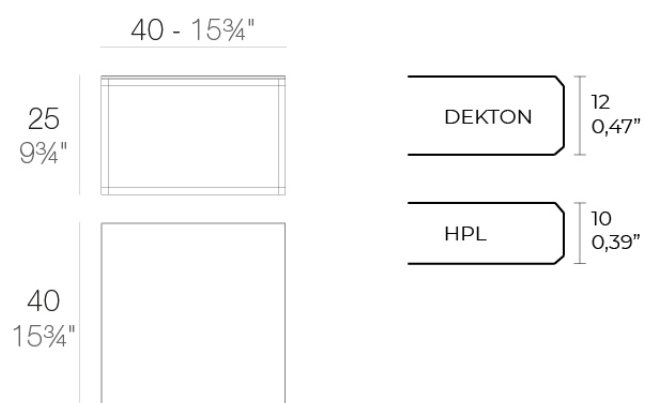

Products / Low Tables / Pixel Table 40x40x25

Pixel table 40x40x25

by Ramón Esteve

The Pixel outdoor sofa collection, designed by Ramón Esteve for Vondom, is inspired by the **small elements of colour that make up an image**, looking to connect the piece with the numerous possible outcomes that are generated as a result of how it is arranged.

Info

Description

Item suitable for indoor and outdoor use.

Weight: 4.11 Kg

PIXEL Mesa Baja 40x40x25
PIXEL Low Table 15 $\frac{3}{4}$ x15 $\frac{3}{4}$ x9 $\frac{3}{4}$

Finishes

finishes

LACQUERED + HPL