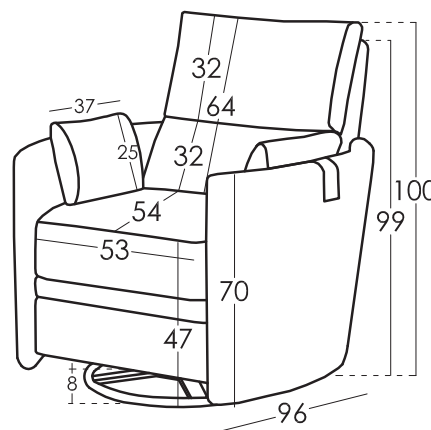

Scheme

Packaging

Shrink wrapping plastic packaging with protective corner brackets