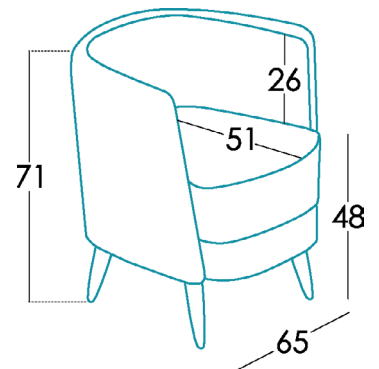

Measures

Width	65 cm
Height	71 cm
Depth	51 cm
Seat height	48 cm
Arm height	71 cm
Back height	26 cm
Depth when open	- cm

Technical information

Frame	Frame of pine wood and MDF
Seat suspension	N.E.A.
Back suspension	Webbing 80mm
Seat foam	Polyurethane 30kg + fibre
Seat firmness	Medium Foam (white)
Back cushions	-
Loose cushions	-
Legs options	Wood
Colours	Natural, Walnut, Wengue, Black
Removable cover	Seat cushion*
Guarantee	Frame and seat suspension: lifetime warranty Rest of pieces: 2 years *12-month guaranty extension by activating it on the web

[Would you like to know more?](#)

Options

Packaging

Packaging made up of shrink wrap and edge protectors.

The packaging comes along with the design. We always optimize it, so that it takes up as little space as possible and it is easy to carry it, avoiding the use of unnecessary packing material.