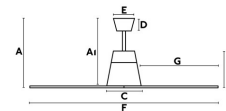

Specifications

Bulb:	LED 15W 3000K
Bulb included:	No
Transformer:	
Transformer included:	No
Voltage:	220-240V
Operating Frequency:	50/60Hz
IP:	44
Class:	I
Material:	Motor made from steel and blades ABS
Designer:	JORDI BUSQUETS
Recommended bulb:	
Length:	1300 mm
Net Width:	1300 mm
Height:	380 mm
Diameter:	1300 Ø
Net Weight:	7.20 kg
Volume:	0.08210 m ³

A	A1	B	C	D	E	F	G
390/15.3"	370/15.77"	200/7.87"	200/7.87"	55/2.1"	Ø130/5.1"	Ø1300/51.8"	530/20.8"

8421776167247