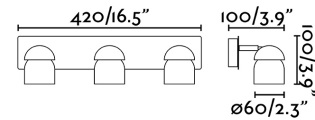

COCO White wall lamp 3L

Ref. 40666

Collection of wall lamps created by Faro Lab. COCO has a fun design, and different finishes and versions. This white wall lamp with three lights and manufactured in steel can be pointed 350° on its horizontal axis and 90° on its vertical axis, making it ideal to adapt to each space and need.

Specifications

Bulb:	3XGU10 MAX 8W LED
Bulb included:	No
Transformer:	
Transformer included:	No
Voltage:	100-240V
IP:	20
Class:	I
Material:	Steel and ABS
Designer:	FARO TEAM
Length:	420 mm
Net Width:	100 mm
Height:	100 mm
Volume:	0.00506 m3