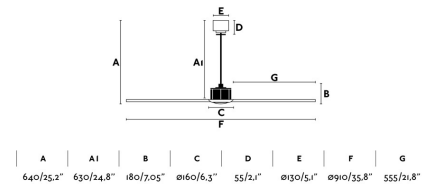

Recommended bulb:

Length: 910 mm

Net Width: 910 mm

Height: 640 mm

Net Weight: 3.90 kg

Volume: 0.02563 m³