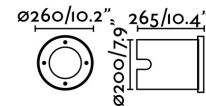

Class: I

Material: Aluminium, 316 stainless with a template glass diffuser

Designer:

Recommended bulb:

Height: 260 mm

Diameter: 260 Ø

Net Weight: 5.35 kg

Volume: 0.09075 m3