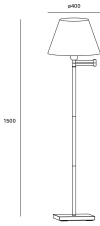

Dover

DE-0005-SAT

Floor lamp IP20 Dover E27 60W Satin nickel

TECHNICAL FEATURES

IP20    355°

Power (W) : Max. power 60W

Total power consumption of light (W) : 60W

Structure material : Steel

Structure finish : Satin nickel

Diffuser material : Textile

Diffuser finish : White

Max. size of light bulb : 200/215 mm

Recommended light bulb : E27

Voltage / frequency : 100-240V/50-60Hz

Warranty : 5 Years