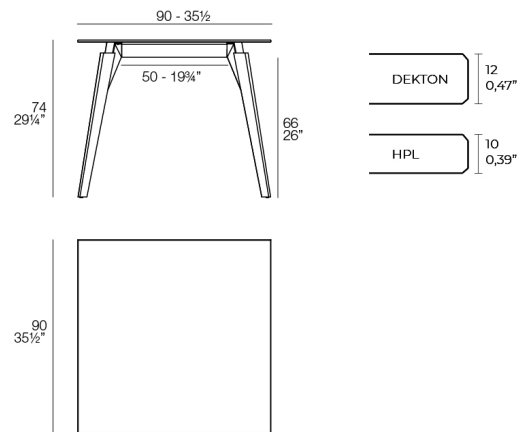

FAZ WOOD LOUNGE TABLE 90x90x74

By Ramon Esteve

With a warmer, more cheerful, and original design, Vondom adds wood finishes to the legs of the classics Faz chair and bar stool. As well as the bases of the table in its three types. A reinterpretation that reinforces the inspiration of the collection based on minerals and their role in nature. The result is pieces imbued with a spirit of casual luxury, without departing from the ergonomic and elegant architectural forms of the rest of the collection.

Features

Description

25.29 Kg

FAZ WOOD Mesa Salón 90 x 90
FAZ WOOD Lounge Table 35 ½" x 35 ½"

Finishes

HPL WHITE

Ref. 54305B

DEKTON