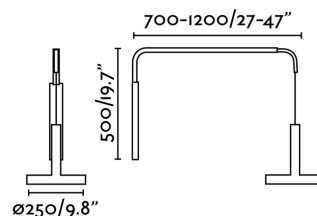

Specifications

Bulb:	1xE27 MAX 15W
Bulb included:	No
Transformer:	
Transformer included:	No
Voltage:	100-240V
Operating Frequency:	50/60Hz
IP:	20
Class:	II
Material:	Metal
Designer:	CHRISTOPH FRIEDRICH WAGNER
Recommended bulb:	17426
Description of recommended Bulb:	BULB STANDARD FILAMENT LED AMBER E27 4W 2200K
Length:	1200 mm
Height:	500 mm
Diameter:	250 Ø
Net Weight:	2.60 kg
Volume:	0.04425 m3