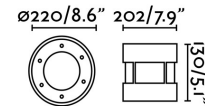

Specifications

Bulb:	COB LED 24W 3000K 24° 1290Lm
Bulb included:	Yes
Transformer:	Driver
Transformer included:	Yes
Voltage:	100-240V
IP:	67
Class:	I
Material:	316 stainless steel, aluminium and glass diffuser
Designer:	
Length:	220 mm
Net Width:	202 mm
Height:	130 mm
Net Weight:	2.80 kg
Volume:	0.00920 m3