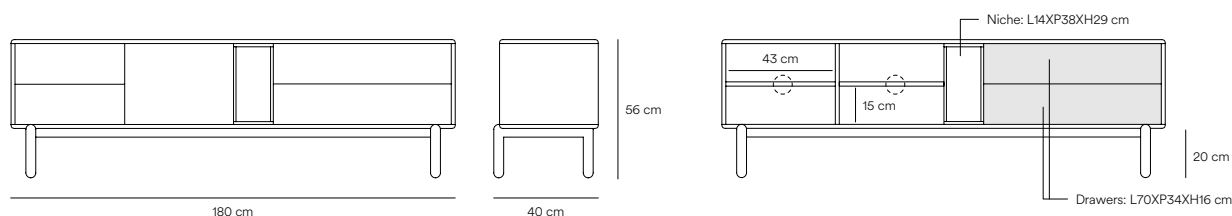

Corvo TV Bench

The rounding edges along the entire perimeter of the furniture gives Corvo collection a soft and voluminous appearance.

Corvo collection characteristic is a self integration without the need to introduce any other pieces of furniture, creating a much cleaner and neater appearance.

Designed by Cambres Design

Measures

Models

13728_TE

13729_TE

15967_TE

Finishes

Laquered MDF body