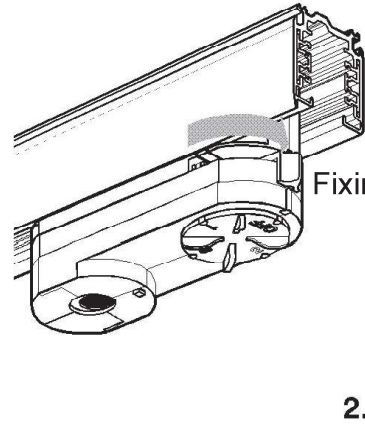

LIGHT SOURCE - FUENTE DE LUZ

1 x GU10 LED 8W no incl

TECHNICAL FEATURES - CARACTERÍSTICAS TÉCNICAS

(Install)

(Uninstall)