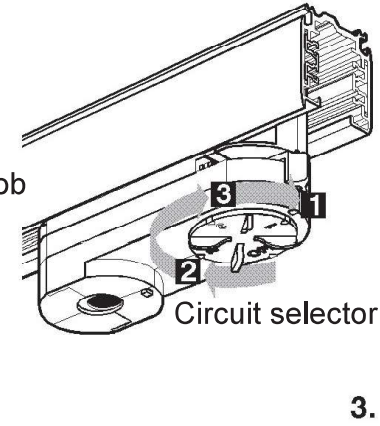

LIGHT SOURCE - FUENTE DE LUZ

1 x GU10 LED 8W no incl

TECHNICAL FEATURES - CARACTERÍSTICAS TÉCNICAS

(Install)

(Uninstall)