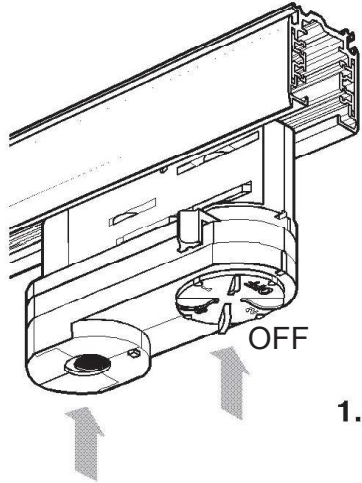

LIGHT SOURCE - FUENTE DE LUZ

1 x GU10 LED 8W no incl

TECHNICAL FEATURES - CARACTERÍSTICAS TÉCNICAS

(Install)

(Uninstall)