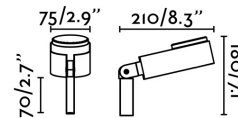

8421776159228