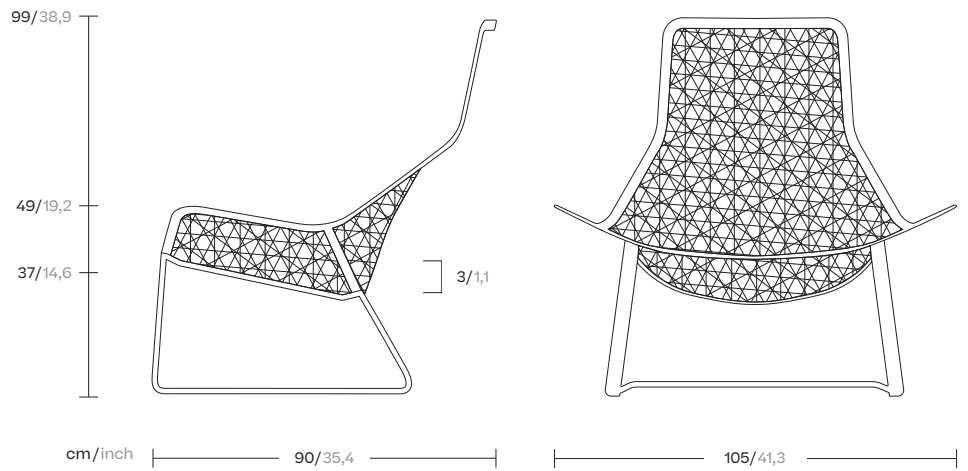

Relax armchair

Designer
Patricia Urquiola

Collection
Maia

Reference
KS6500300

1/5

Like an architecture that is in keeping with its surroundings, the Kettal Maia, collection designed by Patricia Urquiola has a natural lightness and elegance. The design of the artisan braiding, the sturdiness of the aluminium frame and the new, Porotex and chenille fabric collection create a combination that oozes energy.

cm/inch

kettal