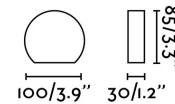

Material: Aluminium and glass diffuser

Designer:

Length: 100 mm

Net Width: 85 mm

Height: 30 mm

Net Weight: 0.30 kg

Volume: 0.00431 m3

8421776144835