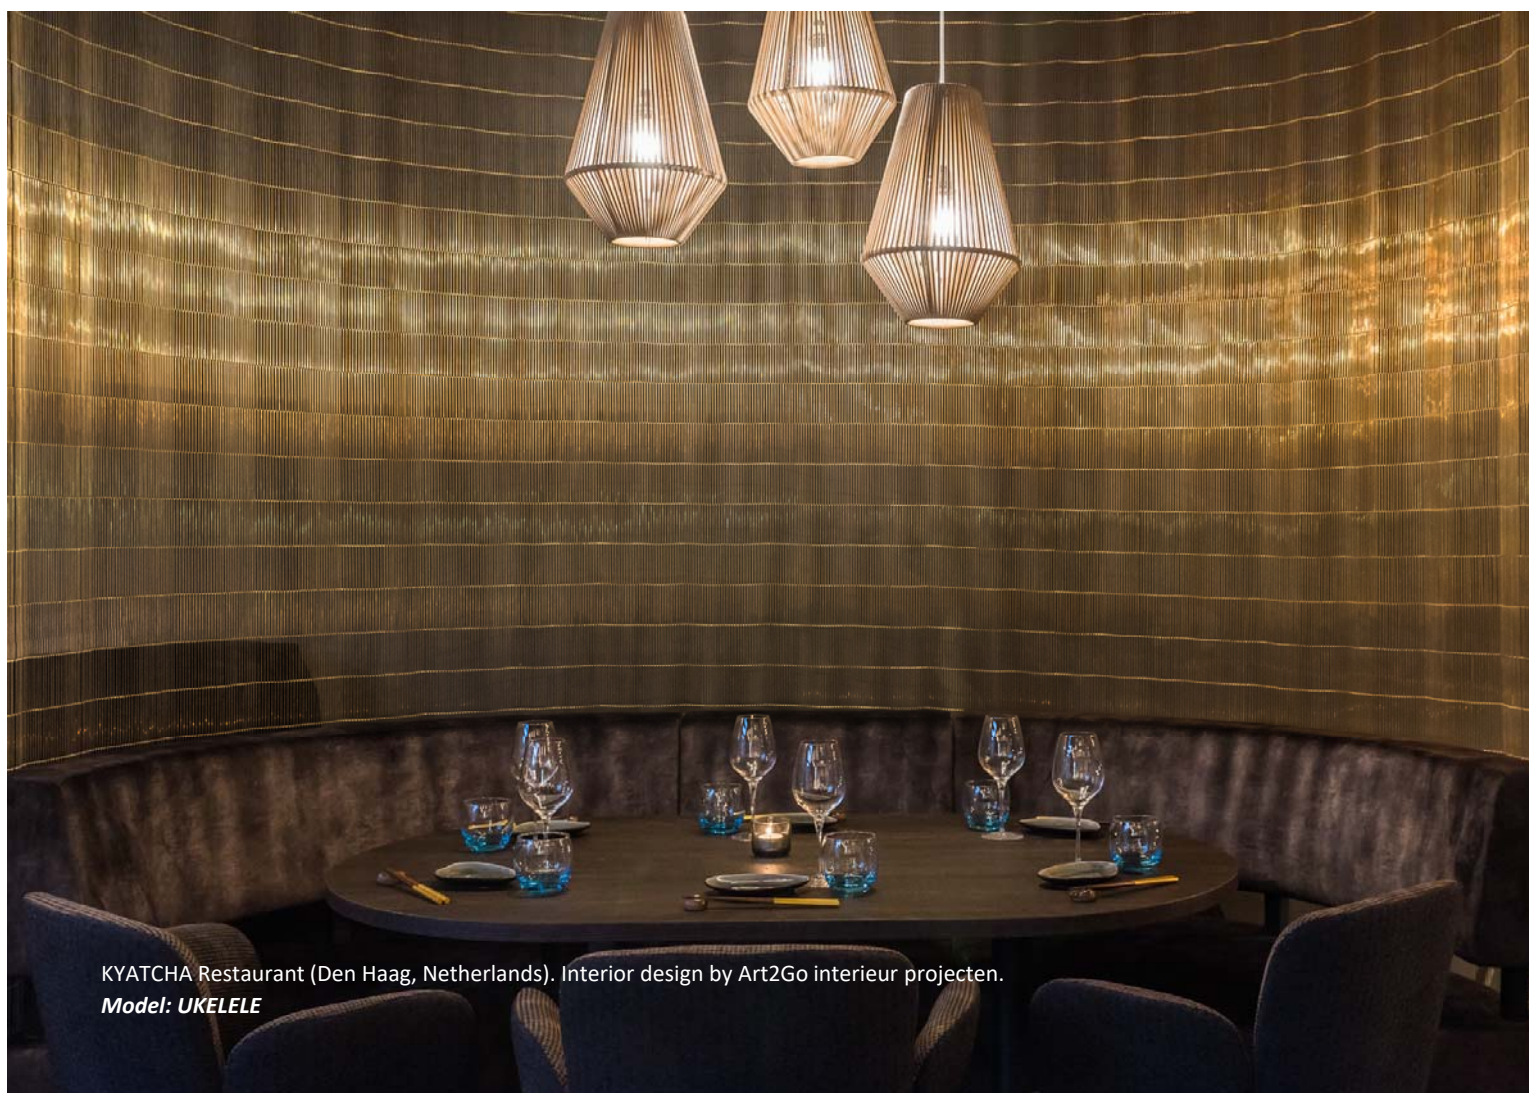

KYATCHA Restaurant (Den Haag, Netherlands). Interior design by Art2Go interieur projecten.
Model: UKELELE