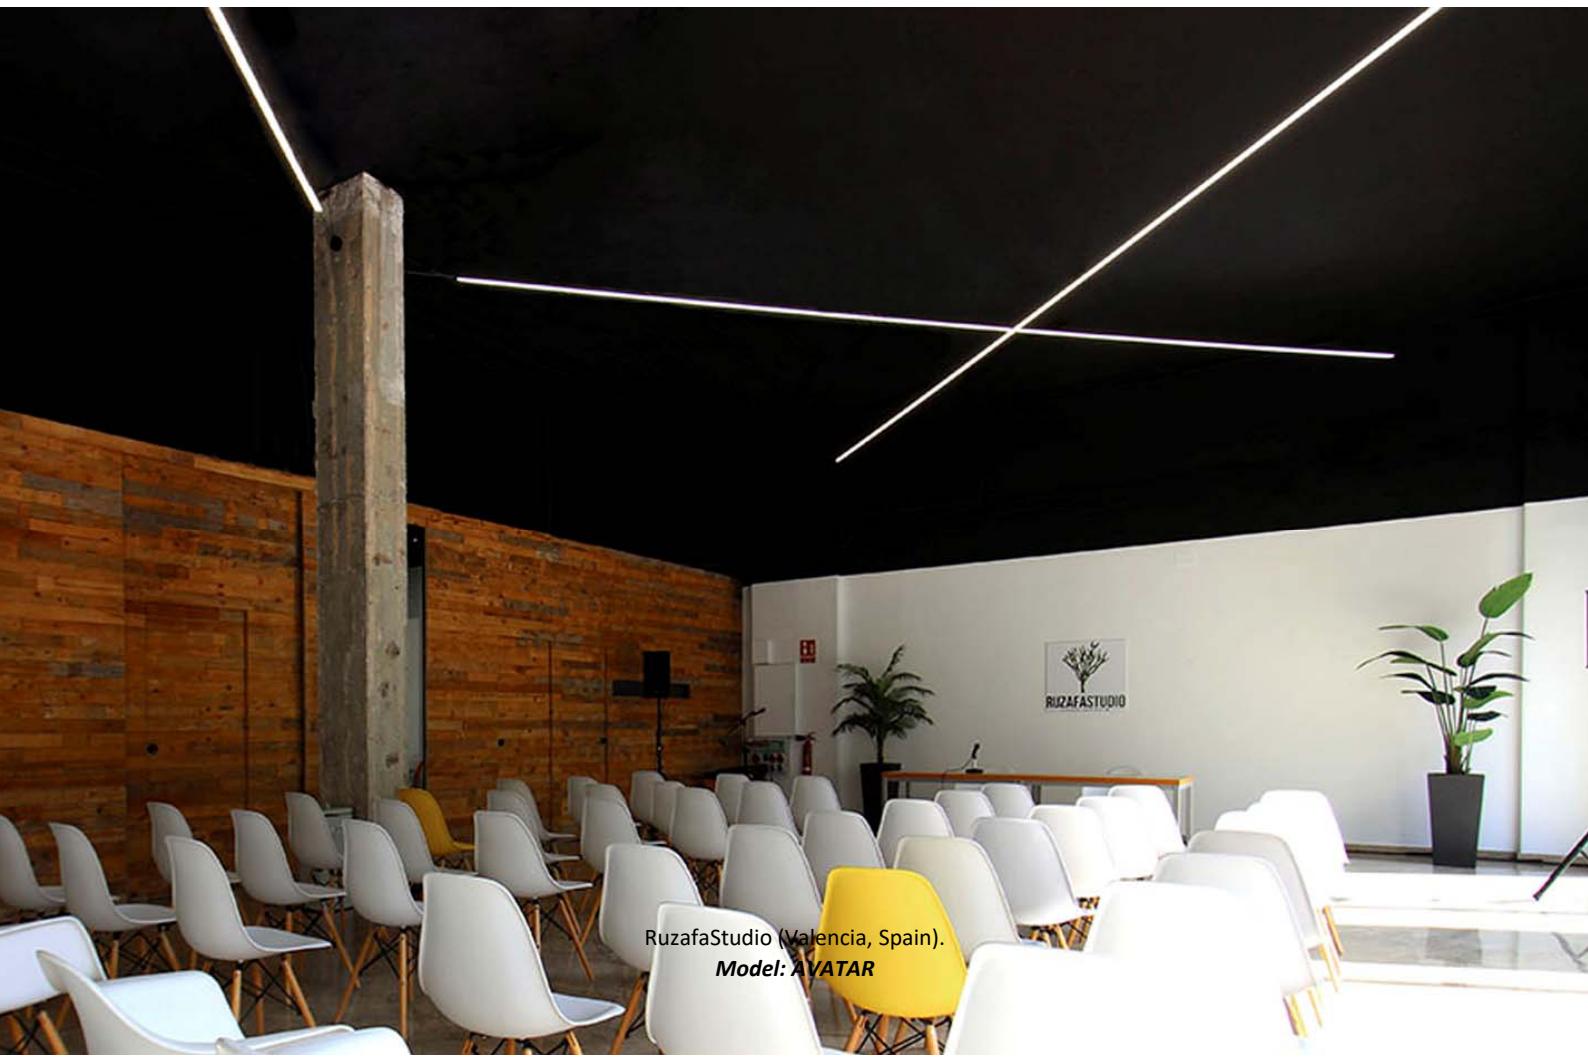

RuzafaStudio (Valencia, Spain).
Model: AVATAR