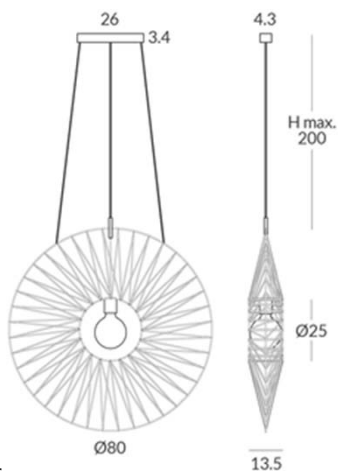

REF.

30000/60

APLIQUE/ WALL LIGHT

IP20

MATERIAL

Metal y cuerda/ Metal & cord

ACABADO/ FINISH

Base: negro mate/ Base: matt black

Estructura: negra/ Structure: black

Cuerda: uno o dos colores a elegir
(ver carta de colores)/

Cord: one or two colors of your election
(see cord color chart)

Ø60

INSTALACIÓN/ INSTALLATION

E27 LED 1x15W Ø6cm

E27 LED 1x15W Ø9,5cm

EEL:

REF.

30000/80

APLIQUE/ WALL LIGHT

IP20

MATERIAL

Metal y cuerda/ Metal & cord

ACABADO/ FINISH

Base: negro mate/ Base: matt black

Estructura: negra/ Structure: black

Cuerda: uno o dos colores a elegir
(ver carta de colores)/

Cord: one or two colors of your election (see cord
color chart)

Ø80

INSTALACIÓN/ INSTALLATION

E27 LED 1x15W Ø12cm

EEL:

REF.

30800/80

COLGANTE/ SUSPENSION

IP20

MATERIAL

Metal y cuerda/Metal & cord

ACABADO/ FINISH

Florón: negro mate/

Canopy: matt black

Estructura: negra

Structure: black

Cuerda: uno o dos colores a elegir
(ver carta de colores)/

Cord: one or two colors of your election
(see cord color chart)