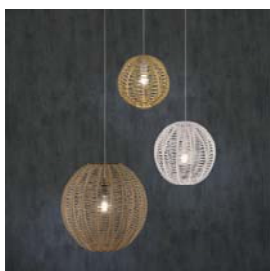

Encuentra todas nuestras colecciones en:

All the collections in:

www.olebyfm.com

A-Z

LLUNA