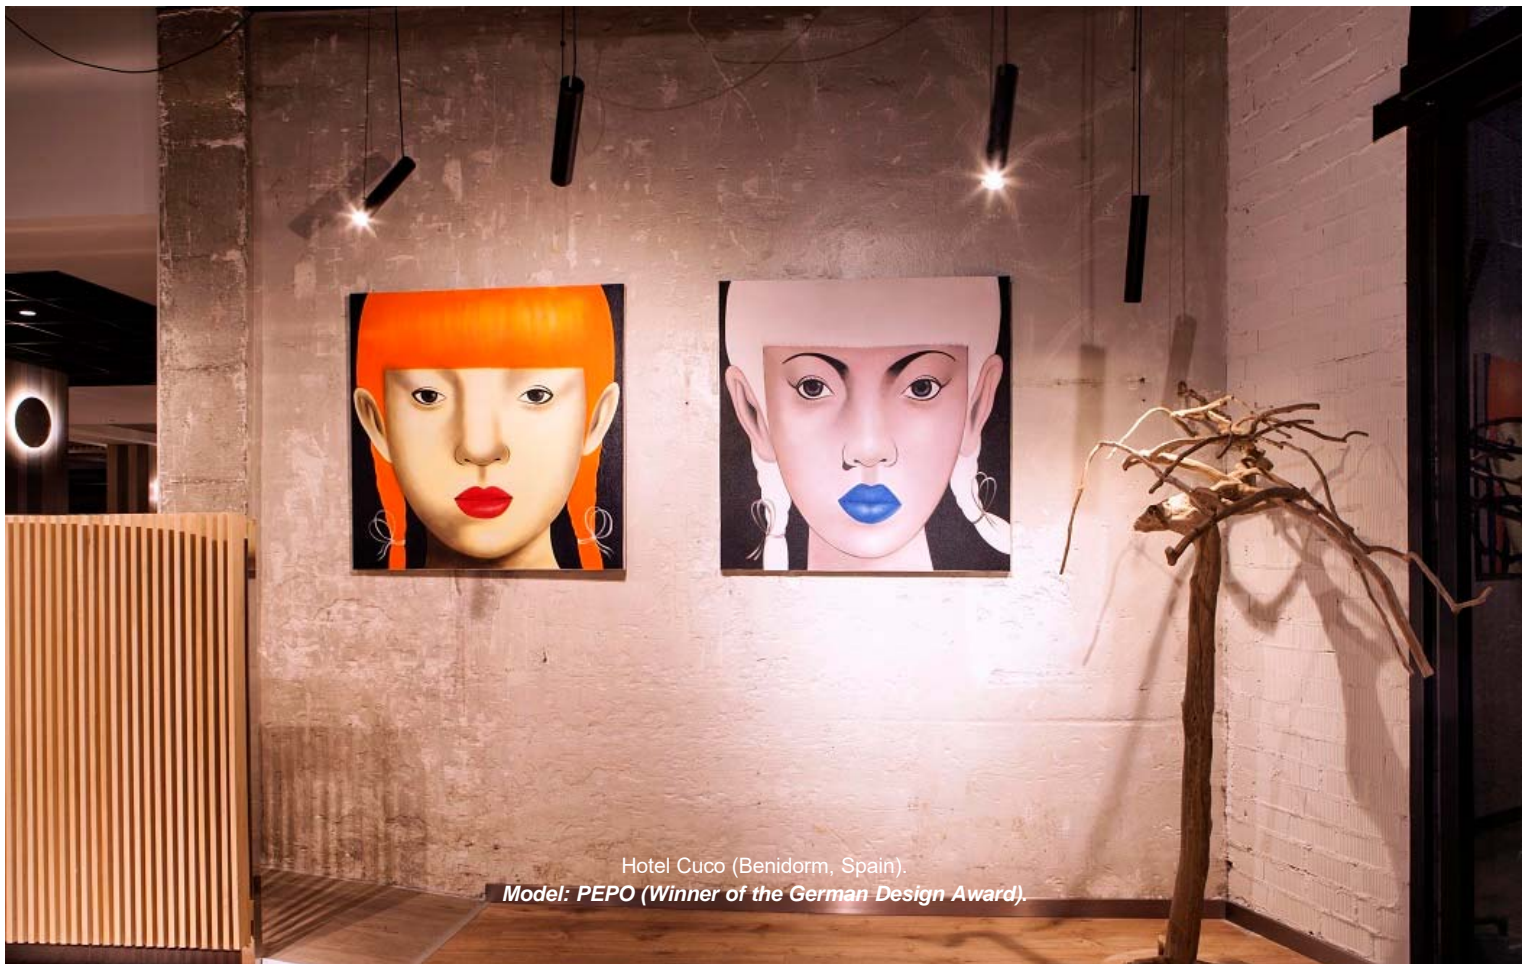

Hotel Cuco (Benidorm, Spain).
Model: PEPO (Winner of the German Design Award).