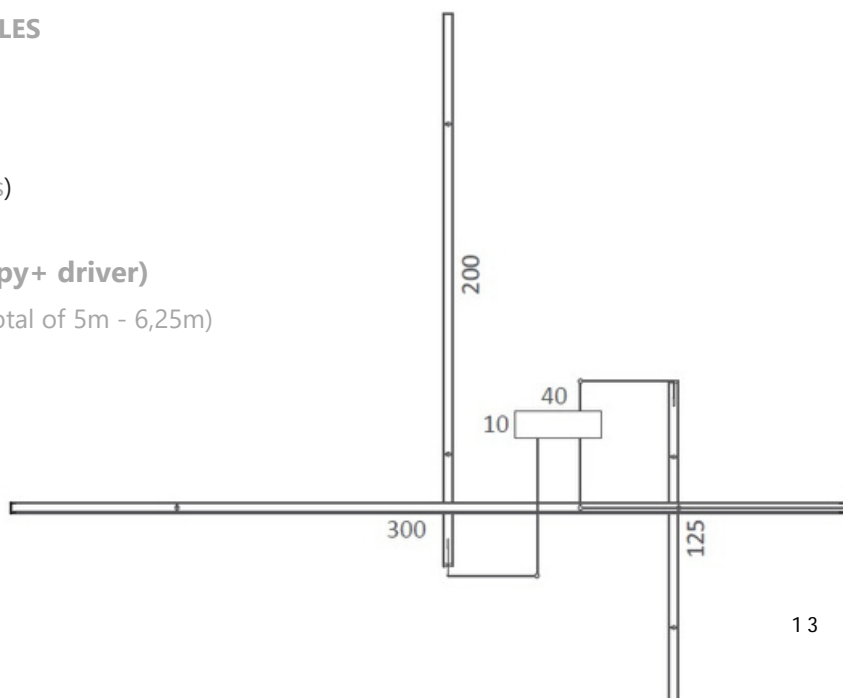

REF. KIT (florón + driver) / REF. KIT (canopy+ driver)

KIT 30021/3 (Para un total de 5m - 6,25m/ For a total of 5m - 6,25m)