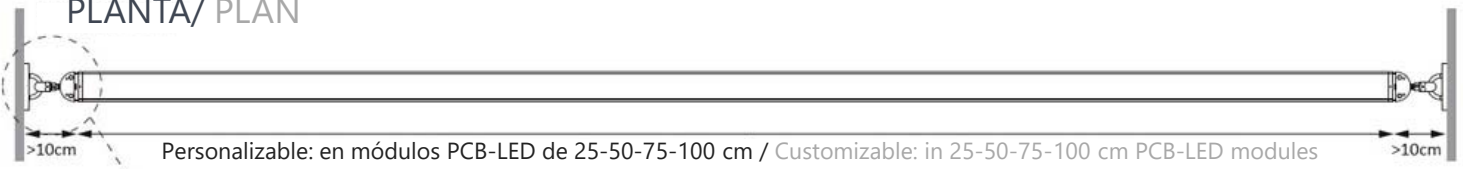

PLANTA/ PLAN

Personalizable: en módulos PCB-LED de 25-50-75-100 cm / Customizable: in 25-50-75-100 cm PCB-LED modules

Longitud máxima del cable de acero: consultar a fábrica / Maximum length of the steel cable: ask factory