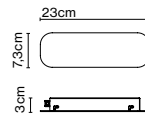

8 x 8 x 188 cm - 1,6 kg – VOL - 0,01 m³

Product notes: 24V remote power supply to be ordered separately.
 LED included

(1) The height can be increased by means of the 40 or 60 cm poles (max. 3 units.) They can be combined..

8 x 8 x 68 cm - 0,6 kg – VOL - 0,004 m³

8 x 8 x 128 cm - 1 kg – VOL - 0,01 m³

Product notes: 24V remote power supply to be ordered separately.
 LED included

(1) The height can be increased by means of the 40 or 60 cm poles (max. 3 units per each side). They can be combined.

Product type: Ceiling
 Weight: Weight 0,7 kg – Gross 1 kg
 Package: 34 x 21 x 7 cm - 1 kg - VOL - 0,01 m³

Materials
 Structure: Metal

Dimmable

Product notes: Take into account the total power in watts and the power of the driver. The wattage of the selected lamps cannot exceed the max wattage of the canopy's driver. Therefore, you must choose your canopy/driver by the power required.