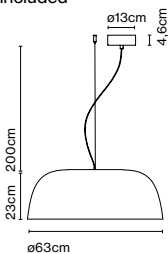

Materials

Shade: Bi-injected rotary moulded polyethylene (stone texture on the outer part and smooth satin white on the inner part of the fixture)

Diffuser: Aluminium

Dimmable: Yes

Integrated dimmer: No

Dimming protocols: Phase cut (Triac)
DALI

Product type: Pendant

Light source: LED SMD 700mA 22,4W 2700K CRI90 2933lm

Luminaire: 180 - 295 VAC TRIAC 26,09W 1843lm

220 - 240 VAC DALI 26,37W 1843lm

Weight: Net 5,3 kg – Gross 7,4 kg

Package: 65 x 65 x 28 cm – 7,4 kg Vol – 0,12 m³

Product notes: 3000K available upon request

LED included