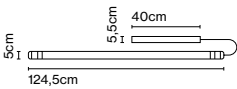

Neón de Luz NL - A 125

Code	Finish	Dimming	Class
A70-501	● Aluminium LED	-	II
A70-512	● Aluminium LED	DALI	II

Materials
Structure: Polycarbonate with reflectors
Brackets: Chromed zamac
Reactance box: Polycarbonate

Dimmable: Depends on the model
Integrated dimmer: No
Dimming protocols: DALI

Product type: Wall
Light source: LED SMD 450mA 38,9W 3000K CRI80 5190lm
Luminaire: 220 - 240 VAC 40,35W 3020lm
220 - 240 VAC DALI 40,29W 3020lm
Weight: Net 2,1 kg – Gross 3 kg
Package: 127 x 8 x 8 cm – 1,8 kg Vol – 0,008 m³
58 x 22 x 5 cm – 1,2 kg Vol – 0,006 m³

Dimmable ☐

CE

EAC

UK
CA

Wire installation: Hardwired
Color cord: Transparent
Canopy color: White