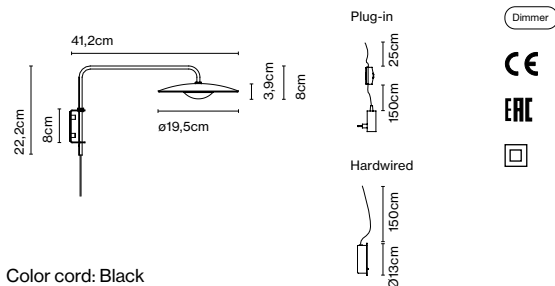

Ginger 20 A

Code Finish Dimmer

Plug-in
A662-142 Oak-White Yes
A662-143 Wenge-White Yes

Hardwired
A662-144 Oak-White -
A662-145 Wenge-White -

Materials Integrated dimmer: Yes
Diffuser: Pressed wood Dimmer Type: Progressive in-line dimmer
Dissipater: Aluminium from 0 to 100.
Structure: Metal

Product type: Wall
Light source: LED SMD 350mA 4,05W 2700K CRI90 463lm
Luminaire: 85 - 264 VAC 5,7W 161lm
Weight: Net 0,6 kg – Gross 1,5 kg
Package: 46 x 28 x 24 cm – 1,5 kg Vol – 0,03 m³
Product notes: Plug in: Progressive dimmer from 0 to 100.
Hardwired: Canopy with switch on/off.

LED included

Color cord: Black
Wire installation: Plug-in / Hardwired