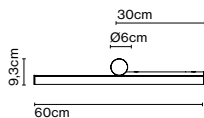

Ambrosia A 60 right NEW

Code	Finish	CCT
A704-016-15-22K	● Matt Gold	22K
A704-016-15-27K	● Matt Gold	27K
A704-016-15-30K	● Matt Gold	30K
A704-016-16-22K	● Black	22K
A704-016-16-27K	● Black	27K
A704-016-16-30K	● Black	30K

Materials
Structure: Aluminium
Diffuser: Methacrylate
Canopy: Aluminium / Steel

Dimmable: Yes
Integrated dimmer: No
Dimming protocols: It depends on the purchased power supply.

Product type: Wall
Light source Ambrosia 22K: LED SMD 24Vdc 9,6W 2200K CRI80 1058lm
Luminaire Ambrosia 22K: (Power supply not included)

Light source Ambrosia 27K: LED SMD 24Vdc 9,6W 2700K CRI90 1014lm
Luminaire Ambrosia 27K: (Power supply not included)

Light source Ambrosia 30K: LED SMD 24Vdc 9,6W 3000K CRI90 1028lm
Luminaire Ambrosia 30K: (Power supply not included)

Product notes: 24V remote power supply to be ordered separately.
LED included

Dimmable

CE

ERC

UK
CA