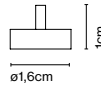

Magnet accessory

Code A680-008   Finish ● Inox

Materials
Structure: Neodymium magnet

Product type: Accessory
Weight: Net 0,01 kg – Gross 0,02 kg
Package: 12 x 17,5 x 1 cm - 0,02 kg – VOL - 0,001 m³