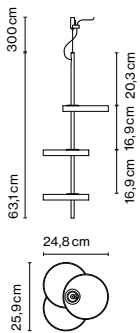

Nenúfar 3

Code A647-006
Finish ● Black

Materials
Stem: Metal
Shade: Polycarbonate
Diffuser: Methacrylate

Dimmable: Yes
Integrated dimmer: No
Dimming protocols: Phase cut (Triac)

Product type: Pendant
Light source: LED SMD 24Vdc 27W 2700K CRI90 3150lm
Luminaire: (Power supply not included) 611lm
Weight: Net 1,5 kg – Gross 2,8 kg
Package: 69 x 34 x 32 cm – 2,8 kg Vol – 0,075 m³
Product notes: 3000K available upon request
LED included