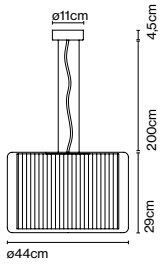

Mercer 44

Code   Finish
A89-012   ● Natural cotton ribbon
A89-075   ● Pearl white

Materials
Shade: Textile
Structure: Blown glass

Product type: Pendant
Light source: 2x E27 LED Standard 8W
Weight: Net 7,8 kg – Gross 10 kg
Package: 56 x 56 x 48 cm – 10 kg Vol – 0,15 m³

Cable length: 2 m
Wire installation: Hardwired
Color cord: Black
Canopy color: White