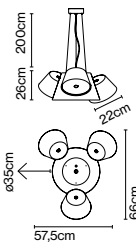

Materials
 Shade: Aluminium
 Diffuser: Opalescent methacrylate

Product type: Pendant
Light source: 3x E14 LED Standard 5W 2x E27 LED Standard 8W
Weight: Net 2,7 kg – Gross 4,1 kg
Package: 44 x 44 x 28 cm – 3,4 kg Vol – 0,054 m³
 (3x) 24 x 24 x 17 cm – 0,7 kg Vol – 0,009 m³