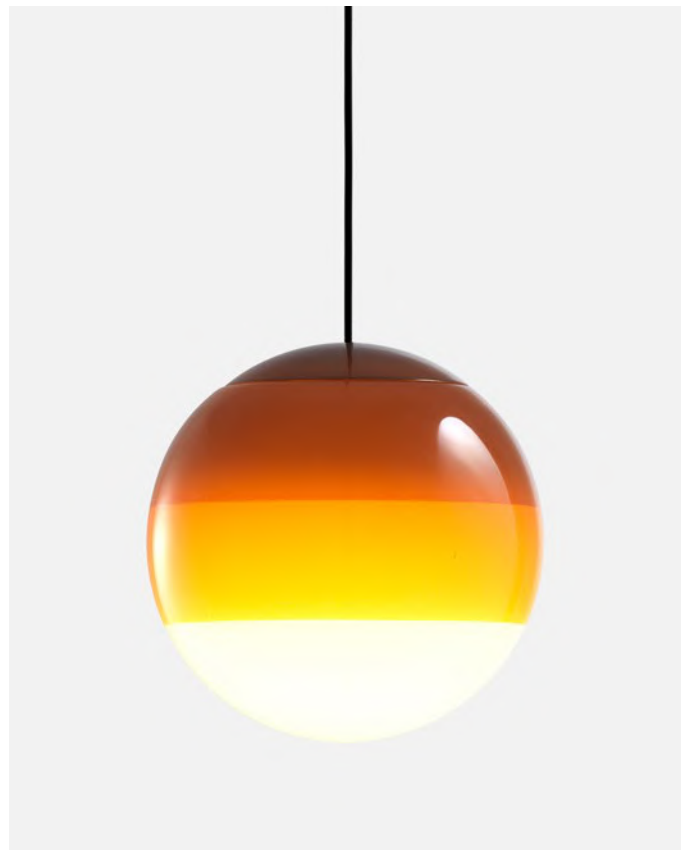

Cable length: 4 m
Wire installation: Hardwired
Color cord: Black