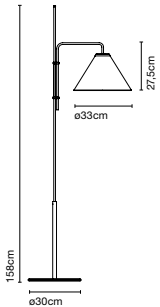

Funiculí Fabric

Code	Finish
A641-401	● Black / White
A641-402	● Black / Sand

Materials

Base: Iron wapped with black rubber
Stem: Iron
Shade: White or sand polyester shade, made of a PVC-PET laminated film

Product type: Floor

Light source: E27 LED Standard 8W

Weight: Net 5,2 kg – Gross 7,5 kg

Package: 52 x 42 x 13 cm – 6,3 kg Vol – 0,03 m³
35 x 35 x 23 cm – 0,6 kg Vol – 0,03 m³
120 x 4 x 4 cm – 0,6 kg Vol – 0,002 m³

CE

ERIC