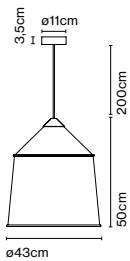

Jaima 43 IP65

Code	Finish
A683-013	● Blue
A683-014	● Beige
A683-015	● Grey
A683-016	● Green

Materials
Shade: Textilene, inner part in white

Dimmable: Yes
Integrated dimmer: No
Dimming protocols: Phase cut (Triac)

Product type: Pendant
Light source: LED COB 230 VAC 15W 2700K CRI90 1022lm
Luminaire: 230 VAC TRIAC 15W 528lm
Weight: Net 1,8 kg – Gross 3,7 kg
Package: 44 x 45 x 39 cm – 3,7 kg Vol – 0,08 m³
LED included

Dimmable

CE

UK

EAC

IP65