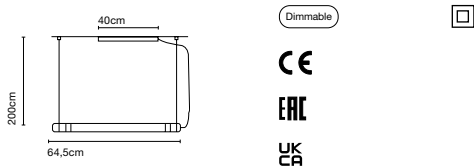

Cable length: 2 m
 Wire installation: Hardwired
 Color cord: Transparent
 Canopy color: White

Neón de Luz NL - S 95

Code	Finish	Dimming	Class
A70-503	● Aluminium LED	-	II
A70-515	● Aluminium LED	DALI	II