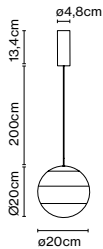

Dipping Light 20

Code	Finish
A691-260	White
A691-261	Blue
A691-262	Green
A691-263	Amber
A691-264	Pink

Materials
Diffuser: Brilliant white blown glass globe with layered paint
Cover: Polycarbonate
Canopy: Metal

Dimmable: Yes
Integrated dimmer: No
Dimming protocols: Phase cut (Triac)

Product type: Pendant
Light source: LED SMD 350mA 4,05W 2700K CRI90 463lm
Luminaire: 220 - 240 VAC TRIAC 5,72W 231lm
Weight: Net 1,3 kg – Gross 1,9 kg
Package: 33 x 26 x 26 cm – 1,9 kg Vol – 0,02 m³
LED included

Dimmable

CE

ERC

UK
CR