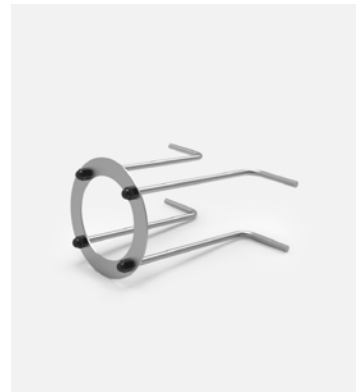

Materials
Structure: Stainless steel 316 L

Product type: Accessory
Weight: Net 1,6 kg – Gross 2,4 kg
Package: 35 x 24 x 24 cm - 2,4 kg – VOL - 0,02 m³

Hazy Day 44

Code A663-002 Finish ● White

Materials
Shade: Glass globe