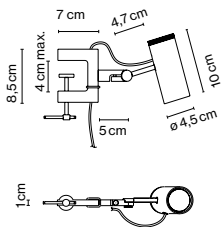

Polo A with clamp

Code	Finish
A642-026	● White (RAL 9001)

Materials
Diffuser: Aluminium
Body: Aluminium

Dimmable: No

Product type: Clamp
Light source: LED SMD 350mA 6,3W 3000K CRI80 532,4lm
Luminaire: 100 - 240 VAC 8,34W 441lm
Weight: Net 0,5 kg – Gross 0,7 kg
Package: 24 x 19 x 12 cm – 0,7 kg Vol – 0,005 m³
Product notes: Reflector with 80° degree aperture

Wire installation: Plug-in
Color cord: Black
Switch location: Built-in the shade