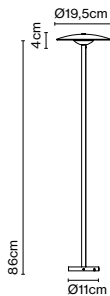

Ginger B 20/86

Code
A662-544-31
A662-544-39

Finish
● Rust Brown-White
● Black-White (RAL 9005-9010)

Materials
Diffuser: Aluminium
Structure: Aluminium

Dimmable: Yes
Integrated dimmer: No
Dimming protocols: It depends on the purchased power supply.
Phase cut (Triac)
DALI

Product type: Bollard
Light source: LED SMD 24Vdc 5W 2700K CRI90 495lm
Luminaire: (Power supply not included) 161lm
Weight: Net 1 kg – Gross 1,6 kg
Package: 25 x 23 x 12 cm – 0,7 kg Vol – 0,007 m³
15 x 13 x 98,5 cm – 0,9 kg Vol – 0,02 m³
Product notes: 24V remote power supply to be ordered separately.
LED included

Dimmable

CE

IP65

ERC

UK
CA