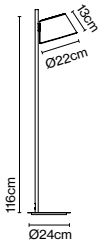

Tam Tam P

Code
Stem
A633-019 ● Black (RAL 9011)

Shade
A633-020 39 ● Black (RAL 9011)
A633-020 35 ● Off-white (RAL 1013)
A633-020 46 ● Orange (RAL 2000)
A633-020 47 ● Brown Grey (RAL 7013)
A633-020 45 ● Green (RAL 6025)
A633-020 37 ● Sand (RAL 7032)
A633-020 48 ● Blue (RAL 5024)

Materials
Shade: Aluminium
Diffuser: Opalescent methacrylate
Structure: Metal

Product type: Floor
Light source: E14 LED Standard 5W
Weight: Net 3 kg – Gross 4,5 kg
Package: 128 x 8 x 8 cm – 1,5 kg Vol – 0,008 m³
33 x 33 x 3 cm – 3 kg Vol – 0,003 m³
24 x 24 x 16 cm – 1 kg Vol – 0,009 m³