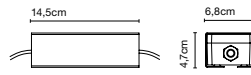

Materials
Case: ABS
Trim: Aluminium

Product type: Accessory
85 - 240 VAC max. 50W
Weight: Net 2 kg – Gross 3 kg
Package: 20 x 12 x 8 cm - 3 kg – VOL - 0,002 m³
Product notes: Bluetooth smart wireless trailing edge dimmer that adjusts light intensity or switches the lamp ON/OFF. Available in Android or iOS with the app Casambi.