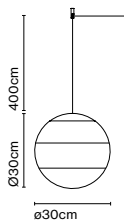

Dipping Light 30 - 24V

Code	Finish
A691-290	● White
A691-291	● Blue
A691-292	● Green
A691-293	● Amber
A691-294	● Pink

Materials
Diffuser: Brilliant white blown glass globe with layered paint
Cover: Polycarbonate

Dimmable: Yes
Integrated dimmer: No
Dimming protocols: It depends on the purchased power supply.
Phase cut (Triac)
DALI

Product type: Pendant
Light source: LED SMD 24Vdc 11,5W 2700K CRI90 1024lm
Luminaire: (Power supply not included) 379lm
Weight: Net 2 kg – Gross 3,3 kg
Package: 41 x 40 x 41 cm – 3,3 kg Vol – 0,07 m³
Product notes: Use with Cluster. 1 pc. hook accessory included
LED included

Dimmable

CE

ERC

UK
CA

Cable length: 4 m
Wire installation: Hardwired
Color cord: Black