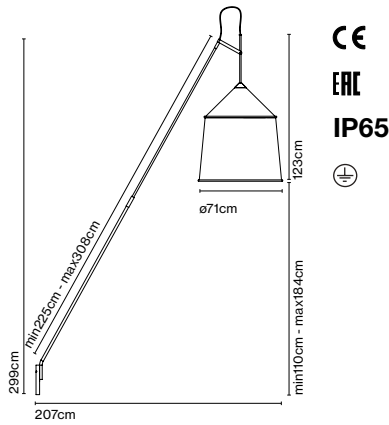

Jaima P307 + Shade 71

Code A683-035
Structure A683-035
Finish ● Black (RAL 9005)

Shade 71
A683-040 ● Blue
A683-041 ● Beige
A683-042 ● Grey
A683-043 ● Green

Materials
Shade: Textilene, inner part in white
Structure: Stainless steel
Extensible stem: Carbon fiber
Dimmable: Yes
Integrated dimmer: No
Dimmer Casambi IP65 (optional)

Product type: Floor
Light source: LED COB 230VAC 15W 2700K CRI90 1022lm
Luminaire: 230VAC TRIAC 15W 530lm
Weight: Net 4,8 kg – Gross 15 kg
Package: 277 x 48 x 23 cm – 9 kg Vol – 0,3 m³
71 x 71 x 63 cm – 6 kg Vol – 0,3 m³
LED included