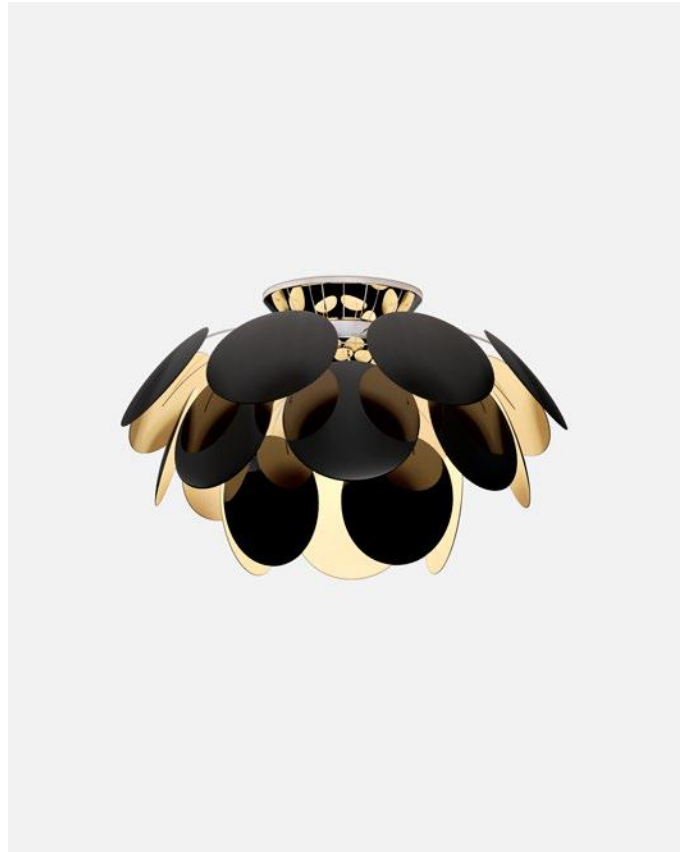

Product type: Ceiling
Light source: 3x E27 LED Globe (ø120) 14W
Weight: Net 5,9 kg – Gross 9,5 kg
Package: 121 x 31 x 41 cm - 9,5 kg – VOL - 0,15 m³

Wire installation: Hardwired

Discocó A

Code	Finish
A620-100	● White (RAL 9003)
A620-113	● Matte Grey (RAL 7037)
A620-112	● Matte Beige (RAL 1001)
A620-104	● Black - Gold (RAL 9004 - Gold)