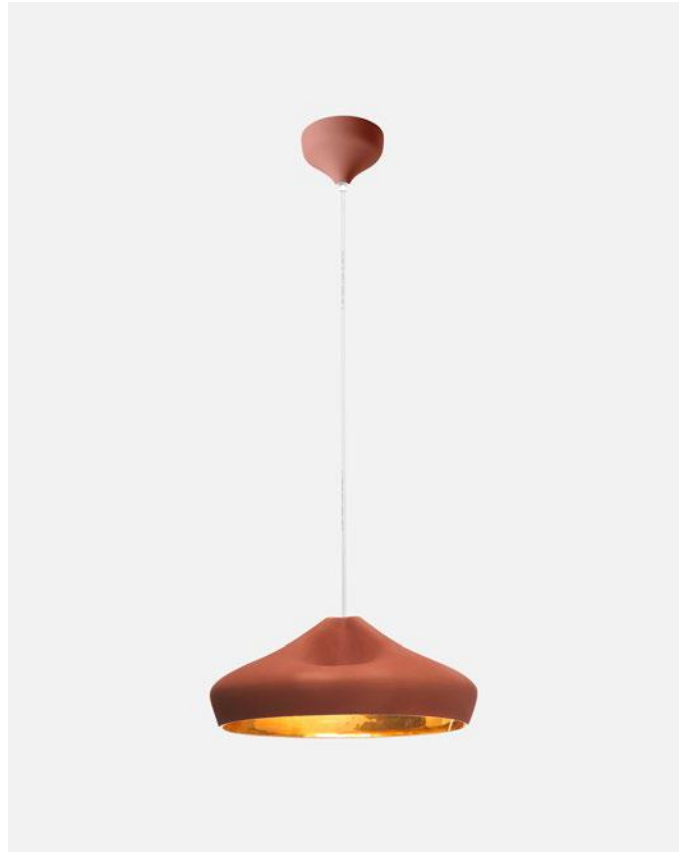

Dimmable

CE

ERC

UK
CA

Cable length: 2 m
Wire installation: Hardwired
Color cord: White whenever the inner or the outer part of the lamp is white. If not, it is black.
Canopy color: Same color as chosen shade