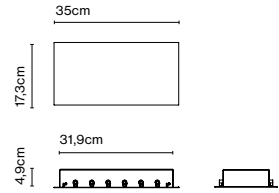

Rectangular Canopy 50W

Code	Finish	Dimming	Class
A693-001	● Black	Triac	II
A693-002	● Black	DALI	II

Materials
Structure: Painted iron

Dimmable: Yes
Integrated dimmer: No
Dimming protocols: Phase cut (Triac)
DALI

Product type: Accessory
Luminaire: 220 - 240 VAC TRIAC 50W (max.)
220 - 240 VAC DALI 60W (max.)

Weight: Net 2,11 kg – Gross 2,5 kg
Package: 41,5 x 21 x 7 cm - 2,5 kg – VOL - 0,006 m³
Product notes: Canopy for 24V luminaires.

Wire installation: Hardwired
Canopy color: Black - Entry points: 9

Circular Canopy 50W

Code	Finish	Dimming	Class
A693-003	● Black	Triac	II
A693-004	● Black	DALI	II

Materials
Structure: Painted iron

Dimmable: Yes
Integrated dimmer: No
Dimming protocols: Phase cut (Triac)
DALI

Product type: Accessory
Luminaire: 220 - 240 VAC TRIAC 50W (max.)
220 - 240 VAC DALI 60W (max.)

Weight: Net 1,15 kg – Gross 1,36 kg
Package: 41 x 40 x 8 cm - 1,36 kg – VOL - 0,01 m³
Product notes: Canopy for 24V luminaires.