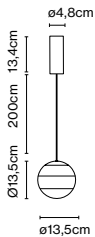

Dipping Light 13

Code	Finish
A691-240	● White
A691-241	● Blue
A691-242	● Green
A691-243	● Amber
A691-244	● Pink

Materials
Diffuser: Brilliant white blown glass globe with layered paint
Cover: Polycarbonate
Canopy: Metal

Dimmable: Yes
Integrated dimmer: No
Dimming protocols: Phase cut (Triac)

Product type: Pendant
Light source: LED SMD 350mA 4,05W 2700K CRI90 463lm
Luminaire: 220 - 240 VAC TRIAC 5,72W 203lm
Weight: Net 0,8 kg – Gross 1,3 kg
Package: 21 x 22 x 23 cm – 1,3 kg Vol – 0,01 m³
LED included

Dimmable

CE

ERC

UK
CA

Cable length: 2 m
Wire installation: Hardwired
Color cord: Black
Canopy color: Black - Entry points: 1