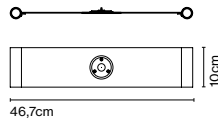

Armrest accessory + magnet

Code A680-007   Finish ● Grey

Materials
Structure: Fabric with metal counterweight

Product type: Accessory
Weight: Net 0,93 kg – Gross 1kg
Package: 16 x 9 x 15 cm - 1 kg – VOL - 0,002 m³