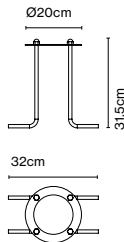

Ground fixation plate

Code A662-733 Finish Stainless steel

Materials
Structure: Stainless steel 316 L

Product type: Accessory
Weight: Net 1,6 kg – Gross 2,4 kg
Package: 35 x 24 x 24 cm - 2,4 kg – VOL - 0,02 m³