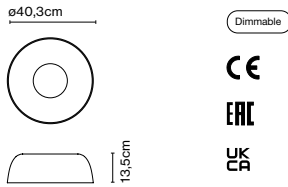

Djembé C42.13

Code	Finish	Dimming	Class
A681-100	White (RAL 1013)	Triac	II
A681-101	Grey (RAL 7022)	Triac	II
A681-102	Red (RAL 3011)	Triac	II
A681-103	Sky Blue (PANTONE 7542C)	Triac	II
A681-200	White (RAL 1013)	DALI	I
A681-201	Grey (RAL 7022)	DALI	I
A681-202	Red (RAL 3011)	DALI	I
A681-203	Sky Blue (PANTONE 7542C)	DALI	I

Materials
Shade: Bi-injected rotary moulded polyethylene (stone texture on the outer part and smooth satin white on the inner part of the fixture)
Diffuser: Aluminium

Dimmable: Yes
Integrated dimmer: No
Dimming protocols: Phase cut (Triac)
DALI

Product type: Ceiling
Light source: LED SMD 700mA 16,28W 2700K CRI90 1873lm
Luminaire: 180 - 295 VAC TRIAC 19,71W 846lm
220 - 240 VAC DALI 20,32W 846lm
Weight: Net 2,4 kg – Gross 3,5 kg
Package: 44 x 44 x 19 cm – 3,5 kg Vol – 0,4 m³
Product notes: 3000K available upon request
LED included

Wire installation: Hardwired