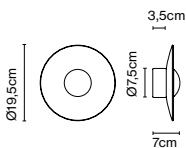

Ginger 20C

Code	Finish	
A662-376	● Oak-White	
A662-377	● Wenge-White	
A662-378	● Oak-Oak	
A662-379	● Wenge-Wenge	
A662-380	● Brushed brass-Brushed brass	
A662-381	● Black-White	
A662-569-36-27K	● Mauve (RAL 010 70 10)	NEW
A662-569-37-27K	● Sand (RAL 050 85 10)	NEW
A662-569-38-27K	● Stone Grey (RAL 000 65 00)	NEW

Materials
Diffuser: Pressed wood or brushed aluminium
Dissipater: Aluminium
Canopy: Metal

Dimmable: Yes
Integrated dimmer: No
Dimming protocols: Phase cut (Triac)

Product type: Wall / Ceiling
Light source: LED SMD 350mA 4,05W 2700K CRI90 463lm
Luminaire: 220 - 240 VAC TRIAC 5,72W 161lm
Weight: Net 0,4 kg – Gross 0,7 kg
Package: 24 x 21 x 10 cm – 0,7 kg Vol – 0,01 m³
LED included

Dimmable

Canopy color: Black
Wire installation: Hardwired