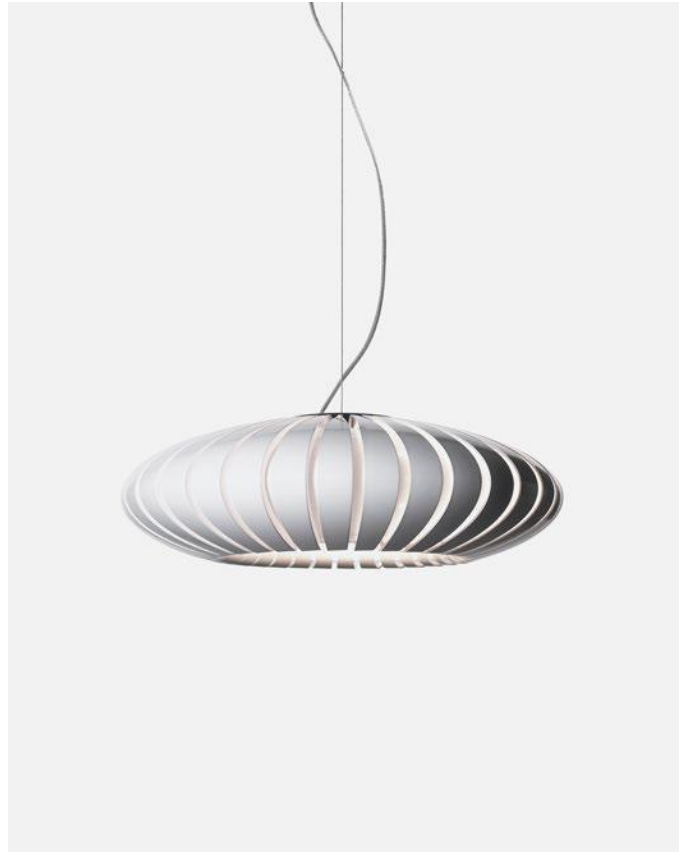

Maranga 50

Code A644-001   Finish ● White (RAL 9003)

Materials
Shade: Polycarbonate, chromed metal cover
Diffuser: Transparent polycarbonate

Product type: Pendant
Light source: 3x E27 LED Standard 8W
Weight: Net 2,6 kg – Gross 4,3 kg
Package: 60 x 60 x 23 cm – 4,3 kg Vol – 0,08 m³

Cable length: 2 m
Wire installation: Hardwired
Color cord: Transparent
Canopy color: White