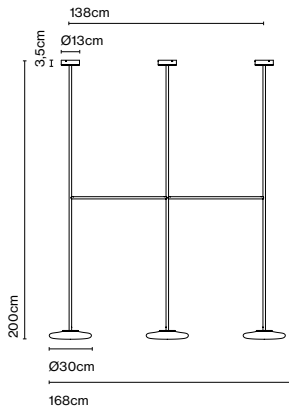

Ihana x3 200

Code	Finish	Dimming	CCT
A709-001-39-27K	● Opal	Triac	22K
A709-002-39-18/30K	● Opal	Triac	DTW 18K-30K

Materials	Dimmable: Yes
Structure: Steel	Integrated dimmer: No
Shade: Opal blown glass	Dimming protocols: Phase cut (Triac)
	Dim to warm from 1800K to 3000K. (Triac)

Product type: Pendant / Ceiling
Light source: LED SMD 700mA 24,6W 2700K CRI90 2739lm
Luminaire: 220 - 240 VAC TRIAC 29,67W 1491lm
Light source DTW: LED COB 350mA 18W 1800-3000K CRI90 1908lm
Luminaire DTW: 220 - 240 VAC TRIAC 22,8W
Weight: Net 8,2 kg – Gross 15,1 kg
Package: (3x) 21 x 42 x 42 cm – 3 kg Vol – 0,04 m³
18 x 18 x 225 cm – 6,7 kg Vol – 0,07 m³
18 x 18 x 225 cm – 5,4 kg Vol – 0,07 m³
Product notes: DALI upon request
LED included

Dimmable

CE

ERC

UK
CA