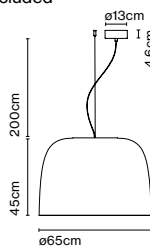

Product notes: 3000K available upon request

LED included

Dimmable

Cable length: 2 m

Wire installation: Hardwired

Color cord: Black

Canopy color: Black

Djembé 100.38