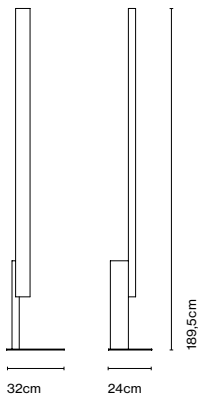

High Line

Code	Finish
A690-001	● Oak-White (RAL 9002)
A690-002	● Oak-Orange red (RAL 2001)
A690-003	● Wenge-Blue (RAL 5024)
A690-004	● Wenge-Green (RAL 6003)

Materials
Base: Iron
Structure: Wooden profiles

Integrated dimmer: Yes
Dimmer Type: Progressive dimmer from 0 to 100

Product type: Floor
Light source: LED SMD 700mA 30W 2700K CRI90 3895lm
Luminaire: 220 - 240 VAC 34,3W 2076lm
Weight: Net 9,3 kg – Gross 13,3 kg
Package: 205 x 23 x 17 cm – 9,5 kg Vol – 0,076 m³
34 x 36 x 3 cm – 3,8 kg Vol – 0,003 m³
LED included

Dimmer

CE

ERC