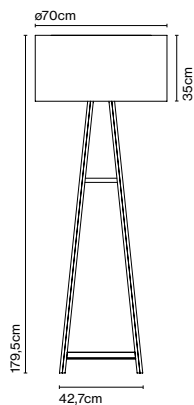

Cala P180

Code A645-008   Finish ● Oak - Pearl White

Materials
Shade: White polyester PET, textile
Diffuser: Methacrylate
Structure: Varnished Oak

Product type: Floor
Light source: 3x E27 LED Standard 8W
Weight: Net 5,25 kg – Gross 10,3 kg
Package: 69 x 69 x 37 cm - 5,3 kg – VOL - 0,18 m³
50 x 13 x 155 cm - 5 kg – VOL - 0,02 m³

CE

ERC

Cable length: 2 m
Wire installation: Plug-in
Color cord: Black
Switch location: In-line