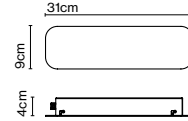

Product type: Ceiling
 Weight: Weight 0,7 kg – Gross 1 kg
 Package: 34 x 21 x 7 cm - 1 kg - VOL - 0,01 m³

Materials
 Structure: Metal

Dimmable

Product notes: Take into account the total power in watts and the power of the driver. The wattage of the selected lamps cannot exceed the max wattage of the canopy's driver. Therefore, you must choose your canopy/driver by the power required.