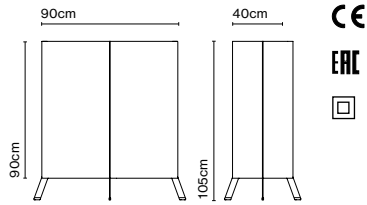

LaFlaca 90

Code A700-002   Finish ● Beige

Materials Dimmer Casambi IP65 (optional)
Structure: Stainless Steel
Diffuser: Translucent methacrylate
Shade: Textilene

Product type: Floor
Light source: E27 LED Standard 8W 2700K
Weight: Net 4,7 kg – Gross 7,6 kg
Package: 93 x 52 x 109 cm – 7,6 kg Vol – 0,5 m³

Cable length: 4 m
Wire installation: Plug-in
Color cord: Black