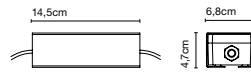

Dimmer Casambi IP65

Code A712-001
Finish ● Black

Materials
Case: ABS
Trim: Aluminium

Product type: Accessory
85 - 240 VAC max. 50W
Weight: Net 2 kg – Gross 3 kg
Package: 20 x 12 x 8 cm - 3 kg – VOL - 0,002 m³
Product notes: Bluetooth smart wireless trailing edge dimmer that adjusts light intensity or switches the lamp ON/OFF. Available in Android or iOS with the app Casambi.

CE
EAC
UK
IP65