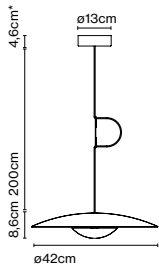

Ginger 42

Code	Finish	Dimming	Class
A662-025	● Oak-White	Triac	II
A662-026	● Wenge-White	Triac	II
A662-027	● Oak-White	DALI	I
A662-028	● Wenge-White	DALI	I
A662-029	● Oak-White	1-10V	I
A662-030	● Wenge-White	1-10V	I
A662-360	● Brushed brass-Brushed brass	Triac	II
A662-361	● Brushed brass-White	Triac	II
A662-362	● Black-White	Triac	II
A662-364	● Brushed brass-Brushed brass	DALI	I
A662-365	● Brushed brass-White	DALI	I
A662-366	● Black-White	DALI	I

Materials
Diffuser: Pressed wood or brushed aluminium
Dissipater: Aluminium

Dimmable: Yes
Integrated dimmer: No
Dimming protocols: Phase cut (Triac)
DALI
1-10V

Product type: Pendant
Light source: LED SMD 700mA 16,28W 2700K CRI90 1873lm
Luminaire: 180 - 295 VAC TRIAC 19,71W 698lm
220 - 240 VAC DALI 20,32W 698lm
220 - 240 VAC 1-10V 20,85W 698lm
Weight: Net 2 kg – Gross 3,5 kg
Package: 57 x 53 x 17 cm – 3,5 kg Vol – 0,051 m³
LED included

Dimmable

CE

ERAC

UK
CA