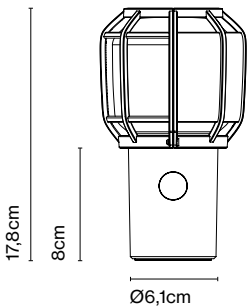

We want to offer you an exclusive service that's designed to make your work easier. By signing up at the new professional area at maset.com, you'll be able to download technical information, images, and videos of our products, receive our newsletter, and save your preferred products. We offer direct access and personal attention.