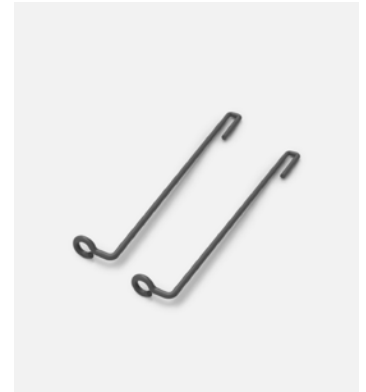

Ledtube, Daniel López

Its ergonomic design beckons you to move it in any direction, up to 360°, and its use is very intuitive. When opened, it turns on automatically; when closed, it turns off and hides away in the wall, like camouflage. It's so versatile it can be installed