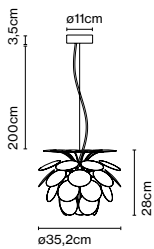

Discocó 35

Code	Finish
A620-036	● White (RAL 9003)
A620-098	● Matte Grey (RAL 7037)
A620-111	● Matte Beige (RAL 1001)
A620-045	● Black - Gold (RAL 9004 - Gold)

Materials
Discs: ABS
Sphere: Chromed metal
Canopy: Metal

Product type: Pendant
Light source: E14 LED 5W
Weight: Net 1,5 kg – Gross 2,6 kg
Package: 86 x 18 x 19 cm - 2,6 kg – VOL - 0,03 m³

CE

ERC

CBK

Cable length: 2 m
Wire installation: Hardwired
Color cord: White
Canopy color: White