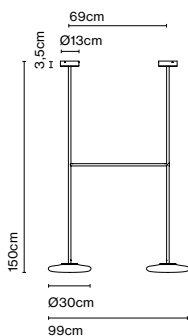

Ihana x2 150

Code	Finish	Dimming	CCT
A709-009-39-27K	● Opal	Triac	22K
A709-010-39-18/30K	● Opal	Triac	DTW 18K-30K

Materials
Structure: Steel
Shade: Opal blown glass

Dimmable: Yes
Integrated dimmer: No
Dimming protocols: Phase cut (Triac)
Dim to warm from 1800K to 3000K. (Triac)

Product type: Pendant / Ceiling
Light source: LED SMD 700mA 16,4W 2700K CRI90 1826lm
Luminaire: 220 - 240 VAC TRIAC 19,78W 994lm
Light source DTW: LED COB 350mA 12W 1800-3000K CRI90 1272lm
Luminaire DTW: 220 - 240 VAC TRIAC 15,2W
Weight: Net 5,1 kg – Gross 8,2 kg
Package: (2x) 21 x 42 x 42 cm – 3 kg Vol – 0,04 m³
18 x 18 x 167 cm – 5,2 kg Vol – 0,05 m³
Product notes: DALI upon request
LED included

Dimmable

UK
CA

CE

ERC

Wire installation: Hardwired
Canopy color: Black