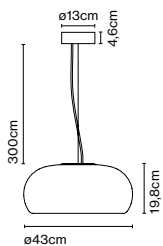

Vetra 43

Code   Finish
A689-004   ● White
A689-033   ● Amber

Materials   Dimmable: Yes
Shade: Blown glass   Integrated dimmer: No
Dissipater: Aluminium   Dimming protocols: Phase cut (Triac)

Product type: Pendant
Light source: LED SMD 700mA 16,28W 2700K CRI90 1873lm
Luminaire: 180 - 295 VAC TRIAC 19,71W 881lm
Weight: Net 5,7 kg – Gross 7,6 kg
Package: 57 x 57 x 37 cm – 7,6 kg Vol – 0,051 m³
LED included

Dimmable

CE

ERC

UK

Cable length: 3 m
Wire installation: Hardwired
Color cord: Black
Canopy color: Black