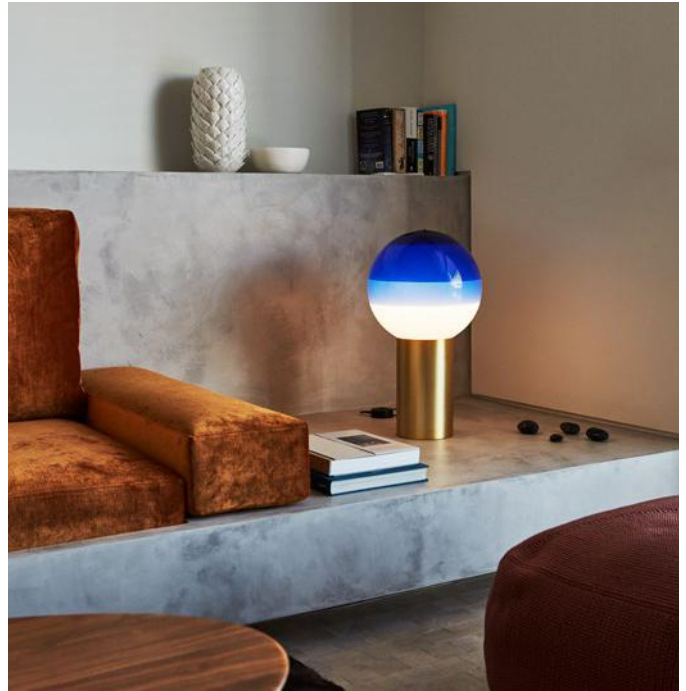

Dipping Light, Jordi Canudas

Beyond its function as a lamp, the Dipping Light seeks to excite. When it's turned on, its different shades of paint sift the light, creating a magical ambient effect. When it's off, its colored glass sphere is an object charged with beauty, and eye-

catching design piece for a shelf, bedside, or table. The various layers of paint draw concentric circles and capture the light, moderating its intensity. The paint becomes the shade, colouring and texturizing the light.