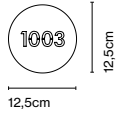

Signage Lid

Code	Description
-	3 - 10 units
-	11 - 25 units
-	26 or more units

Product type: Accessory
Product Notes: Minimum order of 3pcs.
Available upon request.