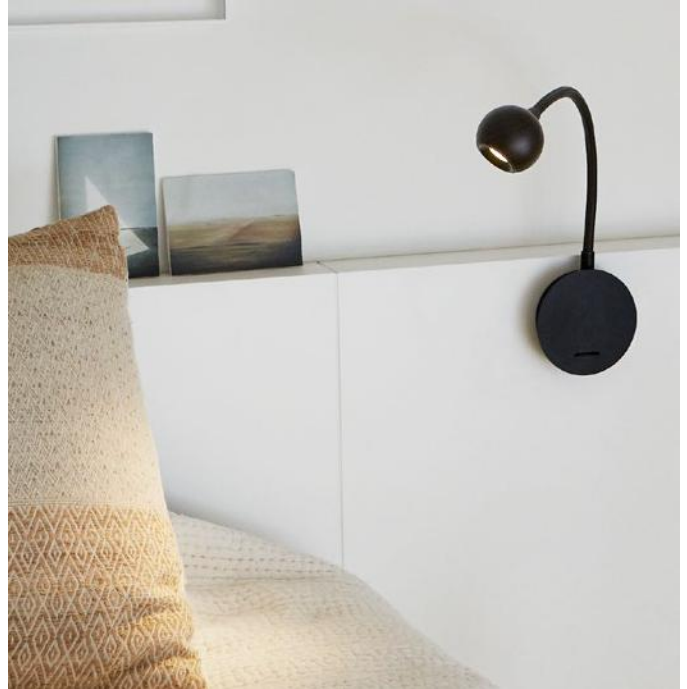

N°8, Christophe Mathieu

The wooden sphere of the N° 8's lampshade is handcrafted to make each lamp unique. Its smooth texture has the quality and feel of a billiard ball, while its flexible arm, covered in braided fabric, is a mainstay that improves its look without sacrificing

its efficacy. The N°8 was designed to be placed at the head of a bed and add comfort to the bedroom, a place dedicated to restfulness, where a good book is always healthier than a sleeping pill.