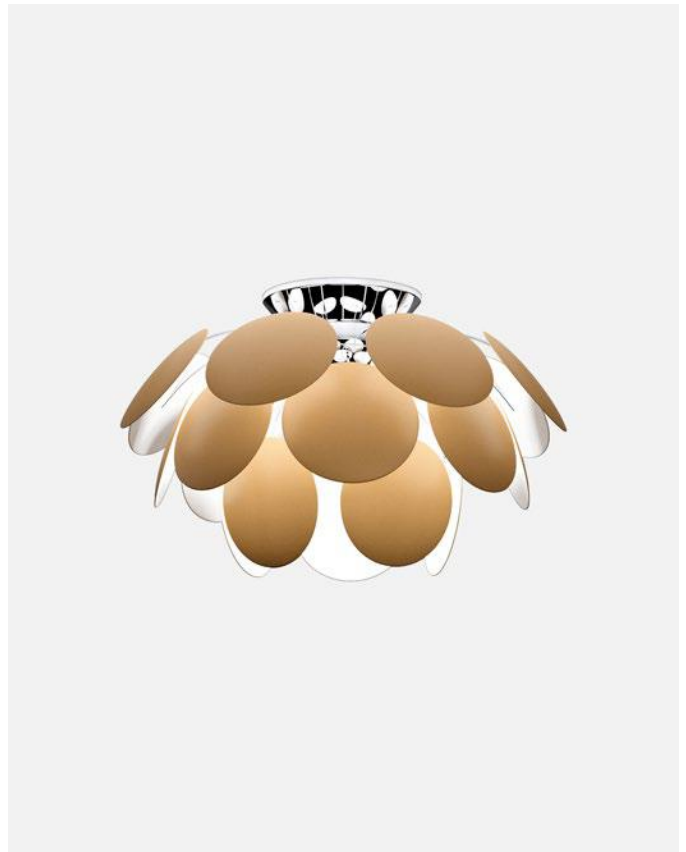

Materials
 Discs: ABS
 Sphere: Chromed metal
 Canopy: Metal

Product type: Pendant
 Light source: 6x E27 LED Globe (ø120) 14W
 Weight: Net 18,5 kg – Gross 24 kg
 Package: 121 x 41 x 41 cm - 14 kg – VOL - 0,2 m³
 45 x 42 x 42 cm - 10 kg – VOL - 0,08 m³

Materials
Discs: ABS
Semi-sphere: Chromed metal

Product type: Ceiling
Light source: E27 LED Globe (ø120) 14W
Weight: Net 2,2 kg – Gross 3,7 kg
Package: 86 x 27 x 22 cm - 3,7 kg – VOL - 0,05 m³

Wire installation: Hardwired