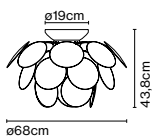

Discocó C68

Code	Finish
A620-123	White (RAL 9003)
A620-125	Matte Grey (RAL 7037)
A620-124	Matte Beige (RAL 1001)
A620-126	Black - Gold (RAL 9004 - Gold)

Materials
Discs: ABS
Semi-sphere: Chromed metal

Product type: Ceiling
Light source: 3x E27 LED Globe (ø120) 14W
Weight: Net 4,2 kg – Gross 7 kg
Package: 109 x 33 x 27 cm - 7 kg – VOL - 0,097 m³

Wire installation: Hardwired