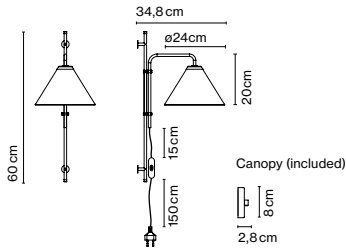

Funiculí A Fabric

Code	Finish
A641-403	● Black / White
A641-404	● Black / Sand

Materials
Stem: Iron
Shade: White or sand polyester shade, made of a PVC-PET laminated film

Product type: Wall
Light source: E14 LED 5W
Weight: Net 0,7 kg – Gross 1,7 kg
Package: 65 x 29 x 10 cm – 1,4 kg Vol – 0,02 m³
26 x 26 x 18 cm – 0,3 kg Vol – 0,012 m³

CE

ERC