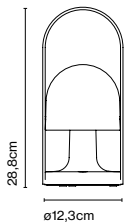

FollowMe

Code	Finish
A657-080	● White
A657-082	● Green (RAL 120 40 20)
A657-083	● Pink (RAL 050 80 20)
A657-084	● Terracotta (RAL 040 50 30)
A657-085	● Blue (RAL 190 80 10)

Materials: Polycarbonate
Diffuser: Opal Polycarbonate
Body: Polycarbonate
Handle: Plywood with natural oak varnish
Integrated dimmer: Yes
Dimmer Type: 3 positions dimmer

Product type: Table / Portable
Light source: LED SMD 1A 3,5W 2700K CRI90 216lm
Luminaire: in 5 Vdc 1,5A 135lm
Weight: Net 0,7 kg – Gross 1,8 kg
Package: 35 x 24 x 36 cm – 1,8 kg Vol – 0,03 m³ (1u)
51 x 35 x 36 cm – 8 kg Vol – 0,064 m³ (6u)
Product notes: Multiple order of 6 units. Power outlet not included.
Charging cable included (USB to USB-C). Power adapter not included.
LED included