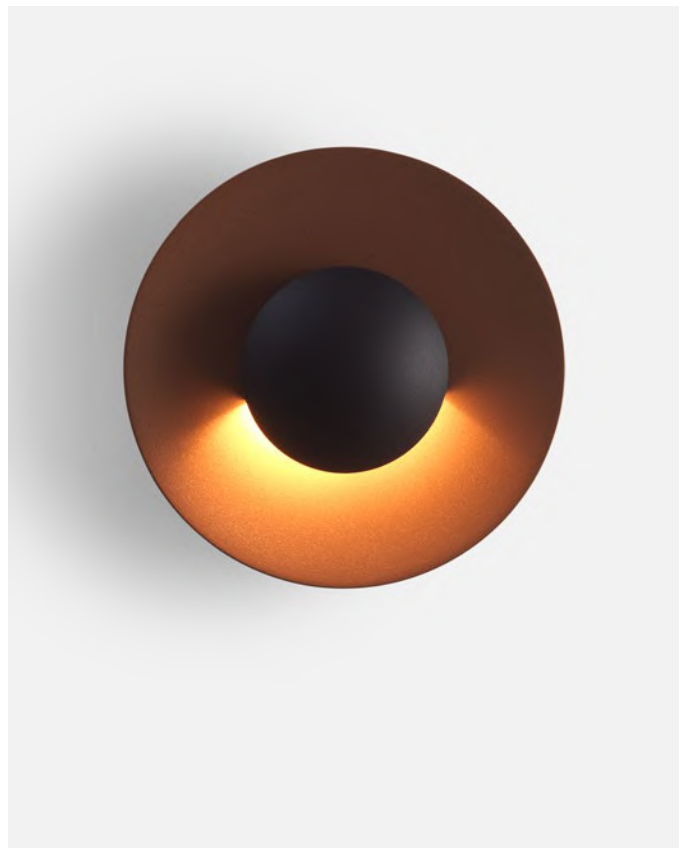

Power supplies on page 108

Canopy color: Black
Wire installation: Hardwired