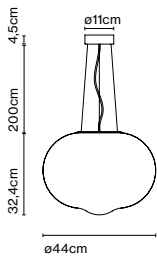

Product type: Pendant
Light source: E27 LED Globe (ø120) 14W
Weight: Net 7,1 kg – Gross 7,4 kg
Package: 62 x 62 x 45 cm – 7,4 kg Vol – 0,17 m³

Cable length: 2 m
Wire installation: Hardwired
Color cord: Transparent
Canopy color: White