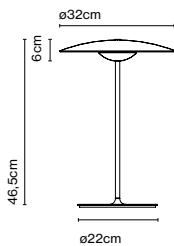

Integrated dimmer: Yes
Dimmer Type: Progressive from 0 to 100

Product type: Table
Light source: LED SMD 700mA 8,2W 2700K CRI90 913lm
Luminaire: 85 - 264 VAC 10,56W 350lm
Weight: Net 2,6 kg – Gross 4,5 kg
Package: 58 x 53 x 17 cm – 4,5 kg Vol – 0,05 m³
LED included