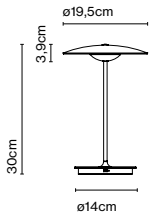

Ginger 20 M

Code	Finish
A662-560	● Oak-White
A662-561	● Wenge-White
A662-562	● Brushed brass-Brushed brass
A662-563	● Brushed brass-White

Materials
Diffuser and base: Pressed wood or brushed aluminium
Dissipater: Aluminium
Stem: Aluminium

Integrated dimmer: Yes
Dimmer Type: 3 positions dimmer

Product type: Table / Portable
Light source: LED SMD 1A 3,5W 2700K CRI90 395lm
Luminaire: in 5 Vdc 1,5A 290lm
Weight: Net 0,8 kg – Gross 1 kg
Package: 40 x 21 x 17 cm – 1 kg Vol – 0,01 m³ (1u)
39 x 22 x 41 cm – 2,4 kg Vol – 0,04 m³ (2u)
Product notes: Multiple order of 2 units
Charging cable included (USB to USB-C). Power adapter not included.