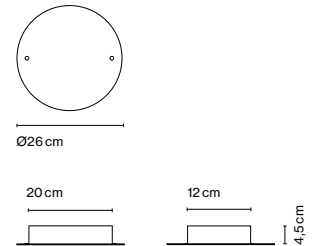

Nenúfar Canopy 60W

Code A647-014
Finish ● Black

Materials
Structure: Painted iron

Dimmable: No

Product type: Accessory
Luminaire: 180 - 295 VAC 60W (max.)
Weight: Net 1,6 kg – Gross 2 kg
Package: 33 x 31 x 8 cm - 2 kg – VOL - 0,09 m³
Wire installation: Hardwired
Canopy color: Black - Entry points: 4