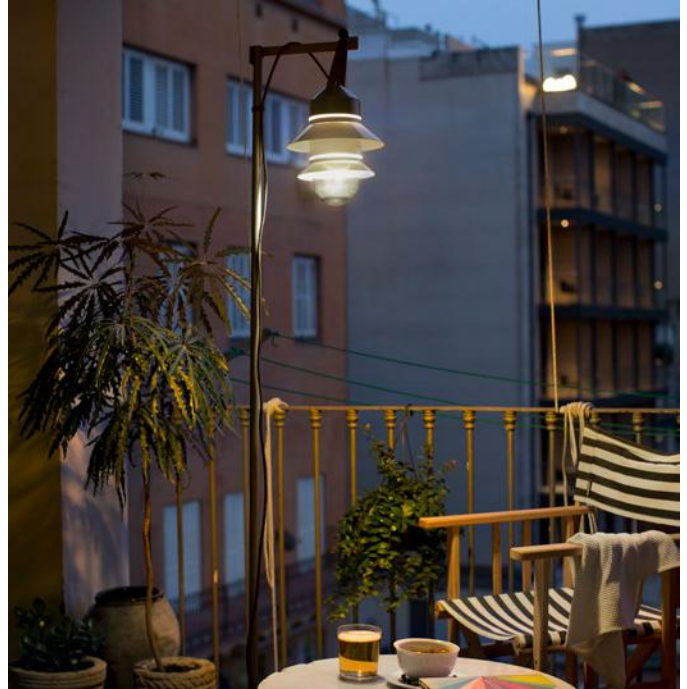

Santorini was created as an outdoor light, inspired by the lamps on fishing vessels. Following its good run, an indoor suspension version is now being released.

This collection remains rich in its nuances and shapes by allowing the user to position the shades, creating different lighting arrangements.