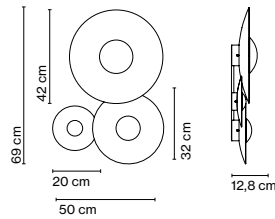

Shades 32	
A662-432	● Oak-White
A662-433	● Wenge-White
A662-434	● Oak-Oak
A662-435	● Wenge-Wenge
A662-436	● Brushed brass-Brushed brass
A662-437	● Black-White
A662-574-36-27K	● Mauve (RAL 010 70 10) NEW
A662-574-37-27K	● Sand (RAL 050 85 10) NEW
A662-574-38-27K	● Stone Grey (RAL 000 65 00) NEW

Shades 42	
A662-438	● Oak-White
A662-439	● Wenge-White
A662-440	● Oak-Oak
A662-441	● Wenge-Wenge
A662-442	● Brushed brass-Brushed brass
A662-443	● Black-White
A662-575-36-27K	● Mauve (RAL 010 70 10) NEW
A662-575-37-27K	● Sand (RAL 050 85 10) NEW
A662-575-38-27K	● Stone Grey (RAL 000 65 00) NEW

Materials	Dimmable: Yes
Canopy: Metal	Integrated dimmer: No
	Dimming protocols: Phase cut (Triac)

Product type: Wall / Ceiling
Light source: LED SMD 700mA 28,5W 2700K CRI90 3243lm
Luminaire: 180 - 295 VAC TRIAC 33,5W 1209lm
Weight: Net 7,8 kg – Gross 10 kg
Package: 23 x 21 x 10 cm – 1 kg Vol – 0,01 m³
          57 x 53 x 17 cm – 3,5 kg Vol – 0,051 m³
          57 x 53 x 17 cm – 3 kg Vol – 0,051 m³
          53 x 53 x 12 cm – 2,5 kg Vol – 0,03 m³
Product notes: Accessory to combine Ginger models 20 C, 32 C, and 42 C for a single junction box.

Canopy color: Black
Wire installation: Hardwired

Dimmable