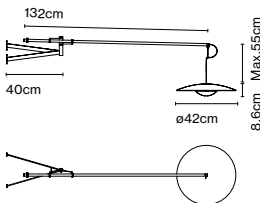

Ginger A XL 42

Code	Finish	Dimmer
Plug-in		
A662-076	● Oak-White	Progressive
A662-077	● Wenge-White	Progressive
Hardwired		
A662-079	● Oak-White	Triac
A662-080	● Wenge-White	Triac
RSC (Recessed canopy)		
A662-132	● Oak-White	Triac
A662-133	● Wenge-White	Triac

Materials
Diffuser: Pressed wood
Dissipater: Aluminium
Structure: Metal
Arm: Carbon fiber

Integrated dimmer: Yes
Dimmer Type: Foot-operated progressive in-line dimmer
Dimming protocols: Phase cut (Triac)

Product type: Wall
Light source: LED SMD 700mA 16,28W 2700K CRI90 1873lm
Luminaire: 85 - 264 VAC 11W 698lm
Weight: Net 3,4 kg – Gross 5,7 kg
Package: 60 x 60 x 22 cm – 5 kg Vol – 0,079 m³
138 x 5 x 5 cm – 0,7 kg Vol – 0,003 m³

LED included