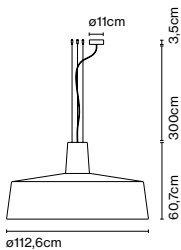

Soho 112 LED

Code	Finish
A631-103	● White
A631-104	● Stone grey
A631-105	● Black

Materials
Shade: Rotary moulded polyethylene
Diffuser: Methacrylate opal

Dimmable: Yes
Integrated dimmer: No
Dimming protocols: DALI / DSI

Product type: Pendant
Light source: LED SMD 400mA 106,8W 2700K CRI80 17100lm
Luminaire: 220 - 240 VAC DALI 2 118,3W 8836lm
Weight: Net 27,6 kg – Gross 32 kg
Package: 116 x 114 x 71 cm – 32 kg Vol – 0,95 m³
Product notes: 3000K available upon request
LED included

Dimmable

CE

ERC

UK
CA