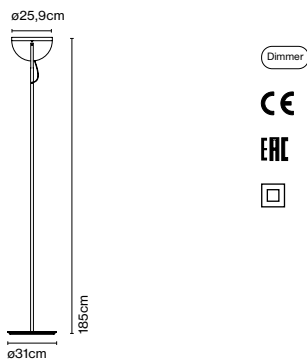

Materials
Structure: Satin nickel or graphite
Base: Steel
Counterweight: Steel
Diffuser: Aluminium

Dimmable: Yes
Integrated dimmer: Yes
Dimming protocols: 3 positions dimmer

Product type: Floor
Light source: LED SMD 24Vdc 4,7W 2700K CRI90 491lm
Luminaire: 85 - 264 VAC 5,94W 416lm
Weight: Net 4,8 kg – Gross 6,8 kg
Package: 165 x 24 x 17 cm – 4,1 kg Vol – 0,067 m³
36 x 36 x 3 cm – 2,7 kg Vol – 0,004 m³
LED included

Dimmable: Yes
Integrated dimmer: Yes
Dimming protocols: Progressive dimmer from 0 to 100

Product type: Floor
Light source: LED SMD 700mA 25,8W 2700K CRI90 3064lm
Luminaire: 220 - 240 VAC 28,9W 2302lm
Weight: Net 7,6 kg – Gross 13,4 kg
Package: 203 x 26 x 33 cm – 4,4 kg Vol – 0,174 m³
36 x 36 x 3 cm – 9 kg Vol – 0,004 m³
LED included