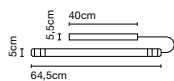

Neón de Luz NL - A 65

Code	Finish	Dimming	Class
A70-510	● Aluminium LED	-	II
A70-509	● Aluminium LED	DALI	II

Materials: Dimmable: Depends on the model
Structure: Polycarbonate with reflectors Integrated dimmer: No
Brackets: Chromed zamac Dimming protocols: DALI
Reactance box: Polycarbonate

Product type: Wall
Light source: LED SMD 450mA 15W 3000K CRI80 2250lm
Luminaire: 220 - 240 VAC 18,94W
220 - 240 VAC DALI 2 18,87W
Weight: Net 1,2 kg – Gross 1,8 kg
Package: 68 x 8 x 8 cm – 0,6 kg Vol – 0,004 m³
58 x 22 x 5 cm – 1,2 kg Vol – 0,006 m³
LED included

Dimmable

CE

ERC

UK
CA

Wire installation: Hardwired
Color cord: Transparent
Canopy color: White