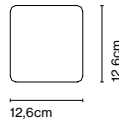

Materials
Structure: Injected aluminium
Lids: Metal, wood, stone-like

Product type: Accessory