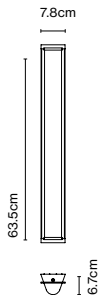

Manhattan LED 63.5

Code A2005-030   Finish ● Chrome

Materials   Dimmable: No
Structure: Aluminium
Diffuser: silk-screened polycarbonate

Product type: Wall
Light source: LED SMD 350mA 15,6W 2700K CRI80 2608lm
Luminaire: 220 - 240 VAC 19,15W
Weight: Net 1,2 kg – Gross 1,4 kg
Package: 67 x 11 x 9 cm – 1,4 kg Vol – 0,01 m³
Product notes: 3000K available upon request
LED included