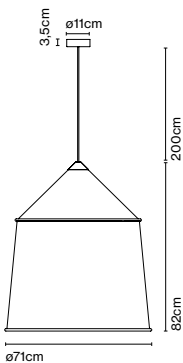

Jaima 71 IP65

Code	Finish
A683-021	● Blue
A683-022	● Beige
A683-023	● Grey
A683-024	● Green

Materials
Shade: Textilene, inner part in white

Dimmable: Yes
Integrated dimmer: No
Dimming protocols: Phase cut (Triac)

Product type: Pendant
Light source: LED COB 230VAC 15W 2700K CRI90 1022lm
Luminaire: 230VAC TRIAC 15W 530lm
Weight: Net 2,8 kg – Gross 7,5 kg
Package: 71 x 71 x 63 cm – 7,5 kg Vol – 0,3 m³
LED included

Dimmable

CE

IP65

UK

ERC