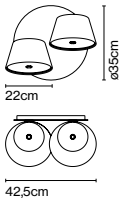

Tam Tam A2

Code
Base
A633-014 35

Finish
● Off-white (RAL 1013)

Shade
A633-011 39 ● Black (RAL 9011)
A633-011 35 ● Off-white (RAL 1013)
A633-011 46 ● Orange (RAL 2000)
A633-011 47 ● Brown Grey (RAL 7013)
A633-011 45 ● Green (RAL 6025)
A633-011 37 ● Sand (RAL 7032)
A633-011 48 ● Blue (RAL 5024)

Materials
Shade: Aluminium
Diffuser: Opalescent methacrylate
Plate: Metal

Product type: Wall
Light source: 2x E14 LED Standard 5W
Weight: Net 1,5 kg – Gross 2,7 kg
Package: 45 x 45 x 13 cm – 1,3 kg Vol – 0,03 m³
(2x) 24 x 24 x 16 cm – 0,7 kg Vol – 0,009 m³

Wire installation: Hardwired