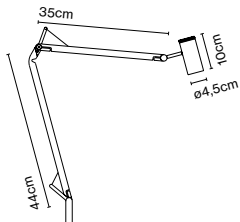

Polo

Code A642-001
Finish ● Black (RAL 9005)

Materials Diffuser: Aluminium Dimmable: No
Body: Aluminium

Product type: Table
Light source: LED SMD 350mA 6,3W 3000K CRI80 532,4lm
Luminaire: 100 - 240 VAC 8,34W 441lm
Weight: Net 0,7 kg – Gross 1,8 kg
Package: 53 x 36 x 11 cm – 1,8 kg Vol – 0,019 m³
Product notes: Reflector with 80° degree aperture
LED included

CE

ERC

Cable length: 2,2 m
Wire installation: Plug-in
Color cord: Black
Switch location: Built-in the shade