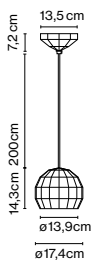

Materials

Shade: Ceramic with the inner part in brilliant white enamel or gold
 Canopy: Ceramic
 Cord: Fabric

Product type: Pendant

Light source: G9 LED 2,2W
 Weight: Net 1,3 kg – Gross 2 kg
 Package: 45 x 25 x 27 cm – 2 kg Vol – 0,03 m³