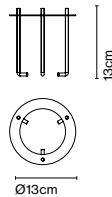

Spare parts

Code	Product	Finish	Spare part
R628-002	Plaff-on! 16 IP65	-	Glass
R628-010	Plaff-on! 33 IP54	-	Glass
R628-011	Plaff-on! 50 IP54	-	Glass