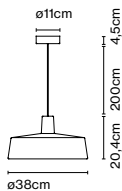

Soho 38 IP44 LED

Code	Finish
A631-220	● White
A631-221	● Stone grey
A631-222	● Black
A631-223	● Sand
A631-224	● Sky blue

Materials
Shade: Rotary moulded polyethylene
Diffuser: Methacrylate opal

Dimmable: Yes
Integrated dimmer: No
Dimming protocols: Phase cut (Triac)

Product type: Pendant
Light source: LED SMD 700mA 13,35W 2700K CRI80 1848lm
Luminaire: 220 - 240 VAC TRIAC 15,94W 1051lm
Weight: Net 2,7 kg – Gross 3,6 kg
Package: 44 x 45 x 25 cm – 3,6 kg Vol – 0,05 m³
LED included