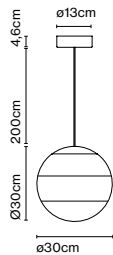

Dipping Light 30

Code	Finish
A691-280	● White
A691-281	● Blue
A691-282	● Green
A691-283	● Amber
A691-284	● Pink

Materials
Diffuser: Brilliant white blown glass globe with layered paint
Cover: Polycarbonate
Canopy: Metal

Dimmable: Yes
Integrated dimmer: No
Dimming protocols: Phase cut (Triac)

Product type: Pendant
Light source: LED SMD 700mA 8,2W 2700K CRI90 913lm
Luminaire: 220 - 240 VAC TRIAC 10,87W 379lm
Weight: Net 2,4 kg – Gross 3,6 kg
Package: 41 x 40 x 41 cm – 3,6 kg Vol – 0,07 m³
LED included

Dimmable

CE

ERC

UK
CA

Cable length: 2 m
Wire installation: Hardwired
Color cord: Black
Canopy color: Black - Entry points: 1