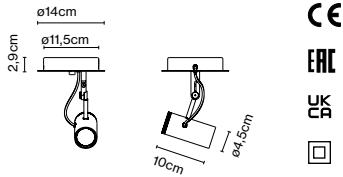

Polo Spot

Code
A642-036
A642-037

Finish
● Black (RAL 9005)
● White (RAL 9001)

Materials
Diffuser: Aluminium
Body: Aluminium

Dimmable: No

Product type: Ceiling
Light source: LED SMD 350mA 6,3W 3000K CRI80 532,4lm
Luminaire: 100 - 240 VAC 8,11W 436lm
Weight: Net 0,6 kg – Gross 0,8 kg
Package: 19 x 19 x 14 cm – 0,8 kg Vol – 0,005 m³
Product notes: Reflector with 36° degree aperture
LED included

Wire installation: Hardwired
Color cord: Black