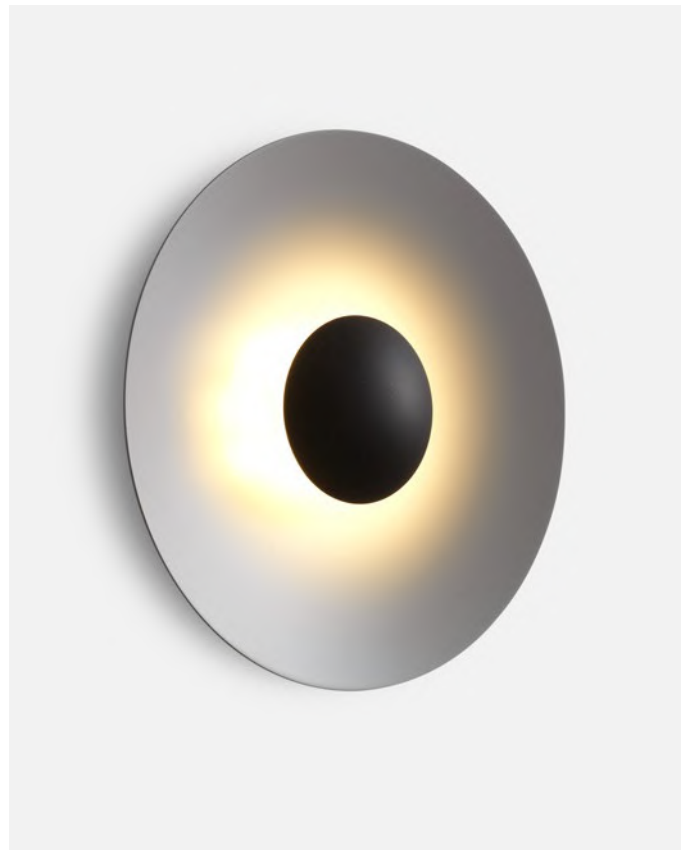

Ginger 32C

Code	Finish
A662-146	● Oak-White
A662-147	● Wenge-White
A662-148	● Oak-Oak
A662-149	● Wenge-Wenge
A662-382	● Brushed brass-Brushed brass
A662-383	● Black-White
A662-570-36-27K	● Mauve (RAL 010 70 10) NEW
A662-570-37-27K	● Sand (RAL 050 85 10) NEW
A662-570-38-27K	● Stone Grey (RAL 000 65 00) NEW

Materials
Diffuser: Pressed wood or brushed aluminium
Dissipater: Aluminium
Canopy: Metal

Dimmable: Yes
Integrated dimmer: No
Dimming protocols: Phase cut (Triac)

Product type: Wall / Ceiling
Light source: LED SMD 700mA 8,2W 2700K CRI90 913lm
Luminaire: 220 - 240 VAC TRIAC 9W 350lm
Weight: Net 1 kg – Gross 2 kg
Package: 43 x 48 x 17 cm – 2 kg Vol – 0,04 m³
LED included

Canopy color: Black
Wire installation: Hardwired

Ginger 42C

Code	Finish
A662-150	● Oak-White
A662-151	● Wenge-White
A662-152	● Oak-Oak
A662-153	● Wenge-Wenge
A662-384	● Brushed brass-Brushed brass
A662-385	● Black-White
A662-571-36-27K	● Mauve (RAL 010 70 10) NEW
A662-571-37-27K	● Sand (RAL 050 85 10) NEW
A662-571-38-27K	● Stone Grey (RAL 000 65 00) NEW

Materials
Diffuser: Pressed wood or brushed aluminium
Dissipater: Aluminium
Canopy: Metal

Dimmable: Yes
Integrated dimmer: No
Dimming protocols: Phase cut (Triac)

Product type: Wall / Ceiling
Light source: LED SMD 700mA 16,28W 2700K CRI90 1873lm
Luminaire: 180 - 295 VAC TRIAC 19,71W 698lm
Weight: Net 1,9 kg – Gross 3,5 kg
Package: 57 x 53 x 17 cm – 3,5 kg Vol – 0,051 m³
LED included

Canopy color: Black
Wire installation: Hardwired