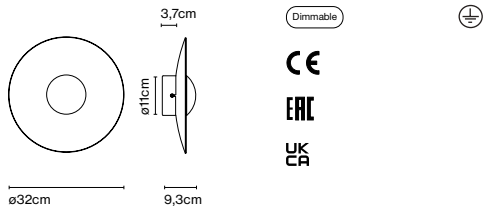

Ginger 32C

Code	Finish
A662-146	● Oak-White
A662-147	● Wenge-White
A662-148	● Oak-Oak
A662-149	● Wenge-Wenge
A662-382	● Brushed brass-Brushed brass
A662-383	● Black-White
A662-570-36-27K	● Mauve (RAL 010 70 10) NEW
A662-570-37-27K	● Sand (RAL 050 85 10) NEW
A662-570-38-27K	● Stone Grey (RAL 000 65 00) NEW

Materials
Diffuser: Pressed wood or brushed aluminium
Dissipater: Aluminium
Canopy: Metal

Dimmable: Yes
Integrated dimmer: No
Dimming protocols: Phase cut (Triac)

Product type: Wall / Ceiling
Light source: LED SMD 700mA 8,2W 2700K CRI90 913lm
Luminaire: 220 - 240 VAC TRIAC 9W 350lm
Weight: Net 1 kg – Gross 2 kg
Package: 43 x 48 x 17 cm – 2 kg Vol – 0,04 m³
LED included

Canopy color: Black
Wire installation: Hardwired