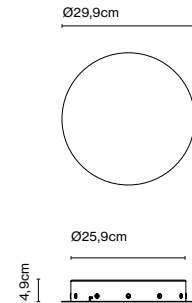

Wire installation: Hardwired
Canopy color: Black - Entry points: 9

Circular Canopy 100W

Code	Finish	Dimming	Class
A693-005	● Black	Triac	II
A693-006	● Black	DALI	II

Materials
Structure: Painted iron

Dimmable: Yes
Integrated dimmer: No
Dimming protocols: Phase cut (Triac)
DALI

Product type: Accessory
Luminaire: 220 - 240 VAC TRIAC 100W (max.)
220 - 240 VAC DALI 100W (max.)

Weight: Net 3,33 kg – Gross 3,8 kg
Package: 42 x 42 x 8 cm - 3,8 kg – VOL - 0,013 m³
Product notes: Canopy for 24V luminaires.