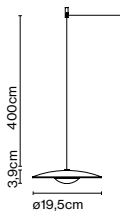

Ginger 20 - 24V

Code	Finish
A662-392	● Oak-White
A662-393	● Wenge-White
A662-394	● Oak-Oak
A662-395	● Wenge-Wenge
A662-344	● Brushed brass-Brushed brass
A662-345	● Brushed brass-White
A662-346	● Black-White

Materials
Diffuser: Pressed wood or brushed aluminium
Dissipater: Aluminium

Dimmable: Yes
Integrated dimmer: No
Dimming protocols: It depends on the purchased power supply.
Phase cut (Triac)
DALI

Product type: Pendant
Light source: LED SMD 24Vdc 5W 2700K CRI90 495lm
Luminaire: (Power supply not included) 161lm
Weight: Net 0,3 kg – Gross 0,5 kg
Package: 23 x 21 x 10 cm – 0,5 kg Vol – 0,01 m³
Product notes: Use with Cluster. 1 pc. hook accessory included
LED included

Dimmable

Cable length: 4 m
Wire installation: Hardwired
Color cord: Black