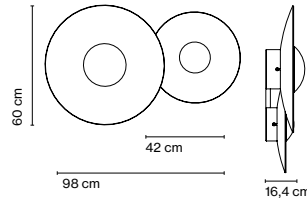

Accessory C2 32/42

Code	Finish
Structure	● Black
A662-422	
Shades 32	
A662-432	● Oak-White
A662-433	● Wenge-White
A662-434	● Oak-Oak
A662-435	● Wenge-Wenge
A662-436	● Brushed brass-Brushed brass
A662-437	● Black-White
A662-574-36-27K	● Mauve (RAL 010 70 10) NEW
A662-574-37-27K	● Sand (RAL 050 85 10) NEW
A662-574-38-27K	● Stone Grey (RAL 000 65 00) NEW

Shades 42	
A662-438	● Oak-White
A662-439	● Wenge-White
A662-440	● Oak-Oak
A662-441	● Wenge-Wenge
A662-442	● Brushed brass-Brushed brass
A662-443	● Black-White
A662-575-36-27K	● Mauve (RAL 010 70 10) NEW
A662-575-37-27K	● Sand (RAL 050 85 10) NEW
A662-575-38-27K	● Stone Grey (RAL 000 65 00) NEW

Materials
Canopy: Metal

Dimmable: Yes
Integrated dimmer: No
Dimming protocols: Phase cut (Triac)

Dimmable

Product type: Wall / Ceiling
Light source: LED SMD 700mA 24,5W 2700K CRI90 2786lm
Luminaire: 180 - 295 VAC TRIAC 29W 1048lm
Weight: Net 7,8 kg – Gross 9 kg
Package: 57 x 53 x 17 cm – 3 kg Vol – 0,051 m³
57 x 53 x 17 cm – 3,5 kg Vol – 0,051 m³
62 x 20 x 9 cm – 2,5 kg Vol – 0,01 m³

Product notes: Accessory to combine Ginger models 32 C and 42 C for a single junction box.

Canopy color: Black
Wire installation: Hardwired

Accessory C2 42/60

Code	Finish
Structure	● Black
A662-423	
Shades 42	
A662-438	● Oak-White
A662-439	● Wenge-White
A662-440	● Oak-Oak
A662-441	● Wenge-Wenge
A662-442	● Brushed brass-Brushed brass
A662-443	● Black-White
A662-575-36-27K	● Mauve (RAL 010 70 10) NEW
A662-575-37-27K	● Sand (RAL 050 85 10) NEW
A662-575-38-27K	● Stone Grey (RAL 000 65 00) NEW