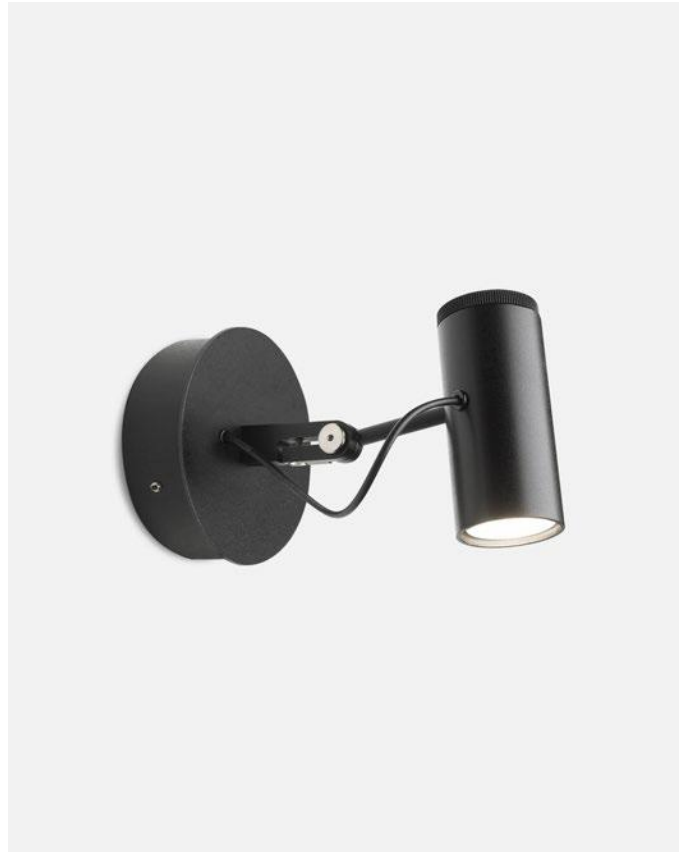

Polo A hardwire

Code	Finish
A642-040	● Black (RAL 9005)
A642-041	● White (RAL 9001)

Materials
Diffuser: Aluminium
Body: Aluminium

Dimmable: No

Product type: Wall
Light source: LED SMD 350mA 6,3W 3000K CRI80 532,4lm
Luminaire: 100 - 240 VAC 8,11W 436lm
Weight: Net 0,6 kg – Gross 0,8 kg
Package: 19 x 19 x 12 cm – 0,8 kg Vol – 0,004 m³
Product notes: Reflector with 80° degree aperture
LED included

Wire installation: Hardwired
Color cord: Black
Switch location: Built-in the shade