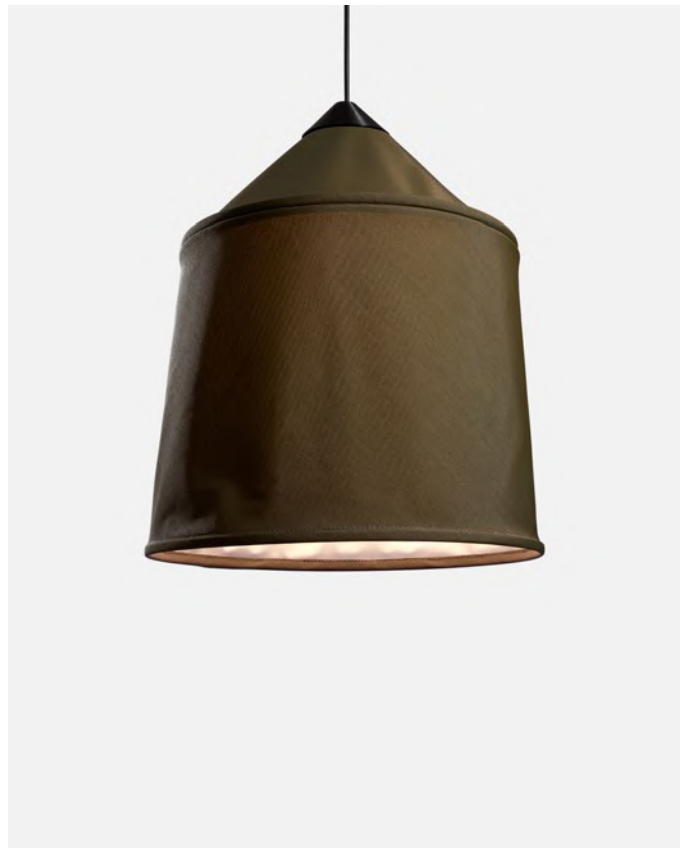

Dimmable

CE

UK

EAC

IP65

Cable length: 2 m
Wire installation: Hardwired
Color cord: Black
Canopy color: Black

Jaima 54 IP65

Code	Finish
A683-017	● Blue
A683-018	● Beige
A683-019	● Grey
A683-020	● Green