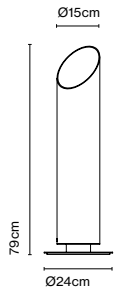

Elipse P79

Code
A707-002-47
A707-002-38

Finish
● Brown (RAL 8019)
● Graphite Grey (RAL 7024)

Materials
Body: Aluminium
Base: Aluminium

Dimmable: Yes
Integrated dimmer: No
Dimmer Casambi IP65 (optional)

Product type: Floor
Light source: LED COB 230VAC 15W 2700K CRI90 1022lm
Luminaire: 230 VAC TRIAC 15W 281lm
Weight: Net 4,2 kg – Gross 6,1 kg
Package: 27,5 x 26 x 21 cm – 2,3 kg Vol – 0,015 m³
Ø17,8 x 88 cm – 3,8 kg Vol – 0,03 m³
LED included

CE
EAC
⊕
IP65

Cable length: 2,5 m
Wire installation: Plug-in
Color cord: Black