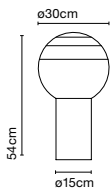

Dipping Light M

Code	Finish
A691-007	White - Brushed Brass
A691-078	White - Graphite
A691-008	Blue - Brushed Brass
A691-079	Blue - Graphite
A691-009	Green - Brushed Brass
A691-080	Green - Graphite
A691-010	Amber - Brushed Brass
A691-081	Amber - Graphite
A691-011	Pink - Brushed Brass
A691-082	Pink - Graphite

Materials
Body: Metal
Diffuser: Brilliant white blown glass globe with layered paint

Dimmable: Yes
Integrated dimmer: Yes
Dimming protocols: Progressive dimmer from 0 to 100

Product type: Table
Light source: LED SMD 700mA 8,6W 2700K CRI90 765lm
Luminaire: 85 - 264 VAC 11,56W 312lm
Weight: Net 3,3 kg – Gross 5,3 kg
Package: 34 x 26 x 26 cm – 2,9 kg Vol – 0,022 m³
41 x 41 x 41 cm – 2,4 kg Vol – 0,068 m³
LED included

Cable length: 1,75 m
Wire installation: Plug-in
Color cord: Black
Switch location: In-line