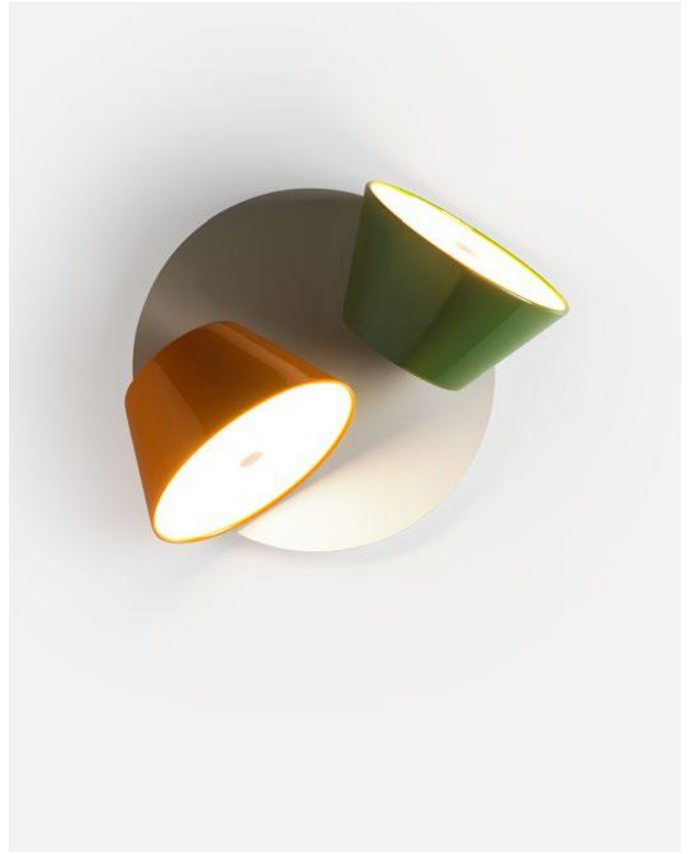

Wire installation: Hardwired

From light to shadow with a single gesture. Theia has two faces: to discover them, simply swivel the fixture around its central axis. It can be pointed towards you for use

as a reading lamp, or towards an object or a wall, creating a subtle, indirect light that immediately warms the atmosphere.