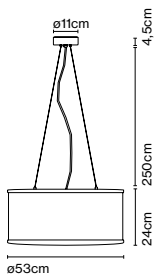

Cala Susp IP65

Code A645-005
Finish ● Brown

Materials
Shade: Polyethylene, Textilene

Product type: Pendant
Light source: 2x E27 LED Standard 8W
Weight: Net 3,5 kg – Gross 7,7 kg
Package: 67 x 66 x 25 cm - 7,7 kg – VOL - 0,1 m³

CE
EAC
UK
IP65

Cable length: 2,5 m
Wire installation: Hardwired
Color cord: Black
Canopy color: White