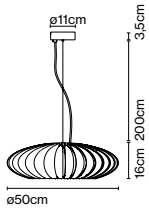

Maranga 50

Code A644-001   Finish ● White (RAL 9003)

Materials
Shade: Polycarbonate, chromed metal cover
Diffuser: Transparent polycarbonate

Product type: Pendant
Light source: 3x E27 LED Standard 8W
Weight: Net 2,6 kg – Gross 4,3 kg
Package: 60 x 60 x 23 cm – 4,3 kg Vol – 0,08 m³

Cable length: 2 m
Wire installation: Hardwired
Color cord: Transparent
Canopy color: White