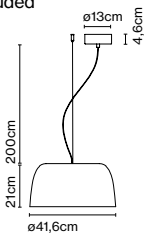

Djembé 42.21

Code	Finish	Dimming	Class
A681-244	White (RAL 1013)	Triac	II
A681-245	Grey (RAL 7022)	Triac	II
A681-246	Red (RAL 3011)	Triac	II
A681-247	Sky Blue (PANTONE 7542C)	Triac	II
A681-248	White (RAL 1013)	DALI	I
A681-249	Grey (RAL 7022)	DALI	I
A681-250	Red (RAL 3011)	DALI	I
A681-251	Sky Blue (PANTONE 7542C)	DALI	I

Materials: Shade: Bi-injected rotary moulded polyethylene (stone texture on the outer part and smooth satin white on the inner part of the fixture)
Diffuser: Aluminium

Dimmable: Yes
Integrated dimmer: No
Dimming protocols: Phase cut (Triac)
DALI

Product type: Pendant
Light source: LED SMD 700mA 16,28W 2700K CRI90 1873lm
Luminaire: 180 - 295 VAC TRIAC 19,71W 955lm
220 - 240 VAC DALI 20,32W 955lm
Weight: Net 3 kg - Gross 4,4 kg
Package: 44 x 44 x 32 cm - 4,4 kg Vol - 0,06 m³
Product notes: 3000K available upon request
LED included