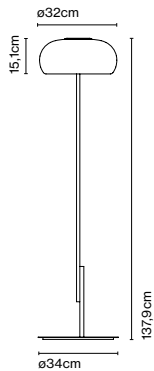

Vetra P

Code	Finish
A689-008	● White
A689-009	● Black

Materials
Base: Iron
Stem: Iron
Shade: Blown glass
Dissipater: Aluminium

Dimmable: Yes
Integrated dimmer: No
3 positions sensor dimmer.

Product type: Floor
Light source: LED SMD 700mA 8,2W 2700K CRI90 913lm
Luminaire: 100 - 240 VAC 10,85W 348lm
Weight: Net 7,9 kg – Gross 10 kg
Package: 43 x 43 x 28 cm – 3 kg Vol – 0,051 m³
140 x 25 x 25 cm – 4 kg Vol – 0,09 m³
36 x 36 x 5 cm – 3 kg Vol – 0,01 m³
LED included

Dimmer

CE

ERC

Cable length: 2 m
Wire installation: Hardwired
Color cord: Black
Switch location: In-line