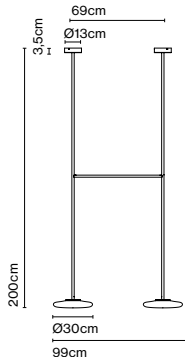

Ihana x2 200

Code	Finish	Dimming	CCT
A709-007-39-27K	● Opal	Triac	22K
A709-008-39-18/30K	● Opal	Triac	DTW 18K-30K

Materials	Dimmable: Yes
Structure: Steel	Integrated dimmer: No
Shade: Opal blown glass	Dimming protocols: Phase cut (Triac)
	Dim to warm from 1800K to 3000K. (Triac)

Product type: Pendant / Ceiling
Light source: LED SMD 700mA 16,4W 2700K CRI90 1826lm
Luminaire: 220 - 240 VAC TRIAC 19,78W 994lm
Light source DTW: LED COB 350mA 12W 1800-3000K CRI90 1272lm
Luminaire DTW: 220 - 240 VAC TRIAC 15,2W
Weight: Net 6,7 kg – Gross 9,7 kg
Package: (2x) 21 x 42 x 42 cm – 3 kg Vol – 0,04 m³
18 x 18 x 225 cm – 6,7 kg Vol – 0,07 m³
Product notes: DALI upon request
LED included

Dimmable

CE

ERC

UK
CA