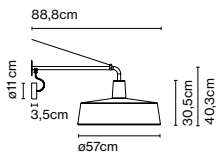

Soho A LED

Code	Finish
A631-154	● White
A631-155	● Stone grey
A631-156	● Black

Materials
Shade: Rotary moulded polyethylene
Diffuser: Methacrylate opal
Structure: Metal with stainless anti-oxidant cataphoresis

Dimmable: Yes
Integrated dimmer: No
Dimming protocols: Phase cut (Triac)

Product type: Wall
Light source: LED SMD 700mA 28,7W 2700K CRI80 3446lm
Luminaire: 180 - 295 VAC TRIAC 32,89W 2086lm
Weight: Net 7,8 kg – Gross 9,7 kg
Package: 60 x 61 x 36 cm – 9,7 kg Vol – 0,13 m³
Product notes: 3000K available upon request
LED included

Dimmable

CE

IP44

EAC

UK
CA

Wire installation: Hardwired
Canopy color: Black