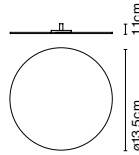

Disk accessory + magnet

Code A680-009   Finish ● Black

Materials
Structure: Metal

Product type: Accessory
Weight: Net 0,12 kg – Gross 0,23 kg
Package: 16 x 9 x 15 cm - 0,23 kg – VOL - 0,002 m³