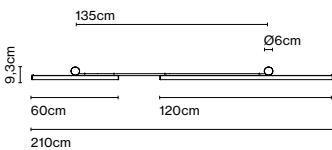

Ambrosia A 210 NEW

Code	Finish	CCT
A704-021-15-22K	● Matt Gold	22K
A704-021-15-27K	● Matt Gold	27K
A704-021-15-30K	● Matt Gold	30K
A704-021-16-22K	● Black	22K
A704-021-16-27K	● Black	27K
A704-021-16-30K	● Black	30K

Materials
Structure: Aluminium
Diffuser: Methacrylate
Canopy: Aluminium / Steel

Dimmable: Yes
Integrated dimmer: No
Dimming protocols: It depends on the purchased power supply.

Product type: Wall
Light source Ambrosia 22K: LED SMD 24Vdc 28,8W 2200K CRI80 3174lm
Luminaire Ambrosia 22K: (Power supply not included) 2802lm

Light source Ambrosia 27K: LED SMD 24Vdc 28,8W 2700K CRI90 3042lm
Luminaire Ambrosia 27K: (Power supply not included) 2812lm

Light source Ambrosia 30K: LED SMD 24Vdc 28,8W 3000K CRI90 3384lm
Luminaire Ambrosia 30K: (Power supply not included) 2865lm

Product notes: 24V remote power supply to be ordered separately.
LED included

Dimmable