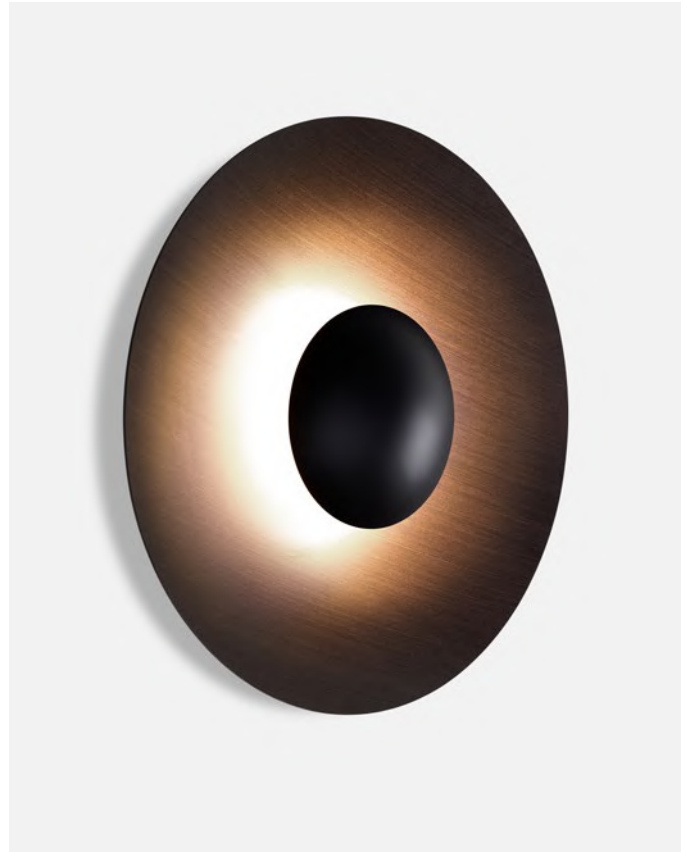

Ginger 32C

Code	Finish
A662-146	● Oak-White
A662-147	● Wenge-White
A662-148	● Oak-Oak
A662-149	● Wenge-Wenge
A662-382	● Brushed brass-Brushed brass
A662-383	● Black-White
A662-570-36-27K	● Mauve (RAL 010 70 10) NEW
A662-570-37-27K	● Sand (RAL 050 85 10) NEW
A662-570-38-27K	● Stone Grey (RAL 000 65 00) NEW

Materials
Diffuser: Pressed wood or brushed aluminium
Dissipater: Aluminium
Canopy: Metal

Dimmable: Yes
Integrated dimmer: No
Dimming protocols: Phase cut (Triac)

Product type: Wall / Ceiling
Light source: LED SMD 700mA 8,2W 2700K CRI90 913lm
Luminaire: 220 - 240 VAC TRIAC 9W 350lm
Weight: Net 1 kg – Gross 2 kg
Package: 43 x 48 x 17 cm – 2 kg Vol – 0,04 m³
LED included

Canopy color: Black
Wire installation: Hardwired

Ginger 42C

Code	Finish
A662-150	● Oak-White
A662-151	● Wenge-White
A662-152	● Oak-Oak
A662-153	● Wenge-Wenge
A662-384	● Brushed brass-Brushed brass
A662-385	● Black-White
A662-571-36-27K	● Mauve (RAL 010 70 10) NEW
A662-571-37-27K	● Sand (RAL 050 85 10) NEW
A662-571-38-27K	● Stone Grey (RAL 000 65 00) NEW

Materials
Diffuser: Pressed wood or brushed aluminium
Dissipater: Aluminium
Canopy: Metal

Dimmable: Yes
Integrated dimmer: No
Dimming protocols: Phase cut (Triac)

Product type: Wall / Ceiling
Light source: LED SMD 700mA 16,28W 2700K CRI90 1873lm
Luminaire: 180 - 295 VAC TRIAC 19,71W 698lm
Weight: Net 1,9 kg – Gross 3,5 kg
Package: 57 x 53 x 17 cm – 3,5 kg Vol – 0,051 m³
LED included

Canopy color: Black
Wire installation: Hardwired