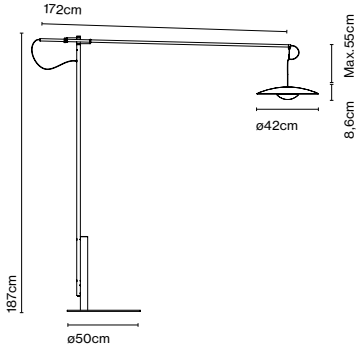

Ginger XL 42

Code A662-070
A662-071

Finish
● Oak-White
● Wenge-White

Materials
Diffuser: Pressed wood
Dissipater: Aluminium
Stem: Metal
Arm: Carbon fiber

Integrated dimmer: Yes
Dimmer Type: Foot-operated progressive in-line dimmer

Product type: Floor
Light source: LED SMD 700mA 16,28W 2700K CRI90 1873lm
Luminaire: 85 - 264 VAC 17W 698lm
Weight: Net 23,8 kg – Gross 27,8 kg
Package: 57 x 53 x 17 cm – 2,8 kg Vol – 0,051 m³
191 x 20 x 11 cm – 10 kg Vol – 0,04 m³
63 x 63 x 4 cm – 15 kg Vol – 0,02 m³

LED included

Dimmer

CE

ERC