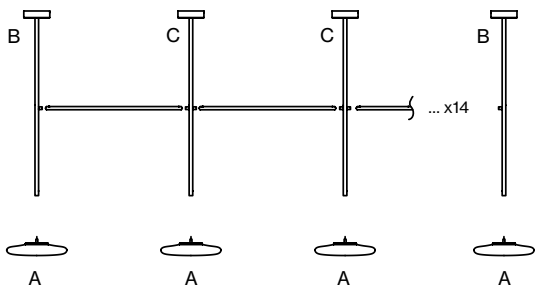

Product notes: Take into account the overall height of the setup. 1 horizontal tube included. Maximum 1 unit.

Code	Description	Dimming
Central tube (C)		
A709-055-39	● Central 80cm	Triac
A709-023-39	● Central 100cm	Triac
A709-025-39	● Central 150cm	Triac
A709-027-39	● Central 200cm	Triac
A709-053-39	● Central 80cm	Triac - DTW
A709-029-39	● Central 100cm	Triac - DTW
A709-031-39	● Central 150cm	Triac - DTW
A709-033-39	● Central 200cm	Triac - DTW

Product notes: Take into account the overall height of the setup. 1 horizontal tube included. Maximum 12 unit.