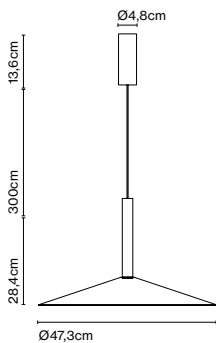

Milana 47

Code	Finish
A699-005	● Off-white (RAL 1013)
A699-006	● Black (RAL 9005)
A699-019	● Red (RAL 3013)
A699-038	● Beige (RAL 1001)
A699-039	● Grey (RAL 7038)

Materials
Shade: Aluminium
Diffuser: Polycarbonate

Dimmable: Yes
Integrated dimmer: No
Dimming protocols: Phase cut (Triac)

Product type: Pendant
Light source: LED SMD 700mA 8,6W 2700K CRI90 372lm
Luminaire: 220 - 240 VAC TRIAC 8,72W 340lm
Weight: Net 1,3 kg – Gross 2,3 kg
Package: 22,5 x 7 x 4 cm – 0,3 kg Vol – 0,0006 m³
20 x 12 x 8 cm – 0,4 kg Vol – 0,0006 m³
52,5 x 52,5 x 10 cm – 1,56 kg Vol – 0,028 m³
Product notes: DALI upon request