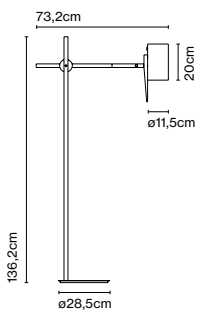

Scantling P73

Code
A626-001   Finish
A626-018   ● White (RAL 9001)
                    ● Black (RAL 9005)

Materials
Stem: Iron
Base: Iron
Arm: Oak
Shade: Aluminium

Product type: Floor
Light source: E27 LED Reflector 8W
Weight: Net 7,5 kg – Gross 10,7 kg
Package: 139 x 46 x 17 cm – 10,7 kg Vol – 0,11 m³

Cable length: 2 m
Wire installation: Plug-in
Color cord: Black fabric electrical cord
Switch location: Shade