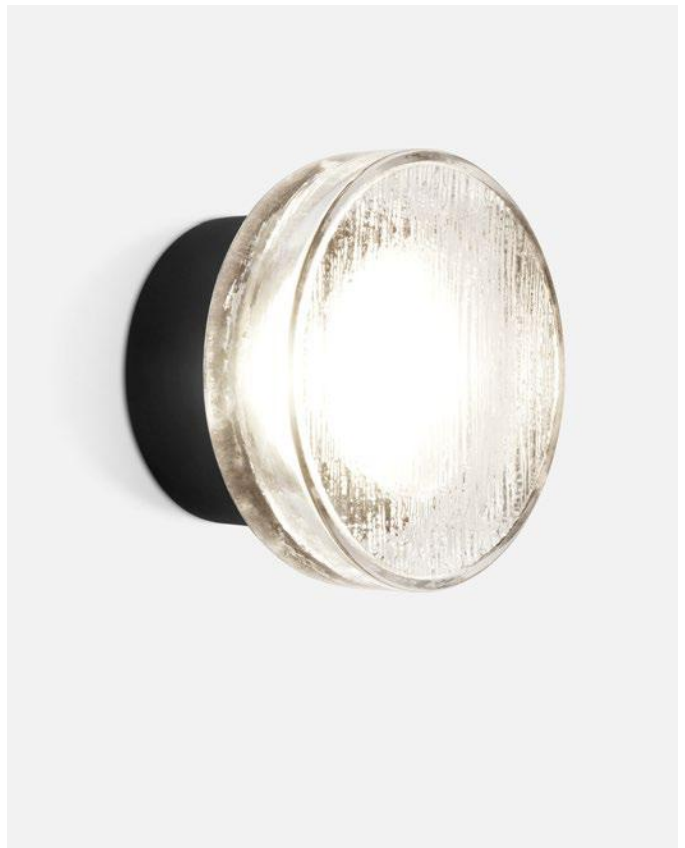

Roc IP65

Code A701-001   Finish ● Black

Materials   Dimmable: Yes
Structure: Aluminium   Integrated dimmer: No
Shade: Pressed glass   Dimming protocols: Phase cut (Triac)

Product type: Wall
Light source: LED COB 230 VAC 8W 2700K CRI90 571lm
Luminaire: 230 VAC TRIAC 8,47W 250lm
Weight: Net 1,4 kg – Gross 1,7 kg
Package: 21 x 34 x 8 cm – 1,7 kg Vol – 0,005 m³
LED included

Dimmable

IP65

CE

ERC

UK

±

Wire installation: Hardwired