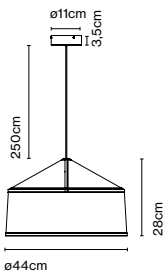

Materials
Shade: Bi-injected rotary moulded polyethylene

Product type: Pendant
Light source: E27 Globe (Ø95) 12W
Weight: Net 3 kg – Gross 3,9 kg
Package: 52 x 52 x 37 cm – 3,9 kg Vol – 0,1 m³

Cable length: 2,5 m
Wire installation: Hardwired
Color cord: Black
Canopy color: Black