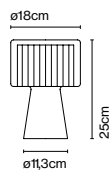

Mercer mini

Code A89-008
A89-072

Finish
● Natural cotton ribbon
● Pearl white

Materials
Shade: Textile
Structure: Blown glass
Diffuser: Opal disc

Product type: Table
Light source: G9 LED 3,5W
Weight: Net 1,6 kg - Gross 2,4 kg
Package: 38 x 28 x 30 cm - 2,4 kg Vol - 0,03 m³

Cable length: 1,5 m
Wire installation: Plug-in
Color cord: Black
Switch location: In-line