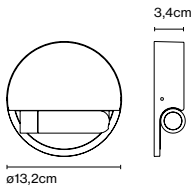

Ledtube R right

Code	Finish
A622-101	● Aluminium
A622-107	● Bronze
A622-109	● Matt white (RAL 9010)
A622-111	● Matt black (RAL 9005)

Materials: Dimmable: No
Structure: Injected aluminium
Frontal: Transparent polycarbonate

Product type: Wall
Light source: LED SMD 700mA 2,1W 2700K CRI80 226,5lm
Luminaire: 100 - 240 VAC 4,25W 131lm
Weight: Net 0,8 kg – Gross 0,9 kg
Package: 16 x 15 x 9 cm – 0,9 kg Vol – 0,002 m³
Product notes: Incorporated press button to switch on or off when opening or closing the wall lamp. Honeycomb grill to avoid glare.
LED included