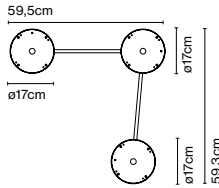

Accessory C3 Djembé 42

Code A681-018
Finish ● Black (RAL 9005)

Materials
Structure: Painted iron

Product type: Accessory
Weight: Net 1,6 kg – Gross 2 kg
Package: 64 x 40 x 9 cm - 2 kg – VOL - 0,02 m³
Product notes: Accessory to combine 3 Djembé 42 models for a single junction box.