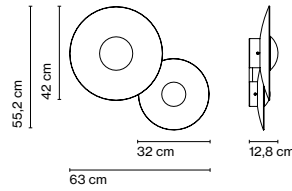

Accessory C2 32/42

Code	Finish
Structure	● Black
A662-422	
Shades 32	
A662-432	● Oak-White
A662-433	● Wenge-White
A662-434	● Oak-Oak
A662-435	● Wenge-Wenge
A662-436	● Brushed brass-Brushed brass
A662-437	● Black-White
A662-574-36-27K	● Mauve (RAL 010 70 10) NEW
A662-574-37-27K	● Sand (RAL 050 85 10) NEW
A662-574-38-27K	● Stone Grey (RAL 000 65 00) NEW

Shades 42	
A662-438	● Oak-White
A662-439	● Wenge-White
A662-440	● Oak-Oak
A662-441	● Wenge-Wenge
A662-442	● Brushed brass-Brushed brass
A662-443	● Black-White
A662-575-36-27K	● Mauve (RAL 010 70 10) NEW
A662-575-37-27K	● Sand (RAL 050 85 10) NEW
A662-575-38-27K	● Stone Grey (RAL 000 65 00) NEW

Materials
Canopy: Metal

Dimmable: Yes
Integrated dimmer: No
Dimming protocols: Phase cut (Triac)

Dimmable