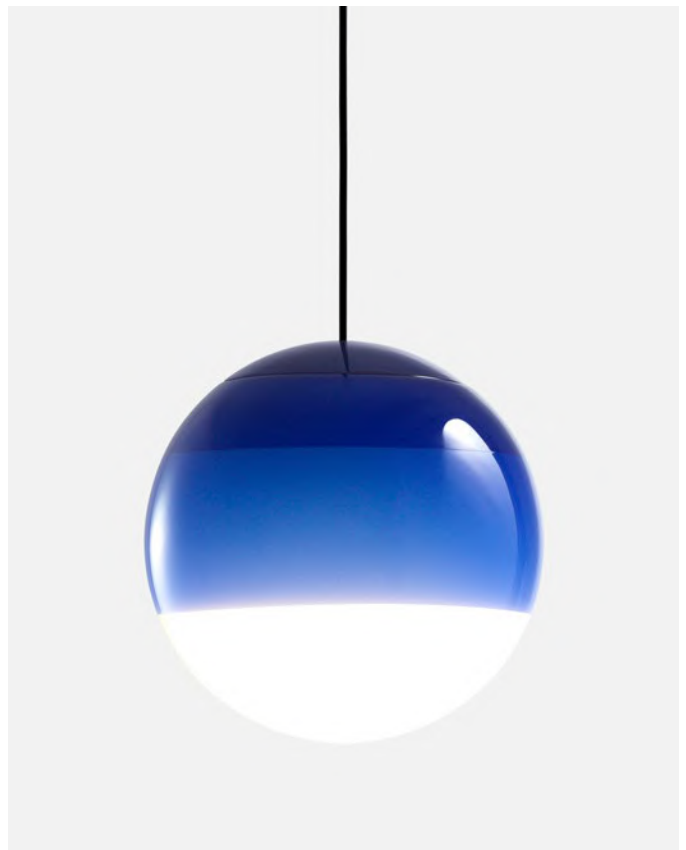

Dipping Light 30 - 24V

Code	Finish
A691-290	● White
A691-291	● Blue
A691-292	● Green
A691-293	● Amber
A691-294	● Pink

Materials
Diffuser: Brilliant white blown glass globe with layered paint
Cover: Polycarbonate

Dimmable: Yes
Integrated dimmer: No
Dimming protocols: It depends on the purchased power supply.
Phase cut (Triac)
DALI

Product type: Pendant
Light source: LED SMD 24Vdc 11,5W 2700K CRI90 1024lm
Luminaire: (Power supply not included) 379lm
Weight: Net 2 kg – Gross 3,3 kg
Package: 41 x 40 x 41 cm – 3,3 kg Vol – 0,07 m³
Product notes: Use with Cluster. 1 pc. hook accessory included
LED included

Dimmable

CE

ERC

UK
CA

Cable length: 4 m
Wire installation: Hardwired
Color cord: Black