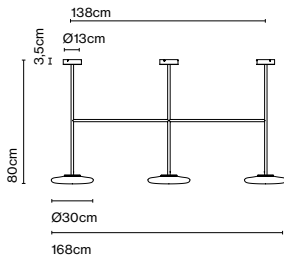

Ihana x3 80 NEW

Code	Finish	Dimming	CCT
A709-056-39-27K	● Opal	Triac	22K
A709-013-39-18/30K	● Opal	Triac	DTW 18K-30K

Materials	Dimmable: Yes
Structure: Steel	Integrated dimmer: No
Shade: Opal blown glass	Dimming protocols: Phase cut (Triac)
	Dim to warm from 1800K to 3000K. (Triac)

Product type: Pendant / Ceiling
Light source: LED SMD 700mA 24,6W 2700K CRI90 2739lm
Luminaire: 220 - 240 VAC TRIAC 29,67W 1491lm
Light source DTW: LED COB 350mA 18W 1800-3000K CRI90 1908lm
Luminaire DTW: 220 - 240 VAC TRIAC 22,8W
Weight: Net 6,8 kg – Gross 9,5 kg
Package: (3x) 21 x 42 x 42 cm – 3 kg Vol – 0,04 m³
24 x 14 x 114 cm – 3,7 kg Vol – 0,04 m³
24 x 14 x 114 cm – 2,8 kg Vol – 0,04 m³
Product notes: DALI upon request
LED included

Dimmable

CE

ERC

UK
CA