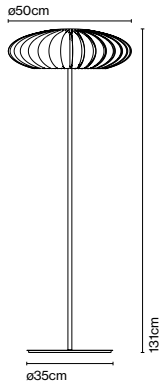

Maranga P130

Code A644-017   Finish ● White (RAL 9003)

Materials
Shade: Polycarbonate, chromed metal cover
Diffuser: Transparent polycarbonate
Base: Metal
Stem: Metal

Product type: Floor
Light source: 3x E27 LED Standard 8W
Weight: Net 8,8 kg – Gross 12,5 kg
Package: 59 x 59 x 20 cm – 4 kg Vol – 0,069 m³
9 x 6 x 130 cm – 1,5 kg Vol – 0,007 m³
42 x 42 x 3 cm – 7 kg Vol – 0,005 m³

Cable length: 2 m
Wire installation: Plug-in
Color cord: White
Switch location: In-line