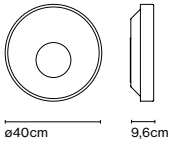

Sun 40

Code	Finish	Dimming	Class
A671-006	● Graphite	Triac	II
A671-008	● Graphite	DALI	I

Materials
Diffuser: Thermoformed opal methacrylate, with another diffuser in opal blown glass placed off-centre.
Structure: Iron

Dimmable: Yes
Integrated dimmer: No
Dimming protocols: Phase cut (Triac)
DALI

Product type: Ceiling / Wall
Light source: LED SMD 700mA 21,3W 2700K CRI80 2765lm
Luminaire: 180 - 295 VAC TRIAC 25,5W 1830lm
220 - 240 VAC DALI 21,26W 1830lm
Weight: Net 3,5 kg – Gross 5,7 kg
Package: 49 x 49 x 23 cm – 5,7 kg Vol – 0,055 m³
LED included

Dimmable

Wire installation: Hardwired