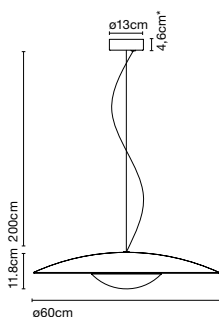

Ginger 60

Code	Finish	Dimming	Class
A662-056	● Oak-White	Triac	II
A662-057	● Wenge-White	Triac	II
A662-058	● Oak-White	DALI	I
A662-059	● Wenge-White	DALI	I
A662-060	● Oak-White	1-10V	I
A662-061	● Wenge-White	1-10V	I
A662-368	● Brushed brass-Brushed brass	Triac	II
A662-369	● Brushed brass-White	Triac	II
A662-370	● Black-White	Triac	II
A662-372	● Brushed brass-Brushed brass	DALI	I
A662-373	● Brushed brass-White	DALI	I
A662-374	● Black-White	DALI	I

Materials
Diffuser: Pressed wood or brushed aluminium
Dissipater: Aluminium

Dimmable: Yes
Integrated dimmer: No
Dimming protocols: Phase cut (Triac)
DALI
1-10V

Product type: Pendant

Light source: LED SMD 700mA 22,4W 2700K CRI90 2933lm

Luminaire: 180 - 295 VAC TRIAC 26,09W 1165lm

220 - 240 VAC DALI 26,37W 1165lm

220 - 240 VAC 1-10V 27,15W 1165lm

Weight: Net 3,5 kg – Gross 6,2 kg

Package: 67 x 67 x 24 cm – 6,2 kg Vol – 0,1 m³

LED included

Dimmable

CE

ERC

UK
CA