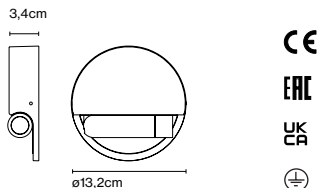

Ledtube R left

Code	Finish
A622-113	● Aluminium
A622-119	● Bronze
A622-121	● Matt white (RAL 9010)
A622-123	● Matt black (RAL 9005)

Materials
Structure: Injected aluminium
Frontal: Transparent polycarbonate

Dimmable: No

Product type: Wall
Light source: LED SMD 700mA 2,1W 2700K CRI80 226,5lm
Luminaire: 100 - 240 VAC 4,25W 131lm
Weight: Net 0,8 kg – Gross 0,9 kg
Package: 16 x 15 x 9 cm – 0,9 kg Vol – 0,002 m³
Product notes: Incorporated press button to switch on or off when opening or closing the wall lamp. Honeycomb grill to avoid glare.
LED included

Wire installation: Hardwired