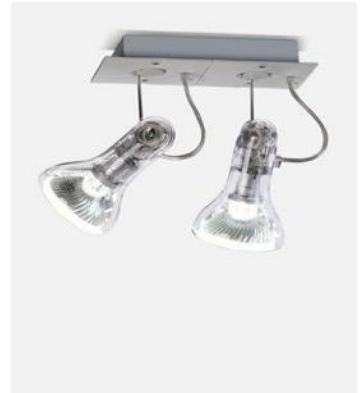

Base Atlas 2

Code A34-026   Finish
○ White

Materials
Structure: White Polyamide

Product type: Accessory
Weight: Net 0,45 kg – Gross 0,66 kg
Package: 50 x 17 x 7 cm - 0,66 kg – VOL - 0,006 m³

Canopy color: White