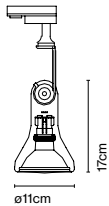

Atlas Ad.

Code A34-002
Finish
○ Translucent

Materials
Shade: Polycarbonate
Adaptor: White Polycarbonate
Structure: Stainless steel

Product type: Ceiling
Light source: E27 LED PAR30 10W 40° 3000K
Weight: Net 0,25 kg – Gross 0,5 kg
Package: 18 x 21 x 24 cm - 0,5 kg – VOL - 0,008 m³

CE

ERC

UK

0,6m