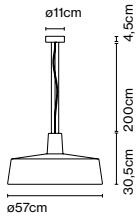

Soho 57 LED

Code	Finish
A631-100	● White
A631-101	● Stone grey
A631-102	● Black

Materials
Shade: Rotary moulded polyethylene
Diffuser: Methacrylate opal

Dimmable: Yes
Integrated dimmer: No
Dimming protocols: DALI / DSI

Product type: Pendant
Light source: LED SMD 700mA 28,7W 2700K CRI80 3446lm
Luminaire: 220 - 240 VAC DALI 33,5W 2086lm
Weight: Net 7 kg – Gross 8,5 kg
Package: 60 x 60 x 36 cm – 8,5 kg Vol – 0,13 m³
Product notes: 3000K available upon request
LED included

Dimmable

CE

ERC

UK
CA