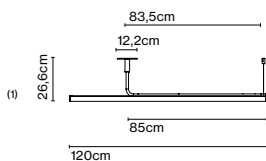

Ambrosia 120

Code	Finish	CCT
A704-001-15-22K	● Matt Gold	22K
A704-001-15-27K	● Matt Gold	27K
A704-001-15-30K	● Matt Gold	30K
A704-001-16-22K	● Black	22K
A704-001-16-27K	● Black	27K
A704-001-16-30K	● Black	30K

Materials: Aluminium
Structure: Aluminium
Diffuser: Methacrylate
Canopy: Aluminium / Steel

Dimmable: Yes
Integrated dimmer: No
Dimming protocols: It depends on the purchased power supply.

Product type: Pendant / Ceiling

Light source Ambrosia 22K: LED SMD 24Vdc 19,2W 2200K CRI80 2116lm
Luminaire Ambrosia 22K: (Power supply not included) 1885lm

Light source Ambrosia 27K: LED SMD 24Vdc 19,2W 2700K CRI90 2028lm
Luminaire Ambrosia 27K: (Power supply not included) 1891lm

Light source Ambrosia 30K: LED SMD 24Vdc 19,2W 3000K CRI90 2256lm
Luminaire Ambrosia 30K: (Power supply not included) 1927lm

Weight: Net 2,4 kg – Gross 3 kg

Package: 29 x 10 x 135 cm - 2 kg - VOL - 0,04 m³
8 x 8 x 128 cm - 1 kg - VOL - 0,01 m³

Product notes: 24V remote power supply to be ordered separately.
LED included

Dimmable

(1) The height can be increased by means of the 40 or 60 cm poles (max. 3 units.) They can be combined.

Wire installation: Hardwired / Recessed