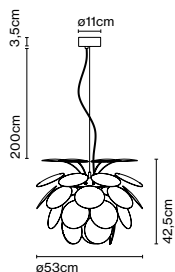

Discocó 53

Code	Finish
A620-001	● White (RAL 9003)
A620-099	● Matte Grey (RAL 7037)
A620-114	● Matte Beige (RAL 1001)
A620-044	● Black - Gold (RAL 9004 - Gold)
A620-003	● White (Susp. Wire 5m)

Materials
Discs: ABS
Sphere: Chromed metal
Canopy: Metal

Product type: Pendant
Light source: E27 LED Globe (ø120) 14W
Weight: Net 2,8 kg – Gross 4,7 kg
Package: 108 x 26 x 27 cm - 4,7 kg – VOL - 0,08 m³