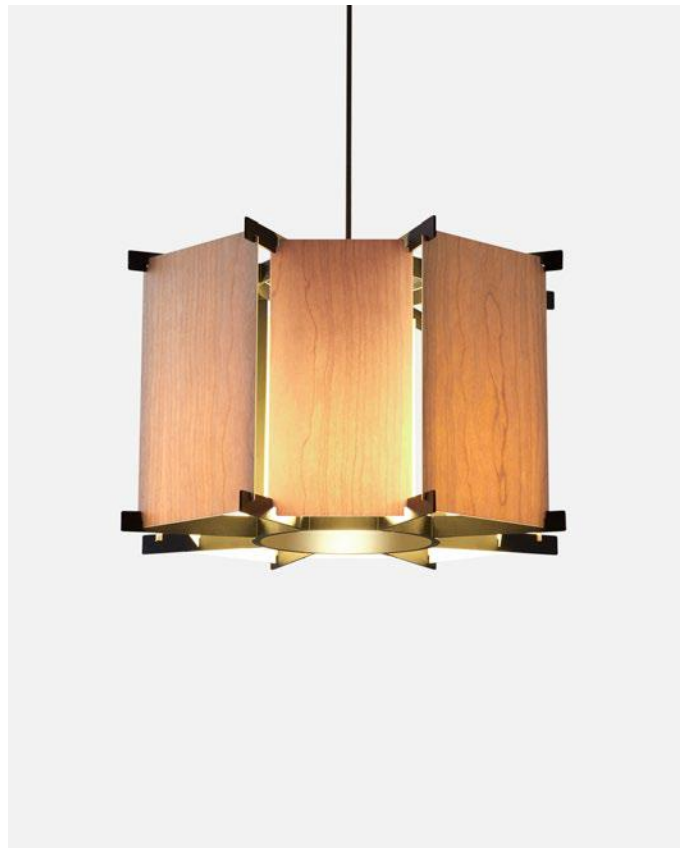

Product type: Pendant

Light source: E27 LED STANDARD 8W 2700K
Weight: Net 1,9 kg – Gross 2,3 kg
Package: 45 x 48 x 9 cm – 2,3 kg Vol – 0,02 m³

CE

ERC

UK

□

Cable length: 2 m
Wire installation: Hardwired
Color cord: Black
Canopy color: Black