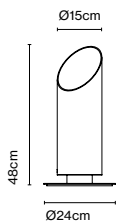

Elipse P48

Code
A707-001-47
A707-001-38

Finish
● Brown (RAL 8019)
● Graphite Grey (RAL 7024)

Materials
Body: Aluminium
Base: Aluminium

Dimmable: Yes
Integrated dimmer: No
Dimmer Casambi IP65 (optional)

Product type: Floor
Light source: LED COB 230VAC 15W 2700K CRI90 1022lm
Luminaire: 230VAC TRIAC 15W 515lm
Weight: Net 3,3 kg – Gross 4,3 kg
Package: 27,5 x 26 x 21 cm – 2,3 kg Vol – 0,015 m³
Ø17,8 x 58 cm – 2 kg Vol – 0,017 m³

LED included

CE

ERL

IP65

Cable length: 2,5 m
Wire installation: Plug-in
Color cord: Black