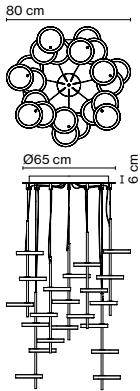

Nenúfar Pre-set 7A

Code	Finish	Dimming	Class
A647-125	● Black	-	I
A647-127	● Black	DALI	I
A647-129	● Black	1-10V	I

Materials
Stem: Metal
Shade: Polycarbonate
Diffuser: Methacrylate

Dimmable: Yes
Integrated dimmer: No
Dimming protocols: DALI
1-10V

Product type: Pendant
Light source: LED SMD 24Vdc 27W (x7) 2700K CRI90 3150lm (x7)
Luminaire: 180 - 264 VAC 188W 611lm (x7)
180 - 264 VAC 188W 611lm (x7)
220 - 240 VAC 0-10V 184W 611lm (x7)
Weight: Net 16,8 kg – Gross 18,5 kg
Package: 70 x 70 x 20 cm – 15,5 kg Vol – 0,098 m³
(7x) 69 x 34 x 32 cm – 3 kg Vol – 0,075 m³
Product notes: 3000K available upon request
LED included