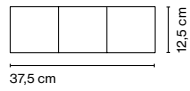

Product type: Accessory
Weight: Net 0,45 kg – Gross 0,66 kg
Package: 50 x 17 x 7 cm - 0,66 kg – VOL - 0,006 m³

Canopy color: White

Base Atlas 3

Code A34-027 Finish
○ White

Materials
Structure: White Polyamide