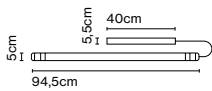

Neón de Luz NL - A 95

Code	Finish	Dimming	Class
A70-500	● Aluminium LED	-	II
A70-508	● Aluminium LED	DALI	II

Materials
Structure: Polycarbonate with reflectors
Brackets: Chromed zamac
Reactance box: Polycarbonate

Dimmable: Depends on the model
Integrated dimmer: No
Dimming protocols: DALI

Product type: Wall
Light source: LED SMD 450mA 27,6W 3000K CRI80 3710lm
Luminaire: 220 - 240 VAC 30,13W 2200lm
220 - 240 VAC DALI 18,94W 2200lm
Weight: Net 1,4 kg – Gross 2,26 kg
Package: 100 x 8 x 8 cm – 1,16 kg Vol – 0,006 m³
58 x 22 x 5 cm – 1,2 kg Vol – 0,006 m³
LED included

Dimmable ☐

CE

EAC

UK
CA

Wire installation: Hardwired
Color cord: Transparent
Canopy color: White