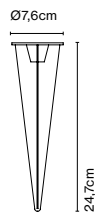

Finish
● Stainless steel

Materials
Structure: Stainless steel 316 L

Product type: Accessory
Weight: Net 0,3 kg – Gross 0,4 kg
Package: 14 x 14 x 28 cm - 0,4 kg – VOL - 0,006 m³

Ground fixation plate

Code A662-556
 Finish ● Stainless steel