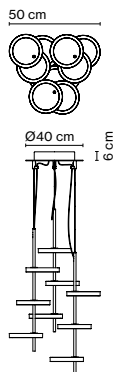

Nenúfar Pre-set 3A

Code	Finish	Dimming	Class
A647-101	● Black	-	I
A647-103	● Black	DALI	I
A647-105	● Black	1-10V	I

Materials
Stem: Metal
Shade: Polycarbonate
Diffuser: Methacrylate

Dimmable: Yes
Integrated dimmer: No
Dimming protocols: DALI
1-10V

Product type: Pendant
Light source: LED SMD 24Vdc 27W (x3) 2700K CRI90 3150lm (x3)
Luminaire: 90 - 264 VAC 80W 611lm (x3)
220 - 240 VAC DALI 76W 611lm (x3)
220 - 240 VAC 0-10V 79W 611lm (x3)
Weight: Net 5,1 kg – Gross 7,5 kg
Package: 44 x 44 x 13 cm – 4,5 kg Vol – 0,025 m³
(3x) 69 x 34 x 32 cm – 3 kg Vol – 0,075 m³
Product notes: 3000K available upon request
LED included