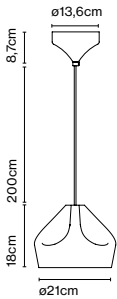

Pleat Box 24 LED

Code	Finish
A636-210	● White - White
A636-211	● White - Gold
A636-212	● Grey - White
A636-213	● Grey - Gold
A636-214	● Terracotta - White
A636-215	● Terracotta - Gold
A636-216	● Black - White
A636-217	● Black - Gold

Materials
Shade: Ceramic with the inner part in brilliant white enamel or gold
Canopy: Ceramic
Cord: Fabric

Dimmable: Yes
Integrated dimmer: No
Dimming protocols: Phase cut (Triac)

Product type: Pendant
Light source: LED SMD 700mA 8,2W 2700K CRI90 913lm
Luminaire: 220 - 240 VAC TRIAC 9,89W 113lm
Weight: Net 1,9 kg – Gross 2,5 kg
Package: 36 x 36 x 30 cm – 2,5 kg Vol – 0,04 m³
LED included