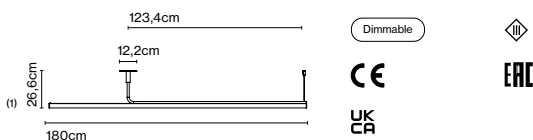

Ambrosia 180

Code	Finish	CCT
A704-002-15-22K	● Matt Gold	22K
A704-002-15-27K	● Matt Gold	27K
A704-002-15-30K	● Matt Gold	30K
A704-002-16-22K	● Black	22K
A704-002-16-27K	● Black	27K
A704-002-16-30K	● Black	30K

Materials
Structure: Aluminium
Diffuser: Methacrylate
Canopy: Aluminium / Steel

Dimmable: Yes
Integrated dimmer: No
Dimming protocols: It depends on the purchased power supply.

Product type: Pendant / Ceiling

Light source Ambrosia 22K: LED SMD 24Vdc 28,8W 2200K CRI80 3174lm
Luminaire Ambrosia 22K: (Power supply not included) 2823lm

Light source Ambrosia 27K: LED SMD 24Vdc 28,8W 2700K CRI90 3042lm
Luminaire Ambrosia 27K: (Power supply not included) 2833lm

Light source Ambrosia 30K: LED SMD 24Vdc 28,8W 3000K CRI90 3384lm
Luminaire Ambrosia 30K: (Power supply not included) 2886lm

Weight: 3,1 kg – Gross 3,6 kg

Package: 29 x 10 x 135 cm - 2 kg – VOL - 0,04 m³

8 x 8 x 188 cm - 1,6 kg – VOL - 0,01 m³

Product notes: 24V remote power supply to be ordered separately.
LED included