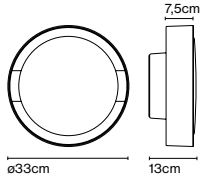

Code A628-053 Finish ● Black

Materials
Structure: Aluminium
Shade: Opal blown glass

Product type: Wall / Ceiling
Light source: 2x E27 LED Standard 8W
Weight: Net 4,1 kg – Gross 4,5 kg
Package: 40 x 40 x 21 cm – 4,5 kg Vol – 0,03 m³