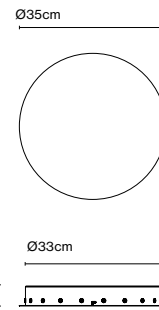

Circular Canopy 100W

Code	Finish	Dimming	Class
A693-005	● Black	Triac	III
A693-006	● Black	DALI	II

Materials
Structure: Painted iron

Product type: Accessory
Luminaire: 220 - 240 VAC TRIAC 100W (max.)
Luminaire: 220 - 240 VAC DALI 100W (max.)
Weight: Net 3,3 kg – Gross 3,8 kg
Package: 42 x 42 x 8 cm - 3,8 kg – VOL - 0,013 m³
Product notes: Canopy for 24V luminaires.

Dimmable: Yes
Integrated dimmer: No
Dimming protocols: Phase cut (Triac)
DALI