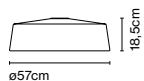

Soho C 57 LED

Code	Finish
A631-106	● White
A631-107	● Stone grey
A631-108	● Black

Materials
Shade: Rotary moulded polyethylene
Diffuser: Methacrylate opal

Dimmable: Yes
Integrated dimmer: No
Dimming protocols: DALI / DSI

Product type: Ceiling
Light source: LED SMD 700mA 28,7W 2700K CRI80 3446lm
Luminaire: 220 - 240 VAC DALI 33,5W 2086lm
Weight: Net 6,3 kg – Gross 7,7 kg
Package: 60 x 60 x 21 cm – 7,7 kg Vol – 0,08 m³
Product notes: 3000K available upon request
LED included

Dimmable

CE

ERC

UK
CA

Wire installation: Hardwired