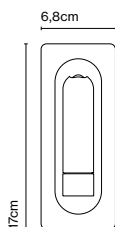

Materials: Dimmable: No
Structure: Injected aluminium
Frontal: Transparent polycarbonate

Product type: Wall
Light source: LED SMD 700mA 2,1W 2700K CRI80 226,5lm
Luminaire: 100 - 240 VAC 4,25W 131lm
Weight: Net 0,65 kg – Gross 0,8 kg
Package: 20 x 12 x 8 cm – 0,8 kg Vol – 0,002 m³
Product notes: Incorporated press button to switch on or off when opening or closing the wall lamp. Honeycomb grill to avoid glare.
LED included