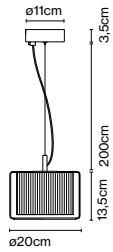

Cable length: 2 m
Wire installation: Hardwired
Color cord: Black
Canopy color: White

Mercer 30

Code	Finish
A89-029	● Natural cotton ribbon
A89-074	● Pearl white

Materials
Shade: Textile
Structure: Blown glass