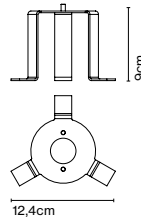

Ground fixation plate

Code A662-556
Finish ● Stainless steel

Materials
Structure: Stainless steel 316 L

Product type: Accessory
Weight: Net 0,3 kg – Gross 0,4 kg
Package: 15 x 15 x 13 cm - 0,4 kg – VOL - 0,003 m³