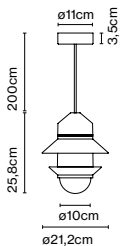

Santorini IP20

Code A654-050
Finish ● Light green (PANTONE 5517U)
A654-051 ● Sand (RAL 1001)
A654-052 ● Off-white (RAL 1013)
A654-053 ● Pale pink (PANTONE 939C)

Materials
Structure: Polycarbonate
Shade: Blown pressed glass

Product type: Pendant
Light source: E27 LED Standard 8W
Weight: Net 1,3 kg – Gross 2 kg
Package: 41 x 25 x 24 cm – 2 kg Vol – 0,025 m³