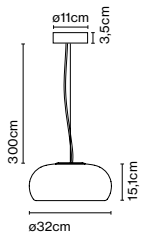

Vetra 32

Code   Finish
A689-002   ● White
A689-032   ● Amber

Materials   Dimmable: Yes
Shade: Blown glass   Integrated dimmer: No
Dissipater: Aluminium   Dimming protocols: Phase cut (Triac)

Product type: Pendant
Light source: LED SMD 700mA 8,2W 2700K CRI90 913lm
Luminaire: 220 - 240 VAC TRIAC 9,18W 348lm
Weight: Net 3 kg – Gross 4 kg
Package: 44 x 44 x 28 cm – 4 kg Vol – 0,051 m³
LED included

Dimmable

CE

ERC

UK

Cable length: 3 m
Wire installation: Hardwired
Color cord: Black
Canopy color: Black