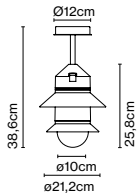

Santorini C

Code	Finish
A654-026	● White (RAL 9003)
A654-027	● Grey (RAL 7039)
A654-028	● Mustard (RAL 1032)

Materials
Structure: Polycarbonate
Shade: Blown pressed glass
Support: Stainless anti-oxidant
cataphoresis treatment

Product type: Ceiling
Light source: E27 LED Standard 8W
Weight: Net 1,4 kg – Gross 2,3 kg
Package: 53 x 33 x 24 cm – 2,3 kg Vol – 0,042 m³

CE

ERC

UK

IP65