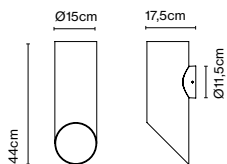

Elipse A

Code
A707-003-47
A707-003-38

Finish
● Brown (RAL 8019)
● Graphite Grey (RAL 7024)

Materials
Body: Aluminium

Dimmable: Yes
Integrated dimmer: No

Product type: Floor
Light source: LED COB 230VAC 10W(x2) 2700K CRI90 1426lm
Luminaire: 230 VAC TRIAC 20,56W 483lm
Weight: Net 2,4 kg – Gross 2,8 kg
Package: 21,5 x 23 x 52 cm – 2,8 kg Vol – 0,026 m³
LED included

CE
EAC
⊕
IP65

Wire installation: Hardwired
Color cord: Black
Canopy color: Black