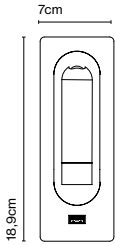

Ledtube RSC USB

Code	Finish
A622-150	● Aluminium
A622-151	● Bronze
A622-152	● Matt white (RAL 9010)
A622-153	● Matt black (RAL 9005)

Materials: Dimmable: No
Structure: Injected aluminium
Frontal: Transparent polycarbonate

Product type: Wall
Light source: LED SMD 700mA 2,1W 2700K CRI80 226,5lm
Luminaire: 90 - 264 VAC 5,2W 131lm
Weight: Net 0,87 kg – Gross 1 kg
Package: 11 x 21 x 9 cm – 1 kg Vol – 0,02 m³
Product notes: Incorporated press button to switch on or off when opening or closing the wall lamp. Honeycomb grill to avoid glare. Incorporated USB on fixture face.
LED included