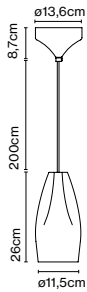

Pleat Box 13 LED

Code	Finish
A636-200	● White - White
A636-201	● White - Gold
A636-202	● Grey - White
A636-203	● Grey - Gold
A636-204	● Terracotta - White
A636-205	● Terracotta - Gold
A636-206	● Black - White
A636-207	● Black - Gold

Materials
Shade: Ceramic with the inner part in brilliant white enamel or gold
Canopy: Ceramic
Cord: Fabric

Dimmable: Yes
Integrated dimmer: No
Dimming protocols: Phase cut (Triac)

Product type: Pendant
Light source: LED SMD 350mA 4,05W 2700K CRI90 463lm
Luminaire: 220 - 240 VAC TRIAC 5,72W 165lm
Weight: Net 1,65 kg – Gross 2,3 kg
Package: 24 x 24 x 53 cm – 2,3 kg Vol – 0,03 m³
LED included