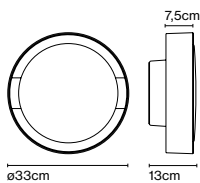

Plaff-on! 33 LED IP54

Code	Finish	Dimming	CCT
A628-054	● Black	Triac	27K
A628-055	● Black	DALI	27K
A628-065	● Black	Triac	27K - 30K - 40K

Materials
Structure: Aluminium
Shade: Opal blown glass
Dimmable: Yes
Integrated dimmer: No
Dimming protocols: Phase cut (Triac)
DALI

Product type: Wall / Ceiling
Light source: LED SMD 700mA 21,8W 2700K CRI90 2654lm
Luminaire: 220 - 240 VAC TRIAC 27W 1941lm
220 - 240 VAC DALI 26,1W 1941lm

Light source: LED SMD 700mA 21,8W 3000K CRI90 2929lm
Luminaire: 220 - 240 VAC TRIAC 26,95W

Light source: LED SMD 700mA 21,8W 4000K CRI90 3049lm
Luminaire: 220 - 240 VAC TRIAC 26,95W
Weight: Net 4 kg – Gross 4,5 kg
Package: 40 x 40 x 21 cm – 4,5 kg Vol – 0,03 m³
LED included

Dimmable

IP54

CE

ERC

UK
CA