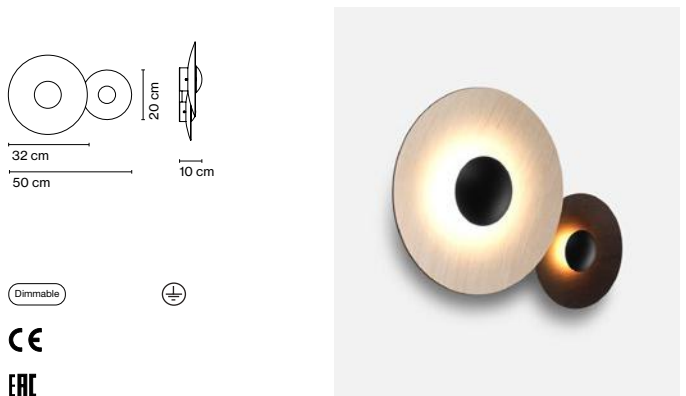

Canopy color: Black
Wire installation: Hardwired

Ginger