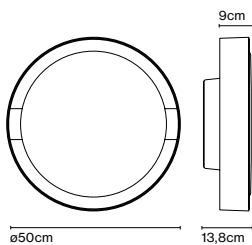

Plaff-on! 50 LED IP54

Code	Finish	Dimming	CCT	Class
A628-057	● Black	Triac	27K	II
A628-058	● Black	DALI	27K	I
A628-066	● Black	Triac	27K - 30K - 40K	II

Materials
Structure: Aluminium
Shade: Opal blown glass

Dimmable: Yes
Integrated dimmer: No
Dimming protocols: Phase cut (Triac)
DALI

Product type: Wall / Ceiling
Light source: LED SMD 700mA 28,4W 2700K CRI90 3318lm
Luminaire: 220 - 240 VAC TRIAC 34W 2172lm
220 - 240 VAC DALI 33,25W 2172lm

Light source: LED SMD 700mA 28,4W 3000K CRI90 3753lm
Luminaire: 220 - 240 VAC TRIAC 34W

Light source: LED SMD 700mA 28,4W 4000K CRI90 3798lm
Luminaire: 220 - 240 VAC TRIAC 34W
Weight: Net 7,2 kg – Gross 8,5 kg
Package: 60 x 60 x 25 cm – 8,5 kg Vol – 0,09 m³
LED included

IP54