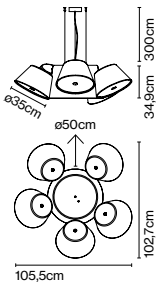

Tam Tam 5

Code	Finish
Central shade	
A633-003 39	● Black (RAL 9011)
A633-003 35	● Off-White (RAL 1013)

Satellite shade	
A633-001 39	● Black (RAL 9011)
A633-001 35	● Off-white (RAL 1013)
A633-001 46	● Orange (RAL 2000)
A633-001 47	● Brown Grey (RAL 7013)
A633-001 45	● Green (RAL 6025)
A633-001 37	● Sand (RAL 7032)
A633-001 48	● Blue (RAL 5024)

Materials
Shade: Aluminium
Diffuser: Opalescent methacrylate

Product type: Pendant
Light source: 13x E27 LED Standard 8W
Weight: Net 4,4 kg – Gross 8,2 kg
Package: 59 x 59 x 38 cm – 6 kg Vol – 0,13 m³
(5x) 42 x 42 x 27 cm – 2,2 kg Vol – 0,05 m³