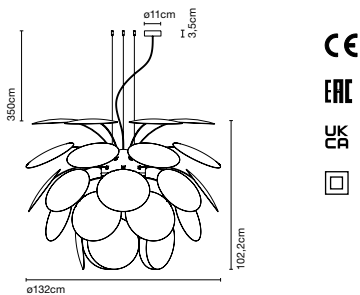

Discocó 132

Code	Finish
A620-012	● White (RAL 9003)
A620-118	● Matte Grey (RAL 7037)
A620-117	● Matte Beige (RAL 1001)
A620-049	● Black - Gold (RAL 9004 - Gold)

Materials
Discs: ABS
Sphere: Chromed metal
Canopy: Metal

Product type: Pendant
Light source: 6x E27 LED Globe (ø120) 14W
Weight: Net 18,5 kg – Gross 24 kg
Package: 121 x 41 x 41 cm - 14 kg – VOL - 0,2 m³
45 x 42 x 42 cm - 10 kg – VOL - 0,08 m³

Cable length: 2 m
Wire installation: Hardwired
Color cord: White
Canopy color: White