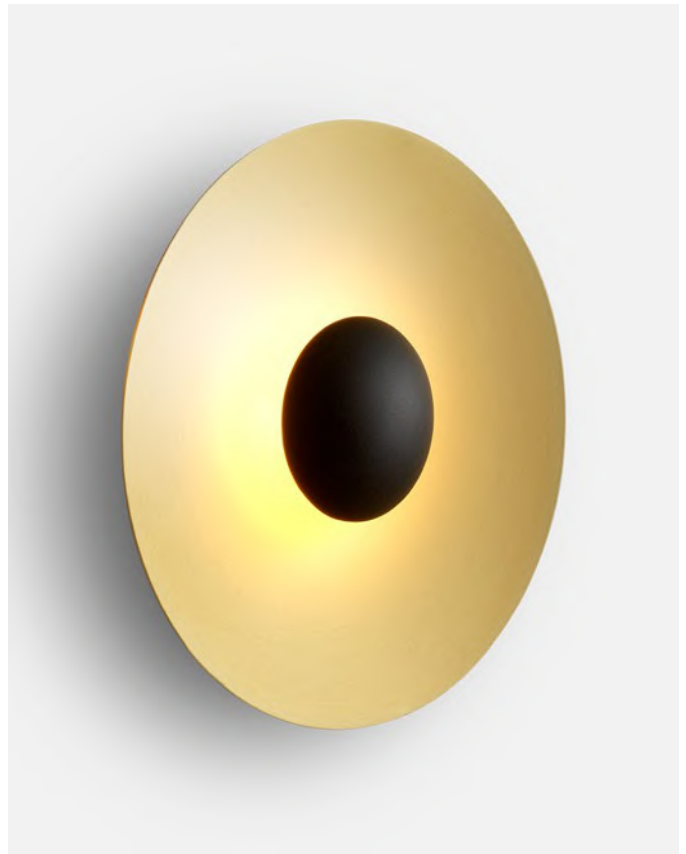

Canopy color: Black
Wire installation: Hardwired

Ginger