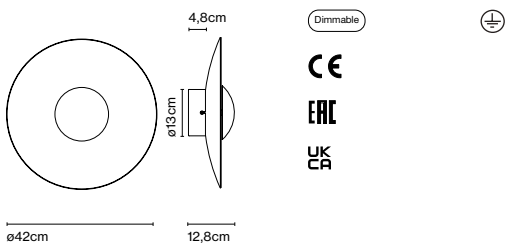

Materials
 Diffuser: Pressed wood or brushed aluminium
 Dissipater: Aluminium
 Canopy: Metal

Dimmable: Yes
 Integrated dimmer: No
 Dimming protocols: Phase cut (Triac)

Product type: Wall / Ceiling
 Light source: LED SMD 700mA 16,28W 2700K CRI90 1873lm
 Luminaire: 180 - 295 VAC TRIAC 19,71W 698lm
 Weight: Net 1,9 kg – Gross 3,5 kg
 Package: 57 x 53 x 17 cm – 3,5 kg Vol – 0,051 m³
 LED included