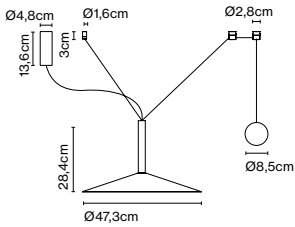

Milana 47 Counterweight

Code	Finish
A699-011	● Off-white (RAL 1013)
A699-012	● Black (RAL 9005)
A699-046	● Red (RAL 3013)
A699-047	● Beige (RAL 1001)
A699-048	● Grey (RAL 7038)

Materials
Shade: Aluminium
Diffuser: Polycarbonate

Dimmable: Yes
Integrated dimmer: No
Dimming protocols: Phase cut (Triac)

Product type: Pendant
Light source: LED SMD 700mA 8,6W 2700K CRI90 372lm
Luminaire: 220 - 240 VAC TRIAC 8,72W 340lm
Weight: Net 2,3 kg – Gross 3,4 kg
Package: 22,5 x 7 x 4 cm – 0,3 kg Vol – 0,0006 m³
20 x 12 x 8 cm – 0,4 kg Vol – 0,0006 m³
12 x 12 x 7 cm – 0,6 kg Vol – 0,001 m³
52,5 x 52,5 x 10 cm – 1,6 kg Vol – 0,028 m³
Product notes: DALI upon request

Dimmable

CE

ERC

UK
RA