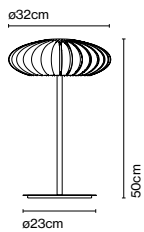

Maranga S

Code A644-024   Finish ● White (RAL 9003)

Materials
Shade: Polycarbonate, chromed metal cover
Diffuser: Transparent polycarbonate
Base: Metal
Stem: Metal

Product type: Table
Light source: 2x E14 LED 5W
Weight: Net 3,5 kg – Gross 4,8 kg
Package: 37 x 37 x 56 cm – 4,8 kg Vol – 0,081 m³

Cable length: 1,5 m
Wire installation: Plug-in
Color cord: White
Switch location: In-line