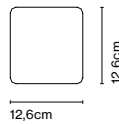

Signage Lid

Code -
-
-

Finish
3 - 10 units
11 - 25 units
26 or more units

Product type: Accessory
Product Notes: Minimum order of 3pcs.
Available upon request, Lab 2 only.