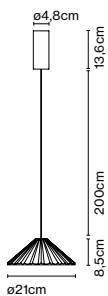

Pu-erh 21

Code	Finish
A684-025	White-Gold
A684-007	Burgundy-White
A684-008	Burgundy-Gold
A684-005	Pink-White
A684-006	Pink-Gold
A684-004	Blue-Gold
A684-002	Black-White
A684-026	Black-Gold

Materials
Diffuser: Ceramic with the inner part in white or gold enamel

Dimmable: Yes
Integrated dimmer: No
Dimming protocols: Phase cut (Triac)

Product type: Pendant
Light source: LED SMD 350mA 4,05W 2700K CRI90 463lm
Luminaire: 220 - 240 VAC TRIAC 5,72W 174lm
Weight: Net 1 kg – Gross 1,2 kg
Package: 26 x 26 x 20 cm – 1,2 kg Vol – 0,01 m³
LED included

Dimmable

CE

ERC