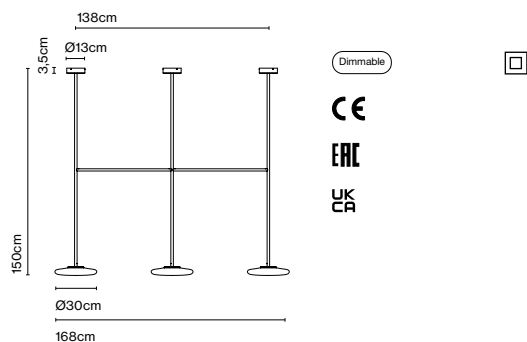

Ihana x3 150

Code	Finish	Dimming	CCT
A709-003-39-27K	● Opal	Triac	22K
A709-004-39-18/30K	● Opal	Triac	DTW 18K-30K

Materials
Structure: Steel
Shade: Opal blown glass

Dimmable: Yes
Integrated dimmer: No
Dimming protocols: Phase cut (Triac)
Dim to warm from 1800K to 3000K. (Triac)

Product type: Pendant / Ceiling
Light source: LED SMD 700mA 24,6W 2700K CRI90 2739lm
Luminaire: 220 - 240 VAC TRIAC 29,67W 1491lm
Light source DTW: LED COB 350mA 18W 1800-3000K CRI90 1908lm
Luminaire DTW: 220 - 240 VAC TRIAC 22,8W
Weight: Net 7,8 kg – Gross 12,7 kg
Package: (3x) 21 x 42 x 42 cm – 3 kg Vol – 0,04 m³
18 x 18 x 167 cm – 5,2 kg Vol – 0,05 m³
18 x 18 x 167 cm – 4,5 kg Vol – 0,05 m³

Product notes: DALI upon request
LED included

Wire installation: Hardwired
Canopy color: Black