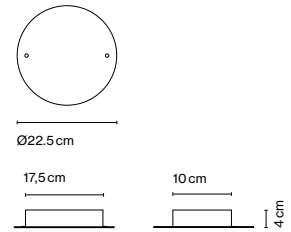

Materials
Structure: Painted iron

Dimmable: No

Product type: Accessory
Luminaire: 90 - 264 VAC 30W (max.)
Weight: Net 1,1 kg – Gross 1,4 kg
Package: 28 x 26 x 8 cm - 1,4 kg – VOL - 0,004 m³
Wire installation: Hardwired
Canopy color: Black - Entry points: 3