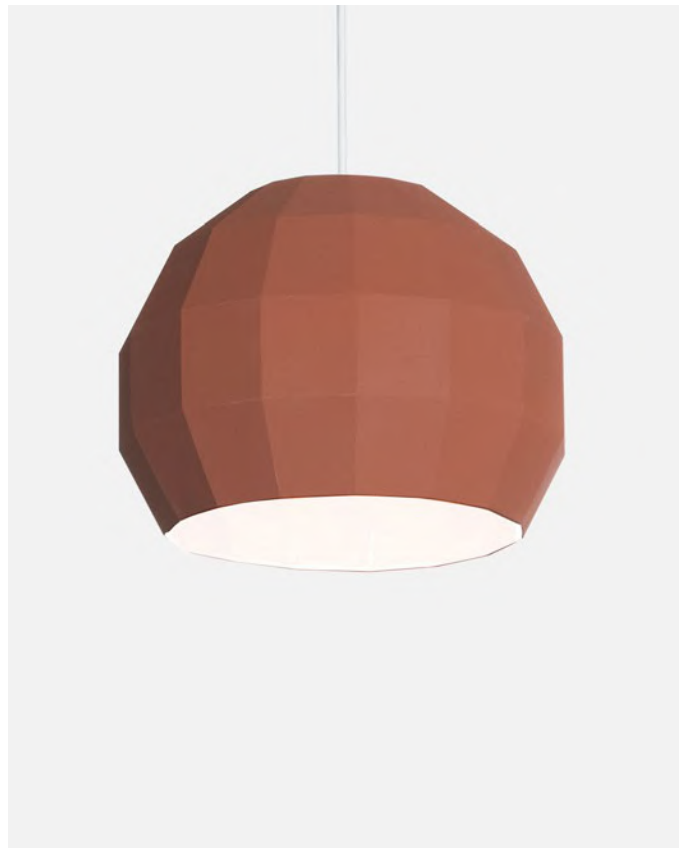

Materials

Shade: Ceramic with the inner part in brilliant white enamel or gold
 Canopy: Ceramic
 Cord: Fabric

Product type: Pendant

Light source: G9 LED 2,2W
 Weight: Net 1,3 kg – Gross 2 kg
 Package: 45 x 25 x 27 cm – 2 kg Vol – 0,03 m³