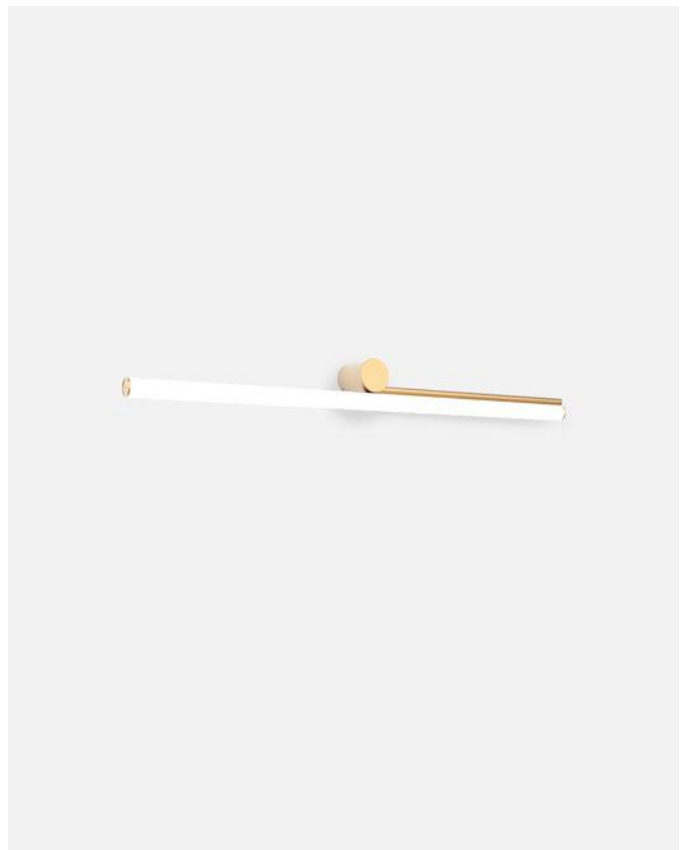

Wire installation: Hardwired / Recessed