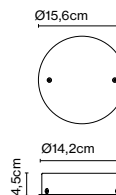

Weight: Net 0,78 kg – Gross 1 kg
Package: 23 x 21 x 9 cm - 1 kg – VOL - 0,004 m³
Product notes: Canopy for 24V luminaires.

Wire installation: Hardwired
Canopy color: Black - Entry points: 3

Dimmable: Yes
Integrated dimmer: No
Dimming protocols: Phase cut (Triac)
DALI