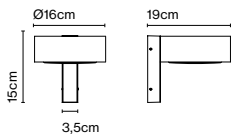

Plaff-on! A IP65

Code A628-061   Finish ● Black

Materials
Structure: Aluminium
Shade: Opal blown glass

Dimmable: Yes
Integrated dimmer: No
Dimming protocols: Phase cut (Triac)

Product type: Wall
Light source: LED COB 230 VAC 8W 2700K CRI90 571lm
Luminaire: 230 VAC TRIAC 8,47W 225lm
Weight: Net 0,8 kg – Gross 1,2 kg
Package: 22 x 22 x 16,5 cm – 1,2 kg Vol – 0,008 m³
LED included

Dimmable
CE
EAC
UK
CA

⊕
IP65