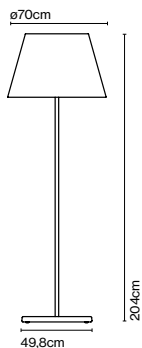

TXL 2019 205

Code   Finish
A605-060   ● Beige
A605-061   ● Grey

Materials
Base: Concrete
Stem: Stainless steel
Diffuser: White acid etched glass
Shade: Textilene with the inner part always in white

Product type: Floor
Light source: 2x E27 LED Standard 8W
Weight: Net 28,8 kg – Gross 32 kg
Package: 41 x 33 x 33 cm – 2,5 kg Vol – 0,04 m³
            70 x 70 x 50 cm – 4,4 kg Vol – 0,25 m³
            220 x 10 x 10 cm – 3,6 kg Vol – 0,02 m³
            66 x 66 x 15 cm – 21,5 kg Vol – 0,06 m³

CE
ENEC

IP65

Cable length: 2,5 m
Wire installation: Plug-in
Color cord: Black