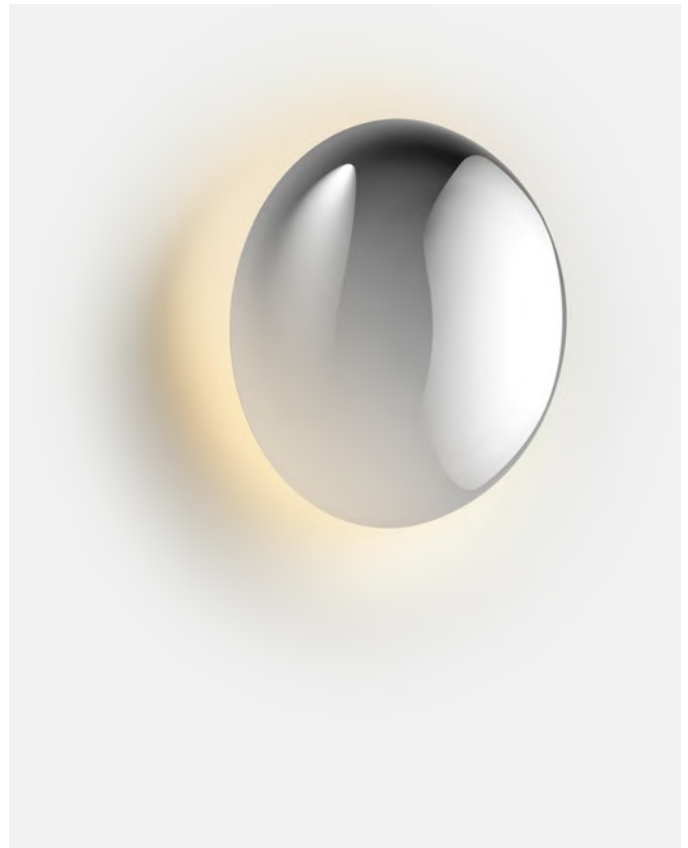

Babila 18

Code	Finish
A706-001	● Polished stainless steel
A706-003-35	● White (RAL 9010)
A706-003-47	● Brown (RAL 8019)

Materials	Dimmable: Yes
Diffuser: Polished stainless steel	Integrated dimmer: No
AISI 316 or lacquered aluminium	Dimming protocols: Phase cut (Triac)

Product type: Wall / Ceiling
Light source: LED COB 230 VAC 8W 2700K CRI90 571lm
Luminaire: 230 VAC TRIAC 8,47W 89lm
Weight: Net 0,8 kg – Gross 1,2 kg
Package: 29 x 30,5 x 12,5 cm - 1,2 kg – VOL - 0,01 m³
LED included

Dimmable

CE

ERC

UK
CA

IP65