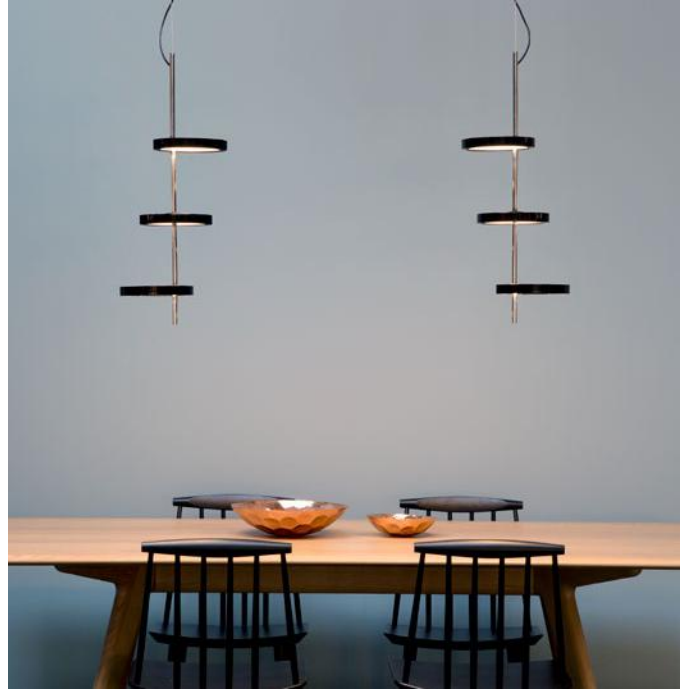

Nenúfar, Joan Gaspar

The outcome of the designer's arduous quest to create a fixture that seems to float on air, the Nenúfar takes its name and its delicate shape from the water lily. The Nenúfar is a cluster of LED pendants, composed of several discs attached to

a central stem. Each disc is distinct, separated from the others in a way that the downward beams do not intersect or interfere, but combine for a uniform, direct beam.