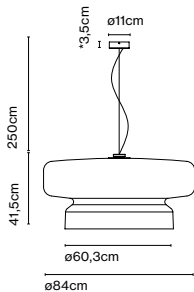

Bohemia 84

Code	Finish	Dimming	Class
A698-001	● Green	Triac	II
A698-002	● Violet	Triac	II
A698-003	● Amber	Triac	II
A698-004	● Green	DALI	I
A698-005	● Violet	DALI	I
A698-006	● Amber	DALI	I

Materials
Shade: Rotomoulded Polycarbonate
Diffuser: Opal methacrylate

Dimmable: Yes
Integrated dimmer: No
Dimming protocols: Phase cut (Triac)
DALI

Product type: Pendant
Light source: LED SMD 700mA 22,4W 2700K CRI90 2933lm
Luminaire: 180 - 295 VAC TRIAC 26W 1619lm
220 - 240 VAC DALI 26,37W 1619lm
Weight: Net 12,7 kg – Gross 20 kg
Package: 93 x 93 x 53 cm – 20 kg Vol – 0,5 m³
LED included

Dimmable

* 5,7cm (DALI)

Cable length: 2,5 m
Wire installation: Hardwired
Color cord: Black
Canopy color: Black