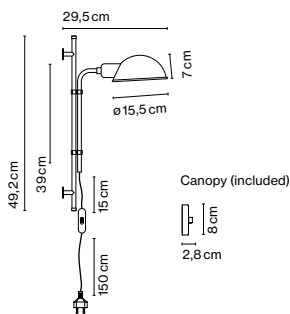

Materials

Stem: Iron
 Shade: Aluminium

Product type: Wall

Light source: E14 LED 5W

Weight: Net 0,8 kg – Gross 1,5 kg

Package: 46 x 34 x 11 cm – 1,5 kg Vol – 0,017 m³

CE

ERIC