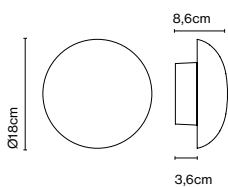

Babila 18

Code	Finish
A706-001	● Polished stainless steel
A706-003-35	● White (RAL 9010)
A706-003-47	● Brown (RAL 8019)

Materials	Dimmable: Yes
Diffuser: Polished stainless steel	Integrated dimmer: No
AISI 316 or lacquered aluminium	Dimming protocols: Phase cut (Triac)

Product type: Wall / Ceiling
Light source: LED COB 230 VAC 8W 2700K CRI90 571lm
Luminaire: 230 VAC TRIAC 8,47W 89lm
Weight: Net 0,8 kg – Gross 1,2 kg
Package: 29 x 30,5 x 12,5 cm - 1,2 kg – VOL - 0,01 m³
LED included

Dimmable

CE

ERC

UK
CA

IP65