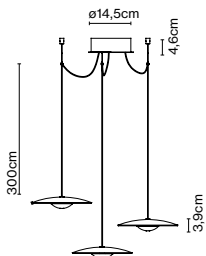

Ginger 20x3

Code	Finish
A662-184	● Oak-White
A662-185	● Wenge-White
A662-186	● Oak-Oak
A662-187	● Wenge-Wenge
A662-348	● Brushed brass-Brushed brass
A662-349	● Brushed brass-White
A662-350	● Black-White

Materials
Diffuser: Pressed wood or brushed aluminium
Dissipater: Aluminium

Dimmable: Yes
Integrated dimmer: No
Dimming protocols: Phase cut (Triac)

Product type: Pendant
Light source: LED SMD 350mA 4,1W(x3) 2700K CRI90 463lm(x3)
Luminaire: 220 - 240 VAC TRIAC 15,13W 161lm(x3)
Weight: Net 1,5 kg – Gross 2 kg
Package: 42 x 42 x 7 cm – 2 kg Vol – 0,01 m³
LED included

Dimmable

Cable length: 3 m
Wire installation: Hardwired
Color cord: Black
Canopy color: Black - Entry point: 3