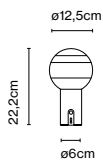

Materials
 Body: Metal
 Diffuser: Brilliant white blown glass globe with layered paint

Dimmable: Yes
 Integrated dimmer: Yes
 Dimmer Type: 3 positions dimmer

Product type: Table
 Light source: LED SMD 1A 3,5W 2700K CRI90 216lm
 Luminaire: in 5 Vdc 1,5A 123lm
 Weight: Net 1,2 kg – Gross 1,5 kg
 Package: 18 x 18 x 35 cm – 1,5 kg Vol – 0,011 m³
 LED included