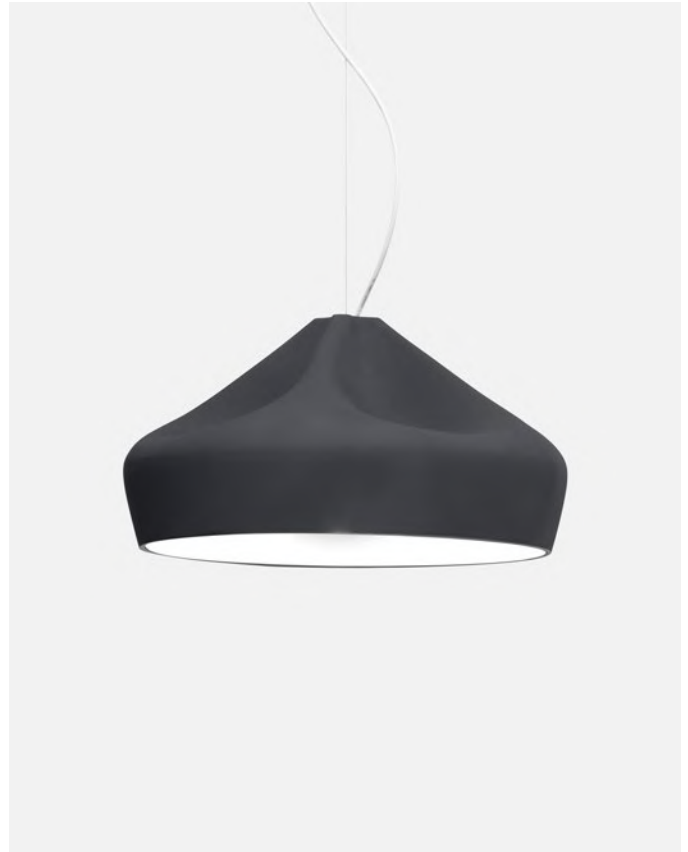

Spare parts

Code	Product	Finish	Spare part
R636-027	Pleat Box 13	White-White	Shade
R636-026	Pleat Box 13	White-Gold	Shade
R636-028	Pleat Box 13	Grey-White	Shade
R636-029	Pleat Box 13	Grey-Gold	Shade
R636-030	Pleat Box 13	Terracotta-White	Shade
R636-031	Pleat Box 13	Terracotta-Gold	Shade
R636-032	Pleat Box 13	Black-White	Shade
R636-034	Pleat Box 13	Black-Gold	Shade
R636-017	Pleat Box 24	White-White	Shade
R636-016	Pleat Box 24	White-Gold	Shade
R636-018	Pleat Box 24	Grey-White	Shade
R636-040	Pleat Box 24	Grey-Gold	Shade
R636-019	Pleat Box 24	Terracotta-White	Shade
R636-020	Pleat Box 24	Terracotta-Gold	Shade
R636-021	Pleat Box 24	Black-White	Shade
R636-022	Pleat Box 24	Black-Gold	Shade
R636-041	Pleat Box 36	White-White	Shade
R636-046	Pleat Box 36	White-Gold	Shade
R636-042	Pleat Box 36	Grey-White	Shade
R636-047	Pleat Box 36	Grey-Gold	Shade
R636-043	Pleat Box 36	Terracotta-White	Shade
R636-048	Pleat Box 36	Terracotta-Gold	Shade
R636-044	Pleat Box 36	Black-White	Shade
R636-049	Pleat Box 36	Black-Gold	Shade
R636-014	Pleat Box 47	White-White	Shade
R636-055	Pleat Box 47	White-Gold	Shade
R636-051	Pleat Box 47	Grey-White	Shade
R636-056	Pleat Box 47	Grey-Gold	Shade
R636-052	Pleat Box 47	Terracotta-White	Shade
R636-057	Pleat Box 47	Terracotta-Gold	Shade
R636-053	Pleat Box 47	Black-White	Shade
R636-058	Pleat Box 47	Black-Gold	Shade