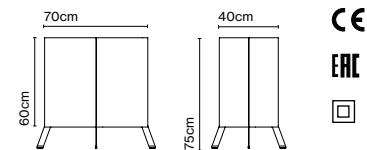

LaFlaca 60

Code A700-003   Finish ● Beige

Materials Dimmer Casambi IP65 (optional)
Structure: Stainless Steel
Diffuser: Translucent methacrylate
Shade: Textilene

Product type: Floor
Light source: E27 LED Standard 8W 2700K
Weight: Net 3,7 kg – Gross 5,6 kg
Package: 70 x 52 x 79 cm – 5,6 kg Vol – 0,3 m³

Cable length: 4 m
Wire installation: Plug-in
Color cord: Black