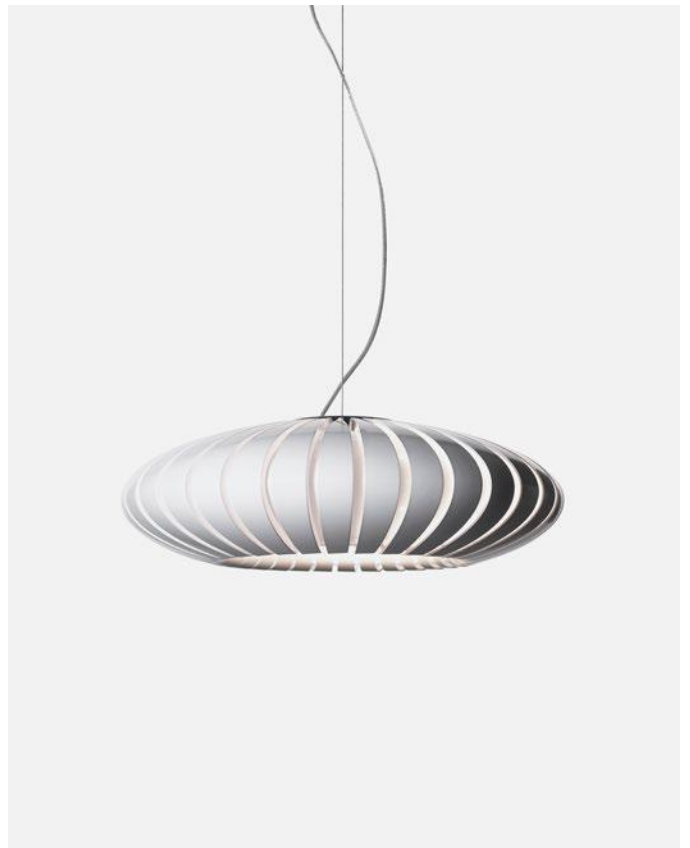

Maranga 32

Code A644-004   Finish White (RAL 9003)

Materials
Shade: Polycarbonate, chromed metal cover
Diffuser: Transparent polycarbonate

Product type: Pendant
Light source: 2x E14 LED 5W
Weight: Net 1,3 kg – Gross 2,2 kg
Package: 36 x 37 x 20 cm – 2,2 kg Vol – 0,03 m³

Cable length: 2 m
Wire installation: Hardwired
Color cord: Transparent
Canopy color: White