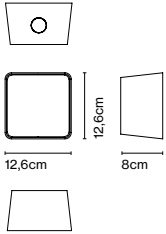

Lab 2 2020

Code A646-091
Finish ● Graphite grey (RAL 7024)

Materials
Structure: Injected aluminium
Lids: Metal, wood, stone-like

Dimmable: No

Product type: Wall
Light source: LED SMD 24Vdc 7,4W 2700K CRI90 378lm
Luminaire: 100 - 240 VAC 8,47W 322lm
Weight: Net 0,87 kg – Gross 1 kg
Package: 16 x 15 x 14 cm – 1 kg Vol – 0,003 m³

IP65