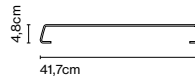

Base kit

Code A645-213
Finish ● Grey

Materials
Structure: Metallic structure with stainless anti-oxidant cataphoresis

Product type: Accessory
Weight: Net 5,4 kg – Gross 6,3 kg
Package: 53 x 53 x 12 cm - 6,3 kg – VOL - 0,03 m³