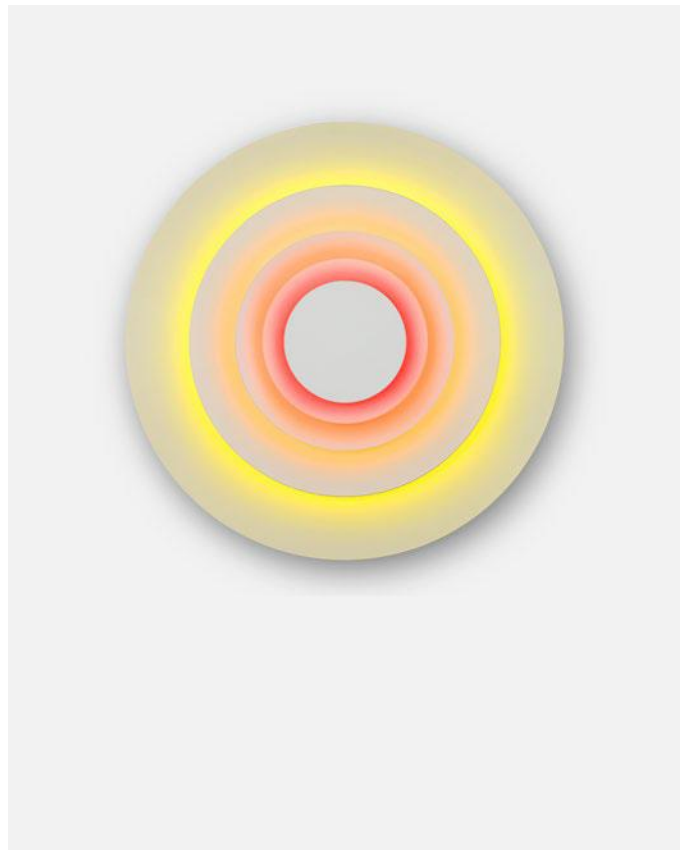

Wire installation: Hardwired