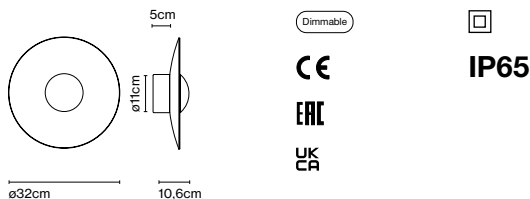

Ginger 32C IP65

Code
A662-551-31
A662-551-39

Finish
● Rust Brown
▲ Black-White (RAL 9005-9010)

Materials
Diffuser: Aluminium
Dissipater: Aluminium

Dimmable: Yes
Integrated dimmer: No
Dimming protocols: Phase cut (Triac)

Product type: Wall / Ceiling
Light source: LED SMD 700mA 8,2W 2700K CRI90 913lm
Luminaire: 220 - 240 VAC TRIAC 9W 350lm - Black-White
220 - 240 VAC TRIAC 9W 81lm - Rust Brown
Weight: Net 0,9 kg – Gross 2 kg
Package: 43 x 48 x 17 cm – 2 kg Vol – 0,04 m³
Product notes: DALI and Casambi upon request
LED included

Canopy color: Black