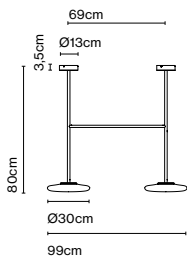

Ihana x2 80 NEW

Code	Finish	Dimming	CCT
A709-057-39-27K	● Opal	Triac	22K
A709-058-39-18/30K	● Opal	Triac	DTW 18K-30K

Materials	Dimmable: Yes
Structure: Steel	Integrated dimmer: No
Shade: Opal blown glass	Dimming protocols: Phase cut (Triac)
	Dim to warm from 1800K to 3000K. (Triac)

Product type: Pendant / Ceiling
Light source: LED SMD 700mA 16,4W 2700K CRI90 1826lm
Luminaire: 220 - 240 VAC TRIAC 19,78W 994lm
Light source DTW: LED COB 350mA 12W 1800-3000K CRI90 1272lm
Luminaire DTW: 220 - 240 VAC TRIAC 15,2W
Weight: Net 4,5 kg – Gross 6,7 kg
Package: 21 x 42 x 42 cm – 3 kg Vol – 0,04 m³
24 x 14 x 114 cm – 3,7 kg Vol – 0,04 m³
Product notes: DALI upon request
LED included

Wire installation: Hardwired
Canopy color: Black