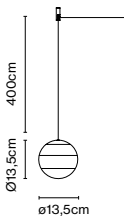

Dipping Light 13 - 24V

Code	Finish
A691-250	● White
A691-251	● Blue
A691-252	● Green
A691-253	● Amber
A691-254	● Pink

Materials
Diffuser: Brilliant white blown glass globe with layered paint
Cover: Polycarbonate

Dimmable: Yes
Integrated dimmer: No
Dimming protocols: It depends on the purchased power supply.
Phase cut (Triac)
DALI

Product type: Pendant
Light source: LED SMD 24Vdc 5W 2700K CRI90 495lm
Luminaire: (Power supply not included) 203lm
Weight: Net 0,6 kg – Gross 1 kg
Package: 21 x 22 x 23 cm – 1 kg Vol – 0,01 m³
Product notes: Use with Cluster. 1 pc. hook accessory included
LED included

Dimmable

CE

ERC

UK
CA

Cable length: 4 m
Wire installation: Hardwired
Color cord: Black