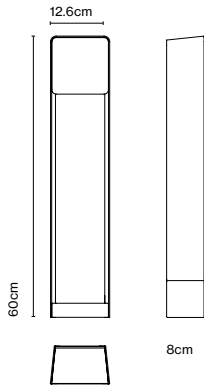

Lab B 60

Code	Finish
A646-080	● Graphite grey-White (RAL 7024-9003)
A646-081	● Graphite grey-Brown (RAL 7024-8019)
A646-082	● Graphite grey-Rust brown
A646-083	● Graphite grey-Dark iroko

Materials
Structure: Aluminium
Lids: Metal, wood

Dimmable: Yes
Integrated dimmer: No
Dimming protocols: Phase cut (Triac)

Product type: Bollard
Light source: LED SMD 700mA 6,3W 2700K CRI80 590lm
Luminaire: 220 - 240 VAC TRIAC 8,41W 319lm
Weight: Net 2,5 kg – Gross 3,5 kg
Package: 18 x 13 x 70 cm – 3,5 kg Vol – 0,02 m³