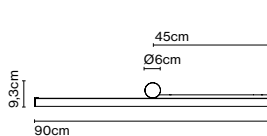

Ambrosia A 90 right NEW

Code	Finish	CCT
A704-018-15-22K	● Matt Gold	22K
A704-018-15-27K	● Matt Gold	27K
A704-018-15-30K	● Matt Gold	30K
A704-018-16-22K	● Black	22K
A704-018-16-27K	● Black	27K
A704-018-16-30K	● Black	30K

Materials
Structure: Aluminium
Diffuser: Methacrylate
Canopy: Aluminium / Steel

Dimmable: Yes
Integrated dimmer: No
Dimming protocols: It depends on the purchased power supply.

Product type: Wall
Light source Ambrosia 22K: LED SMD 24Vdc 14,4W 2200K CRI80 1587lm
Luminaire Ambrosia 22K: (Power supply not included)

Light source Ambrosia 27K: LED SMD 24Vdc 14,4W 2700K CRI90 1521lm
Luminaire Ambrosia 27K: (Power supply not included)

Light source Ambrosia 30K: LED SMD 24Vdc 14,4W 3000K CRI90 1692lm
Luminaire Ambrosia 30K: (Power supply not included)

Product notes: 24V remote power supply to be ordered separately.
LED included

Dimmable