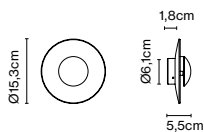

Ginger 15C IP65

Code A662-549-31
A662-549-39

Finish
● Rust Brown
● Black-White (RAL 9005-9010)

Materials
Diffuser: Aluminium
Dissipater: Aluminium
Structure: Stainless steel

Dimmable: Yes
Integrated dimmer: No
Dimming protocols: It depends on the purchased power supply.
Phase cut (Triac)

Product type: Wall / Ceiling
Light source: LED SMD 24Vdc 5W 2700K CRI90 495lm
Luminaire: (Power supply not included) 67lm - Black-White
(Power supply not included) 27lm - Rust brown
Weight: Net 0,4 kg – Gross 0,5 kg
Package: 24 x 21 x 10 cm – 0,5 kg Vol – 0,01 m³
Product notes: 24V remote power supply to be ordered separately.
LED included

Dimmable

CE

IP65

ERC

UK
CA