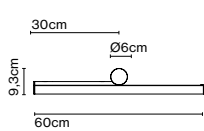

Ambrosia A 60 left NEW

Code	Finish	CCT
A704-015-15-22K	● Matt Gold	22K
A704-015-15-27K	● Matt Gold	27K
A704-015-15-30K	● Matt Gold	30K
A704-015-16-22K	● Black	22K
A704-015-16-27K	● Black	27K
A704-015-16-30K	● Black	30K

Materials
Structure: Aluminium
Diffuser: Methacrylate
Canopy: Aluminium / Steel

Dimmable: Yes
Integrated dimmer: No
Dimming protocols: It depends on the purchased power supply.

Product type: Wall
Light source Ambrosia 22K: LED SMD 24Vdc 9,6W 2200K CRI80 1058lm
Luminaire Ambrosia 22K: (Power supply not included)

Light source Ambrosia 27K: LED SMD 24Vdc 9,6W 2700K CRI90 1014lm
Luminaire Ambrosia 27K: (Power supply not included)

Light source Ambrosia 30K: LED SMD 24Vdc 9,6W 3000K CRI90 1028lm
Luminaire Ambrosia 30K: (Power supply not included)

Product notes: 24V remote power supply to be ordered separately.
LED included

Dimmable

CE

ERC

UK
CA