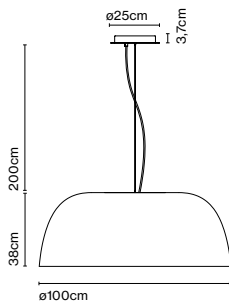

Djembé 100.38

Code	Finish	Dimming	Class
A681-473	White (RAL 1013)	Triac	II
A681-474	Grey (RAL 7022)	Triac	II
A681-475	Red (RAL 3011)	Triac	II
A681-476	Sky Blue (PANTONE 7542C)	Triac	II
A681-477	White (RAL 1013)	DALI	I
A681-478	Grey (RAL 7022)	DALI	I
A681-479	Red (RAL 3011)	DALI	I
A681-480	Sky Blue (PANTONE 7542C)	DALI	I

Materials

Shade: Bi-injected rotary moulded polyethylene (stone texture on the outer part and smooth satin white on the inner part of the fixture)

Diffuser: Aluminium

Dimmable: Yes

Integrated dimmer: No

Dimming protocols: Phase cut (Triac)
DALI

Product type: Pendant

Light source: LED SMD 1050mA 33,8W 2700K CRI90 4037lm

Luminaire: 220 - 240 VAC TRIAC 38,36W 2519lm

220 - 240 VAC DALI 38,6W 2519lm

Weight: Net 10 kg – Gross 19 kg

Package: 115 x 115 x 51 cm – 19 kg Vol – 0,7 m³

Product notes: 3000K available upon request

LED included

Dimmable

CE

ERC

UK
CA

Cable length: 2 m

Wire installation: Hardwired

Color cord: Black

Canopy color: Black

Accessory Djembé Sound

Code	Finish
A681-553	White

Materials

Structure: PET accessory for the sound damping of a space.

Product type: Accessory

Weight: Net 2,1 kg – Gross 2,5 kg

Package: 10 x 85 x 85 cm - 2,5 kg – VOL - 0,07 m³

Product notes: Only available for Djembé 100.38 and

Djembe C100.38.

1 2,5cm

Ø80cm