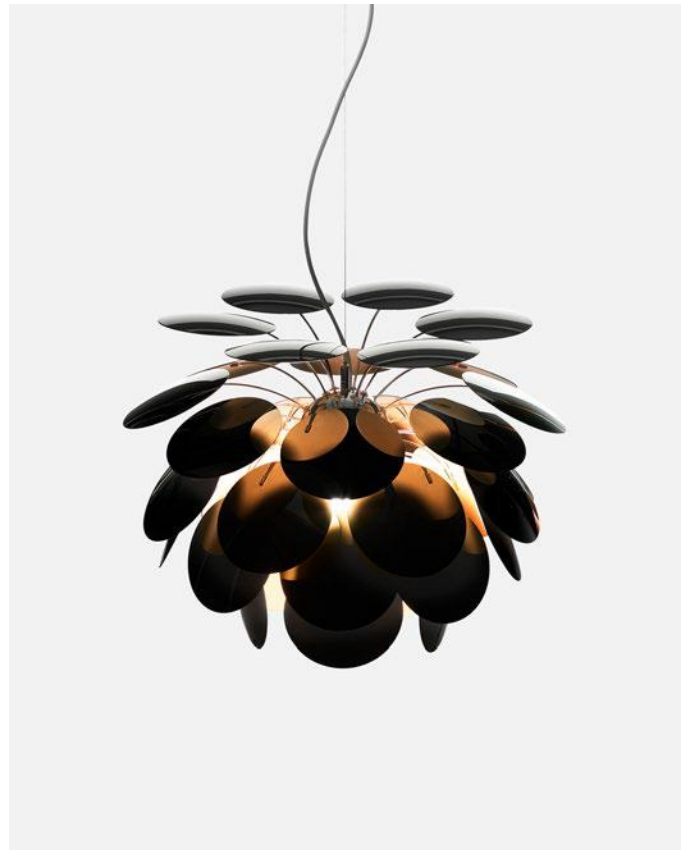

Discocó 88

Code	Finish
A620-002	● White (RAL 9003)
A620-107	● Matte Grey (RAL 7037)
A620-106	● Matte Beige (RAL 1001)
A620-048	● Black - Gold (RAL 9004 - Gold)
A620-004	● White (Susp. Wire 5m)

Materials
Discs: ABS
Sphere: Chromed metal
Canopy: Metal

Product type: Pendant
Light source: 3x E27 LED Globe (ø120) 14W
Weight: Net 6,7 kg – Gross 10,6 kg
Package: 134 x 31 x 42 cm – VOL - 0,17 m³

Cable length: 2 m
Wire installation: Hardwired
Color cord: White
Canopy color: White

Discocó 132

Code	Finish
A620-012	● White (RAL 9003)
A620-118	● Matte Grey (RAL 7037)
A620-117	● Matte Beige (RAL 1001)
A620-049	● Black - Gold (RAL 9004 - Gold)

Materials
Discs: ABS
Sphere: Chromed metal
Canopy: Metal

Product type: Pendant
Light source: 6x E27 LED Globe (ø120) 14W
Weight: Net 18,5 kg – Gross 24 kg
Package: 121 x 41 x 41 cm - 14 kg – VOL - 0,2 m³
45 x 42 x 42 cm - 10 kg – VOL - 0,08 m³

Cable length: 2 m
Wire installation: Hardwired
Color cord: White
Canopy color: White