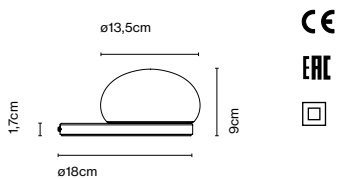

Materials
Base: Steel
Diffuser: Opal blown glass

Dimmable: No

Product type: Table
Light source: LED SMD 24Vdc 6,5W 2700K CRI90 579lm
Luminaire: 100 - 240 VAC 7,2W 157lm
Weight: Net 0,39 kg – Gross 1,22 kg
Package: 22 x 19 x 13 cm – 1,22 kg Vol – 0,005 m³ (1u)
39 x 17 x 45 cm – 5,4 kg Vol – 0,03 m³ (4u)
Product note: Multiple order of 4 units
LED included