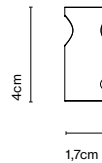

Materials
Structure: Iron

Product type: Ceiling
Weight: Net 0,82 kg – Gross 1,5 kg
Package: 160 x 8 x 8 cm - 1,5 kg – VOL - 0,01 m³

Clip Bar 1

Code A692-003 Finish ● Black

Materials
Structure: Iron

Weight: Net 0,04 kg – Gross 0,07 kg
Package: 8 x 8 x 5 cm - 0,07 kg – VOL - 0,0003 m³
Product notes: Clip for luminaires with electrical cable of Ø3mm.: Dipping Light 13, Ginger 20, Milana.