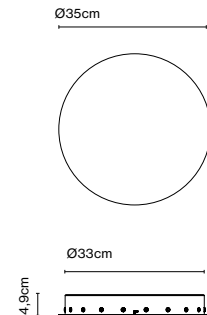

Wire installation: Hardwired
Canopy color: Black - Entry points: 19

Hook Accessory

Code	Finish
A693-007	● Black

Materials
Structure: Painted iron

Product type: Accessory
Weight: Net 0,01 kg – Gross 0,01 kg
Package: 2 x 2 x 5 cm - 0,01 kg – VOL - 0,002 m³