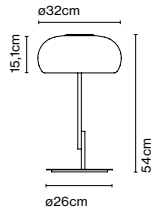

Vetra S

Code	Finish
A689-006	● White
A689-007	● Black

Materials
Base: Iron
Stem: Iron
Shade: Blown glass
Dissipater: Aluminium

Dimmable: Yes
Integrated dimmer: No
Progressive dimmer from 0 to 100.

Product type: Table
Light source: LED SMD 700mA 8,2W 2700K CRI90 913lm
Luminaire: 85 - 264 VAC 10,56W 348lm
Weight: Net 6,3 kg – Gross 8,3 kg
Package: 43 x 43 x 29 cm – 3 kg Vol – 0,051 m³
62 x 21 x 19 cm – 2 kg Vol – 0,02 m³
36 x 36 x 4 cm – 3,3 kg Vol – 0,01 m³
LED included

Dimmer

CE

ERC

Cable length: 1,5 m
Wire installation: Hardwired
Color cord: Black
Switch location: In-line