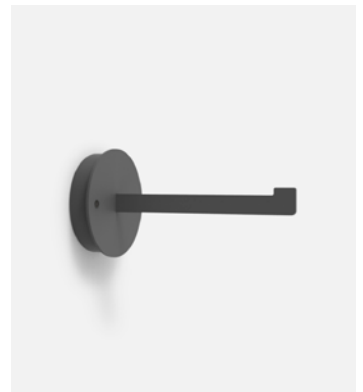

Hardwired wall bracket IP65

Code A654-006
Finish ● Graphite grey (RAL 7024)

Materials
Structure: Metal with stainless anti-oxidant cataphoresis treatment

Product type: Accessory
Weight: Net 0,5 kg – Gross 0,7 kg
Package: 14 x 14 x 28 cm – 0,7 kg – VOL - 0,005 m³