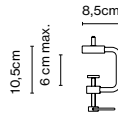

Clamp

Code A642-005
Finish ● Black (RAL 9005)

Materials
Structure: Metal

Product type: Accessory
Weight: Net 0,4 kg – Gross 0,5 kg
Package: 14 x 9 x 7 cm - 0,5 kg – VOL - 0,001 m³