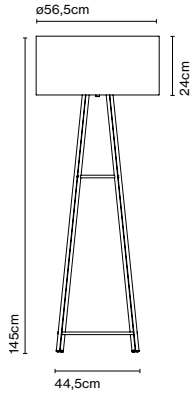

Materials
Base: Steel
Diffuser: Opal blown glass

Dimmable: No

Product type: Table
Light source: LED SMD 24Vdc 6,5W 2700K CRI90 579lm
Luminaire: 100 - 240 VAC 7,2W 157lm
Weight: Net 0,39 kg – Gross 1,22 kg
Package: 22 x 19 x 13 cm – 1,22 kg Vol – 0,005 m³ (1u)
39 x 17 x 45 cm – 5,4 kg Vol – 0,03 m³ (4u)
Product note: Multiple order of 4 units
LED included

Product type: Floor
Light source: E27 LED Globe (ø95) 12W
Weight: Net 5,8 kg – Gross 9,3 kg
Package: 60 x 60 x 30 cm - 4,1 kg – VOL - 0,108 m³
50 x 13 x 132 cm - 5,2 kg – VOL - 0,09 m³

Cable length: 2 m
Wire installation: Plug-in
Color cord: Black
Switch location: In-line