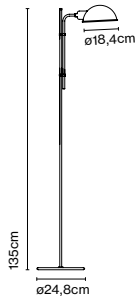

Materials
Base: Iron wapped with black rubber
Stem: Iron
Shade: Aluminium

Product type: Floor
Light source: E27 LED Standard 8W
Weight: Net 3,1 kg – Gross 5 kg
Package: 38 x 54 x 12 cm – 4,2 kg Vol – 0,024 m³
5 x 5 x 143 cm – 0,8 kg Vol – 0,004 m³