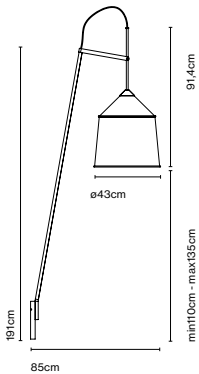

Jaima P207 + Shade 43

Code A683-027   Finish ● Black (RAL 9005)
Structure

Shade 43
A683-028   ● Blue
A683-029   ● Beige
A683-030   ● Grey
A683-031   ● Green

Materials
Shade: Textilene, inner part in white
Structure: Stainless steel
Extensible stem: Carbon fiber
Dimmable: Yes
Integrated dimmer: No
Dimmer Casambi IP65 (optional)

Product type: Floor
Light source: LED COB 230 VAC 15W 2700K CRI90 1022lm
Luminaire: 230VAC TRIAC 15W 528lm
Weight: Net 4,1 kg – Gross 10,3 kg
Package: 216 x 48 x 23 cm – 7,8 kg Vol – 0,24 m³
45 x 45 x 39 cm – 2,5 kg Vol – 0,08 m³
LED included

CE
ERC
IP65
⊕