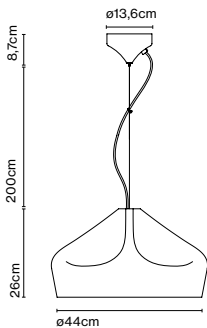

Pleat Box 47

Code	Finish
A636-067	● White - White
A636-068	● White - Gold
A636-069	● Grey - White
A636-070	● Grey - Gold
A636-071	● Terracotta - White
A636-072	● Terracotta - Gold
A636-087	● Black - White
A636-088	● Black - Gold
A636-103	● Brown - White
A636-104	● Brown - Gold

Materials
Shade: Ceramic with the inner part in brilliant white enamel or gold
Canopy: Ceramic
Cord: Fabric

Product type: Pendant
Light source: E27 LED Standard 8W
Weight: Net 4,6 kg – Gross 6 kg
Package: 57 x 57 x 36 cm – 6 kg Vol – 0,1 m³