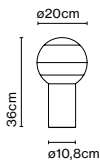

Dipping Light S

Code	Finish
A691-066	White - Brushed Brass
A691-067	White - Graphite
A691-068	Blue - Brushed Brass
A691-069	Blue - Graphite
A691-070	Green - Brushed Brass
A691-071	Green - Graphite
A691-072	Amber - Brushed Brass
A691-073	Amber - Graphite
A691-074	Pink - Brushed Brass
A691-075	Pink - Graphite

Materials
Body: Metal
Diffuser: Brilliant white blown glass globe with layered paint

Dimmable: Yes
Integrated dimmer: Yes
Dimming protocols: Progressive dimmer from 0 to 100

Product type: Table
Light source: LED SMD 700mA 8,6W 2700K CRI90 765lm
Luminaire: 85 - 264 VAC 11,56W
Weight: Net 1,4 kg – Gross 2,5 kg
Package: 17 x 35 x 17 cm – 1,4 kg Vol – 0,009 m³
25 x 25 x 31 cm – 1,1 kg Vol – 0,02 m³
LED included

Cable length: 2 m
Wire installation: Plug-in
Color cord: Black
Switch location: In-line