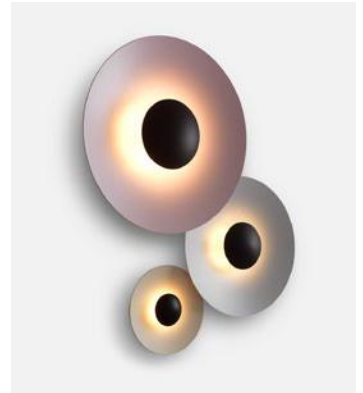

Accessory C3 20/32/42

Code	Finish
Structure A662-424	● Black
Shades 20	
A662-426	● Oak-White
A662-427	● Wenge-White
A662-428	● Oak-Oak
A662-429	● Wenge-Wenge
A662-430	● Brushed brass-Brushed brass
A662-431	● Black-White
A662-573-36-27K	● Mauve (RAL 010 70 10) NEW
A662-573-37-27K	● Sand (RAL 050 85 10) NEW
A662-573-38-27K	● Stone Grey (RAL 000 65 00) NEW

Shades 32	
A662-432	● Oak-White
A662-433	● Wenge-White
A662-434	● Oak-Oak
A662-435	● Wenge-Wenge
A662-436	● Brushed brass-Brushed brass
A662-437	● Black-White
A662-574-36-27K	● Mauve (RAL 010 70 10) NEW
A662-574-37-27K	● Sand (RAL 050 85 10) NEW
A662-574-38-27K	● Stone Grey (RAL 000 65 00) NEW

Shades 42	
A662-438	● Oak-White
A662-439	● Wenge-White
A662-440	● Oak-Oak
A662-441	● Wenge-Wenge
A662-442	● Brushed brass-Brushed brass
A662-443	● Black-White
A662-575-36-27K	● Mauve (RAL 010 70 10) NEW
A662-575-37-27K	● Sand (RAL 050 85 10) NEW
A662-575-38-27K	● Stone Grey (RAL 000 65 00) NEW

Materials	Dimmable: Yes
Canopy: Metal	Integrated dimmer: No
	Dimming protocols: Phase cut (Triac)

Product type: Wall / Ceiling
Light source: LED SMD 700mA 28,5W 2700K CRI90 3243lm
Luminaire: 180 - 295 VAC TRIAC 33,5W 1209lm
Weight: Net 7,8 kg – Gross 10 kg
Package: 23 x 21 x 10 cm – 1 kg Vol – 0,01 m³
          57 x 53 x 17 cm – 3,5 kg Vol – 0,051 m³
          57 x 53 x 17 cm – 3 kg Vol – 0,051 m³
          53 x 53 x 12 cm – 2,5 kg Vol – 0,03 m³
Product notes: Accessory to combine Ginger models 20 C, 32 C, and 42 C for a single junction box.

Canopy color: Black
Wire installation: Hardwired

Dimmable