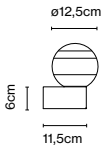

Dipping Light A1-13

Code	Finish
A691-200	White - Brushed Brass
A691-201	White - Graphite
A691-202	Blue - Brushed Brass
A691-203	Blue - Graphite
A691-204	Green - Brushed Brass
A691-205	Green - Graphite
A691-206	Amber - Brushed Brass
A691-207	Amber - Graphite
A691-208	Pink - Brushed Brass
A691-209	Pink - Graphite

Materials: Body: Metal
Diffuser: Brilliant white blown glass globe with layered paint

Dimmable: Yes
Integrated dimmer: No
Dimming protocols: Phase cut (Triac)

Product type: Wall
Light source: LED COB 700mA 5,68W 2700K CRI90 645lm
Luminaire: 220 - 240 VAC TRIAC 9,3W
Weight: Net 0,9 kg – Gross 1,5 kg
Package: 18 x 18 x 28 cm – 1,5 kg Vol – 0,001 m³
LED included

Wire installation: Hardwired