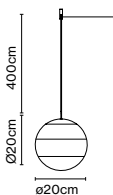

Dipping Light 20 - 24V

Code	Finish
A691-270	White
A691-271	Blue
A691-272	Green
A691-273	Amber
A691-274	Pink

Materials
Diffuser: Brilliant white blown glass globe with layered paint
Cover: Polycarbonate

Dimmable: Yes
Integrated dimmer: No
Dimming protocols: It depends on the purchased power supply.
Phase cut (Triac)
DALI

Product type: Pendant
Light source: LED SMD 24Vdc 5W 2700K CRI90 495lm
Luminaire: (Power supply not included) 231lm
Weight: Net 1,06 kg – Gross 1,7 kg
Package: 36 x 26 x 26 cm – 1,7 kg Vol – 0,02 m³
Product notes: Use with Cluster. 1 pc. hook accessory included
LED included

Dimmable

CE

ERC

UK
CR