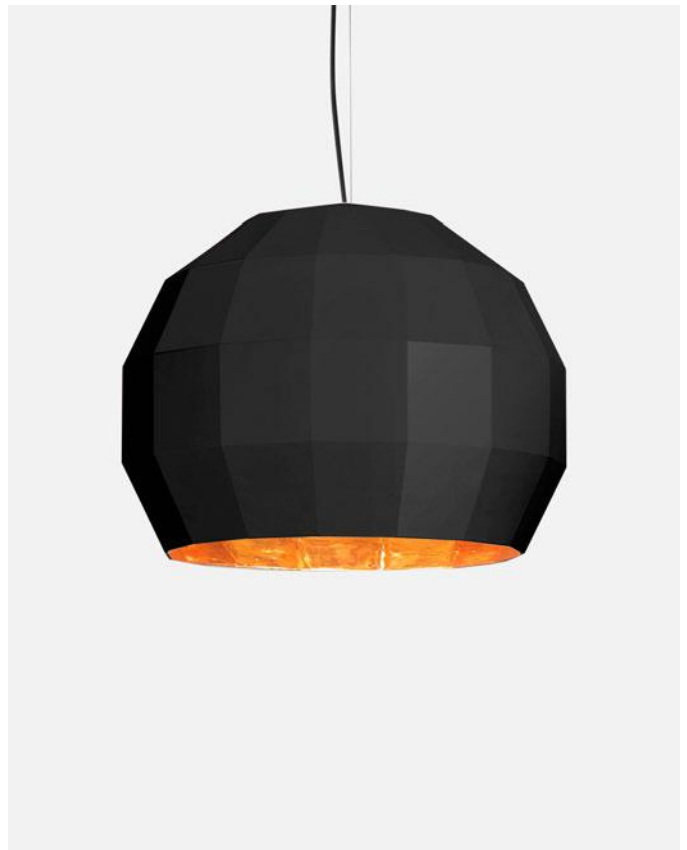

Materials

Shade: Ceramic with the inner part in brilliant white enamel or gold
Canopy: Ceramic
Cord: Fabric

Product type: Pendant

Light source: E27 LED Standard 8W

Weight: Net 6 kg – Gross 8,2 kg

Package: 59 x 60 x 59 cm – 8,2 kg Vol – 0,2 m³

Cable length: 2 m

Wire installation: Hardwired

Color cord: White whenever the inner or the outer part of the lamp is white. If not, it is black.

Canopy color: Same color as chosen shade