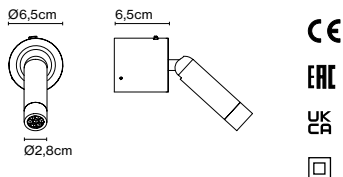

Ledtube A NEW

Code	Finish
A622-170-17-27K	● Aluminium
A622-170-18-27K	● Bronze
A622-170-35-27K	● Matt white (RAL 9010)
A622-170-39-27K	● Matt black (RAL 9005)

Materials
Structure: Injected aluminium

Dimmable: No

Product type: Wall / Ceiling
Light source: LED SMD 700mA 2,1W 2700K CRI80 226,5lm
Luminaire: 100 - 240 VAC 4,25W 131lm
Weight: Net 0,46 kg – Gross 0,56 kg
Package: 21 x 12 x 9 cm – 0,3 kg Vol – 0,002 m³
Product notes: Lens at 25° with a honeycomb grill to avoid glare.
Integrated switch.
LED included

Wire installation: Hardwired
Switch location: Structure