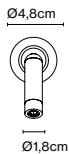

Ledtube mini spot

Code	Finish
A622-158	● Aluminium
A622-159	● Bronze
A622-160	● Matt white (RAL 9010)
A622-161	● Matt black (RAL 9005)

Materials
Structure: Injected aluminium

Dimmable: No

Product type: Wall / Ceiling
Light source: LED SMD 700mA 2,1W 2700K CRI80 199,4lm
Luminaire: 220 - 240 VAC 4,33W 45lm
Weight: Net 0,15 kg – Gross 0,3 kg
Package: 21 x 12 x 9 cm – 0,3 kg Vol – 0,002 m³
Product notes: Lens at 25° with a honeycomb grill to avoid glare.
LED included

Wire installation: Hardwired