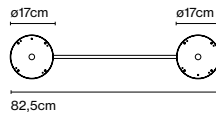

Accessory C2 Djembé 65

Code A681-019
Finish ● Black (RAL 9005)

Materials
Structure: Painted iron

Product type: Accessory
Weight: Net 1,13 kg – Gross 1,55 kg
Package: 85 x 20 x 9 cm - 1,55 kg – VOL - 0,015 m³
Product notes: Accessory to combine 2 Djembé 65 models for a single junction box.