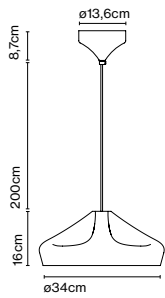

Pleat Box 36 LED

Code	Finish
A636-220	● White - White
A636-221	● White - Gold
A636-222	● Grey - White
A636-223	● Grey - Gold
A636-224	● Terracotta - White
A636-225	● Terracotta - Gold
A636-226	● Black - White
A636-227	● Black - Gold
A636-228	● Brown - White
A636-229	● Brown - Gold

Materials
Shade: Ceramic with the inner part in brilliant white enamel or gold
Canopy: Ceramic
Cord: Fabric

Dimmable: Yes
Integrated dimmer: No
Dimming protocols: Phase cut (Triac)

Product type: Pendant
Light source: LED SMD 700mA 8,2W 2700K CRI90 913lm
Luminaire: 220 - 240 VAC TRIAC 9,89W 233lm
Weight: Net 3,2 kg – Gross 4,3 kg
Package: 49 x 50 x 30 cm – 4,3 kg Vol – 0,07 m³
LED included