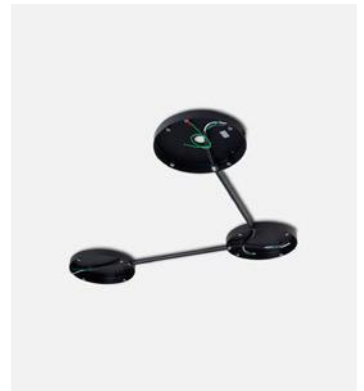

Accessory C3 Djembé 65

Code A681-020
Finish ● Black (RAL 9005)

Materials
Structure: Painted iron

Product type: Accessory
Weight: Net 1,8 kg – Gross 2,2 kg
Package: 85 x 20 x 9 cm - 2,2 kg – VOL - 0,015 m³
Product notes: Accessory to combine 3 Djembé 65 models for a single junction box.