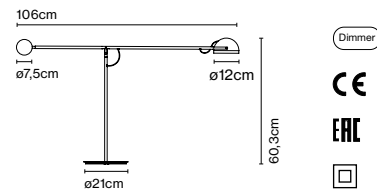

Copérnica M

Code	Finish
A686-001	● Satin Nickel-Golden-White
A686-002	● Satin Nickel-Graphite-White
A686-003	● Satin Nickel-Red-White
A686-004	● Graphite-Golden-Black
A686-005	● Graphite-Satin Nickel-Black
A686-006	● Graphite-Red-Black

Materials: Satin nickel or graphite
Structure: Satin nickel or graphite
Base: Steel
Counterweight: Steel
Diffuser: Aluminium

Dimmable: Yes
Integrated dimmer: Yes
Dimming protocols: 3 positions dimmer

Product type: Table
Light source: LED SMD 24Vdc 4,7W 2700K CRI90 491lm
Luminaire: 85 - 264 VAC 5,94W 416lm
Weight: Net 3,5 kg – Gross 6,1 kg
Package: 114 x 24 x 17 cm – 3,1 kg Vol – 0,046 m³
36 x 36 x 3 cm – 3 kg Vol – 0,004 m³
LED included

Cable length: 2 m
Wire installation: Plug-in
Color cord: Black
Switch location: Tilttable diffuser