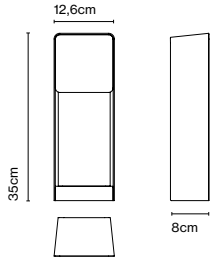

Lab A 35

Code	Finish
A646-060	● Graphite grey-White (RAL 7024-9003)
A646-061	● Graphite grey-Brown (RAL 7024-8019)
A646-062	● Graphite grey-Rust brown
A646-063	● Graphite grey-Dark iroko

Materials: Aluminium
Structure: Aluminium
Lids: Metal, wood

Dimmable: Yes
Integrated dimmer: No
Dimming protocols: Phase cut (Triac)

Product type: Wall
Light source: LED SMD 700mA 6,3W 2700K CRI80 590lm
Luminaire: 220 - 240 VAC TRIAC 8,41W 293lm
Weight: Net 1,4 kg – Gross 2,3 kg
Package: 17,5 x 13 x 46 cm – 2,3 kg Vol – 0,01 m³

CE

UK
CA

ERC

IP65