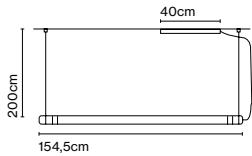

Dimmable

CE

ERC

UK
CA

Cable length: 2 m
Wire installation: Hardwired
Color cord: Transparent
Canopy color: White

N°8, Christophe Mathieu

The wooden sphere of the N° 8's lampshade is handcrafted to make each lamp unique. Its smooth texture has the quality and feel of a billiard ball, while its flexible arm, covered in braided fabric, is a mainstay that improves its look without sacrificing