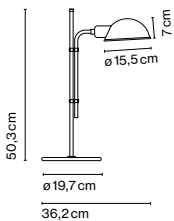

Materials
 Base: Iron wapped with black rubber
 Stem: Iron
 Shade: Aluminium

Product type: Table
 Light source: E14 LED 5W
 Weight: Net 1,8 kg – Gross 3 kg
 Package: 47 x 34 x 11 cm – 3 kg Vol – 0,017 m³