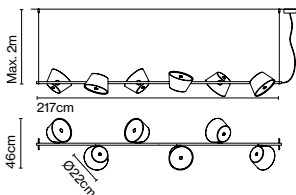

Materials
Shade: Aluminium
Diffuser: Opalescent methacrylate

Product type: Pendant
Light source: 6x E14 LED Standard 5W
Weight: Net 3 kg – Gross 6,4 kg
Package: 225 x 18 x 18 cm – 5,7 kg Vol – 0,072 m³
(6x) 24 x 24 x 17 cm – 0,7 kg Vol – 0,009 m³