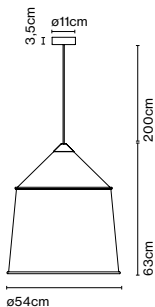

Jaima 54 IP65

Code	Finish
A683-017	● Blue
A683-018	● Beige
A683-019	● Grey
A683-020	● Green

Materials
Shade: Textilene, inner part in white

Dimmable: Yes
Integrated dimmer: No
Dimming protocols: Phase cut (Triac)

Product type: Pendant
Light source: LED COB 230VAC 15W 2700K CRI90 1022lm
Luminaire: 230VAC TRIAC 15W 513lm
Weight: Net 2,2 kg – Gross 5 kg
Package: 55 x 55 x 46 cm – 5 kg Vol – 0,14 m³
LED included

Dimmable

CE

IP65

UK

ERC