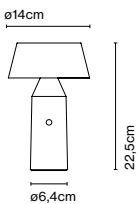

Bicoca

Code	Finish
A680-055	● Off-white (RAL 9001)
A680-056	● Anthracite (RAL 7026)
A680-057	● Red wine (RAL 3005)
A680-058	● Yellow (RAL 1032)
A680-059	● Light blue (PANTONE 7542C)
A680-060	● Pale pink (PANTONE 5015C)

Materials	Dimmable: Yes
Shade: Color Polycarbonate	Integrated dimmer: Yes
Body: Color Polycarbonate	Dimmer Type: 3 positions dimmer
Diffuser: Opal Polycarbonate	

Product type: Table / Portable
Light source: LED SMD 1A 3,5W 2700K CRI90 398lm
Luminaire: in 5 Vdc 1,5A 241lm
Weight: Net 0,46 kg – Gross 1,2 kg
Package: Ø16 x 30 cm – 1,2 kg Vol – 0,006 m³ (1U)
51 x 30 x 34 cm – 6,8 kg Vol – 0,05 m³ (6U)
Product notes: Multiple order of 6 units
Charging cable included (USB to USB-C). Power adapter not included.
LED included