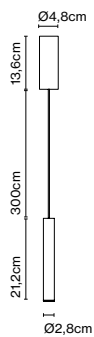

Milana

Code	Finish
A699-001	● Off-white (RAL 1013)
A699-002	● Black (RAL 9005)
A699-013	● Red (RAL 3013)
A699-014	● Beige (RAL 1001)
A699-015	● Grey (RAL 7038)

Materials: Shade: Aluminium; Diffuser: Polycarbonate
Dimmable: Yes; Integrated dimmer: No; Dimming protocols: Phase cut (Triac)

Product type: Pendant
Light source: LED SMD 700mA 8,6W 2700K CRI90 372lm
Luminaire: 220 - 240 VAC TRIAC 8,72W 340lm
Weight: Net 0,52 kg - Gross 0,7 kg
Package: 22,5 x 7 x 4 cm - 0,3 kg Vol - 0,0006 m³
20 x 12 x 8 cm - 0,4 kg Vol - 0,0006 m³
Product notes: DALI upon request