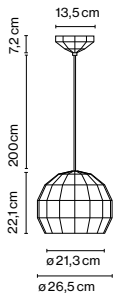

Materials

Shade: Ceramic with the inner part in brilliant white enamel or gold
 Canopy: Ceramic
 Cord: Fabric

Product type: Pendant

Light source: E27 LED Standard 8W

Weight: Net 2,4 kg – Gross 3,3 kg

Package: 35 x 34 x 40 cm – 3,3 kg Vol – 0,05 m³