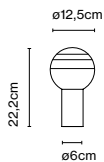

Dipping Light

Code	Finish
A691-001	White - Brushed Brass
A691-060	White - Graphite
A691-002	Blue - Brushed Brass
A691-061	Blue - Graphite
A691-003	Green - Brushed Brass
A691-062	Green - Graphite
A691-004	Amber - Brushed Brass
A691-063	Amber - Graphite
A691-005	Pink - Brushed Brass
A691-064	Pink - Graphite

Materials Dimmable: No
Body: Metal
Diffuser: Brilliant white blown glass
globe with layered paint

Product type: Table
Light source: LED SMD 700mA 2,2W 2700K CRI90 216lm
Luminaire: 90 - 264 VAC 3,72W 123lm
Weight: Net 1,2 kg - Gross 1,8 kg
Package: 35 x 35 x 18 cm - 1,8 kg Vol - 0,011 m³

Cable length: 2 m
Wire installation: Plug-in
Color cord: Black
Switch location: In-line