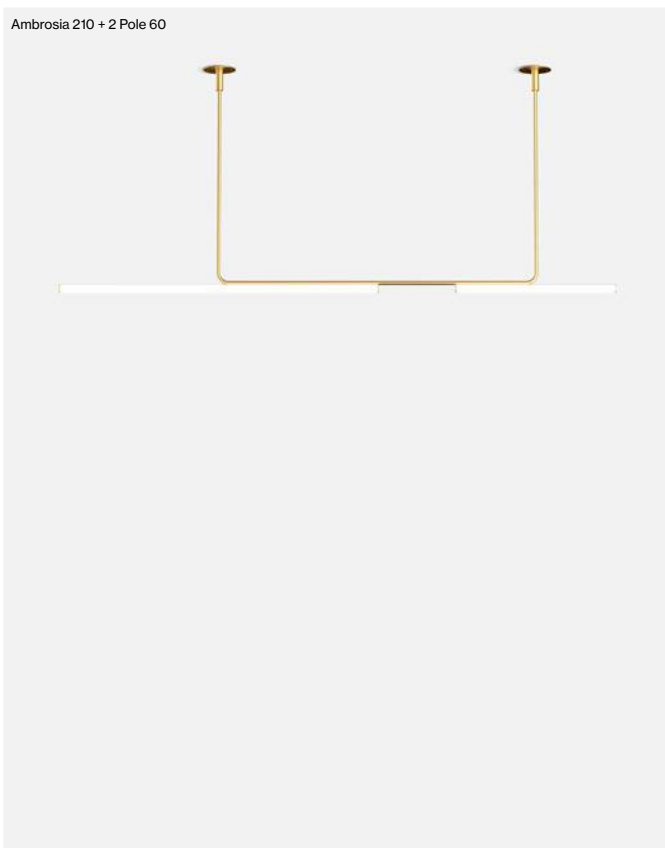

Ambrosia 180

Code	Finish	CCT
A704-002-15-22K	● Matt Gold	22K
A704-002-15-27K	● Matt Gold	27K
A704-002-15-30K	● Matt Gold	30K
A704-002-16-22K	● Black	22K
A704-002-16-27K	● Black	27K
A704-002-16-30K	● Black	30K

Materials
Structure: Aluminium
Diffuser: Methacrylate
Canopy: Aluminium / Steel

Dimmable: Yes
Integrated dimmer: No
Dimming protocols: It depends on the purchased power supply.

Product type: Pendant / Ceiling

Light source Ambrosia 22K: LED SMD 24Vdc 28,8W 2200K CRI80 3174lm
Luminaire Ambrosia 22K: (Power supply not included) 2823lm

Light source Ambrosia 27K: LED SMD 24Vdc 28,8W 2700K CRI90 3042lm
Luminaire Ambrosia 27K: (Power supply not included) 2833lm

Light source Ambrosia 30K: LED SMD 24Vdc 28,8W 3000K CRI90 3384lm
Luminaire Ambrosia 30K: (Power supply not included) 2886lm

Weight: 3,1 kg – Gross 3,6 kg

Package: 29 x 10 x 135 cm - 2 kg – VOL - 0,04 m³

8 x 8 x 188 cm - 1,6 kg – VOL - 0,01 m³

Product notes: 24V remote power supply to be ordered separately.
LED included

(1) The height can be increased by means of the 40 or 60 cm poles (max. 3 units.) They can be combined..

Wire installation: Hardwired / Recessed

Ambrosia 210

Code	Finish	CCT
A704-003-15-22K	● Matt Gold	22K
A704-003-15-27K	● Matt Gold	27K
A704-003-15-30K	● Matt Gold	30K
A704-003-16-22K	● Black	22K
A704-003-16-27K	● Black	27K
A704-003-16-30K	● Black	30K

Materials
Structure: Aluminium
Diffuser: Methacrylate
Canopy: Aluminium / Steel

Dimmable: Yes
Integrated dimmer: No
Dimming protocols: It depends on the purchased power supply.

Product type: Pendant / Ceiling

Light source Ambrosia 22K: LED SMD 24Vdc 28,8W 2200K CRI80 3174lm
Luminaire Ambrosia 22K: (Power supply not included) 2802lm