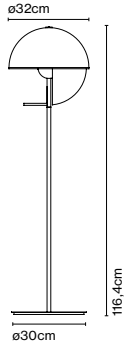

Theia P

Code
A672-003
A672-004

Finish
● White (RAL 9010)
● Black (RAL 9005)

Materials
Base: Iron
Stem: Iron
Dissipater: Aluminium
Diffuser: Spun metal
Shade: Thermoformed methacrylate

Dimmable: No
Integrated dimmer: Yes

Product type: Floor
Light source: LED SMD 700mA 8,2W 2700K CRI90 913lm
Luminaire: 100 - 240 VAC 10,85W
Weight: Net 6,8 kg – Gross 8,5 kg
Package: 37 x 37 x 23 cm – 5,8 kg Vol – 0,03 m³
120 x 17 x 12 cm – 2,7 kg Vol – 0,02 m³
LED included

Dimmer

CE

ERC