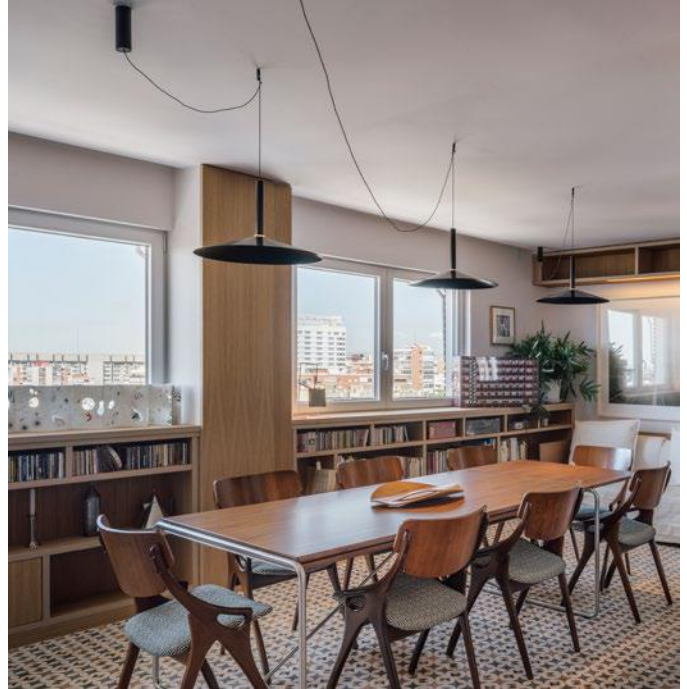

Milana, Jaime Ramirez

An almost imperceptible lens covers the LED and distributes the light. If only the cylindrical lamp is used, the downward-directed light is impeccable, and when a

shade is added, the light escapes, illuminating the lamp itself. This new lighting system gives the user control of the light, offering a new conceptual proposal.