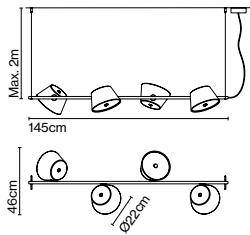

Tam Tam 4

Code
Structure
A633-017

Finish
● Black (RAL 9011)

Shades
A633-011 39 ● Black (RAL 9011)
A633-011 35 ● Off-white (RAL 1013)
A633-011 46 ● Orange (RAL 2000)
A633-011 47 ● Brown Grey (RAL 7013)
A633-011 45 ● Green (RAL 6025)
A633-011 37 ● Sand (RAL 7032)
A633-011 48 ● Blue (RAL 5024)

Materials
Shade: Aluminium
Diffuser: Opalescent methacrylate

Product type: Pendant
Light source: 4x E14 LED Standard 5W
Weight: Net 2,4 kg – Gross 5,1 kg
Package: 167 x 18 x 18 cm – 4,4 kg Vol – 0,054 m³
(4x) 24 x 24 x 17 cm – 0,7 kg Vol – 0,009 m³

CE

ERC

UK
CA

Cable length: 3 m
Wire installation: Hardwired
Color cord: Black
Canopy color: Black