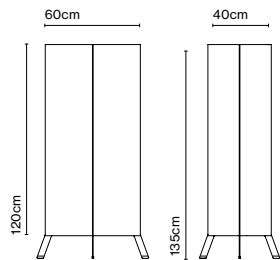

LaFlaca 120

Code A700-001   Finish ● Beige

Materials   Dimmer Casambi IP65 (optional)
Structure: Stainless Steel
Diffuser: Translucent methacrylate
Shade: Textilene

Product type: Floor
Light source: E27 LED Standard 8W 2700K
Weight: Net 5 kg – Gross 7,5 kg
Package: 57 x 52 x 140 cm – 7,5 kg Vol – 0,4 m³

CE

ERC

IP65

Cable length: 4 m
Wire installation: Plug-in
Color cord: Black