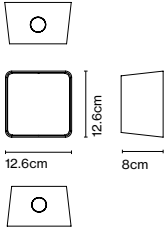

Lab 2

Code
A646-003
A646-011

Finish
● White (RAL 9003)
● Graphite grey (RAL 7024)

Materials
Structure: Injected aluminium
Lids: Metal, wood, stone-like

Dimmable: No

Product type: Wall
Light source: LED SMD 700mA 5,4W 3000K CRI80 202lm
Luminaire: 100 - 240 VAC 6,2W 170lm
Weight: Net 0,87 kg – Gross 1 kg
Package: 16 x 15 x 14 cm – 1 kg Vol – 0,003 m³

CE

UK
CA

ERC

IP65