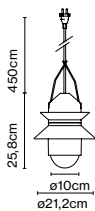

Santorini

Code	Finish
A654-001	● White (RAL 9003)
A654-002	● Grey (RAL 7039)
A654-003	● Mustard (RAL 1032)

Materials
Structure: Polycarbonate
Shade: Blown pressed glass

Product type: Pendant
Light source: E27 LED Standard 8W
Weight: Net 1,5 kg – Gross 2,2 kg
Package: 41 x 26 x 24 cm – 2,2 kg Vol – 0,03 m³

CE

EAC

IP65

Cable length: 4,5 m
Wire installation: Plug-in
Color cord: Black