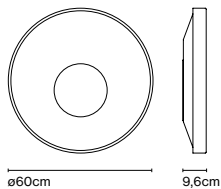

Dimmable

Wire installation: Hardwired

Tam Tam, Fabien Dumas

The Tam Tam is a festive and versatile collection that offers several options to add color and originality to all types of interior design projects.