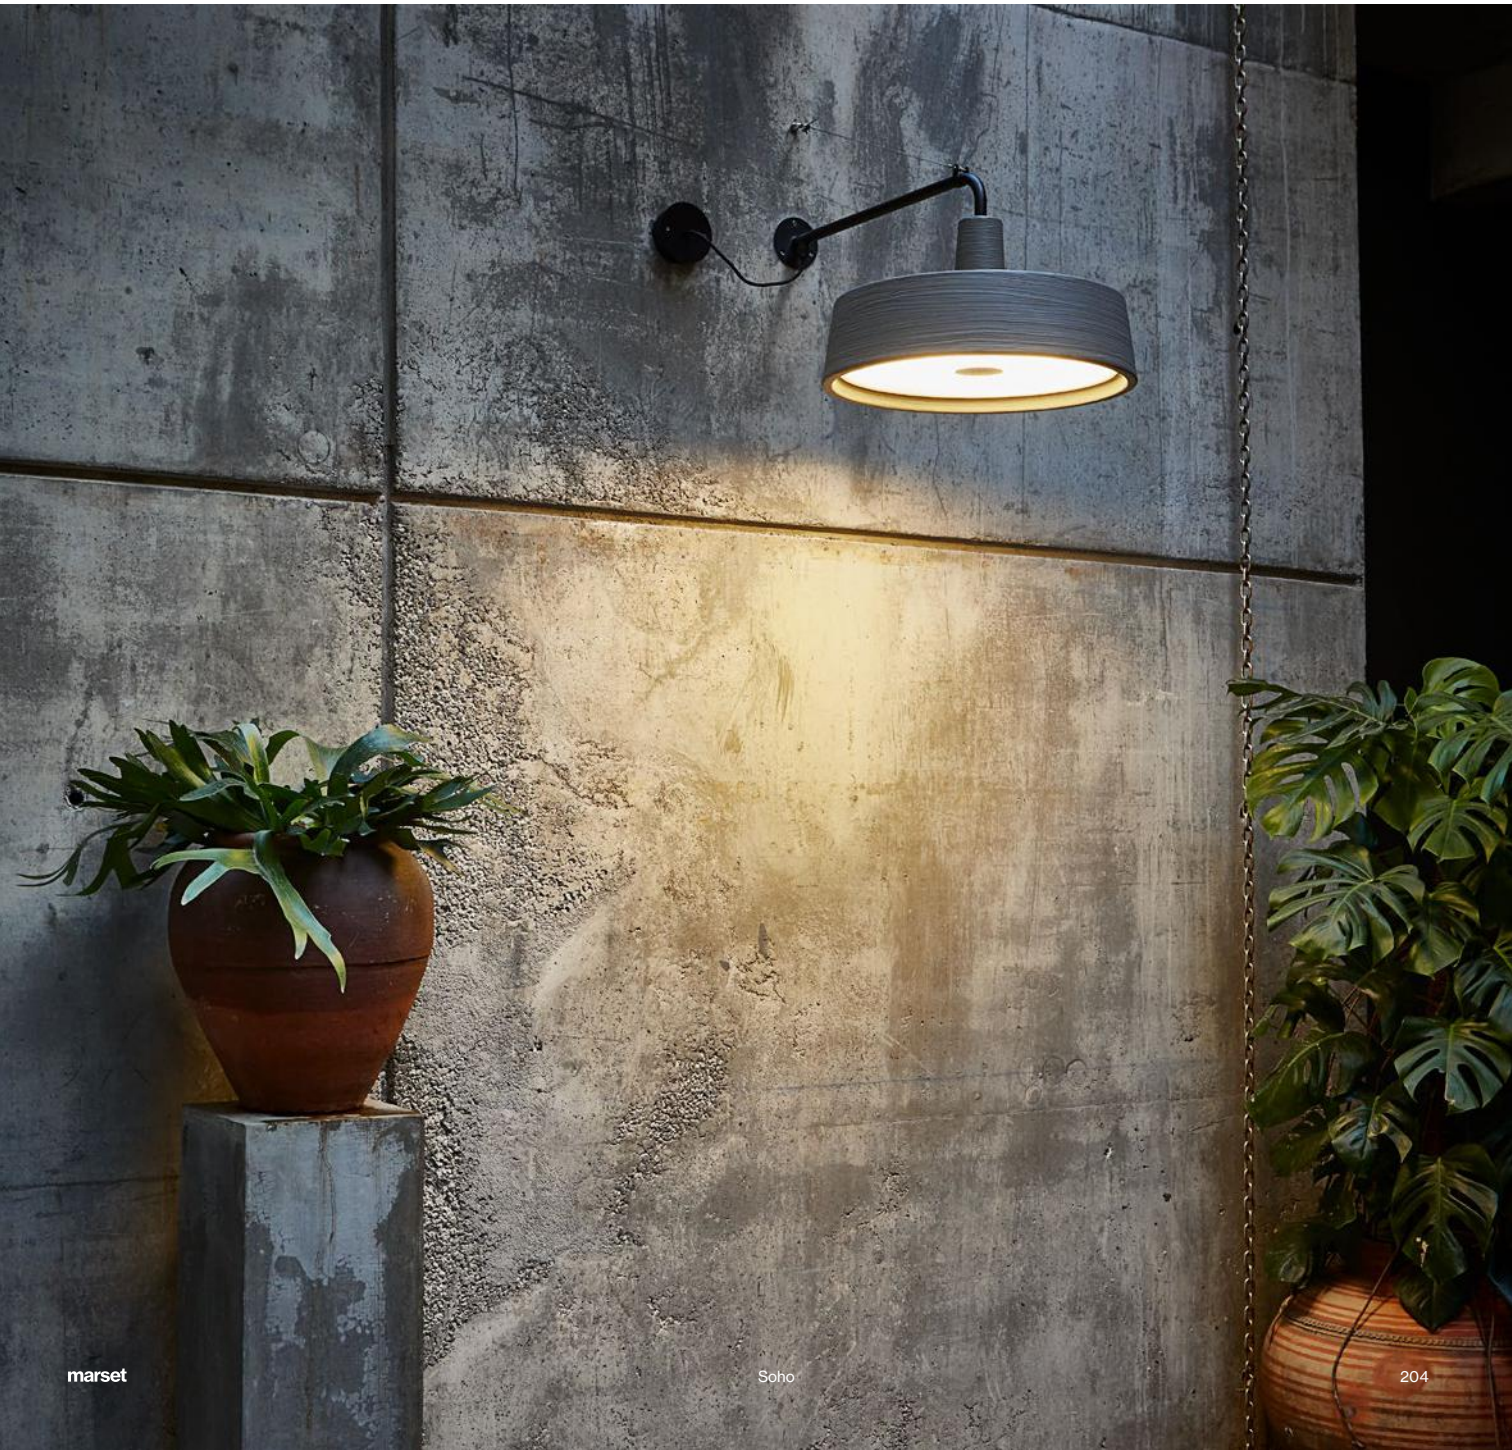

Dimmer Casambi IP65

Code A712-001
Finish ● Black

Materials
Case: ABS
Trim: Aluminium

Product type: Accessory
85 - 240 VAC max. 50W
Weight: Net 2 kg – Gross 3 kg
Package: 20 x 12 x 8 cm - 3 kg – VOL - 0,002 m³
Product notes: Bluetooth smart wireless trailing edge dimmer that adjusts light intensity or switches the lamp ON/OFF. Available in Android or iOS with the app Casambi.

CE
EAC
UK
IP65