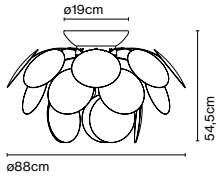

Discocó C88

Code	Finish
A620-011	● White (RAL 9003)
A620-109	● Matte Grey (RAL 7037)
A620-108	● Matte Beige (RAL 1001)
A620-082	● Black - Gold (RAL 9004 - Gold)

Materials
Discs: ABS
Semi-sphere: Chromed metal

Product type: Ceiling
Light source: 3x E27 LED Globe (ø120) 14W
Weight: Net 5,9 kg – Gross 9,5 kg
Package: 121 x 31 x 41 cm - 9,5 kg – VOL - 0,15 m³

Wire installation: Hardwired