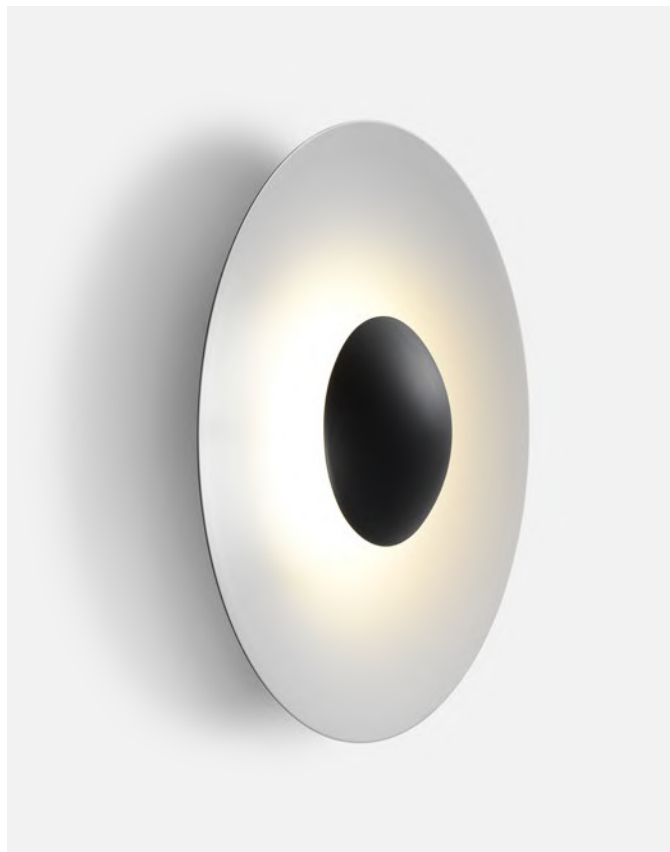

Ginger 20C IP65

Code
A662-550-31
A662-550-39

Finish
● Rust Brown
▲ Black-White (RAL 9005-9010)

Materials
Diffuser: Aluminium
Dissipater: Aluminium

Dimmable: Yes
Integrated dimmer: No
Dimming protocols: It depends on the purchased power supply.
Phase cut (Triac)

Product type: Wall / Ceiling
Light source: LED SMD 24Vdc 5W 2700K CRI90 495lm
Luminaire: (Power supply not included) 161lm - Black-White
(Power supply not included) 29lm - Rust brown
Weight: Net 0,5 kg – Gross 0,7 kg
Package: 24 x 21 x 10 cm – 0,7 kg Vol – 0,01 m³
Product notes: 24V remote power supply to be ordered separately.
LED included

Power supplies on page 108

Canopy color: Black

Ginger 32C IP65

Code
A662-551-31
A662-551-39

Finish
● Rust Brown
▲ Black-White (RAL 9005-9010)

Materials
Diffuser: Aluminium
Dissipater: Aluminium

Dimmable: Yes
Integrated dimmer: No
Dimming protocols: Phase cut (Triac)

Product type: Wall / Ceiling
Light source: LED SMD 700mA 8,2W 2700K CRI90 913lm
Luminaire: 220 - 240 VAC TRIAC 9W 350lm - Black-White
220 - 240 VAC TRIAC 9W 81lm - Rust Brown
Weight: Net 0,9 kg – Gross 2 kg
Package: 43 x 48 x 17 cm – 2 kg Vol – 0,04 m³
Product notes: DALI and Casambi upon request
LED included

Canopy color: Black