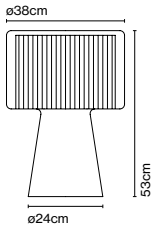

Mercer

Code
A89-001
A89-070

Finish
● Natural cotton ribbon
● Pearl white

Materials
Shade: Textile
Structure: Blown glass
Diffuser: Opal disc

Integrated dimmer: Yes
Dimmer Type: Progressive in-line dimmer

Product type: Table
Light source: E27 LED 9,5W DIM
Weight: Net 5 kg – Gross 7 kg
Package: 65 x 49 x 49 cm – 7 kg Vol – 0,16 m³

Dimmer

CE

EAC

Cable length: 1,5 m
Wire installation: Plug-in
Color cord: Black
Switch location: In-line