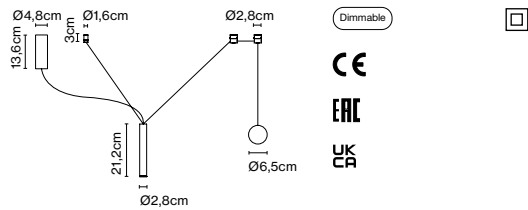

Milana Counterweight

Code	Finish
A699-007	● Off-white (RAL 1013)
A699-008	● Black (RAL 9005)
A699-040	● Red (RAL 3013)
A699-041	● Beige (RAL 1001)
A699-042	● Grey (RAL 7038)

Materials: Shade: Aluminium
Diffuser: Polycarbonate

Dimmable: Yes
Integrated dimmer: No
Dimming protocols: Phase cut (Triac)

Product type: Pendant
Light source: LED SMD 700mA 8,6W 2700K CRI90 372lm
Luminaire: 220 - 240 VAC TRIAC 8,72W 340lm
Weight: Net 1 kg – Gross 1,3 kg
Package: 22,5 x 7 x 4 cm – 0,3 kg Vol – 0,0006 m³
20 x 12 x 8 cm – 0,4 kg Vol – 0,0006 m³
12 x 12 x 7 cm – 0,6 kg Vol – 0,001 m³
Product notes: DALI upon request

Cable length: 3 m
Wire installation: Hardwired
Color cord: Black
Canopy color: Black