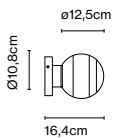

Dipping Light A2-13

Code	Finish
A691-220	White - Brushed Brass
A691-221	White - Graphite
A691-222	Blue - Brushed Brass
A691-223	Blue - Graphite
A691-224	Green - Brushed Brass
A691-225	Green - Graphite
A691-226	Amber - Brushed Brass
A691-227	Amber - Graphite
A691-228	Pink - Brushed Brass
A691-229	Pink - Graphite

Materials: Body: Metal
Diffuser: Brilliant white blown glass globe with layered paint

Dimmable: Yes
Integrated dimmer: No
Dimming protocols: Phase cut (Triac)

Product type: Wall
Light source: LED SMD 700mA 8,6W 2700K CRI90 765lm
Luminaire: 220 - 240 VAC TRIAC 7,96W
Weight: Net 0,7 kg – Gross 1,4 kg
Package: 18 x 18 x 35 cm – 1,4 kg Vol – 0,001 m³
LED included

Wire installation: Hardwired