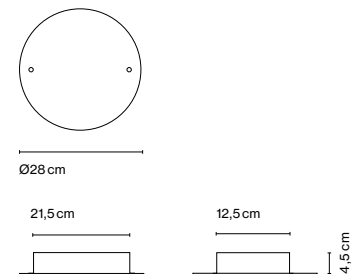

Nenúfar Canopy 100W

Code A647-015
Finish ● Black

Materials
Structure: Painted iron

Dimmable: No

Product type: Accessory
Luminaire: 90 - 264 VAC 100W (max.)
Weight: Net 2 kg – Gross 2,5 kg
Package: 32 x 31 x 9 cm - 2,5 kg – VOL - 0,008 m³
Wire installation: Hardwired
Canopy color: Black - Entry points: 5