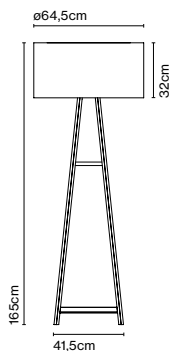

Cala P165

Code A645-009   Finish ● Oak - Pearl White

Materials
Shade: White polyester PET, textile
Diffuser: Methacrylate
Structure: Varnished Oak

Product type: Floor
Light source: 3x E27 LED Standard 8W
Weight: Net 5,02 kg – Gross 10,3 kg
Package: 69 x 69 x 37 cm - 5,3 kg – VOL - 0,18 m³
50 x 13 x 155 cm - 5 kg – VOL - 0,02 m³

CE

ERC

Cable length: 2 m
Wire installation: Plug-in
Color cord: Black
Switch location: In-line