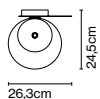

Materials
 Shade: Aluminium
 Diffuser: Opalescent methacrylate
 Plate: Metal

Product type: Wall
 Light source: E14 LED Standard 5W
 Weight: Net 1,2 kg – Gross 2 kg
 Package: 31 x 31 x 13 cm – 1,3 kg Vol – 0,012 m³
 24 x 24 x 17 cm – 0,7 kg Vol – 0,009 m³