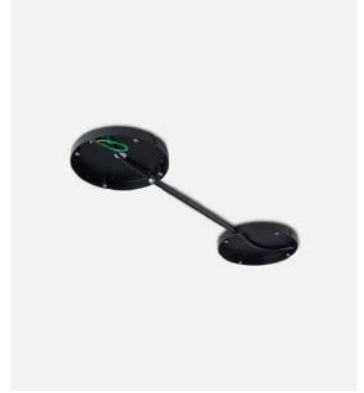

Product type: Accessory
Weight: Net 0,91 kg – Gross 1,35 kg
Package: 62 x 20 x 9 cm - 1,35 kg – VOL - 0,01 m³
Product notes: Accessory to combine 2 Djembé 42 models for a single junction box.

Accessory C3 Djembé 42