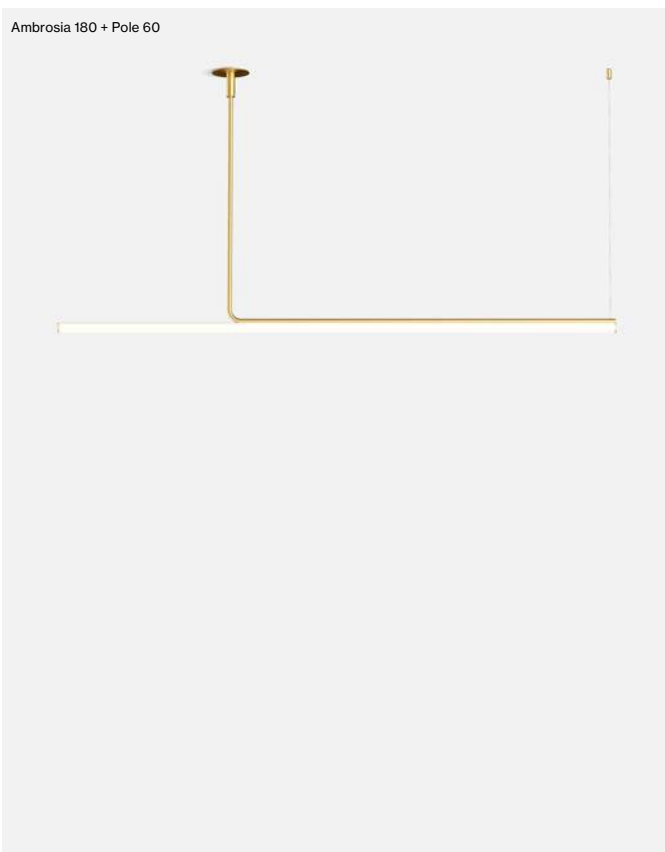

Ambrosia 180

Code	Finish	CCT
A704-002-15-22K	● Matt Gold	22K
A704-002-15-27K	● Matt Gold	27K
A704-002-15-30K	● Matt Gold	30K
A704-002-16-22K	● Black	22K
A704-002-16-27K	● Black	27K
A704-002-16-30K	● Black	30K

Materials
Structure: Aluminium
Diffuser: Methacrylate
Canopy: Aluminium / Steel

Dimmable: Yes
Integrated dimmer: No
Dimming protocols: It depends on the purchased power supply.

Product type: Pendant / Ceiling

Light source Ambrosia 22K: LED SMD 24Vdc 28,8W 2200K CRI80 3174lm
Luminaire Ambrosia 22K: (Power supply not included) 2823lm

Light source Ambrosia 27K: LED SMD 24Vdc 28,8W 2700K CRI90 3042lm
Luminaire Ambrosia 27K: (Power supply not included) 2833lm

Light source Ambrosia 30K: LED SMD 24Vdc 28,8W 3000K CRI90 3384lm
Luminaire Ambrosia 30K: (Power supply not included) 2886lm

Weight: 3,1 kg – Gross 3,6 kg

Package: 29 x 10 x 135 cm - 2 kg – VOL - 0,04 m³

8 x 8 x 188 cm - 1,6 kg – VOL - 0,01 m³

Product notes: 24V remote power supply to be ordered separately.
LED included

(1) The height can be increased by means of the 40 or 60 cm poles (max. 3 units.) They can be combined..

Wire installation: Hardwired / Recessed

Ambrosia 210

Code	Finish	CCT
A704-003-15-22K	● Matt Gold	22K
A704-003-15-27K	● Matt Gold	27K
A704-003-15-30K	● Matt Gold	30K
A704-003-16-22K	● Black	22K
A704-003-16-27K	● Black	27K
A704-003-16-30K	● Black	30K

Materials
Structure: Aluminium
Diffuser: Methacrylate
Canopy: Aluminium / Steel

Dimmable: Yes
Integrated dimmer: No
Dimming protocols: It depends on the purchased power supply.

Product type: Pendant / Ceiling

Light source Ambrosia 22K: LED SMD 24Vdc 28,8W 2200K CRI80 3174lm
Luminaire Ambrosia 22K: (Power supply not included) 2802lm