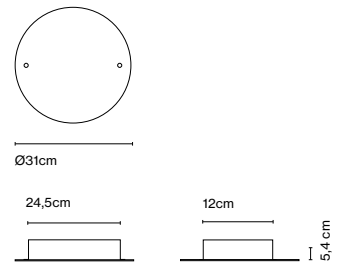

Product type: Accessory
Luminaire: 220 - 240 VAC 0-10V 100W (max.)
Weight: Net 2,1 kg – Gross 2,5 kg
Package: 44 x 44 x 13 cm - 2,5 kg – VOL - 0,012 m³

Dimmable: Yes
Integrated dimmer: No
Dimming protocols: 1-10V