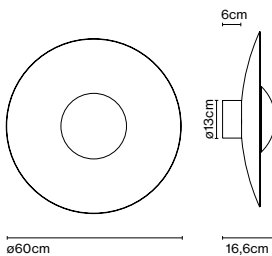

Ginger 60C IP65

Code
A662-553-31
A662-553-39

Finish
● Rust Brown
▲ Black-White (RAL 9005-9010)

Materials
Diffuser: Aluminium
Dissipater: Aluminium

Dimmable: Yes
Integrated dimmer: No
Dimming protocols: Phase cut (Triac)

Product type: Wall / Ceiling
Light source: LED SMD 700mA 22,4W 2700K CRI90 2933lm
Luminaire: 180 - 295 VAC TRIAC 26,09W 1165lm - Black-White
180 - 295 VAC TRIAC 26,09W 245lm - Rust brown
Weight: Net 3,6 kg – Gross 6,3 kg
Package: 67 x 67 x 24 cm – 6,3 kg Vol – 0,1 m³
Product notes: DALI and Casambi upon request
LED included

Dimmable

CE

ERC

UK
CA

IP65

Canopy color: Black