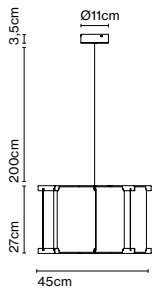

Product type: Pendant

Light source: E27 LED STANDARD 8W 2700K
Weight: Net 1,9 kg – Gross 2,3 kg
Package: 45 x 48 x 9 cm – 2,3 kg Vol – 0,02 m³

CE

ERC

UK

□

Cable length: 2 m
Wire installation: Hardwired
Color cord: Black
Canopy color: Black