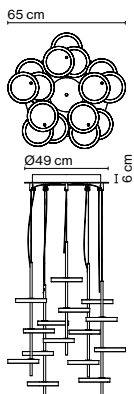

Nenúfar Pre-set 5A

Code	Finish	Dimming	Class
A647-113	● Black	-	I
A647-115	● Black	DALI	I
A647-117	● Black	1-10V	I

Materials
Stem: Metal
Shade: Polycarbonate
Diffuser: Methacrylate

Dimmable: Yes
Integrated dimmer: No
Dimming protocols: DALI
1-10V

Product type: Pendant
Light source: LED SMD 24Vdc 27W (x5) 2700K CRI90 3150lm (x5)
Luminaire: 180 - 264 VAC 134W 611lm (x5)
220 - 240 VAC DALI 611lm (x5)
220 - 240 VAC 0-10V 611lm (x5)
Weight: Net 8 kg – Gross 9,5 kg
Package: 53 x 53 x 12 cm – 6,5 kg Vol – 0,033 m³
(5x) 69 x 34 x 32 cm – 3 kg Vol – 0,075 m³
Product notes: 3000K available upon request
LED included