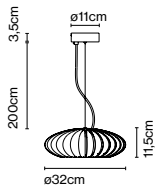

Cable length: 2 m
Wire installation: Hardwired
Color cord: Transparent
Canopy color: White

Maranga 50

Code A644-001 Finish ● White (RAL 9003)

Materials
Shade: Polycarbonate, chromed metal cover
Diffuser: Transparent polycarbonate