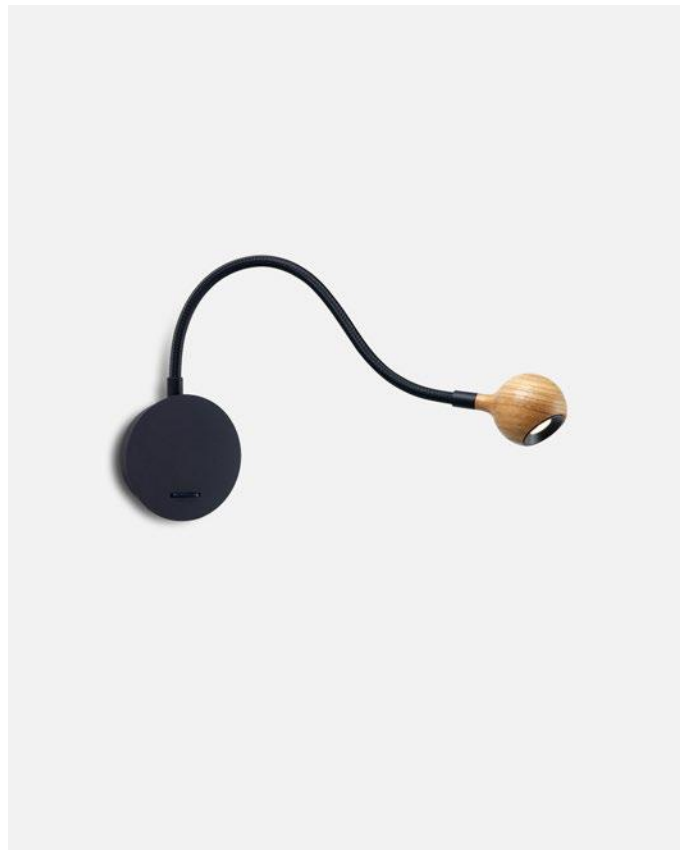

N°8

Code
A670-001
A670-002

Finish
● Oak
● Wenge

Materials
Plate: Metal
Arm: Metal covered in braided fabric
Diffuser: Wood

Dimmable: No

Product type: Wall
Light source: LED SMD 700mA 2,1W 2700K CRI80 226,5lm
Luminaire: 100 - 240 VAC 4,25
Weight: Net 0,62 kg – Gross 1,15 kg
Package: 69 x 17 x 12 cm – 1,15 kg Vol – 0,01 m³
LED included

Wire installation: Hardwired
Canopy color: Black
Switch location: Plate