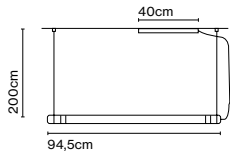

Neón de Luz NL - S 95

Code	Finish	Dimming	Class
A70-503	● Aluminium LED	-	II
A70-515	● Aluminium LED	DALI	II

Materials
Structure: Polycarbonate with reflectors
Brackets: Chromed zamac
Reactance box: Polycarbonate

Dimmable: Depends on the model
Integrated dimmer: No
Dimming protocols: DALI

Product type: Pendant
Light source: LED SMD 450mA 27,6W 3000K CRI80 3710lm
Luminaire: 220 - 240 VAC 30,13W 2200lm
220 - 240 VAC 29,07W 2200lm
Weight: Net 1,5 kg – Gross 2,26 kg
Package: 100 x 8 x 8 cm – 1,16 kg Vol – 0,006 m³
58 x 22 x 5 cm – 1,2 kg Vol – 0,006 m³
LED included

Dimmable

CE

EAC

UK
CA

Cable length: 2 m
Wire installation: Hardwired
Color cord: Transparent
Canopy color: White