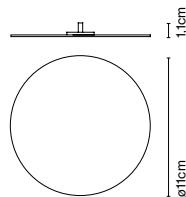

Disk accessory + magnet

Code	Finish
A691-097	● Negro

Materials
Structure: Metal counterweight

Product type: Accessory
Weight: Net 0,5 kg – Gross 0,6 kg
Package: 16 x 14 x 9 cm - 0,6 kg – VOL - 0,002 m³