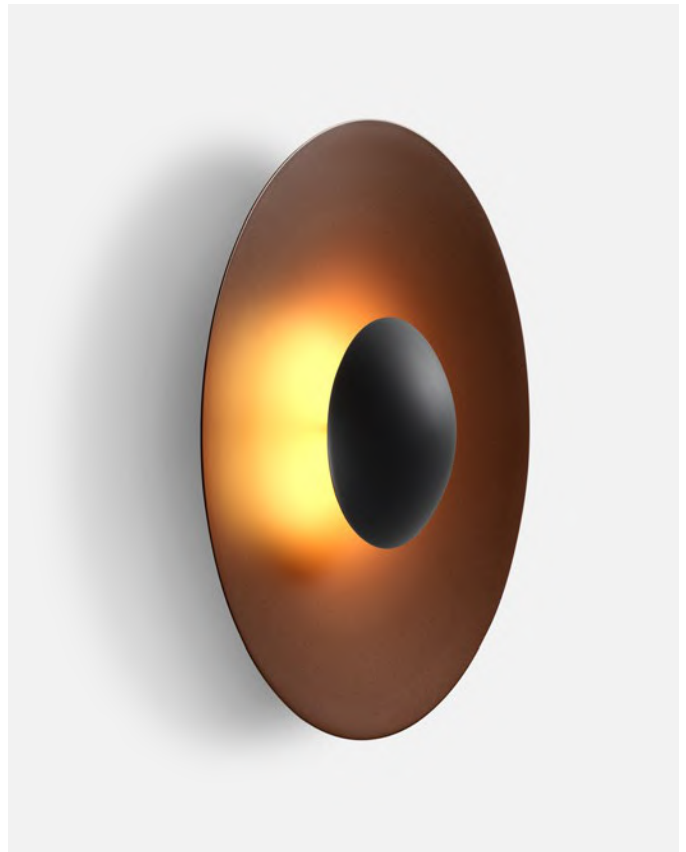

Dimmable

CE

ERC

UK
CA

IP65

Canopy color: Black

Ginger 60C IP65

Code
A662-553-31
A662-553-39