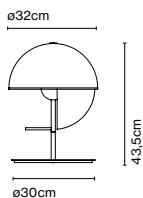

Theia M

Code
A672-001
A672-002

Finish
● White (RAL 9010)
● Black (RAL 9005)

Materials
Base: Iron
Stem: Iron
Dissipater: Aluminium
Diffuser: Spun metal
Shade: Thermoformed methacrylate

Dimmable: No
Integrated dimmer: Yes

Product type: Table
Light source: LED SMD 700mA 8,2W 2700K CRI90 913lm
Luminaire: 100 - 240 VAC 10,85W
Weight: Net 5,9 kg – Gross 7,2 kg
Package: 36 x 36 x 24 cm – 5,8 kg Vol – 0,03 m³
44 x 18 x 12 cm – 1,4 kg Vol – 0,01 m³
LED included

Dimmer

CE

ERC

Cable length: 1,5 m
Wire installation: Plug-in
Color cord: Black
Switch location: Built-in the dissipater