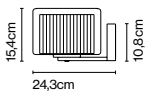

Mercer A

Code   Finish
A89-050   ● Natural cotton ribbon
A89-076   ● Pearl white

Materials
Shade: Textile
Structure: Blown glass
Wal bracket: Chromed iron

Product type: Wall
Light source: E14 LED 5W
Weight: Net 1,35 kg – Gross 2 kg
Package: 33 x 33 x 28 cm – 2 kg Vol – 0,03 m³

Wire installation: Hardwired