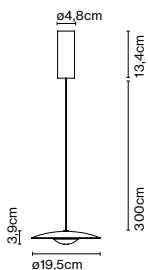

Ginger 20

Code	Finish
A662-180	● Oak-White
A662-181	● Wenge-White
A662-182	● Oak-Oak
A662-183	● Wenge-Wenge
A662-340	● Brushed brass-Brushed brass
A662-341	● Brushed brass-White
A662-342	● Black-White

Materials: Pressed wood or brushed aluminium
Diffuser: Aluminium
Dissipater: Aluminium

Dimmable: Yes
Integrated dimmer: No
Dimming protocols: Phase cut (Triac)

Product type: Pendant
Light source: LED SMD 350mA 4,05W 2700K CRI90 463lm
Luminaire: 220 - 240 VAC TRIAC 5,72W 161lm
Weight: Net 0,6 kg – Gross 0,8 kg
Package: 23 x 21 x 10 cm – 0,8 kg Vol – 0,01 m³

Dimmable

CE

ERC

UK

□

Cable length: 3 m
Wire installation: Hardwired
Color cord: Black
Canopy color: Black