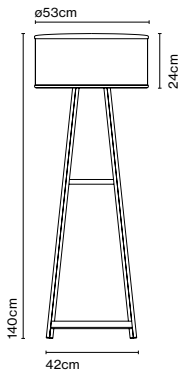

Cala 140 IP65

Code A645-003 Finish ● Iroko - Brown

Materials
Shade: Polyethilene , Textilene
Structure: Iroko wood

Product type: Floor
Light source: 2x E27 LED Standard 8W
Weight: Net 10,6 kg – Gross 10,3 kg
Package: 56 x 56 x 29 cm - 5,2 kg – VOL - 0,091 m³
47 x 12 x 126 cm - 6 kg – VOL - 0,071 m³