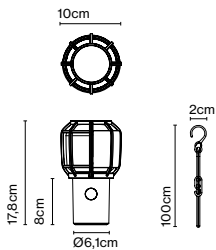

Materials: Base: Polycarbonate
 Diffuser: Opal Polyethylene
 Accessory: Black cord, metal piece

Dimmable: Yes
 Integrated dimmer: Yes
 Dimmer Type: 3 positions dimmer

Product type: Table / Portable
 Light source: LED SMD 0,7A 2,7W 2700K CRI90 216lm
 Luminaire: in 5 Vdc 1,5A 110lm
 Weight: Net 0,5 kg – Gross 0,8 kg
 Package: 14 x 14 x 28 cm – 0,8 kg Vol – 0,005 m³ (1u)
 30 x 30 x 24 cm – 3,2 kg Vol – 0,02 m³ (4u)
 Product notes: Multiple order of 4 units
 Charging cable included (USB to USB-C). Power adapter not included.
 LED included