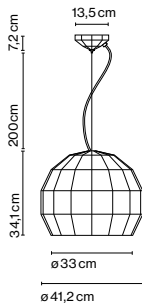

Materials

Shade: Ceramic with the inner part in brilliant white enamel or gold
 Canopy: Ceramic
 Cord: Fabric

Product type: Pendant

Light source: E27 LED Standard 8W

Weight: Net 6 kg – Gross 8,2 kg

Package: 59 x 60 x 59 cm – 8,2 kg Vol – 0,2 m³