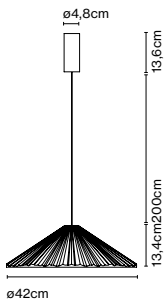

Pu-erh 42

Code	Finish
A684-029	White-Gold
A684-024	Burgundy-Gold
A684-022	Pink-Gold
A684-020	Blue-Gold
A684-018	Black-White
A684-030	Black-Gold

Materials: Diffuser: Ceramic with the inner part in white or gold enamel
Dimmable: Yes
Integrated dimmer: No
Dimming protocols: Phase cut (Triac)

Product type: Pendant
Light source: LED SMD 700mA 8,2W 2700K CRI90 913lm
Luminaire: 220 - 240 VAC TRIAC 9,18W 269lm
Weight: Net 3,2 kg – Gross 3,7 kg
Package: 51 x 51 x 23 cm – 3,7 kg Vol – 0,07 m³
LED included

Dimmable