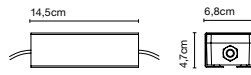

Dimmer Casambi IP65

Code A712-001   Finish ● Black

Materials
Case: ABS
Trim: Aluminium

Product type: Accessory
85 - 240 VAC max. 50W
Weight: Net 2 kg – Gross 3 kg
Package: 20 x 12 x 8 cm - 3 kg – VOL - 0,002 m³
Product notes: Bluetooth smart wireless trailing edge dimmer that adjusts light intensity or switches the lamp ON/OFF. Available in Android or iOS with the app Casambi.

CE
EAC
UK
IP65