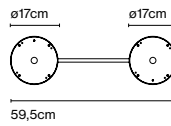

Accessory C2 Djembé 42

Code A681-017
Finish ● Black (RAL 9005)

Materials
Structure: Painted iron

Product type: Accessory
Weight: Net 0,91 kg – Gross 1,35 kg
Package: 62 x 20 x 9 cm - 1,35 kg – VOL - 0,01 m³
Product notes: Accessory to combine 2 Djembé 42 models for a single junction box.