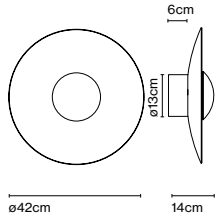

Ginger 42C IP65

Code
A662-552-31
A662-552-39

Finish
● Rust Brown
▲ Black-White (RAL 9005-9010)

Materials
Diffuser: Aluminium
Dissipater: Aluminium

Dimmable: Yes
Integrated dimmer: No
Dimming protocols: Phase cut (Triac)

Product type: Wall / Ceiling
Light source: LED SMD 700mA 16,28W 2700K CRI90 1873lm
Luminaire: 180 - 295 VAC TRIAC 19,71W 698lm - Black-White
180 - 295 VAC TRIAC 19,71W 186lm - Rust brown
Weight: Net 1,8 kg – Gross 3,5 kg
Package: 57 x 53 x 17 cm – 3,5 kg Vol – 0,051 m³
Product notes: DALI and Casambi upon request
LED included

Dimmable

CE

ERC

UK
CA

IP65

Canopy color: Black