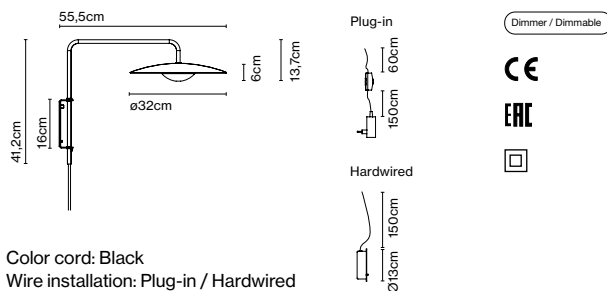

Ginger A

Code Finish Dimmer
Plug-in
A662-074 Oak-White Progressive
A662-075 Wenge-White Progressive

Hardwired (Canopy)
A662-081 Oak-White Triac / on-off
A662-082 Wenge-White Triac / on-off

RSC (Recessed canopy)
A662-130 Oak-White Triac
A662-131 Wenge-White Triac

Materials Integrated dimmer: Yes
Diffuser: Pressed wood Dimmer Type: Progressive dimmer from
Dissipater: Aluminium 0 to 100
Structure: Metal Dimming protocols: Phase cut (Triac)

Product type: Wall
Light source: LED SMD 700mA 8,2W 2700K CRI90 913lm
Luminaire: 220 - 240 VAC TRIAC 9,89W 350lm
Weight: Net 1,5 kg – Gross 3 kg
Package: 57 x 53 x 17 cm – 3 kg Vol – 0,051 m³
LED included

Color cord: Black
Wire installation: Plug-in / Hardwired