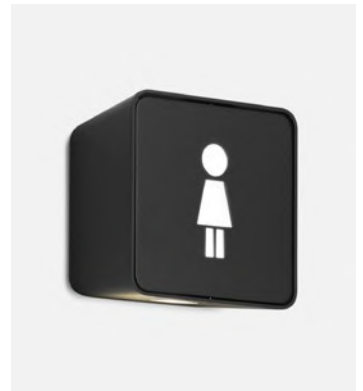

Product type: Accessory
Product Notes: Minimum order of 3pcs.
Available upon request, Lab 2 only.