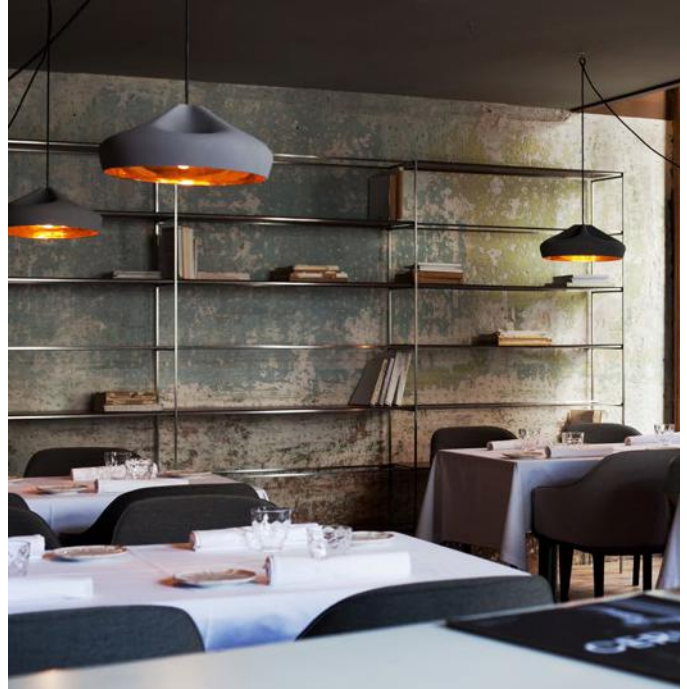

Pleat Box, Xavier Mañosa & Mashallah

The idea behind the Pleat Box is a sophisticated combination between a digitally designed crease in a piece of cloth and a silhouette that is applied to a ceramic base.

The Pleat Box collection is available with an integrated LED technology, which projects indirect light and prevents glare.

Pleat Box 13

Code	Finish
A636-049	● White - White
A636-050	● White - Gold
A636-051	● Grey - White
A636-052	● Grey - Gold
A636-053	● Terracotta - White
A636-054	● Terracotta - Gold
A636-073	● Black - White
A636-083	● Black - Gold

Materials
Shade: Ceramic with the inner part in brilliant white enamel or gold
Canopy: Ceramic
Cord: Fabric

Product type: Pendant
Light source: E27 LED Reflector 8W
Weight: Net 1,4 kg – Gross 2 kg
Package: 24 x 24 x 53 cm – 2 kg Vol – 0,03 m³