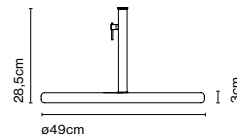

49 base + stem

Code A683-033
Finish ● Concrete and black (RAL 9005)

Materials
Base: Concrete
Stem: Stainless steel

Product type: Accessory
Weight: Net 14,3 kg – Gross 17,2 kg
Package: 63 x 62 x 7 cm - 15 kg – VOL -0,027 m³
31 x 18 x 17 cm - 2,2 kg – VOL -0,009 m³
Product notes: Base only compatible with Jaima P207