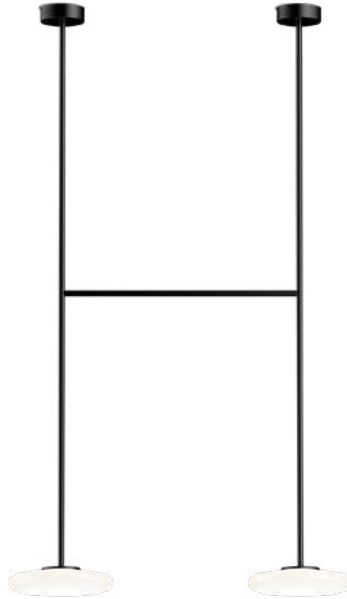

Plan your projects in our Professional Area

Photometric Data

Press Releases

Banners

2D Models

3D Models

HR Images

Videos

$\text{Ø}10\text{cm}$