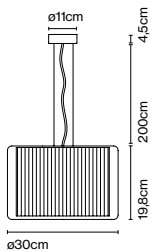

Mercer 30

Code	Finish
A89-029	● Natural cotton ribbon
A89-074	● Pearl white

Materials
Shade: Textile
Structure: Blown glass

Product type: Pendant
Light source: E27 LED Standard 8W
Weight: Net 2,8 kg – Gross 3,7 kg
Package: 39 x 34 x 40 cm – 3,7 kg Vol – 0,06 m³