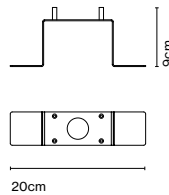

Ground fixation plate

Code	Finish
A646-067	● Stainless steel

Materials
Structure: Stainless steel

Product type: Accessory
Weight: Net 0,26 kg – Gross 0,32 kg
Package: 9 x 10 x 21 cm - 0,32 kg – VOL - 0,002 m³