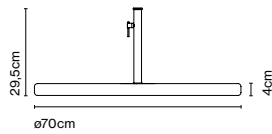

70 base + stem

Code A683-044   Finish
● Concrete and black (RAL 9005)

Materials
Base: Concrete
Stem: Stainless steel

Product type: Accessory
Weight: Net 36,8 kg – Gross 51,7 kg
Package: 75 x 75 x 19 cm - 49,5 kg – VOL -0,106 m³
31 x 18 x 17 cm - 2,2 kg – VOL -0,009 m³
Product notes: Base only compatible with Jaima P307