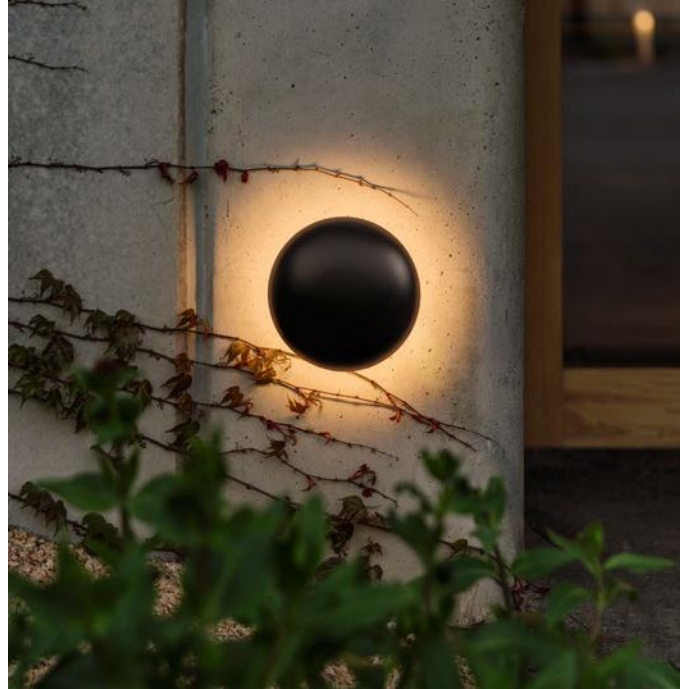

Babila, Marco Zanuso Jr.

Babila demonstrates that, when it comes to a design, the material can be as important as the shape. This new outdoor wall sconce is of polished stainless steel, a circular object that produces a panoramic effect, reflecting its surroundings. It is

not designed to be an architectural element, but rather a simple and beautiful design that draws attention, whether on or off, as it allows us to catch a glimpse of the daily life occurring around it.