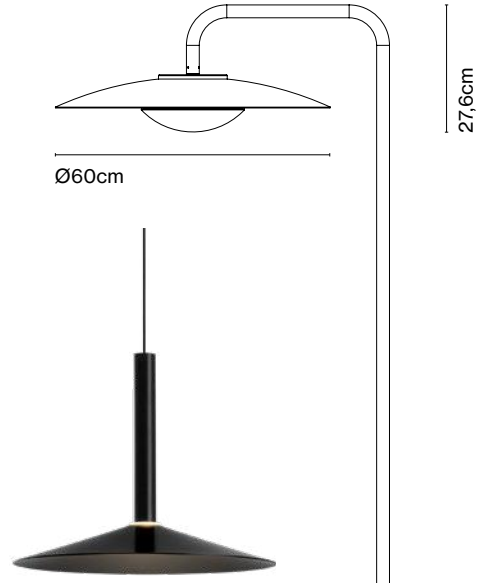

Plan your projects in our Professional Area

Photometric Data

Press Releases

Banners

2D Models

3D Models

HR Images

Videos

$\text{Ø}10\text{cm}$