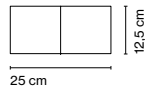

Base Atlas 2

Code A34-026   Finish
○ White