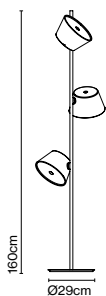

Tam Tam P3

Code Finish
Stem
A633-021 ● Black (RAL 9011)

Shade
A633-011 39 ● Black (RAL 9011)
A633-011 35 ● Off-white (RAL 1013)
A633-011 46 ● Orange (RAL 2000)
A633-011 47 ● Brown Grey (RAL 7013)
A633-011 45 ● Green (RAL 6025)
A633-011 37 ● Sand (RAL 7032)
A633-011 48 ● Blue (RAL 5024)

Materials
Shade: Aluminium
Diffuser: Opalescent methacrylate
Structure: Metal

Product type: Floor
Light source: 3x E14 LED Standard 5W
Weight: Net 7 kg – Gross 10 kg
Package: 168 x 18 x 18 cm – 4 kg Vol – 0,008 m³
33 x 33 x 3 cm – 3 kg Vol – 0,003 m³
(3x) 24 x 24 x 16 cm – 1 kg Vol – 0,009 m³