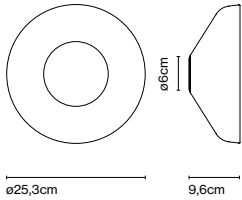

Aura Plus

Code	Finish
A676-015	○ Translucent
A676-016	● Opal
A676-017	● Transparent smoked
A676-018	● Copper

Materials
Shade: Blown Glass
Structure: Polycarbonate
Dissipater: Aluminium

Dimmable: Yes
Integrated dimmer: No
Dimming protocols: Phase cut (Triac)

Product type: Wall / Ceiling
Light source: LED SMD 230 VAC 10W 2700K CRI90 1150lm
Luminaire: 230 VAC Triac 10W 524lm
Weight: Net 0,89 kg – Gross 1,4 kg
Package: 33 x 22 x 21 cm - 1,4 kg – VOL - 0,015 m³
LED included

Dimmable

CE

ERC

UK
CA