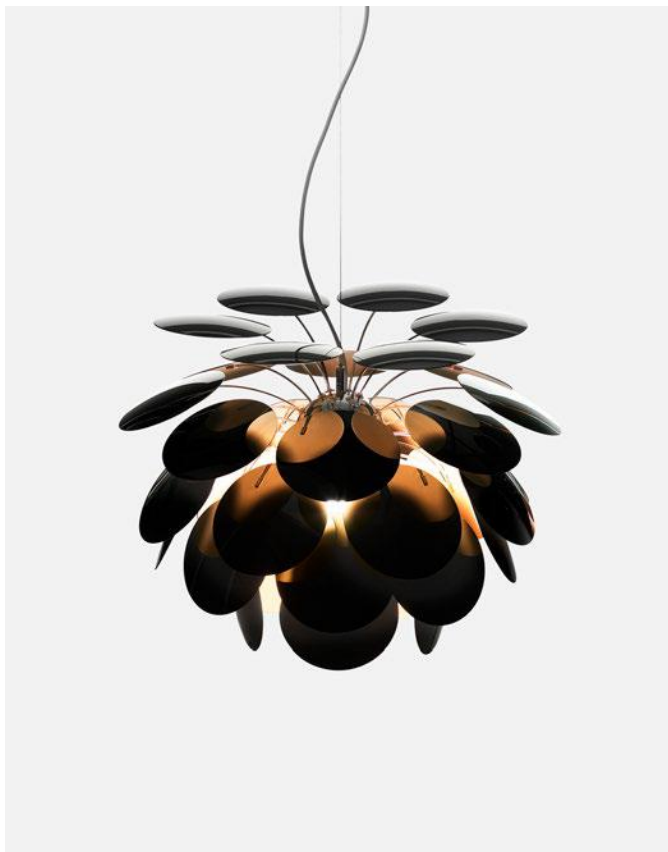

Discocó 53

Code	Finish
A620-001	● White (RAL 9003)
A620-099	● Matte Grey (RAL 7037)
A620-114	● Matte Beige (RAL 1001)
A620-044	● Black - Gold (RAL 9004 - Gold)
A620-003	● White (Susp. Wire 5m)

Materials
Discs: ABS
Sphere: Chromed metal
Canopy: Metal

Product type: Pendant
Light source: E27 LED Globe (ø120) 14W
Weight: Net 2,8 kg – Gross 4,7 kg
Package: 108 x 26 x 27 cm - 4,7 kg – VOL - 0,08 m³