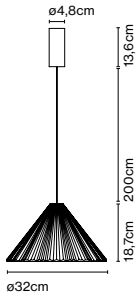

Pu-erh 32

Code	Finish
A684-027	White-Gold
A684-015	Burgundy-White
A684-016	Burgundy-Gold
A684-014	Pink-Gold
A684-012	Blue-Gold
A684-028	Black-Gold

Materials: Diffuser: Ceramic with the inner part in white or gold enamel
Dimmable: Yes
Integrated dimmer: No
Dimming protocols: Phase cut (Triac)

Product type: Pendant
Light source: LED SMD 700mA 8,2W 2700K CRI90 913lm
Luminaire: 220 - 240 VAC TRIAC 9,18W 286lm
Weight: Net 2,1 kg – Gross 2,7 kg
Package: 39 x 39 x 29 cm – 2,7 kg Vol – 0,04 m³
LED included

Dimmable