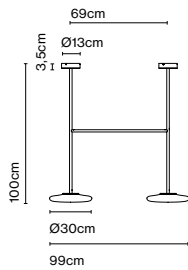

Ihana x2 100

Code	Finish	Dimming	CCT
A709-011-39-27K	● Opal	Triac	22K
A709-012-39-18/30K	● Opal	Triac	DTW 18K-30K

Materials
Structure: Steel
Shade: Opal blown glass

Dimmable: Yes
Integrated dimmer: No
Dimming protocols: Phase cut (Triac)
Dim to warm from 1800K to 3000K. (Triac)

Product type: Pendant / Ceiling
Light source: LED SMD 700mA 16,4W 2700K CRI90 1826lm
Luminaire: 220 - 240 VAC TRIAC 19,78W 994lm
Light source DTW: LED COB 350mA 12W 1800-3000K CRI90 1272lm
Luminaire DTW: 220 - 240 VAC TRIAC 15,2W
Weight: Net 4,5 kg – Gross 6,7 kg
Package: 21 x 42 x 42 cm – 3 kg Vol – 0,04 m³
24 x 14 x 114 cm – 3,7 kg Vol – 0,04 m³
Product notes: DALI upon request
LED included

Dimmable

UK
CA

CE

ERC

Wire installation: Hardwired
Canopy color: Black