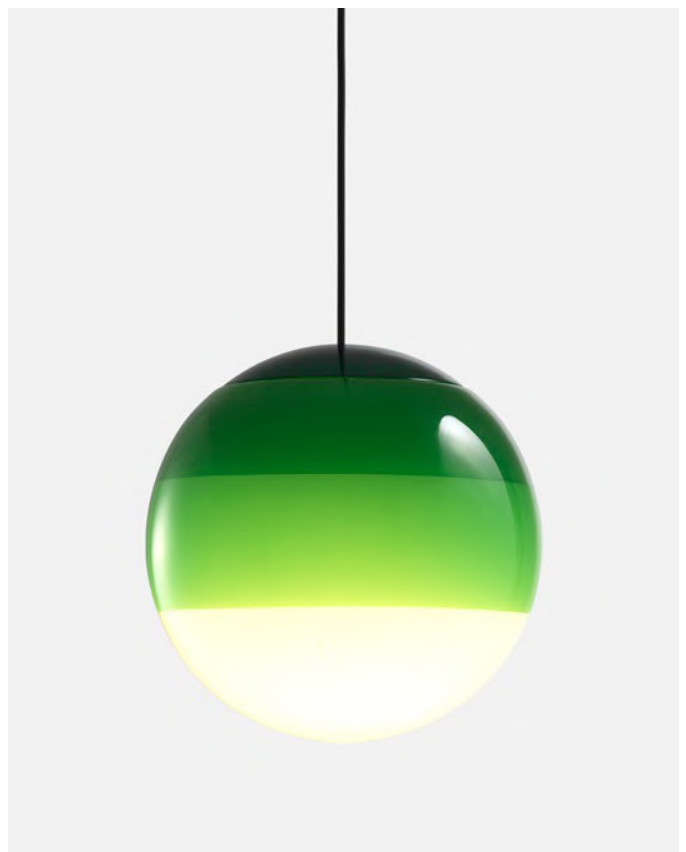

Dipping Light 13 - 24V

Code	Finish
A691-250	● White
A691-251	● Blue
A691-252	● Green
A691-253	● Amber
A691-254	● Pink

Materials
Diffuser: Brilliant white blown glass globe with layered paint
Cover: Polycarbonate

Dimmable: Yes
Integrated dimmer: No
Dimming protocols: It depends on the purchased power supply.
Phase cut (Triac)
DALI

Product type: Pendant
Light source: LED SMD 24Vdc 5W 2700K CRI90 495lm
Luminaire: (Power supply not included) 203lm
Weight: Net 0,6 kg – Gross 1 kg
Package: 21 x 22 x 23 cm – 1 kg Vol – 0,01 m³
Product notes: Use with Cluster. 1 pc. hook accessory included
LED included

Dimmable

CE

ERC

UK
CA

Cable length: 4 m
Wire installation: Hardwired
Color cord: Black