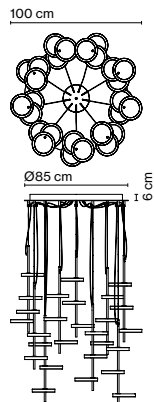

Nenúfar Pre-set 9A

Code	Finish	Dimming	Class
A647-137	● Black	-	I
A647-139	● Black	DALI	I
A647-141	● Black	1-10V	I

Materials
Stem: Metal
Shade: Polycarbonate
Diffuser: Methacrylate

Dimmable: Yes
Integrated dimmer: No
Dimming protocols: DALI
1-10V

Product type: Pendant
Light source: LED SMD 24Vdc 27W (x9) 2700K CRI90 3150lm (x9)
Luminaire: 90 - 264 VAC 213W 611lm (x9)
220 - 240 VAC DALI 240W 611lm (x9)
220 - 240 VAC 0-10V 213W 611lm (x9)
Weight: Net 48,2 kg – Gross 50 kg
Package: 80 x 81 x 50 cm – 23 kg Vol – 0,32 m³
(9x) 69 x 34 x 32 cm – 3 kg Vol – 0,075 m³
Product notes: 3000K available upon request
LED included