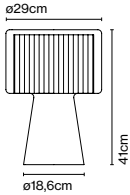

Mercer M

Code
A89-010
A89-071

Finish
● Natural cotton ribbon
● Pearl white

Materials
Shade: Textile
Structure: Blown glass
Diffuser: Opal disc

Integrated dimmer: Yes
Dimmer Type: Progressive in-line dimmer

Product type: Table
Light source: E27 LED 9,5W DIM
Weight: Net 5 kg – Gross 6,28 kg
Package: 57 x 39 x 41 cm – 6,28 kg Vol – 0,09 m³

Dimmer

CE

EAC

Cable length: 1,5 m
Wire installation: Plug-in
Color cord: Black
Switch location: In-line