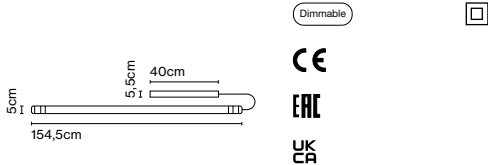

Neón de Luz NL - A 155

Code	Finish	Dimming	Class
A70-502	● Aluminium LED	-	II
A70-513	● Aluminium LED	DALI	II

Materials
Structure: Polycarbonate with reflectors
Brackets: Chromed zamac
Reactance box: Polycarbonate

Dimmable: Depends on the model
Integrated dimmer: No
Dimming protocols: DALI

Product type: Wall
Light source: LED SMD 450mA 51,25W 3000K CRI80 8715lm
Luminaire: 220 - 240 VAC 55,98W 4274lm
220 - 240 VAC DALI 55,8W 4274lm
Weight: Net 2,2 kg – Gross 3,5 kg
Package: 158 x 8 x 8 cm – 2,3 kg Vol – 0,010 m³
58 x 22 x 5 cm – 1,2 kg Vol – 0,006 m³
LED included

Wire installation: Hardwired
Color cord: Transparent
Canopy color: White