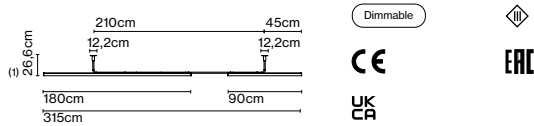

Ambrosia 315

Code	Finish	CCT
A704-004-15-22K	● Matt Gold	22K
A704-004-15-27K	● Matt Gold	27K
A704-004-15-30K	● Matt Gold	30K
A704-004-16-22K	● Black	22K
A704-004-16-27K	● Black	27K
A704-004-16-30K	● Black	30K

Materials
Structure: Aluminium
Diffuser: Methacrylate
Canopy: Aluminium / Steel

Dimmable: Yes
Integrated dimmer: No
Dimming protocols: It depends on the purchased power supply.

Product type: Pendant / Ceiling
Light source Ambrosia 22K: LED SMD 24Vdc 43,2W 2200K CRI80 4761lm
Luminaire Ambrosia 22K: (Power supply not included) 4220lm

Light source Ambrosia 27K: LED SMD 24Vdc 43,2W 2700K CRI90 4563lm
Luminaire Ambrosia 27K: (Power supply not included) 4235lm

Light source Ambrosia 30K: LED SMD 24Vdc 43,2W 3000K CRI90 5076lm
Luminaire Ambrosia 30K: (Power supply not included) 4314lm

Weight: Net 5,1 kg – Gross 5,9 kg
Package: 29 x 10 x 225 cm - 3,5 kg – VOL - 0,065 m³
8 x 8 x 98 cm - 0,8 kg – VOL - 0,006 m³
8 x 8 x 188 cm - 1,6 kg – VOL - 0,01 m³

Product notes: 24V remote power supply to be ordered separately.
LED included