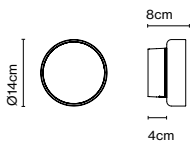

Roc IP65

Code A701-001   Finish ● Black

Materials   Dimmable: Yes
Structure: Aluminium   Integrated dimmer: No
Shade: Pressed glass   Dimming protocols: Phase cut (Triac)

Product type: Wall
Light source: LED COB 230 VAC 8W 2700K CRI90 571lm
Luminaire: 230 VAC TRIAC 8,47W 250lm
Weight: Net 1,4 kg – Gross 1,7 kg
Package: 21 x 34 x 8 cm – 1,7 kg Vol – 0,005 m³
LED included

Dimmable

IP65

CE

ERC

UK

±

Wire installation: Hardwired