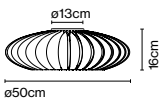

Maranga C

Code A644-012   Finish ● White (RAL 9003)

Materials
Shade: Polycarbonate, chromed metal cover
Diffuser: Transparent polycarbonate

Product type: Ceiling
Light source: 3x E27 LED Standard 8W
Weight: Net 2,2 kg – Gross 3,8 kg
Package: 60 x 60 x 24 cm – 3,8 kg Vol – 0,09 m³

Wire installation: Hardwired