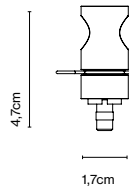

Clip Bar 2

Code A692-004   Finish ● Black

Materials
Structure: Iron

Weight: Net 0,04 kg – Gross 0,07 kg
Package: 8 x 8 x 5 cm - 0,07 kg – VOL - 0,0003 m³
Product notes: Clip for luminaires with one steel cable and with electric cable of Ø4mm.: Atlas, Discocó 35, Djembé 42, Ginger 60 metal, Nenúfar, Nolita, Piola, Pleat Box 47, Vetra 20/32.