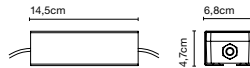

CE
 ENEC

 IP65

Cable length: 2,5 m
 Wire installation: Plug-in
 Color cord: Black

Dimmer Casambi IP65

Code Finish
 A712-001 ● Black

Materials
 Case: ABS
 Trim: Aluminium

Product type: Accessory
 85 - 240 VAC max. 50W
 Weight: Net 2 kg – Gross 3 kg
 Package: 20 x 12 x 8 cm - 3 kg – VOL - 0,002 m³
 Product notes: Bluetooth smart wireless trailing edge dimmer that adjusts light intensity or switches the lamp ON/OFF. Available in Android or iOS with the app Casambi.