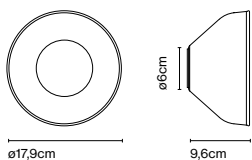

Materials
 Shade: Blown Glass
 Structure: Polycarbonate
 Dissipater: Aluminium

Dimmable: Yes
 Integrated dimmer: No
 Dimming protocols: Phase cut (Triac)

Product type: Wall
 Light source: LED SMD 230 VAC 10W 2700K CRI90 1150lm
 Luminaire: 230 VAC Triac 10W 489lm
 Weight: Net 0,52 kg – Gross 1 kg
 Package: 26 x 26 x 20 cm - 1 kg – VOL - 0,013 m3
 LED included