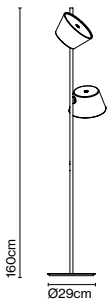

Tam Tam P2

Code
Stem
A633-215 ● Black (RAL 9011)

Shade
A633-011 39 ● Black (RAL 9011)
A633-011 35 ● Off-white (RAL 1013)
A633-011 46 ● Orange (RAL 2000)
A633-011 47 ● Brown Grey (RAL 7013)
A633-011 45 ● Green (RAL 6025)
A633-011 37 ● Sand (RAL 7032)
A633-011 48 ● Blue (RAL 5024)

Materials
Shade: Aluminium
Diffuser: Opalescent methacrylate
Structure: Metal

Product type: Floor
Light source: 2x E14 LED Standard 5W
Weight: Net 7 kg – Gross 9 kg
Package: 168 x 18 x 18 cm – 4 kg Vol – 0,008 m³
33 x 33 x 3 cm – 3 kg Vol – 0,003 m³
(2x) 24 x 24 x 16 cm – 1 kg Vol – 0,009 m³