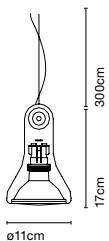

Atlas Susp.

Code A34-012
Finish
○ Translucent

Materials
Shade: Polycarbonate
Canopy: White Polyamide

Product type: Pendant
Light source: E27 LED PAR30 10W 40° 3000K
Weight: Net 0,25 kg – Gross 0,67 kg
Package: 18 x 21 x 24 cm - 0,67 kg – VOL - 0,008 m³

CE

ERC

UK

0,6m