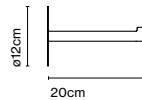

Wall bracket

Code A654-005
Finish ● Graphite grey (RAL 7024)

Materials
Structure: Metal with stainless anti-oxidant cataphoresis treatment

Product type: Accessory
Weight: Net 0,3 kg – Gross 0,5 kg
Package: 14 x 14 x 28 cm – 0,5 kg – VOL - 0,005 m³