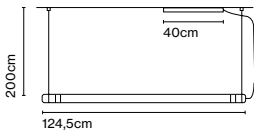

Neón de Luz NL - S 125

Code	Finish	Dimming	Class
A70-504	● Aluminium LED	-	II
A70-516	● Aluminium LED	DALI	II

Materials
Structure: Polycarbonate with reflectors
Brackets: Chromed zamac
Reactance box: Polycarbonate

Dimmable: Depends on the model
Integrated dimmer: No
Dimming protocols: DALI

Product type: Pendant
Light source: LED SMD 450mA 38,9W 3000K CRI80 5190lm
Luminaire: 220 - 240 VAC 40,35W 3020lm
220 - 240 VAC 40,29W 3020lm
Weight: Net 2,1 kg – Gross 2,74 kg
Package: 127 x 8 x 8 cm – 1,54 kg Vol – 0,008 m³
51 x 17 x 8 cm – 1,2 kg Vol – 0,006 m³
LED included

Dimmable

CE

EAC

UK
CA

Cable length: 2 m
Wire installation: Hardwired
Color cord: Transparent
Canopy color: White