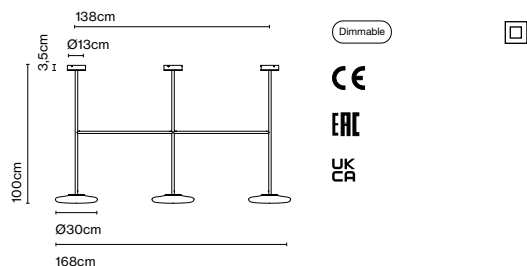

Ihana x3 100

Code	Finish	Dimming	CCT
A709-005-39-27K	● Opal	Triac	22K
A709-006-39-18/30K	● Opal	Triac	DTW 18K-30K

Materials
Structure: Steel
Shade: Opal blown glass

Dimmable: Yes
Integrated dimmer: No
Dimming protocols: Phase cut (Triac)
Dim to warm from 1800K to 3000K. (Triac)

Product type: Pendant / Ceiling
Light source: LED SMD 700mA 24,6W 2700K CRI90 2739lm
Luminaire: 220 - 240 VAC TRIAC 29,67W 1491lm
Light source DTW: LED COB 350mA 18W 1800-3000K CRI90 1908lm
Luminaire DTW: 220 - 240 VAC TRIAC 22,8W
Weight: Net 6,8 kg – Gross 9,5 kg
Package: (3x) 21 x 42 x 42 cm – 3 kg Vol – 0,04 m³
24 x 14 x 114 cm – 3,7 kg Vol – 0,04 m³
24 x 14 x 114 cm – 2,8 kg Vol – 0,04 m³

Product notes: DALI upon request
LED included

Wire installation: Hardwired
Canopy color: Black