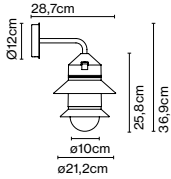

Santorini A Fixed Stem

Code	Finish
A654-023	● White (RAL 9003)
A654-024	● Grey (RAL 7039)
A654-025	● Mustard (RAL 1032)

Materials
Structure: Polycarbonate
Shade: Blown pressed glass
Support: Stainless anti-oxidant
cataphoresis treatment

Product type: Wall
Light source: E27 LED Standard 8W
Weight: Net 1,5 kg – Gross 2,4 kg
Package: 53 x 33 x 24 cm – 2,4 kg Vol – 0,042 m³

CE

ERC

UK

IP65