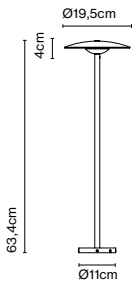

Ginger B 20/63

Code
A662-543-31
A662-543-39

Finish
● Rust Brown-White
● Black-White (RAL 9005-9010)

Materials
Diffuser: Aluminium
Structure: Aluminium

Dimmable: Yes
Integrated dimmer: No
Dimming protocols: It depends on the purchased power supply.
Phase cut (Triac)
DALI

Product type: Bollard
Light source: LED SMD 24Vdc 5W 2700K CRI90 495lm
Luminaire: (Power supply not included) 161lm
Weight: Net 0,9 kg – Gross 1,4 kg
Package: 25 x 23 x 12 cm – 0,7 kg Vol – 0,007 m³
15 x 13 x 66,5 cm – 0,7 kg Vol – 0,01 m³
Product notes: 24V remote power supply to be ordered separately.
LED included

Dimmable

CE

IP65

ERC

UK
CA

Cable length: 2,4 m
Canopy color: Black