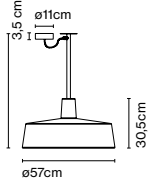

Soho C Fixed Stem LED

Code	Finish
A631-163	● White
A631-164	● Stone grey
A631-165	● Black

Materials
Shade: Rotary moulded polyethylene
Diffuser: Methacrylate opal
Structure: Metal with stainless anti-oxidant cataphoresis

Dimmable: Yes
Integrated dimmer: No
Dimming protocols: Phase cut (Triac)

Product type: Ceiling
Light source: LED SMD 700mA 28,7W 2700K CRI80 3446lm
Luminaire: 180 - 295 VAC TRIAC 32,89W 2086lm
Weight: Net 7,6 kg – Gross 9,2 kg
Package: 60 x 60 x 35 cm – 9,2 kg Vol – 0,13 m³
Product notes: 3000K available upon request
LED included

Dimmable

CE

IP44

ERC

UK

Wire installation: Hardwired
Canopy color: Black