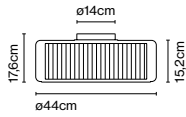

Mercer C

Code	Finish
A89-060	● Natural cotton ribbon
A89-077	● Pearl white

Materials
Shade: Textile
Structure: Blown glass

Product type: Wall
Light source: 2x E27 LED Standard 8W
Weight: Net 4,5 kg – Gross 6 kg
Package: 58 x 58 x 36 cm – 6 kg Vol – 0,1 m³

Wire installation: Hardwired