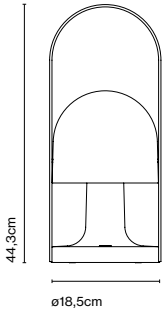

FollowMe Plus

Code A657-081   Finish White

Materials
Diffuser: Opal Polycarbonate
Body: Polycarbonate
Diffuser: Opal Polycarbonate
Handle: Plywood with natural oak veneer

Dimmer
Integrated dimmer: Yes
Dimmer Type: 3 positions dimmer

Product type: Table / Portable
Light source: LED SMD 1A 3,5W 2700K CRI90 395lm
Luminaire: in 5 Vdc 1,5A 290lm
Weight: Net 1,15 kg – Gross 3,56 kg
Package: Ø23 x 51 cm – 3,56 kg Vol – 0,02 m³ (1u)
24 x 53 x 52 cm – 6 kg Vol – 0,07 m³ (6u)

Product notes: Multiple order of 2 units. Power outlet not included.
Charging cable included (USB to USB-C). Power adapter not included.
LED included

Dimmer

Switch location: Body
Charging time 10 h

Battery life time:
5 hours in peak power
10 hours in half power
20 hours in a quarter power