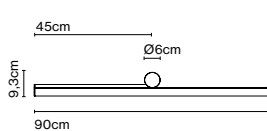

Ambrosia A 90 left NEW

Code	Finish	CCT
A704-017-15-22K	● Matt Gold	22K
A704-017-15-27K	● Matt Gold	27K
A704-017-15-30K	● Matt Gold	30K
A704-017-16-22K	● Black	22K
A704-017-16-27K	● Black	27K
A704-017-16-30K	● Black	30K

Materials
Structure: Aluminium
Diffuser: Methacrylate
Canopy: Aluminium / Steel

Dimmable: Yes
Integrated dimmer: No
Dimming protocols: It depends on the purchased power supply.

Product type: Wall
Light source Ambrosia 22K: LED SMD 24Vdc 14,4W 2200K CRI80 1587lm
Luminaire Ambrosia 22K: (Power supply not included)

Light source Ambrosia 27K: LED SMD 24Vdc 14,4W 2700K CRI90 1521lm
Luminaire Ambrosia 27K: (Power supply not included)

Light source Ambrosia 30K: LED SMD 24Vdc 14,4W 3000K CRI90 1692lm
Luminaire Ambrosia 30K: (Power supply not included)

Product notes: 24V remote power supply to be ordered separately.
LED included

Dimmable