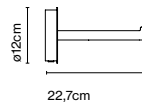

Canopy IP65

Code A654-007
Finish ● Graphite grey (RAL 7024)

Product type: Accessory
Weight: Net 0,2 kg – Gross 0,3 kg
Package: 16 x 9 x 15 cm – 0,3 kg – VOL - 0,002 m³

Canopy

Code A654-008
 Finish ● White