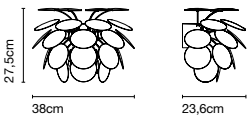

Discocó A

Code	Finish
A620-100	● White (RAL 9003)
A620-113	● Matte Grey (RAL 7037)
A620-112	● Matte Beige (RAL 1001)
A620-104	● Black - Gold (RAL 9004 - Gold)

Materials
Discs: ABS
Semi-sphere: Chromed metal

Product type: Wall
Light source: 2x E14 LED 5W
Weight: Net XXX kg – Gross 1,5 kg
Package: 59 x 19 x 15 cm - 1,5 kg – VOL - 0,02 m³

Wire installation: Hardwired