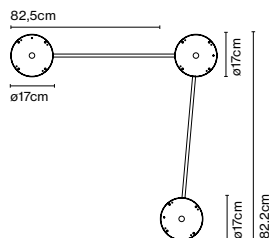

Accessory C3 Djembé 65

Code A681-020
Finish ● Black (RAL 9005)

Materials
Structure: Painted iron

Product type: Accessory
Weight: Net 1,8 kg – Gross 2,2 kg
Package: 85 x 20 x 9 cm - 2,2 kg – VOL - 0,015 m³
Product notes: Accessory to combine 3 Djembé 65 models for a single junction box.