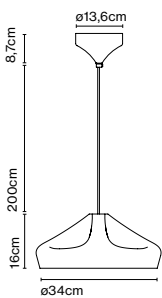

Materials
 Shade: Ceramic with the inner part in brilliant white enamel or gold
 Canopy: Ceramic
 Cord: Fabric

Product type: Pendant
 Light source: E14 LED 5W
 Weight: Net 2,6 kg – Gross 3,7 kg
 Package: 49 x 49 x 29 cm – 3,7 kg Vol – 0,07 m³