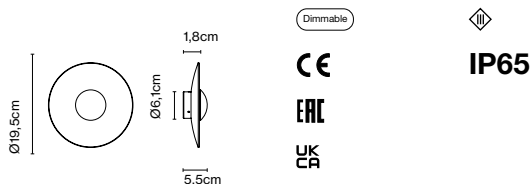

Ginger 20C IP65

Code
A662-550-31
A662-550-39

Finish
● Rust Brown
▲ Black-White (RAL 9005-9010)

Materials
Diffuser: Aluminium
Dissipater: Aluminium

Dimmable: Yes
Integrated dimmer: No
Dimming protocols: It depends on the purchased power supply.
Phase cut (Triac)

Product type: Wall / Ceiling
Light source: LED SMD 24Vdc 5W 2700K CRI90 495lm
Luminaire: (Power supply not included) 161lm - Black-White
(Power supply not included) 29lm - Rust brown
Weight: Net 0,5 kg – Gross 0,7 kg
Package: 24 x 21 x 10 cm – 0,7 kg Vol – 0,01 m³
Product notes: 24V remote power supply to be ordered separately.
LED included

Power supplies on page 108

Canopy color: Black