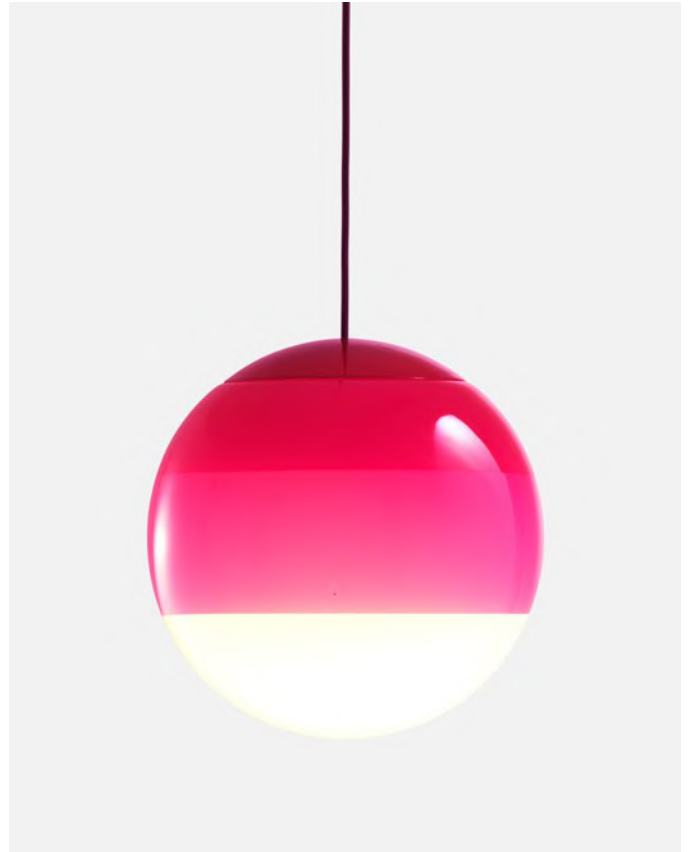

Dipping Light 20

Code	Finish
A691-260	White
A691-261	Blue
A691-262	Green
A691-263	Amber
A691-264	Pink

Materials
Diffuser: Brilliant white blown glass globe with layered paint
Cover: Polycarbonate
Canopy: Metal

Dimmable: Yes
Integrated dimmer: No
Dimming protocols: Phase cut (Triac)

Product type: Pendant
Light source: LED SMD 350mA 4,05W 2700K CRI90 463lm
Luminaire: 220 - 240 VAC TRIAC 5,72W 231lm
Weight: Net 1,3 kg – Gross 1,9 kg
Package: 33 x 26 x 26 cm – 1,9 kg Vol – 0,02 m³
LED included

Dimmable

CE

ERC

UK
CR

Cable length: 2 m
Wire installation: Hardwired
Color cord: Black
Canopy color: Black - Entry points: 1

Dipping Light 20 - 24V

Code	Finish
A691-270	White
A691-271	Blue
A691-272	Green
A691-273	Amber
A691-274	Pink

Materials
Diffuser: Brilliant white blown glass globe with layered paint
Cover: Polycarbonate

Dimmable: Yes
Integrated dimmer: No
Dimming protocols: It depends on the purchased power supply.
Phase cut (Triac)
DALI

Product type: Pendant
Light source: LED SMD 24Vdc 5W 2700K CRI90 495lm
Luminaire: (Power supply not included) 231lm
Weight: Net 1,06 kg – Gross 1,7 kg
Package: 36 x 26 x 26 cm – 1,7 kg Vol – 0,02 m³
Product notes: Use with Cluster. 1 pc. hook accessory included
LED included

Dimmable

CE

ERC

UK
CR