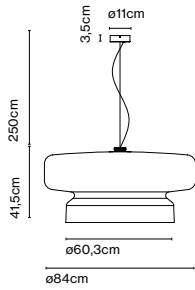

Product type: Pendant
Light source: E27 LED GLOBE (Ø120) 11W 2800K 1055lm
Weight: Net 12,7 kg – Gross 20 kg
Package: 93 x 93 x 53 cm – 20 kg Vol – 0,5 m³

CE

UK
CB

EAC

Cable length: 2,5 m
Wire installation: Hardwired
Color cord: Black
Canopy color: Black