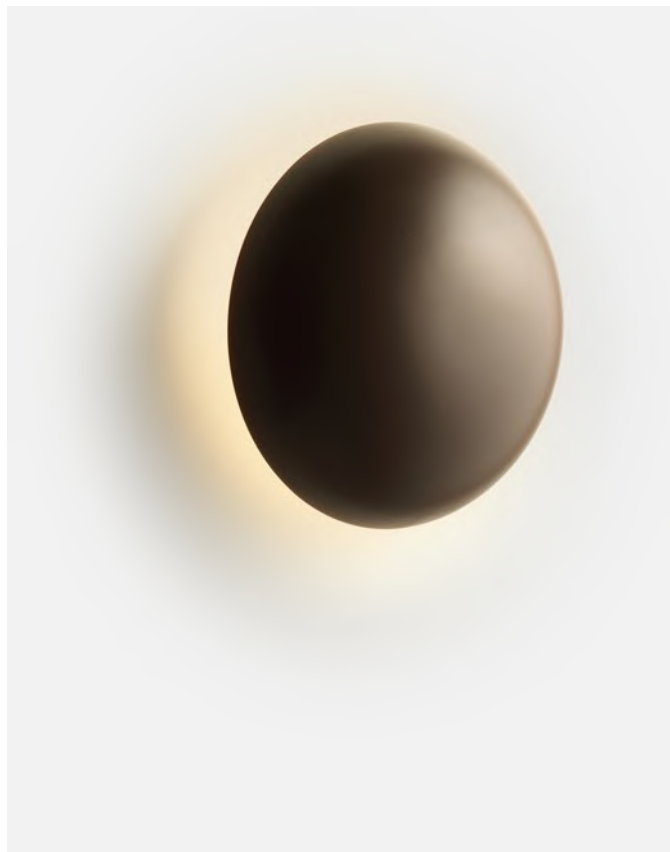

Babila 28

Code

A706-002
A706-004-35
A706-004-47

Finish

● Polished stainless steel
● White (RAL 9010)
● Brown (RAL 8019)

Materials

Diffuser: Polished stainless steel
AISI 316 or lacquered aluminium

Dimmable: Yes

Integrated dimmer: No

Dimming protocols: Phase cut (Triac)

Product type: Wall / Ceiling

Light source: LED COB 230 VAC 8W 2700K CRI90 571lm

Luminaire: 230 VAC TRIAC 8,47W 185lm

Weight: Net 1,4 kg – Gross 2,1 kg

Package: 39 x 40 x 12,5 cm - 2,1 kg – VOL - 0,02 m³

LED included

Dimmable

CE

IP65

ERC

UK
CA

Wire installation: Hardwired