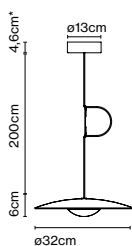

Ginger 32

Code	Finish	Dimming	Class
A662-019	● Oak-White	Triac	II
A662-020	● Wenge-White	Triac	II
A662-021	● Oak-White	DALI	I
A662-022	● Wenge-White	DALI	I
A662-023	● Oak-White	1-10V	I
A662-024	● Wenge-White	1-10V	I
A662-352	● Brushed brass-Brushed brass	Triac	II
A662-353	● Brushed brass-White	Triac	II
A662-354	● Black-White	Triac	II
A662-356	● Brushed brass-Brushed brass	DALI	I
A662-357	● Brushed brass-White	DALI	I
A662-358	● Black-White	DALI	I

Materials
Diffuser: Pressed wood or brushed aluminium
Dissipater: Aluminium

Dimmable: Yes
Integrated dimmer: No
Dimming protocols: Phase cut (Triac)
DALI
1-10V

Product type: Pendant
Light source: LED SMD 700mA 8,2W 2700K CRI90 913lm
Luminaire: 220 - 240 VAC TRIAC 10,87W 350lm
220 - 240 VAC DALI 11,59W 350lm
220 - 240 VAC 1-10V 10,36W 350lm
Weight: Net 1,4 kg – Gross 2,5 kg
Package: 48 x 48 x 17 cm – 2,5 kg Vol – 0,04 m³
LED included