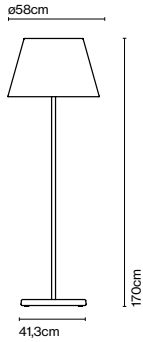

TXL 2019 170

Code   Finish
A605-062   ● Beige
A605-063   ● Grey

Materials
Base: Concrete
Stem: Stainless steel
Diffuser: White acid etched glass
Shade: Textilene with the inner part always in white

Product type: Floor
Light source: 3x E14 LED 5W
Weight: Net 21,2 kg – Gross 23,2 kg
Package: 27 x 28 x 38 cm – 2 kg Vol – 0,02 m³
          60 x 60 x 45 cm – 3,6 kg Vol – 0,16 m³
          180 x 10 x 10 cm – 3,10 kg Vol – 0,018 m³
          58 x 58 x 15 cm – 14,5 kg Vol – 0,05 m³

CE
ENEC

IP65