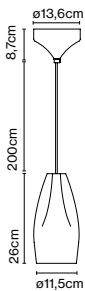

Materials
 Shade: Ceramic with the inner part in brilliant white enamel or gold
 Canopy: Ceramic
 Cord: Fabric

Product type: Pendant
 Light source: E27 LED Reflector 8W
 Weight: Net 1,4 kg – Gross 2 kg
 Package: 24 x 24 x 53 cm – 2 kg Vol – 0,03 m³