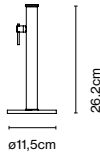

Fix stem

Code A683-032   Finish
● Black (RAL 9005)

Materials
Stem: Stainless steel

Product type: Accessory
Weight: Net 1,9 kg – Gross 2,3 kg
Package: 31 x 18 x 17 cm - 2,3 kg – VOL -0,009 m³
Product notes: Compatible with Jaima P207 and P307.