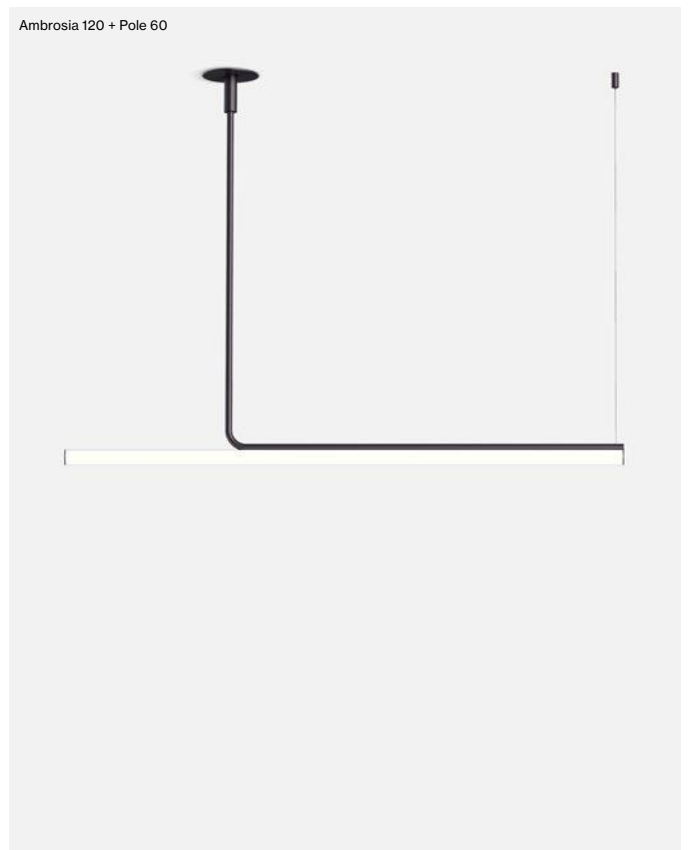

Light source Ambrosia 30K: LED SMD 24Vdc 19,2W 3000K CRI90 2256lm
 Luminaire Ambrosia 30K: (Power supply not included) 1927lm

Weight: Net 2,4 kg – Gross 3 kg

Package: 29 x 10 x 135 cm - 2 kg - VOL - 0,04 m³
 8 x 8 x 128 cm - 1 kg - VOL - 0,01 m³

Product notes: 24V remote power supply to be ordered separately.
 LED included

Dimmable

(1) The height can be increased by means of the 40 or 60 cm poles (max. 3 units.) They can be combined.

Wire installation: Hardwired / Recessed