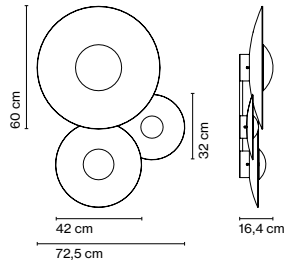

Shades 42	
A662-438	● Oak-White
A662-439	● Wenge-White
A662-440	● Oak-Oak
A662-441	● Wenge-Wenge
A662-442	● Brushed brass-Brushed brass
A662-443	● Black-White
A662-575-36-27K	● Mauve (RAL 010 70 10) NEW
A662-575-37-27K	● Sand (RAL 050 85 10) NEW
A662-575-38-27K	● Stone Grey (RAL 000 65 00) NEW

Shades 60	
A662-154	● Oak-White
A662-155	● Wenge-White
A662-156	● Oak-Oak
A662-157	● Wenge-Wenge
A662-386	● Brushed brass-Brushed brass
A662-387	● Black-White
A662-572-36-27K	● Mauve (RAL 010 70 10) NEW
A662-572-37-27K	● Sand (RAL 050 85 10) NEW
A662-572-38-27K	● Stone Grey (RAL 000 65 00) NEW

Materials	Dimmable: Yes
Canopy: Metal	Integrated dimmer: No
	Dimming protocols: Phase cut (Triac)

Product type: Wall / Ceiling

Light source: LED SMD 700mA 47W 2700K CRI90 5719lm

Luminaire: 180 - 295 VAC TRIAC 55,2W 2213lm

Weight: Net 11,8 kg – Gross 13,5 kg

Package: 57 x 53 x 17 cm – 3 kg Vol – 0,051 m³

57 x 53 x 17 cm – 3,5 kg Vol – 0,051 m³

67 x 67 x 22 cm – 5 kg Vol – 0,098 m³

63 x 62 x 7 cm – 3 kg Vol – 0,027 m³

Product notes: Accessory to combine Ginger models 32 C, 42 C, and 60 C for a single junction box.

Canopy color: Black

Wire installation: Hardwired

Dimmable