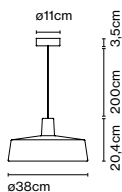

Soho 38 LED

Code	Finish	Dimming
A631-200	● White	Triac
A631-201	● Stone grey	Triac
A631-202	● Black	Triac
A631-203	● Sand	Triac
A631-204	● Sky blue	Triac
A631-205	● White	DALI
A631-206	● Stone grey	DALI
A631-207	● Black	DALI
A631-208	● Sand	DALI
A631-209	● Sky blue	DALI

Materials: Shade: Rotary moulded polyethylene
Diffuser: Methacrylate opal

Dimmable: Yes
Integrated dimmer: No
Dimming protocols: Phase cut (Triac)
DALI

Product type: Pendant

Light source: LED SMD 700mA 13,35W 2700K CRI80 1848lm

Luminaire: 220 - 240 VAC TRIAC 15,94W 1051lm

220 - 240 VAC DALI 16,23W 1051lm

Weight: Net 2,5 kg – Gross 3,5 kg

Package: 44 x 45 x 24 cm – 3,5 kg Vol – 0,05 m³

LED included

Dimmable

CE

ERC

UK CA