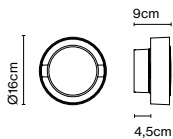

Plaff-on! 16 IP65

Code A628-050   Finish ● Black

Materials   Dimmable: Yes
Structure: Aluminium   Integrated dimmer: No
Shade: Opal blown glass   Dimming protocols: Phase cut (Triac)

Product type: Wall / Ceiling
Light source: LED COB 230 VAC 8W 2700K CRI90 571lm
Luminaire: 230 VAC TRIAC 8,47W 225lm
Weight: Net 0,8 kg – Gross 1,2 kg
Package: 22 x 22 x 17 cm – 1,2 kg Vol – 0,008 m³
LED included

Dimmable

CE

IP65

ERC

UK
CA

Wire installation: Hardwired