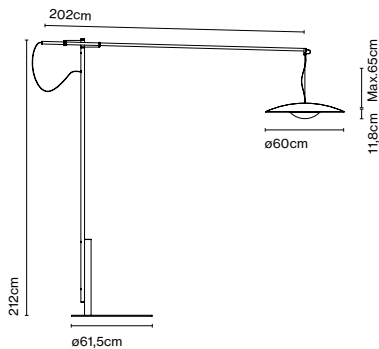

Ginger XXL 60

Code A662-072
A662-073

Finish
● Oak-White
● Wenge-White

Materials
Diffuser: Pressed wood
Dissipater: Aluminium
Stem: Metal
Arm: Carbon fiber

Integrated dimmer: Yes
Dimmer Type: Foot-operated progressive in-line dimmer

Product type: Floor
Light source: LED SMD 700mA 22,4W 2700K CRI90 2933lm
Luminaire: 220 - 240 VAC 25,45W 1165lm
Weight: Net 31,5 kg – Gross 38,5 kg
Package: 67 x 67 x 24 cm – 5,5 kg Vol – 0,1 m³
215 x 22 x 11 cm – 12 kg Vol – 0,05 m³
72 x 72 x 4 cm – 21 kg Vol – 0,02 m³

Dimmer

CE

ERC