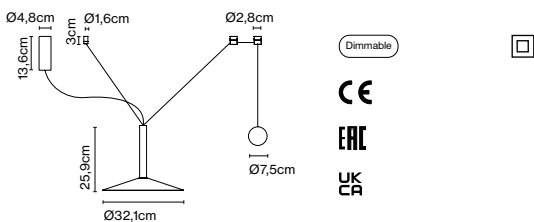

Milana 32 Counterweight

Code	Finish
A699-009	● Off-white (RAL 1013)
A699-010	● Black (RAL 9005)
A699-043	● Red (RAL 3013)
A699-044	● Beige (RAL 1001)
A699-045	● Grey (RAL 7038)

Materials: Shade: Aluminium
Diffuser: Polycarbonate

Dimmable: Yes
Integrated dimmer: No
Dimming protocols: Phase cut (Triac)

Product type: Pendant
Light source: LED SMD 700mA 8,6W 2700K CRI90 372lm
Luminaire: 220 - 240 VAC TRIAC 8,72W 340lm
Weight: Net 1,6 kg – Gross 2,4 kg
Package: 22,5 x 7 x 4 cm – 0,3 kg Vol – 0,0006 m³
20 x 12 x 8 cm – 0,4 kg Vol – 0,0006 m³
12 x 12 x 7 cm – 0,6 kg Vol – 0,001 m³
36,5 x 36,5 x 7,5 cm – 0,82 kg Vol – 0,009 m³
Product notes: DALI upon request

Cable length: 3 m
Wire installation: Hardwired
Color cord: Black
Canopy color: Black