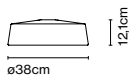

Soho C 38 LED

Code	Finish	Dimming
A631-210	● White	Triac
A631-211	● Stone grey	Triac
A631-212	● Black	Triac
A631-213	● Sand	Triac
A631-214	● Sky blue	Triac
A631-215	● White	DALI
A631-216	● Stone grey	DALI
A631-217	● Black	DALI
A631-218	● Sand	DALI
A631-219	● Sky blue	DALI

Materials
Shade: Rotary moulded polyethylene
Diffuser: Methacrylate opal

Dimmable: Yes
Integrated dimmer: No
Dimming protocols: Phase cut (Triac)
DALI

Product type: Ceiling
Light source: LED SMD 700mA 13,35W 2700K CRI80 1848lm
Luminaire: 220 - 240 VAC TRIAC 15,94W 1051lm
220 - 240 VAC DALI 16,23W 1051lm
Weight: Net 2,3 kg – Gross 3,1 kg
Package: 44 x 44 x 15 cm – 3,1 kg Vol – 0,03 m³
LED included

Dimmable

CE

ERC

UK
CA

Wire installation: Hardwired