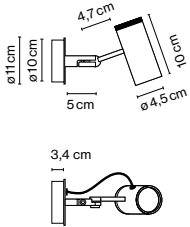

Polo A hardwire

Code	Finish
A642-040	● Black (RAL 9005)
A642-041	● White (RAL 9001)

Materials
Diffuser: Aluminium
Body: Aluminium

Dimmable: No

Product type: Wall
Light source: LED SMD 350mA 6,3W 3000K CRI80 532,4lm
Luminaire: 100 - 240 VAC 8,11W 436lm
Weight: Net 0,6 kg – Gross 0,8 kg
Package: 19 x 19 x 12 cm – 0,8 kg Vol – 0,004 m³
Product notes: Reflector with 80° degree aperture
LED included

Wire installation: Hardwired
Color cord: Black
Switch location: Built-in the shade