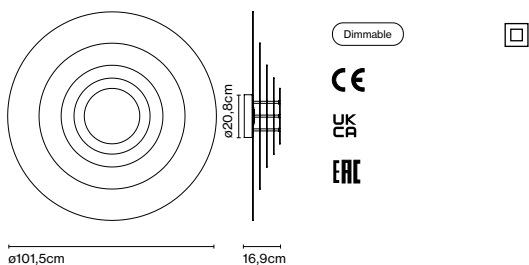

Dimmable: Yes
Integrated dimmer: No
Dimming protocols: Phase cut (Triac)

Product type: Wall / Ceiling
Light source: LED SMD 700mA 8,2W 2700K CRI90 913lm
Luminaire: 220 - 240 VAC TRIAC 9W
Weight: Net 8 kg – Gross 12 kg
Package: 107 x 107 x 23 cm – 12 kg Vol – 0,26 m³
LED included

Dimmable: Yes
Integrated dimmer: No
Dimming protocols: Phase cut (Triac)

Product type: Wall / Ceiling
Light source: LED SMD 700mA 8,2W 2700K CRI90 913lm
Luminaire: 220 - 240 VAC TRIAC 9W
Weight: Net 11 kg – Gross 17 kg
Package: 107 x 107 x 23 cm – 17 kg Vol – 0,26 m³
LED included