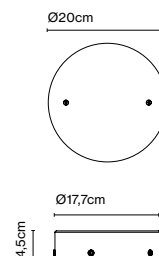

Circular Canopy 50W

Code	Finish	Dimming	Class
A693-010	● Black	Triac	II
A693-011	● Black	DALI (max. 35W)	II

Materials
Structure: Painted iron

Product type: Accessory
Luminaire: 220 - 240 VAC TRIAC 50W (max.)
220 - 240 VAC DALI 35W (max.)

Weight: Net 1,15 kg – Gross 1,4 kg
Package: 23 x 21 x 9 cm - 1,4 kg – VOL - 0,004 m³
Product notes: Canopy for 24V luminaires.

Wire installation: Hardwired
Canopy color: Black - Entry points: 5

Dimmable: Yes
Integrated dimmer: No
Dimming protocols: Phase cut (Triac)
DALI