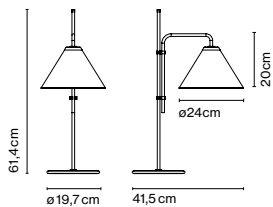

Funiculí S Fabric

Code	Finish
A641-405	● Black / White
A641-406	● Black / Sand

Materials

Base: Iron wapped with black rubber

Stem: Iron

Shade: White or sand polyester shade, made of a PVC-PET laminated film

Product type: Wall

Light source: E14 LED 5W

Weight: Net 1,7 kg – Gross 2,7 kg

Package: 65 x 31 x 10 cm – 2,4 kg Vol – 0,02 m³
26 x 26 x 18 cm – 0,3 kg Vol – 0,012 m³

CE

ERC

Cable length: 2 m

Wire installation: Plug-In

Color cord: Black

Switch location: In-line