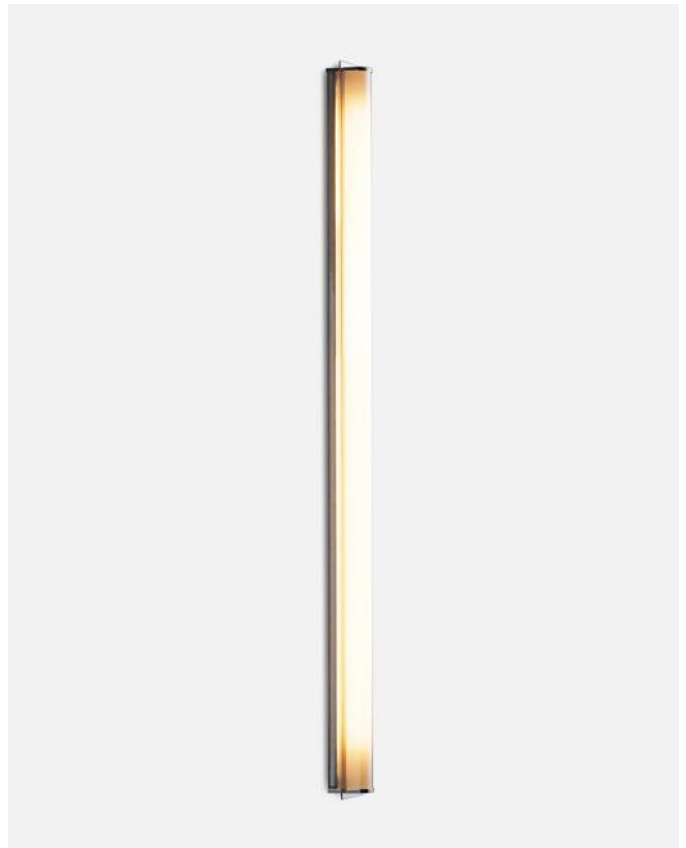

Manhattan LED 63.5

Code A2005-030   Finish ● Chrome

Materials   Dimmable: No
Structure: Aluminium
Diffuser: silk-screened polycarbonate

Product type: Wall
Light source: LED SMD 350mA 15,6W 2700K CRI80 2608lm
Luminaire: 220 - 240 VAC 19,15W
Weight: Net 1,2 kg – Gross 1,4 kg
Package: 67 x 11 x 9 cm – 1,4 kg Vol – 0,01 m³
Product notes: 3000K available upon request
LED included

IP44