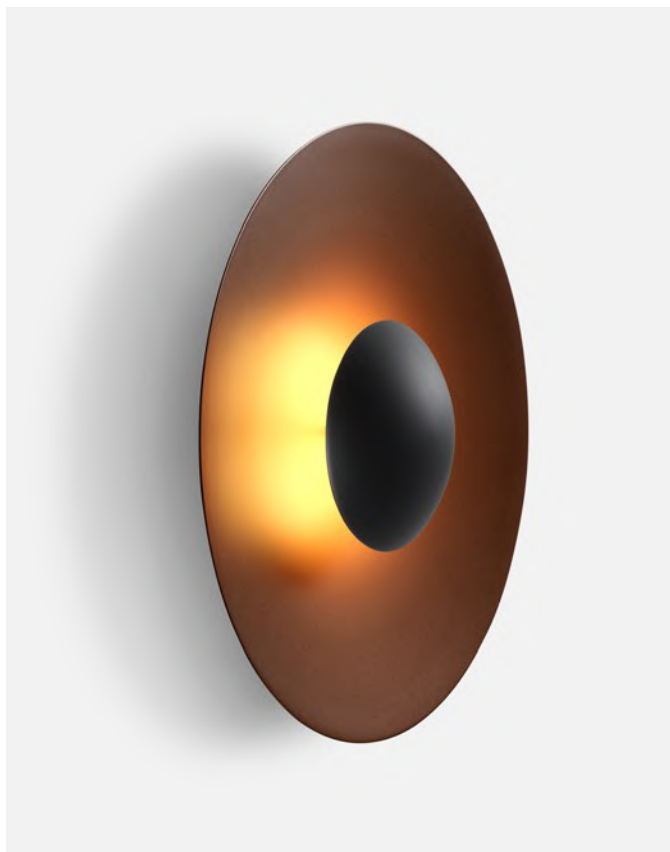

Ginger 20C IP65

Code
A662-550-31
A662-550-39

Finish
● Rust Brown
▲ Black-White (RAL 9005-9010)

Materials
Diffuser: Aluminium
Dissipater: Aluminium

Dimmable: Yes
Integrated dimmer: No
Dimming protocols: It depends on the purchased power supply.
Phase cut (Triac)

Product type: Wall / Ceiling
Light source: LED SMD 24Vdc 5W 2700K CRI90 495lm
Luminaire: (Power supply not included) 161lm - Black-White
(Power supply not included) 29lm - Rust brown
Weight: Net 0,5 kg – Gross 0,7 kg
Package: 24 x 21 x 10 cm – 0,7 kg Vol – 0,01 m³
Product notes: 24V remote power supply to be ordered separately.
LED included

Power supplies on page 108

Canopy color: Black

Ginger 32C IP65

Code
A662-551-31
A662-551-39

Finish
● Rust Brown
▲ Black-White (RAL 9005-9010)

Materials
Diffuser: Aluminium
Dissipater: Aluminium

Dimmable: Yes
Integrated dimmer: No
Dimming protocols: Phase cut (Triac)

Product type: Wall / Ceiling
Light source: LED SMD 700mA 8,2W 2700K CRI90 913lm
Luminaire: 220 - 240 VAC TRIAC 9W 350lm - Black-White
220 - 240 VAC TRIAC 9W 81lm - Rust Brown
Weight: Net 0,9 kg – Gross 2 kg
Package: 43 x 48 x 17 cm – 2 kg Vol – 0,04 m³
Product notes: DALI and Casambi upon request
LED included

Canopy color: Black