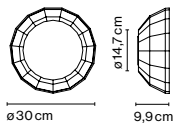

Scotch Club A 30

Code	Finish
A656-025	● White - White
A656-026	● White - Gold
A656-027	● Blue - White
A656-028	● Blue - Gold
A656-029	● Terracotta - White
A656-030	● Terracotta - Gold
A656-031	● Black - White
A656-032	● Black - Gold

Materials

Shade: Ceramic with the inner part in brilliant white enamel or gold

Product type: Wall

Light source: 2x G9 LED 2,2W

Weight: Net 1,6 kg – Gross 2,4 kg

Package: 36 x 36 x 29 cm – 2,4 kg Vol – 0,037 m³

CE

ERC

UK

Wire installation: Hardwired