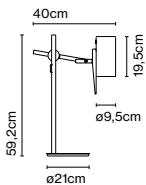

Scantling S

Code	Finish
A626-005	● White (RAL 9001)
A626-020	● Black (RAL 9005)

Materials
Stem: Iron
Base: Iron
Arm: Oak
Shade: Aluminium

Product type: Table
Light source: E27 LED Reflector 8W
Weight: Net 3,6 kg – Gross 5,3 kg
Package: 71 x 40 x 18 cm – 5,3 kg Vol – 0,05 m³