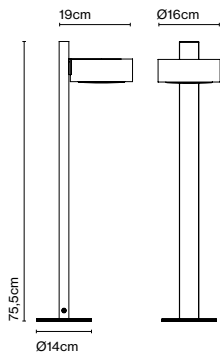

Plaff-on! B IP65

Code A628-064
Finish ● Black

Materials
Structure: Aluminium
Shade: Opal blown glass

Dimmable: Yes
Integrated dimmer: No
Dimming protocols: Phase cut (Triac)

Product type: Wall
Light source: LED COB 230 VAC 8W 2700K CRI90 571lm
Luminaire: 230 VAC TRIAC 8,47W 225lm
Weight: Net 1,8 kg – Gross 3,4 kg
Package: 23,5 x 83 x 33,5 cm – 3,4 kg Vol – 0,07 m³
LED included

Dimmable

CE

IP65

ERC

UK
CA