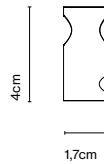

Clip Bar 3

Code A692-005   Finish ● Black

Materials
Structure: Iron

Weight: Net 0,04 kg – Gross 0,07 kg
Package: 8 x 8 x 5 cm - 0,07 kg – VOL - 0,0003 m³
Product notes: Clip for luminaires with electric cable of Ø4mm.: Dipping Light 20/30, Ginger 32/ 42/ 60, Jaima, MVV, Pleat Box 13/ 24/ 36, Pu-erh, Soho 38, Zenc.