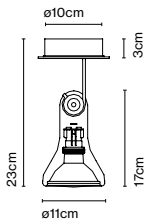

Product type: Power supply

Atlas

Code: A34-001
Finish: Translucent

Materials
Shade: Polycarbonate
Canopy: White Polyamide
Structure: Stainless steel

Product type: Wall / Ceiling
Light source: E27 LED PAR30 10W 40° 3000K
Weight: Net 0,3 kg – Gross 0,55 kg
Package: 18 x 21 x 24 cm - 0,55 kg – VOL - 0,008 m³