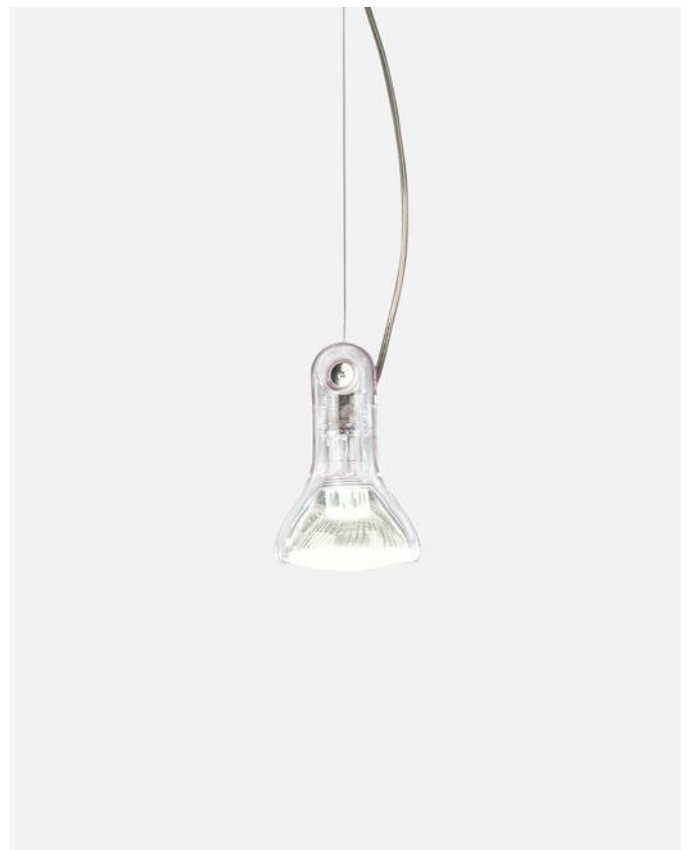

Cable length: 3 m
Wire installation: Hardwired
Color cord: Transparent
Canopy color: White