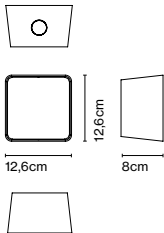

Lab 1 2020

Code
A646-090

Finish
● Graphite grey (RAL 7024)

Materials
Structure: Injected aluminium
Lids: Metal, wood, stone-like

Dimmable: No

Product type: Wall
Light source: LED SMD 24Vdc 3,7W 2700K CRI90 189lm
Luminaire: 100 - 240 VAC 4,3W 304lm
Weight: Net 0,87 kg – Gross 1 kg
Package: 16 x 15 x 14 cm – 1 kg Vol – 0,003 m³

CE

UK
CA

ERC

IP65