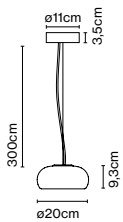

Vetra 20

Code   Finish
A689-001   ● White
A689-031   ● Amber

Materials   Dimmable: Yes
Shade: Blown glass   Integrated dimmer: No
Dissipater: Aluminium   Dimming protocols: Phase cut (Triac)

Product type: Pendant
Light source: LED SMD 350mA 4,05W 2700K CRI90 463lm
Luminaire: 220 - 240 VAC TRIAC 5,72W 195lm
Weight: Net 1,2 kg – Gross 1,7 kg
Package: 31 x 31 x 22 cm – 1,7 kg Vol – 0,02 m³

Dimmable

CE

ERC

UK

Cable length: 3 m
Wire installation: Hardwired
Color cord: Black
Canopy color: Black