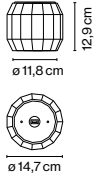

Scotch Club C

Code	Finish
A656-033	● White - White
A656-034	● White - Gold
A656-036	● Blue - Gold
A656-037	● Terracotta - White
A656-038	● Terracotta - Gold
A656-039	● Black - White
A656-040	● Black - Gold

Materials

Shade: Ceramic with the inner part in brilliant white enamel or gold

Product type: Wall

Light source: G9 LED 2,2W

Weight: Net 0,8 kg – Gross 1,2 kg

Package: 22 x 25 x 23 cm – 1,2 kg Vol – 0,01 m³

Wire installation: Hardwired

Spare parts

Code	Product	Finish	Spare part
R656-014	Scotch Club 17	White-White	Shade
R656-015	Scotch Club 17	White-Gold	Shade
R656-016	Scotch Club 17	Terracotta-White	Shade
R656-017	Scotch Club 17	Terracotta-Gold	Shade
R656-018	Scotch Club 17	Black-White	Shade
R656-019	Scotch Club 17	Black-Gold	Shade
R656-020	Scotch Club 26	White-White	Shade
R656-021	Scotch Club 26	White-Gold	Shade
R656-022	Scotch Club 26	Terracotta-White	Shade
R656-023	Scotch Club 26	Terracotta-Gold	Shade
R656-024	Scotch Club 26	Black-White	Shade
R656-002	Scotch Club 26	Black-Gold	Shade
R656-004	Scotch Club 41	White-White	Shade
R656-005	Scotch Club 41	White-Gold	Shade
R656-008	Scotch Club 41	Terracotta-White	Shade
R656-009	Scotch Club 41	Terracotta-Gold	Shade
R656-010	Scotch Club 41	Black-White	Shade
R656-011	Scotch Club 41	Black-Gold	Shade
R656-025	Scotch Club A 30	White-White	Shade
R656-026	Scotch Club A 30	White-Gold	Shade
R656-027	Scotch Club A 30	Terracotta-White	Shade
R656-028	Scotch Club A 30	Terracotta-Gold	Shade
R656-029	Scotch Club A 30	Black-White	Shade
R656-030	Scotch Club A 30	Black-Gold	Shade
R656-032	Scotch Club A 40	White-Gold	Shade
R656-033	Scotch Club A 40	Terracotta-White	Shade
R656-013	Scotch Club A 40	Terracotta-Gold	Shade
R656-034	Scotch Club A 40	Black-White	Shade
R656-035	Scotch Club A 40	Black-Gold	Shade
R656-036	Scotch Club C	White-White	Shade
R656-037	Scotch Club C	White-Gold	Shade
R656-038	Scotch Club C	Terracotta-White	Shade
R656-039	Scotch Club C	Terracotta-Gold	Shade
R656-040	Scotch Club C	Black-White	Shade
R656-041	Scotch Club C	Black-Gold	Shade