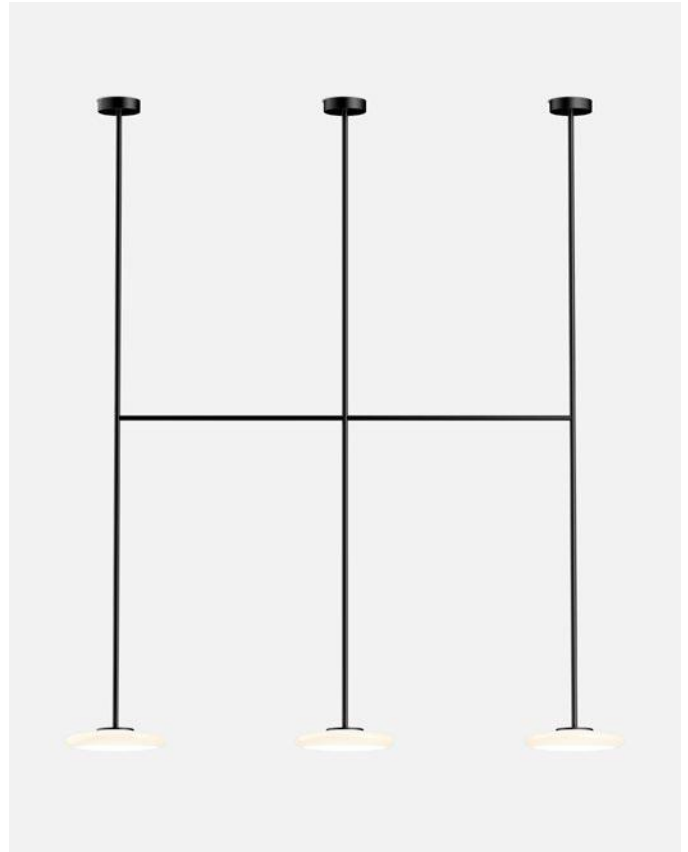

Wire installation: Hardwired
Canopy color: Black