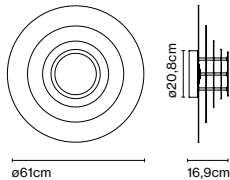

Dimmable ☐
CE
UK
CA
ENEC