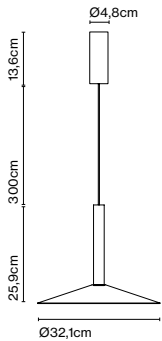

Milana 32

Code	Finish
A699-003	● Off-white (RAL 1013)
A699-004	● Black (RAL 9005)
A699-016	● Red (RAL 3013)
A699-017	● Beige (RAL 1001)
A699-018	● Grey (RAL 7038)

Materials
Shade: Aluminium
Diffuser: Polycarbonate

Dimmable: Yes
Integrated dimmer: No
Dimming protocols: Phase cut (Triac)

Product type: Pendant
Light source: LED SMD 700mA 8,6W 2700K CRI90 372lm
Luminaire: 220 - 240 VAC TRIAC 8,72W 340lm
Weight: Net 0,87 kg – Gross 1,52 kg
Package: 22,5 x 7 x 4 cm – 0,3 kg Vol – 0,0006 m³
20 x 12 x 8 cm – 0,4 kg Vol – 0,0006 m³
36,5 x 36,5 x 7,5 cm – 0,82 kg Vol – 0,0006 m³
Product notes: DALI upon request