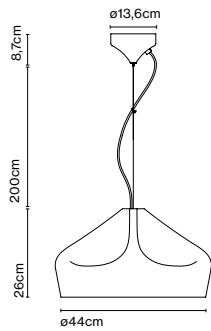

Pleat Box 47 LED

Code	Finish
A636-230	● White - White
A636-231	● White - Gold
A636-232	● Grey - White
A636-233	● Grey - Gold
A636-234	● Terracotta - White
A636-235	● Terracotta - Gold
A636-236	● Black - White
A636-237	● Black - Gold
A636-238	● Brown - White
A636-239	● Brown - Gold

Materials
Shade: Ceramic with the inner part in brilliant white enamel or gold
Canopy: Ceramic
Cord: Fabric

Dimmable: Yes
Integrated dimmer: No
Dimming protocols: Phase cut (Triac)

Product type: Pendant
Light source: LED SMD 700mA 16,28W 2700K CRI90 1873lm
Luminaire: 180 - 295 VAC TRIAC 19,71W 625lm
Weight: Net 4,6 kg – Gross 6 kg
Package: 57 x 57 x 36 cm – 6 kg Vol – 0,1 m³
LED included

Cable length: 2 m
Wire installation: Hardwired
Color cord: White whenever the inner or the outer part of the lamp is white. If not, it is black.
Canopy color: Same color as chosen shade