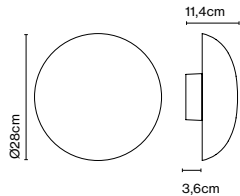

Babila 28

Code

A706-002
A706-004-35
A706-004-47

Finish

● Polished stainless steel
● White (RAL 9010)
● Brown (RAL 8019)

Materials

Diffuser: Polished stainless steel
AISI 316 or lacquered aluminium

Dimmable: Yes

Integrated dimmer: No

Dimming protocols: Phase cut (Triac)

Product type: Wall / Ceiling

Light source: LED COB 230 VAC 8W 2700K CRI90 571lm

Luminaire: 230 VAC TRIAC 8,47W 185lm

Weight: Net 1,4 kg – Gross 2,1 kg

Package: 39 x 40 x 12,5 cm - 2,1 kg – VOL - 0,02 m³

LED included

Dimmable

CE

IP65

ERC

UK
CA