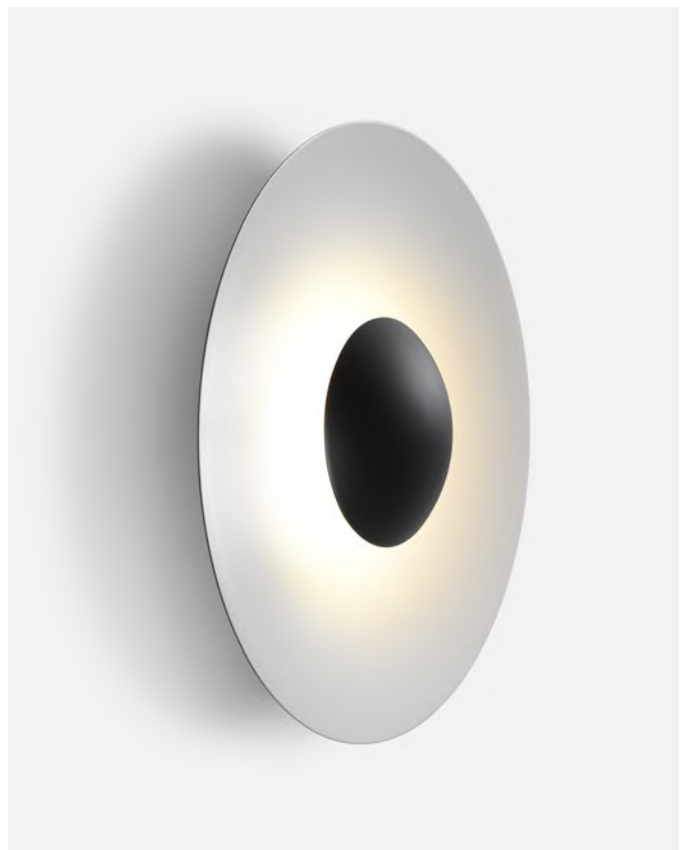

Ginger 42C IP65

Code
A662-552-31
A662-552-39

Finish
● Rust Brown
▲ Black-White (RAL 9005-9010)

Materials
Diffuser: Aluminium
Dissipater: Aluminium

Dimmable: Yes
Integrated dimmer: No
Dimming protocols: Phase cut (Triac)

Product type: Wall / Ceiling
Light source: LED SMD 700mA 16,28W 2700K CRI90 1873lm
Luminaire: 180 - 295 VAC TRIAC 19,71W 698lm - Black-White
180 - 295 VAC TRIAC 19,71W 186lm - Rust brown
Weight: Net 1,8 kg – Gross 3,5 kg
Package: 57 x 53 x 17 cm – 3,5 kg Vol – 0,051 m³
Product notes: DALI and Casambi upon request
LED included

Dimmable

CE

ERC

UK
CA

IP65

Canopy color: Black

Ginger 60C IP65

Code
A662-553-31
A662-553-39

Finish
● Rust Brown
▲ Black-White (RAL 9005-9010)

Materials
Diffuser: Aluminium
Dissipater: Aluminium

Dimmable: Yes
Integrated dimmer: No
Dimming protocols: Phase cut (Triac)

Product type: Wall / Ceiling
Light source: LED SMD 700mA 22,4W 2700K CRI90 2933lm
Luminaire: 180 - 295 VAC TRIAC 26,09W 1165lm - Black-White
180 - 295 VAC TRIAC 26,09W 245lm - Rust brown
Weight: Net 3,6 kg – Gross 6,3 kg
Package: 67 x 67 x 24 cm – 6,3 kg Vol – 0,1 m³
Product notes: DALI and Casambi upon request
LED included

Dimmable

CE

ERC

UK
CA

IP65

Canopy color: Black