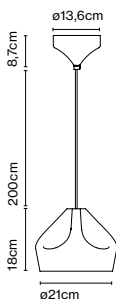

Materials
 Shade: Ceramic with the inner part in brilliant white enamel or gold
 Canopy: Ceramic
 Cord: Fabric

Product type: Pendant
 Light source: E14 LED 5W
 Weight: Net 1,9 kg – Gross 2,5 kg
 Package: 36 x 36 x 30 cm – 2,5 kg Vol – 0,04 m³