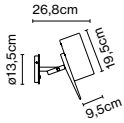

Scantling A

Code
A626-007
A626-021

Finish
● White (RAL 9001)
● Black (RAL 9005)

Materials
Structure: Iron
Arm: Oak
Shade: Aluminium

Product type: Wall
Light source: E27 LED Reflector 8W
Weight: Net 0,8 kg – Gross 1,4 kg
Package: 35 x 30 x 18 cm – 1,4 kg Vol – 0,02 m³

CE

ERC

UK

CA

Wire installation: Hardwired
Switch location: Canopy