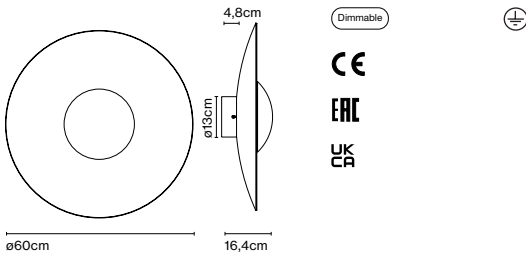

Ginger 60C

Code	Finish
A662-154	● Oak-White
A662-155	● Wenge-White
A662-156	● Oak-Oak
A662-157	● Wenge-Wenge
A662-386	● Brushed brass-Brushed brass
A662-387	● Black-White
A662-572-36-27K	● Mauve (RAL 010 70 10) NEW
A662-572-37-27K	● Sand (RAL 050 85 10) NEW
A662-572-38-27K	● Stone Grey (RAL 000 65 00) NEW

Materials
Diffuser: Pressed wood or brushed aluminium
Dissipater: Aluminium
Canopy: Metal

Dimmable: Yes
Integrated dimmer: No
Dimming protocols: Phase cut (Triac)

Product type: Wall / Ceiling
Light source: LED SMD 700mA 22,4W 2700K CRI90 2933lm
Luminaire: 180 - 295 VAC TRIAC 26,09W 1165lm
Weight: Net 3,3 kg – Gross 6,3 kg
Package: 67 x 67 x 24 cm – 6,3 kg Vol – 0,1 m³
LED included

Canopy color: Black
Wire installation: Hardwired

Accessory C2 20/32

Code	Finish
Structure	
A662-421	● Black
Shades 20	
A662-426	● Oak-White
A662-427	● Wenge-White
A662-428	● Oak-Oak
A662-429	● Wenge-Wenge
A662-430	● Brushed brass-Brushed brass
A662-431	● Black-White
A662-573-36-27K	● Mauve (RAL 010 70 10) NEW
A662-573-37-27K	● Sand (RAL 050 85 10) NEW
A662-573-38-27K	● Stone Grey (RAL 000 65 00) NEW

Shades 32	
A662-432	● Oak-White
A662-433	● Wenge-White
A662-434	● Oak-Oak
A662-435	● Wenge-Wenge
A662-436	● Brushed brass-Brushed brass
A662-437	● Black-White
A662-574-36-27K	● Mauve (RAL 010 70 10) NEW
A662-574-37-27K	● Sand (RAL 050 85 10) NEW
A662-574-38-27K	● Stone Grey (RAL 000 65 00) NEW

Materials
Canopy: Metal

Dimmable: Yes
Integrated dimmer: No
Dimming protocols: Phase cut (Triac)

Product type: Wall / Ceiling
Light source: LED SMD 700mA 12,25W 2700K CRI90 1376lm
Luminaire: 180 - 295 VAC TRIAC 15,3W 511lm
Weight: Net 4,5 kg – Gross 6 kg
Package: 23 x 21 x 10 cm – 1 kg Vol – 0,01 m³
          57 x 53 x 17 cm – 3 kg Vol – 0,051 m³
          62 x 20 x 9 cm – 2 kg Vol – 0,01 m³

Product notes: Accessory to combine Ginger models 20 C and 32 C for a single junction box.
LED included

marset