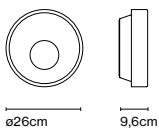

Sun 26

Code	Finish	Dimming	Class
A671-001	● White	Triac	I
A671-002	● Graphite	Triac	I
A671-003	● White	DALI	I
A671-004	● Graphite	DALI	I

Materials
Diffuser: Thermoformed opal methacrylate, with another diffuser in opal blown glass placed off-centre.
Structure: Iron

Dimmable: Yes
Integrated dimmer: No
Dimming protocols: Phase cut (Triac) DALI

Product type: Ceiling / Wall
Light source: LED SMD 700mA 12,6W 2700K CRI80 1642lm
Luminaire: 220 - 240 VAC TRIAC 15,6W 949lm
110 - 277 VAC DALI 2 13,8W 949lm
Weight: Net 1,9 kg – Gross 2,8 kg
Package: 34 x 36 x 17 cm – 2,8 kg Vol – 0,02 m³
LED included

Dimmable

CE

ERC

UK
CA

Wire installation: Hardwired