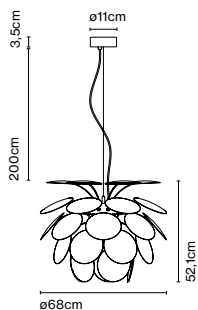

Discocó 68

Code	Finish
A620-110	● White (RAL 9003)
A620-120	● Matte Grey (RAL 7037)
A620-119	● Matte Beige (RAL 1001)
A620-121	● Black - Gold (RAL 9004 - Gold)
A620-148	● White (Susp. Wire 5m)
A620-161	● American oak-Black chrome

Materials
Discs: ABS
Sphere: Chromed metal
Canopy: Metal

Product type: Pendant
Light source: 3x E27 LED Globe (ø120) 14W
Weight: Net 4,6 kg – Gross 7,5 kg
Package: 125 x 33 x 28 cm - 7,5 kg – VOL - 0,115 m³
Product notes: For the wood version, the discs are made of pressed American oak of 4 mm. Black chrome sphere.