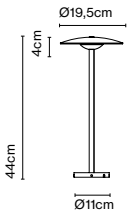

Product type: Bollard
Light source: LED SMD 24Vdc 5W 2700K CRI90 495lm
Luminaire: (Power supply not included) 161lm
Weight: Net 0,8 kg – Gross 1,3 kg
Package: 25 x 23 x 12 cm – 0,7 kg Vol – 0,007 m³
15 x 13 x 48 cm – 0,6 kg Vol – 0,009 m³
Product notes: 24V remote power supply to be ordered separately.
LED included