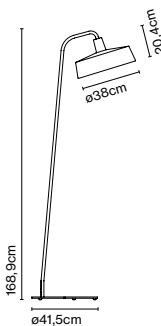

Soho 38 P LED

Code	Finish
A631-230	● White
A631-231	● Stone grey
A631-232	● Black
A631-233	● Sand
A631-234	● Sky blue

Materials
Shade: Rotary moulded polyethylene
Diffuser: Methacrylate opal
Structure: Metal with stainless anti-oxidant cataphoresis

Dimmable: Yes
Integrated dimmer: No
Dimming protocols: Phase cut (Triac)

Product type: Ceiling
Light source: LED SMD 700mA 8,2W 2700K CRI90 913lm
Luminaire: 220 - 240 VAC TRIAC 9,89W
Weight: Net 12 kg – Gross 14,5 kg
Package: 44 x 44 x 24 cm – 3 kg Vol – 0,05 m³
46 x 46 x 3 cm – 8,5 kg Vol – 0,006 m³
176 x 30 x 6,5 cm – 3 kg Vol – 0,03 m³

LED included

Dimmable

IP44

CE

ERC

Cable length: 2 m
Wire installation: Plug-in
Color cord: Black