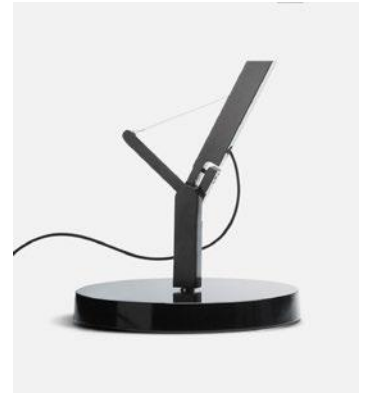

Base

Code A642-003
Finish ● Black (RAL 9005)

Materials
Base: Metal with a polycarbonate cover

Product type: Accessory
Weight: Net 3,9 kg – Gross 4 kg
Package: 24 x 24 x 12 cm - 4 kg – VOL - 0,007 m³