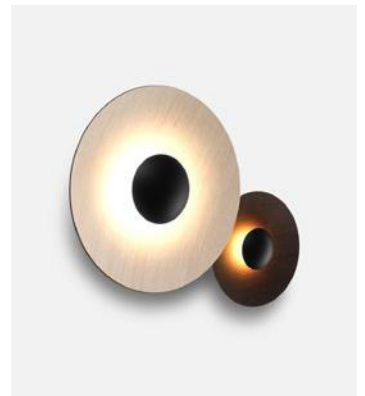

Canopy color: Black
Wire installation: Hardwired

Ginger