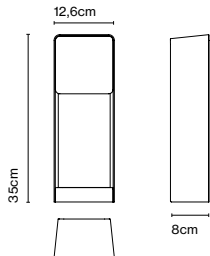

Materials: Aluminium
Structure: Aluminium
Lids: Metal, wood

Dimmable: Yes
Integrated dimmer: No
Dimming protocols: Phase cut (Triac)

Product type: Bollard
Light source: LED SMD 700mA 6,3W 2700K CRI80 590lm
Luminaire: 220 - 240 VAC TRIAC 8,41W 293lm
Weight: Net 1,4 kg – Gross 2,3 kg
Package: 17,5 x 13 x 46 cm – 2,3 kg Vol – 0,01 m³