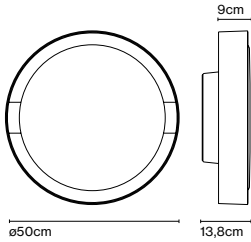

Plaff-on! 50 IP54

Code A628-056   Finish ● Black

Materials
Structure: Aluminium
Shade: Opal blown glass

Product type: Wall / Ceiling
Light source: 4x E27 LED Standard 8W
Weight: Net 6,6 kg – Gross 8,5 kg
Package: 60 x 60 x 25 cm – 8,5 kg Vol – 0,09 m³

CE
EAC
UK
CA

☐
IP54