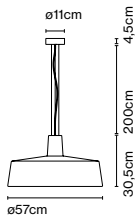

Soho 57 IP44 LED

Code	Finish
A631-166	● White
A631-167	● Stone grey
A631-168	● Black

Materials
Shade: Rotary moulded polyethylene
Diffuser: Methacrylate opal

Dimmable: Yes
Integrated dimmer: No
Dimming protocols: Phase cut (Triac)

Product type: Pendant
Light source: LED SMD 700mA 28,7W 2700K CRI80 3446lm
Luminaire: 180 - 295 VAC TRIAC 32,89W 2086lm
Weight: Net 7 kg – Gross 8,6 kg
Package: 60 x 61 x 36 cm – 8,6 kg Vol – 0,13 m³
Product notes: 3000K available upon request
LED included

Dimmable

CE

IP44

ERC

UK
CA