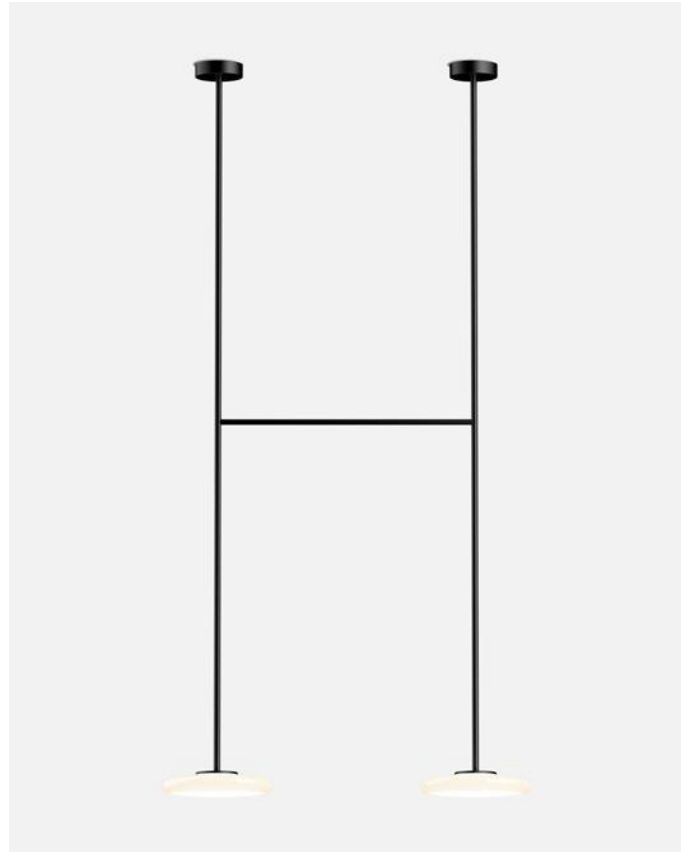

Ihana x2 200

Code	Finish	Dimming	CCT
A709-007-39-27K	● Opal	Triac	22K
A709-008-39-18/30K	● Opal	Triac	DTW 18K-30K

Materials	Dimmable: Yes
Structure: Steel	Integrated dimmer: No
Shade: Opal blown glass	Dimming protocols: Phase cut (Triac)
	Dim to warm from 1800K to 3000K. (Triac)

Product type: Pendant / Ceiling
Light source: LED SMD 700mA 16,4W 2700K CRI90 1826lm
Luminaire: 220 - 240 VAC TRIAC 19,78W 994lm
Light source DTW: LED COB 350mA 12W 1800-3000K CRI90 1272lm
Luminaire DTW: 220 - 240 VAC TRIAC 15,2W
Weight: Net 6,7 kg – Gross 9,7 kg
Package: (2x) 21 x 42 x 42 cm – 3 kg Vol – 0,04 m³
18 x 18 x 225 cm – 6,7 kg Vol – 0,07 m³
Product notes: DALI upon request
LED included

Dimmable

CE

ERC

UK
CA

Wire installation: Hardwired
Canopy color: Black

Ihana x3 80 NEW

Code	Finish	Dimming	CCT
A709-056-39-27K	● Opal	Triac	22K
A709-013-39-18/30K	● Opal	Triac	DTW 18K-30K

Materials	Dimmable: Yes
Structure: Steel	Integrated dimmer: No
Shade: Opal blown glass	Dimming protocols: Phase cut (Triac)
	Dim to warm from 1800K to 3000K. (Triac)

Product type: Pendant / Ceiling
Light source: LED SMD 700mA 24,6W 2700K CRI90 2739lm
Luminaire: 220 - 240 VAC TRIAC 29,67W 1491lm
Light source DTW: LED COB 350mA 18W 1800-3000K CRI90 1908lm
Luminaire DTW: 220 - 240 VAC TRIAC 22,8W
Weight: Net 6,8 kg – Gross 9,5 kg
Package: (3x) 21 x 42 x 42 cm – 3 kg Vol – 0,04 m³
24 x 14 x 114 cm – 3,7 kg Vol – 0,04 m³
24 x 14 x 114 cm – 2,8 kg Vol – 0,04 m³
Product notes: DALI upon request
LED included

Dimmable

CE

ERC

UK
CA

Wire installation: Hardwired
Canopy color: Black