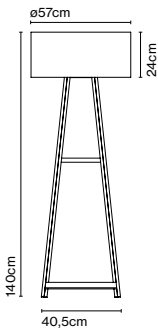

Cala P140

Code A645-007   Finish ● Oak - Pearl White

Materials
Shade: White polyester PET, textilene
Diffuser: Methacrylate
Structure: Varnished Oak

Product type: Floor
Light source: 3x E27 LED Standard 8W
Weight: Net 5,34 kg – Gross 10 kg
Package: 60 x 60 x 30 cm - 4,5 kg – VOL - 0,108 m³
50 x 13 x 132 cm - 5,5 kg – VOL - 0,09 m³