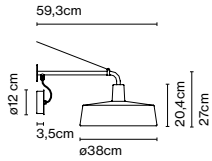

Soho 38 A LED

Code	Finish
A631-225	● White
A631-226	● Stone grey
A631-227	● Black
A631-228	● Sand
A631-229	● Sky blue

Materials
Shade: Rotary moulded polyethylene
Diffuser: Methacrylate opal
Structure: Metal with stainless anti-oxidant cataphoresis

Dimmable: Yes
Integrated dimmer: No
Dimming protocols: Phase cut (Triac)

Product type: Wall
Light source: LED SMD 700mA 13,35W 2700K CRI80 1848lm
Luminaire: 220 - 240 VAC TRIAC 15,94W 1051lm
Weight: Net 3,2 kg – Gross 4,2 kg
Package: 45 x 45 x 25 cm – 4,2 kg Vol – 0,05 m³
LED included

Dimmable

CE

IP44

EAC

UK
CA

Wire installation: Hardwired
Canopy color: Black