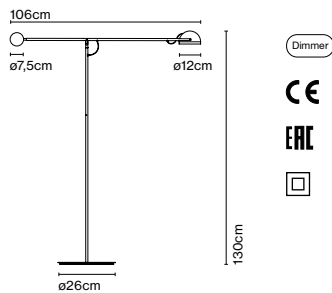

Copérnica P

Code	Finish
A686-007	● Satin Nickel-Golden-White
A686-008	● Satin Nickel-Graphite-White
A686-009	● Satin Nickel-Red-White
A686-010	● Graphite-Golden-Black
A686-011	● Graphite-Satin Nickel-Black
A686-012	● Graphite-Red-Black

Materials
Structure: Satin nickel or graphite
Base: Steel
Counterweight: Steel
Diffuser: Aluminium

Dimmable: Yes
Integrated dimmer: Yes
Dimming protocols: 3 positions dimmer

Product type: Floor
Light source: LED SMD 24Vdc 4,7W 2700K CRI90 491lm
Luminaire: 85 - 264 VAC 5,94W 416lm
Weight: Net 4,8 kg – Gross 6,8 kg
Package: 165 x 24 x 17 cm – 4,1 kg Vol – 0,067 m³
36 x 36 x 3 cm – 2,7 kg Vol – 0,004 m³
LED included

Cable length: 2 m
Wire installation: Plug-in
Color cord: Black
Switch location: Tilttable diffuser