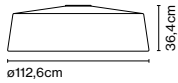

Soho C 112 LED

Code	Finish
A631-109	● White
A631-110	● Stone grey
A631-111	● Black

Materials
Shade: Rotary moulded polyethylene
Diffuser: Methacrylate opal

Dimmable: Yes
Integrated dimmer: No
Dimming protocols: DALI / DSI

Product type: Ceiling
Light source: LED SMD 400mA 106,8W 2700K CRI80 17100lm
Luminaire: 220 - 240 VAC DALI 2 118,3W 8836lm
Weight: Net 24,8 kg – Gross 27,6 kg
Package: 116 x 114 x 39 cm – 27,6 kg Vol – 0,53 m³
Product notes: 3000K available upon request
LED included