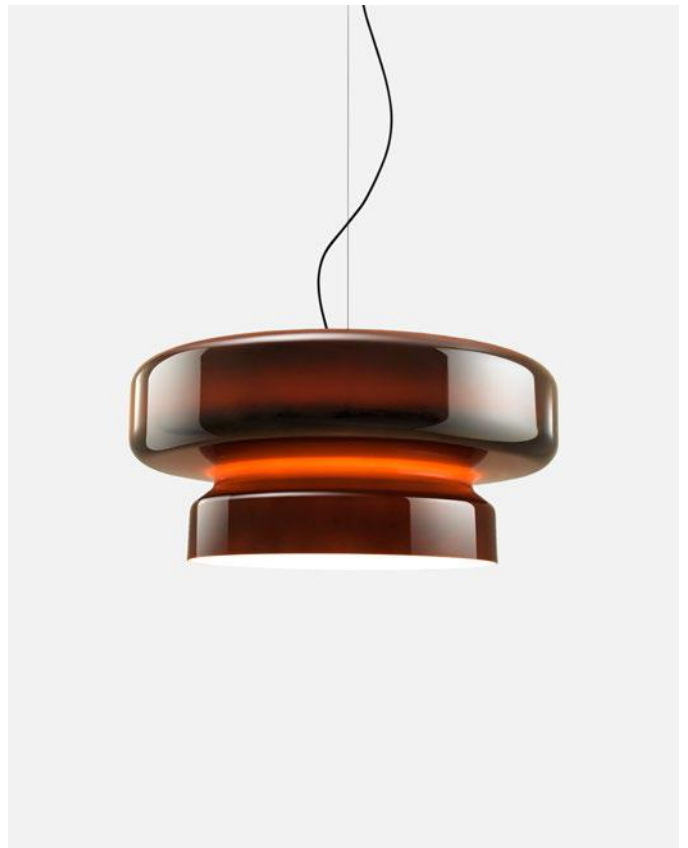

At first glance, the Bohemia appears to be made of blown glass. In fact, however, the lamp's large size ruled out that material. Instead, the designer settled on polycarbonate to create an exciting, organic, translucent profile that integrates two

volumes into a single shape. The design allows for a large shade in different colors that does not interfere with the white interior.

Discover more at marset.com

Bohemia 84

Code	Finish	Dimming	Class
A698-001	● Green	Triac	II
A698-002	● Violet	Triac	II
A698-003	● Amber	Triac	II
A698-004	● Green	DALI	I
A698-005	● Violet	DALI	I
A698-006	● Amber	DALI	I

Materials
Shade: Rotomoulded Polycarbonate
Diffuser: Opal methacrylate

Dimmable: Yes
Integrated dimmer: No
Dimming protocols: Phase cut (Triac)
DALI

Product type: Pendant
Light source: LED SMD 700mA 22,4W 2700K CRI90 2933lm
Luminaire: 180 - 295 VAC TRIAC 26W 1619lm
220 - 240 VAC DALI 26,37W 1619lm
Weight: Net 12,7 kg – Gross 20 kg
Package: 93 x 93 x 53 cm – 20 kg Vol – 0,5 m³
LED included

Dimmable

* 5,7cm (DALI)

Cable length: 2,5 m
Wire installation: Hardwired
Color cord: Black
Canopy color: Black