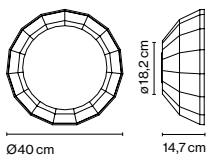

Materials

Shade: Ceramic with the inner part in brilliant white enamel or gold

Product type: Wall

Light source: 2x E27 LED Standard 8W

Weight: Net 3,9 kg – Gross 5,3 kg

Package: 52 x 52 x 29 cm – 5,3 kg Vol – 0,078 m³

CE

ERC

UK

Wire installation: Hardwired