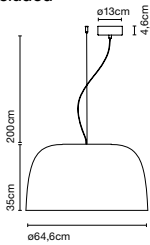

Djembé 65.35

Code	Finish	Dimming	Class
A681-268	White (RAL 1013)	Triac	II
A681-269	Grey (RAL 7022)	Triac	II
A681-270	Red (RAL 3011)	Triac	II
A681-271	Sky Blue (PANTONE 7542C)	Triac	II
A681-272	White (RAL 1013)	DALI	I
A681-273	Grey (RAL 7022)	DALI	I
A681-274	Red (RAL 3011)	DALI	I
A681-275	Sky Blue (PANTONE 7542C)	DALI	I

Materials

Shade: Bi-injected rotary moulded polyethylene (stone texture on the outer part and smooth satin white on the inner part of the fixture)

Diffuser: Aluminium

Dimmable: Yes

Integrated dimmer: No

Dimming protocols: Phase cut (Triac)
DALI

Product type: Pendant

Light source: LED SMD 700mA 22,4W 2700K CRI90 2933lm

Luminaire: 180 - 295 VAC TRIAC 26,09W 1845lm

220 - 240 VAC DALI 26,37W 1845lm

Weight: Net 6,1 kg – Gross 8,5 kg

Package: 65 x 65 x 42 cm – 8,5 kg Vol – 0,18 m³

Product notes: 3000K available upon request

LED included