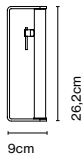

Wall bracket

Code A683-045   Finish
● Black (RAL 9005)

Materials
Stem: Stainless steel

Product type: Accessory
Weight: Net 1,8 kg – Gross 2 kg
Package: 31 x 18 x 17 cm - 2 kg – VOL -0,009 m³
Product notes: Compatible with Jaima P207 and P307.