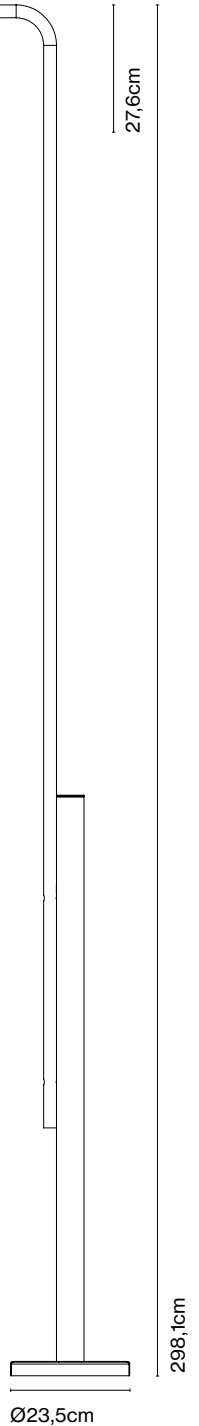

We want to offer you an exclusive service that's designed to make your work easier. By signing up at the new professional area at maset.com, you'll be able to download technical information, images, and videos of our products, receive our newsletter, and save your preferred products. We offer direct access and personal attention.