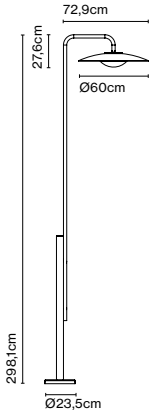

Ginger 60/298

Code A662-735 Finish Black-White (RAL 9005-9010)

Materials Dimmable: Yes
Diffuser: Aluminium Integrated dimmer: No
Structure: Stainless Steel Dimming: Depending on the connection
Dissipater: Aluminium ON / OFF
1-10V

Product type: Lamppost
Light source: LED SMD 1050mA 33,8W 2700K CRI90 4037lm
Luminaire: 90 - 305 VAC 1-10V 35,8W 1463lm
Weight: Net 13,25 kg – Gross 20,05 kg
Package: 68 x 69 x 24 cm – 5,7 kg Vol – 0,11 m³
61 x 16 x 255 cm – 11,1 kg Vol – 0,25 m³
25 x 25 x 44 cm – 3,25 kg Vol – 0,03 m³
LED included

Dimmable

CE

IP65

ERC

UK
CA