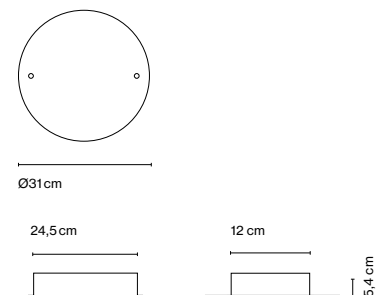

Nenúfar Canopy 60W DALI

Code A647-043
Finish ● Black

Materials
Structure: Painted iron

Dimmable: No

Product type: Accessory
Luminaire: 220 - 240 VAC DALI 60W (max.)
Weight: Net 1,9 kg – Gross 2,6 kg
Package: 44 x 44 x 13 cm - 2,6 kg – VOL - 0,012 m³

Wire installation: Hardwired
Canopy color: Black - Entry points: 5