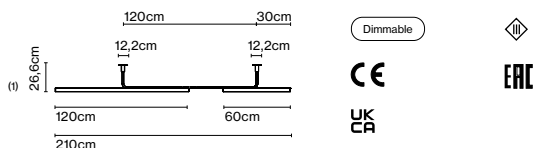

Light source Ambrosia 30K: LED SMD 24Vdc 28,8W 3000K CRI90 3384lm
 Luminaire Ambrosia 30K: (Power supply not included) 2865lm

Weight: Net 3,1 kg – Gross 3,6 kg

Package: 29 x 10 x 135 cm - 2 kg – VOL - 0,04 m³

8 x 8 x 68 cm - 0,6 kg – VOL - 0,004 m³

8 x 8 x 128 cm - 1 kg – VOL - 0,01 m³

Product notes: 24V remote power supply to be ordered separately.
 LED included

(1) The height can be increased by means of the 40 or 60 cm poles (max. 3 units per each side). They can be combined.