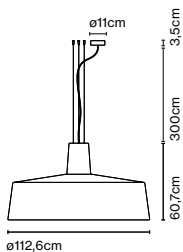

Soho 112 IP44 LED

Code	Finish
A631-169	● White
A631-170	● Stone grey
A631-171	● Black

Materials
Shade: Rotary moulded polyethylene
Diffuser: Methacrylate opal

Dimmable: Yes
Integrated dimmer: No
Dimming protocols: Phase cut (Triac)

Product type: Pendant
Light source: LED SMD 350mA 93,6W 2700K CRI80 15648lm
Luminaire: 180 - 295 VAC TRIAC 109,8W 8085lm
Weight: Net 27,6 kg – Gross 32 kg
Package: 116 x 114 x 71 cm – 32 kg Vol – 0,95 m³
Product notes: 3000K available upon request
LED included

Dimmable

CE

IP44

ERC

UK
CA