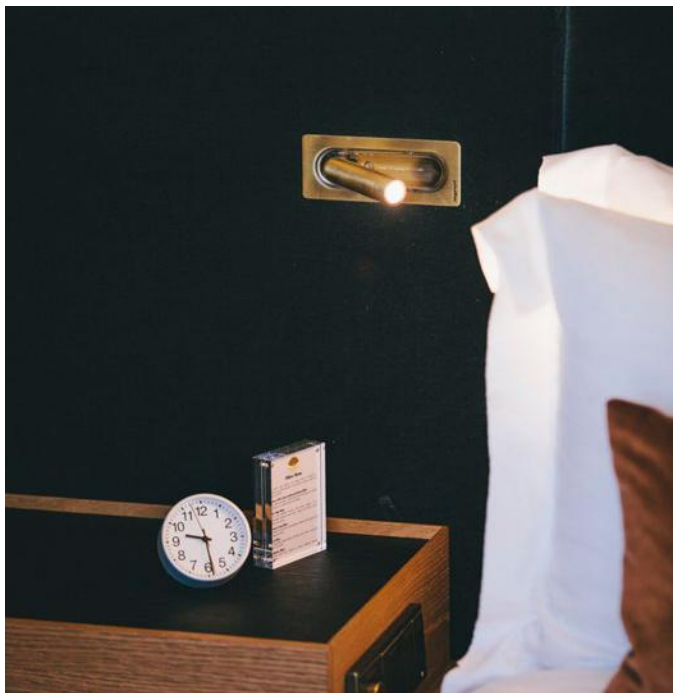

Ledtube, Daniel López

Its ergonomic design beckons you to move it in any direction, up to 360°, and its use is very intuitive. When opened, it turns on automatically; when closed, it turns off and hides away in the wall, like camouflage. It's so versatile it can be installed

vertically or horizontally, adapting to the needs of your space. Also Ledtube features a honeycomb grill that traps peripheral light in all directions, avoiding glare.