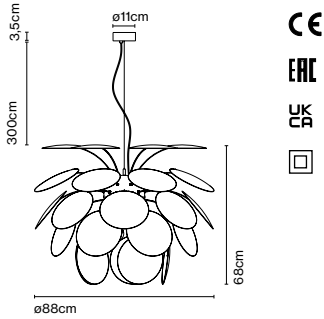

Discocó 88

Code	Finish
A620-002	● White (RAL 9003)
A620-107	● Matte Grey (RAL 7037)
A620-106	● Matte Beige (RAL 1001)
A620-048	● Black - Gold (RAL 9004 - Gold)
A620-004	● White (Susp. Wire 5m)

Materials
Discs: ABS
Sphere: Chromed metal
Canopy: Metal

Product type: Pendant
Light source: 3x E27 LED Globe (ø120) 14W
Weight: Net 6,7 kg – Gross 10,6 kg
Package: 134 x 31 x 42 cm – VOL - 0,17 m³

Cable length: 2 m
Wire installation: Hardwired
Color cord: White
Canopy color: White