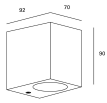

Kubo Single Emission PX-0140-NEG

Leds C4 Team

Wall fixture IP44 Kubo Single Emission GU10 7W Black

TECHNICAL FEATURES

IP44 IK10

Power (W) : Max. power 7W

Total power consumption of light (W) : 7W

Structure material : Polycarbonate + ABS

Structure finish : Black

Diffuser material : Polycarbonate

Diffuser finish : Transparent

Max. size of light bulb : 55/50 mm

Recommended light bulb : GU10

Voltage / frequency : 100-240V/50-60Hz

Warranty : 5 Years