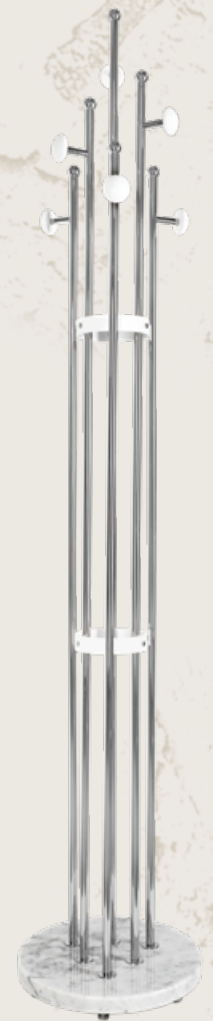

CANNA COAT RACK

CANNA | H 186 cm 73.2 in
dø 35 cm 13.8 in