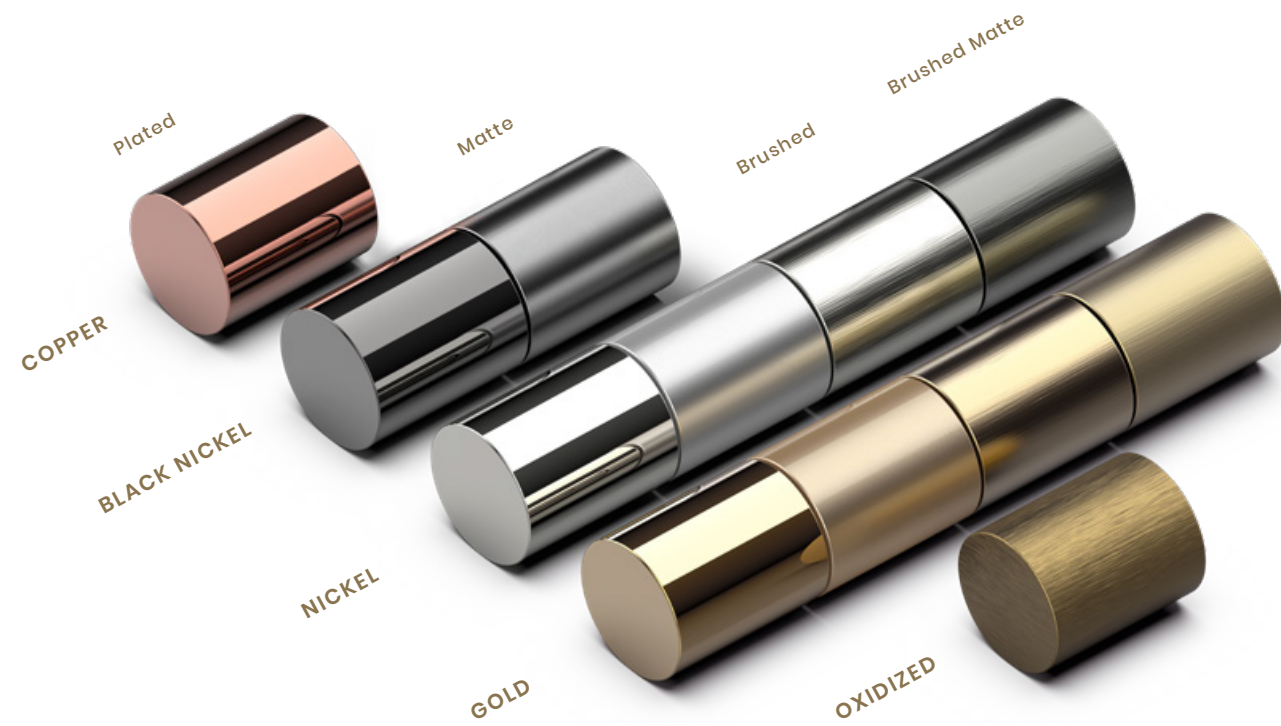

AMMIRA MIRROR | MIES CONSOLE | HALMA TABLE LAMP | RIVIERA WALL LIGHT

CARLO ARMCHAIR SWIVEL

PATTERN MIRROR | GRACE CONSOLE | GRACE STOOL | AVOLTO WALL LIGHT

FINISHES & MATERIALS

BRASS FINISHES

THE IMAGES USED IN THIS CATALOGUE ARE PURELY FIGURATIVE AND THE FINISHES OF THE PIECES MAY BE DIFFERENT. THEREFORE, WE ENCOURAGE YOU TO CHECK IT WITH YOUR BUSINESS DEVELOPMENT MANAGER.

TEXTURES

Hammered

Canyon Hammered

MARBLES

MANY OTHER MARBLE OPTIONS ARE AVAILABLE UNDER REQUEST.

Emperador

Marquina

Estremoz