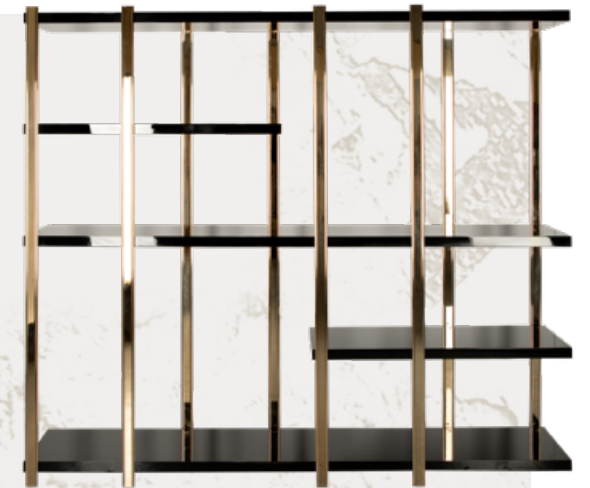

GRACE BOOKSHELF

ALSO FEATURED: COLUMNS FLOOR LAMP

HOME DÉCOR ACCESSORIES BOOKSHELF

COLUMNS BOOKSHELF

The Columns bookshelf combines modern-day elegance with playful geometry elements.

COLUMNS BOOKSHELF

COLUMNS | H 180 cm 70.8 in
W 210 cm 82.6 in | D 37 cm 14.5 in

GAYA BOOKSHELF

Gaya bookcase combines state-of-the-art smart elegance with a playful geometry twist.

GAYA BOOKSHELF

GAYA | H 213 cm 84 in
L 213 cm 84 in | W 40 cm 15.5 in

GRACE BOOKSHELF

This bookcase carries the same beautiful name and charm that is capable to transform any living space into an outstanding one.