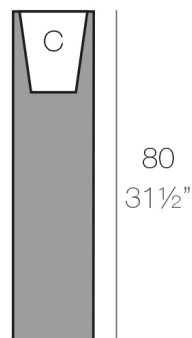

TOWER Ø 20×80

By MACETEROS

View online: <https://www.vondom.com/products/44020A>

Features

Description

Pot made of polyethylene resin by rotational moulding. 100% Recyclable. Item suitable for indoor and outdoor use. Available in different finishes.

Weight

2.5 Kg

Ø20 - Ø7³/₄"

TORRE Ø20 cm

TOWER Ø7³/₄"

C = 5 L x 20 cm

C = 1 ¼ gal x 7 ¼"

FINISHES