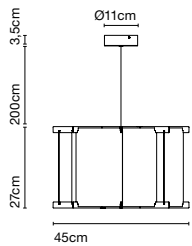

MVV 45

E27 LED STANDARD 8W 2700K 742lm

● Cerezo

Black electrical cord

Steel and glossy black polycarbonate structure housing 8 sheets of PET with cherry wood on the outside and a white interior. Transparent methacrylate diffuser at the top.

* Under approval process.

Dry locations only

- [Download](#) Assembly instructions
- [Download](#) Energy label
- [Download](#) 2D
- [Download](#) 3D
- [Download](#) Photometric data

info@marset.com
www.marset.com

The MVV story begins in the 1970s. This new suspension lamp is a first, and was designed by Manuel Valls Vergés, one of Spain's most notable architects at the time and 15-year partner of J.A. Coderch. The MVV name reflects Vergés' initials, which was the desire of his grandson who has rescued this lamp 45 years later.