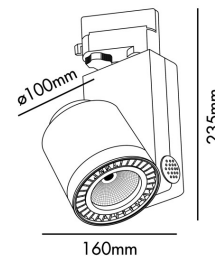

## MINI-CYLINDER Black projector LED HE 24W 3000K 20° 3385 lm

Ref. 010706702

MINI-CYLINDER is the small, compact version of the CYLINDER track projector, a versatile track projector that allows different lighting scenes to be created with the same installation, depending on the need at the time. With a colour temperature of 3000K, this projector allows warm, comfortable atmospheres to be created. The 20° version is ideal as accent lighting in shop windows, shopfronts, restaurants or hotels, and also in exhibition rooms or museums.

### Specifications

<b>Bulb:</b>	LED HE 24W 3385lm 3000K 20° CRI85
<b>Bulb included:</b>	Yes
<b>Transformer:</b>	Driver
<b>Transformer included:</b>	Yes
<b>Voltage:</b>	220-240V
<b>Operating Frequency:</b>	50/60Hz
<b>IP:</b>	20
<b>Class:</b>	I
<b>Material:</b>	Die cast aluminium, aluminium reflector and template glass diffuser
<b>Designer:</b>	
<b>Recommended bulb:</b>	
<b>Length:</b>	160 mm
<b>Net Width:</b>	150 mm
<b>Height:</b>	235 mm
<b>Diameter:</b>	100 Ø
<b>Net Weight:</b>	1.06 kg
<b>Volume:</b>	0.00449 m3