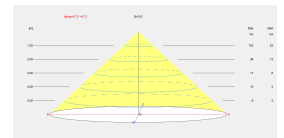

VENTILATION FEATURES

Power used: 4W

Service value measurement standard: EN 60879:2019

LOGISTICS

Net weight (kg): 0.77

Packaged weight (kg): 0.91

Packaging: -mm x -mm x -mm