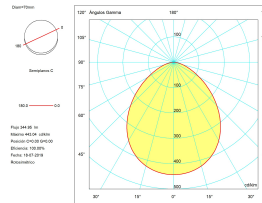

VENTILATION FEATURES

Power used: 4W

Service value measurement standard: EN 60879:2019

LOGISTICS

Net weight (kg): 0.77

Packaged weight (kg): 0.91

Packaging: -mm x -mm x -mm