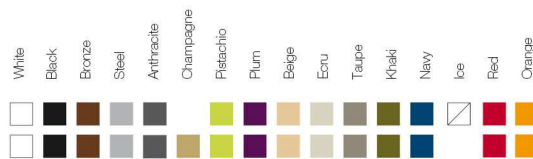

FINISHES ACABADOS

COLOURS COLORES

BASIC

LACQUERED / LACADO