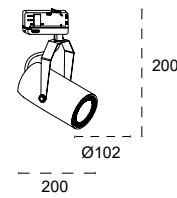

TRACK is sold separately.
Refs available in www.faro.es

TECHNICAL FEATURES - CARACTERÍSTICAS TÉCNICAS

NANO SIGMA LED

Kg 0,75

MINI SIGMA LED

Kg 1,06