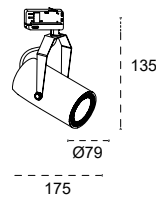

TRACK is sold separately.
Refs available in www.faro.es

TECHNICAL FEATURES - CARACTERÍSTICAS TÉCNICAS

NANO SIGMA LED

Kg 0,75

MINI SIGMA LED

Kg 1,06