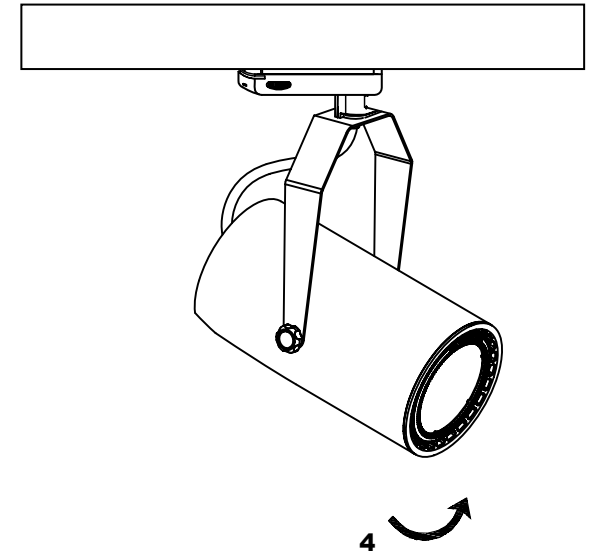

TRACK is sold separately.
Refs available in www.faro.es

TECHNICAL FEATURES - CARACTERÍSTICAS TÉCNICAS

NANO SIGMA LED

Kg 0,75

MINI SIGMA LED

Kg 1,06