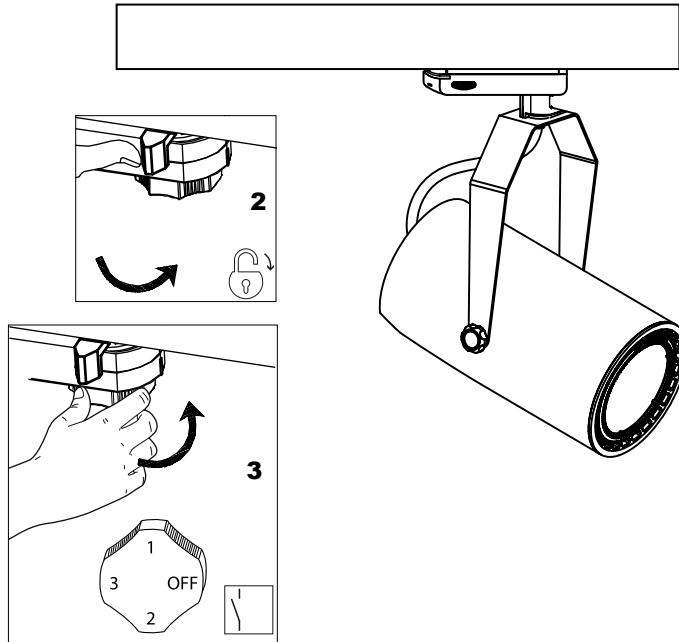

TRACK is sold separately.
Refs available in www.faro.es

TECHNICAL FEATURES - CARACTERÍSTICAS TÉCNICAS

NANO SIGMA LED

Kg 0,75

MINI SIGMA LED

Kg 1,06