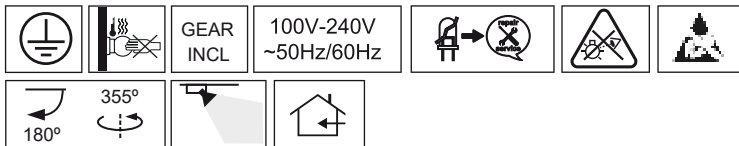

TRACK is sold separately.
Refs available in www.faro.es

TECHNICAL FEATURES - CARACTERÍSTICAS TÉCNICAS

NANO SIGMA LED

Kg 0,75

MINI SIGMA LED

Kg 1,06