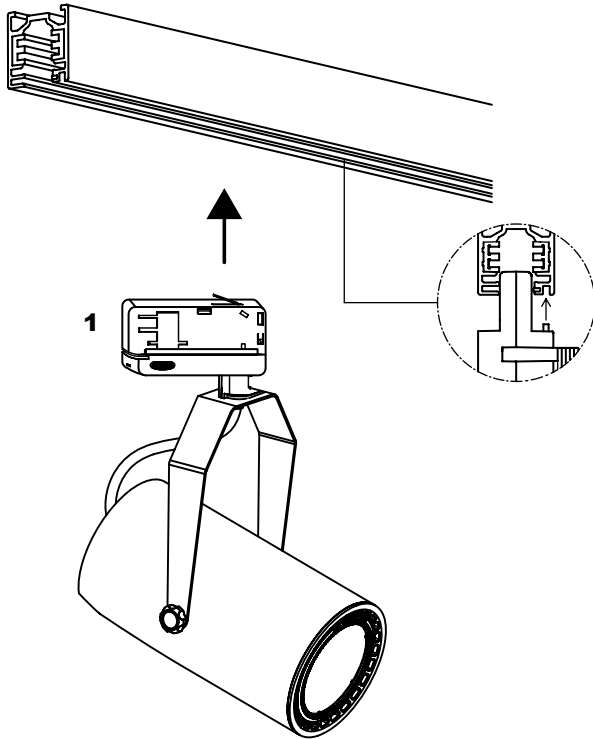

TRACK is sold separately.
Refs available in www.faro.es

TECHNICAL FEATURES - CARACTERÍSTICAS TÉCNICAS

NANO SIGMA LED

Kg 0,75

MINI SIGMA LED

Kg 1,06