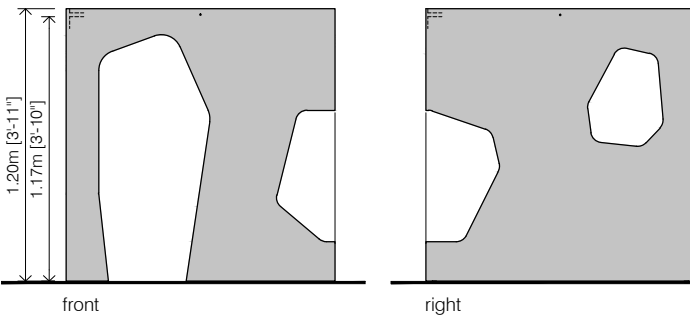

KYOTO INDOOR 2W

Inspired by Japanese architecture with a futuristic style. Ideal for children to develop their imagination.

FEATURES:

The Kyoto Indoor will be the star of the children`s playroom. With multiple openings, it will be a safe place to play.

Hard, easy to assembly and with all rounded edges.

Corner model to install in existing walls, so only 2 walls needed.

TECHNICAL SPECIFICATIONS:

Materials:

The indoor childrens playhouses are made up of four outside walls and a horizontal roof. The main material is black MDF wooden boards (Medium Density Fiberboard) coated with melamine on white, 19mm thick.

The hardware is made of steel.

Openings:

There are a total of 3 openings; one of them is to enter, and another located on the corner.

Assembly:

Fitting system to existing walls are not supplied.

Assembly is very simple. In 15' will be ready to play.

Total weight:

33 Kg (53 lbs)

Dimensions (W x D x H):

1,05x1,05x1,20m (3'-5"x3'-5"x3'-11")

Recommended age:

- From 3 to 7 years old.

OPTIONAL EXTRAS:

- Roof. We can also provide a full roof on white wood.

RELATED PRODUCTS:

Corner option 3 Walls

High Security Standards
Best quality
Nordic Pedagogy