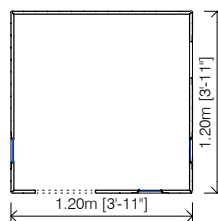

RELATED PRODUCTS:

Normal configuration