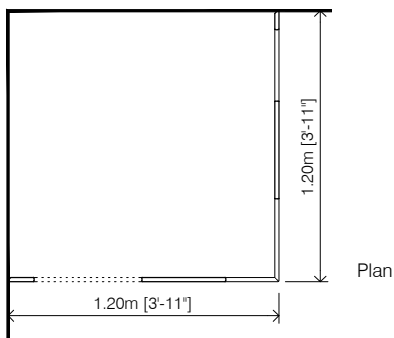

KYOTO INDOOR 2W

Inspired by Japanese architecture with a futuristic style. Ideal for children to develop their imagination.

FEATURES:

The Kyoto Indoor will be the star of the children`s playroom. With multiple openings, it will be a safe place to play.

Hard, easy to assembly and with all rounded edges.

Corner model to install in existing walls, so only 2 walls needed.

TECHNICAL SPECIFICATIONS:

Materials:

The indoor childrens playhouses are made up of four outside walls and a horizontal roof. The main material is black MDF wooden boards (Medium Density Fiberboard) coated with melamine on white, 19mm thick.

The hardware is made of steel.

Openings:

There are a total of 3 openings; one of them is to enter, and another located on the corner.

Assembly:

Fitting system to existing walls are not supplied.

Assembly is very simple. In 15' will be ready to play.

Total weight:

33 Kg (53 lbs)

Dimensions (W x D x H):

1,05x1,05x1,20m (3'-5"x3'-5"x3'-11")

Recommended age:

- From 3 to 7 years old.

OPTIONAL EXTRAS:

- Roof. We can also provide a full roof on white wood.

RELATED PRODUCTS:

Corner option 3 Walls

High Security Standards
Best quality
Nordic Pedagogy