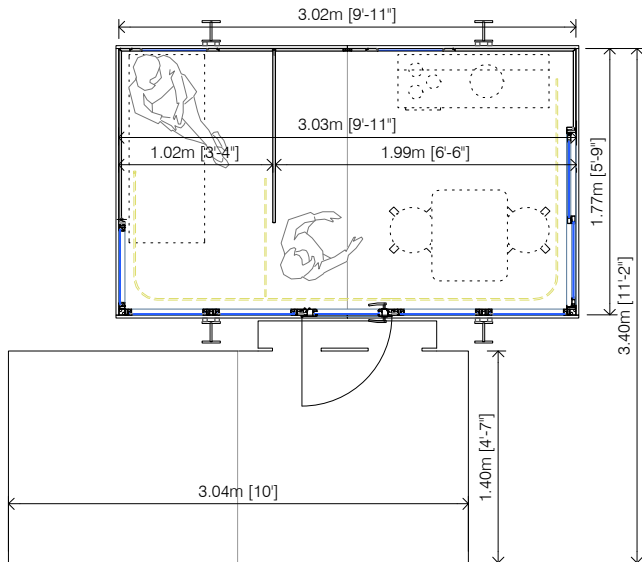

ILLINOIS MAXI

House inspired by the Modern Movement of the 20th century. Clear shapes and perfection in details.

To enjoy the scenery and the feeling of freedom.

FEATURES:

Very spacious, bright and made up of two pieces separated by a wooden wall made of walnut and a dividing curtain.
Spectacular house which is supported by the exterior structure, leaving its ends to overhang

TECHNICAL SPECIFICATIONS:

Materials:

The main material of this playhouse is Birch plywood. It is a material that is highly resistant since it made of a dense wood and glued with phenolic resins ideal for wet environments. The board comes at the edges with a sealing to water (Sikkens Kodrin) and two layers of water-based painting (Sikkens Rubbol for exteriors and Sikkens Cetol for interior, on semi-transparent white)
Bevelled corners for maximum security.

Roof: The roof has thermal insulation, which minimizes high inside temperatures in the summer months.

The waterproofing is made with precast EPDM material (rubber) and has a gargyle gutter spout.

Door and windows:

The playhouse has a total of 8 aluminum openings, five stationary windows, two sliding windows and the door, which opens outwards.

Security glass 3+3mm.

In addition, there are two operable windows on the back wall, made of metacrylate.

Curtains: The playhouse comes with a rail guide system and curtains. Includes 3 high-quality curtains and the complete rail system.

Structure and foundations: The Illinois MAXI playhouse, unlike other models, is supported only by 4 height-adjustable steel basements, supporting a substructure under the floor, making it more difficult to assemble than other models.

The outdoor terrace itself is supported by normal plastic adjustable feet, like other children's houses.

Total weight:

- 800Kg. (1764 lb)

Recommended age:

- From 3 to 10 years old.

INCLUDES:

OPTIONAL EXTRAS:

- Lighting. The playhouses can be equipped with various interior lighting systems with low voltage lighting and high intensity LED bulbs.

Three 3W lights are built into the back area of the house and light strips of 30led/metre are aligned with the carpentry.

The switch is next to the door. Electrical box under flooring, can be registered from the inside.

- Soft natural carpet flooring, A very high-end carpet from the InterfaceFLOOR, and designed for public concurrence. Provided with 50x50cm tufted plain level loop tiles, are very easy to install and clean.

Grey colour with some white and black, model Heuga 727, ref.7901

- Lock set. For safety, the door can only be closed from the outside.

- Artificial Grass over roof. To improve the finish of the exterior roof, it's possible to cover the roof with artificial grass, or white marble gravel.

High Security Standards
Best quality
Nordic Pedagogy

Furniture not included