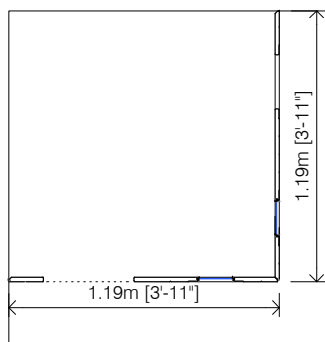

Floor plan

FEATURES:

- The indoor model of the Hobikken product line, very easy to assemble.
- With the largest interior space of all indoor playhouses on the market..

TECHNICAL SPECIFICATIONS:

Materials:

The main material of this playhouse is Birch plywood. It is a material that is highly resistant since it made of a dense wood and glued with phenolic resins ideal for wet environments. .

Bevelled corners for maximum security. 18mm thick, sandpaper finished.

The hardware is made of steel.

Openings:

There are a total of 4 openings; one of them is to enter, and another is one open window for climbing in and out.

No roof included for better control from adults (extra available)

Assembly:

Fitting system to existing walls are not supplied.

Assembly is very simple. In 15' will be ready to play.

Dimensions (W x D x H):

1,05x1,05x1,20m (3'-5" x 3'-5" x 3'-11")

Total weight:

- 25 kg (55 lbs)

Recommended age:

- From 2 to 7 years old.

OPTIONAL EXTRAS:

The walls can be painted with water-borne painting, which makes it flexible, durable and resistant.

Paint supply. Sikkens water-borne painting, 4 liters.