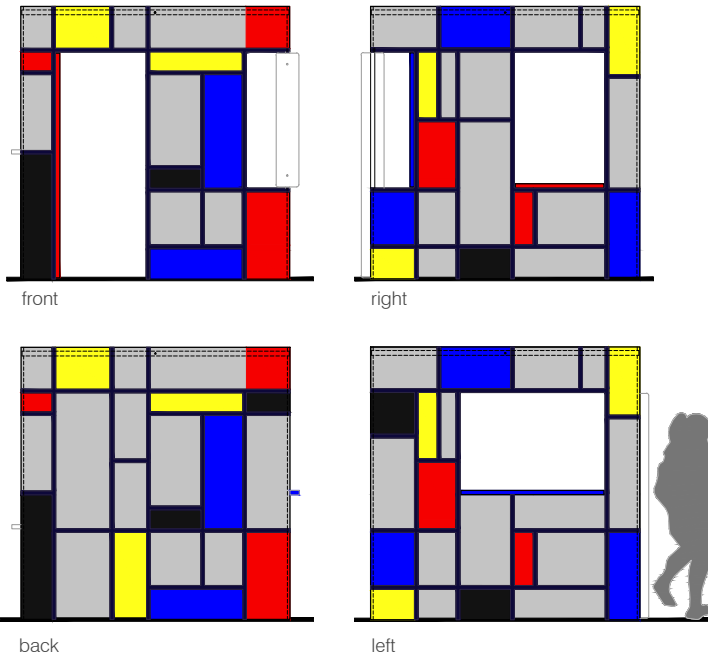

Very pictorial house, inspired by the De Stijl art movement of the early twentieth century. Bright colors and total art to play within.

FEATURES:

The StijlHaus Indoor will be the star of the playground. With multiple entries and exits, it is an ideal place to develop symbolic role playing, but also allows control from adults thanks to its many windows with sills.

TECHNICAL SPECIFICATIONS:

Materials:

The indoor playhouses are made up of four outside walls and a horizontal roof. The main material is black MDF wooden boards (Medium Density Fiberboard) coated with melamine on white, 19mm thick, finished on wood texture and colour. The hardware is made of steel.

Openings:

There are a total of 3 opening, plus one entrance
Opened roof according to drawings.

Assembly:

Assembly is very simple. In 30' will be ready to play.

Dimensions (W x D x H):

1,20x1,20x1,20m (3'-11" x 3'-11" x 3'-11")

Total weight:

- 65 kg (154 lbs)

Recommended age:

- From 2 to 7 years old.

right

left