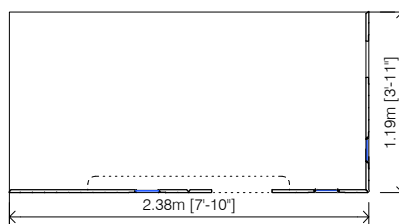

HOBIKKEN INDOOR

This wooden playhouse is inspired by Nordic architecture.

FEATURES:

- The indoor model of the Hobikken product line, very easy to assemble.
- With the largest interior space of all indoor playhouses on the market..

TECHNICAL SPECIFICATIONS:

Materials:

The main material of this playhouse is Birch plywood. It is a material that is highly resistant since it made of a dense wood and glued with phenolic resins ideal for wet environments.

Bevelled corners for maximum security. 18mm thick, sandpaper finished, painting not included.

Hardware made of steel.

Openings:

There are a total of 3 fixed windows, plus one entrance and one open window for climbing in and out.

Opened roof according to drawings.

Assembly:

Assembly is very simple. In 15' will be ready to play.

Dimensions (W x D x H):

1,20x1,20xH (3'-11" x 3'-11" x H)

Total weight:

- 70 kg (154 lbs)

Recommended age:

- From 2 to 7 years old.

OPTIONAL EXTRAS:

Full roof. We can supply a closed roof, of birch plywood with a dark brown film for finishing.

The walls can be painted with water-borne painting, which makes it flexible, durable and resistant.

Paint supply. Sikkens water-borne painting, 8 liters.

RELATED PRODUCTS:

Corner Variation