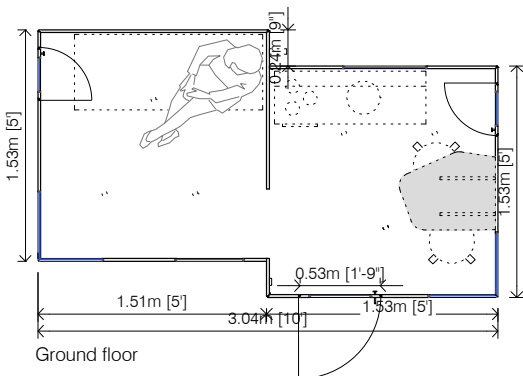

FEATURES:

The most multi-purpose of this product line; it has a spacious indoor area ideal for playing alone or with friends. Despite its size, it is very easy to assemble because each outdoor façade is made of only one piece.

TECHNICAL SPECIFICATIONS:

Materials:

The main material of this playhouse is Birch plywood. It is a material that is highly resistant since it made of a dense wood and glued with phenolic resins ideal for wet environments. The façade is painted with water-borne painting, which makes it flexible, durable and resistant (Outside Sikkens Cetol white RAL9010, interior white semi-transparent)

Bevelled corners for maximum security.

Flooring:

The indoor flooring is also made of Birch plywood with phenolic glue. The top layer of the floor is finished with a non-slip material, similar to those used on slides and other children's playground equipment.

Roof:

The roof has thermal insulation and precast waterproof EPDM rubber material with a water drain pipe incorporated from warehouse, to guarantee total water tight closure. Finished with rounded gravel.

Doors and windows:

Has one door with design handles and finger protection in the hinge area, 2 operable window, and 7 stationary windows. All made with methacrylate for safety. The door that opens outward for security reasons.

Total weight:

- 300Kg (661 lb)

Recommended age:

- From 3 to 10 years old.

OPTIONAL EXTRAS:

Lighting. The playhouses can be equipped with various interior lighting systems with low voltage lighting made of white warm LED downlight. In this case it works with 3 3W Recessed lights with optics to choose from, at 12V. The switch is next to the door. Electrical box under flooring, can be registered from the inside .

Soft natural carpet flooring, A very high-end carpet from the InterfaceFLOOR, and designed for public concurrence. Provided with 50x50cm tufted plain level loop tiles , are very easy to install and clean. Grey colour with some white and black, model Heuga 727, ref.7901

Artificial Grass over roof. To improve the finish of the exterior roof, it's possible to cover the roof with artificial grass, or white marble gravel.

Maintenance pack: Painting for outdoor walls (Sikkens Rubbol WF white RAL9010), and sanding paper. 7,5 liters.

Table. Attached table to the wall, with "kyoto" geometry, made on birch plywood and painted, including supports to wall. 50cm height

Guides for curtain. Supply rails as including parts for corners and curved sliding parts to support the curtain, which is not included.

High Security Standards
Best quality
Nordic Pedagogy

Furniture not included