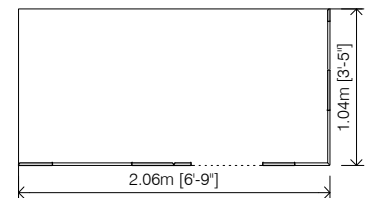

Corner option 3 Walls

High Security Standards
Best quality
Nordic Pedagogy