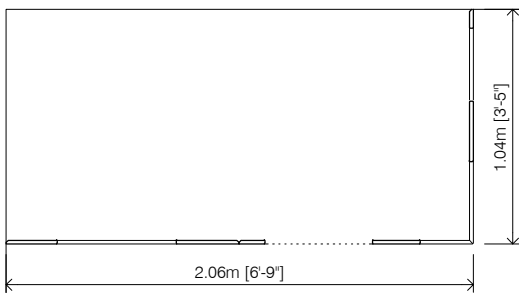

Assembly is very simple. In 15' will be ready to play.

Total weight:

24 Kg (53 lbs)

Dimensions (W x D x H):

1,05x1,05x1,20m (3'-5"x3'-5"x3'-11")

Recommended age:

- From 3 to 7 years old.

Floor plan