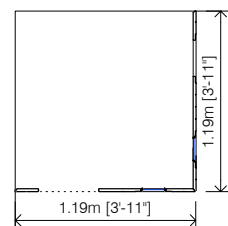

Corner option