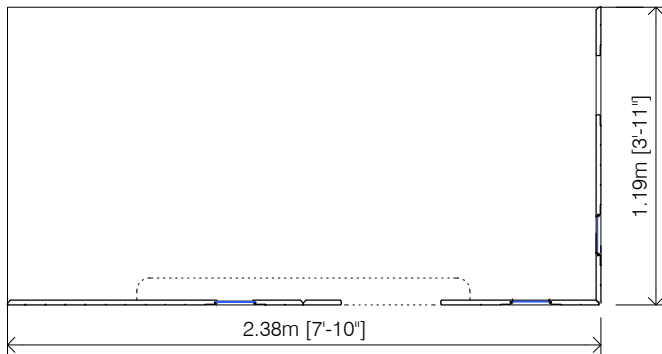

Installation on the corner