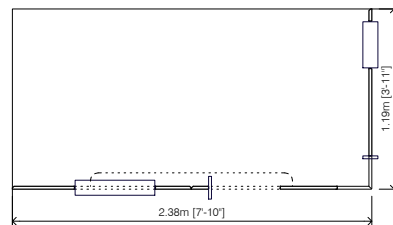

Corner Variation