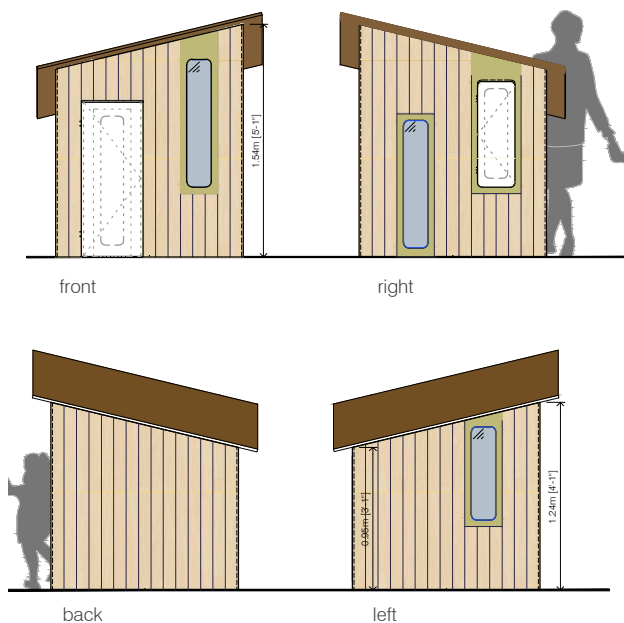

Inoxidable or galvanized fittings.

Total weight:

110Kg (242 lb), without Floor

Recommended age:

From 3 to 8 years old.

Packaging:

Pallet 1,65x0,70x1,60m

OPTIONAL EXTRAS: