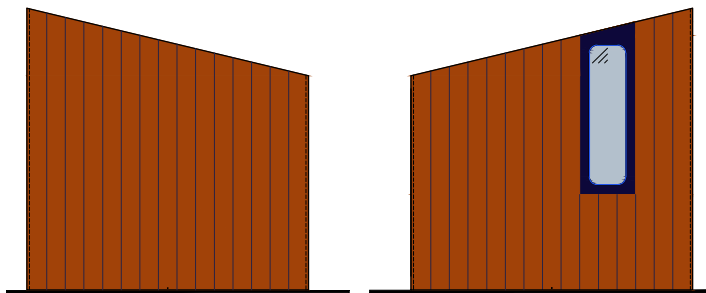

HOBIKKEN INDOOR

This wooden playhouse is inspired by Nordic architecture.

FEATURES:

- The indoor model of the Hobikken product line, very easy to assemble.
- With the largest interior space of all indoor playhouses on the market..

TECHNICAL SPECIFICATIONS:

Materials:

The main material of this playhouse is Birch plywood. It is a material that is highly resistant since it made of a dense wood and glued with phenolic resins ideal for wet environments.

Bevelled corners for maximum security. 18mm thick, sandpaper finished, painting not included.

Hardware made of steel.

Openings:

There are a total of 3 fixed windows, plus one entrance and one open window for climbing in and out.

Opened roof according to drawings.

Assembly:

Assembly is very simple. In 15' will be ready to play.

Dimensions (W x D x H):

1,20x1,20xH (3'-11" x 3'-11" x H)

Total weight:

- 70 kg (154 lbs)

Recommended age:

- From 2 to 7 years old.

OPTIONAL EXTRAS:

Full roof. We can supply a closed roof, of birch plywood with a dark brown film for finishing.

The walls can be painted with water-borne painting, which makes it flexible, durable and resistant.

Paint supply. Sikkens water-borne painting, 8 liters.

RELATED PRODUCTS:

Corner Variation

Corner option

back

left

High Security Standards
Best quality
Nordic Pedagogy