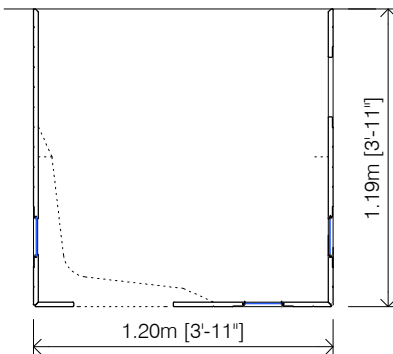

Attached Installation

High Security Standards
Best quality
Nordic Pedagogy