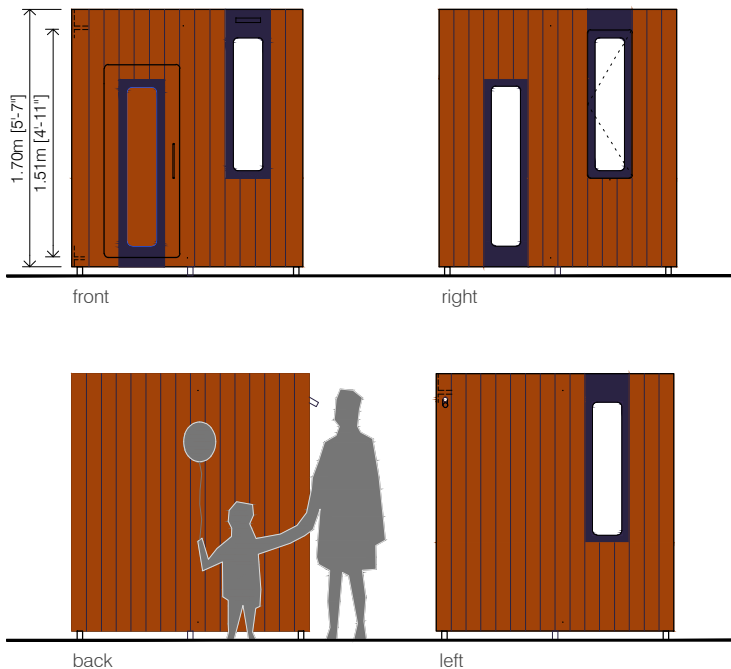

HOBIKKEN JUNIOR

This wooden playhouse is inspired by Nordic architecture, with predominately warm colours and red and dark tones.

FEATURES:

- The medium-sized model of the Hobikken product line, multi-purpose and easy to assemble.
- Made and finished in wood, with vertical lines to enhance its character.

TECHNICAL SPECIFICATIONS:

Materials:

The main material of this playhouse is Birch plywood. It is a material that is highly resistant since it made of a dense wood. The walls are painted with Sikkens Cetol waterborne woodstain finish for outdoor and UV protection, for an maximum durability. Flexible and vapour permeable formulation for added durability. Translucent Semi matt, coloured externally in a mix of teka and caoba colours. Windows in black. Internally, Cetol honey colour. Bevelled corners for security, and weather-proof windows.

Flooring:

The indoor flooring is also made of Birch plywood with phenolic glue. The top layer of the floor is finished with a non-slip material, similar to those used on slides and other children's playground equipment.

Roof:

The roof has thermal insulation (30mm rockwool) and precast waterproof EPDM rubber material with a water drain pipe incorporated from warehouse, to guarantee total water tight closure.

Doors and windows:

Has one door with inox handles and finger protection in the hinge area, one operable windows, and 3 stationary windows. All made with methacrylate for safety. The door that opens outward for security reasons and gets closed with magnets to avoid locks.

Total weight:

- 397 lb (180Kg)

Recommended age:

- From 3 to 10 years old.

OPTIONAL EXTRAS:

- Lighting. The playhouses can be equipped with various interior lighting systems with low voltage lighting made of white warm LED downlight. In this case it works with 3 3W Recessed lights with optics to choose from, at 12V. The switch is next to the door. Electrical box under flooring, can be registered from the inside .

- Soft natural carpet flooring. A very high-end carpet from the InterfaceFLOOR, and designed for public concurrence. Provided with 50x50cm tufted plain level loop tiles , are very easy to install and clean. Grey colour with some white and black, model Heuga 727, ref.7901

- Artificial Grass over roof. To improve the finish of the exterior roof, it's possible to cover the roof with artificial grass, or white marble gravel.

Guides for curtain. Supply rails as including parts for corners and curved sliding parts to support the curtain, which is not included.

Special color. Colors on demand for the playhouse, including delivery of 3 samples.

Maintenance pack: Painting for outdoor walls (Sikkens Rubbol WF white RAL9010), and sanding paper. 2,5 liters,

High Security Standards
Best quality
Nordic Pedagogy

Furniture not included