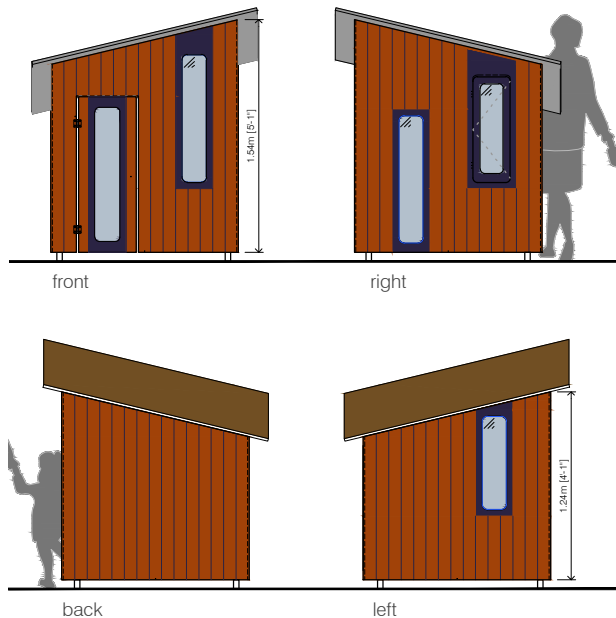

The walls are painted with Sikkens Cetol waterborne woodstain finish for outdoor and UV protection, for an maximum durability. Flexible and vapour permeable formulation for added durability.

Translucent Semi matt, coloured externally in a mix of teka and caoba colours. Windows in black. Internally, Cetol honey colour.

Flooring:

The indoor flooring is also made of Birch plywood with phenolic glue. The top layer of the floor is finished with an hexagonal non-slip material, similar to those used on slides and other children's playground equipment.

Roof:

Sloped roof made of 100% birch plywood with phenolic brown film, with one piece 1500x1500mm,15mm.

Doors and windows:

- Has one door with inox handles and finger protection in the hinge area, one operable windows, and 3 stationary windows. All made with methacrylate for safety. The door that opens outward for security reasons.

Total weight:

- 320 lb (145Kg)

Recommended age:

- From 3 to 8 years old.

Packaging:

Pallet 1,60x0,70x1,60m (5,25x2,30x5,25ft)

OPTIONAL EXTRAS:

Special color. Colors on demand for the playhouse. RAL reference or Sikkens Cetol available colors.

Maintenance pack: Painting for outdoor walls (Sikkens Cetol), and sanding paper. 2.5 liters.

Table. Attached table to the wall, rectangular, made on birch plywood and painted, including supports to wall. 60x50x50cm (WxDxH) 20'x24'x20'.

High Security Standards
Best quality
Nordic Pedagogy

Furniture not included