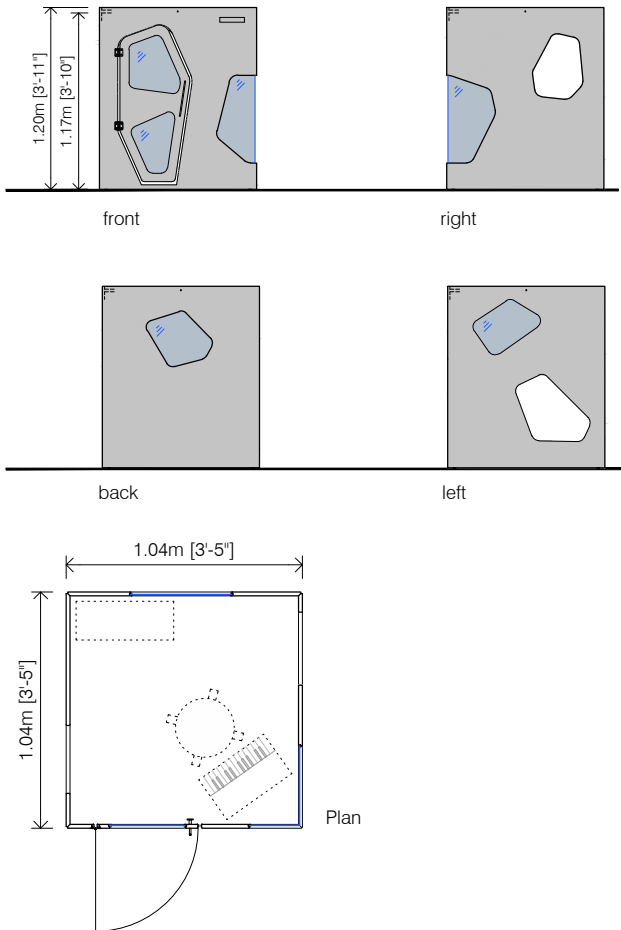

KYOTO KIDS Indoor

Inspired by Japanese architecture with a futuristic style. Ideal for children to develop their imagination.

FEATURES:

The Kyoto Indoor will be the star of the children`s playroom. With multiple openings, it will be a safe place to play.
Easy to assembly and with 2 opened windows..

TECHNICAL SPECIFICATIONS:

Materials:

The indoor childrens playhouses are made up of four outside walls and a horizontal roof. The main material is black MDF wooden boards (Medium Density Fiberboard) coated with melamine on white, 19mm thick. Edges not painted.
Upper and lower edges with plastic protection.
The hardware is made of steel.

Openings:

there are a total of 5 openings, 3 with methacrylate, 2 opened.

Assembly:

Assembly is very simple. In 25' will be ready to play.

Total weight:

74Kg (163 lbs)

Dimensions (W x D x H):

1,05x1,05x1,20m (3'-5"x3'-5"x3'-11")

Recommended age:

- From 3 to 7 years old.