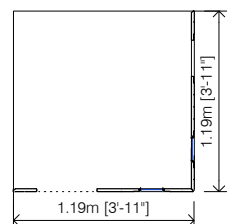

Corner option

front

right