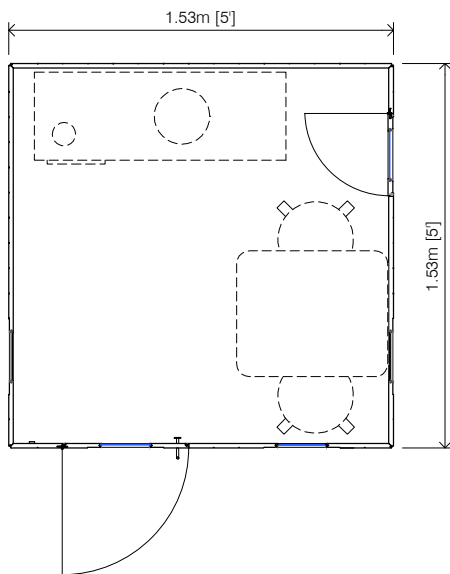

HOBIKKEN JUNIOR

This wooden playhouse is inspired by Nordic architecture, with predominately warm colours and red and dark tones.

FEATURES:

- The medium-sized model of the Hobikken product line, multi-purpose and easy to assemble.
- Made and finished in wood, with vertical lines to enhance its character.

TECHNICAL SPECIFICATIONS:

Materials:

The main material of this playhouse is Birch plywood. It is a material that is highly resistant since it made of a dense wood. The walls are painted with Sikkens Cetol waterborne woodstain finish for outdoor and UV protection, for an maximum durability. Flexible and vapour permeable formulation for added durability. Translucent Semi matt, coloured externally in a mix of teka and caoba colours. Windows in black. Internally, Cetol honey colour. Bevelled corners for security, and weather-proof windows.

Flooring:

The indoor flooring is also made of Birch plywood with phenolic glue. The top layer of the floor is finished with a non-slip material, similar to those used on slides and other children's playground equipment.

Roof:

The roof has thermal insulation (30mm rockwool) and precast waterproof EPDM rubber material with a water drain pipe incorporated from warehouse, to guarantee total water tight closure.

Doors and windows:

Has one door with inox handles and finger protection in the hinge area, one operable windows, and 3 stationary windows. All made with methacrylate for safety. The door that opens outward for security reasons and gets closed with magnets to avoid locks.

Total weight:

- 397 lb (180Kg)

Recommended age:

- From 3 to 10 years old.

OPTIONAL EXTRAS:

- Lighting. The playhouses can be equipped with various interior lighting systems with low voltage lighting made of white warm LED downlight. In this case it works with 3 3W Recessed lights with optics to choose from, at 12V. The switch is next to the door. Electrical box under flooring, can be registered from the inside .

- Soft natural carpet flooring. A very high-end carpet from the InterfaceFLOOR, and designed for public concurrence. Provided with 50x50cm tufted plain level loop tiles , are very easy to install and clean. Grey colour with some white and black, model Heuga 727, ref.7901

- Artificial Grass over roof. To improve the finish of the exterior roof, it's possible to cover the roof with artificial grass, or white marble gravel.

Guides for curtain. Supply rails as including parts for corners and curved sliding parts to support the curtain, which is not included.

Special color. Colors on demand for the playhouse, including delivery of 3 samples.

Maintenance pack: Painting for outdoor walls (Sikkens Rubbol WF white RAL9010), and sanding paper. 2,5 liters,

High Security Standards
Best quality
Nordic Pedagogy

Furniture not included