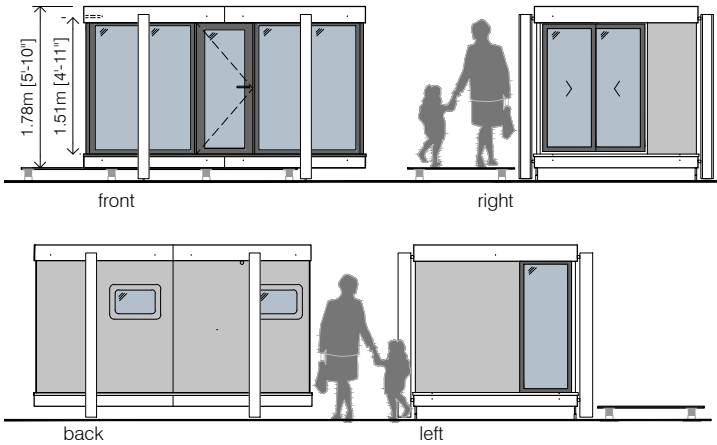

ILLINOIS MAXI

House inspired by the Modern Movement of the 20th century. Clear shapes and perfection in details.

To enjoy the scenery and the feeling of freedom.

FEATURES:

Very spacious, bright and made up of two pieces separated by a wooden wall made of walnut and a dividing curtain.
Spectacular house which is supported by the exterior structure, leaving its ends to overhang

TECHNICAL SPECIFICATIONS:

Materials:

The main material of this playhouse is Birch plywood. It is a material that is highly resistant since it made of a dense wood and glued with phenolic resins ideal for wet environments. The board comes at the edges with a sealing to water (Sikkens Kodrin) and two layers of water-based painting (Sikkens Rubbol for exteriors and Sikkens Cetol for interior, on semi-transparent white)
Bevelled corners for maximum security.

Roof: The roof has thermal insulation, which minimizes high inside temperatures in the summer months.

The waterproofing is made with precast EPDM material (rubber) and has a gargyle gutter spout.

Door and windows:

The playhouse has a total of 8 aluminum openings, five stationary windows, two sliding windows and the door, which opens outwards.

Security glass 3+3mm.

In addition, there are two operable windows on the back wall, made of metacrylate.

Curtains: The playhouse comes with a rail guide system and curtains. Includes 3 high-quality curtains and the complete rail system.

Structure and foundations: The Illinois MAXI playhouse, unlike other models, is supported only by 4 height-adjustable steel basements, supporting a substructure under the floor, making it more difficult to assemble than other models.

The outdoor terrace itself is supported by normal plastic adjustable feet, like other children's houses.

Total weight:

- 800Kg. (1764 lb)

Recommended age:

- From 3 to 10 years old.

INCLUDES:

OPTIONAL EXTRAS:

- Lighting. The playhouses can be equipped with various interior lighting systems with low voltage lighting and high intensity LED bulbs.

Three 3W lights are built into the back area of the house and light strips of 30led/metre are aligned with the carpentry.

The switch is next to the door. Electrical box under flooring, can be registered from the inside.

- Soft natural carpet flooring, A very high-end carpet from the InterfaceFLOOR, and designed for public concurrence. Provided with 50x50cm tufted plain level loop tiles, are very easy to install and clean.

Grey colour with some white and black, model Heuga 727, ref.7901

- Lock set. For safety, the door can only be closed from the outside.

- Artificial Grass over roof. To improve the finish of the exterior roof, it's possible to cover the roof with artificial grass, or white marble gravel.

High Security Standards
Best quality
Nordic Pedagogy

Furniture not included