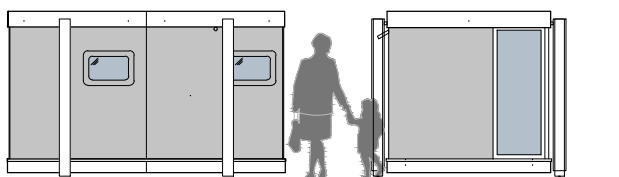

front

right

back

left