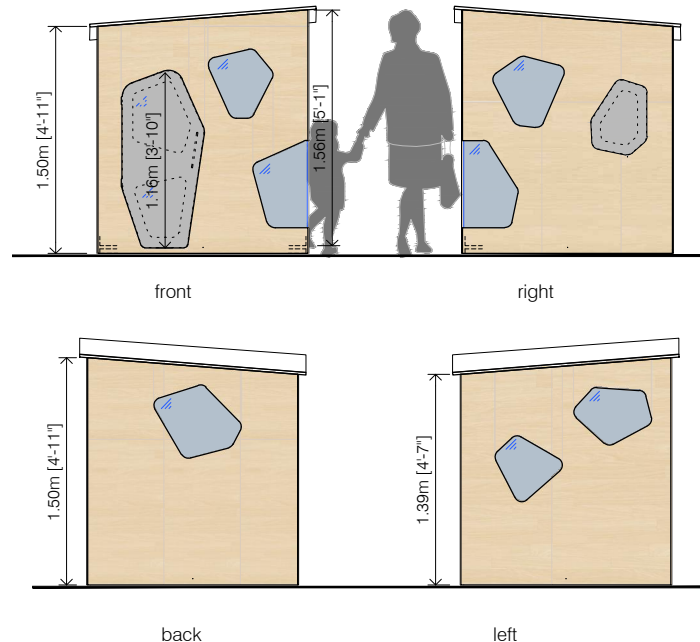

Inspired by Japanese architecture with a futuristic style. Ideal for children to develop their imagination.

FEATURES:

Ideal for small patios or terraces, the Kyoto Play is extremely easy to assemble, over a terrace or elevated from ground. With many windows, you can paint with the color you prefer.

TECHNICAL SPECIFICATIONS:

Materials:

The main material of this playhouse is Birch plywood (BB/B quality). It is a material that is highly resistant since it made of a dense wood, ideal for wet environments. The walls are pre-painted with a single transparent primer, and should be painted for an maximum durability.

Rounded edges for maximum security.

Roof:

Sloped roof made of 100% birch plywood, with one piece 1500x1500mm,15mm, already painted.

Doors and windows:

Has one entrance and 5 stationary windows made with methacrylate for safety.

Total weight:

264 lb (120Kg), without Floor

Recommended age:

From 3 to 8 years old.

Packaging:

Pallet 1,65x0,70x1,60m

OPTIONAL EXTRAS:

Paint supply so you can paint your playhouse. 5 liters of Sikkens Rubbol RAL9016 (white) for exterior walls, and 4 liters of Sikkens Cetol translucent white for interior. Other colors on demand.

Complete painting. Gun spray painting with water-borne painting (Sikkens Cetol and Sikkens Rubbol RAL9016), which makes it flexible, durable and resistant.

Floor. Birch plywood panel, with hexa non-slip finishing, 18mm thick, and 4 adjustable feet 260-300mm.

Door with design handles and finger protection in the hinge area, one operable window. The door that opens outward for security reasons.

Table. Attached table to the wall, with "kyoto" geometry, made on birch plywood and painted, including supports to wall. 50cm height

High Security Standards
Best quality
Nordic Pedagogy

Furniture not included, except table, which is an option.