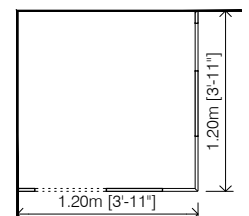

Corner option 2 Walls

High Security Standards
Best quality
Nordic Pedagogy