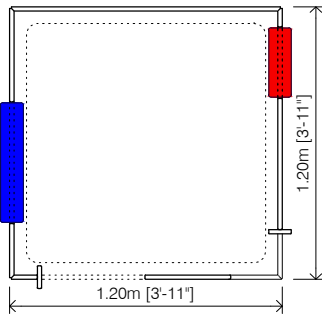

front

back

Floor plan