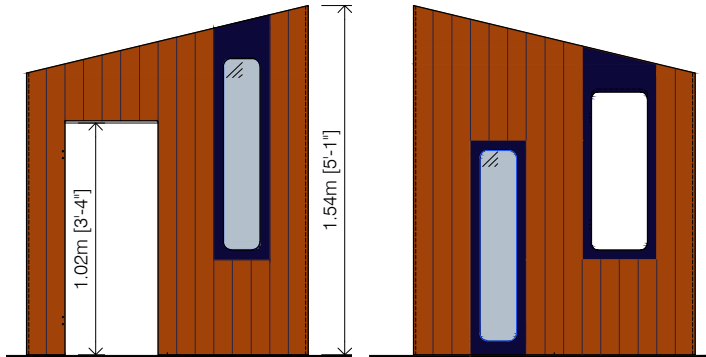

front

right