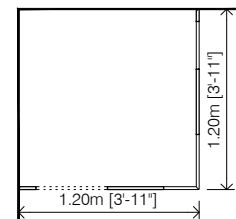

RELATED PRODUCTS:

Normal configuration

Corner option 3 Walls

High Security Standards
Best quality
Nordic Pedagogy