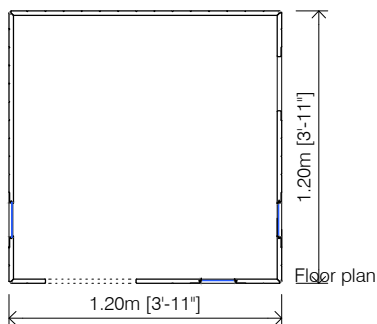

Floor plan

High Security Standards
Best quality
Nordic Pedagogy