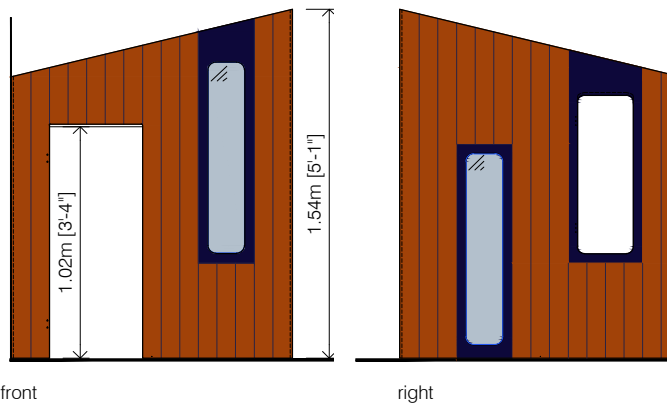

HOBIKKEN INDOOR 2W

This wooden playhouse is inspired by Nordic architecture, with predominately warm colours and red and dark tones.

front

right