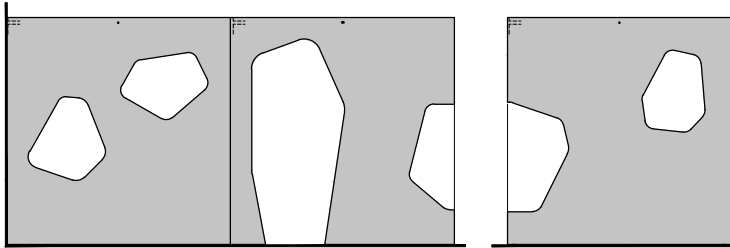

Assembly is very simple. In 15' will be ready to play.

Total weight:

24 Kg (53 lbs)

Dimensions (W x D x H):

1,05x1,05x1,20m (3'-5"x3'-5"x3'-11")

Recommended age:

- From 3 to 7 years old.

Floor plan