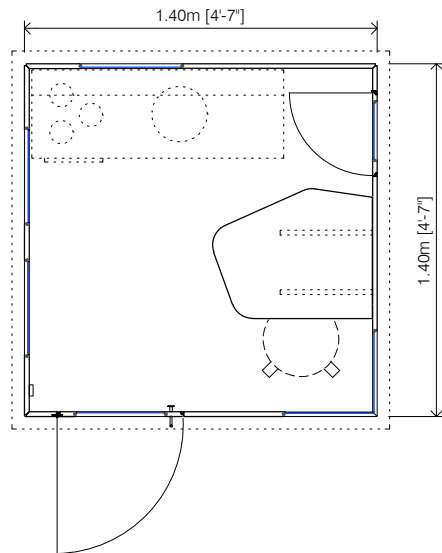

Inspired by Japanese architecture with a futuristic style. Ideal for children to develop their imagination.

FEATURES:

Ideal for small patios or terraces, the Kyoto Mini is very easy to assemble. With its 9 windows, it has a very bright indoor environment and a feeling of space.

TECHNICAL SPECIFICATIONS:

Materials:

The main material of this playhouse is Birch plywood. It is a material that is highly resistant since it made of a dense wood.

The walls are painted with Sikkens waterborne paintings (translucent white inside, white outside), for an maximum durability (2 layers each side).

Bevelled corners for security, and weather-proof windows.

Flooring:

The indoor flooring is also made of Birch plywood with phenolic glue. The top layer of the floor is finished with a hexa non-slip material, similar to those used on slides and other children's playground equipment.

Height-adjusting feets, to elevate the playhouse and avoid humidity.

Roof:

Sloped roof made of 100% birch plywood, with one piece 1500x1500mm,15mm thick, painted both sides.

Doors and windows:

Has one door with design handles and finger protection in the hinge area, one operable windows, and 5 stationary windows. All made with methacrylate for safety. The door that opens outward for security reasons.

Total weight:

304 lb (138Kg)

Recommended age:

From 3 to 8 years old.

Packaging:

Pallet 1,65x0,70x1,60m

OPTIONAL EQUIPMENT:

Soft natural carpet flooring, A very high-end carpet from the InterfaceFloor, and designed for public concurrence. Provided with 50x50cm tufted plain level loop tiles, are very easy to install and clean.

Grey colour with some white and black, model Heuga 727, ref.7901

Table. Attached table to the wall, with "kyoto" geometry, made on birch plywood and painted, including supports to wall. 50cm height

Special color. Colors on demand for the playhouse. RAL reference or Sikkens Rubbol available colors.

Maintenance pack: Painting for outdoor walls (Sikkens Rubbol WF white RAL9010), and sanding paper. 2,0 liters.

High Security Standards
Best quality
Nordic Pedagogy

Furniture not included