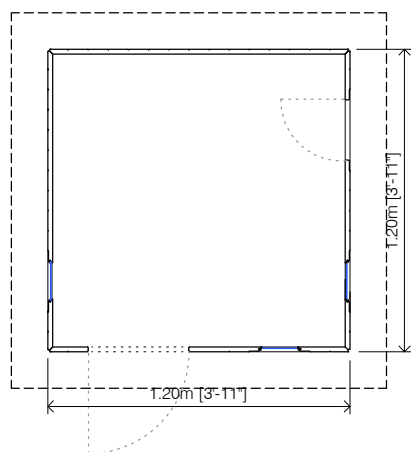

Inoxidable or galvanized fittings.

Total weight:

110Kg (242 lb), without Floor

Recommended age:

From 3 to 8 years old.

Packaging:

Pallet 1,65x0,70x1,60m

OPTIONAL EXTRAS: