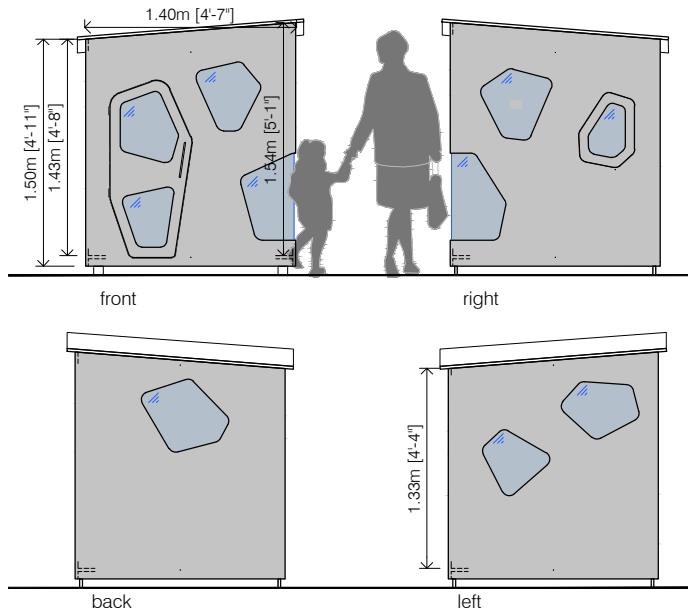

Inspired by Japanese architecture with a futuristic style. Ideal for children to develop their imagination.

FEATURES:

Ideal for small patios or terraces, the Kyoto Mini is very easy to assemble. With its 9 windows, it has a very bright indoor environment and a feeling of space.

TECHNICAL SPECIFICATIONS:

Materials:

The main material of this playhouse is Birch plywood. It is a material that is highly resistant since it made of a dense wood.

The walls are painted with Sikkens waterborne paintings (translucent white inside, white outside), for an maximum durability (2 layers each side).

Bevelled corners for security, and weather-proof windows.

Flooring:

The indoor flooring is also made of Birch plywood with phenolic glue. The top layer of the floor is finished with a hexa non-slip material, similar to those used on slides and other children's playground equipment.

Height-adjusting feets, to elevate the playhouse and avoid humidity.

Roof:

Sloped roof made of 100% birch plywood, with one piece 1500x1500mm,15mm thick, painted both sides.

Doors and windows:

Has one door with design handles and finger protection in the hinge area, one operable windows, and 5 stationary windows. All made with methacrylate for safety. The door that opens outward for security reasons.

Total weight:

304 lb (138Kg)

Recommended age:

From 3 to 8 years old.

Packaging:

Pallet 1,65x0,70x1,60m

OPTIONAL EQUIPMENT:

Soft natural carpet flooring, A very high-end carpet from the InterfaceFloor, and designed for public concurrence. Provided with 50x50cm tufted plain level loop tiles, are very easy to install and clean.

Grey colour with some white and black, model Heuga 727, ref.7901

Table. Attached table to the wall, with "kyoto" geometry, made on birch plywood and painted, including supports to wall. 50cm height

Special color. Colors on demand for the playhouse. RAL reference or Sikkens Rubbol available colors.

Maintenance pack: Painting for outdoor walls (Sikkens Rubbol WF white RAL9010), and sanding paper. 2,0 liters.

High Security Standards
Best quality
Nordic Pedagogy

Furniture not included