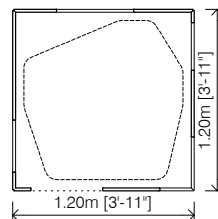

RELATED PRODUCTS:

Normal configuration

Corner option 3 Walls

High Security Standards
Best quality
Nordic Pedagogy