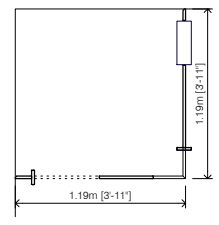

Corner option