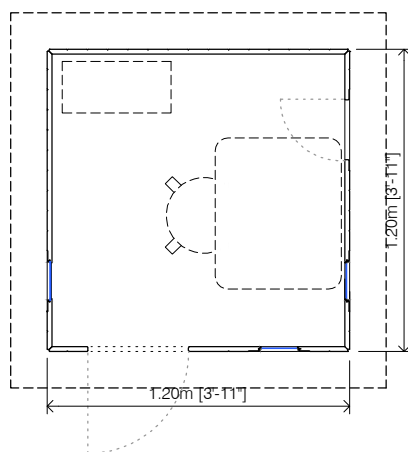

The walls are painted with Sikkens Cetol waterborne woodstain finish for outdoor and UV protection, for an maximum durability. Flexible and vapour permeable formulation for added durability.

Translucent Semi matt, coloured externally in a mix of teka and caoba colours. Windows in black. Internally, Cetol honey colour.

Flooring:

The indoor flooring is also made of Birch plywood with phenolic glue. The top layer of the floor is finished with an hexagonal non-slip material, similar to those used on slides and other children's playground equipment.

Roof:

Sloped roof made of 100% birch plywood with phenolic brown film, with one piece 1500x1500mm,15mm.

Doors and windows:

- Has one door with inox handles and finger protection in the hinge area, one operable windows, and 3 stationary windows. All made with methacrylate for safety. The door that opens outward for security reasons.

Total weight:

- 320 lb (145Kg)

Recommended age:

- From 3 to 8 years old.

Packaging:

Pallet 1,60x0,70x1,60m (5,25x2,30x5,25ft)

OPTIONAL EXTRAS:

Special color. Colors on demand for the playhouse. RAL reference or Sikkens Cetol available colors.

Maintenance pack: Painting for outdoor walls (Sikkens Cetol), and sanding paper. 2.5 liters.

Table. Attached table to the wall, rectangular, made on birch plywood and painted, including supports to wall. 60x50x50cm (WxDxH) 20'x24'x20'.

High Security Standards
Best quality
Nordic Pedagogy

Furniture not included