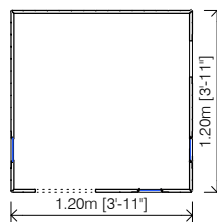

HOBIKKEN INDOOR 3W

This wooden playhouse is inspired by Nordic architecture, with predominately warm colours and red and dark tones.

FEATURES:

- The indoor model of the Hobikken product line, very easy to assemble.
- With the largest interior space of all indoor playhouses on the market..

TECHNICAL SPECIFICATIONS:

Materials:

- The indoor childrens playhouses are made up of four outside walls and a horizontal roof. The main material is MDF wooden boards (Medium Density Fiberboard) finished with melamine wooden finishing.
- The hardware is made of highly resistant steel. The windows are all methacrylate and are fixed with a rubber sealing.

Openings:

There are a total of 3 fixed window, plus the entrance, and another is open window for climbing in and out.

No roof included for better control from adults.

Assembly:

Fitting system to existing walls are not supplied.

Assembly is very simple. In 15' will be ready to play.

Dimensions (W x D x H):

2,07x1,04x1,20m (3'-5"x3'-5"x3'-11")

Total weight:

- 80 kg

Recommended age:

- From 2 to 7 years old.

OPTIONAL EXTRAS:

The walls can be painted with water-borne painting, which makes it flexible, durable and resistant.

Paint supply. Sikkens water-borne painting, 8 liters.

RELATED PRODUCTS:

Normal configuration