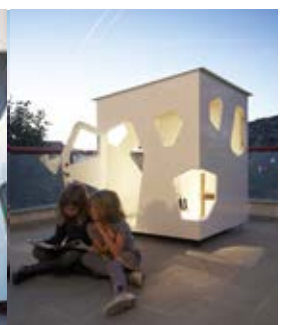

Inspired by Japanese architecture with a futuristic style. Ideal for children to develop their imagination.

FEATURES:

Ideal for small patios or terraces, the Kyoto Mini is very easy to assemble. With its 9 windows, it has a very bright indoor environment and a feeling of space.