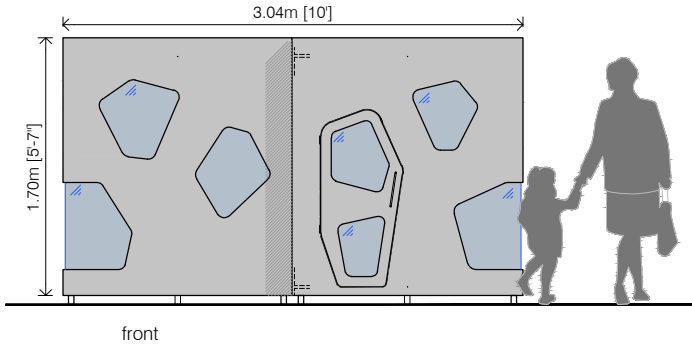

FEATURES:

The most multi-purpose of this product line; it has a spacious indoor area ideal for playing alone or with friends. Despite its size, it is very easy to assemble because each outdoor façade is made of only one piece.

TECHNICAL SPECIFICATIONS:

Materials:

The main material of this playhouse is Birch plywood. It is a material that is highly resistant since it made of a dense wood and glued with phenolic resins ideal for wet environments. The façade is painted with water-borne painting, which makes it flexible, durable and resistant (Outside Sikkens Cetol white RAL9010, interior white semi-transparent)

Bevelled corners for maximum security.

Flooring:

The indoor flooring is also made of Birch plywood with phenolic glue. The top layer of the floor is finished with a non-slip material, similar to those used on slides and other children's playground equipment.

Roof:

The roof has thermal insulation and precast waterproof EPDM rubber material with a water drain pipe incorporated from warehouse, to guarantee total water tight closure. Finished with rounded gravel.

Doors and windows:

Has one door with design handles and finger protection in the hinge area, 2 operable window, and 7 stationary windows. All made with methacrylate for safety. The door that opens outward for security reasons.

Total weight:

- 300Kg (661 lb)

Recommended age:

- From 3 to 10 years old.

OPTIONAL EXTRAS:

Lighting. The playhouses can be equipped with various interior lighting systems with low voltage lighting made of white warm LED downlight. In this case it works with 3 3W Recessed lights with optics to choose from, at 12V. The switch is next to the door. Electrical box under flooring, can be registered from the inside .

Soft natural carpet flooring, A very high-end carpet from the InterfaceFLOOR, and designed for public concurrence. Provided with 50x50cm tufted plain level loop tiles , are very easy to install and clean. Grey colour with some white and black, model Heuga 727, ref.7901

Artificial Grass over roof. To improve the finish of the exterior roof, it's possible to cover the roof with artificial grass, or white marble gravel.

Maintenance pack: Painting for outdoor walls (Sikkens Rubbol WF white RAL9010), and sanding paper. 7,5 liters.

Table. Attached table to the wall, with "kyoto" geometry, made on birch plywood and painted, including supports to wall. 50cm height

Guides for curtain. Supply rails as including parts for corners and curved sliding parts to support the curtain, which is not included.

High Security Standards
Best quality
Nordic Pedagogy

Furniture not included