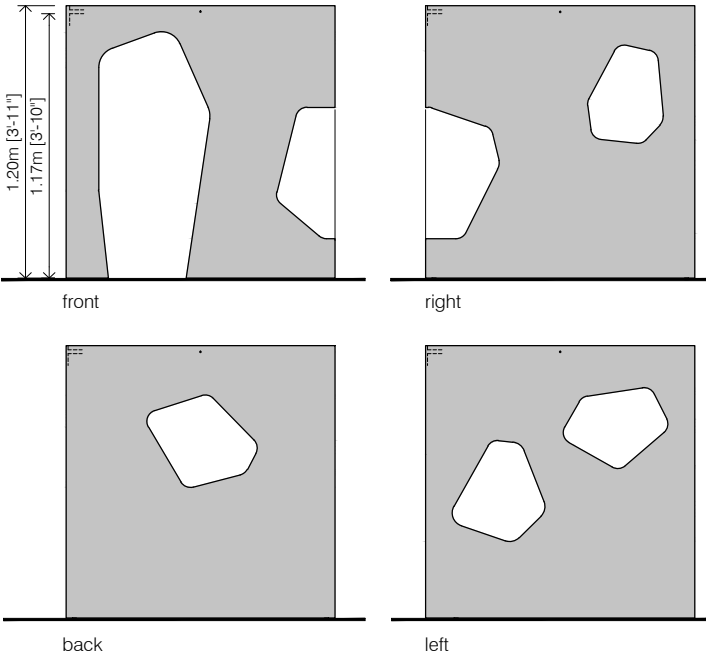

1,20x1,20x1,20m (3'-11"x3'-11"x3'-11")

Recommended age:

- From 3 to 7 years old.

OPTIONAL EXTRAS:

- Roof. We can also provide a full roof on white wood.

RELATED PRODUCTS:

Corner option 3 Walls

Corner option 2 Walls