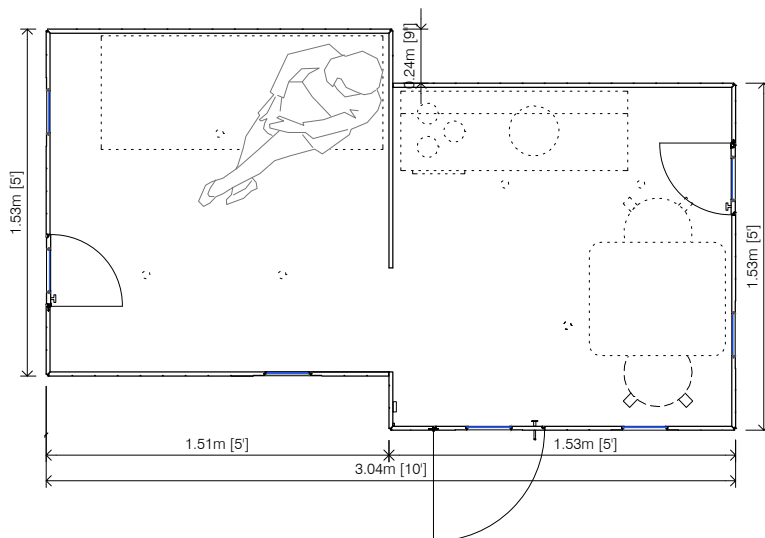

Has one door with inox handle and finger protection in the hinge area, 2 operable windows, and 5 stationary windows. All made with methacrylate for safety. The door that opens outward for security reasons and gets closed with magnets to avoid locks.

Total weight:

- 320Kg (705 lbs)

Recommended age:

- From 3 to 10 years old.

Packaging dimensions:

1,6*0,8*1,8m (5,4*2,5*5,9 ft)

OPTIONAL EXTRAS:

- Lighting. The playhouses can be equipped with various interior lighting systems with low voltage lighting made of white warm LED downlight. In this case it works with 5 3W Recessed lights with optics to choose from, at 12V. The switch is next to the door. Electrical box under flooring, can be registered from the inside.

- Soft natural carpet flooring, A very high-end carpet from the InterfaceFLOOR, and designed for public concurrence. Provided with 50x50cm tufted plain level loop tiles, are very easy to install and clean. Grey colour with some white and black, model Heuga 727, ref.7901

- Artificial Grass over roof. To improve the finish of the exterior roof, it's possible to cover the roof with artificial grass, or white marble gravel.

Guides for curtain. Supply rails as including parts for corners and curved sliding parts to support the curtain, which is not included.

Special color. Colors on demand for the playhouse.

Maintenance pack: Painting for outdoor walls (Sikkens Cetol), and sanding paper. 2,5 liters,

High Security Standards
Best quality
Nordic Pedagogy

Furniture not included