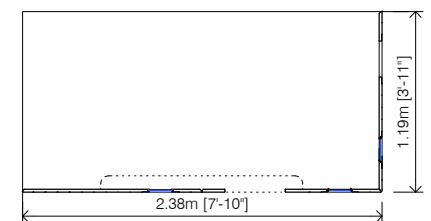

Corner Variation

High Security Standards
Best quality
Nordic Pedagogy