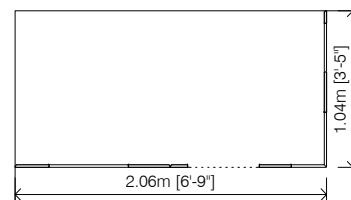

1,20x1,20x1,20m (3'-11"x3'-11"x3'-11")

Recommended age:

- From 3 to 7 years old.

OPTIONAL EXTRAS:

- Roof. We can also provide a full roof on white wood.

RELATED PRODUCTS:

Corner option 3 Walls

Corner option 2 Walls