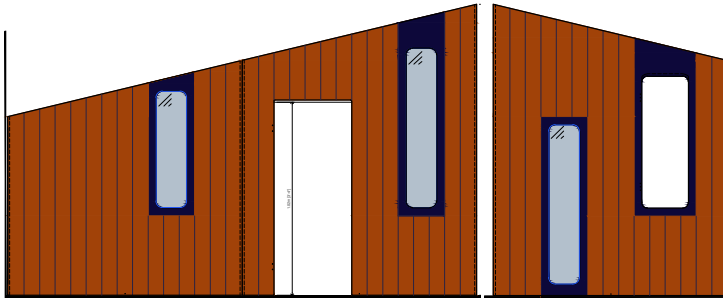

Installation on the corner

Attached Installation

High Security Standards
Best quality
Nordic Pedagogy

HOBIKKEN INDOOR 2W

This wooden playhouse is inspired by Nordic architecture, with predominately warm colours and red and dark tones.