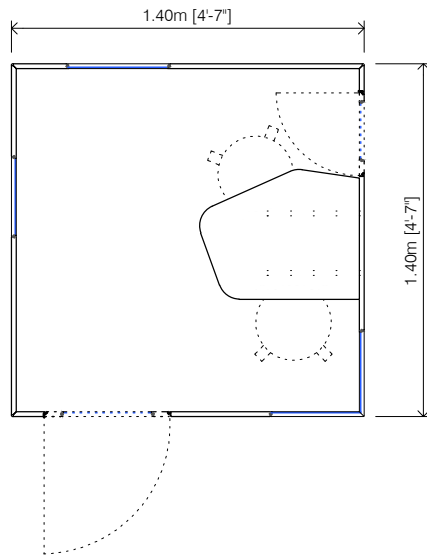

Inspired by Japanese architecture with a futuristic style. Ideal for children to develop their imagination.

FEATURES:

Ideal for small patios or terraces, the Kyoto Play is extremely easy to assemble, over a terrace or elevated from ground. With many windows, you can paint with the color you prefer.

TECHNICAL SPECIFICATIONS:

Materials:

The main material of this playhouse is Birch plywood (BB/B quality). It is a material that is highly resistant since it made of a dense wood, ideal for wet environments. The walls are pre-painted with a single transparent primer, and should be painted for an maximum durability.

Rounded edges for maximum security.

Roof:

Sloped roof made of 100% birch plywood, with one piece 1500x1500mm,15mm, already painted.

Doors and windows:

Has one entrance and 5 stationary windows made with methacrylate for safety.

Total weight:

264 lb (120Kg), without Floor

Recommended age:

From 3 to 8 years old.

Packaging:

Pallet 1,65x0,70x1,60m

OPTIONAL EXTRAS:

Paint supply so you can paint your playhouse. 5 liters of Sikkens Rubbol RAL9016 (white) for exterior walls, and 4 liters of Sikkens Cetol translucent white for interior. Other colors on demand.

Complete painting. Gun spray painting with water-borne painting (Sikkens Cetol and Sikkens Rubbol RAL9016), which makes it flexible, durable and resistant.

Floor. Birch plywood panel, with hexa non-slip finishing, 18mm thick, and 4 adjustable feet 260-300mm.

Door with design handles and finger protection in the hinge area, one operable window. The door that opens outward for security reasons.

Table. Attached table to the wall, with "kyoto" geometry, made on birch plywood and painted, including supports to wall. 50cm height

High Security Standards
Best quality
Nordic Pedagogy

Furniture not included, except table, which is an option.