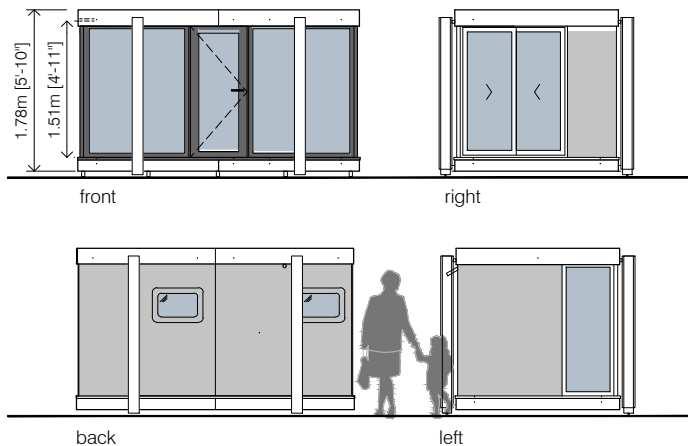

Door and windows:

- The playhouse has a total of 8 aluminum openings, five stationary windows, two sliding windows and the door, which opens outwards.
- Security glass 4+4mm.
- In addition, there are two operable windows on the back wall, made of methacrylate.

Curtains

- The playhouse comes with a rail guide system and curtains. Includes 3 high-quality curtains and the complete rail system.

Total weight:

- 360Kg. (793 lb)

Recommended age:

- From 3 to 10 years old.

OPTIONAL EXTRAS:

- Lighting. The playhouses can be equipped with various interior lighting systems with low voltage lighting and high intensity LED bulbs.
  Three 3W lights are built into the back area of the house and light strips of 30led/metre are aligned with the carpentry.
  The switch is next to the door. Electrical box under flooring, can be registered from the inside.

- Soft natural carpet flooring, A very high-end carpet from the InterfaceFLOOR, and designed for public concurrence. Provided with 50x50cm tufted plain level loop tiles, are very easy to install and clean.
  Grey colour with some white and black, model Heuga 727, ref.7901

- Lock set. For safety, the door can only be closed from the outside.

- Artificial Grass over roof. To improve the finish of the exterior roof, it's possible to cover the roof with artificial grass, or white marble gravel.