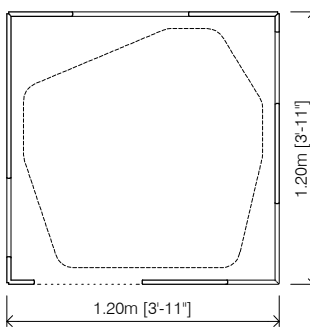

1,20x1,20x1,20m (3'-11"x3'-11"x3'-11")

Recommended age:

- From 3 to 7 years old.

OPTIONAL EXTRAS:

- Roof. We can also provide a full roof on white wood.

RELATED PRODUCTS:

Corner option 3 Walls

Corner option 2 Walls