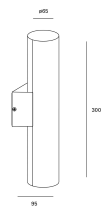

Monaco

PX-0149-GRI

Wall fixture IP54 Monaco LED 5W 3000K Grey 411lm

TECHNICAL FEATURES

IP54 IK06

Power (W) : 5W

Total power consumption of light (W) : 6.2W

Real lumens : 411

Real lm/W : 66

Correlated Colour Temperature (CCT) : LED warm-white 3000K

Dimming protocol : ON-OFF

Lens / reflector angle : HORIZONTAL 139°

UGR : <=22

Structure material : Aluminium

Structure finish : Grey

LOGISTICS

Net weight (kg): 0.67

Packaged weight (kg): 0.92

Packaging: 100mm x 70mm x 310mm

6 Un