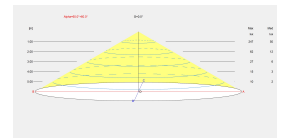

LUMINOTECHNIC FEATURES

Light source: LED

CRI: 80

MacAdam steps: 5

Photobiological risk: RG0

VENTILATION FEATURES

Power used: 9.5W

Service value measurement standard: EN 60879:2019

LOGISTICS

Net weight (kg): 0.11

Packaged weight (kg): 0.15

Packaging: -mm x -mm x -mm