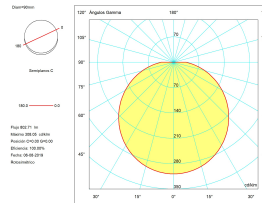

Photobiological risk: RG0

VENTILATION FEATURES

Power used: 9.5W

Service value measurement standard: EN 60879:2019

LOGISTICS

Net weight (kg): 0.11

Packaged weight (kg): 0.15

Packaging: -mm x -mm x -mm