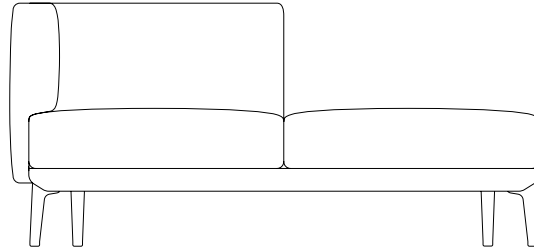

Left corner 2 seater “connection- open”

Designer
Rodolfo Dordoni

Collection
Boma

Reference
KS2501600

1/5

The Boma collection, designed by Rodolfo Dordoni for Kettal, was born from the need of high performances of outdoor environment, without sacrificing the increasing demand for comfort that new products have to face. Therefore the structure is organized around a frame entirely made of aluminum, capable of hiding in the essentiality of its lines either the quality of the used materials and the chance of easy articulation in different compositions.

cm/inch