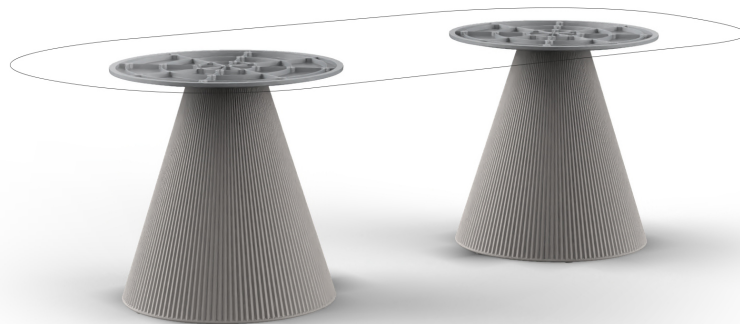

Products / Dining Tables / Gatsby Doble_base ø65x73cm S70

Gatsby doble_base ø65x73cm s70

by Ramón Esteve

The Gatsby collection, designed by Ramón Esteve for Vondom, recalls the Art Déco lighting. Those crazy twenties. “Something new, extraordinary, beautiful, simple but sophisticatedly designed” said Francis Scott Fitzgerald about his aims for the novel he was about to write. The Great Gatsby was born in an age of prosperity, parties and excess. They called it “the American Dream”.

Info

Description

Weight: 16 Kg

GATSBY Mesa Doble Base Redonda 194x65cm S70
GATSBY Round Double Base Table 194x65cm S70
ref. 54467

TABLE TOP - SOBRE

260X129 cm
102 3/4" x 50 3/4"

Accessories

- TABLE 10mm
- TABLE 12mm
- TABLE DEKTON

ice

notte blue

white

black

bronze

steel

anthracite

red