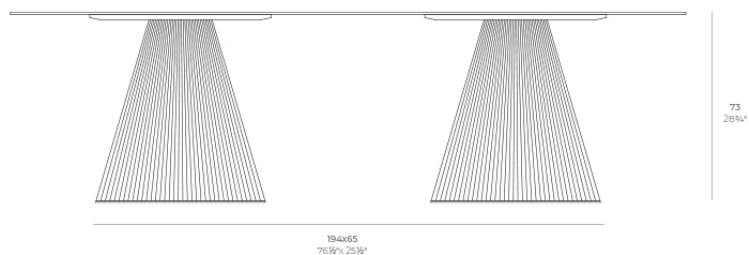

Info

Description

Weight: 16 Kg

TABLE TOP - SOBRE

260X129 cm
102 3/4" x 50 3/4"