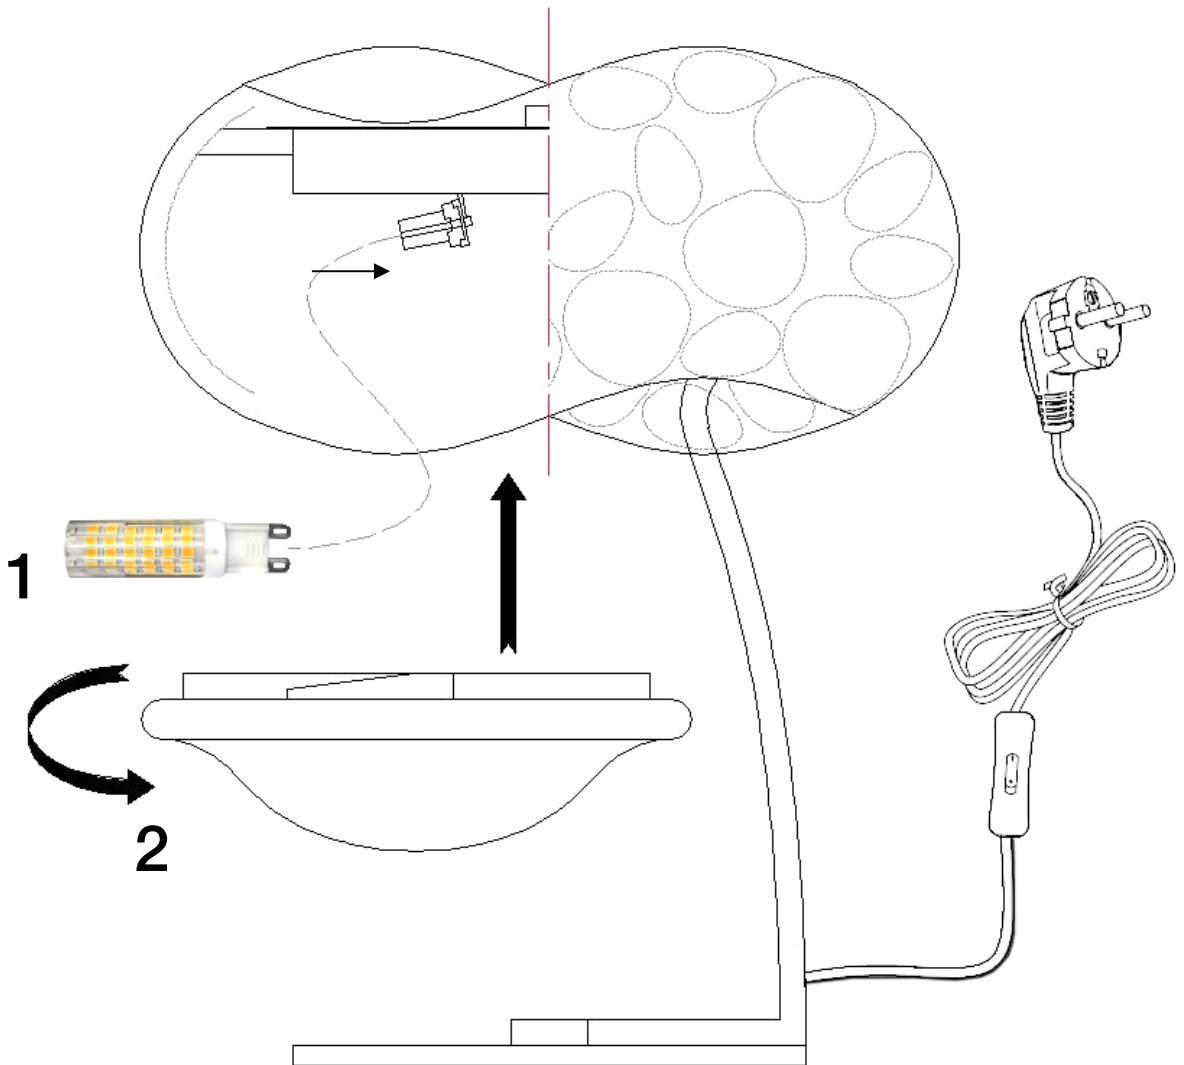

Para ver la ficha técnica de producto completa, puede usar el siguiente código QR:

You may use the following QR code to view the complete technical data sheet of the product:

If you have any technical questions, please do not hesitate to contact our technical Department.  
We are at your disposal in our email: [irodriguez@schuller.es](mailto:irodriguez@schuller.es)